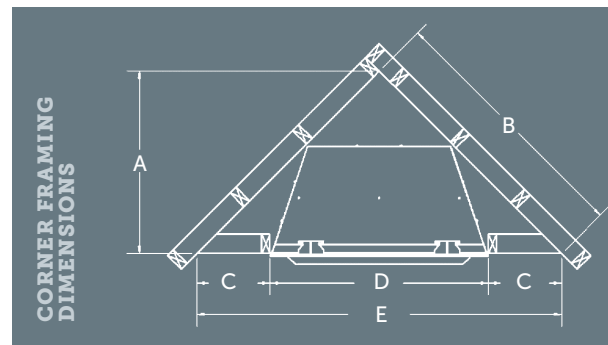

CORNER FRAMING DIMENSIONS (IN.)

	ZVFCV39	ZVFCV42	ZVFCV47
A	33"	34 3/4"	39 1/2"
B	46 5/8"	49 1/8"	55 15/16"
C	13 1/4"	13 1/2"	15 1/4"
D	39 1/2"	42 1/2"	48 1/2"
E	65 15/16"	69 7/16"	78 15/16"

UNIT AND FRAMING SPECIFICATIONS (IN.)

Models	Height Actual	Height Framing	Width Actual	Width Framing	Depth Actual	Depth Framing
ZVFCV39	37 1/4"	37 5/16"	39 3/8"	39 1/2"	20 3/16"	20 5/16"
ZVFCV42	40 5/16"	40 3/8"	42 7/16"	42 1/2"	20 3/16"	20 5/16"
ZVFCV47	45 3/8"	45 7/16"	48 3/8"	48 1/2"	22 1/2"	22 5/8"

FIREBOX SPECIFICATIONS (IN.)

Model	Firebox Height	Firebox Width (Front)	Firebox Width (Back)	Firebox Depth
ZVFCV39	26"	29 3/4"	22 1/2"	15 1/2"
ZVFCV42	29 1/8"	33 7/8"	26 7/8"	15 1/2"
ZVFCV47	34 1/8"	39 3/4"	29 3/4"	17 1/4"