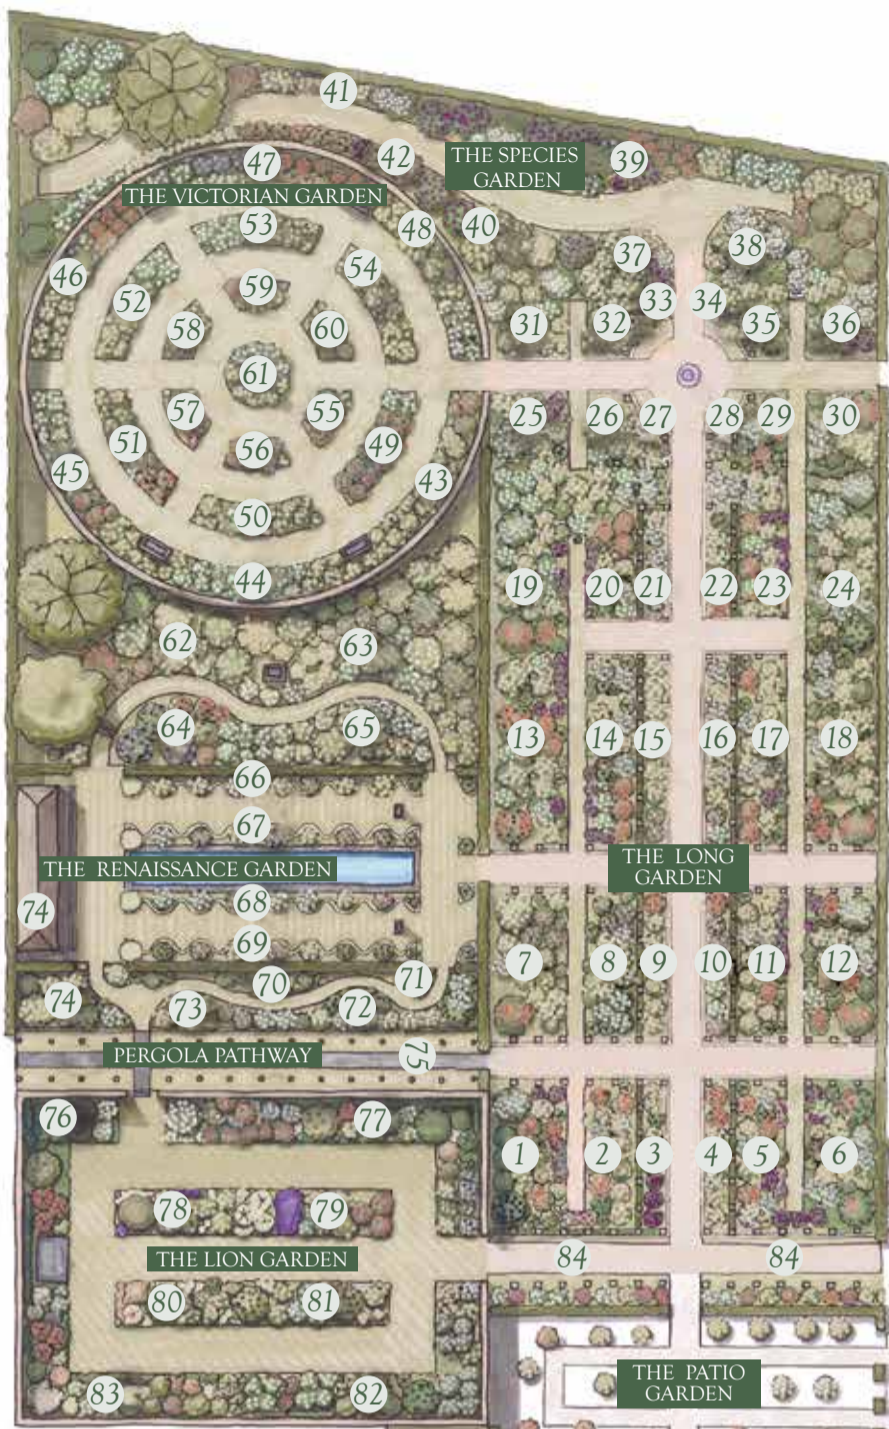

DAVID AUSTIN®

HOW TO USE THIS PLAN

Each rose has one or more bed numbers, which indicate where it can be found in the gardens.

Beds are arranged in numerical order as illustrated on this plan, starting from the Long Garden, which leads away from the container rose garden outside the gift shop.

- Q**ueen Anne 53,77
- Queen of Sweden 12,15,43,48,67,72,78,84

- R**oald Dahl 10,35,48,67,73,78,82
- Roald Dahl Std. 79,81
- Rosemoor 9,29,44,66,81
- Royal Jubilee 3,30,47,54,64,79
- Rushing Stream 40

- S**carborough Fair 21,47,50,63,69,79
- Scepter'd Isle 11,67,74,81
- Shropshire Lass 32,63
- Shropshire Lass Clg. 82,83
- Silas Marner 3,14,16,28,44,52,53,62,68,70,81,83
- Sir John Betjeman 2,30,48,50,66,81,83
- Sir Walter Scott 12,15,57,70
- Skylark 15,53,72,76,81
- Snow Goose 46
- Snowdon 18,36,62
- Sophy's Rose 53
- Spirit of Freedom Clg. 82
- St. Swithun 84
- St. Swithun Clg. 74,75,82,83
- Strawberry Hill 9,47
- Strawberry Hill Clg. 46,76
- Summer Song 22,34,49
- Susan Williams-Ellis 3,29,34,43,59,67,77,80
- Sweet Juliet 84

- T**am o'Shanter 1,6,30
- Teasing Georgia Clg. 75,77
- The Albrighton Rambler 44,75
- The Alnwick Rose® 50,66,79,83
- The Ancient Mariner 7,9,18,38,50,53,82
- The Country Parson 10,14,27,46,60,65,74,76,80
- The Generous Gardener Clg. 26,29,32,35,45,46,62,74,75,76,77,82,84
- The Ingenious Mr Fairchild 18,54
- The Lady Gardener 16,32,47,53,65,72,82
- The Lady of the Lake 15,16,21,22,27,34,43,46,75,83,84

- The Lady's Blush 17,19,45,62,73,83
- The Lark Ascending 14,18,46,62,63,74,76
- The Mayflower 15,26,55,62,68,81
- The Mill on the Floss 6,13,28,43,47,63,73,83
- The Pilgrim Clg. 45,48,74,75,77,84
- The Poet's Wife 12,15,51,62,69,76
- The Shepherdess 26,44
- The Wedgwood Rose Clg. 83
- Thomas A Becket 4,8,16,18,45,53,63,70,81
- Tottering-by-Gently 2,11,18,24,49,63,68,76
- Tranquillity 15,36,46,62,77,83