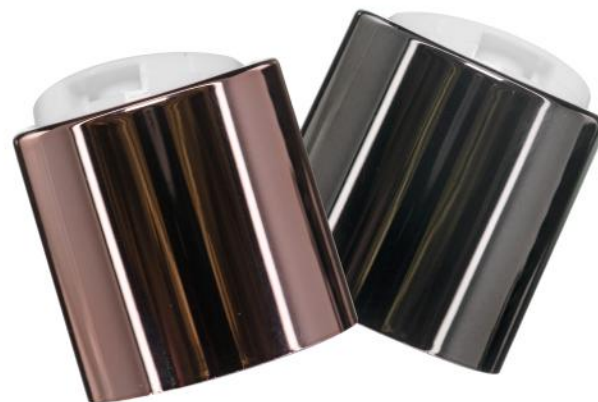

ABS Collar Disc Top Cap

Finish	Material	Diameter
20/410	PP/ABS	33.5 mm
20/410	PP/ABS	39 mm
24/410	PP/ABS	48 mm
24/410	PP/ABS	29.2 mm