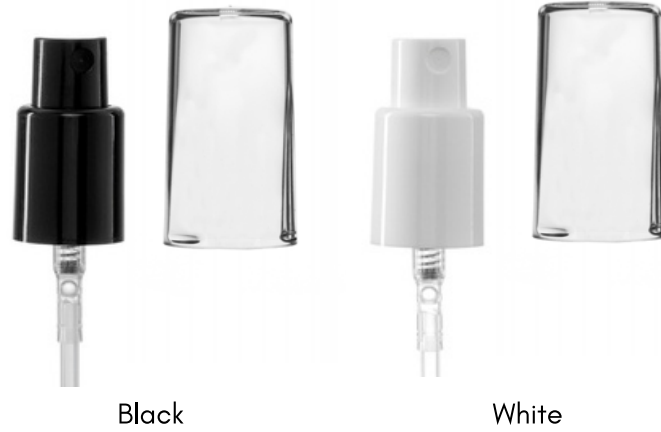

Skincare Accessories

Spray Pumps

DENALI w AS Overcap

Finish: Screw 18/415
Dosage: 0.02 ml
Material: Closure PP
Overcap AS
*Custom colors - MOQ:30k