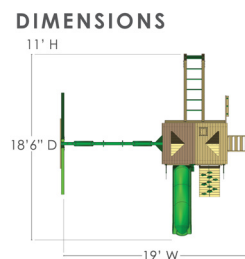

Navigator™

w/ Natural Cedar and Sunbrella® Canvas Forest Green Canopy

PLAYSET FEATURES

- Alpine Wave Slide™
- Rock Wall with Climbing Rope
- Deluxe Rope Ladder
- Monkey Bars with Heavy-Duty Metal Rungs
- Safe Entry Ladder
- Belt Swings - 2
- Trapeze Swing
- Built-In Picnic Table
- Built-In Sandbox Area with Corner Seats
- Tic-Tac-Toe Panel
- Steering Wheel
- Play Telescope
- Authentic Sunbrella® Canopy covering Platform
- 4x4 Solid Cedar Posts & Main Beams
- 4x6 3-Position Swing Beam
- Patented A-Frame Bracket
- Grab Handles
- Flag Kit
- Available in Cedar with a beautiful Amber Finish

DIMENSIONS

ASSEMBLED: DIMS: 19'W x 18'6"D x 11'H
DECK DIMS: 4' x 6' HEIGHT: 5'
SWING SET WEIGHT: 628 LBS.

PACKAGED:
PALLET DIMS: 120"W x 47"D x 36"H
PALLET WEIGHT: 743 LBS.
OF BOXES: 8

SKU: 01-0020-AP-2
UPC: 870780002309