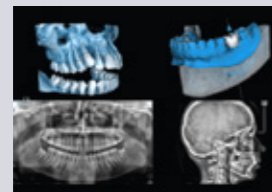

INTRODUCING

CS 8200

See more.
Do more.
Right in
your practice.

MOREDENT

 **Carestream**
DENTAL

12x10 Field of view
for full arch scans

Groundbreaking
**noise-free and metal
artifact reduction**
technology

**Better, sharper
panoramic images**
every time

Ultra compact size

**Complete in-house
imaging solution**

**Unrivalled MoreDent
solutions and support**
at your fingertips

Features.

4 cm x 4 cm
Pediatric mode

Voxel size (microns)
75-150-300-400

Scanning time
15 sec.
Fast scan 7 sec.
Low dose 3.2 sec.

5 cm x 5 cm

Voxel size (microns)
75-150-300-400

Scanning time
15 sec.
Fast scan 7 sec.
Low dose 3.2 sec.

8 cm x 5 cm

Voxel size (microns)
150-300-400

Scanning time
15 sec.
Fast scan 7 sec.
Low dose 3.2 sec.