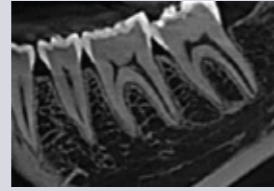

INTRODUCING

CS 8200

See more.
Do more.
Right in
your practice.

MOREDENT

 **Carestream**
DENTAL

12x10 Field of view
for full arch scans

Groundbreaking
**noise-free and metal
artifact reduction**
technology

**Better, sharper
panoramic images**
every time

Ultra compact size

**Complete in-house
imaging solution**

**Unrivalled MoreDent
solutions and support**
at your fingertips

Features.

4 cm x 4 cm
Pediatric mode

Voxel size (microns)
75-150-300-400

Scanning time
15 sec.
Fast scan 7 sec.
Low dose 3.2 sec.

5 cm x 5 cm

Voxel size (microns)
75-150-300-400

Scanning time
15 sec.
Fast scan 7 sec.
Low dose 3.2 sec.

8 cm x 5 cm

Voxel size (microns)
150-300-400

Scanning time
15 sec.
Fast scan 7 sec.
Low dose 3.2 sec.

8 cm x 8 cm

Voxel size (microns)
150-300-400

Scanning time
15 sec.
Fast scan 7 sec.
Low dose 3.2 sec.

12 cm x 5 cm

Voxel size (microns)
150-300-400

Scanning time
20 sec.
Fast scan 14 sec.
Low dose 6.2 sec.