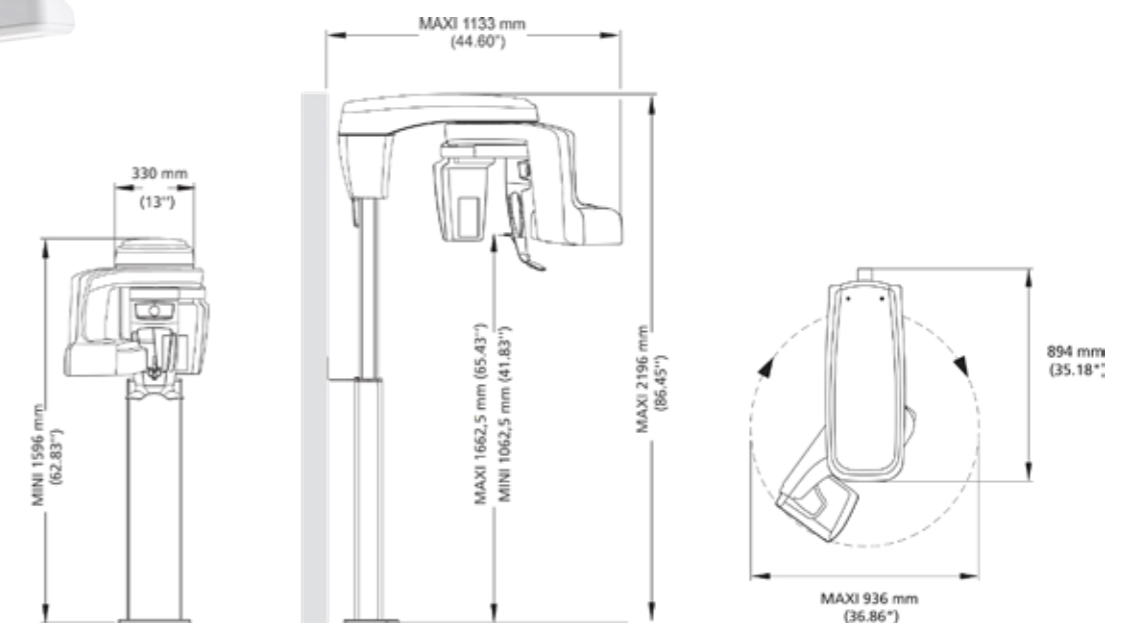

8 cm x 8 cm

Voxel size (microns)
150-300-400

Scanning time
15 sec.
Fast scan 7 sec.
Low dose 3.2 sec.

12 cm x 5 cm

Voxel size (microns)
150-300-400

Scanning time
20 sec.
Fast scan 14 sec.
Low dose 6.2 sec.

NEW

12 cm x 10 cm

Voxel size (microns)
150-300-400

Scanning time
20 sec.
Fast scan 14 sec.
Low dose 6.2 sec.

NEW

Complete Treatment Diagnosis.

Unit Dimensions.

Expand Your Vision. Expand Your Practice.