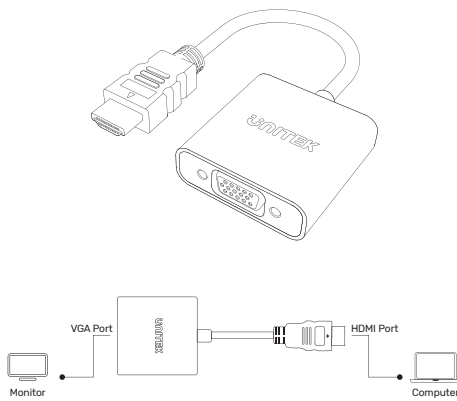

HDMI to VGA Adapter

Supports resolutions up to
1920x1080@60Hz (1080p Full HD)
Y-6333C

Product Overview

Cable Lenght: 15cm

English	User Manual
中文繁體	使用說明
日本語	ユーザーマニュアル
한국어	사용자 설명서
Čeština	Návod k použití
Deutsch	Bedienungsanleitung
Español	Instrucciones de uso
Français	Mode d'emploi
Italiano	Istruzioni per l'uso
Magyar	Használati útmutató
Nederlandse Taal	Gebruiksaanwijzing
Język Polski	Instrukcja obsługi
Slovenski Jezik	Návod na použitie
Русский	Руководство по эксплуатации

Español Instrucciones de uso

Contenido del paquete

- HDMI to VGA Adapter
- Instrucciones de uso

⚠ Instrucciones de seguridad

🚫 Exclusión de responsabilidad

Datos técnicos

Compatibilidad	Puerto HDMI
Requisitos del sistema (PC, computadora portátil y tableta)	Windows XP or later ver. Mac OS X or later ver. Linux
Parámetros de salida	1080P

📌 Nota

Este cable es direccional.

Servicio y soporte

Français Mode d'emploi

Contenu de l'emballage

- HDMI to VGA Adapter
- Használati útmutató

⚠ Consignes de sécurité

🚫 Exclusion de garantie

Caractéristiques techniques

Compatibilité	Connexion HDMI
Confir guration requise (PC, ordinateur portable et tablette)	Windows XP or later ver. Mac OS X or later ver. Linux
Paramètres de sortie	1080P

📌 Remarque

Ce câble est sensible à la direction.

Service et assistance

English User Manual

Package Contents

- HDMI to VGA Adapter
- User Manual

⚠ Safety Notes

🚫 Warranty Disclaimer

Technical Data

Compatibility	HDMI port
Systems Supported (PC, Laptop & Tablet)	Windows XP or later ver. Mac OS X or later ver. Linux
Output Parameters	1080P

📌 Note

The cable is unidirectional.

Service and Support

Further support information can be found here: www.unitek-products.com
Email: support@unitek-products.com

⚠ The crossed out trash can sign means that the equipment must not be disposed of with other waste. It should be disposed of in special containers according to the information prepared by the local government.

中文繁體 使用說明

包裝內容

- HDMI to VGA Adapter
- 使用說明

⚠ 安全須知

- 請勿嘗試自行維修或修理產品，建議將工作交給符合資格的專業技師。
- 如果設備損壞，請勿打開或繼續操作。
- 請勿以任何方式改造此產品。這樣做會使保養失效。
- 請將此產品與所有電子產品一樣，放在兒童接觸不到的地方！

🚫 免責聲明

對於因不正確的安裝、不正確的產品使用，或不遵守操作說明和/或安全說明而導致的損壞，UNITEK不承擔任何責任，也不提供任何保證。

技術數據

兼容性	HDMI 端口
系統支援 (PC、筆記本電腦和平板電腦)	Windows XP or later ver. Mac OS X or later ver. Linux
輸出參數	1080P

📌 注意

此線材非雙向使用。

服務與支援

有關更多支持信息，請瀏覽：www.unitek-products.com
電郵：support@unitek-products.com

⚠ 帶有打叉帶轮的垃圾桶符号表示该设备不得与其他垃圾一起处理，应该根据当地政府指示在特殊容器中处理。

日本語 ユーザーマニュアル

パッケージ内容

- HDMI to VGA Adapter
- ユーザーマニュアル

⚠ 安全上のご注意

- 本製品を自分で修理しないで下さい。全てのサービス、作業は資格を持った専門担当者にお任せ下さい。
- 本製品が破損した場合、操作を続けずに速やかにお止め下さい。
- また改造等は絶対しないで下さい。
- お取り扱いに関しまして、小さなお子様の手の届かない場所に保管して下さい。

🚫 保証免責事項

UNITEKは安全上の注意事項を踏まえ、通常使用以外での破損、故障、データ損失はいかなる責任も負わず、保証対象外となります。

技術データ

互換性	USB-C ポート
対応システム (PC、ラップトップ、タブレット)	Windows XP or later ver. Mac OS X or later ver. Linux
出力パラメータ	1080P

📌 注!

このケーブルは指向性がある。

サービス&サポート

その他のサポート情報はこちら：www.unitek-products.com
電子メール：support@unitek-products.com

⚠ ゴミ箱のマークが消されているのは、その機器を他の廃棄物と一緒に廃棄してはならないことを意味しています。自治体が用意した情報に従って、専用の容器に廃棄する必要がある。

한국어 사용자 설명서

패키지 내용물