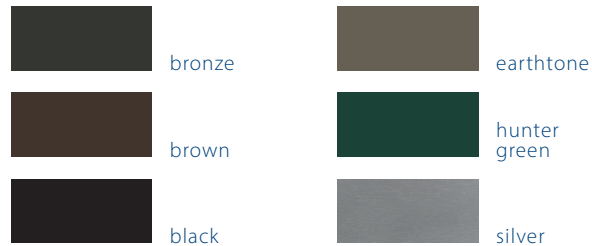

prairie

double prairie

DOOR COLOR

interior / exterior

optional exterior colors

*Optional exterior colors are unavailable. Tan interior must have Tan exterior and Clay interior must have Clay exterior.
**Black interior is only available with black exterior.

finish options

contemporary

Slightly rounded corners.

availability

modern

Square design corners.

availability

sleek