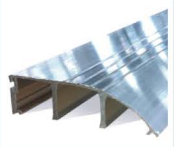

◀ Our exclusive 1" Neoprene Rollers assure easy operation, reducing snag and drag

◀ Reinforced threshold sills with additional legs for added strength, hold up to the heaviest of vehicles

BENEFITS & OPTIONS

- ✔ Works with existing garage doors
- ✔ Removable sliding vents
- ✔ Integrated wood grain kick plate
- ✔ Available with screen or vinyl
(Call for size availability on vinyl)
- ✔ Stainless steel screws provide long-lasting durability and superior construction
- ✔ Durable fiberglass screens