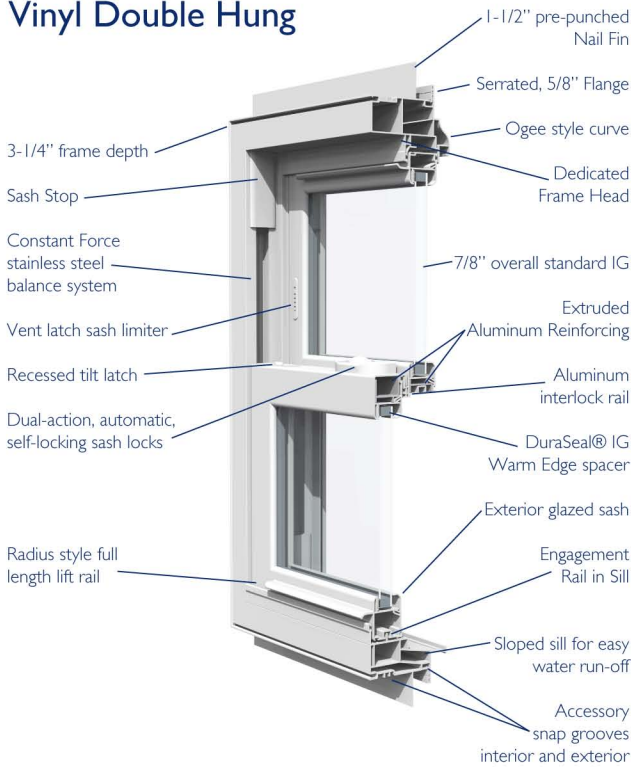

NON-IMPACT DOUBLE HUNG

Aria 650 Series Vinyl Double Hung

650N Series New Construction

Available Frame Types:

- Self-locking sash locks
- 1-1/2" pre-punched Nail Fin
- 5/8" serrated, double walled Front Flange
- Fin/Flange combo

650R Series Replacement

Available Frame Types:

- Self-locking sash locks
- 5/8" serrated, double walled Front Flange
- Box Frame

Standard Features and Benefits:

- Meets or exceeds all Energy Star® standards
- **Both sash tilt for easy cleaning**
- Available with Low-E glass (270, 240, 366)
  - 7/8" insulated glass with argon gas standard for ultraviolet and thermal protection
  - Double-strength glass standard
- Energy efficient non-metallic spacer system
  - Excellent thermal performance and energy efficiency
  - Keeps windows clearer longer limiting condensation
- Constant Force stainless steel coil balance system
- Recessed tilt latches
- Durability and resistance from the elements
  - Fusion-welded construction without fasteners for structural stability
  - Heavy-duty, dual fin weather-stripping at all points, where vinyl meets vinyl, protects against the elements
- Rugged BetterVue® half screen standard (Full Available)
  - Optional roll form screen available
  - 10% better insect protection—20% better airflow—10% clearer view
  - BetterVue® screen will not rust, corrode or stain
- Dual sash limiting ventilation latches
- 655 Series Picture Window to complement the 650 DH

Configurations:

Frame Colors: