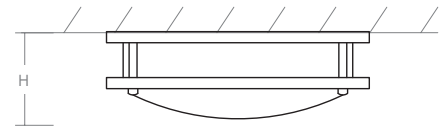

-40 Aged Brass

-14 Polished Chrome

-22 Oiled Bronze

-24 Satin Nickel

LIGHT SOURCE	2 x 10.1W LED, 3000K, CRI 90
LUMINAIRE POWER	26.3W at 120V
RATED LIFE	60000 hr RL
OPTIONAL COLOR TEMPERATURES	2700K, 3500K, 4000K
LUMEN OUTPUT	Delivered: 1952 lm (LM-79)
INPUT VOLTAGE	120V or 277V
DRIVER OUTPUT	2x 350mA, 12W
DIMMING	0-10v & Phase (ELV) Dimming - 50/60Hz 100% to 10% Dimming
CONSTRUCTION	Plated Steel and Acrylic
DIFFUSER	- Matte White Acrylic
FINISHES	Polished Chrome (-14), Oiled Bronze (-22), Satin Nickel (-24), Aged Brass (-40)
MOUNTING	4" Octagonal J-Box
STANDARDS	ETL Dry/Damp listed, Conforms to UL STD 1598, Certified CAN/CSA, STD C22.2 No 250.0.

DIMENSIONS

Dia: 17.69"

H: 4.25"

Order example for standard fixture:

3-620-22 (x- Voltage - xxx-Sequence # - xx-Finish)

3: 120v, 37: 277v

Order example for optional color temperatures: **3-620-2722**

27: 2700K, 35: 3500K, 40: 4000K