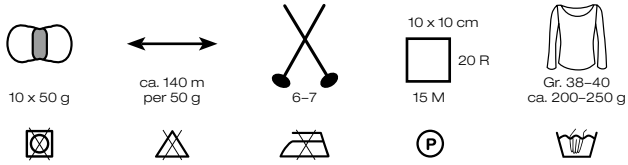

## MOHAIR MODA Art. 1276

70 % Mohair (Kid Mohair), Mohair (Kid Mohair)  
 20 % Schurwolle Merino Superfine,  
 Virgin Wool Merino Superfine  
 10 % Polyamid, Polyamide

## MOHAIR MODA Art. 1276

70 % Mohair (Kid Mohair), Mohair (Kid Mohair)  
 20 % Schurwolle Merino Superfine,  
 Virgin Wool Merino Superfine  
 10 % Polyamid, Polyamide

10 x 50 g

ca. 140 m  
per 50 g

6-7

10 x 10 cm