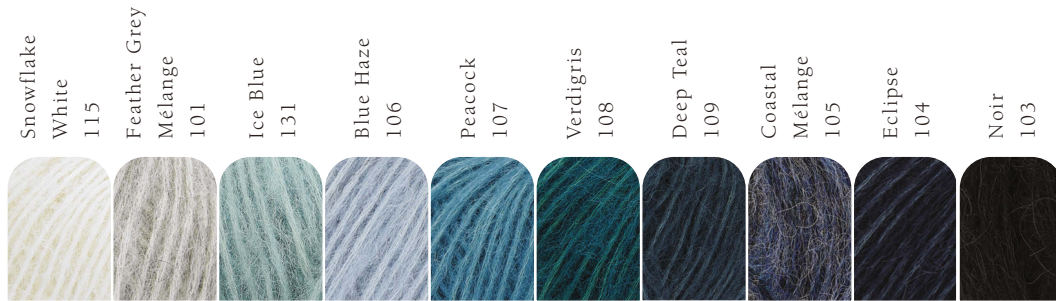

Alpaca Classic

made with superfine alpaca & cotton

9802214 › 57% Alpaca 43% Cotton › 10 x 25g balls per pack › approx 120m (131yds) per 25g ball

✂ 3¾ mm | 9 UK | 5 US › 🧺 23 sts | 31 rows › 🧶 🚫 🧺 🧺 🧺 🧺