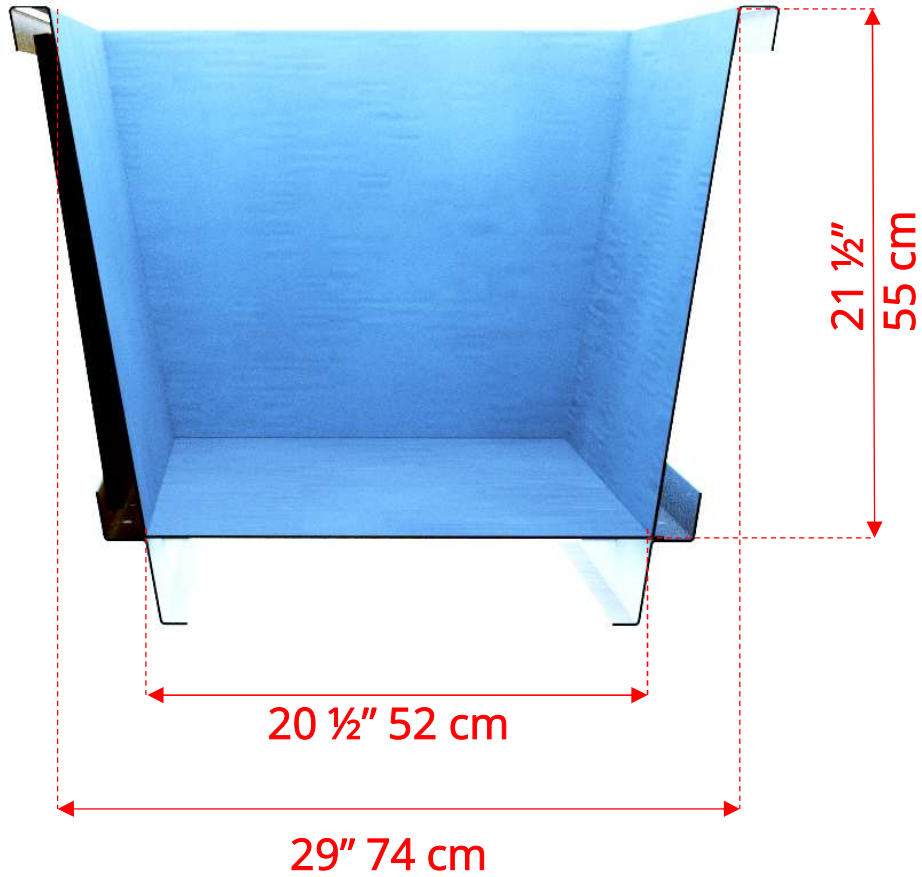

# 360CP/362CP The Glacier Plunge Tub

## 730174 33" x 71" Roll Up Cover (Optional)