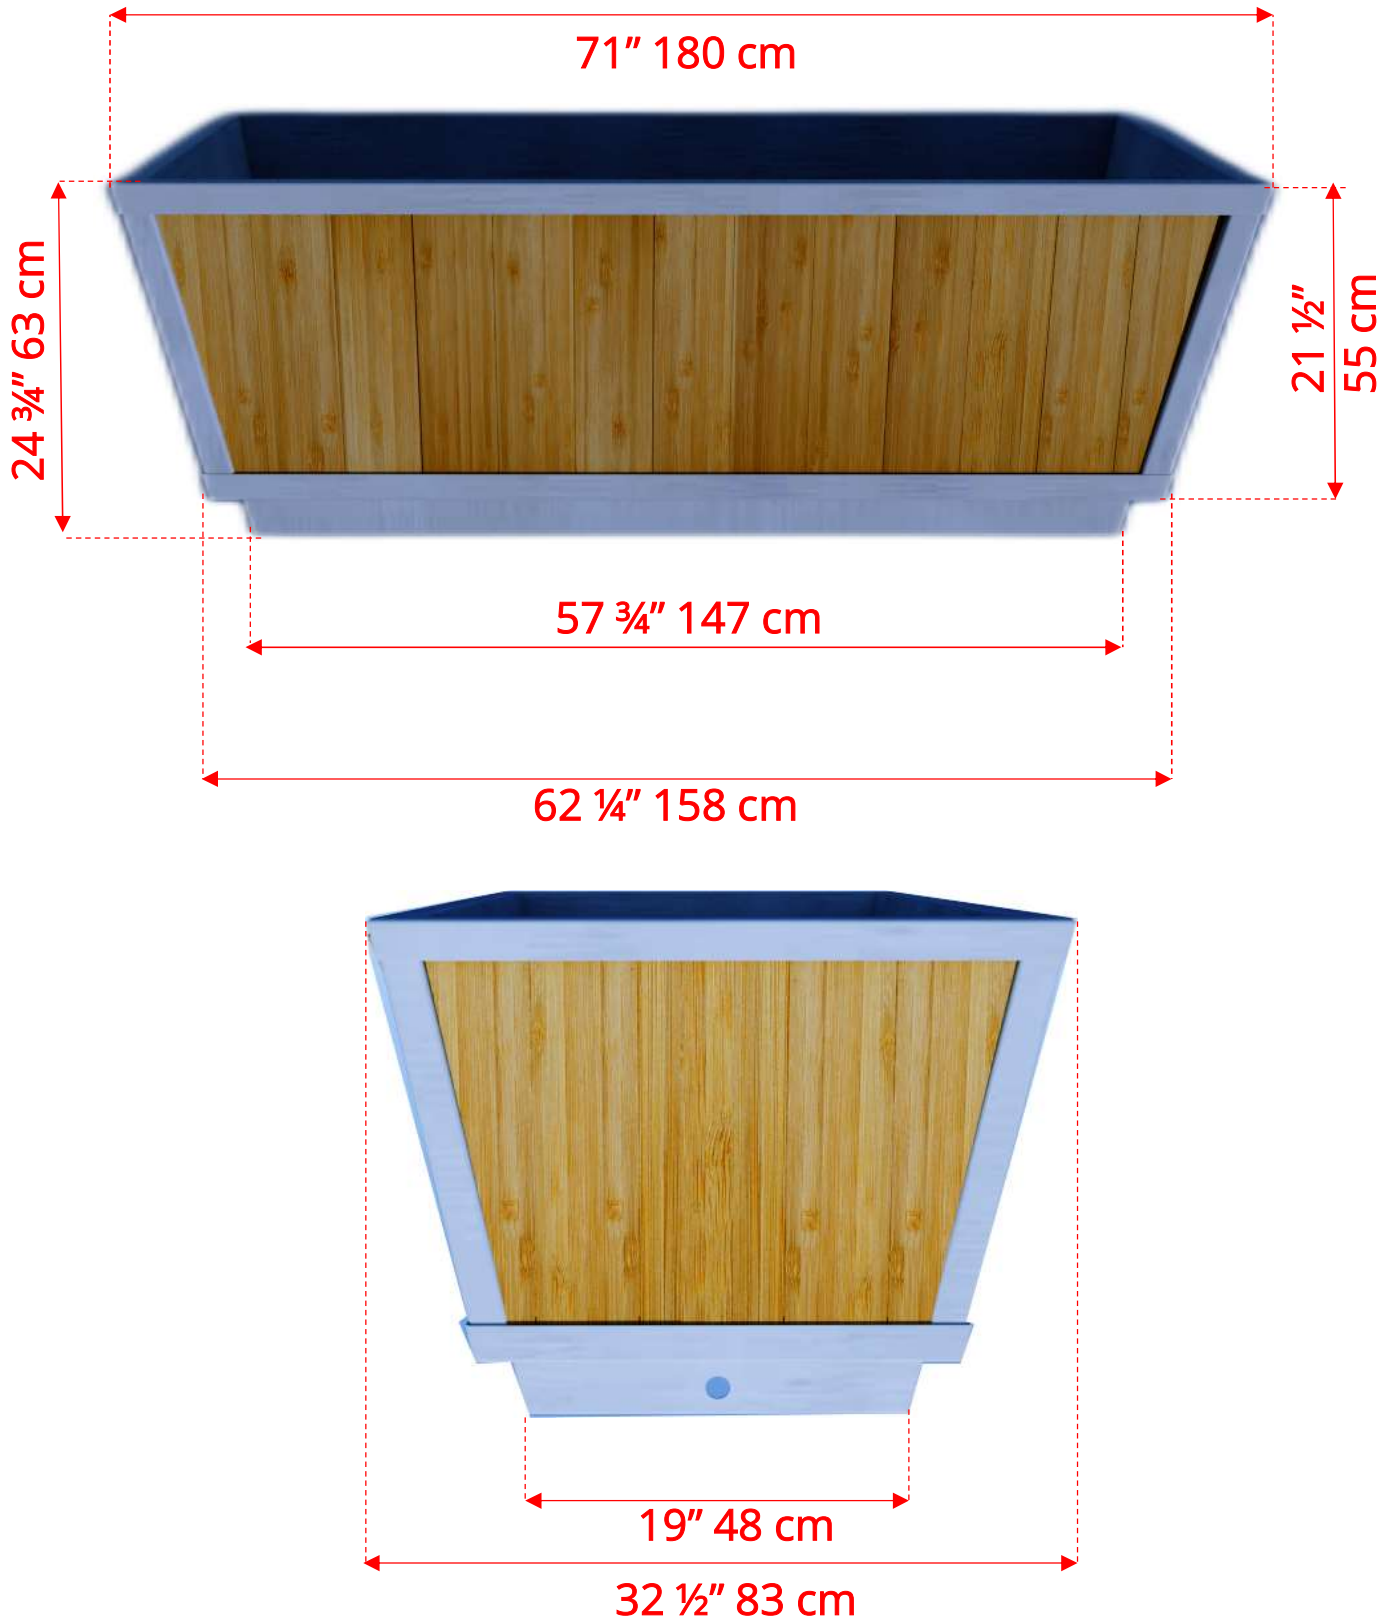

# 360CP/362CP The Glacier Plunge Tub

## 730174 33" x 71" Roll Up Cover (Optional)