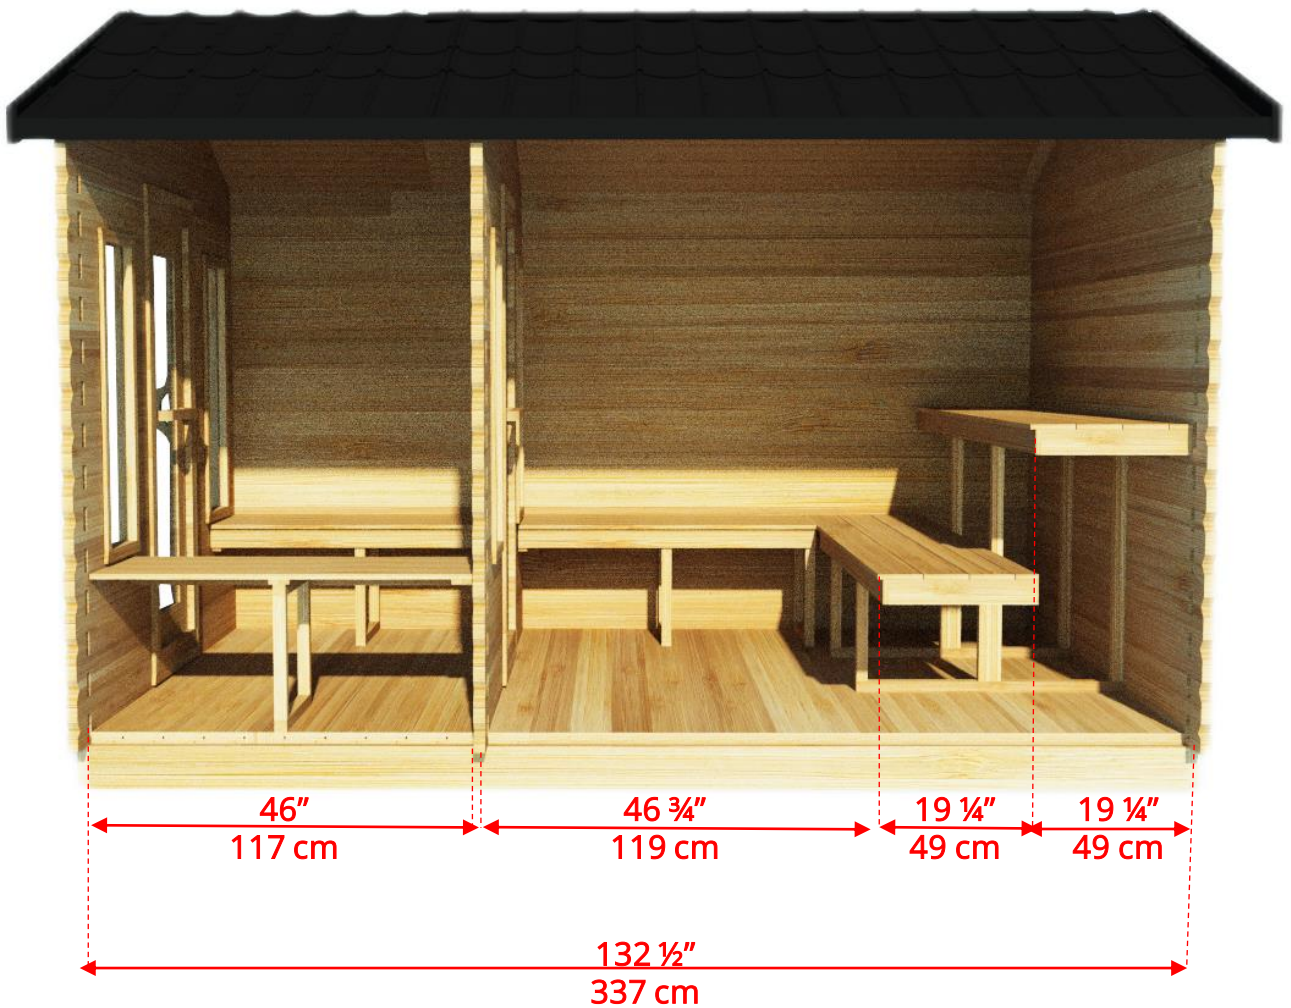

CTC88CW Georgian Cabin Sauna With Changeroom

Manufactured by:

tel: 888-923-9813 | info@leisurecraft.com | web: www.leisurecraft.com

CTC88CW Georgian Cabin Sauna With Changeroom

Manufactured by:

tel: 888-923-9813 | info@leisurecraft.com | web: www.leisurecraft.com