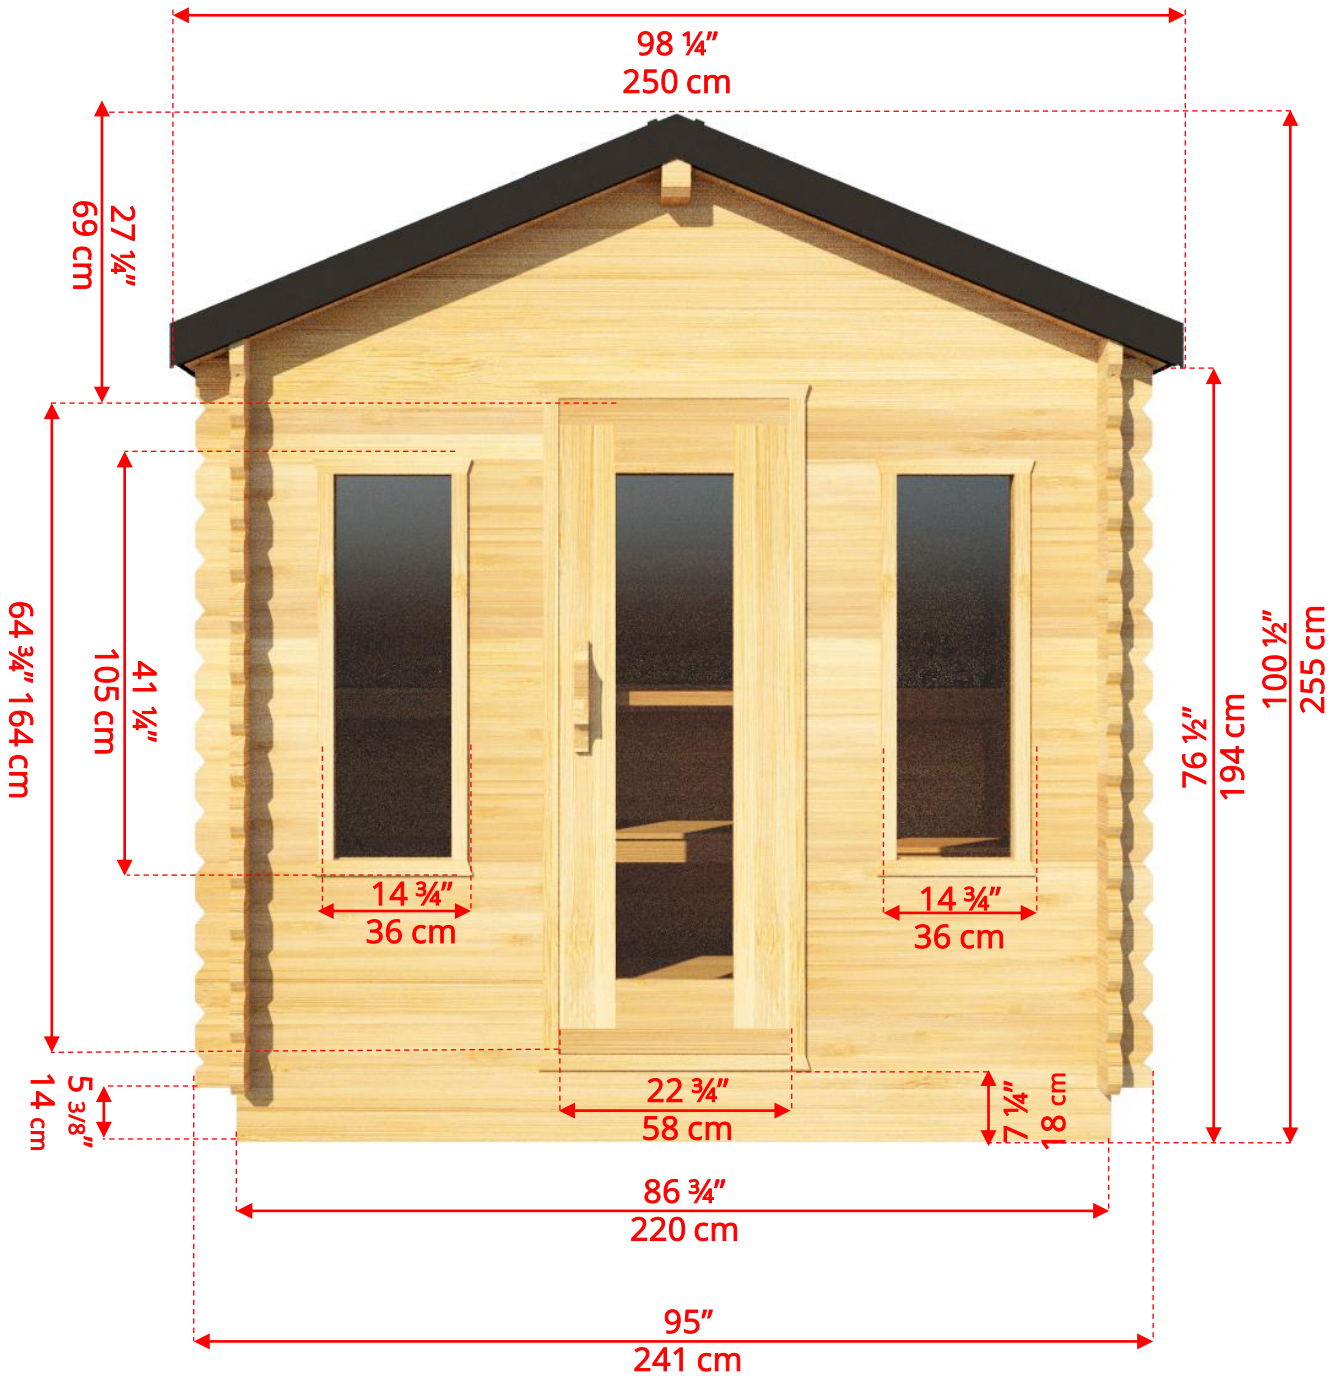

CTC88CW Georgian Cabin Sauna With Changeroom

Manufactured by:

tel: 888-923-9813 | info@leisurecraft.com | web: www.leisurecraft.com

CTC88CW Georgian Cabin Sauna With Changeroom

Manufactured by:

tel: 888-923-9813 | info@leisurecraft.com | web: www.leisurecraft.com