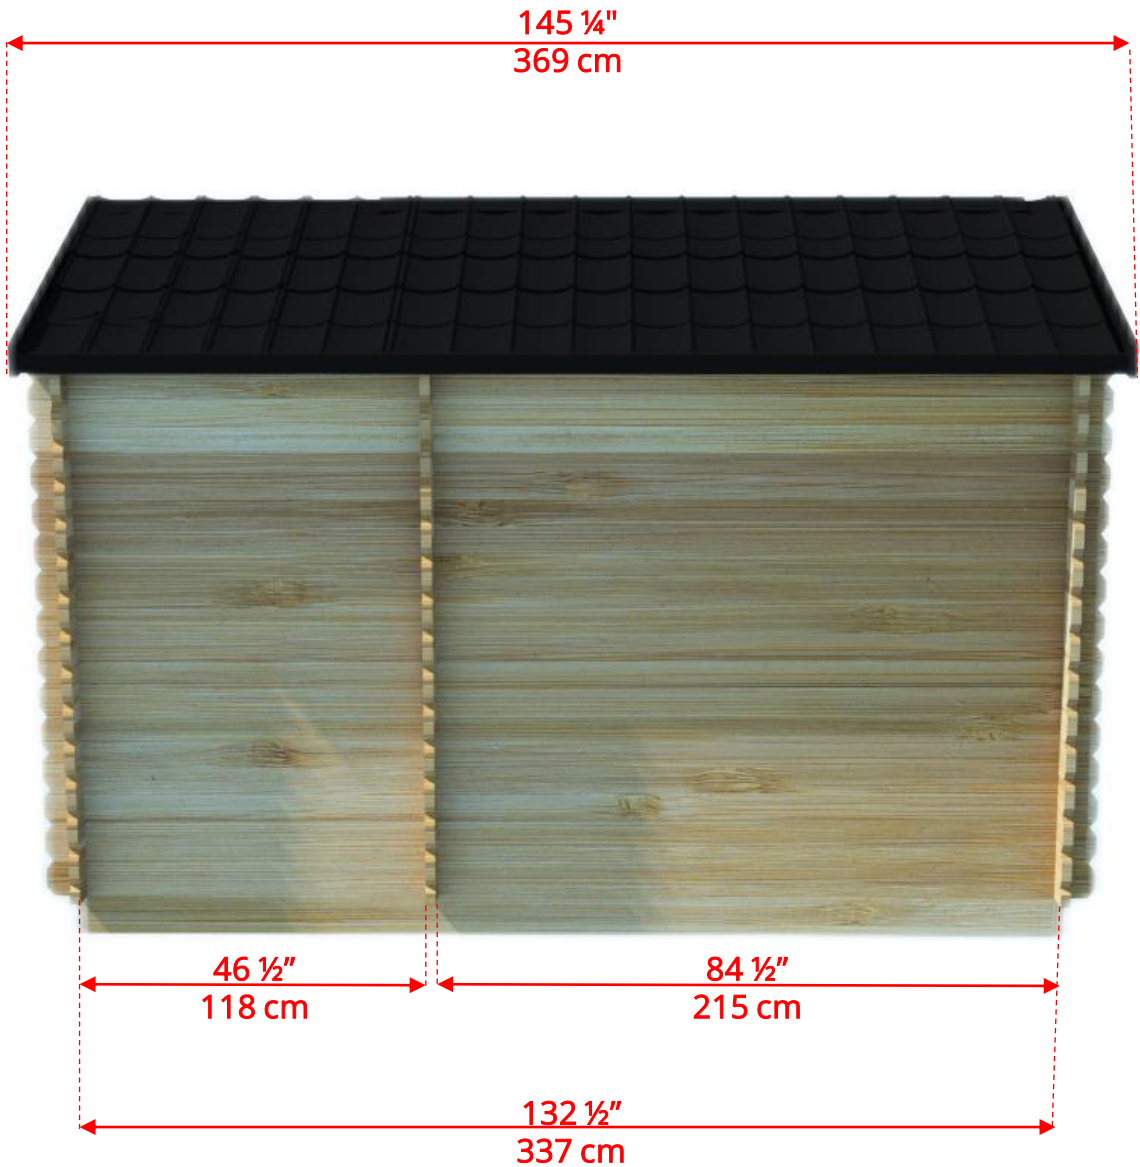

Manufactured by:

tel: 888-923-9813 | info@leisurecraft.com | web: www.leisurecraft.com