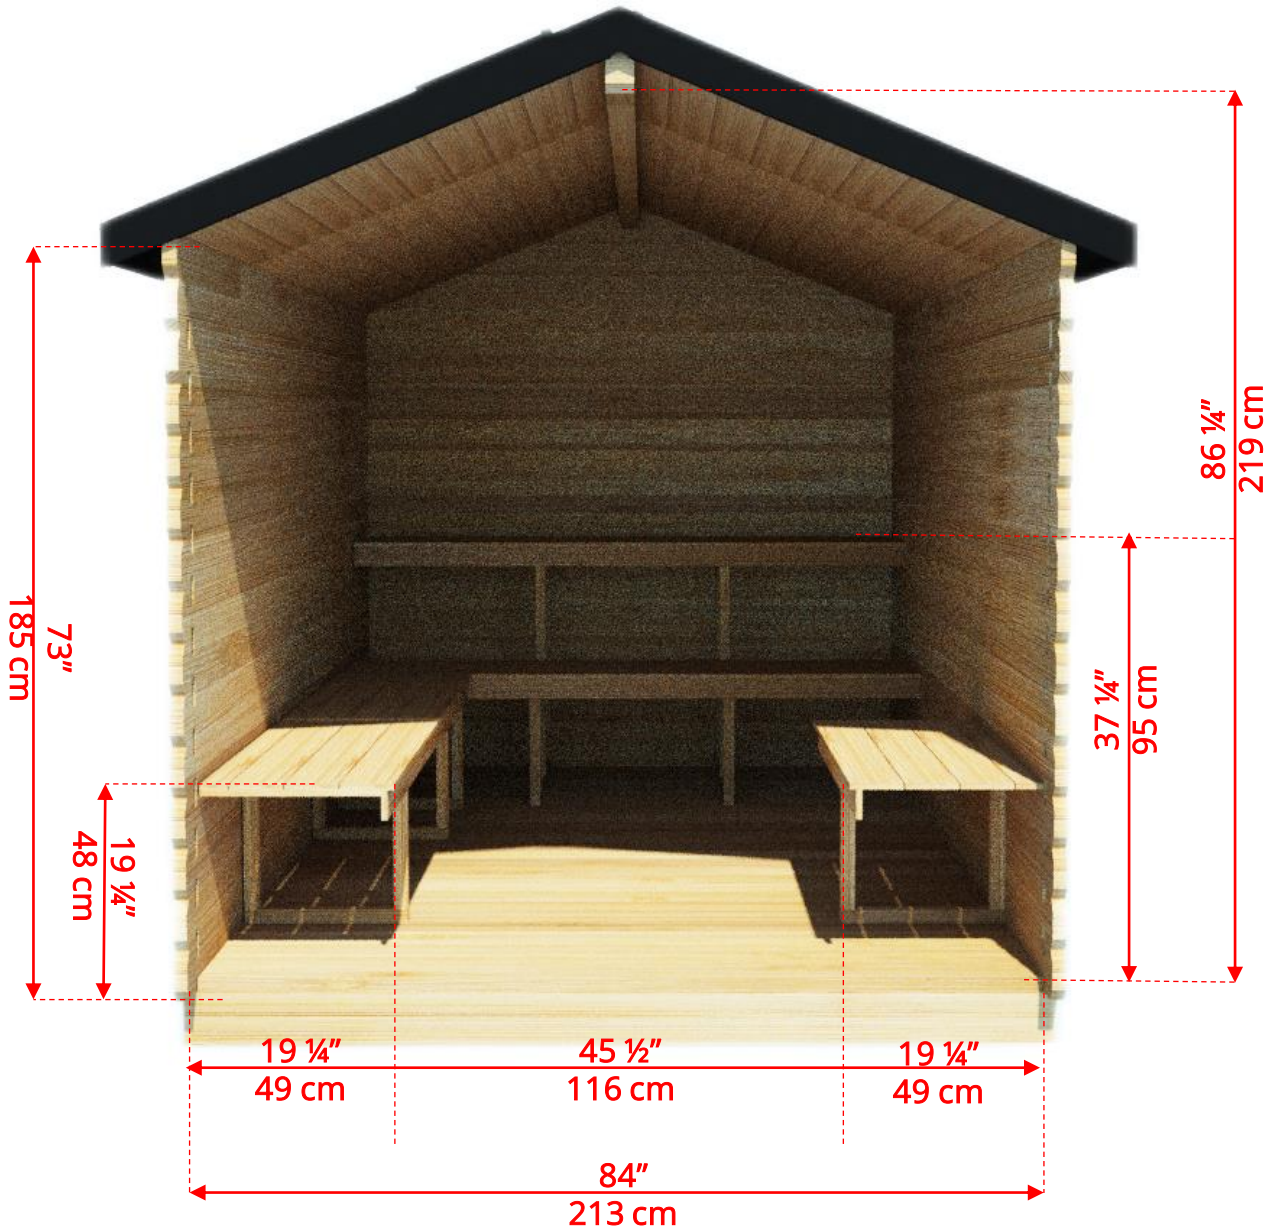

CTC88CW Georgian Cabin Sauna With Changeroom

Manufactured by:

tel: 888-923-9813 | info@leisurecraft.com | web: www.leisurecraft.com

CTC88CW Georgian Cabin Sauna With Changeroom

Manufactured by:

tel: 888-923-9813 | info@leisurecraft.com | web: www.leisurecraft.com