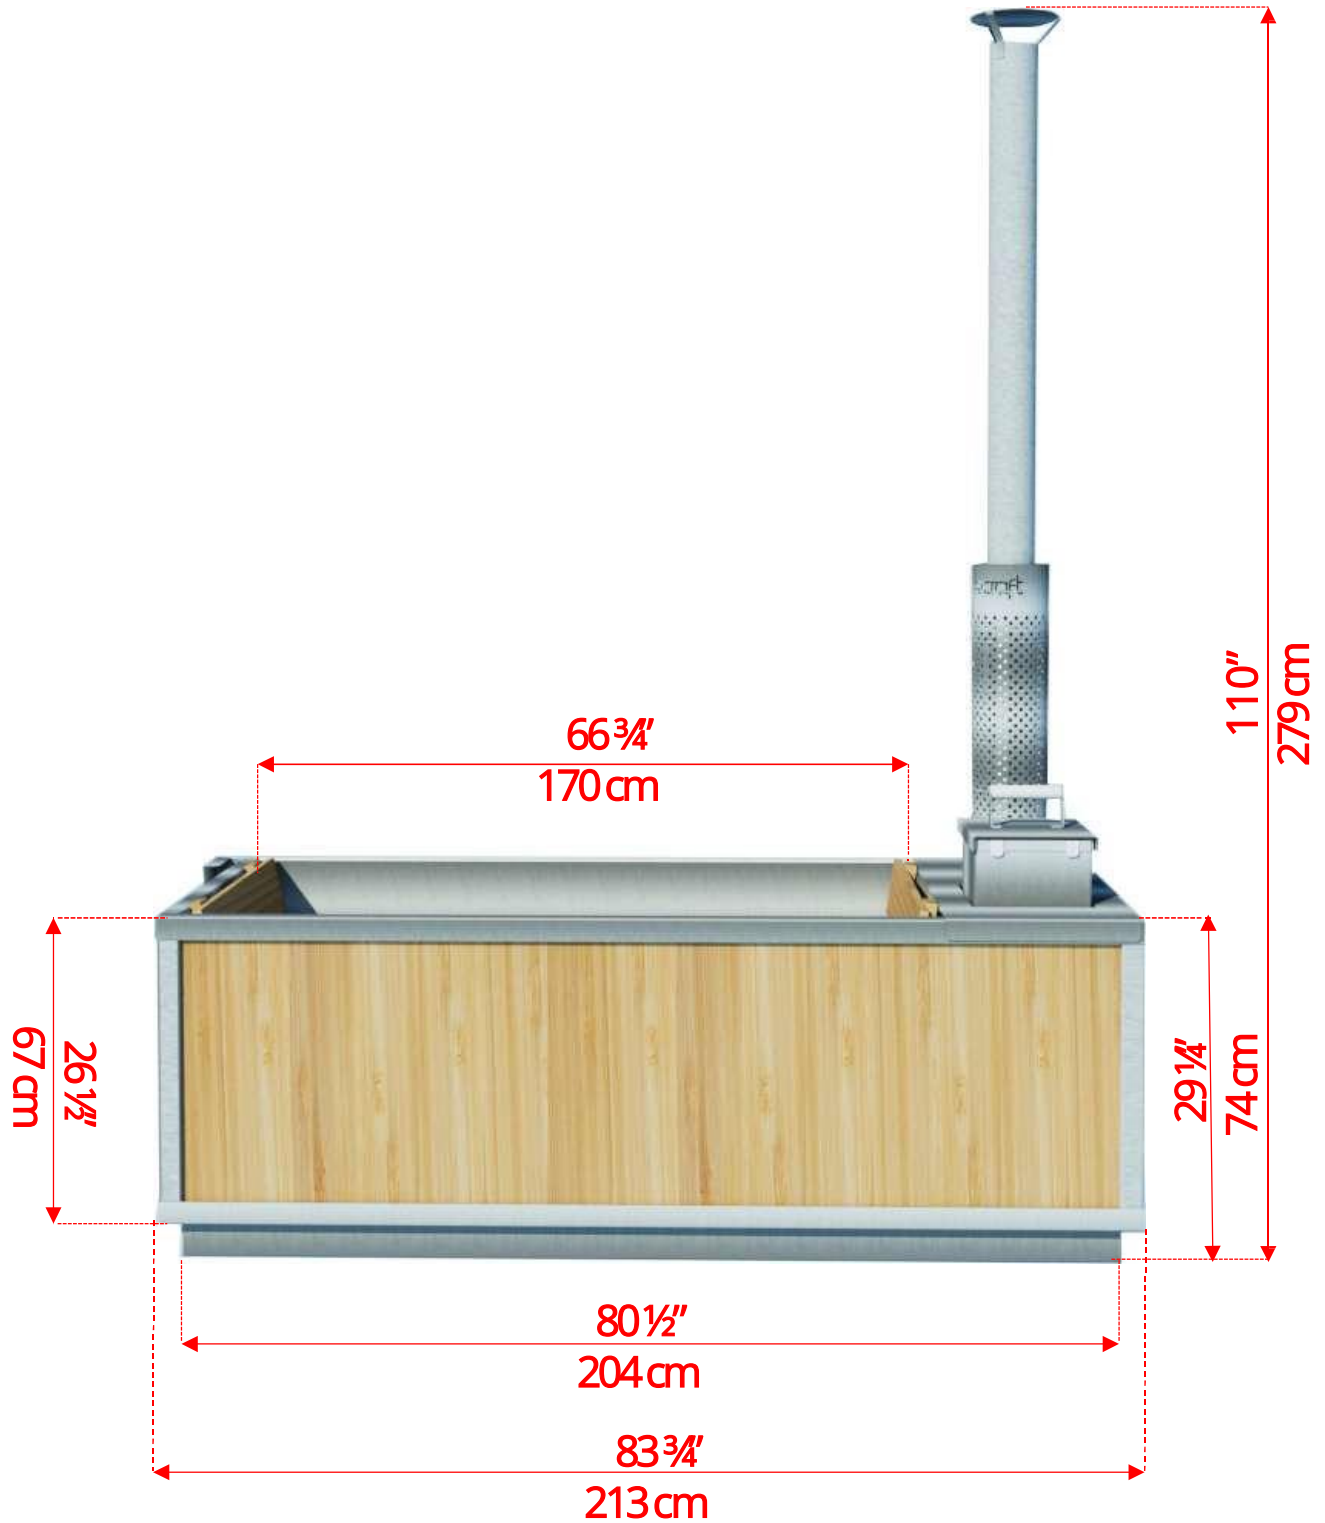

CT372W

The Starlight Wood Burning Hot Tub

CT372W

The Starlight Wood Burning Hot Tub

CT372W

The Starlight Wood Burning Hot Tub

730145

Aluminum Inside Hot Tub Heater (Optional)

Do not Operate Hot Tub Heater without Water in Hot Tub!

730145

Aluminum Inside Hot Tub Heater (Optional)

Firebox Opening – 10" (25cm) x 10" (25cm) x 35 1/4" (90cm) Deep

730184
24" Canoe Paddle
(Optional)

730185
Aluminum Ash Scoop
(Optional)