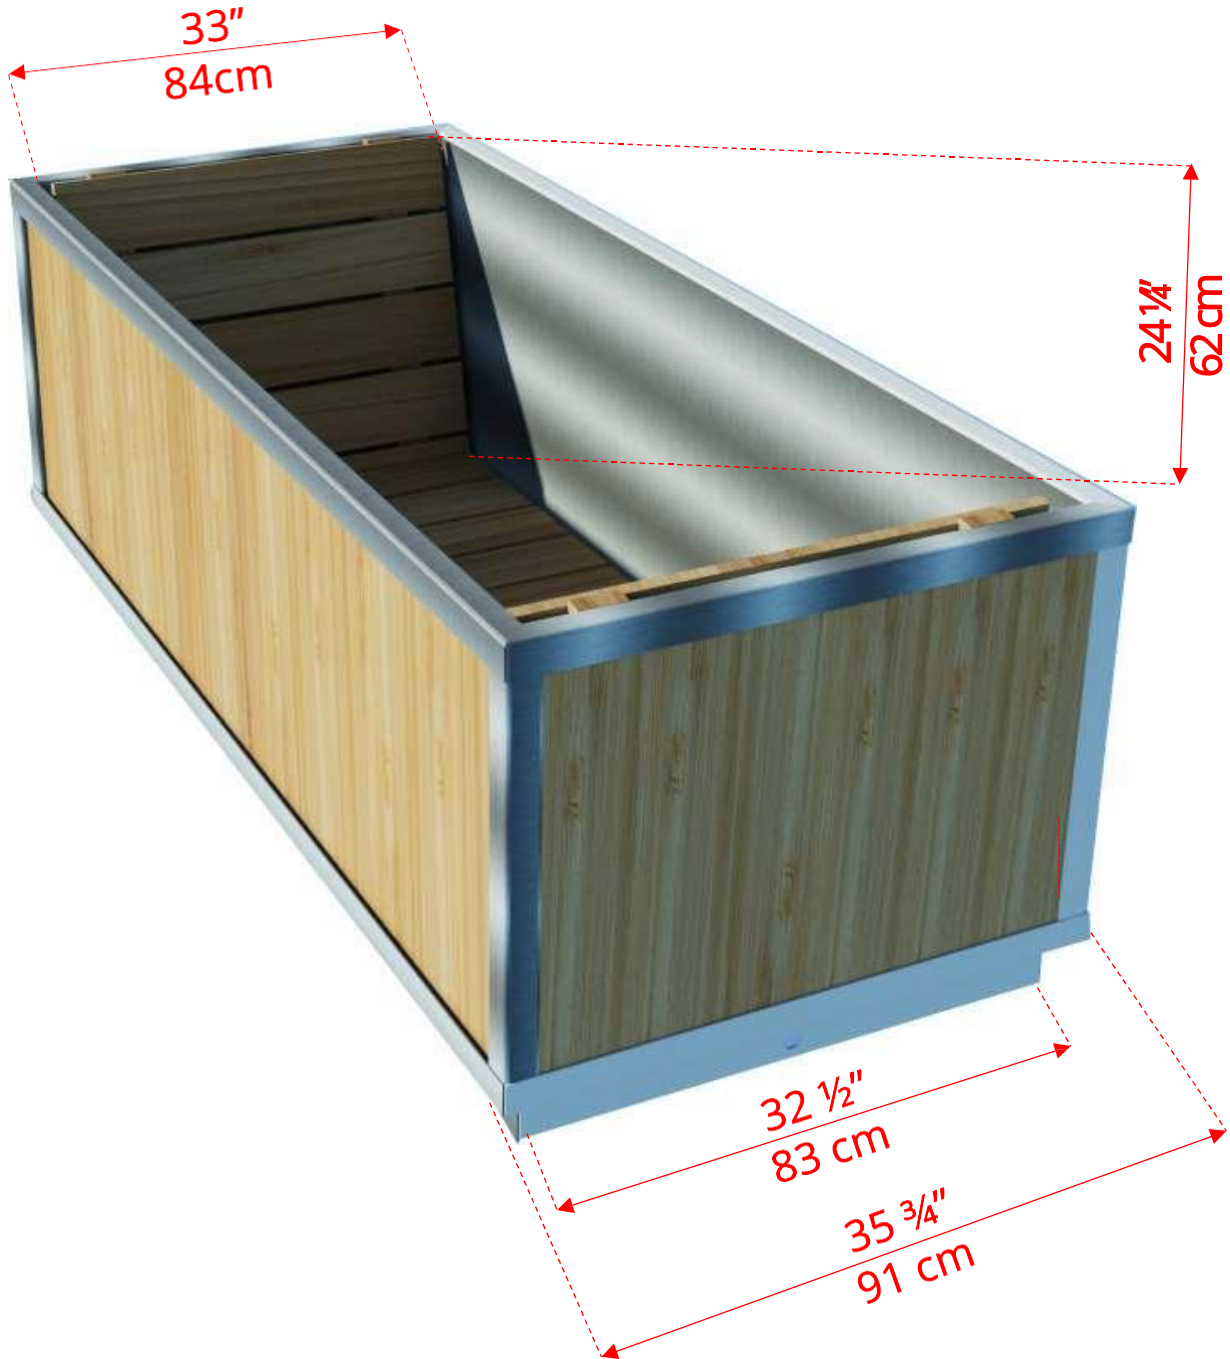

CT372W

The Starlight Wood Burning Hot Tub

CT372W

The Starlight Wood Burning Hot Tub

CT372W

The Starlight Wood Burning Hot Tub

730145

Aluminum Inside Hot Tub Heater (Optional)

Do not Operate Hot Tub Heater without Water in Hot Tub!

730145

Aluminum Inside Hot Tub Heater (Optional)

Firebox Opening – 10" (25cm) x 10" (25cm) x 35 1/4" (90cm) Deep

730184
24" Canoe Paddle
(Optional)

730185
Aluminum Ash Scoop
(Optional)