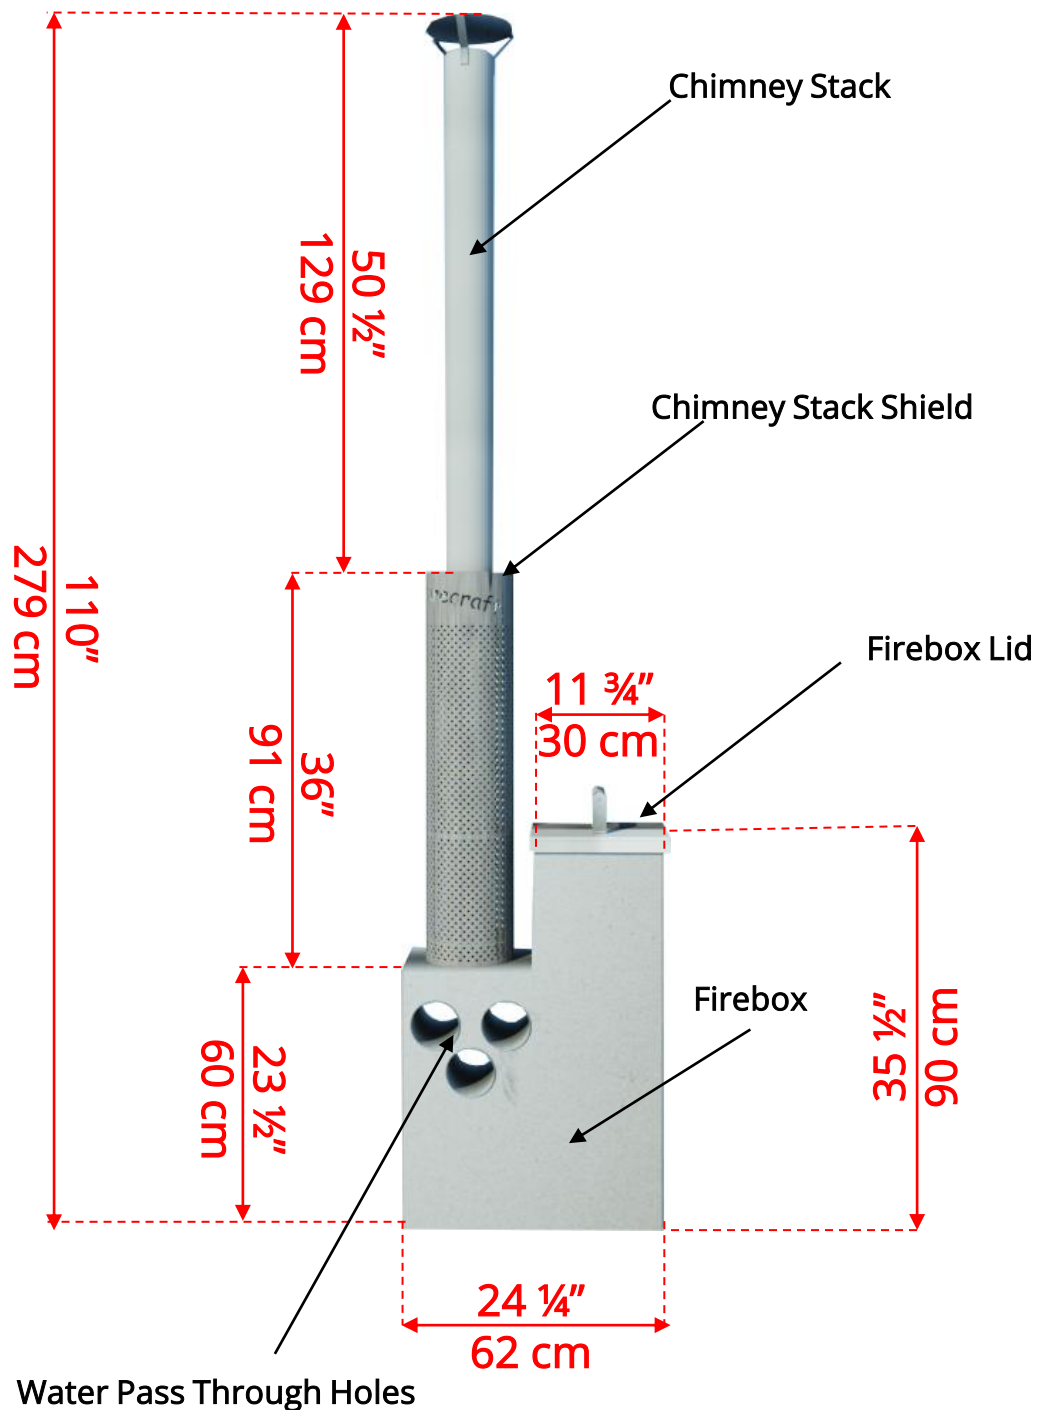

CT372W

The Starlight Wood Burning Hot Tub

CT372W

The Starlight Wood Burning Hot Tub

CT372W

The Starlight Wood Burning Hot Tub

730145

Aluminum Inside Hot Tub Heater (Optional)

Do not Operate Hot Tub Heater without Water in Hot Tub!

730145

Aluminum Inside Hot Tub Heater (Optional)

Firebox Opening – 10" (25cm) x 10" (25cm) x 35 1/4" (90cm) Deep

730184
24" Canoe Paddle
(Optional)

730185
Aluminum Ash Scoop
(Optional)