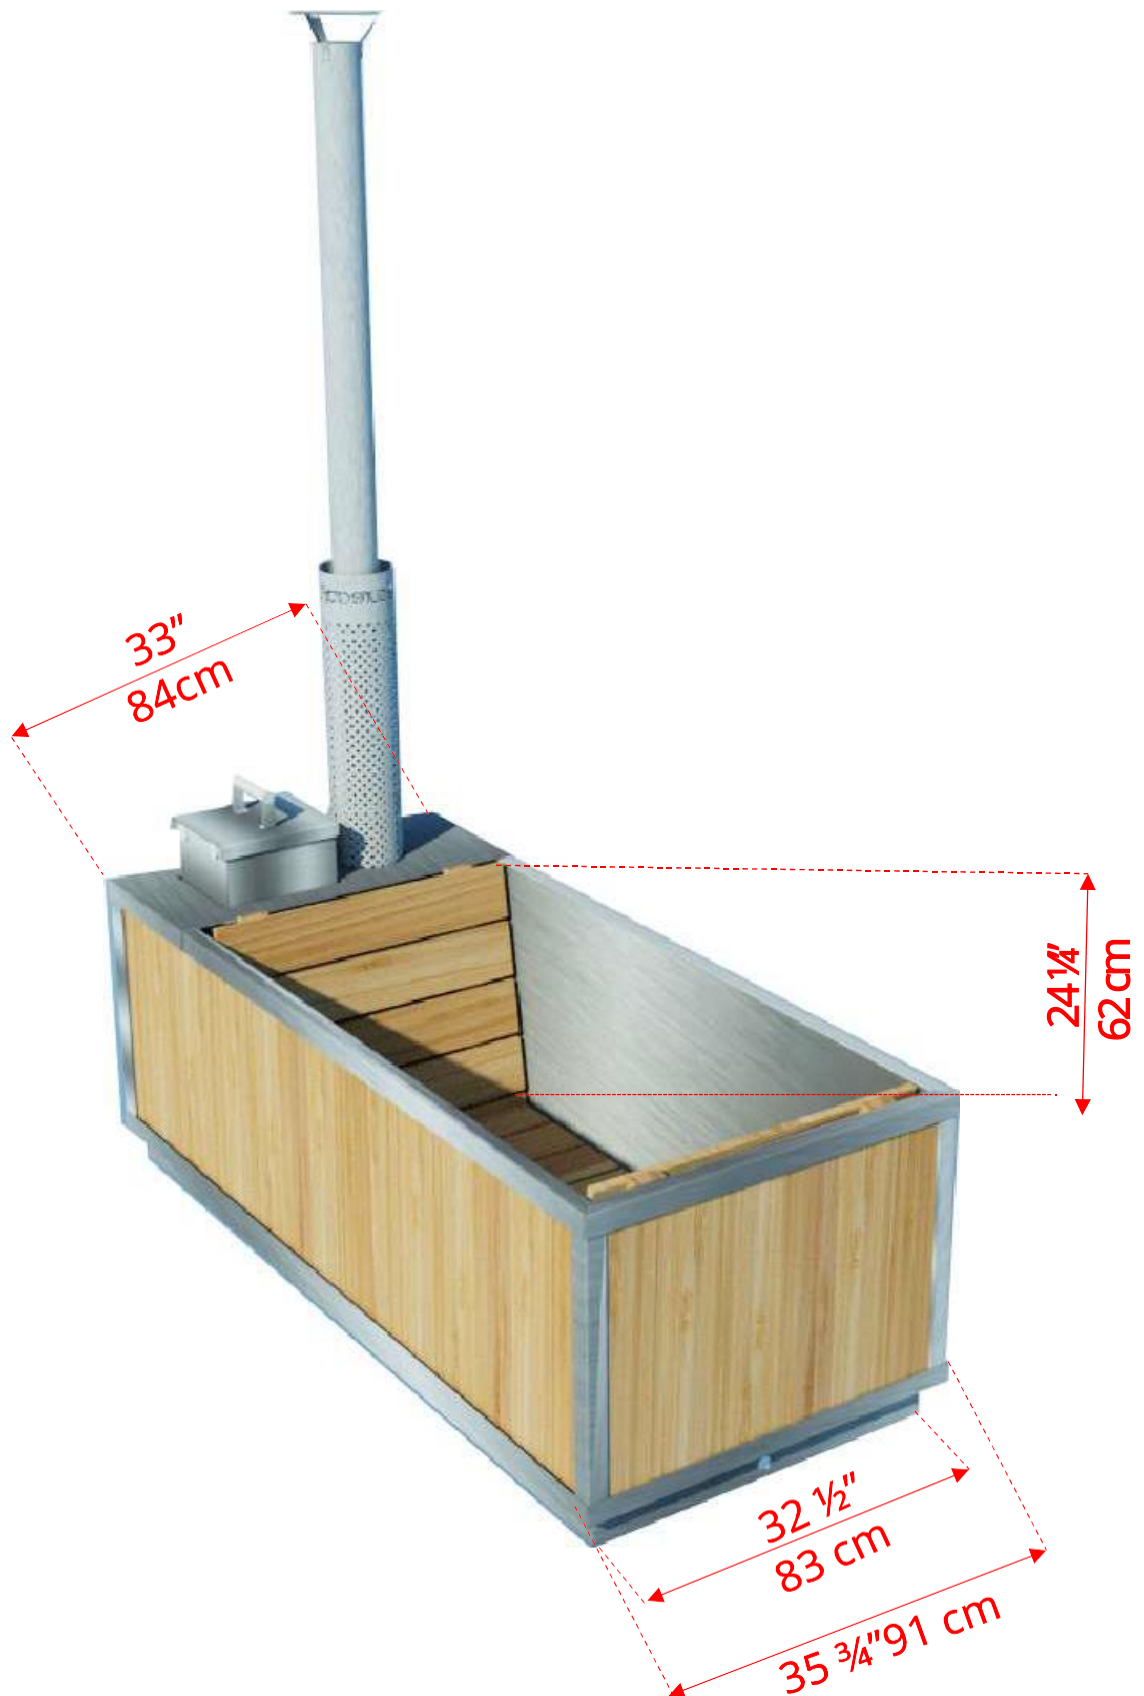

CT372W

The Starlight Wood Burning Hot Tub

CT372W

The Starlight Wood Burning Hot Tub

CT372W

The Starlight Wood Burning Hot Tub

730145

Aluminum Inside Hot Tub Heater (Optional)

Do not Operate Hot Tub Heater without Water in Hot Tub!

730145

Aluminum Inside Hot Tub Heater (Optional)

Firebox Opening – 10" (25cm) x 10" (25cm) x 35 1/4" (90cm) Deep

730184
24" Canoe Paddle
(Optional)

730185
Aluminum Ash Scoop
(Optional)