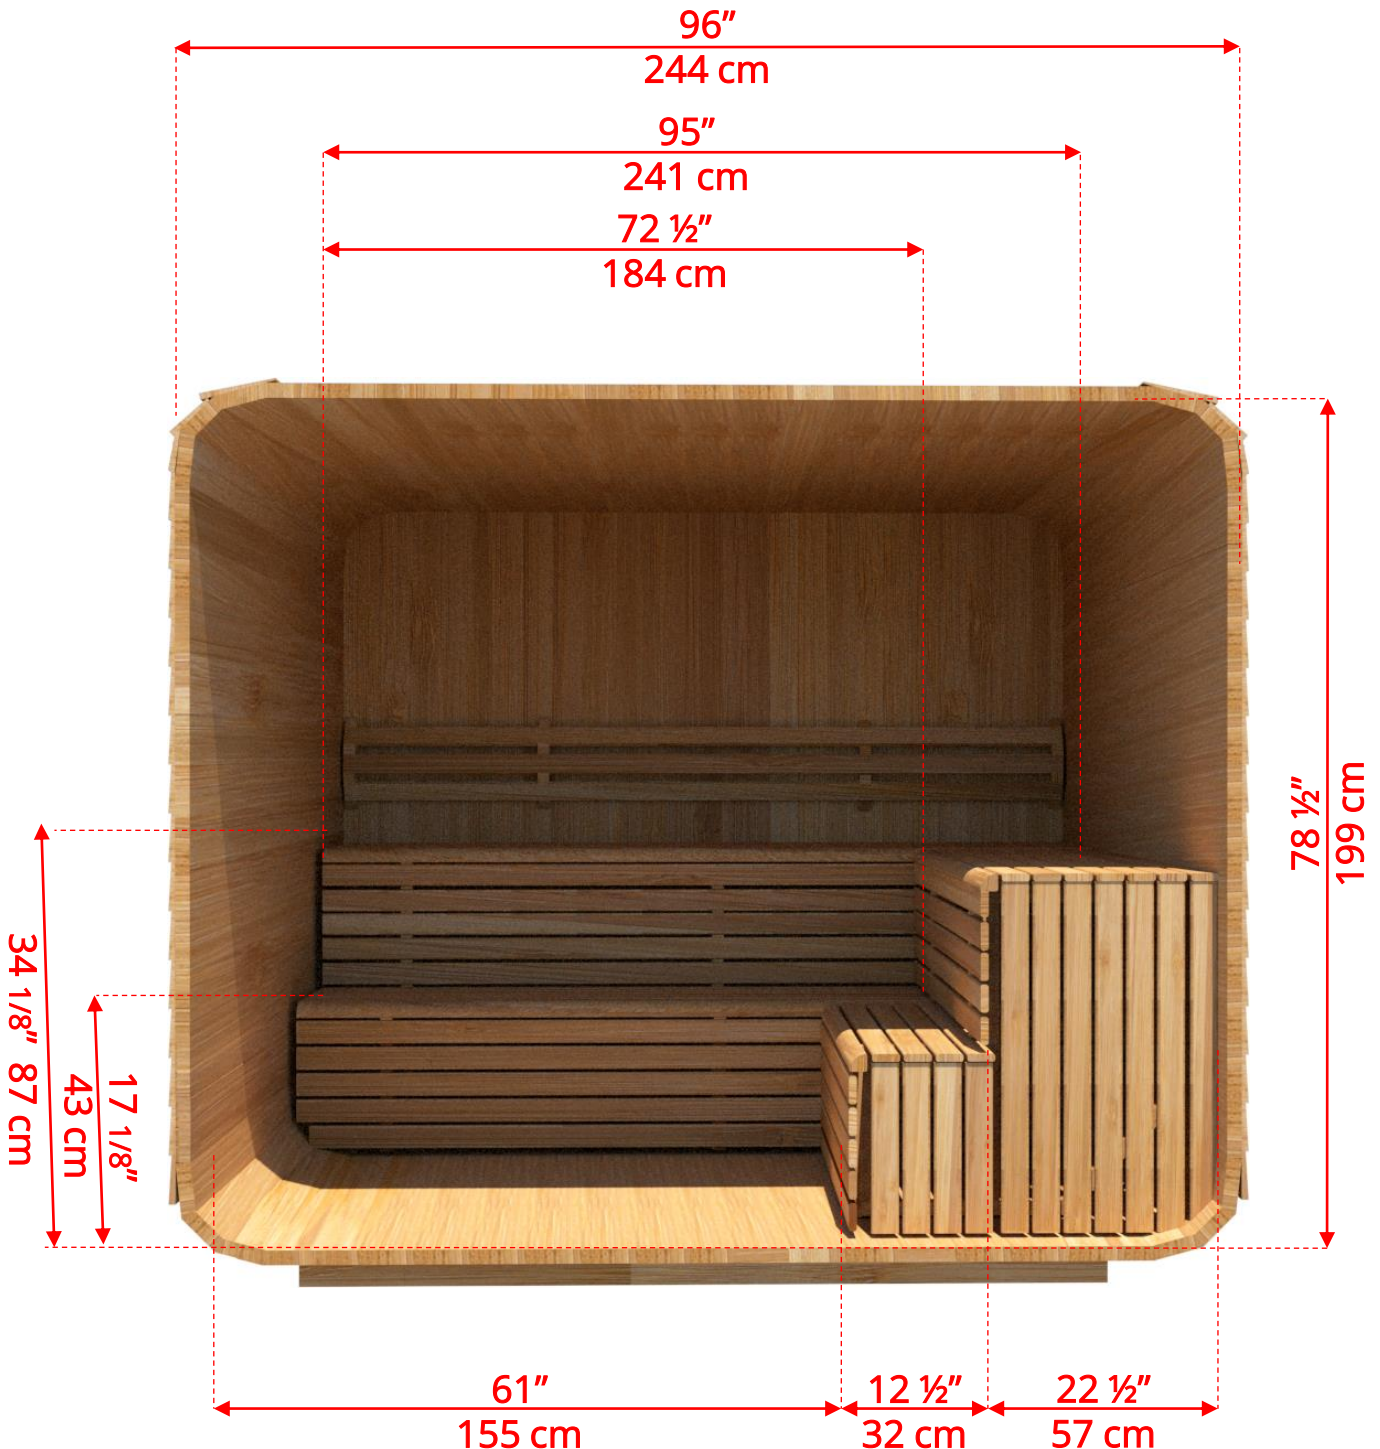

880LUP/882LUP 8'x8' (244cm x 244cm) Luna Sauna with Porch

880LUP/882LUP 8'x8' (244cm x 244cm) Luna Sauna with Porch

Floor Joist Spacing 7" (18cm) in from each end – 15 3/4" (40cm) spacing

880LUP/882LUP 8'x8' (244cm x 244cm) Luna Sauna with Porch

LUBACKB78
2 Tier Benches on Back Wall

880LUP/882LUP 8'x8' (244cm x 244cm) Luna Sauna with Porch

LUBACKB78
2 Tier Benches on Back Wall

880LUP/882LUP 8'x8' (244cm x 244cm) Luna Sauna with Porch

LURBL8
Luna L Benches on Right Side

880LUP/882LUP 8'x8' (244cm x 244cm) Luna Sauna with Porch

LURBL8
Luna L Benches on Right Side

880LUP/882LUP 8'x8' (244cm x 244cm) Luna Sauna with Porch

LULBL8
Luna L Benches on Left Side

880LUP/882LUP 8'x8' (244cm x 244cm) Luna Sauna with Porch

LULBL8
Luna L Benches on Left Side

880LUP/882LUP 8'x8' (244cm x 244cm) Luna Sauna with Porch

LUSIDE8
8' Luna Side Wall Benches

880LUP/882LUP

8'x8' (244cm x 244cm) Luna Sauna with Porch

LULRSIDE8
8' Luna Lounge on Right, 2 Tier on Left