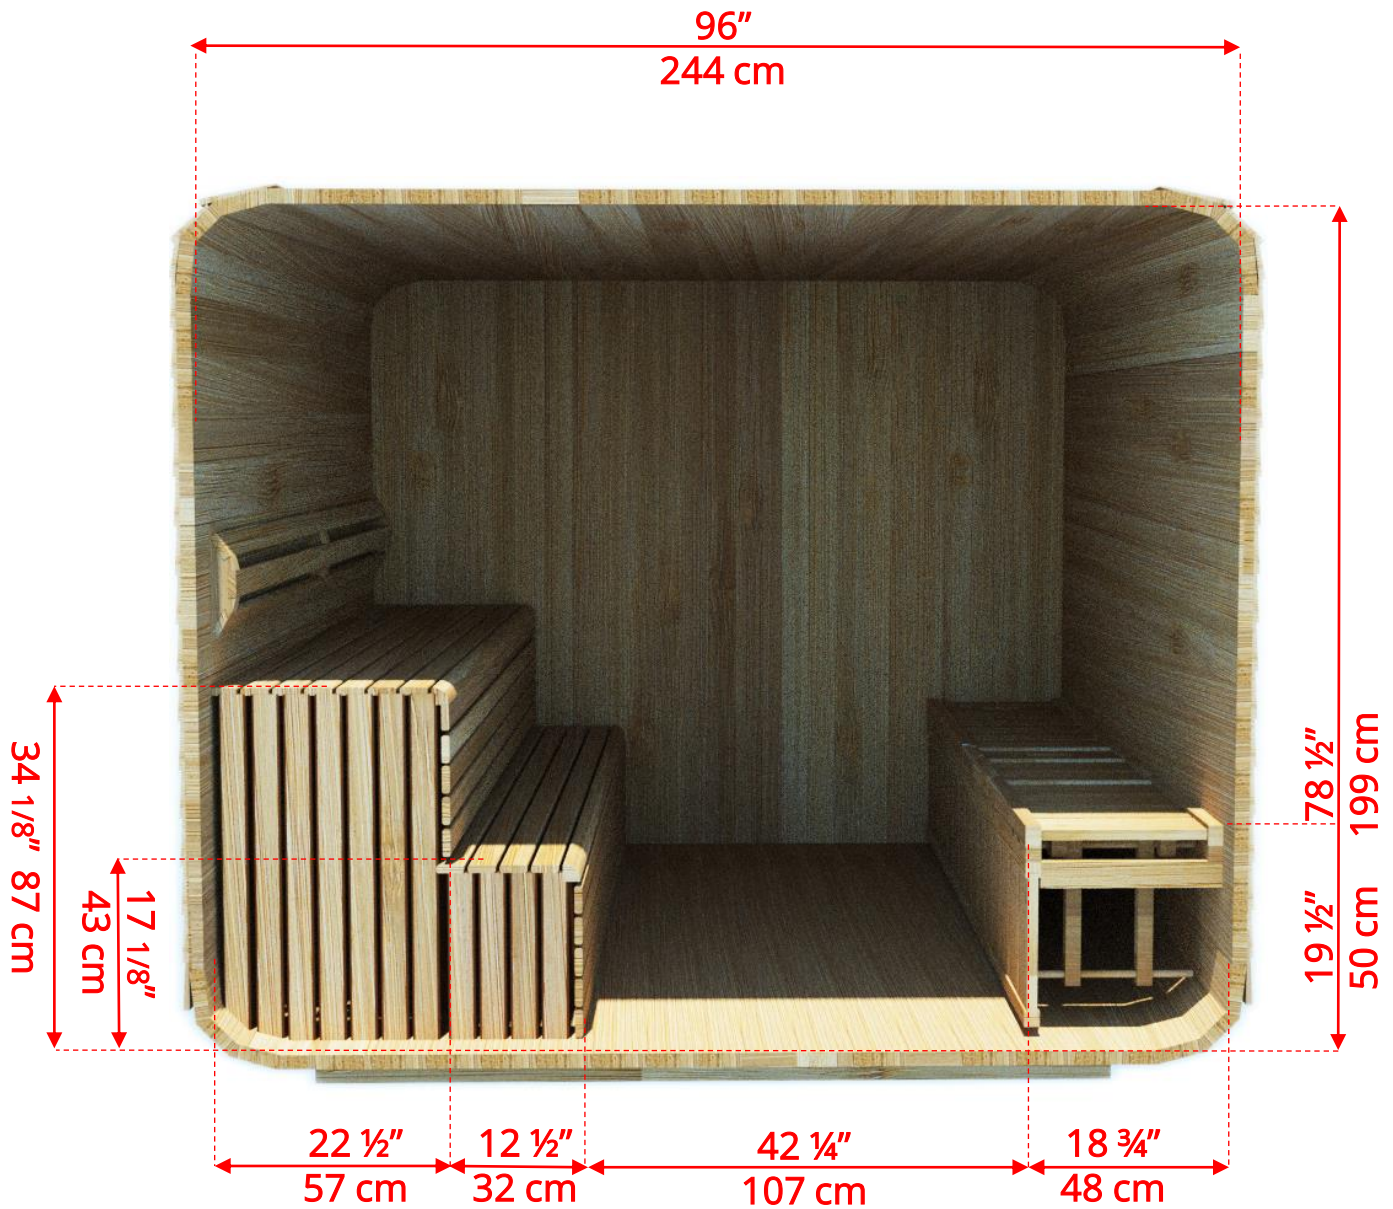

880LUP/882LUP 8'x8' (244cm x 244cm) Luna Sauna with Porch

LURBL8
Luna L Benches on Right Side

880LUP/882LUP 8'x8' (244cm x 244cm) Luna Sauna with Porch

LULBL8
Luna L Benches on Left Side

880LUP/882LUP 8'x8' (244cm x 244cm) Luna Sauna with Porch

LULBL8
Luna L Benches on Left Side

880LUP/882LUP 8'x8' (244cm x 244cm) Luna Sauna with Porch

LUSIDE8
8' Luna Side Wall Benches

880LUP/882LUP

8'x8' (244cm x 244cm) Luna Sauna with Porch

LULRSIDE8
8' Luna Lounge on Right, 2 Tier on Left

880LUP/882LUP 8'x8' (244cm x 244cm) Luna Sauna with Porch

LULLSIDE8
8' Luna Lounge on Left, 2 Tier on Right

880LUP/882LUP 8'x8' (244cm x 244cm) Luna Sauna with Porch

LULPO
Lounge Benches for Porch

880LUP/882LUP 8'x8' (244cm x 244cm) Luna Sauna with Porch

LUBACK
Lounge Bench on Back Wall

880LUP/882LUP 8'x8' (244cm x 244cm) Luna Sauna with Porch

LULSIDE8 8' Luna Side Wall Lounge Benches

880LUP/882LUP 8'x8' (244cm x 244cm) Luna Sauna with Porch

Wood Burning Heater