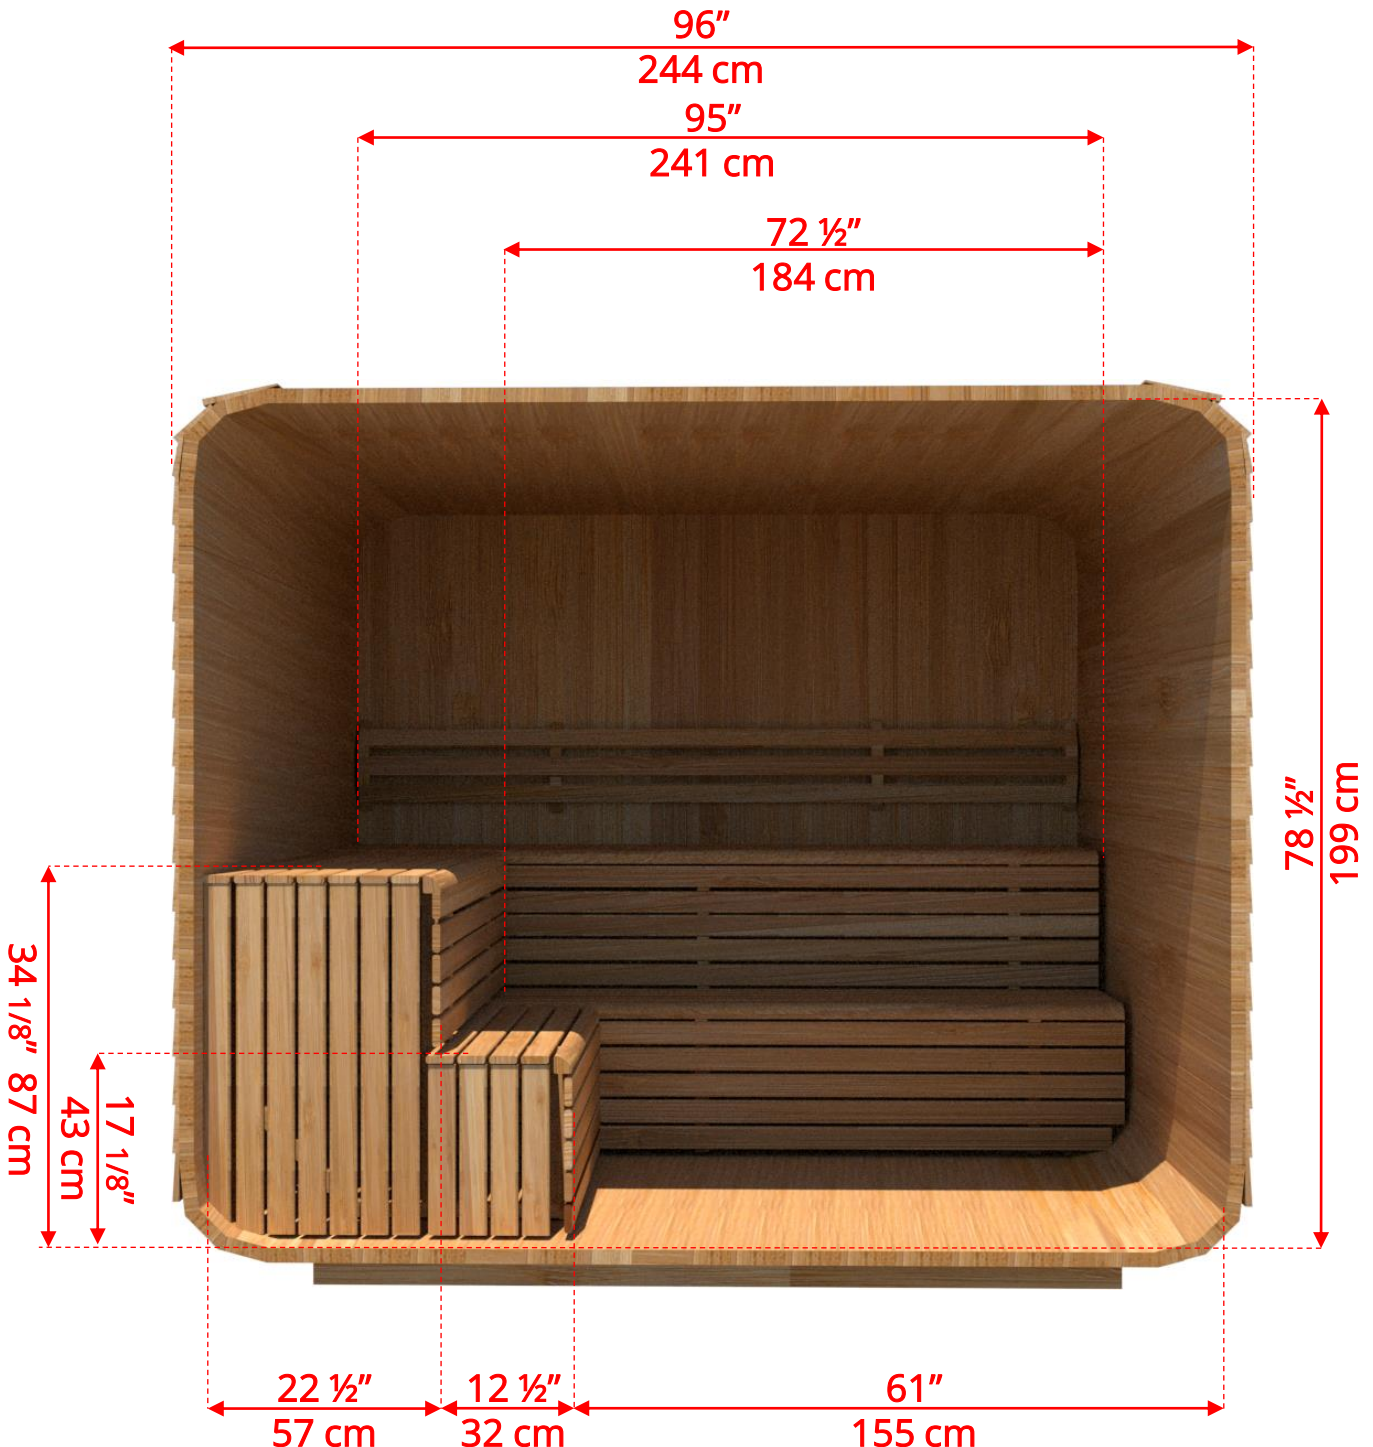

880LUP/882LUP 8'x8' (244cm x 244cm) Luna Sauna with Porch

880LUP/882LUP 8'x8' (244cm x 244cm) Luna Sauna with Porch

Floor Joist Spacing 7" (18cm) in from each end – 15 3/4" (40cm) spacing

880LUP/882LUP 8'x8' (244cm x 244cm) Luna Sauna with Porch

LUBACKB78
2 Tier Benches on Back Wall

880LUP/882LUP 8'x8' (244cm x 244cm) Luna Sauna with Porch

LUBACKB78
2 Tier Benches on Back Wall

880LUP/882LUP 8'x8' (244cm x 244cm) Luna Sauna with Porch

LURBL8
Luna L Benches on Right Side

880LUP/882LUP 8'x8' (244cm x 244cm) Luna Sauna with Porch

LURBL8
Luna L Benches on Right Side

880LUP/882LUP 8'x8' (244cm x 244cm) Luna Sauna with Porch

LULBL8
Luna L Benches on Left Side

880LUP/882LUP 8'x8' (244cm x 244cm) Luna Sauna with Porch

LULBL8
Luna L Benches on Left Side

880LUP/882LUP 8'x8' (244cm x 244cm) Luna Sauna with Porch

LUSIDE8
8' Luna Side Wall Benches

880LUP/882LUP

8'x8' (244cm x 244cm) Luna Sauna with Porch

LULRSIDE8
8' Luna Lounge on Right, 2 Tier on Left