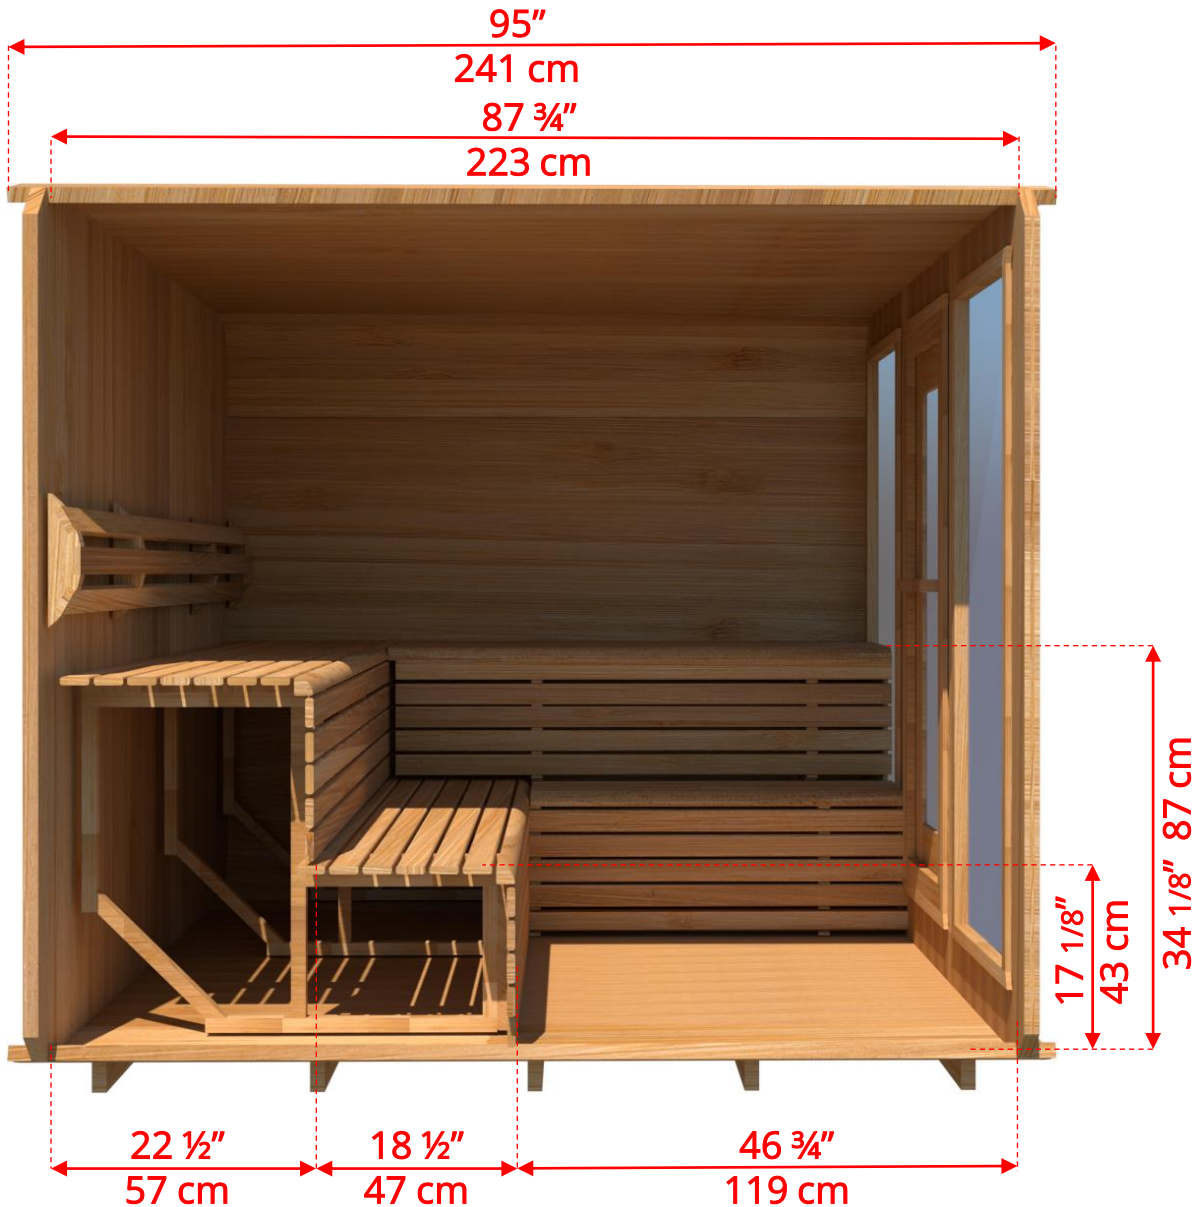

880LUP/882LUP 8'x8' (244cm x 244cm) Luna Sauna with Porch

880LUP/882LUP 8'x8' (244cm x 244cm) Luna Sauna with Porch

Floor Joist Spacing 7" (18cm) in from each end – 15 3/4" (40cm) spacing

880LUP/882LUP 8'x8' (244cm x 244cm) Luna Sauna with Porch

LUBACKB78
2 Tier Benches on Back Wall

880LUP/882LUP 8'x8' (244cm x 244cm) Luna Sauna with Porch

LUBACKB78
2 Tier Benches on Back Wall

880LUP/882LUP 8'x8' (244cm x 244cm) Luna Sauna with Porch

LURBL8
Luna L Benches on Right Side

880LUP/882LUP 8'x8' (244cm x 244cm) Luna Sauna with Porch

LURBL8
Luna L Benches on Right Side

880LUP/882LUP 8'x8' (244cm x 244cm) Luna Sauna with Porch

LULBL8
Luna L Benches on Left Side

880LUP/882LUP 8'x8' (244cm x 244cm) Luna Sauna with Porch

LULBL8
Luna L Benches on Left Side

880LUP/882LUP 8'x8' (244cm x 244cm) Luna Sauna with Porch

LUSIDE8
8' Luna Side Wall Benches

880LUP/882LUP

8'x8' (244cm x 244cm) Luna Sauna with Porch

LULRSIDE8
8' Luna Lounge on Right, 2 Tier on Left