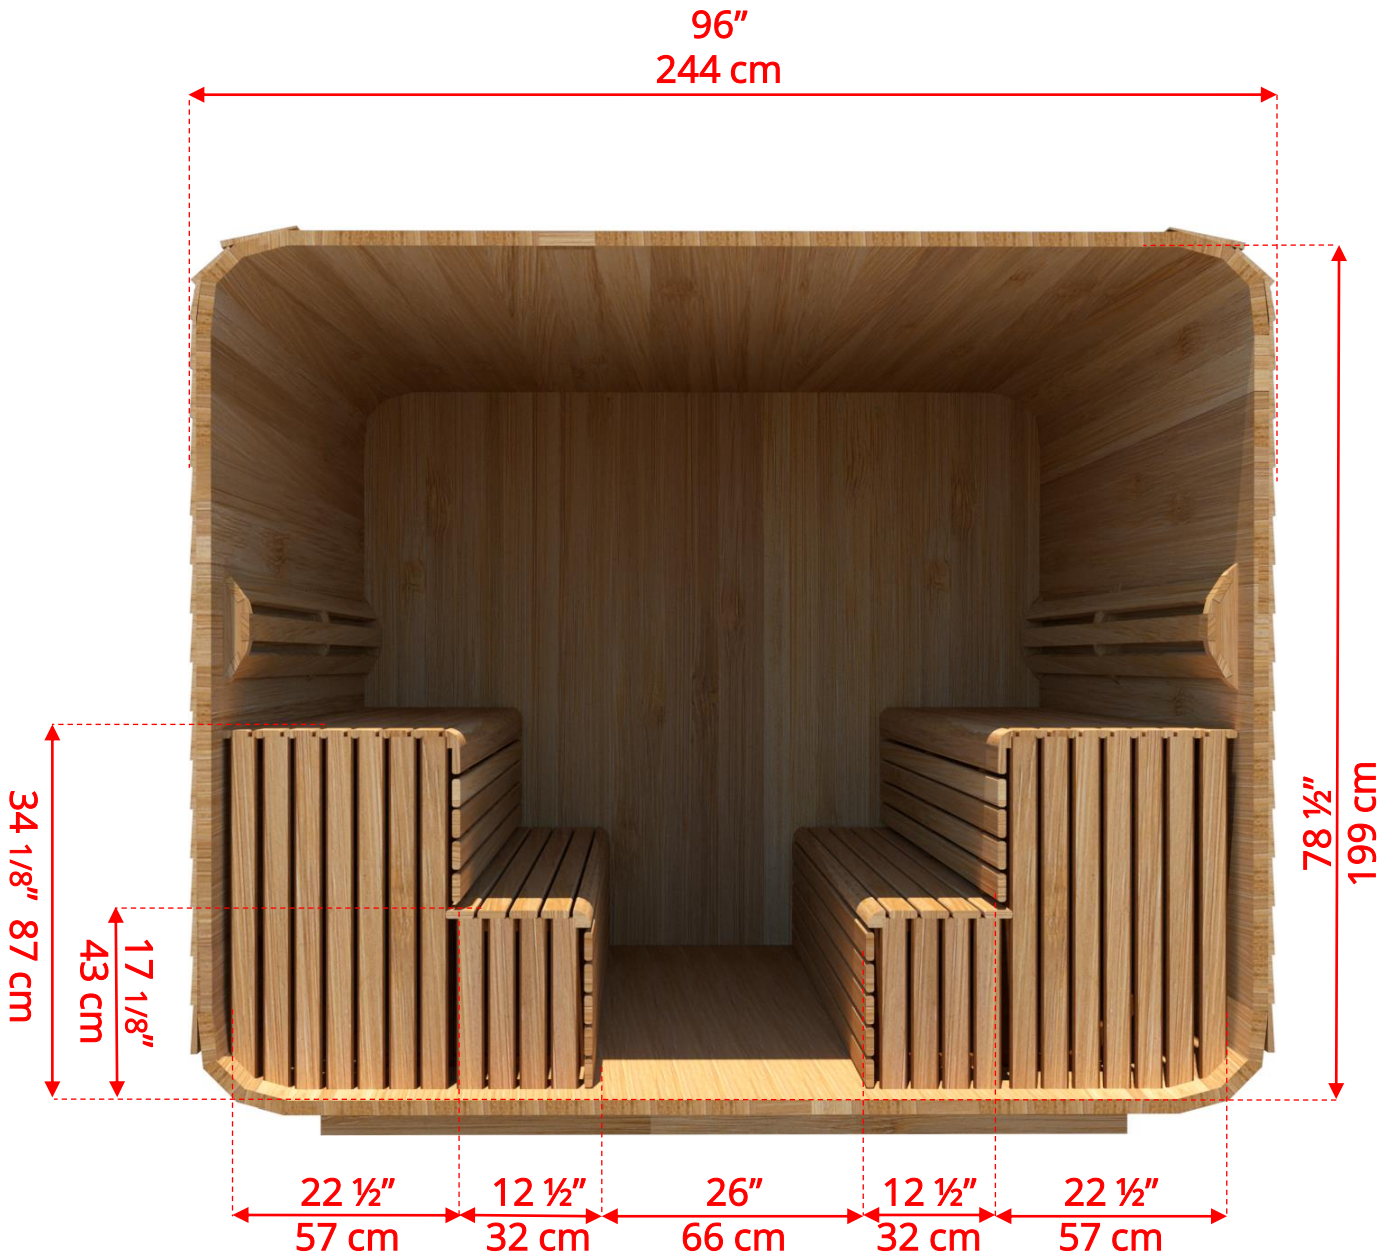

LUBACKB78
2 Tier Benches on Back Wall

880LUP/882LUP 8'x8' (244cm x 244cm) Luna Sauna with Porch

LUBACKB78
2 Tier Benches on Back Wall

880LUP/882LUP 8'x8' (244cm x 244cm) Luna Sauna with Porch

LURBL8
Luna L Benches on Right Side

880LUP/882LUP 8'x8' (244cm x 244cm) Luna Sauna with Porch

LURBL8
Luna L Benches on Right Side

880LUP/882LUP 8'x8' (244cm x 244cm) Luna Sauna with Porch

LULBL8
Luna L Benches on Left Side

880LUP/882LUP 8'x8' (244cm x 244cm) Luna Sauna with Porch

LULBL8
Luna L Benches on Left Side

880LUP/882LUP 8'x8' (244cm x 244cm) Luna Sauna with Porch

LUSIDE8
8' Luna Side Wall Benches

880LUP/882LUP

8'x8' (244cm x 244cm) Luna Sauna with Porch

LULRSIDE8
8' Luna Lounge on Right, 2 Tier on Left

880LUP/882LUP 8'x8' (244cm x 244cm) Luna Sauna with Porch

LULLSIDE8
8' Luna Lounge on Left, 2 Tier on Right

880LUP/882LUP 8'x8' (244cm x 244cm) Luna Sauna with Porch

LULPO
Lounge Benches for Porch

880LUP/882LUP 8'x8' (244cm x 244cm) Luna Sauna with Porch