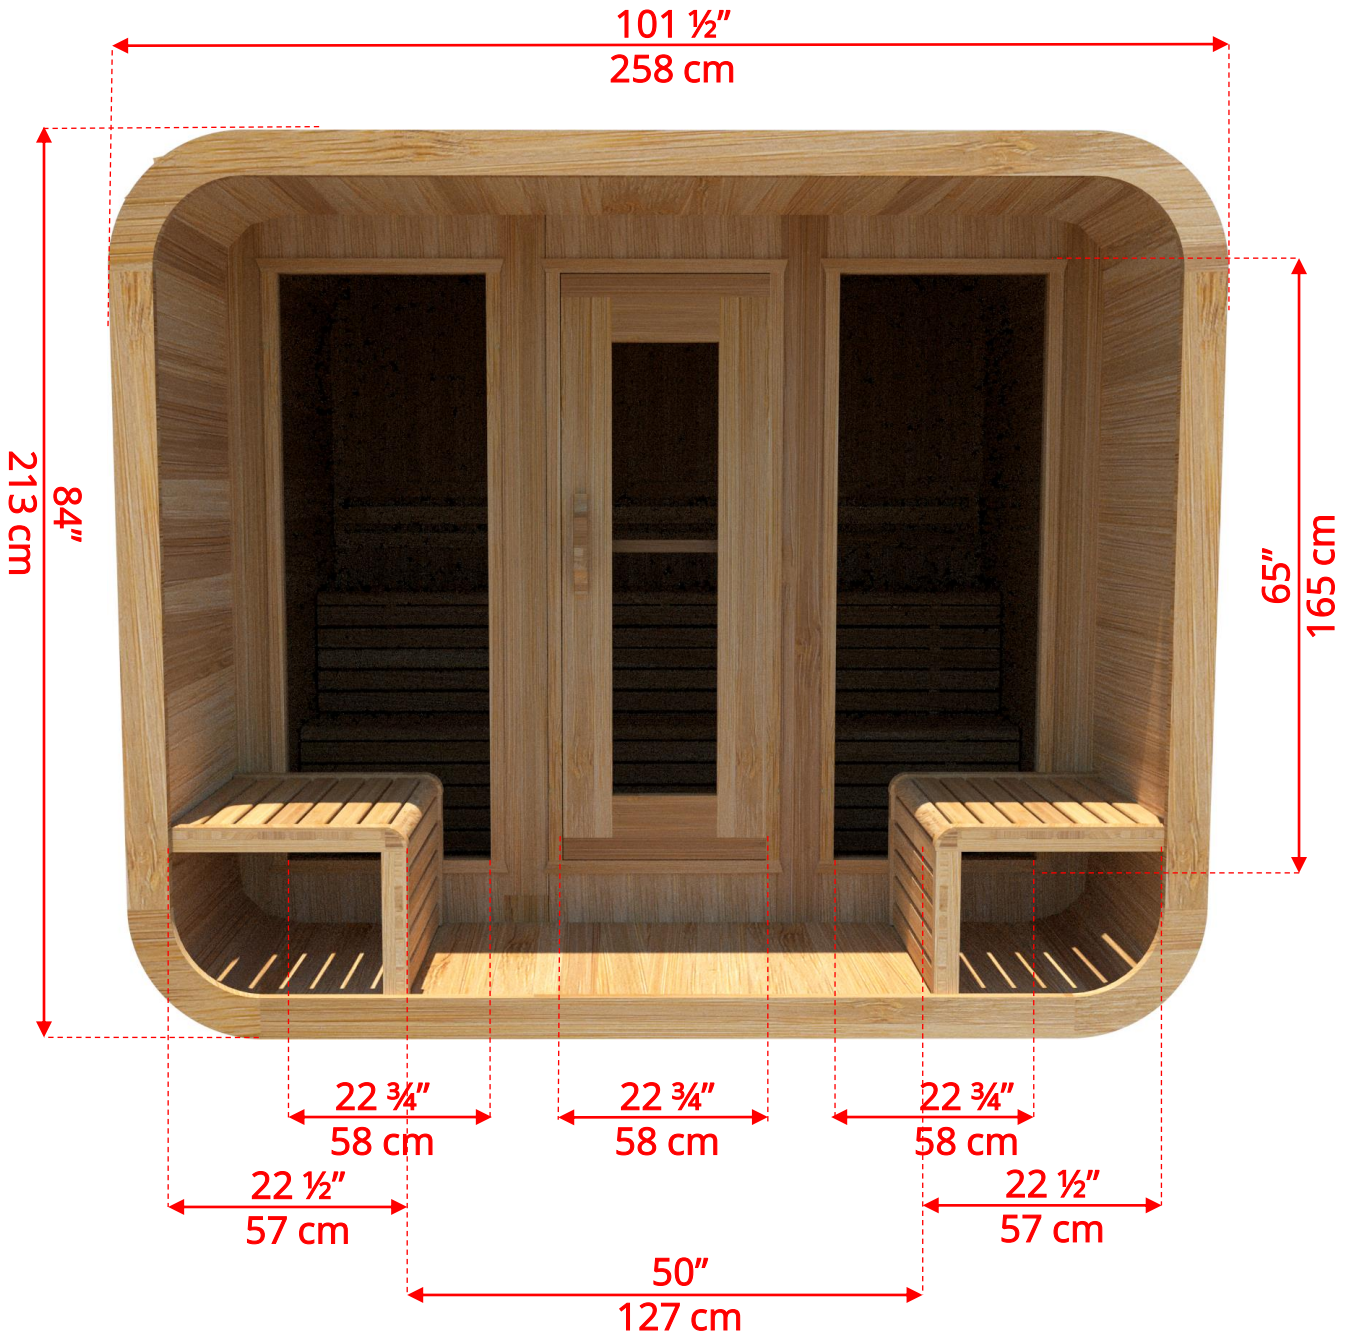

880LUP/882LUP 8'x8' (244cm x 244cm) Luna Sauna with Porch

880LUP/882LUP 8'x8' (244cm x 244cm) Luna Sauna with Porch

Floor Joist Spacing 7" (18cm) in from each end – 15 3/4" (40cm) spacing

880LUP/882LUP 8'x8' (244cm x 244cm) Luna Sauna with Porch

LUBACKB78
2 Tier Benches on Back Wall

880LUP/882LUP 8'x8' (244cm x 244cm) Luna Sauna with Porch

LUBACKB78
2 Tier Benches on Back Wall

880LUP/882LUP 8'x8' (244cm x 244cm) Luna Sauna with Porch

LURBL8
Luna L Benches on Right Side

880LUP/882LUP 8'x8' (244cm x 244cm) Luna Sauna with Porch

LURBL8
Luna L Benches on Right Side

880LUP/882LUP 8'x8' (244cm x 244cm) Luna Sauna with Porch

LULBL8
Luna L Benches on Left Side

880LUP/882LUP 8'x8' (244cm x 244cm) Luna Sauna with Porch

LULBL8
Luna L Benches on Left Side

880LUP/882LUP 8'x8' (244cm x 244cm) Luna Sauna with Porch

LUSIDE8
8' Luna Side Wall Benches

880LUP/882LUP

8'x8' (244cm x 244cm) Luna Sauna with Porch

LULRSIDE8
8' Luna Lounge on Right, 2 Tier on Left