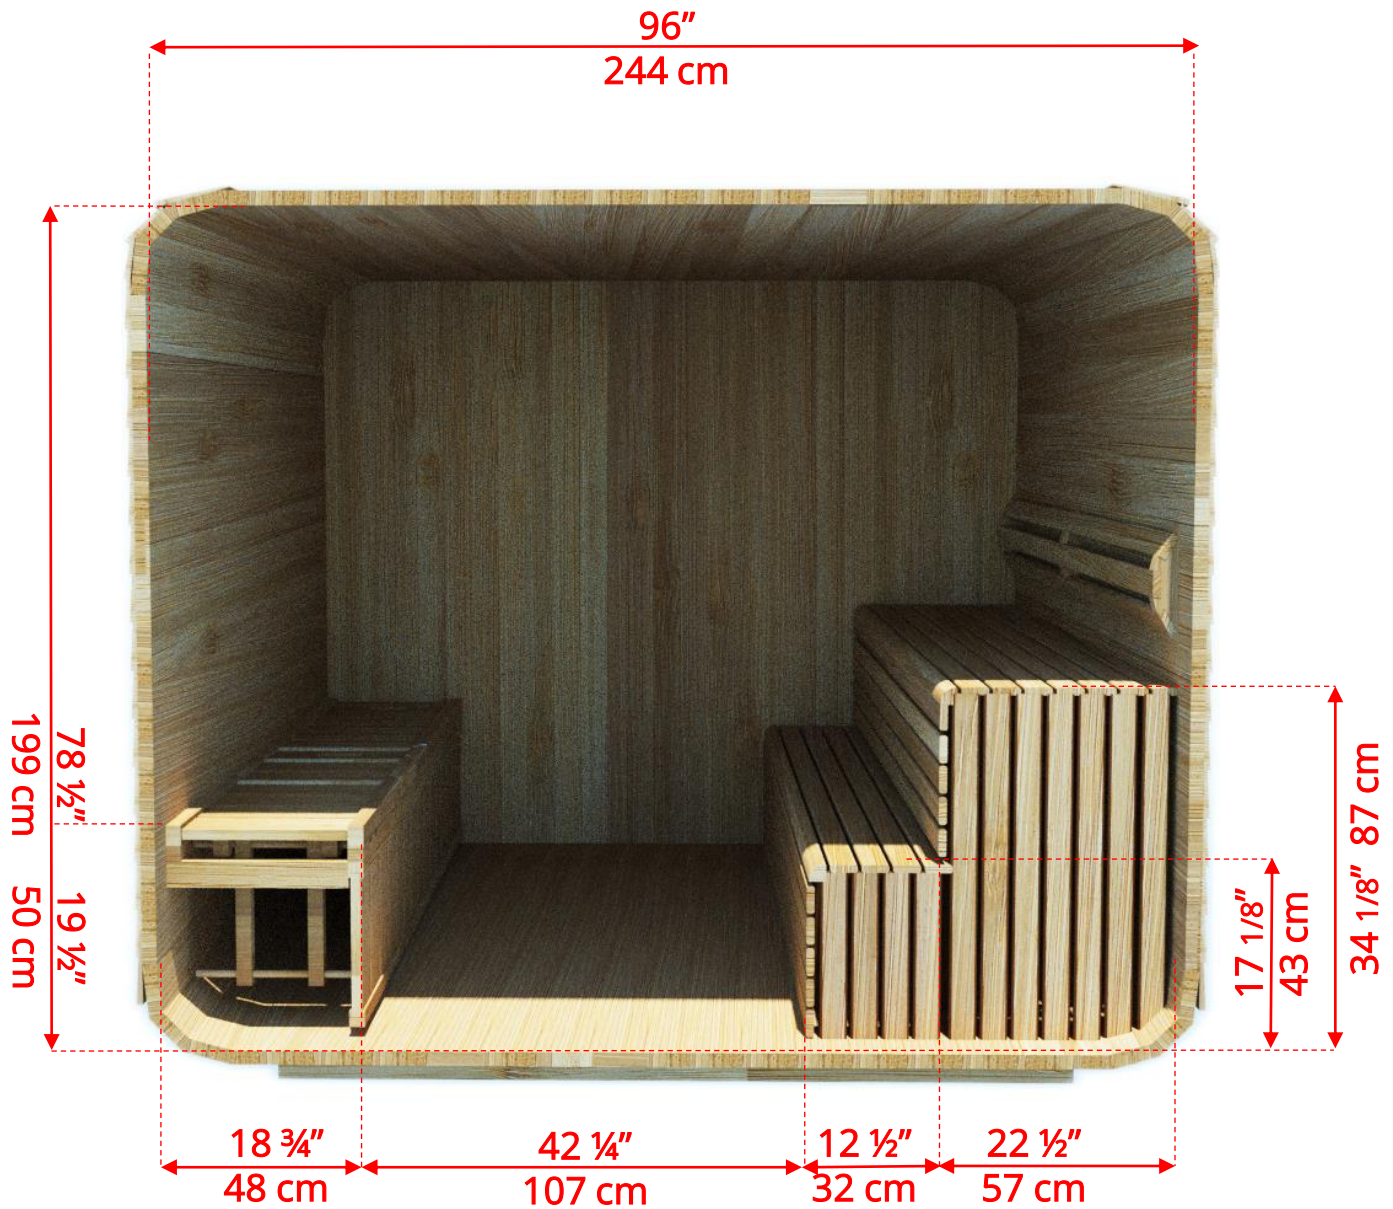

880LUP/882LUP 8'x8' (244cm x 244cm) Luna Sauna with Porch

LURBL8
Luna L Benches on Right Side

880LUP/882LUP 8'x8' (244cm x 244cm) Luna Sauna with Porch

LULBL8
Luna L Benches on Left Side

880LUP/882LUP 8'x8' (244cm x 244cm) Luna Sauna with Porch

LULBL8
Luna L Benches on Left Side

880LUP/882LUP 8'x8' (244cm x 244cm) Luna Sauna with Porch

LUSIDE8
8' Luna Side Wall Benches

880LUP/882LUP

8'x8' (244cm x 244cm) Luna Sauna with Porch

LULRSIDE8
8' Luna Lounge on Right, 2 Tier on Left

880LUP/882LUP 8'x8' (244cm x 244cm) Luna Sauna with Porch

LULLSIDE8
8' Luna Lounge on Left, 2 Tier on Right

880LUP/882LUP 8'x8' (244cm x 244cm) Luna Sauna with Porch

LULPO
Lounge Benches for Porch

880LUP/882LUP 8'x8' (244cm x 244cm) Luna Sauna with Porch

LUBACK
Lounge Bench on Back Wall

880LUP/882LUP 8'x8' (244cm x 244cm) Luna Sauna with Porch

LULSIDE8 8' Luna Side Wall Lounge Benches

880LUP/882LUP 8'x8' (244cm x 244cm) Luna Sauna with Porch

Wood Burning Heater