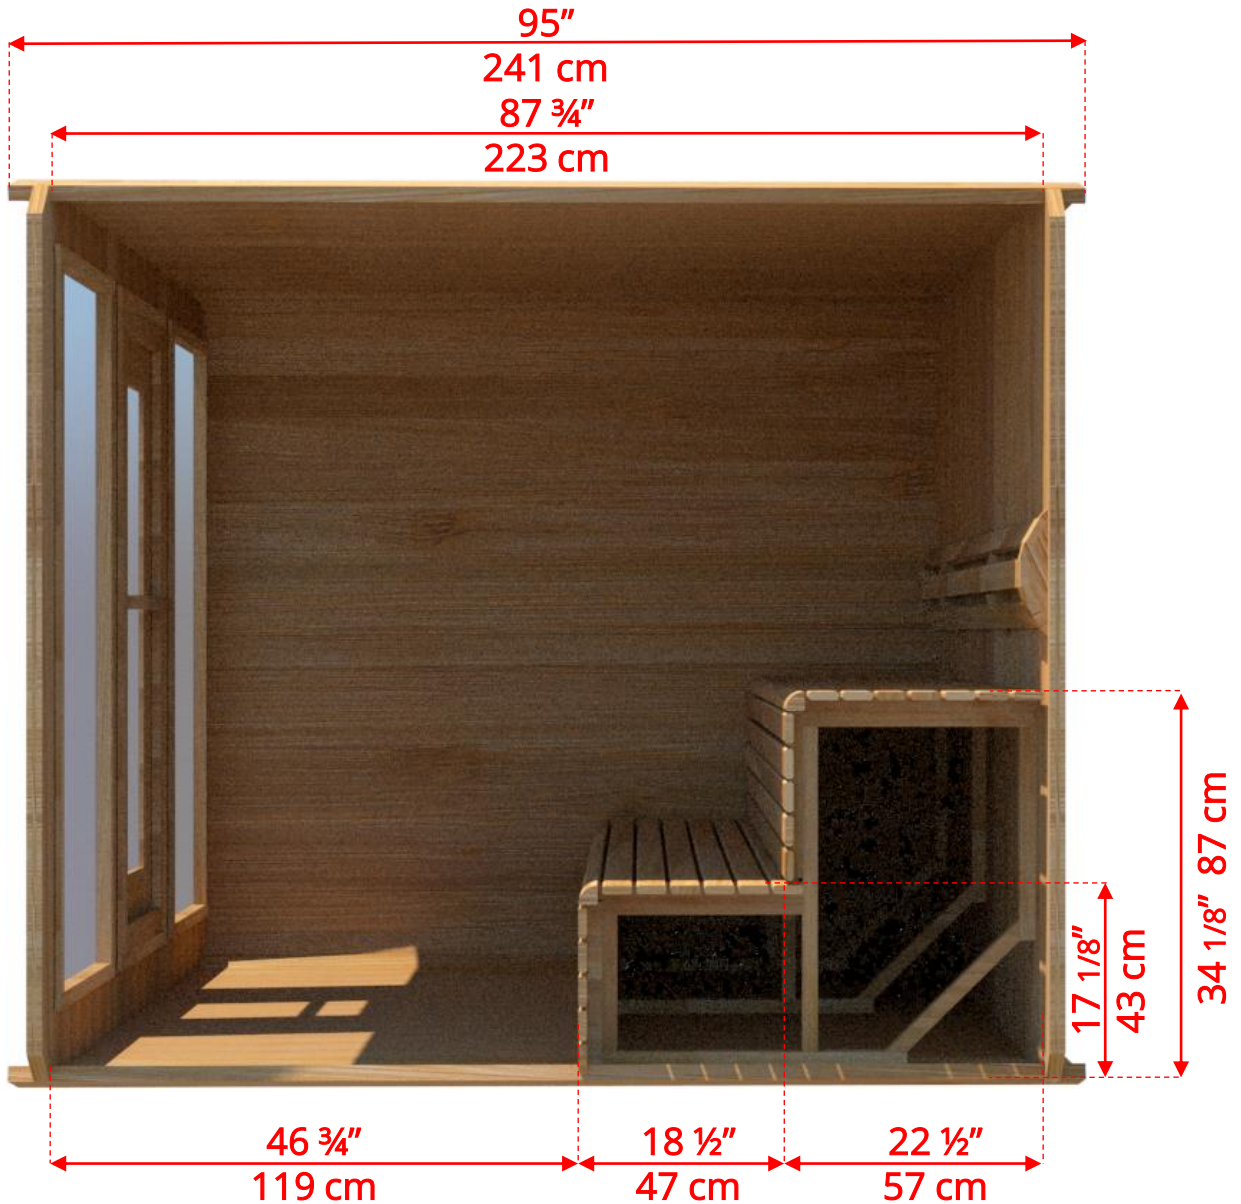

880LUP/882LUP 8'x8' (244cm x 244cm) Luna Sauna with Porch

880LUP/882LUP 8'x8' (244cm x 244cm) Luna Sauna with Porch

Floor Joist Spacing 7" (18cm) in from each end – 15 3/4" (40cm) spacing

880LUP/882LUP 8'x8' (244cm x 244cm) Luna Sauna with Porch

LUBACKB78
2 Tier Benches on Back Wall

880LUP/882LUP 8'x8' (244cm x 244cm) Luna Sauna with Porch

LUBACKB78
2 Tier Benches on Back Wall

880LUP/882LUP 8'x8' (244cm x 244cm) Luna Sauna with Porch

LURBL8
Luna L Benches on Right Side

880LUP/882LUP 8'x8' (244cm x 244cm) Luna Sauna with Porch

LURBL8
Luna L Benches on Right Side

880LUP/882LUP 8'x8' (244cm x 244cm) Luna Sauna with Porch

LULBL8
Luna L Benches on Left Side

880LUP/882LUP 8'x8' (244cm x 244cm) Luna Sauna with Porch

LULBL8
Luna L Benches on Left Side

880LUP/882LUP 8'x8' (244cm x 244cm) Luna Sauna with Porch

LUSIDE8
8' Luna Side Wall Benches

880LUP/882LUP

8'x8' (244cm x 244cm) Luna Sauna with Porch

LULRSIDE8
8' Luna Lounge on Right, 2 Tier on Left