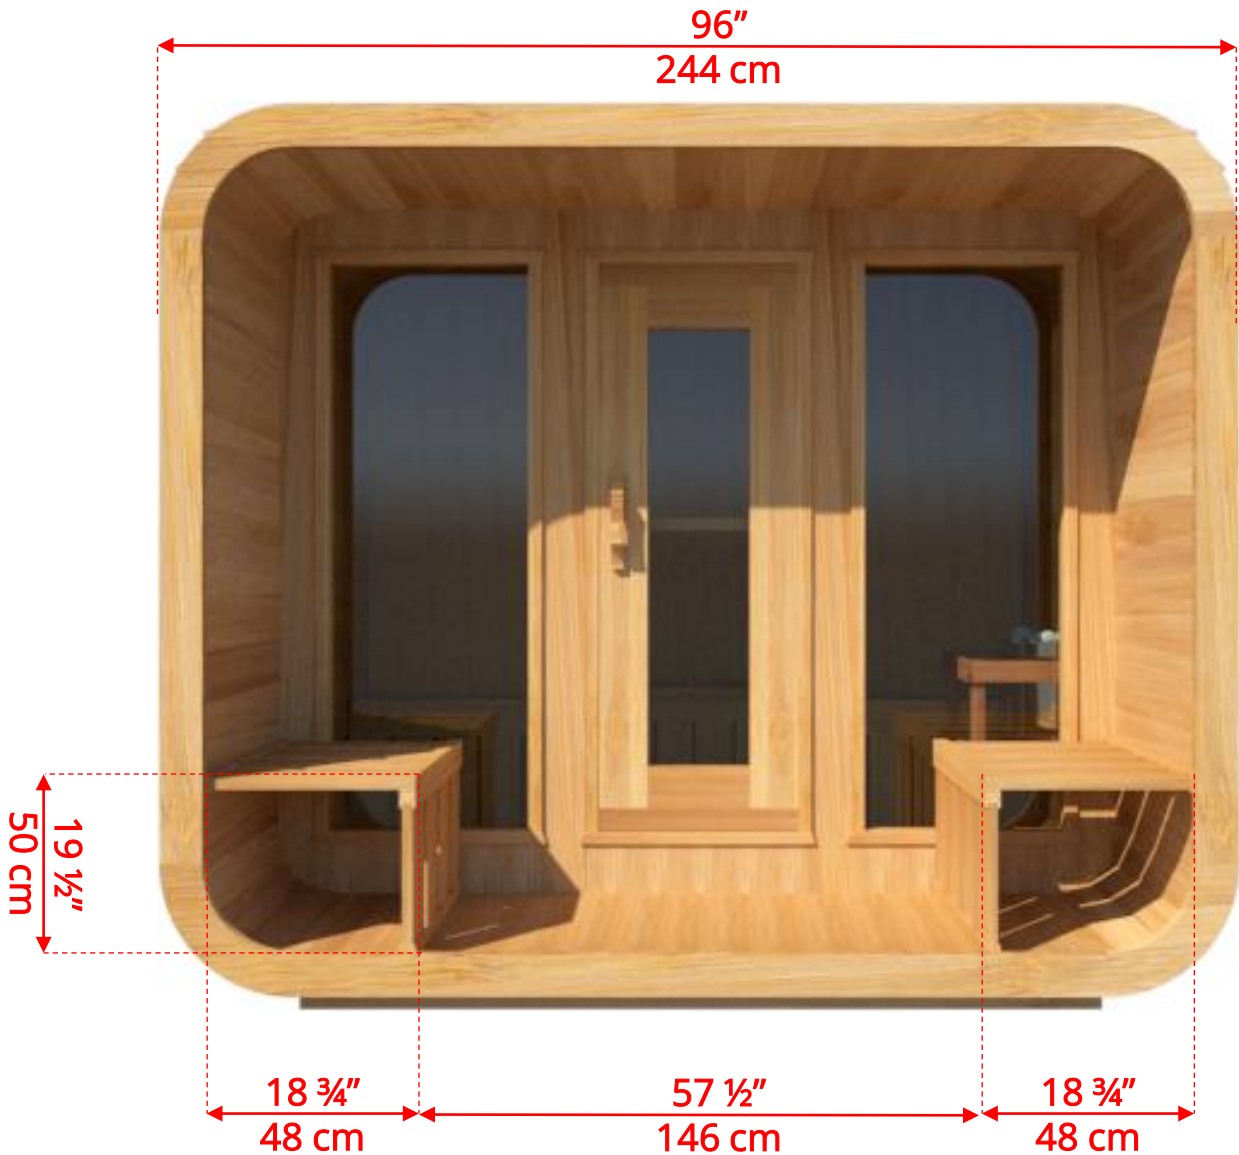

880LUP/882LUP 8'x8' (244cm x 244cm) Luna Sauna with Porch

LURBL8
Luna L Benches on Right Side

880LUP/882LUP 8'x8' (244cm x 244cm) Luna Sauna with Porch

LULBL8
Luna L Benches on Left Side

880LUP/882LUP 8'x8' (244cm x 244cm) Luna Sauna with Porch

LULBL8
Luna L Benches on Left Side

880LUP/882LUP 8'x8' (244cm x 244cm) Luna Sauna with Porch

LUSIDE8
8' Luna Side Wall Benches

880LUP/882LUP

8'x8' (244cm x 244cm) Luna Sauna with Porch

LULRSIDE8
8' Luna Lounge on Right, 2 Tier on Left

880LUP/882LUP 8'x8' (244cm x 244cm) Luna Sauna with Porch

LULLSIDE8
8' Luna Lounge on Left, 2 Tier on Right

880LUP/882LUP 8'x8' (244cm x 244cm) Luna Sauna with Porch

LULPO
Lounge Benches for Porch

880LUP/882LUP 8'x8' (244cm x 244cm) Luna Sauna with Porch

LUBACK
Lounge Bench on Back Wall

880LUP/882LUP 8'x8' (244cm x 244cm) Luna Sauna with Porch

LULSIDE8 8' Luna Side Wall Lounge Benches

880LUP/882LUP 8'x8' (244cm x 244cm) Luna Sauna with Porch

Wood Burning Heater