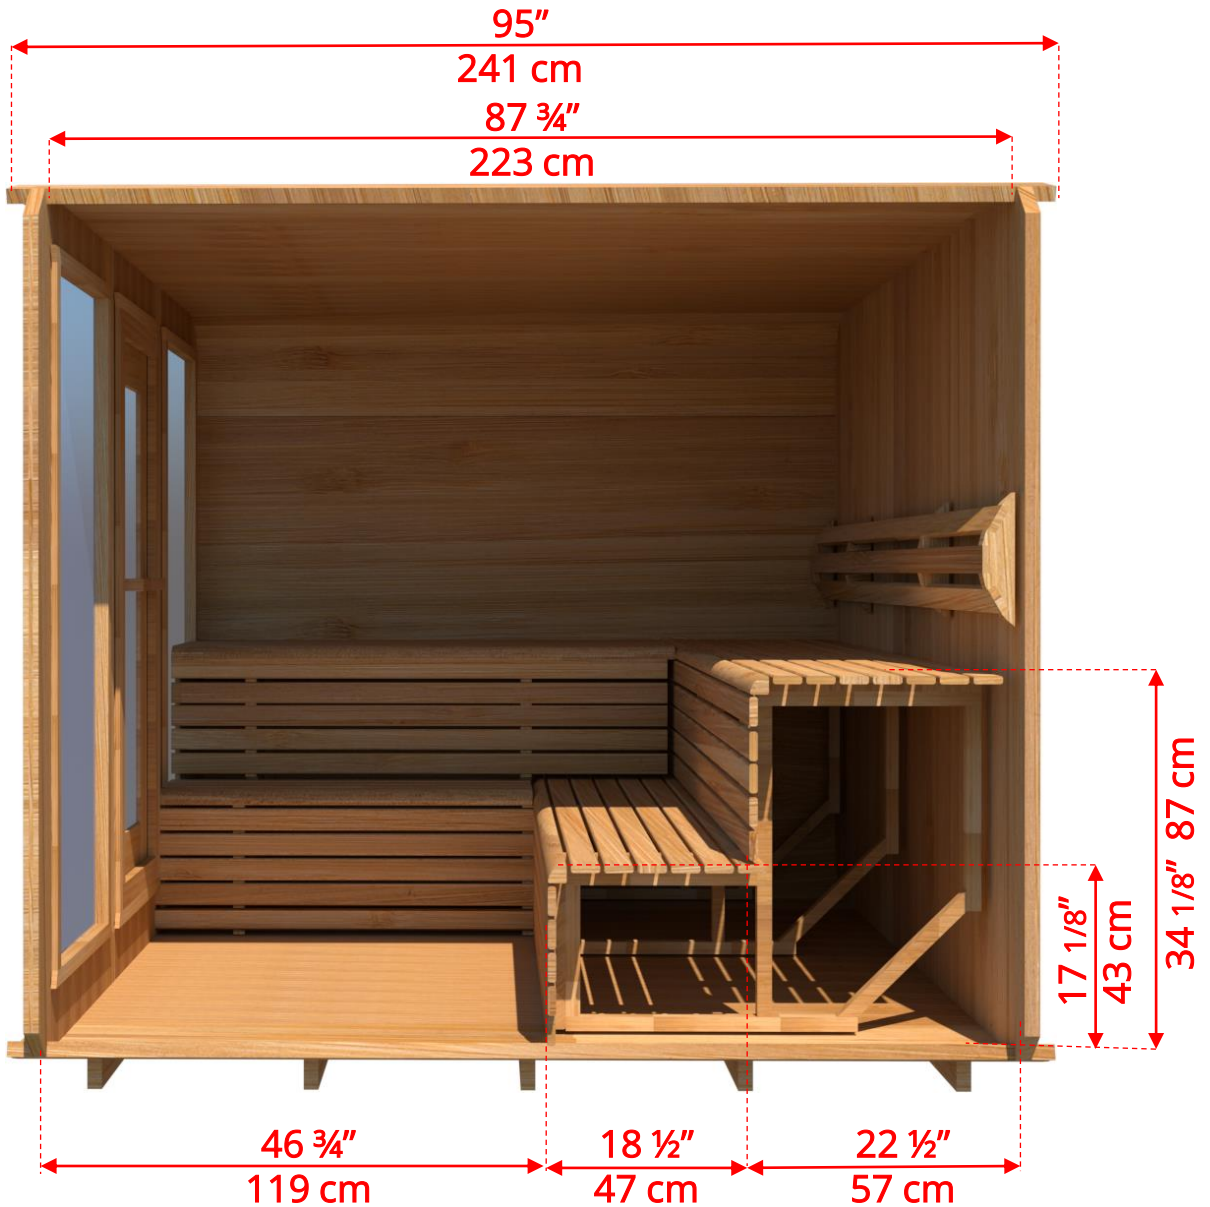

LUBACKB78
2 Tier Benches on Back Wall

880LUP/882LUP 8'x8' (244cm x 244cm) Luna Sauna with Porch

LUBACKB78
2 Tier Benches on Back Wall

880LUP/882LUP 8'x8' (244cm x 244cm) Luna Sauna with Porch

LURBL8
Luna L Benches on Right Side

880LUP/882LUP 8'x8' (244cm x 244cm) Luna Sauna with Porch

LURBL8
Luna L Benches on Right Side

880LUP/882LUP 8'x8' (244cm x 244cm) Luna Sauna with Porch

LULBL8
Luna L Benches on Left Side

880LUP/882LUP 8'x8' (244cm x 244cm) Luna Sauna with Porch

LULBL8
Luna L Benches on Left Side

880LUP/882LUP 8'x8' (244cm x 244cm) Luna Sauna with Porch

LUSIDE8
8' Luna Side Wall Benches

880LUP/882LUP

8'x8' (244cm x 244cm) Luna Sauna with Porch

LULRSIDE8
8' Luna Lounge on Right, 2 Tier on Left

880LUP/882LUP 8'x8' (244cm x 244cm) Luna Sauna with Porch

LULLSIDE8
8' Luna Lounge on Left, 2 Tier on Right

880LUP/882LUP 8'x8' (244cm x 244cm) Luna Sauna with Porch

LULPO
Lounge Benches for Porch

880LUP/882LUP 8'x8' (244cm x 244cm) Luna Sauna with Porch