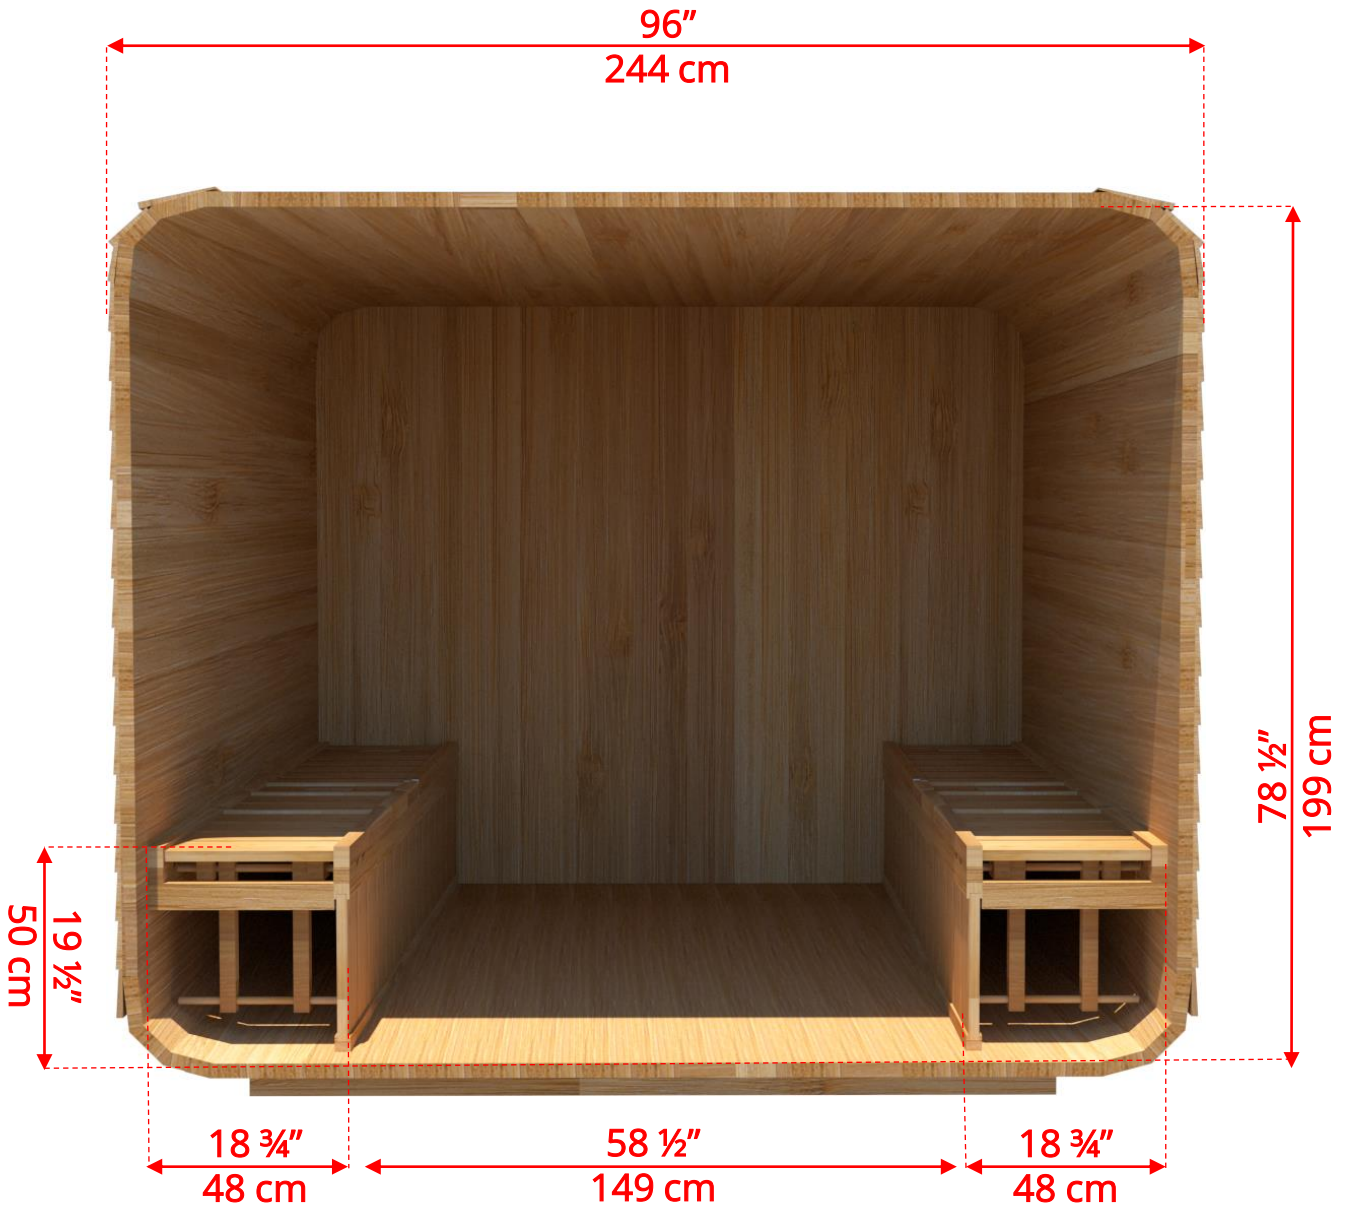

880LUP/882LUP 8'x8' (244cm x 244cm) Luna Sauna with Porch

LURBL8
Luna L Benches on Right Side

880LUP/882LUP 8'x8' (244cm x 244cm) Luna Sauna with Porch

LULBL8
Luna L Benches on Left Side

880LUP/882LUP 8'x8' (244cm x 244cm) Luna Sauna with Porch

LULBL8
Luna L Benches on Left Side

880LUP/882LUP 8'x8' (244cm x 244cm) Luna Sauna with Porch

LUSIDE8
8' Luna Side Wall Benches

880LUP/882LUP

8'x8' (244cm x 244cm) Luna Sauna with Porch

LULRSIDE8
8' Luna Lounge on Right, 2 Tier on Left

880LUP/882LUP 8'x8' (244cm x 244cm) Luna Sauna with Porch

LULLSIDE8
8' Luna Lounge on Left, 2 Tier on Right

880LUP/882LUP 8'x8' (244cm x 244cm) Luna Sauna with Porch

LULPO
Lounge Benches for Porch

880LUP/882LUP 8'x8' (244cm x 244cm) Luna Sauna with Porch

LUBACK
Lounge Bench on Back Wall

880LUP/882LUP 8'x8' (244cm x 244cm) Luna Sauna with Porch

LULSIDE8 8' Luna Side Wall Lounge Benches

880LUP/882LUP 8'x8' (244cm x 244cm) Luna Sauna with Porch

Wood Burning Heater