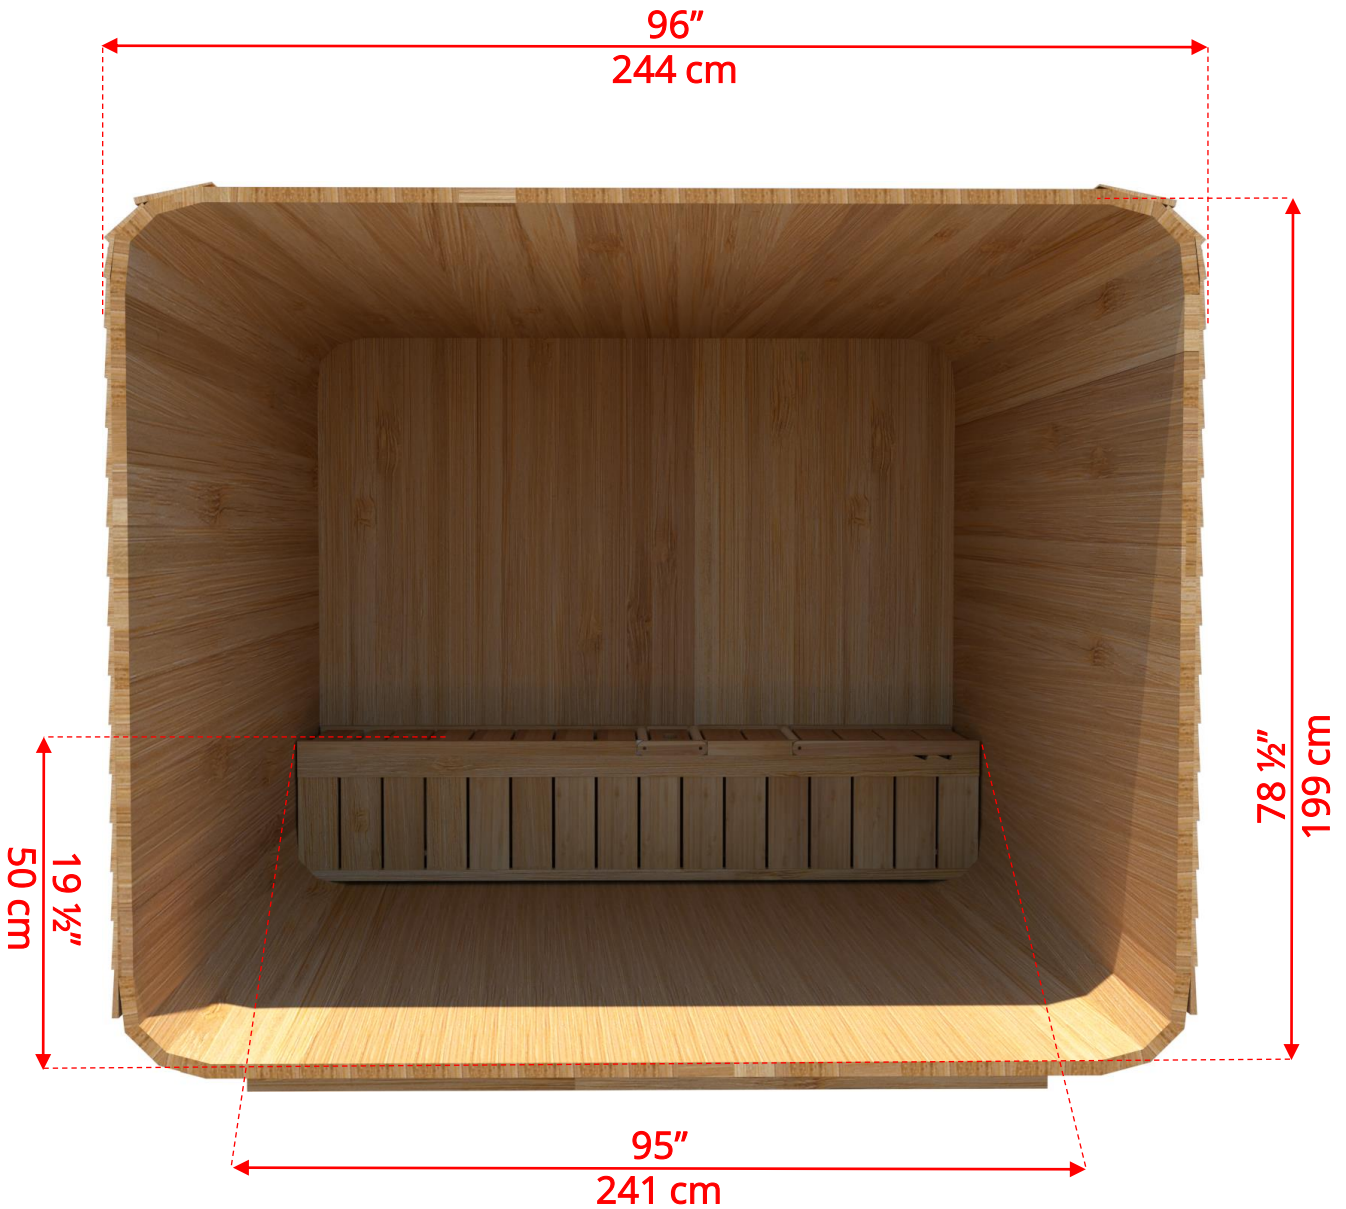

880LUP/882LUP 8'x8' (244cm x 244cm) Luna Sauna with Porch

LURBL8
Luna L Benches on Right Side

880LUP/882LUP 8'x8' (244cm x 244cm) Luna Sauna with Porch

LULBL8
Luna L Benches on Left Side

880LUP/882LUP 8'x8' (244cm x 244cm) Luna Sauna with Porch

LULBL8
Luna L Benches on Left Side

880LUP/882LUP 8'x8' (244cm x 244cm) Luna Sauna with Porch

LUSIDE8
8' Luna Side Wall Benches

880LUP/882LUP

8'x8' (244cm x 244cm) Luna Sauna with Porch

LULRSIDE8
8' Luna Lounge on Right, 2 Tier on Left

880LUP/882LUP 8'x8' (244cm x 244cm) Luna Sauna with Porch

LULLSIDE8
8' Luna Lounge on Left, 2 Tier on Right

880LUP/882LUP 8'x8' (244cm x 244cm) Luna Sauna with Porch

LULPO
Lounge Benches for Porch

880LUP/882LUP 8'x8' (244cm x 244cm) Luna Sauna with Porch

LUBACK
Lounge Bench on Back Wall

880LUP/882LUP 8'x8' (244cm x 244cm) Luna Sauna with Porch

LULSIDE8 8' Luna Side Wall Lounge Benches

880LUP/882LUP 8'x8' (244cm x 244cm) Luna Sauna with Porch

Wood Burning Heater