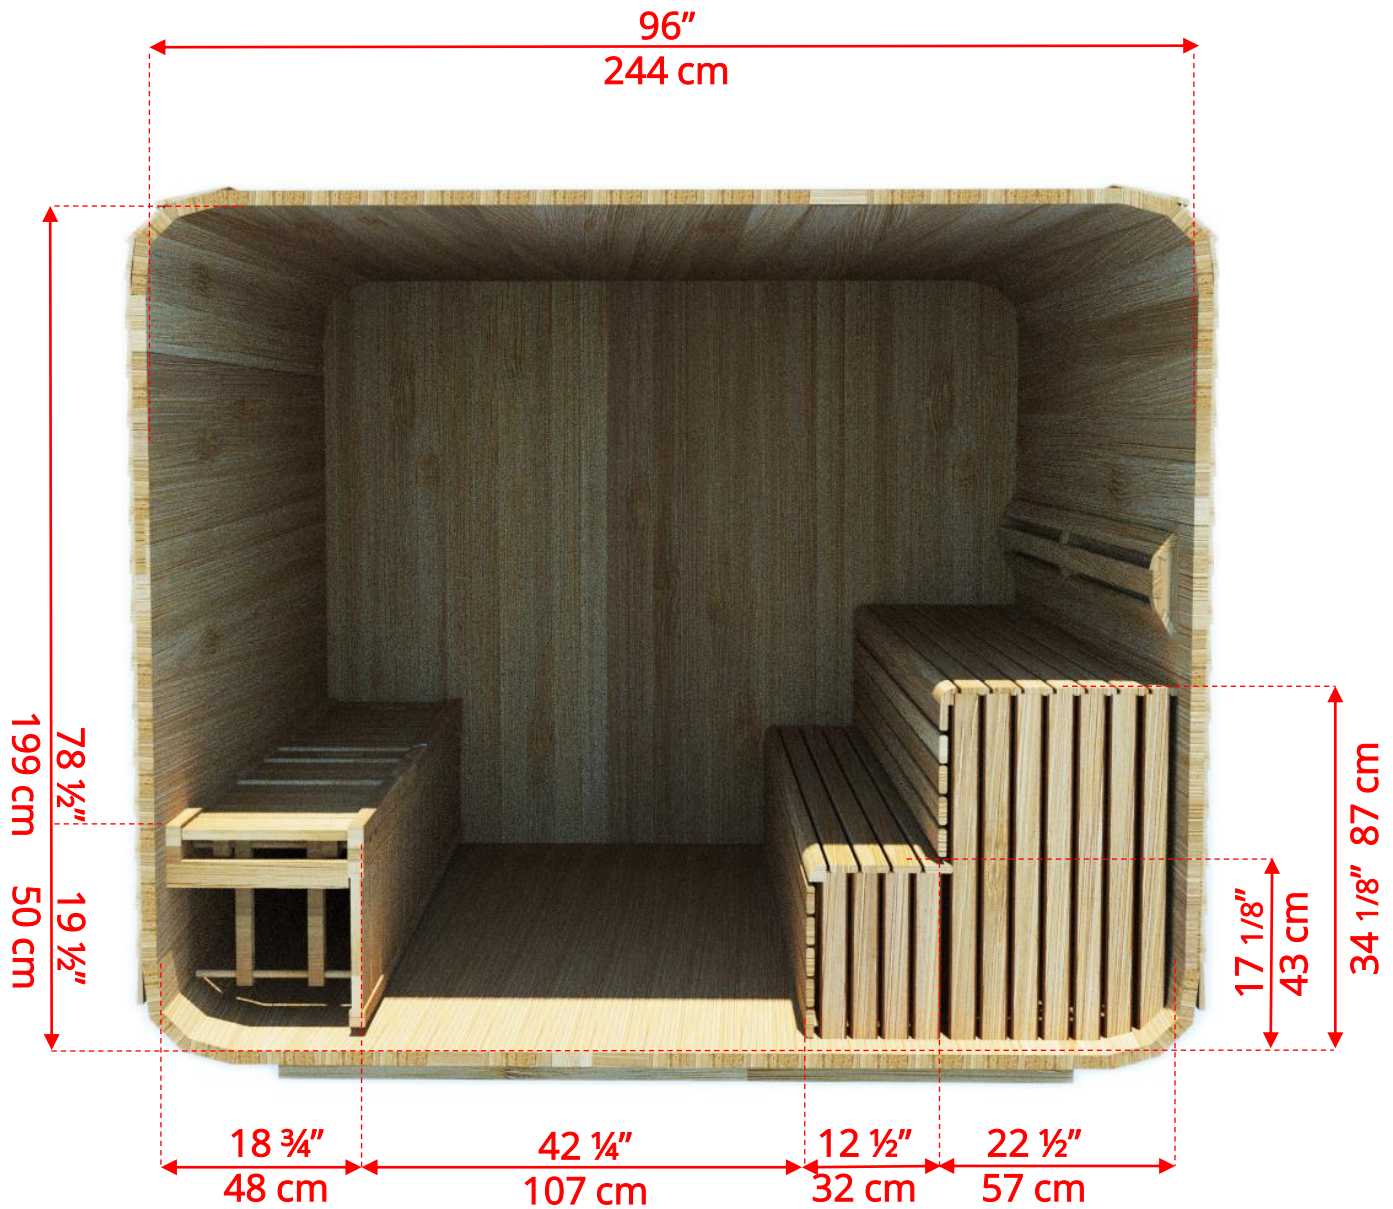

870LUP/872LUP 8'x7' (244cm x 214cm) Luna Sauna with Porch

LURBL7
Luna L Benches on Right Side

870LUP/872LUP 8'x7' (244cm x 214cm) Luna Sauna with Porch

LULBL7
Luna L Benches on Left Side

870LUP/872LUP 8'x7' (244cm x 214cm) Luna Sauna with Porch

LULBL7
Luna L Benches on Left Side

870LUP/872LUP 8'x7' (244cm x 214cm) Luna Sauna with Porch

LUSIDE7
7' Luna Side Wall Benches

870LUP/872LUP 8'x7' (244cm x 214cm) Luna Sauna with Porch

LULRSIDE7
7' Luna Lounge on Right, 2 Tier on Left

870LUP/872LUP 8'x7' (244cm x 214cm) Luna Sauna with Porch

LULLSIDE7
7' Luna Lounge on Left, 2 Tier on Right

870LUP/872LUP 8'x7' (244cm x 214cm) Luna Sauna with Porch

LULPO
Lounge Benches for Porch

870LUP/872LUP 8'x7' (244cm x 214cm) Luna Sauna with Porch

LUBACK
Lounge Bench on Back Wall

870LUP/872LUP 8'x7' (244cm x 214cm) Luna Sauna with Porch

LULSIDE7
7' Luna Side Wall Lounge Benches

870LUP/872LUP 8'x7' (244cm x 214cm) Luna Sauna with Porch

Wood Burning Heater