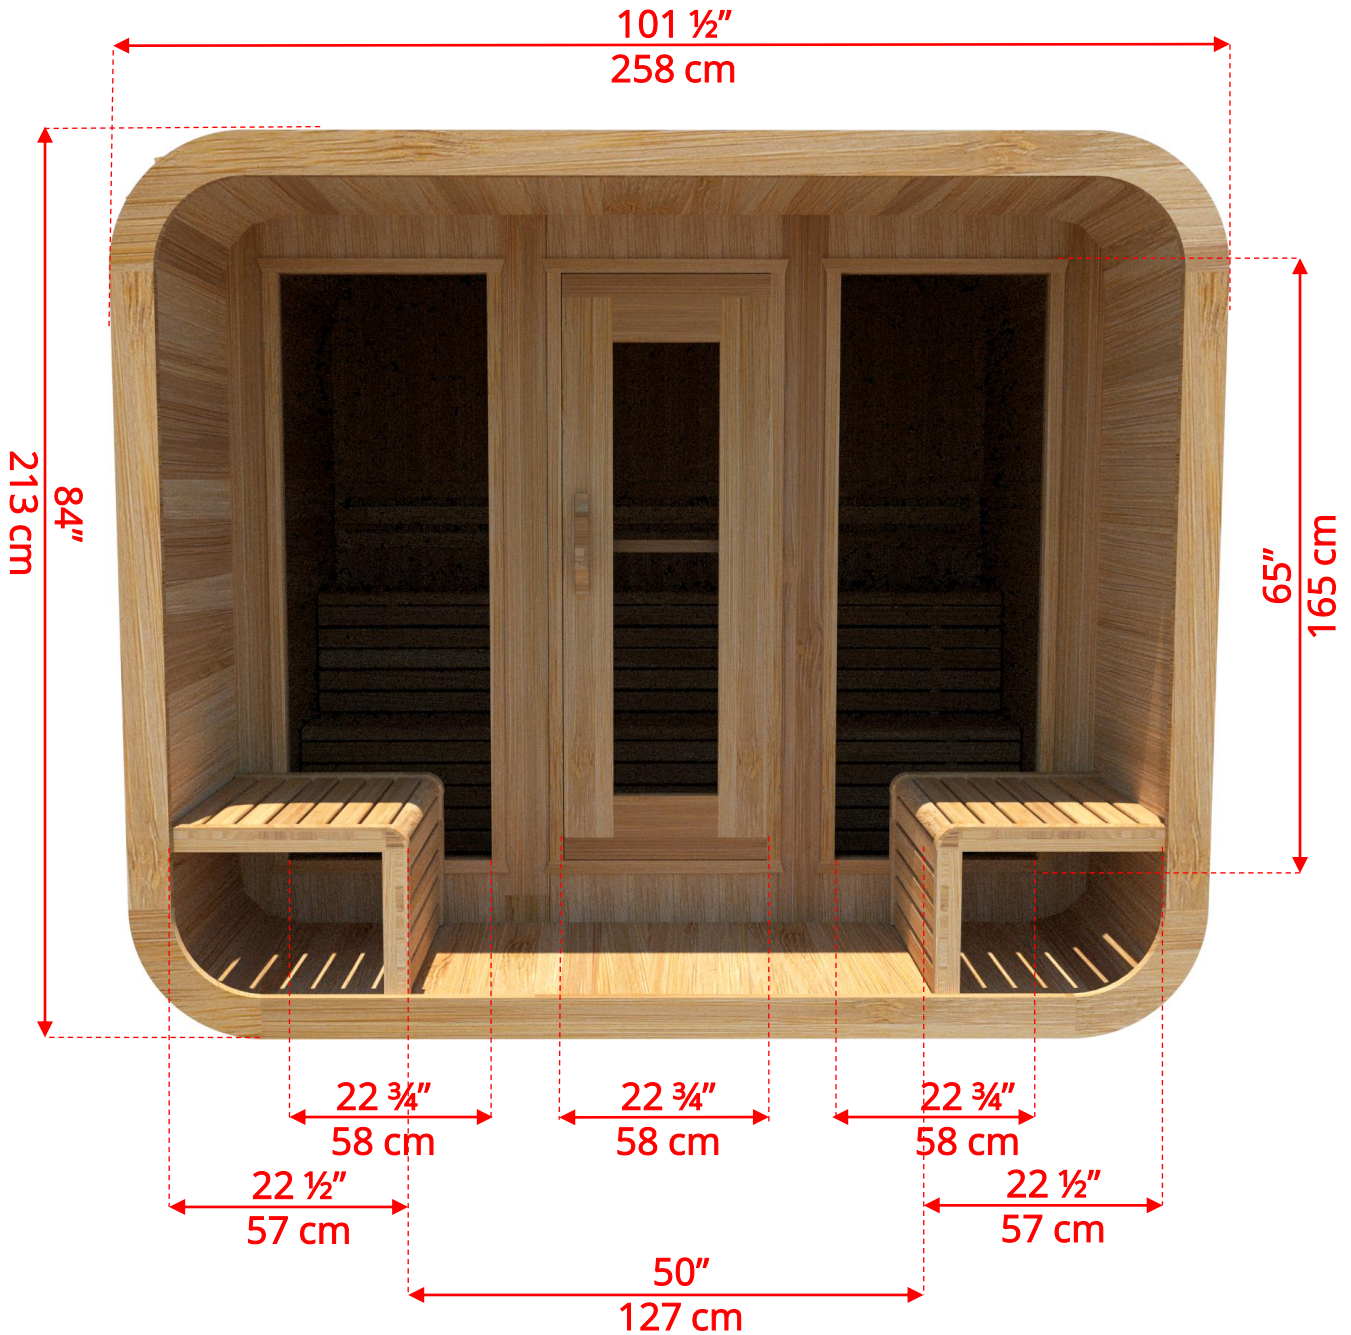

870LUP/872LUP 8'x7' (244cm x 214cm) Luna Sauna with Porch

870LUP/872LUP 8'x7' (244cm x 214cm) Luna Sauna with Porch

Floor Joist Spacing 7" (18cm) in from each end – 13 3/4" (35cm) spacing

870LUP/872LUP 8'x7' (244cm x 214cm) Luna Sauna with Porch

LUBACKB78
2 Tier Benches on Back Wall

870LUP/872LUP 8'x7' (244cm x 214cm) Luna Sauna with Porch

LUBACKB78
2 Tier Benches on Back Wall

870LUP/872LUP 8'x7' (244cm x 214cm) Luna Sauna with Porch

LURBL7
Luna L Benches on Right Side

870LUP/872LUP 8'x7' (244cm x 214cm) Luna Sauna with Porch

LURBL7
Luna L Benches on Right Side

870LUP/872LUP 8'x7' (244cm x 214cm) Luna Sauna with Porch

LULBL7
Luna L Benches on Left Side

870LUP/872LUP 8'x7' (244cm x 214cm) Luna Sauna with Porch

LULBL7
Luna L Benches on Left Side

870LUP/872LUP 8'x7' (244cm x 214cm) Luna Sauna with Porch

LUSIDE7
7' Luna Side Wall Benches

870LUP/872LUP 8'x7' (244cm x 214cm) Luna Sauna with Porch

LULRSIDE7
7' Luna Lounge on Right, 2 Tier on Left