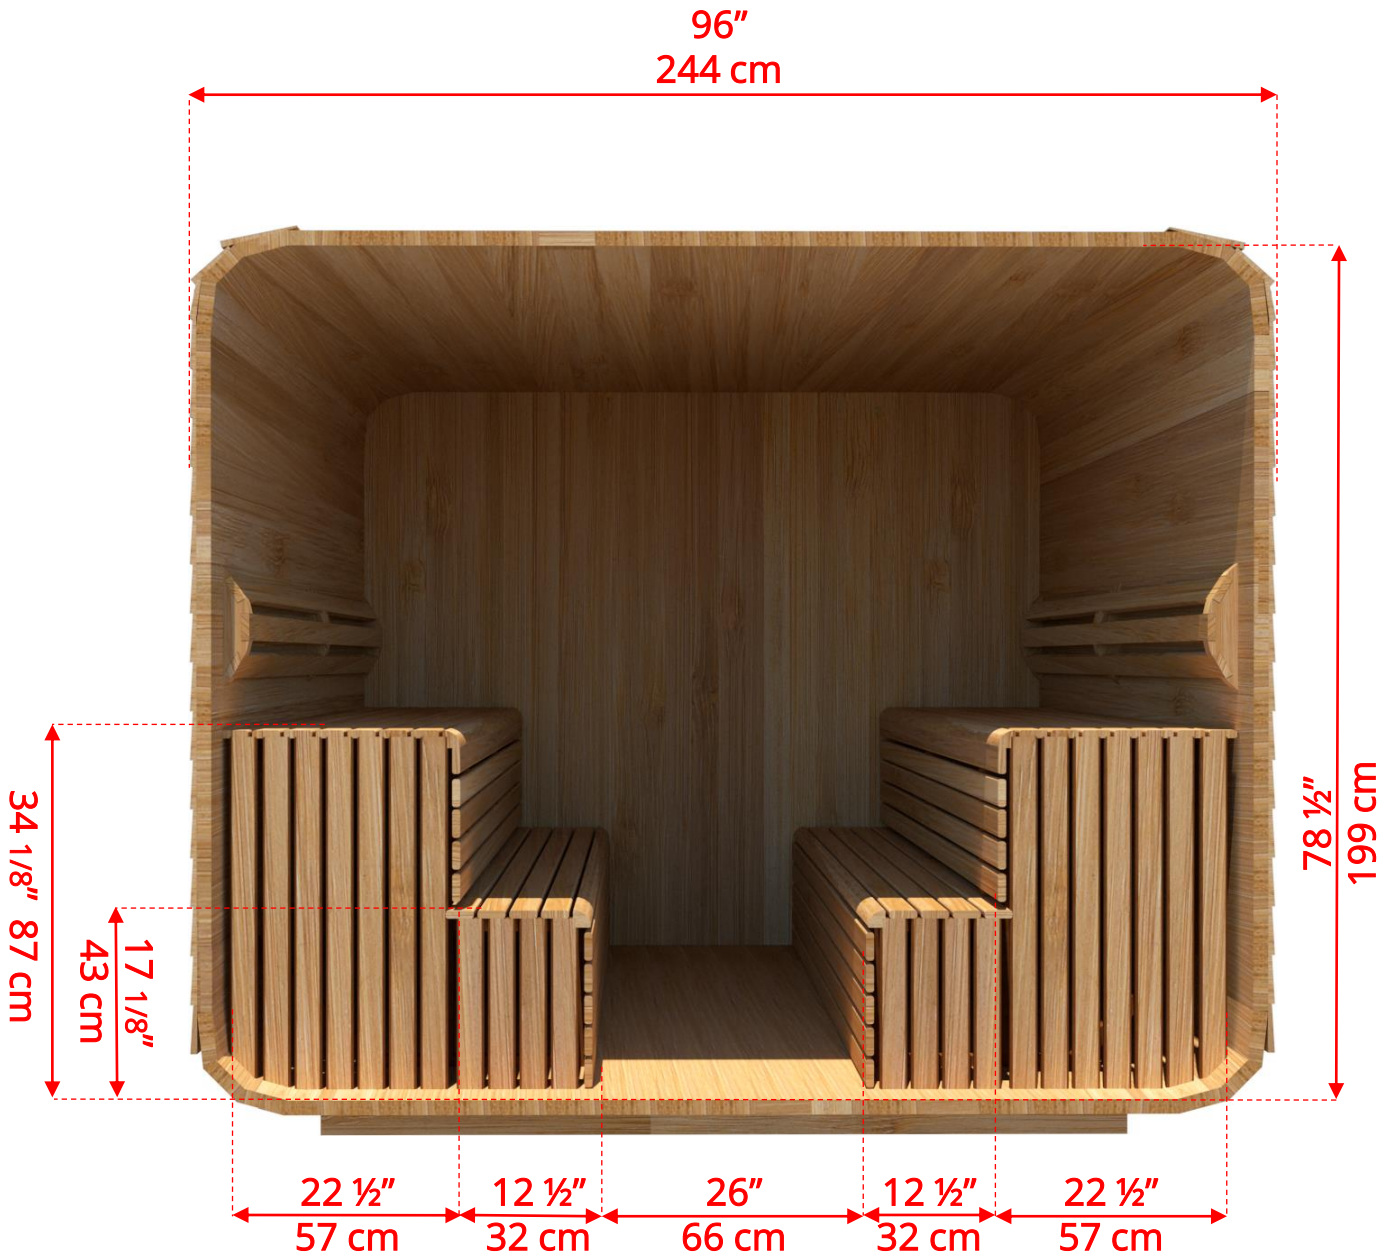

LUBACKB78
2 Tier Benches on Back Wall

870LUP/872LUP 8'x7' (244cm x 214cm) Luna Sauna with Porch

LUBACKB78
2 Tier Benches on Back Wall

870LUP/872LUP 8'x7' (244cm x 214cm) Luna Sauna with Porch

LURBL7
Luna L Benches on Right Side

870LUP/872LUP 8'x7' (244cm x 214cm) Luna Sauna with Porch

LURBL7
Luna L Benches on Right Side

870LUP/872LUP 8'x7' (244cm x 214cm) Luna Sauna with Porch

LULBL7
Luna L Benches on Left Side

870LUP/872LUP 8'x7' (244cm x 214cm) Luna Sauna with Porch

LULBL7
Luna L Benches on Left Side

870LUP/872LUP 8'x7' (244cm x 214cm) Luna Sauna with Porch

LUSIDE7
7' Luna Side Wall Benches

870LUP/872LUP 8'x7' (244cm x 214cm) Luna Sauna with Porch

LULRSIDE7
7' Luna Lounge on Right, 2 Tier on Left

870LUP/872LUP 8'x7' (244cm x 214cm) Luna Sauna with Porch

LULLSIDE7
7' Luna Lounge on Left, 2 Tier on Right

870LUP/872LUP 8'x7' (244cm x 214cm) Luna Sauna with Porch

LULPO
Lounge Benches for Porch

870LUP/872LUP 8'x7' (244cm x 214cm) Luna Sauna with Porch