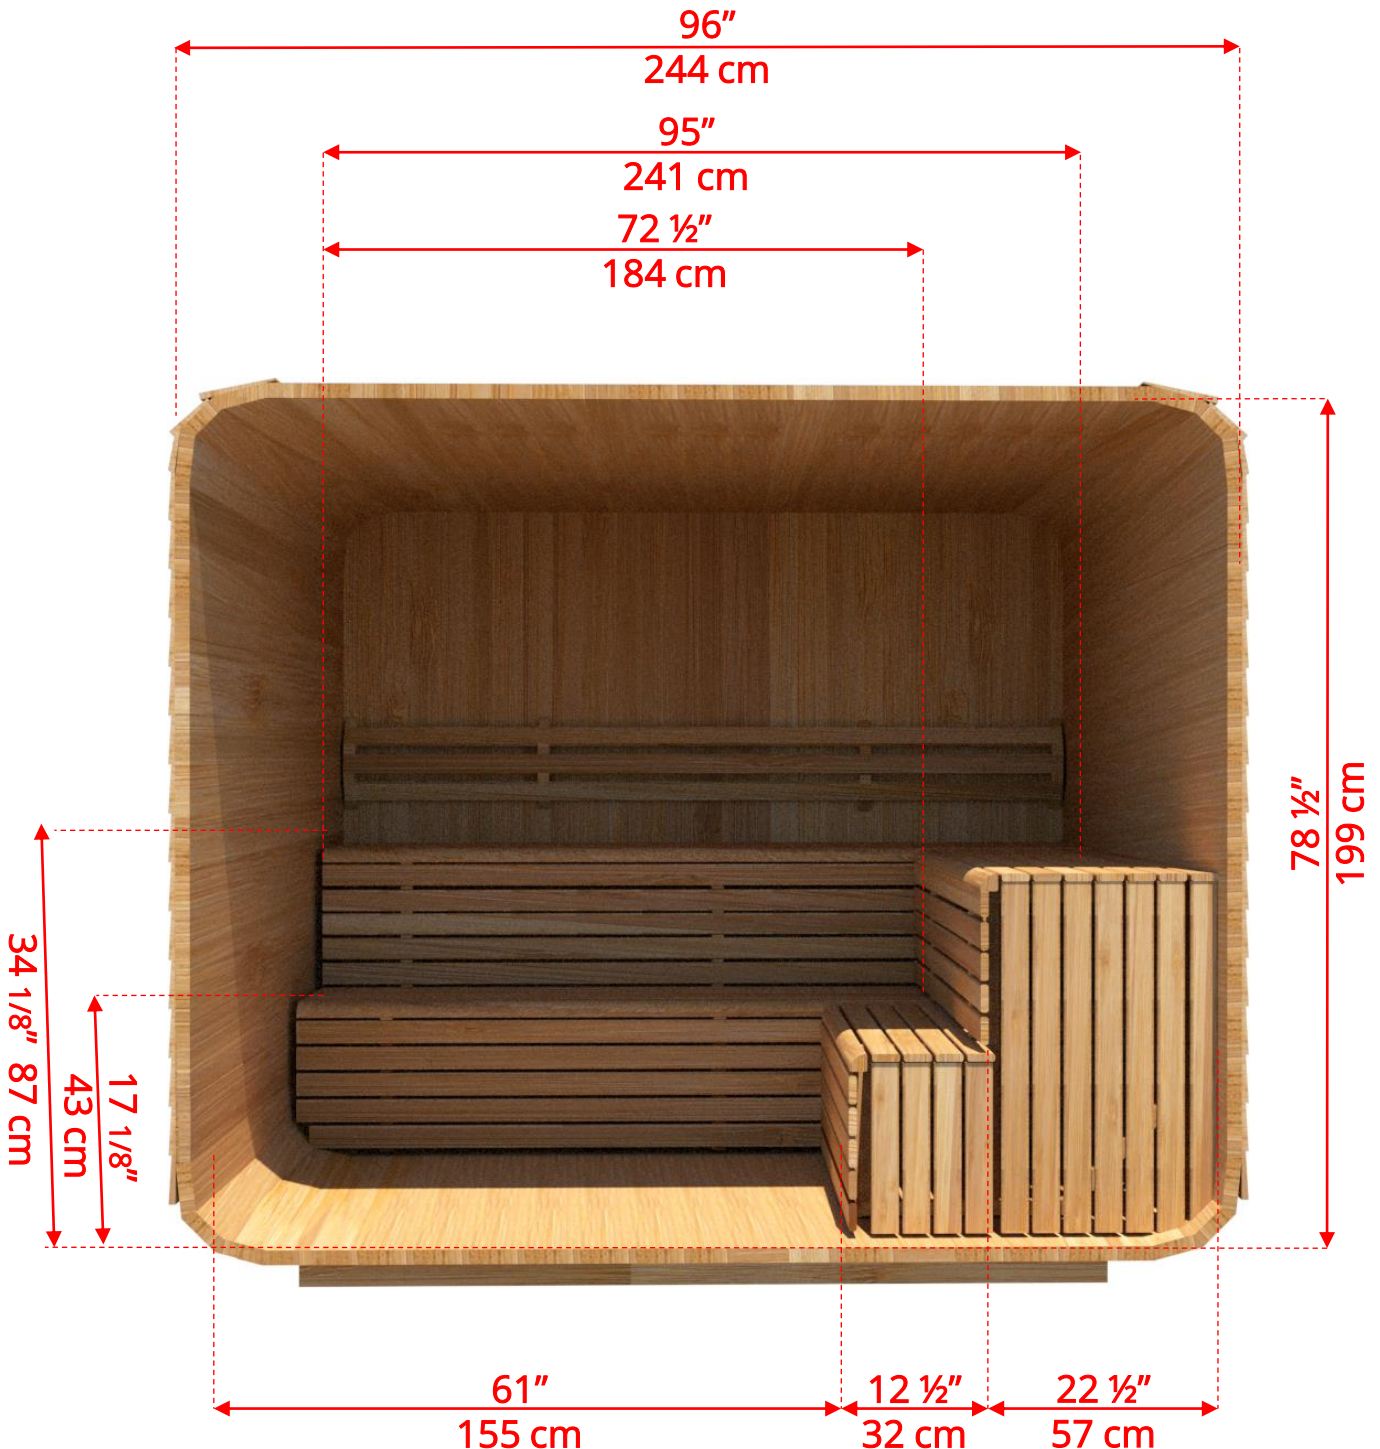

870LUP/872LUP 8'x7' (244cm x 214cm) Luna Sauna with Porch

870LUP/872LUP 8'x7' (244cm x 214cm) Luna Sauna with Porch

Floor Joist Spacing 7" (18cm) in from each end – 13 3/4" (35cm) spacing

870LUP/872LUP 8'x7' (244cm x 214cm) Luna Sauna with Porch

LUBACKB78
2 Tier Benches on Back Wall

870LUP/872LUP 8'x7' (244cm x 214cm) Luna Sauna with Porch

LUBACKB78
2 Tier Benches on Back Wall

870LUP/872LUP 8'x7' (244cm x 214cm) Luna Sauna with Porch

LURBL7
Luna L Benches on Right Side

870LUP/872LUP 8'x7' (244cm x 214cm) Luna Sauna with Porch

LURBL7
Luna L Benches on Right Side

870LUP/872LUP 8'x7' (244cm x 214cm) Luna Sauna with Porch

LULBL7
Luna L Benches on Left Side

870LUP/872LUP 8'x7' (244cm x 214cm) Luna Sauna with Porch

LULBL7
Luna L Benches on Left Side

870LUP/872LUP 8'x7' (244cm x 214cm) Luna Sauna with Porch

LUSIDE7
7' Luna Side Wall Benches

870LUP/872LUP 8'x7' (244cm x 214cm) Luna Sauna with Porch

LULRSIDE7
7' Luna Lounge on Right, 2 Tier on Left