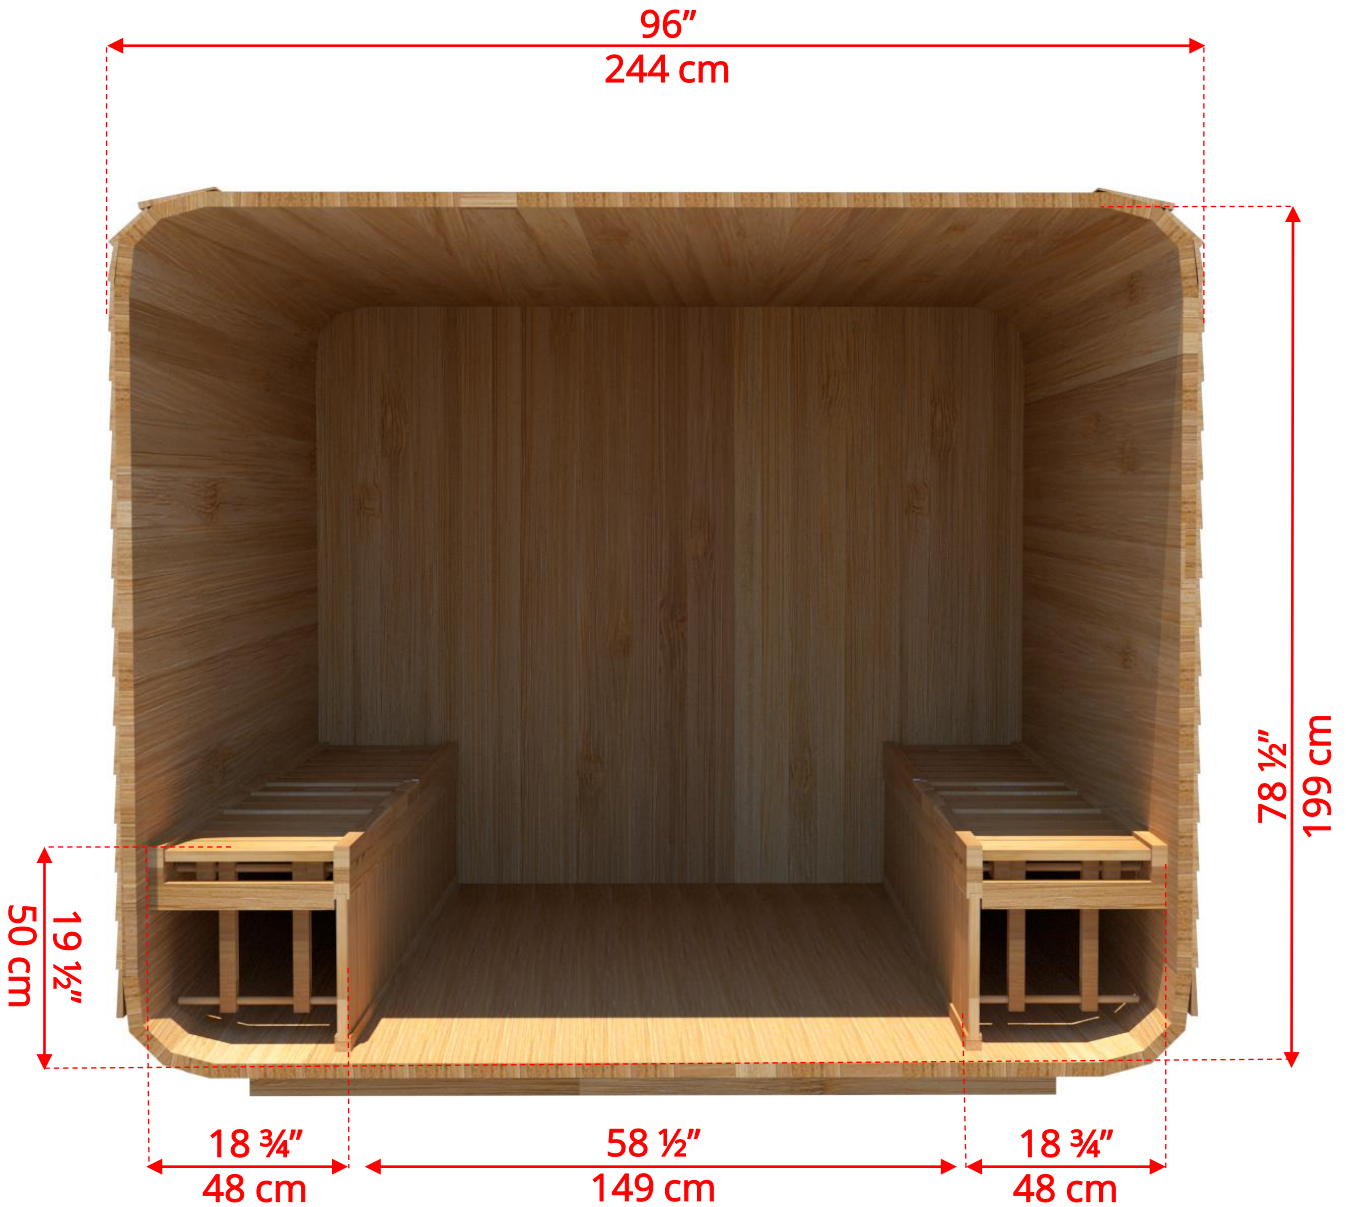

870LUP/872LUP 8'x7' (244cm x 214cm) Luna Sauna with Porch

LURBL7
Luna L Benches on Right Side

870LUP/872LUP 8'x7' (244cm x 214cm) Luna Sauna with Porch

LULBL7
Luna L Benches on Left Side

870LUP/872LUP 8'x7' (244cm x 214cm) Luna Sauna with Porch

LULBL7
Luna L Benches on Left Side

870LUP/872LUP 8'x7' (244cm x 214cm) Luna Sauna with Porch

LUSIDE7
7' Luna Side Wall Benches

870LUP/872LUP 8'x7' (244cm x 214cm) Luna Sauna with Porch

LULRSIDE7
7' Luna Lounge on Right, 2 Tier on Left

870LUP/872LUP 8'x7' (244cm x 214cm) Luna Sauna with Porch

LULLSIDE7
7' Luna Lounge on Left, 2 Tier on Right

870LUP/872LUP 8'x7' (244cm x 214cm) Luna Sauna with Porch

LULPO
Lounge Benches for Porch

870LUP/872LUP 8'x7' (244cm x 214cm) Luna Sauna with Porch

LUBACK
Lounge Bench on Back Wall

870LUP/872LUP 8'x7' (244cm x 214cm) Luna Sauna with Porch

LULSIDE7
7' Luna Side Wall Lounge Benches

870LUP/872LUP 8'x7' (244cm x 214cm) Luna Sauna with Porch

Wood Burning Heater