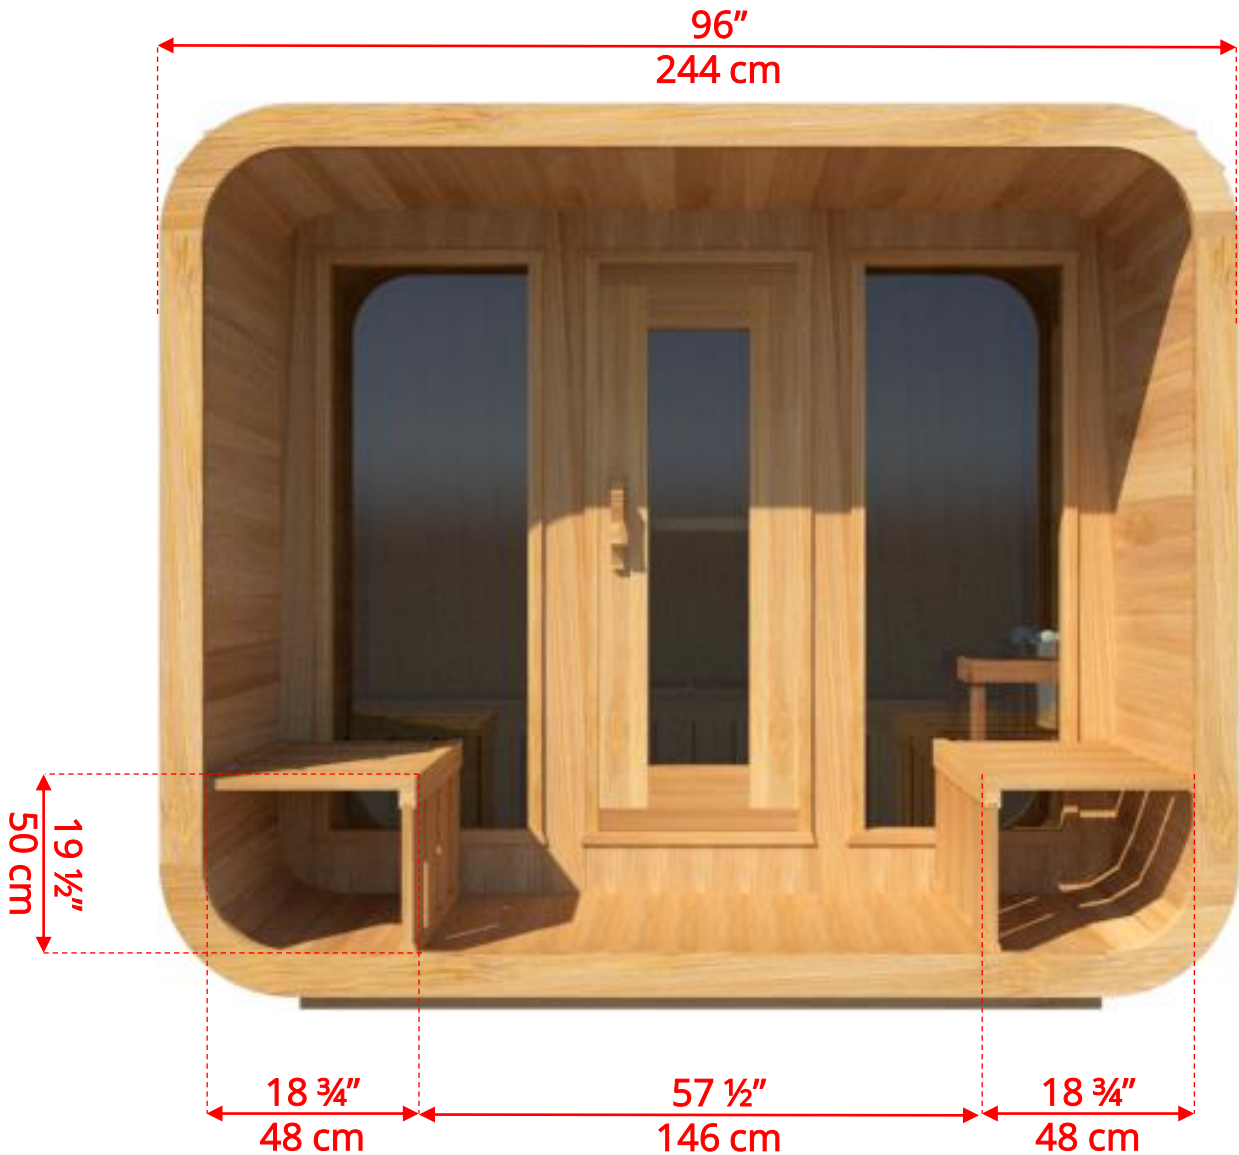

870LUP/872LUP 8'x7' (244cm x 214cm) Luna Sauna with Porch

LURBL7
Luna L Benches on Right Side

870LUP/872LUP 8'x7' (244cm x 214cm) Luna Sauna with Porch

LULBL7
Luna L Benches on Left Side

870LUP/872LUP 8'x7' (244cm x 214cm) Luna Sauna with Porch

LULBL7
Luna L Benches on Left Side

870LUP/872LUP 8'x7' (244cm x 214cm) Luna Sauna with Porch

LUSIDE7
7' Luna Side Wall Benches

870LUP/872LUP 8'x7' (244cm x 214cm) Luna Sauna with Porch

LULRSIDE7
7' Luna Lounge on Right, 2 Tier on Left

870LUP/872LUP 8'x7' (244cm x 214cm) Luna Sauna with Porch

LULLSIDE7
7' Luna Lounge on Left, 2 Tier on Right

870LUP/872LUP 8'x7' (244cm x 214cm) Luna Sauna with Porch

LULPO
Lounge Benches for Porch

870LUP/872LUP 8'x7' (244cm x 214cm) Luna Sauna with Porch

LUBACK
Lounge Bench on Back Wall

870LUP/872LUP 8'x7' (244cm x 214cm) Luna Sauna with Porch

LULSIDE7
7' Luna Side Wall Lounge Benches

870LUP/872LUP 8'x7' (244cm x 214cm) Luna Sauna with Porch

Wood Burning Heater