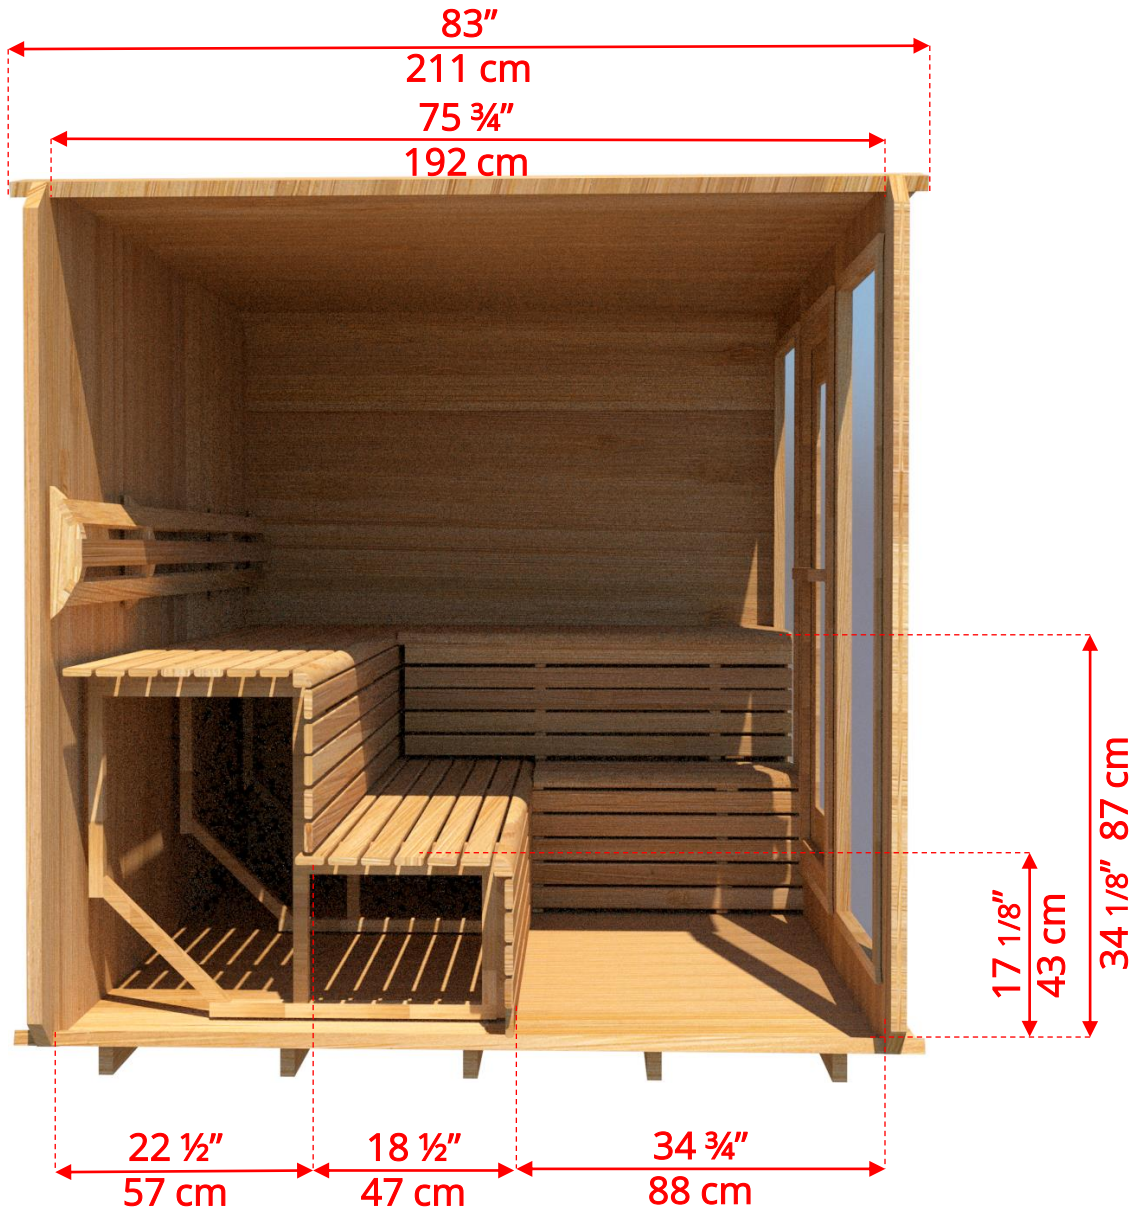

870LUP/872LUP 8'x7' (244cm x 214cm) Luna Sauna with Porch

870LUP/872LUP 8'x7' (244cm x 214cm) Luna Sauna with Porch

Floor Joist Spacing 7" (18cm) in from each end – 13 3/4" (35cm) spacing

870LUP/872LUP 8'x7' (244cm x 214cm) Luna Sauna with Porch

LUBACKB78
2 Tier Benches on Back Wall

870LUP/872LUP 8'x7' (244cm x 214cm) Luna Sauna with Porch

LUBACKB78
2 Tier Benches on Back Wall

870LUP/872LUP 8'x7' (244cm x 214cm) Luna Sauna with Porch

LURBL7
Luna L Benches on Right Side

870LUP/872LUP 8'x7' (244cm x 214cm) Luna Sauna with Porch

LURBL7
Luna L Benches on Right Side

870LUP/872LUP 8'x7' (244cm x 214cm) Luna Sauna with Porch

LULBL7
Luna L Benches on Left Side

870LUP/872LUP 8'x7' (244cm x 214cm) Luna Sauna with Porch

LULBL7
Luna L Benches on Left Side

870LUP/872LUP 8'x7' (244cm x 214cm) Luna Sauna with Porch

LUSIDE7
7' Luna Side Wall Benches

870LUP/872LUP 8'x7' (244cm x 214cm) Luna Sauna with Porch

LULRSIDE7
7' Luna Lounge on Right, 2 Tier on Left