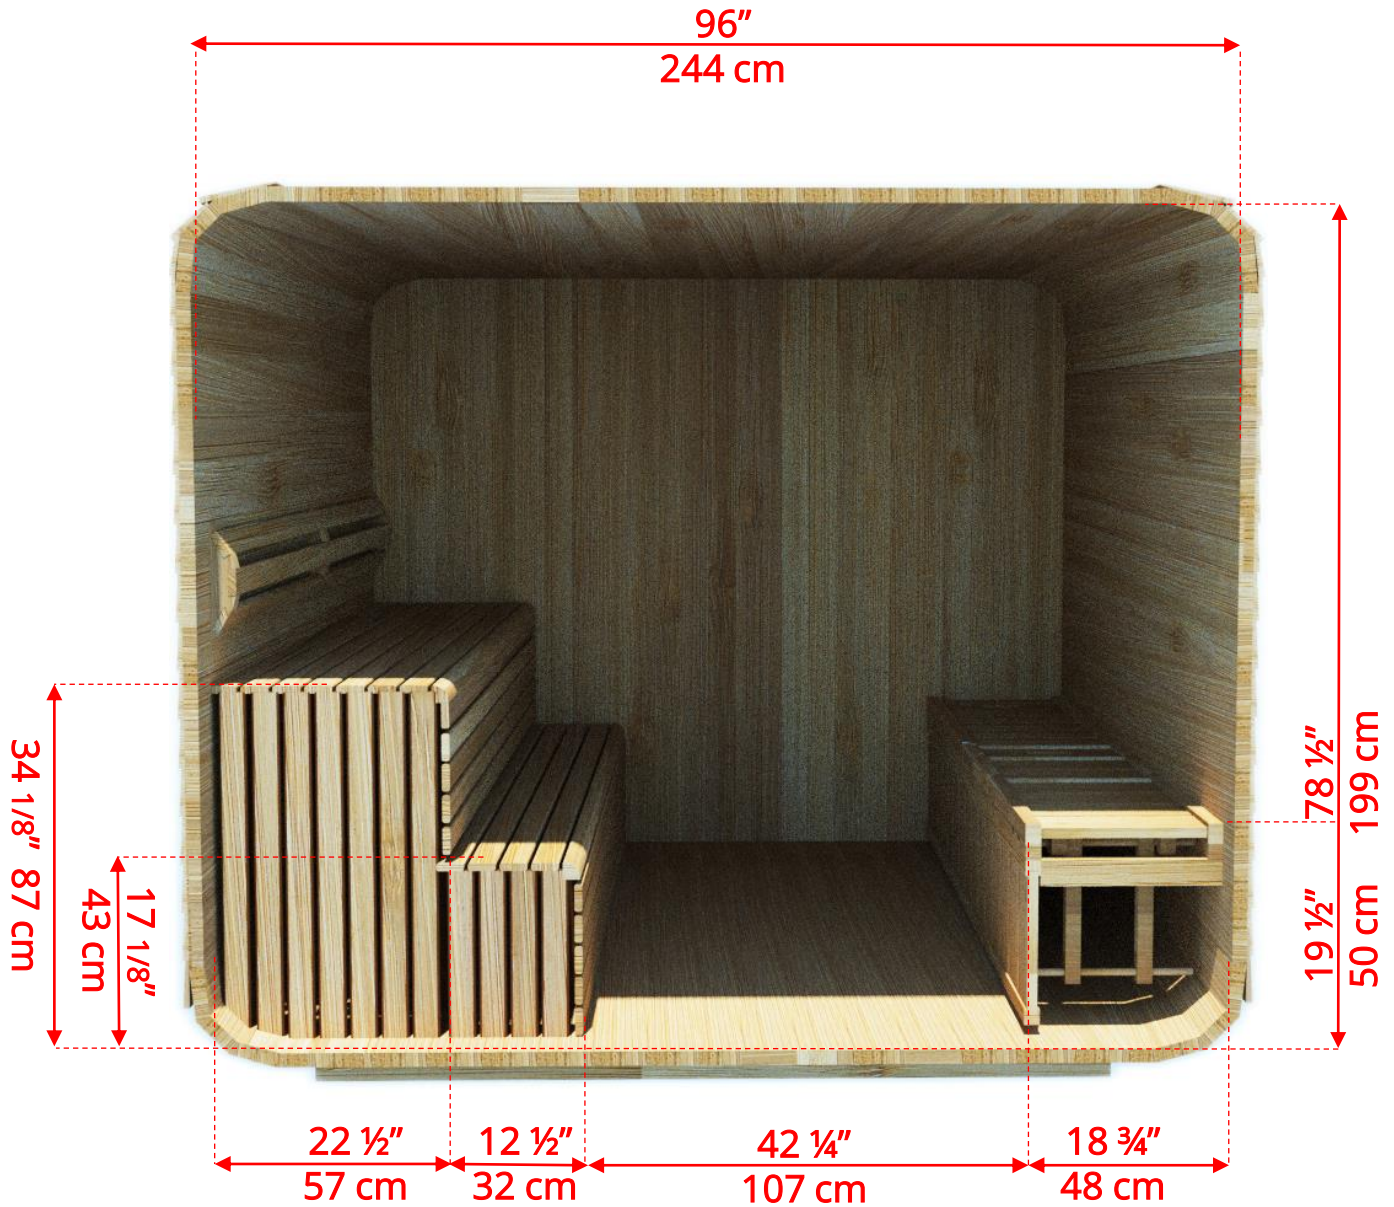

870LUP/872LUP 8'x7' (244cm x 214cm) Luna Sauna with Porch

LURBL7
Luna L Benches on Right Side

870LUP/872LUP 8'x7' (244cm x 214cm) Luna Sauna with Porch

LULBL7
Luna L Benches on Left Side

870LUP/872LUP 8'x7' (244cm x 214cm) Luna Sauna with Porch

LULBL7
Luna L Benches on Left Side

870LUP/872LUP 8'x7' (244cm x 214cm) Luna Sauna with Porch

LUSIDE7
7' Luna Side Wall Benches

870LUP/872LUP 8'x7' (244cm x 214cm) Luna Sauna with Porch

LULRSIDE7
7' Luna Lounge on Right, 2 Tier on Left

870LUP/872LUP 8'x7' (244cm x 214cm) Luna Sauna with Porch

LULLSIDE7
7' Luna Lounge on Left, 2 Tier on Right

870LUP/872LUP 8'x7' (244cm x 214cm) Luna Sauna with Porch

LULPO
Lounge Benches for Porch

870LUP/872LUP 8'x7' (244cm x 214cm) Luna Sauna with Porch

LUBACK
Lounge Bench on Back Wall

870LUP/872LUP 8'x7' (244cm x 214cm) Luna Sauna with Porch

LULSIDE7
7' Luna Side Wall Lounge Benches

870LUP/872LUP 8'x7' (244cm x 214cm) Luna Sauna with Porch

Wood Burning Heater