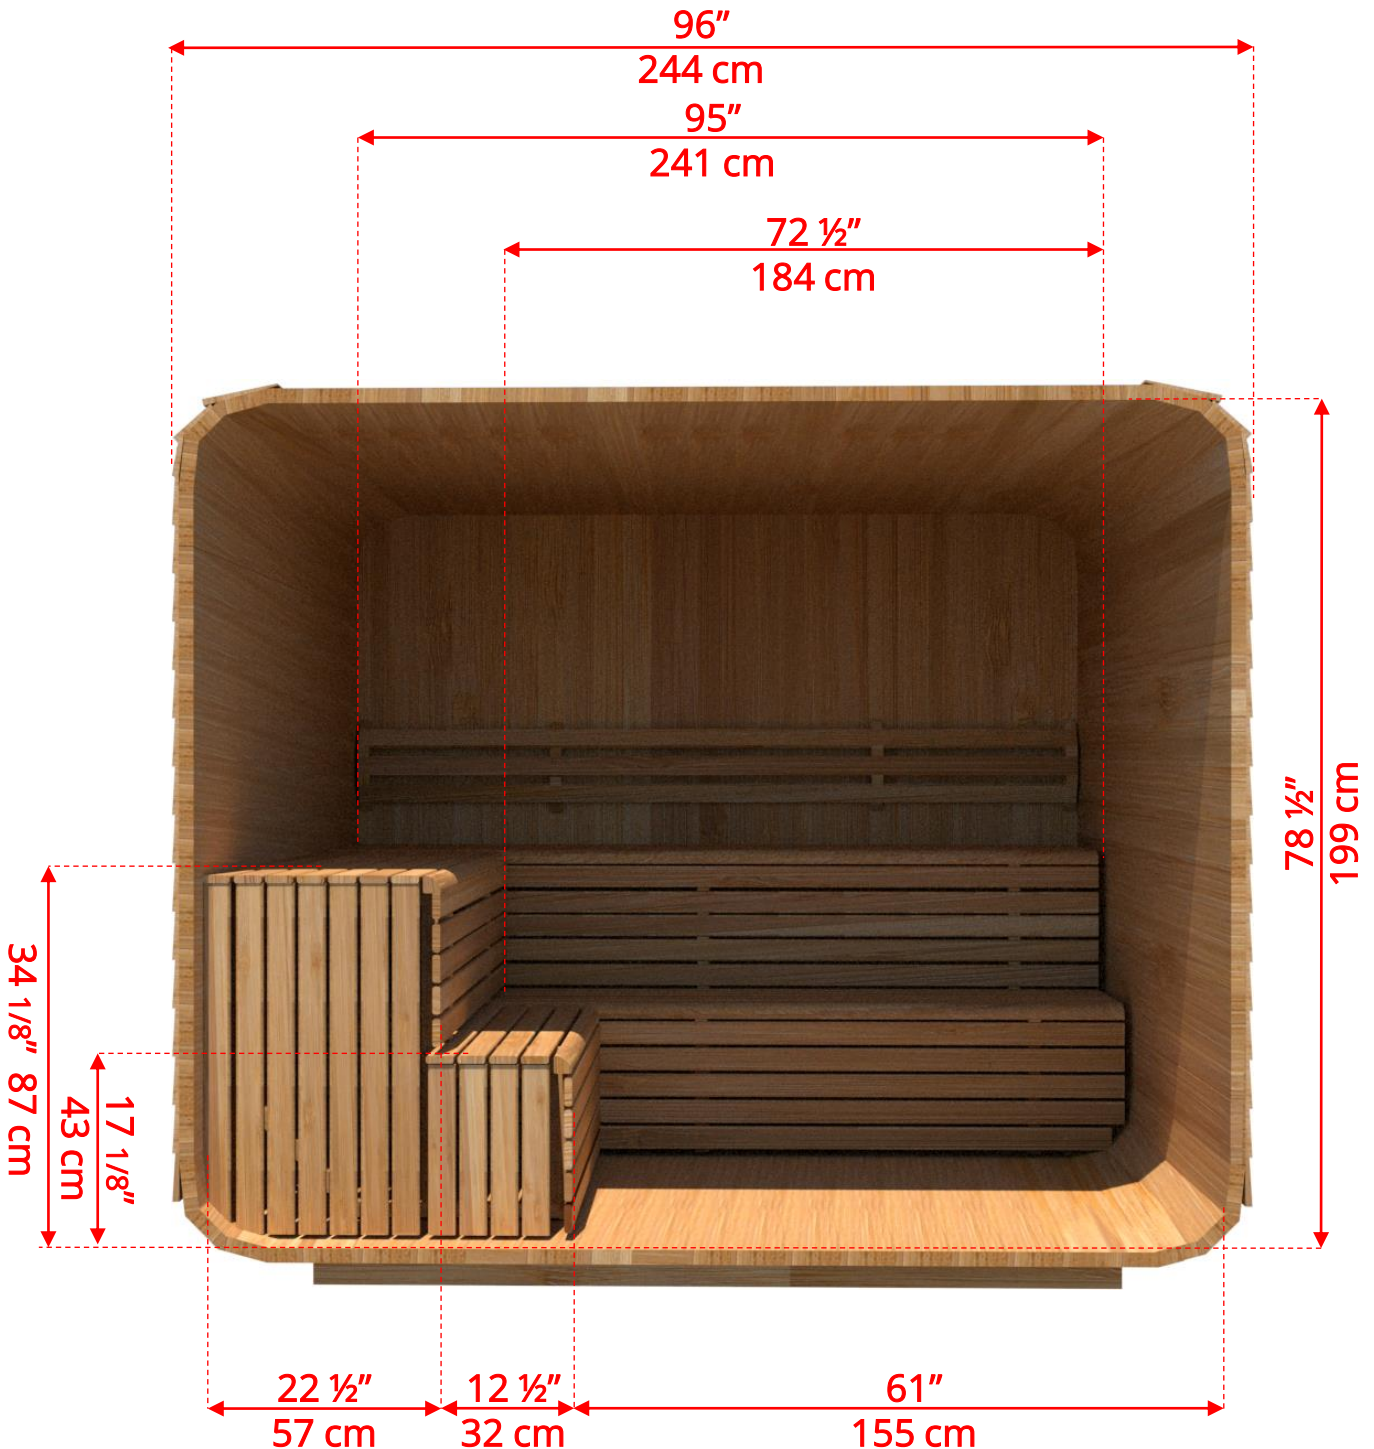

870LUP/872LUP 8'x7' (244cm x 214cm) Luna Sauna with Porch

870LUP/872LUP 8'x7' (244cm x 214cm) Luna Sauna with Porch

Floor Joist Spacing 7" (18cm) in from each end – 13 3/4" (35cm) spacing

870LUP/872LUP 8'x7' (244cm x 214cm) Luna Sauna with Porch

LUBACKB78
2 Tier Benches on Back Wall

870LUP/872LUP 8'x7' (244cm x 214cm) Luna Sauna with Porch

LUBACKB78
2 Tier Benches on Back Wall

870LUP/872LUP 8'x7' (244cm x 214cm) Luna Sauna with Porch

LURBL7
Luna L Benches on Right Side

870LUP/872LUP 8'x7' (244cm x 214cm) Luna Sauna with Porch

LURBL7
Luna L Benches on Right Side

870LUP/872LUP 8'x7' (244cm x 214cm) Luna Sauna with Porch

LULBL7
Luna L Benches on Left Side

870LUP/872LUP 8'x7' (244cm x 214cm) Luna Sauna with Porch

LULBL7
Luna L Benches on Left Side

870LUP/872LUP 8'x7' (244cm x 214cm) Luna Sauna with Porch

LUSIDE7
7' Luna Side Wall Benches

870LUP/872LUP 8'x7' (244cm x 214cm) Luna Sauna with Porch

LULRSIDE7
7' Luna Lounge on Right, 2 Tier on Left