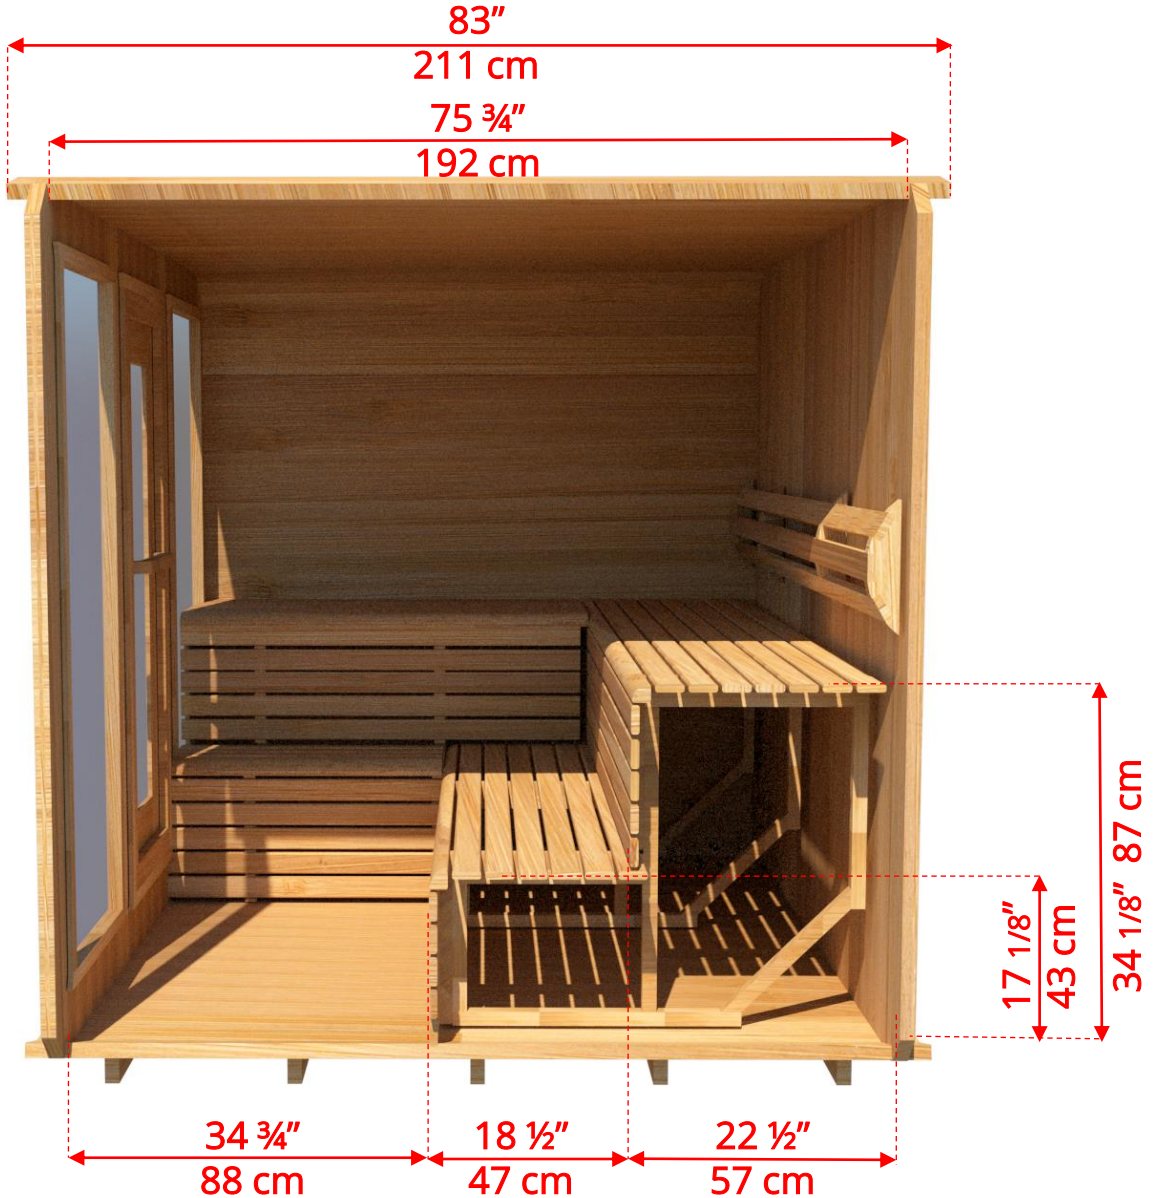

LUBACKB78
2 Tier Benches on Back Wall

870LUP/872LUP 8'x7' (244cm x 214cm) Luna Sauna with Porch

LUBACKB78
2 Tier Benches on Back Wall

870LUP/872LUP 8'x7' (244cm x 214cm) Luna Sauna with Porch

LURBL7
Luna L Benches on Right Side

870LUP/872LUP 8'x7' (244cm x 214cm) Luna Sauna with Porch

LURBL7
Luna L Benches on Right Side

870LUP/872LUP 8'x7' (244cm x 214cm) Luna Sauna with Porch

LULBL7
Luna L Benches on Left Side

870LUP/872LUP 8'x7' (244cm x 214cm) Luna Sauna with Porch

LULBL7
Luna L Benches on Left Side

870LUP/872LUP 8'x7' (244cm x 214cm) Luna Sauna with Porch

LUSIDE7
7' Luna Side Wall Benches

870LUP/872LUP 8'x7' (244cm x 214cm) Luna Sauna with Porch

LULRSIDE7
7' Luna Lounge on Right, 2 Tier on Left

870LUP/872LUP 8'x7' (244cm x 214cm) Luna Sauna with Porch

LULLSIDE7
7' Luna Lounge on Left, 2 Tier on Right

870LUP/872LUP 8'x7' (244cm x 214cm) Luna Sauna with Porch

LULPO
Lounge Benches for Porch

870LUP/872LUP 8'x7' (244cm x 214cm) Luna Sauna with Porch