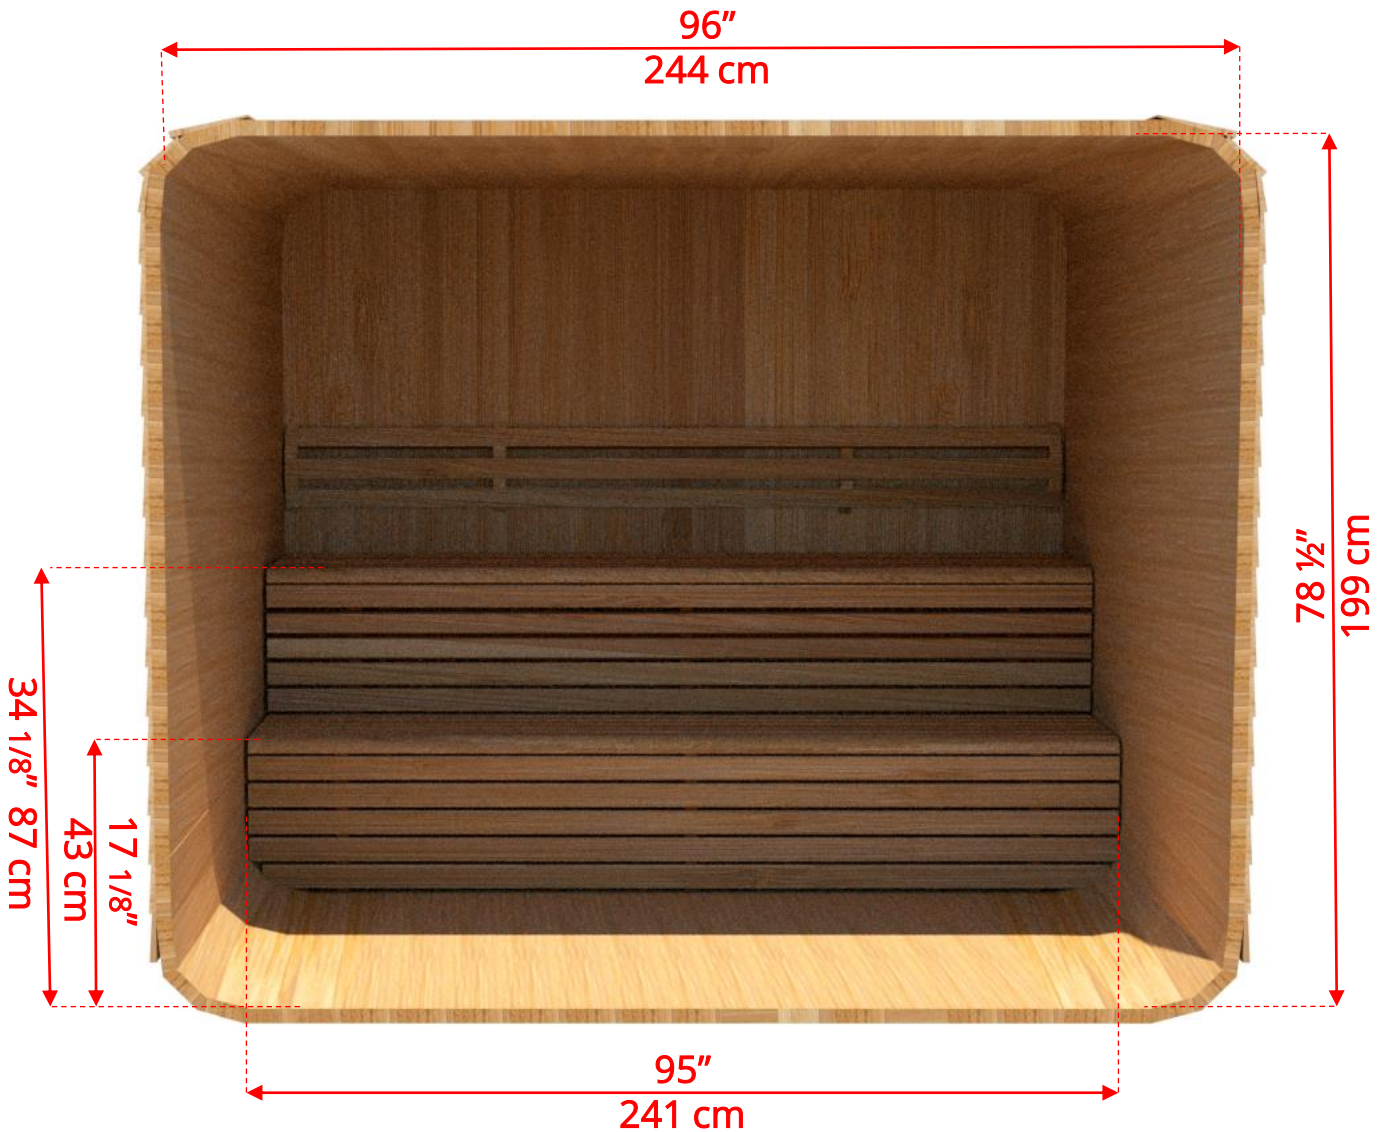

870LUP/872LUP 8'x7' (244cm x 214cm) Luna Sauna with Porch

870LUP/872LUP 8'x7' (244cm x 214cm) Luna Sauna with Porch

Floor Joist Spacing 7" (18cm) in from each end – 13 3/4" (35cm) spacing

870LUP/872LUP 8'x7' (244cm x 214cm) Luna Sauna with Porch

LUBACKB78
2 Tier Benches on Back Wall

870LUP/872LUP 8'x7' (244cm x 214cm) Luna Sauna with Porch

LUBACKB78
2 Tier Benches on Back Wall

870LUP/872LUP 8'x7' (244cm x 214cm) Luna Sauna with Porch

LURBL7
Luna L Benches on Right Side

870LUP/872LUP 8'x7' (244cm x 214cm) Luna Sauna with Porch

LURBL7
Luna L Benches on Right Side

870LUP/872LUP 8'x7' (244cm x 214cm) Luna Sauna with Porch

LULBL7
Luna L Benches on Left Side

870LUP/872LUP 8'x7' (244cm x 214cm) Luna Sauna with Porch

LULBL7
Luna L Benches on Left Side

870LUP/872LUP 8'x7' (244cm x 214cm) Luna Sauna with Porch

LUSIDE7
7' Luna Side Wall Benches

870LUP/872LUP 8'x7' (244cm x 214cm) Luna Sauna with Porch

LULRSIDE7
7' Luna Lounge on Right, 2 Tier on Left