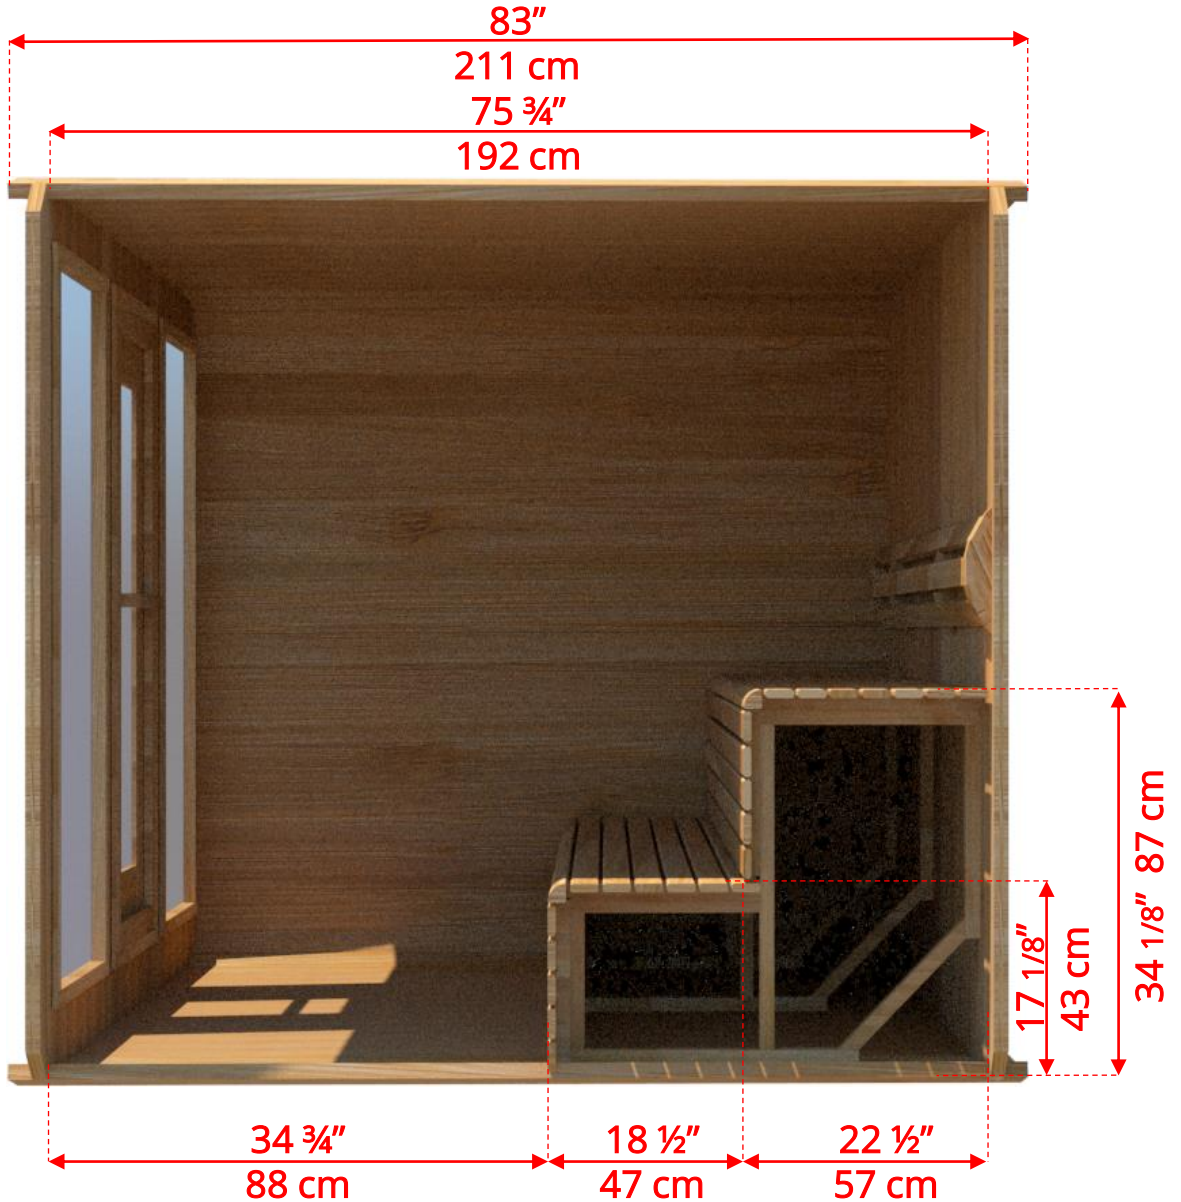

870LUP/872LUP 8'x7' (244cm x 214cm) Luna Sauna with Porch

870LUP/872LUP 8'x7' (244cm x 214cm) Luna Sauna with Porch

Floor Joist Spacing 7" (18cm) in from each end – 13 3/4" (35cm) spacing

870LUP/872LUP 8'x7' (244cm x 214cm) Luna Sauna with Porch

LUBACKB78
2 Tier Benches on Back Wall

870LUP/872LUP 8'x7' (244cm x 214cm) Luna Sauna with Porch

LUBACKB78
2 Tier Benches on Back Wall

870LUP/872LUP 8'x7' (244cm x 214cm) Luna Sauna with Porch

LURBL7
Luna L Benches on Right Side

870LUP/872LUP 8'x7' (244cm x 214cm) Luna Sauna with Porch

LURBL7
Luna L Benches on Right Side

870LUP/872LUP 8'x7' (244cm x 214cm) Luna Sauna with Porch

LULBL7
Luna L Benches on Left Side

870LUP/872LUP 8'x7' (244cm x 214cm) Luna Sauna with Porch

LULBL7
Luna L Benches on Left Side

870LUP/872LUP 8'x7' (244cm x 214cm) Luna Sauna with Porch

LUSIDE7
7' Luna Side Wall Benches

870LUP/872LUP 8'x7' (244cm x 214cm) Luna Sauna with Porch

LULRSIDE7
7' Luna Lounge on Right, 2 Tier on Left