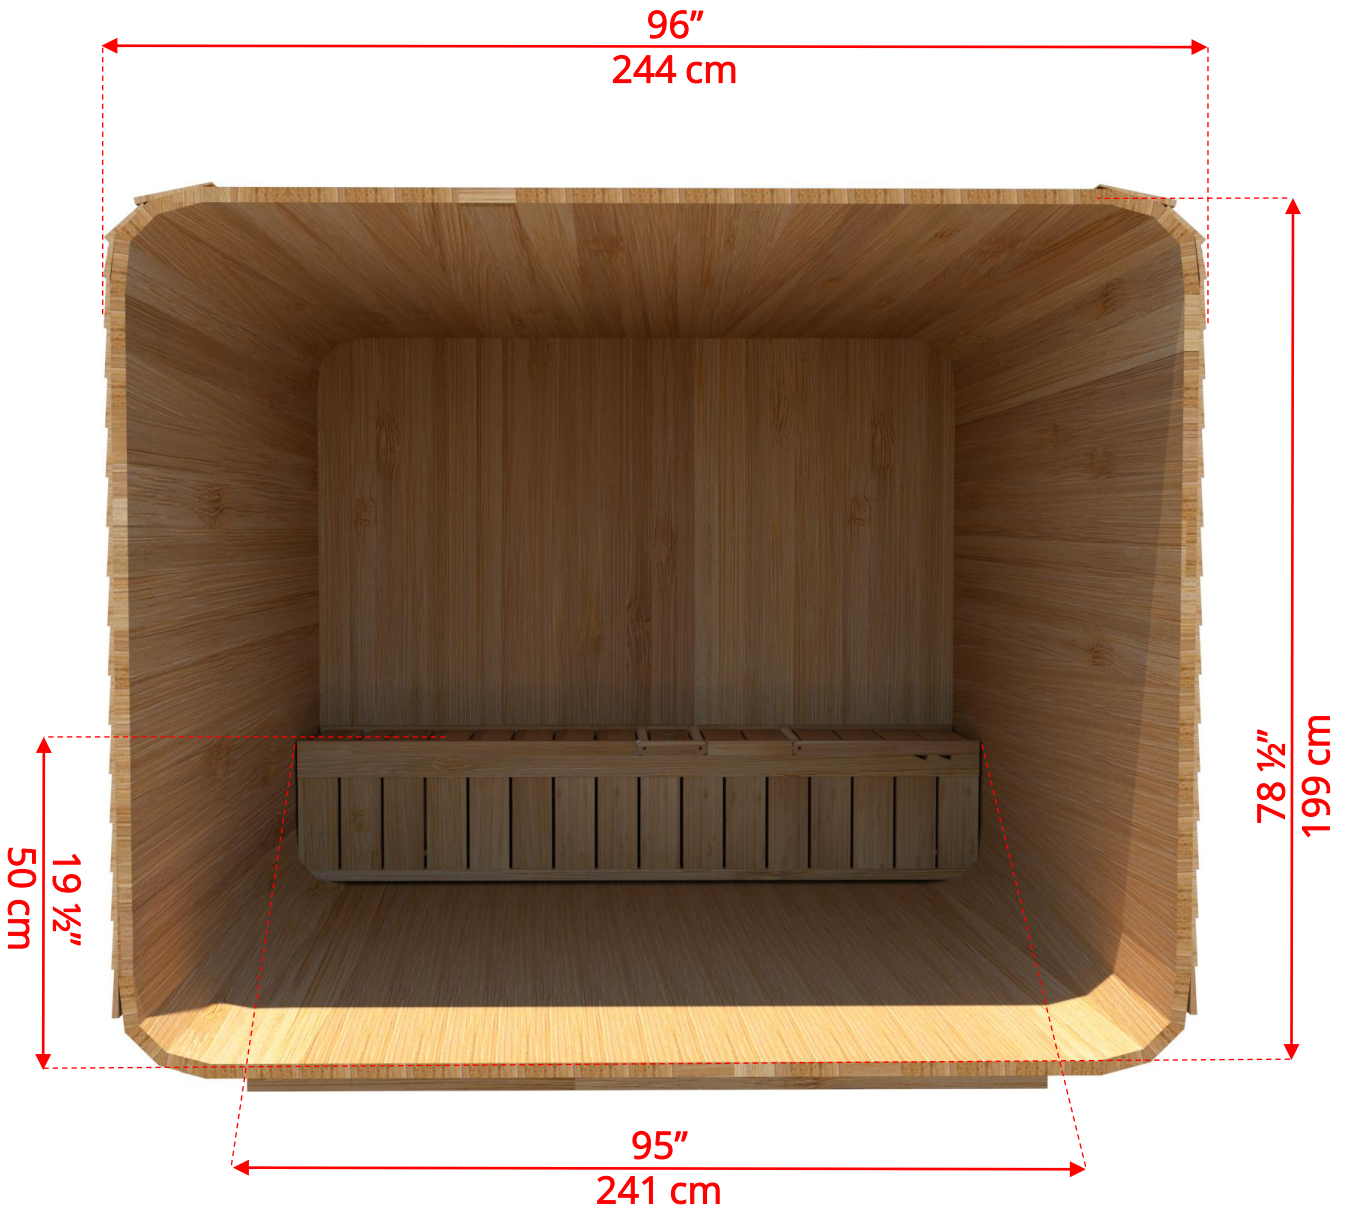

870LUP/872LUP 8'x7' (244cm x 214cm) Luna Sauna with Porch

LURBL7
Luna L Benches on Right Side

870LUP/872LUP 8'x7' (244cm x 214cm) Luna Sauna with Porch

LULBL7
Luna L Benches on Left Side

870LUP/872LUP 8'x7' (244cm x 214cm) Luna Sauna with Porch

LULBL7
Luna L Benches on Left Side

870LUP/872LUP 8'x7' (244cm x 214cm) Luna Sauna with Porch

LUSIDE7
7' Luna Side Wall Benches

870LUP/872LUP 8'x7' (244cm x 214cm) Luna Sauna with Porch

LULRSIDE7
7' Luna Lounge on Right, 2 Tier on Left

870LUP/872LUP 8'x7' (244cm x 214cm) Luna Sauna with Porch

LULLSIDE7
7' Luna Lounge on Left, 2 Tier on Right

870LUP/872LUP 8'x7' (244cm x 214cm) Luna Sauna with Porch

LULPO
Lounge Benches for Porch

870LUP/872LUP 8'x7' (244cm x 214cm) Luna Sauna with Porch

LUBACK
Lounge Bench on Back Wall

870LUP/872LUP 8'x7' (244cm x 214cm) Luna Sauna with Porch

LULSIDE7
7' Luna Side Wall Lounge Benches

870LUP/872LUP 8'x7' (244cm x 214cm) Luna Sauna with Porch

Wood Burning Heater