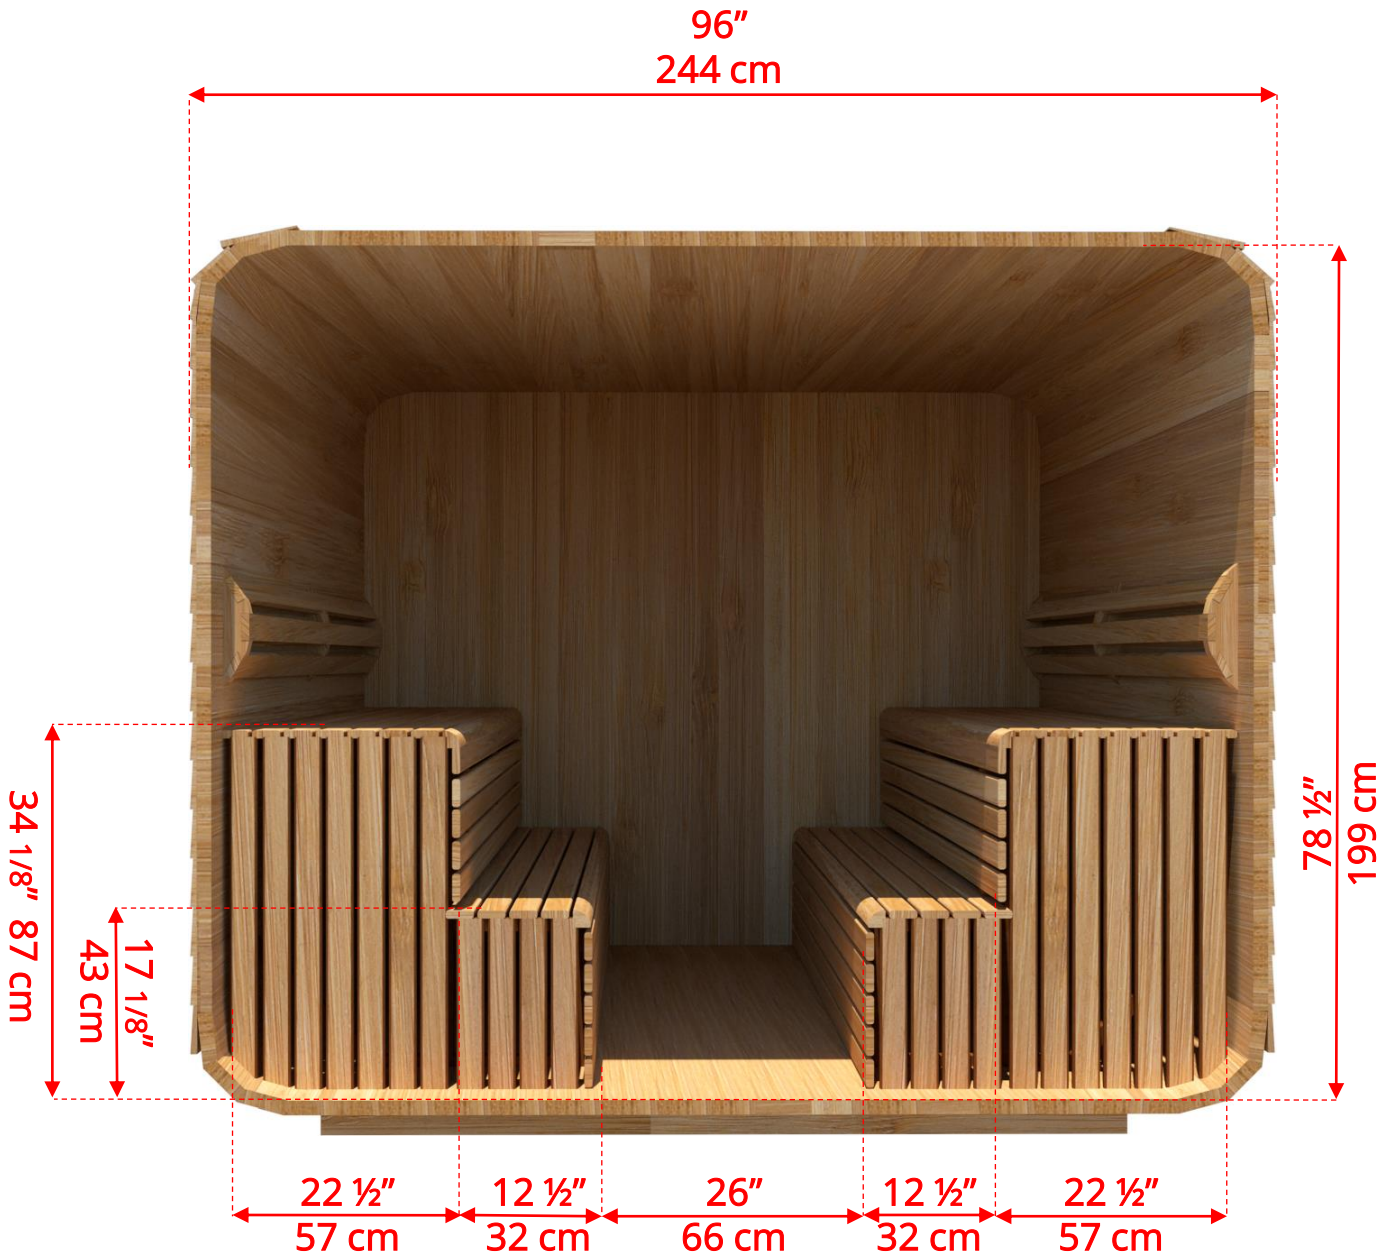

LUBACKB6
2 Tier Benches on Back Wall

860LUP/862LUP 8'x6' (244cm x 182cm) Luna Sauna with Porch

LUBACKB6
2 Tier Benches on Back Wall

860LUP/862LUP 8'x6' (244cm x 182cm) Luna Sauna with Porch

LULBR6
Luna L Benches on Right Side

860LUP/862LUP 8'x6' (244cm x 182cm) Luna Sauna with Porch

LULBR6
Luna L Benches on Right Side

860LUP/862LUP 8'x6' (244cm x 182cm) Luna Sauna with Porch

LULBL6
Luna L Benches on Left Side

860LUP/862LUP 8'x6' (244cm x 182cm) Luna Sauna with Porch

LULBL6
Luna L Benches on Left Side

860LUP/862LUP 8'x6' (244cm x 182cm) Luna Sauna with Porch

LUSIDE6
6' Luna Side Wall Benches

860LUP/862LUP 8'x6' (244cm x 182cm) Luna Sauna with Porch

LULPO
Lounge Benches for Porch

860LU/862LU 8'x6' (244cm x 182cm) Luna Sauna

LUBACK
Lounge Bench on Back Wall

860LUP/862LUP

8'x6' (244cm x 182cm) Luna Sauna with Porch

Wood Burning Heater

BSB212 – Chimney Heat Shield Set for out the Back Wall