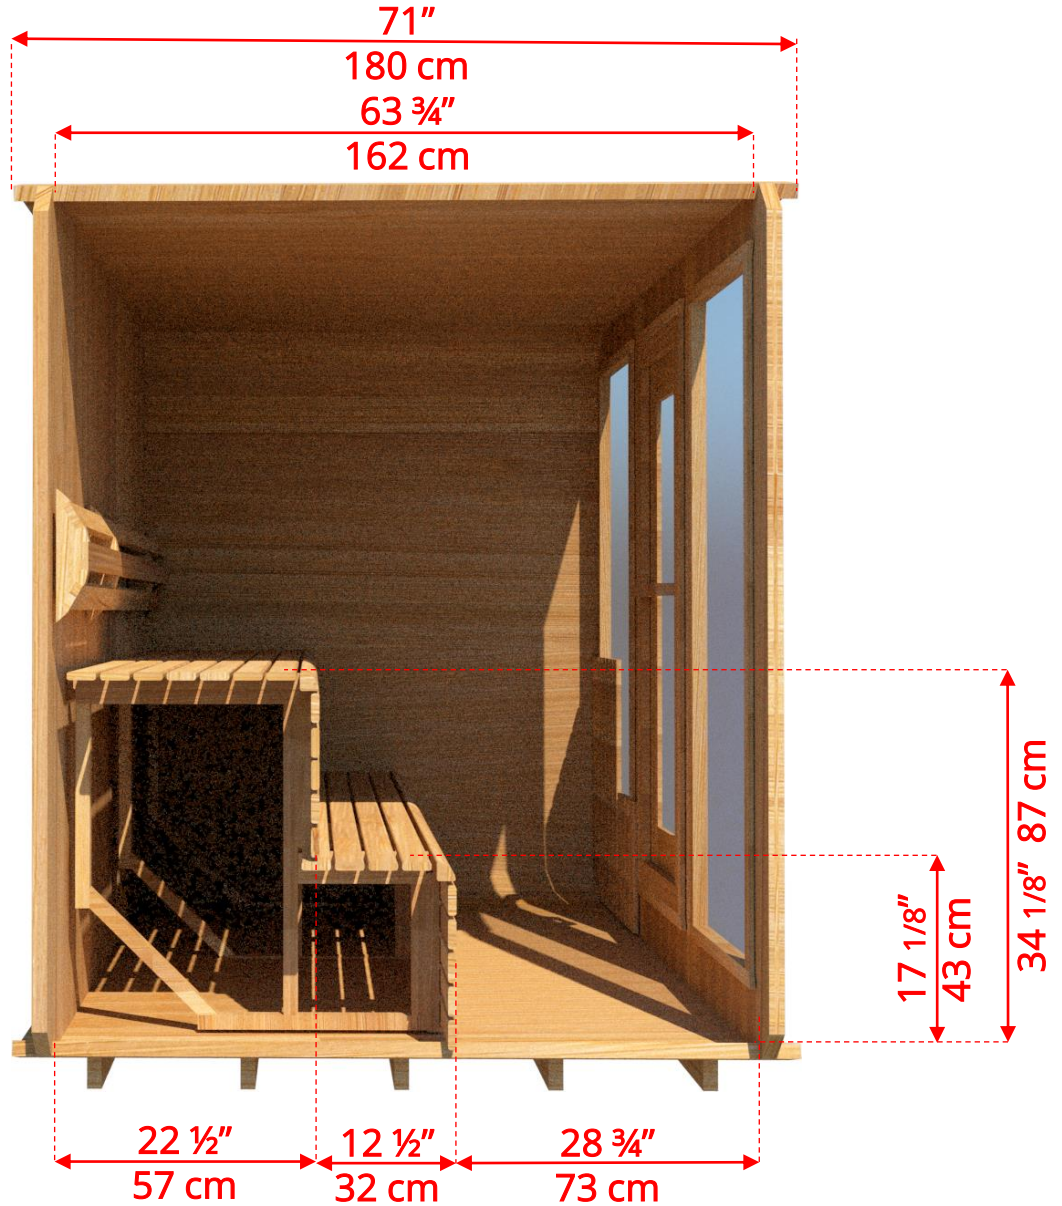

860LUP/862LUP 8'x6' (244cm x 182cm) Luna Sauna with Porch

860LUP/862LUP 8'x6' (244cm x 182cm) Luna Sauna with Porch

Floor Joist Spacing 7" (18cm) in from each end – 11 3/4" (30cm) spacing

860LUP/862LUP 8'x6' (244cm x 182cm) Luna Sauna with Porch

LUBACKB6
2 Tier Benches on Back Wall

860LUP/862LUP 8'x6' (244cm x 182cm) Luna Sauna with Porch

LUBACKB6
2 Tier Benches on Back Wall

860LUP/862LUP 8'x6' (244cm x 182cm) Luna Sauna with Porch

LULBR6
Luna L Benches on Right Side

860LUP/862LUP 8'x6' (244cm x 182cm) Luna Sauna with Porch

LULBR6
Luna L Benches on Right Side

860LUP/862LUP 8'x6' (244cm x 182cm) Luna Sauna with Porch

LULBL6
Luna L Benches on Left Side

860LUP/862LUP 8'x6' (244cm x 182cm) Luna Sauna with Porch

LULBL6
Luna L Benches on Left Side

860LUP/862LUP 8'x6' (244cm x 182cm) Luna Sauna with Porch

LUSIDE6
6' Luna Side Wall Benches

860LUP/862LUP 8'x6' (244cm x 182cm) Luna Sauna with Porch

LULPO
Lounge Benches for Porch