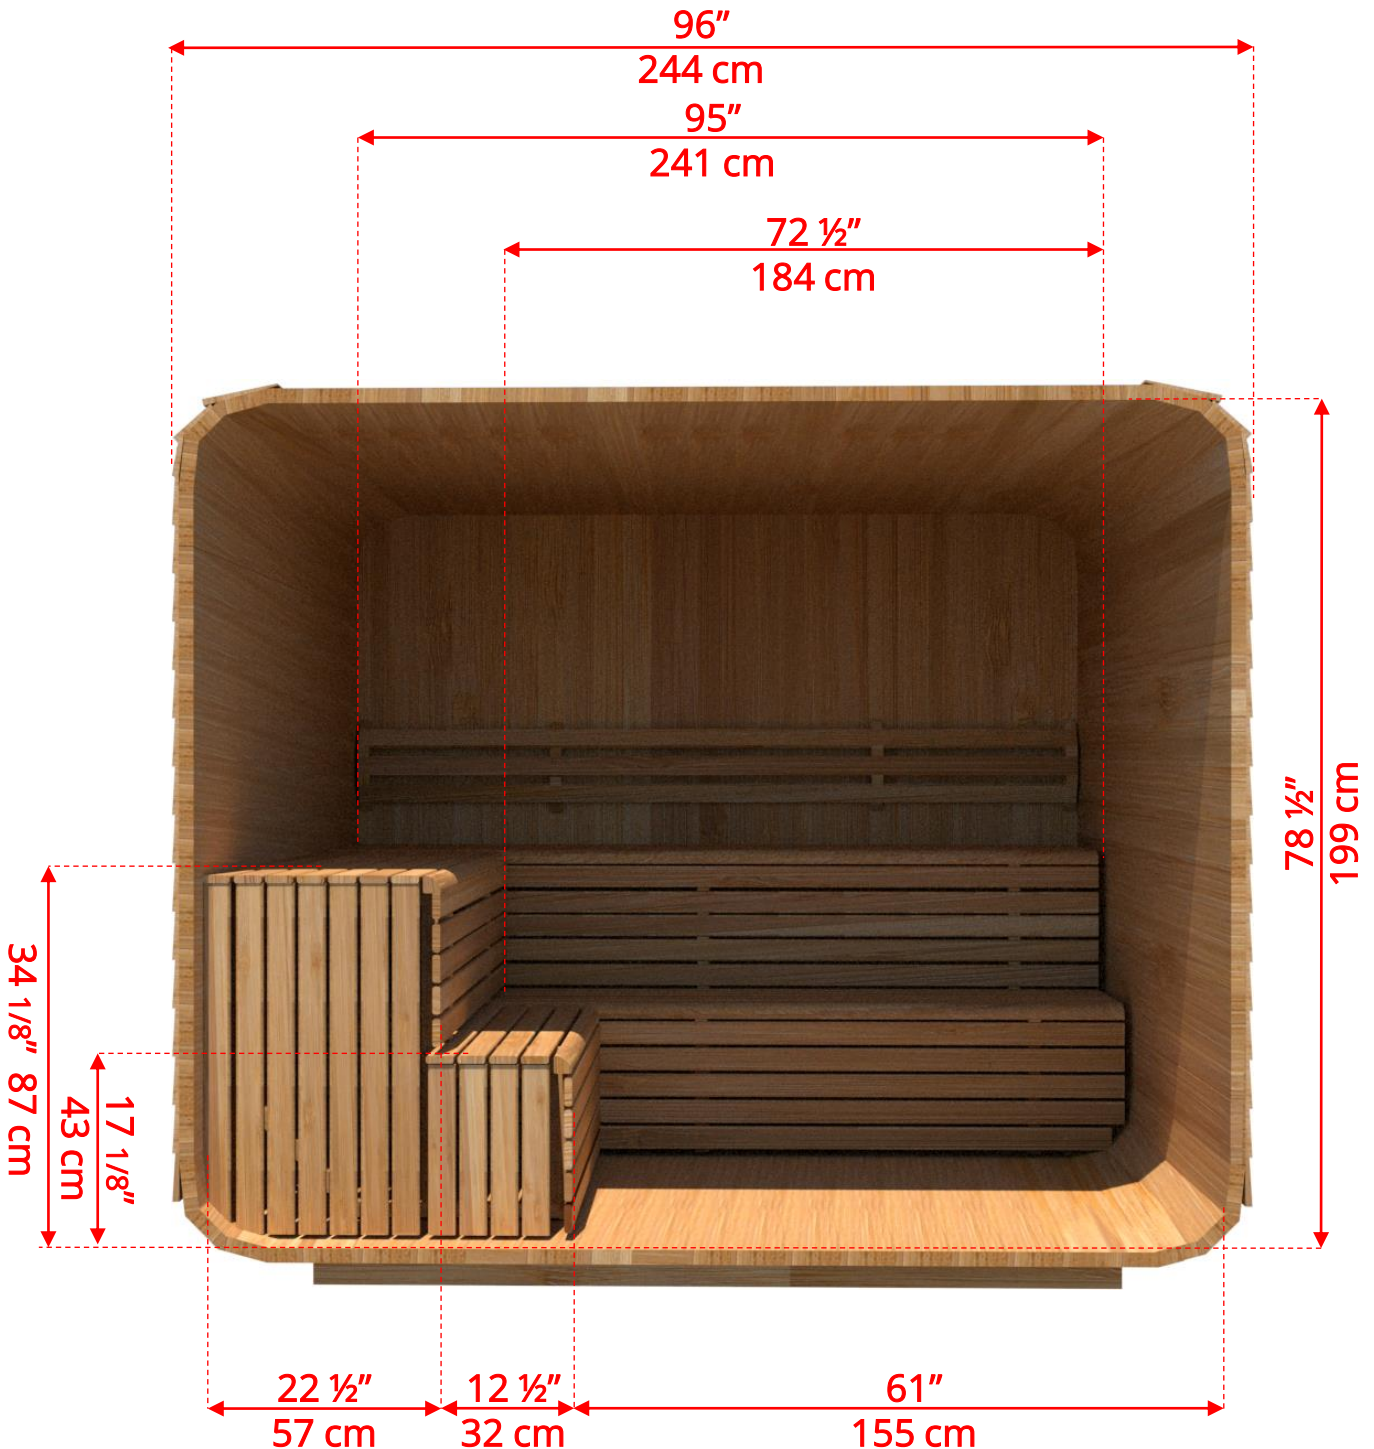

860LUP/862LUP 8'x6' (244cm x 182cm) Luna Sauna with Porch

860LUP/862LUP 8'x6' (244cm x 182cm) Luna Sauna with Porch

Floor Joist Spacing 7" (18cm) in from each end – 11 3/4" (30cm) spacing

860LUP/862LUP 8'x6' (244cm x 182cm) Luna Sauna with Porch

LUBACKB6
2 Tier Benches on Back Wall

860LUP/862LUP 8'x6' (244cm x 182cm) Luna Sauna with Porch

LUBACKB6
2 Tier Benches on Back Wall

860LUP/862LUP 8'x6' (244cm x 182cm) Luna Sauna with Porch

LULBR6
Luna L Benches on Right Side

860LUP/862LUP 8'x6' (244cm x 182cm) Luna Sauna with Porch

LULBR6
Luna L Benches on Right Side

860LUP/862LUP 8'x6' (244cm x 182cm) Luna Sauna with Porch

LULBL6
Luna L Benches on Left Side

860LUP/862LUP 8'x6' (244cm x 182cm) Luna Sauna with Porch

LULBL6
Luna L Benches on Left Side

860LUP/862LUP 8'x6' (244cm x 182cm) Luna Sauna with Porch

LUSIDE6
6' Luna Side Wall Benches

860LUP/862LUP 8'x6' (244cm x 182cm) Luna Sauna with Porch

LULPO
Lounge Benches for Porch