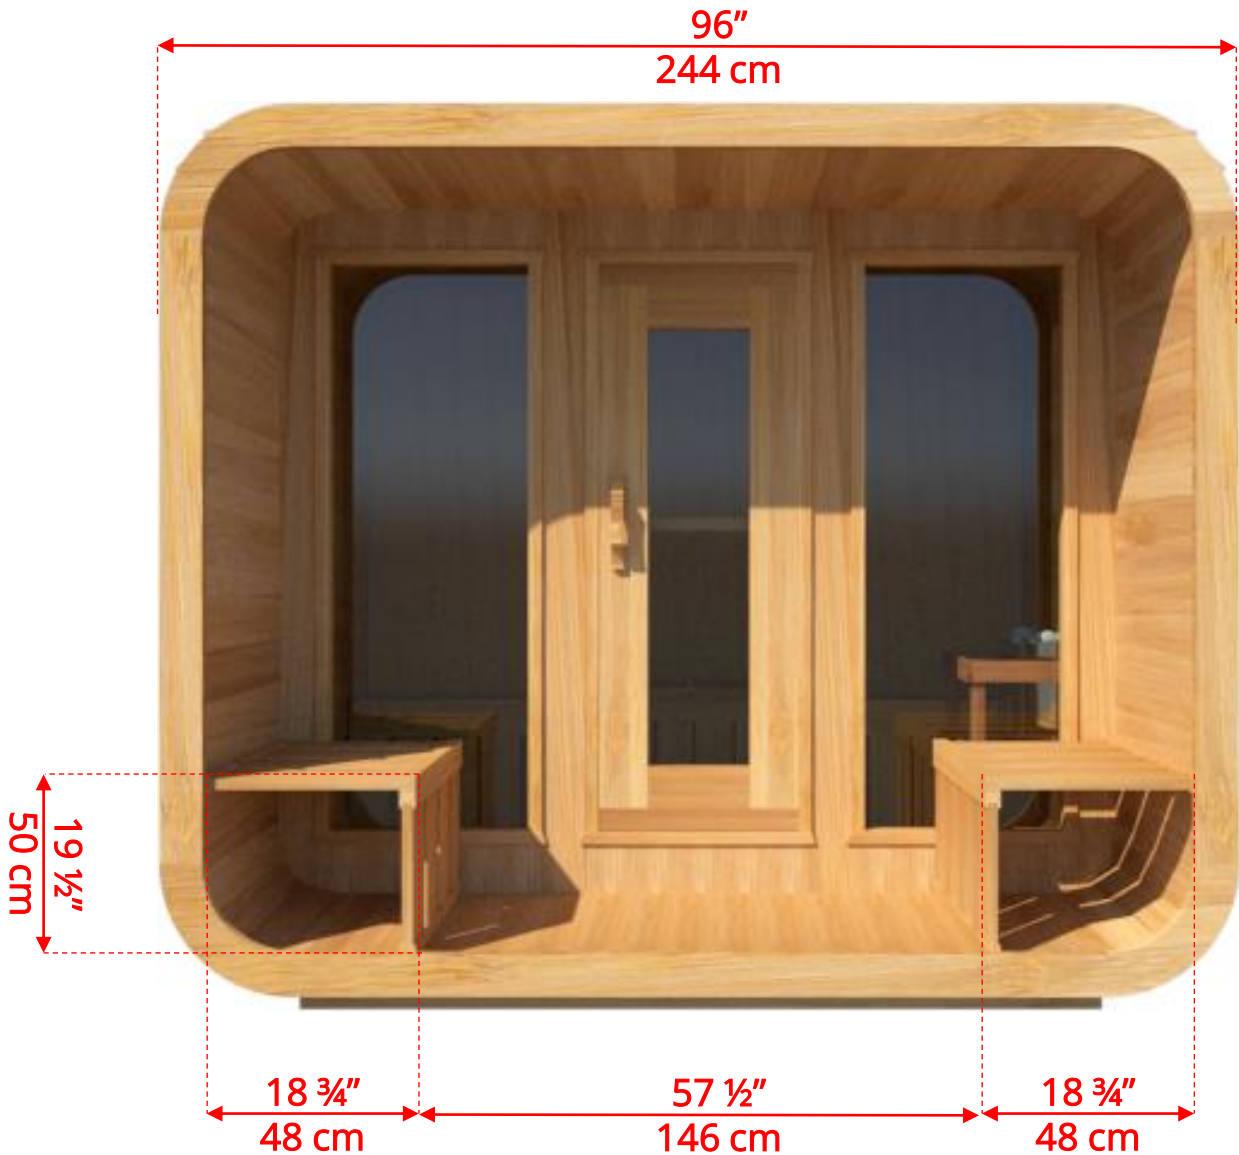

860LUP/862LUP 8'x6' (244cm x 182cm) Luna Sauna with Porch

860LUP/862LUP 8'x6' (244cm x 182cm) Luna Sauna with Porch

Floor Joist Spacing 7" (18cm) in from each end – 11 3/4" (30cm) spacing

860LUP/862LUP 8'x6' (244cm x 182cm) Luna Sauna with Porch

860LUP/862LUP 8'x6' (244cm x 182cm) Luna Sauna with Porch

LULBR6
Luna L Benches on Right Side

860LUP/862LUP 8'x6' (244cm x 182cm) Luna Sauna with Porch

LULBL6
Luna L Benches on Left Side

860LUP/862LUP 8'x6' (244cm x 182cm) Luna Sauna with Porch

LULBL6
Luna L Benches on Left Side

860LUP/862LUP 8'x6' (244cm x 182cm) Luna Sauna with Porch

LUSIDE6
6' Luna Side Wall Benches

860LUP/862LUP 8'x6' (244cm x 182cm) Luna Sauna with Porch

LULPO
Lounge Benches for Porch

860LU/862LU 8'x6' (244cm x 182cm) Luna Sauna

LUBACK
Lounge Bench on Back Wall

860LUP/862LUP

8'x6' (244cm x 182cm) Luna Sauna with Porch

Wood Burning Heater

BSB212 – Chimney Heat Shield Set for out the Back Wall