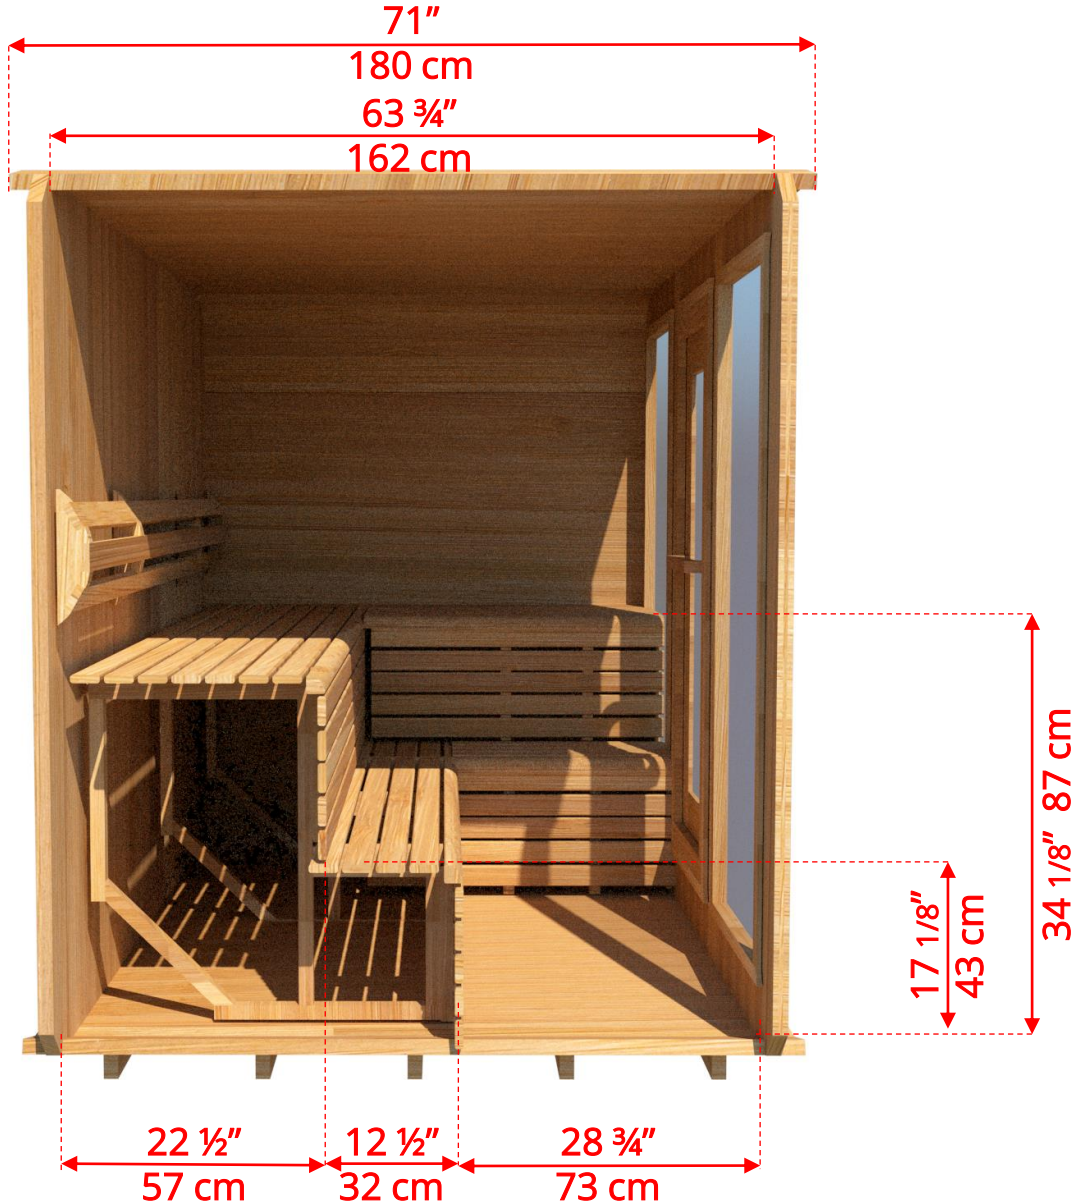

860LUP/862LUP 8'x6' (244cm x 182cm) Luna Sauna with Porch

860LUP/862LUP 8'x6' (244cm x 182cm) Luna Sauna with Porch

Floor Joist Spacing 7" (18cm) in from each end – 11 3/4" (30cm) spacing

860LUP/862LUP 8'x6' (244cm x 182cm) Luna Sauna with Porch

LUBACKB6
2 Tier Benches on Back Wall

860LUP/862LUP 8'x6' (244cm x 182cm) Luna Sauna with Porch

LUBACKB6
2 Tier Benches on Back Wall

860LUP/862LUP 8'x6' (244cm x 182cm) Luna Sauna with Porch

LULBR6
Luna L Benches on Right Side

860LUP/862LUP 8'x6' (244cm x 182cm) Luna Sauna with Porch

LULBR6
Luna L Benches on Right Side

860LUP/862LUP 8'x6' (244cm x 182cm) Luna Sauna with Porch

LULBL6
Luna L Benches on Left Side

860LUP/862LUP 8'x6' (244cm x 182cm) Luna Sauna with Porch

LULBL6
Luna L Benches on Left Side

860LUP/862LUP 8'x6' (244cm x 182cm) Luna Sauna with Porch

LUSIDE6
6' Luna Side Wall Benches

860LUP/862LUP 8'x6' (244cm x 182cm) Luna Sauna with Porch

LULPO
Lounge Benches for Porch