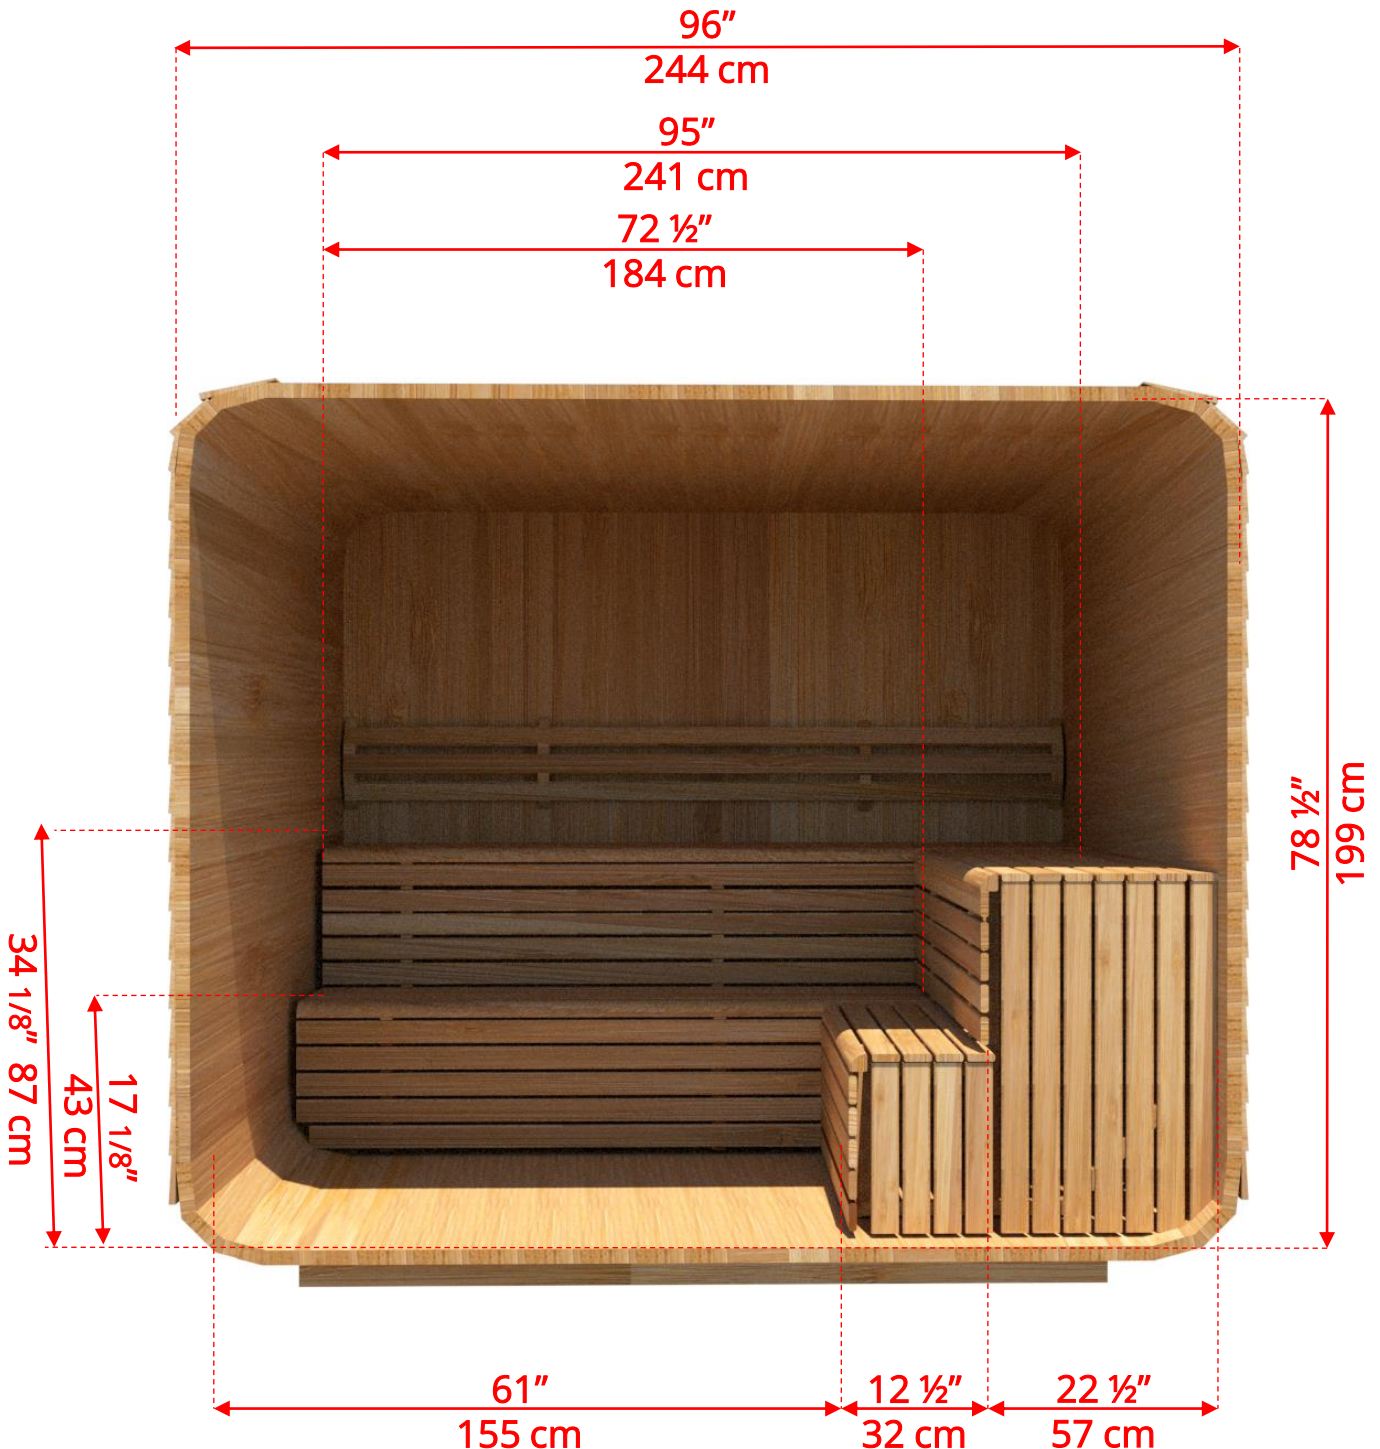

860LUP/862LUP 8'x6' (244cm x 182cm) Luna Sauna with Porch

860LUP/862LUP 8'x6' (244cm x 182cm) Luna Sauna with Porch

Floor Joist Spacing 7" (18cm) in from each end – 11 3/4" (30cm) spacing

860LUP/862LUP 8'x6' (244cm x 182cm) Luna Sauna with Porch

LUBACKB6
2 Tier Benches on Back Wall

860LUP/862LUP 8'x6' (244cm x 182cm) Luna Sauna with Porch

LUBACKB6
2 Tier Benches on Back Wall

860LUP/862LUP 8'x6' (244cm x 182cm) Luna Sauna with Porch

LULBR6
Luna L Benches on Right Side

860LUP/862LUP 8'x6' (244cm x 182cm) Luna Sauna with Porch

LULBR6
Luna L Benches on Right Side

860LUP/862LUP 8'x6' (244cm x 182cm) Luna Sauna with Porch

LULBL6
Luna L Benches on Left Side

860LUP/862LUP 8'x6' (244cm x 182cm) Luna Sauna with Porch

LULBL6
Luna L Benches on Left Side

860LUP/862LUP 8'x6' (244cm x 182cm) Luna Sauna with Porch

LUSIDE6
6' Luna Side Wall Benches

860LUP/862LUP 8'x6' (244cm x 182cm) Luna Sauna with Porch

LULPO
Lounge Benches for Porch