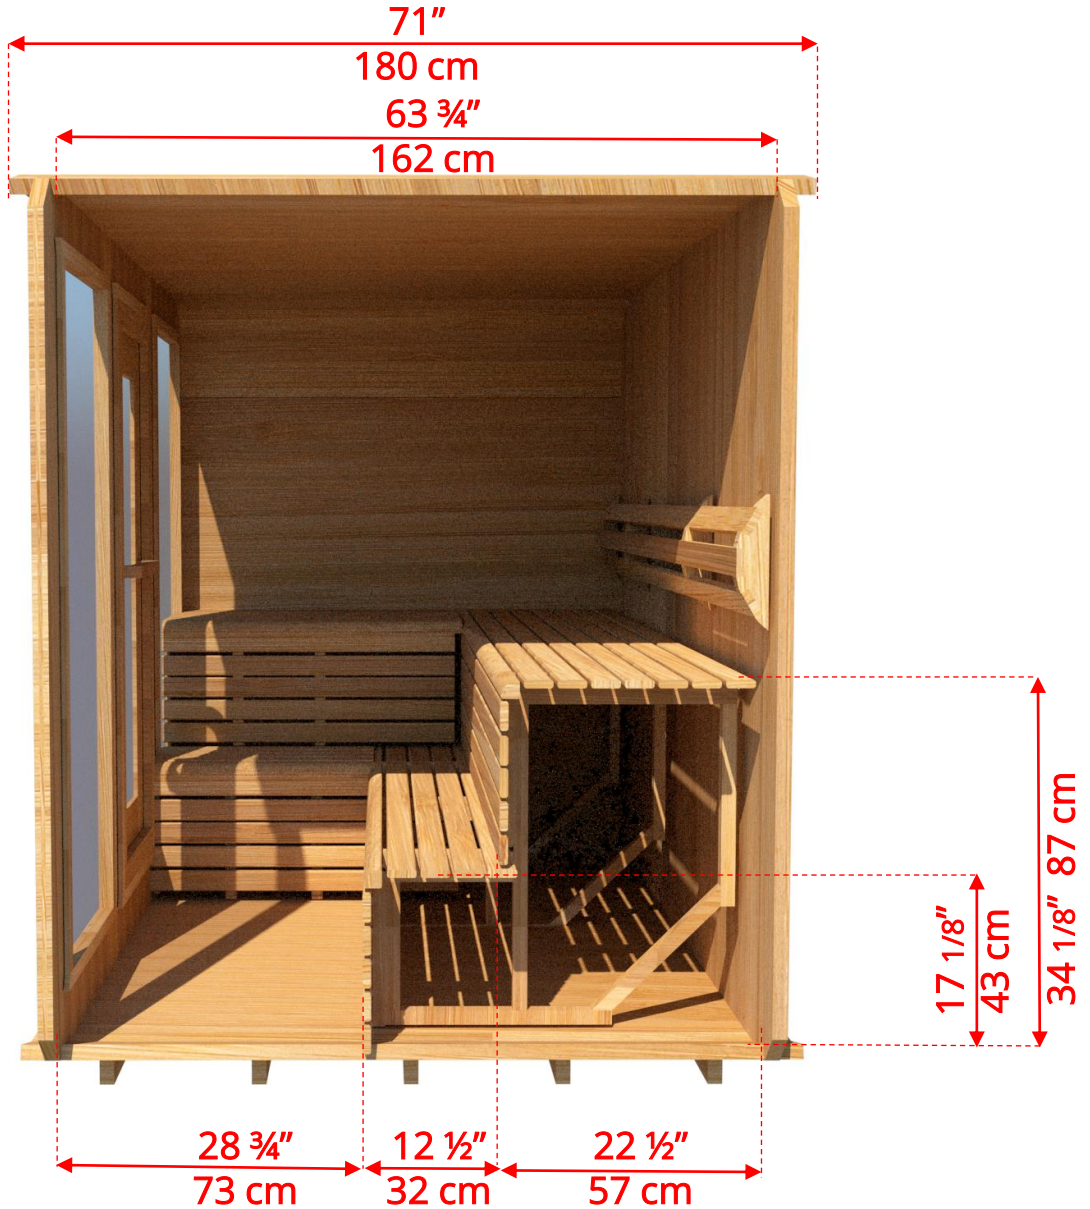

LUBACKB6
2 Tier Benches on Back Wall

860LUP/862LUP 8'x6' (244cm x 182cm) Luna Sauna with Porch

LUBACKB6
2 Tier Benches on Back Wall

860LUP/862LUP 8'x6' (244cm x 182cm) Luna Sauna with Porch

LULBR6
Luna L Benches on Right Side

860LUP/862LUP 8'x6' (244cm x 182cm) Luna Sauna with Porch

LULBR6
Luna L Benches on Right Side

860LUP/862LUP 8'x6' (244cm x 182cm) Luna Sauna with Porch

LULBL6
Luna L Benches on Left Side

860LUP/862LUP 8'x6' (244cm x 182cm) Luna Sauna with Porch

LULBL6
Luna L Benches on Left Side

860LUP/862LUP 8'x6' (244cm x 182cm) Luna Sauna with Porch

LUSIDE6
6' Luna Side Wall Benches

860LUP/862LUP 8'x6' (244cm x 182cm) Luna Sauna with Porch

LULPO
Lounge Benches for Porch

860LU/862LU 8'x6' (244cm x 182cm) Luna Sauna

LUBACK
Lounge Bench on Back Wall

860LUP/862LUP

8'x6' (244cm x 182cm) Luna Sauna with Porch

Wood Burning Heater

BSB212 – Chimney Heat Shield Set for out the Back Wall