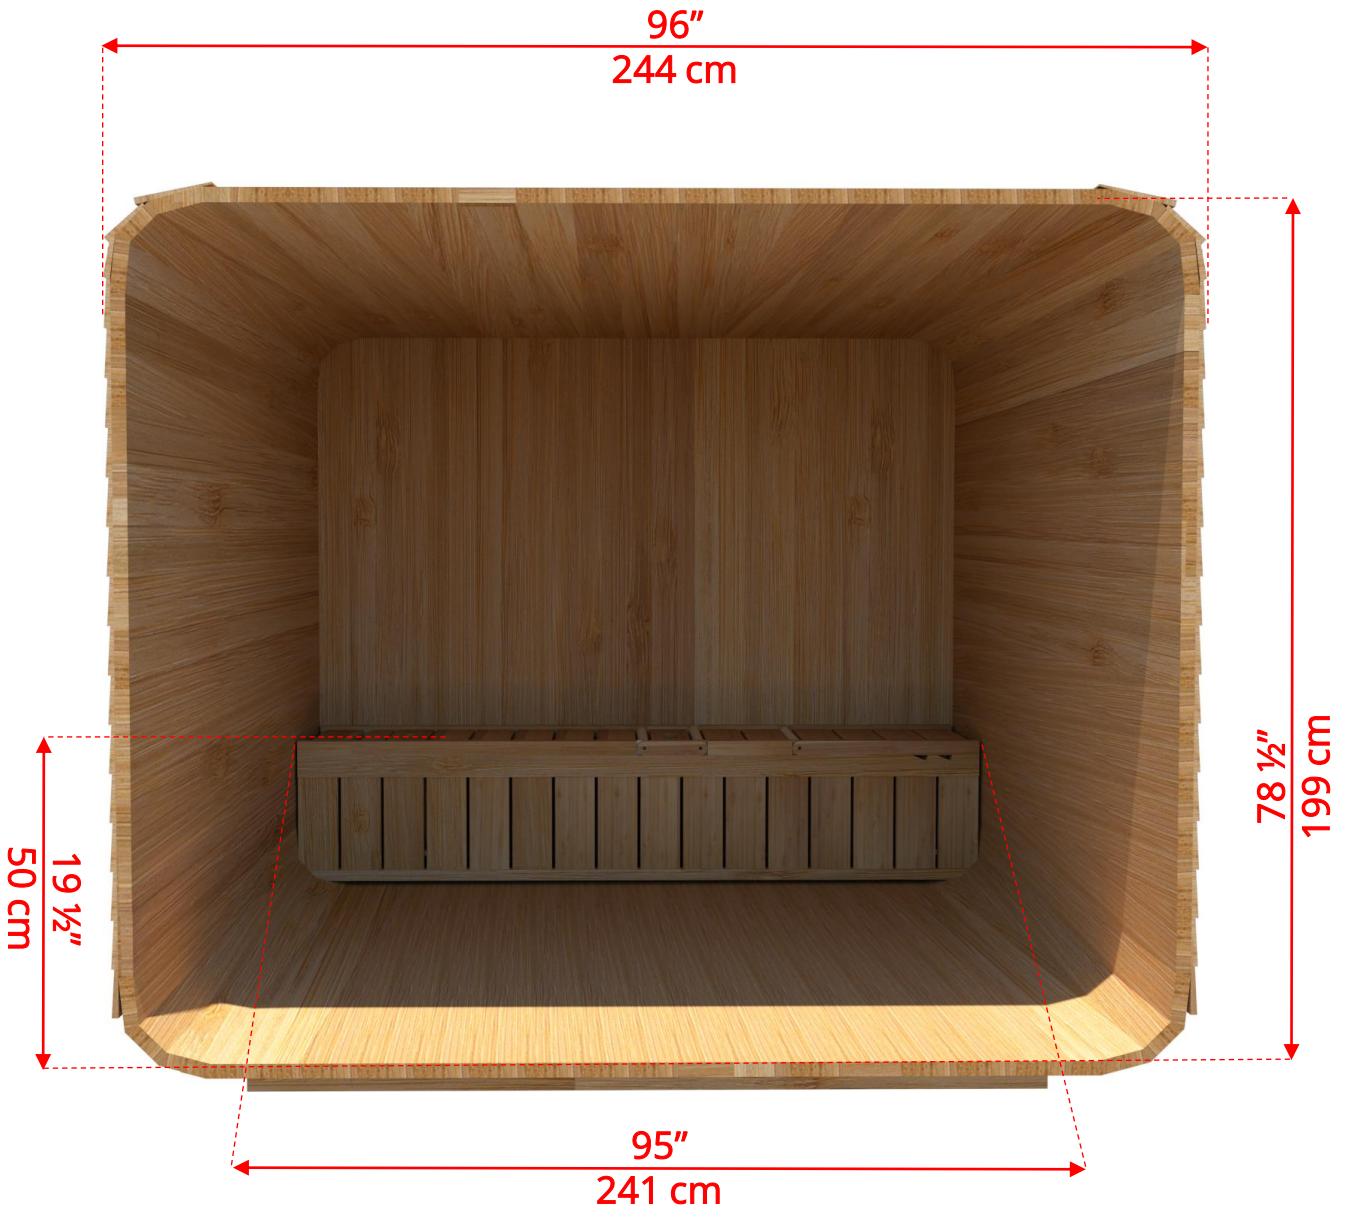

LUBACKB6
2 Tier Benches on Back Wall

860LUP/862LUP 8'x6' (244cm x 182cm) Luna Sauna with Porch

LUBACKB6
2 Tier Benches on Back Wall

860LUP/862LUP 8'x6' (244cm x 182cm) Luna Sauna with Porch

LULBR6
Luna L Benches on Right Side

860LUP/862LUP 8'x6' (244cm x 182cm) Luna Sauna with Porch

LULBR6
Luna L Benches on Right Side

860LUP/862LUP 8'x6' (244cm x 182cm) Luna Sauna with Porch

LULBL6
Luna L Benches on Left Side

860LUP/862LUP 8'x6' (244cm x 182cm) Luna Sauna with Porch

LULBL6
Luna L Benches on Left Side

860LUP/862LUP 8'x6' (244cm x 182cm) Luna Sauna with Porch

LUSIDE6
6' Luna Side Wall Benches

860LUP/862LUP 8'x6' (244cm x 182cm) Luna Sauna with Porch

LULPO
Lounge Benches for Porch

860LU/862LU 8'x6' (244cm x 182cm) Luna Sauna

LUBACK
Lounge Bench on Back Wall

860LUP/862LUP

8'x6' (244cm x 182cm) Luna Sauna with Porch

Wood Burning Heater

BSB212 – Chimney Heat Shield Set for out the Back Wall