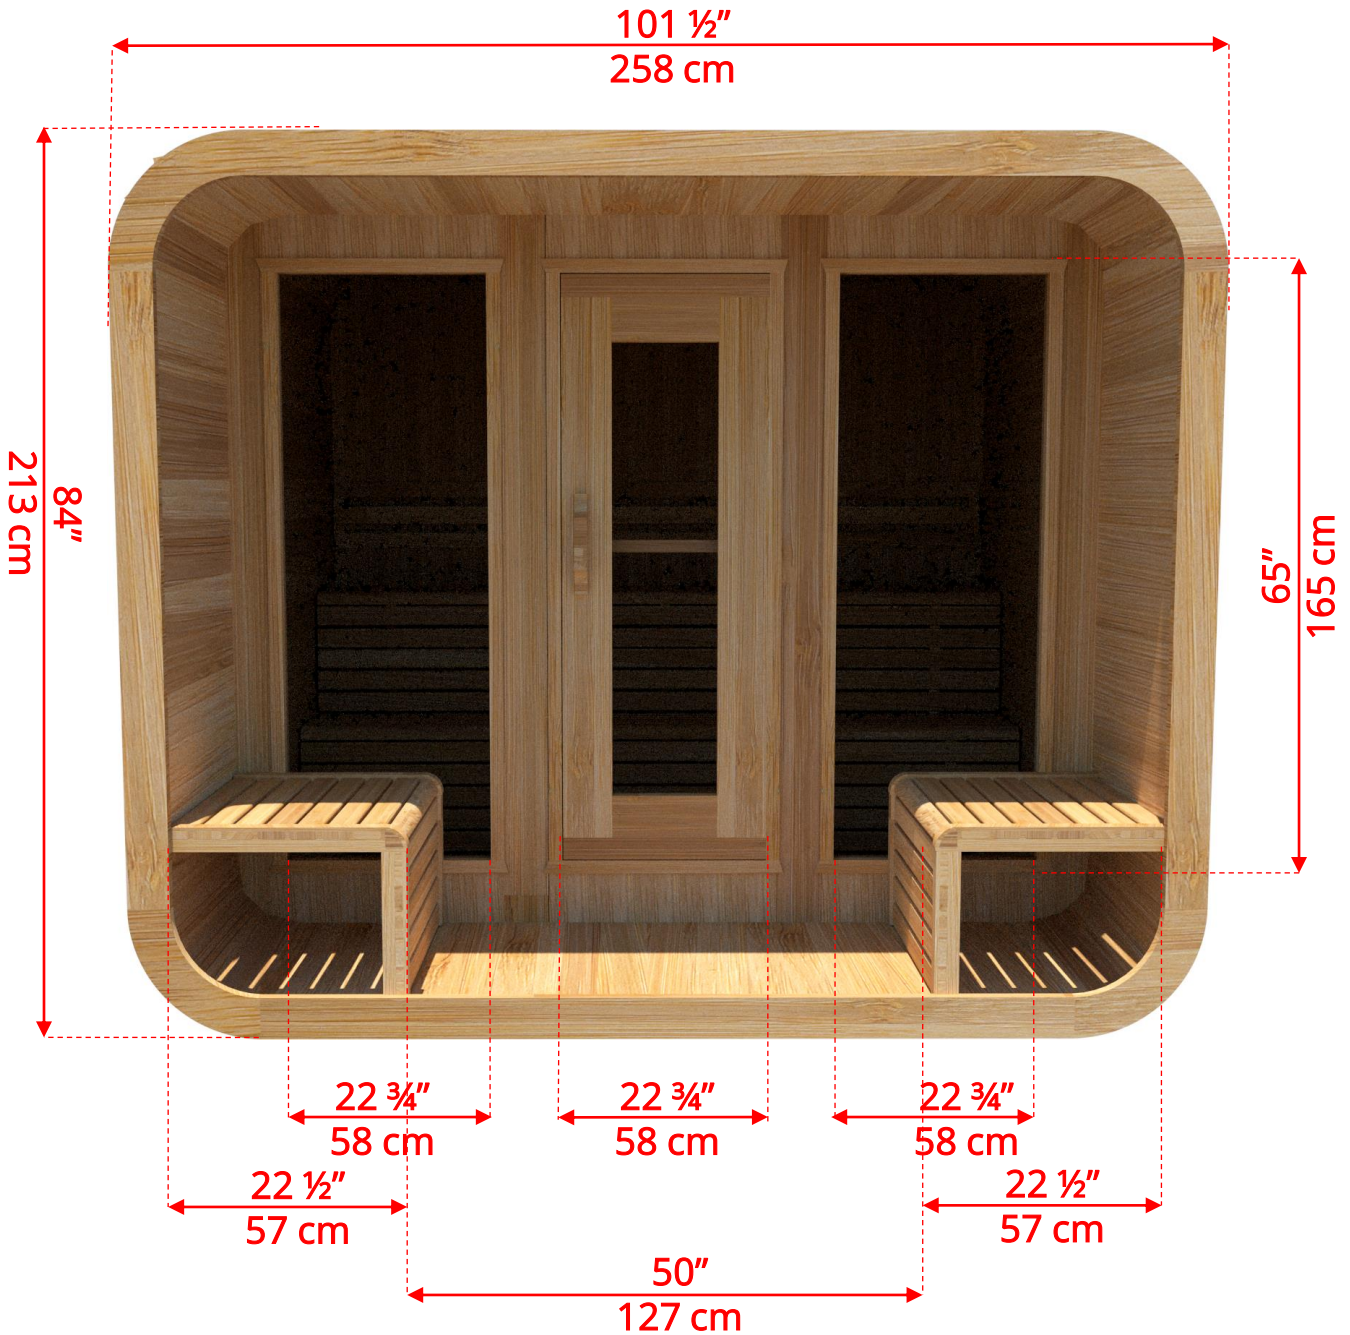

860LUP/862LUP 8'x6' (244cm x 182cm) Luna Sauna with Porch

860LUP/862LUP 8'x6' (244cm x 182cm) Luna Sauna with Porch

Floor Joist Spacing 7" (18cm) in from each end – 11 3/4" (30cm) spacing

860LUP/862LUP 8'x6' (244cm x 182cm) Luna Sauna with Porch

LUBACKB6
2 Tier Benches on Back Wall

860LUP/862LUP 8'x6' (244cm x 182cm) Luna Sauna with Porch

LUBACKB6
2 Tier Benches on Back Wall

860LUP/862LUP 8'x6' (244cm x 182cm) Luna Sauna with Porch

LULBR6
Luna L Benches on Right Side

860LUP/862LUP 8'x6' (244cm x 182cm) Luna Sauna with Porch

LULBR6
Luna L Benches on Right Side

860LUP/862LUP 8'x6' (244cm x 182cm) Luna Sauna with Porch

LULBL6
Luna L Benches on Left Side

860LUP/862LUP 8'x6' (244cm x 182cm) Luna Sauna with Porch

LULBL6
Luna L Benches on Left Side

860LUP/862LUP 8'x6' (244cm x 182cm) Luna Sauna with Porch

LUSIDE6
6' Luna Side Wall Benches

860LUP/862LUP 8'x6' (244cm x 182cm) Luna Sauna with Porch

LULPO
Lounge Benches for Porch