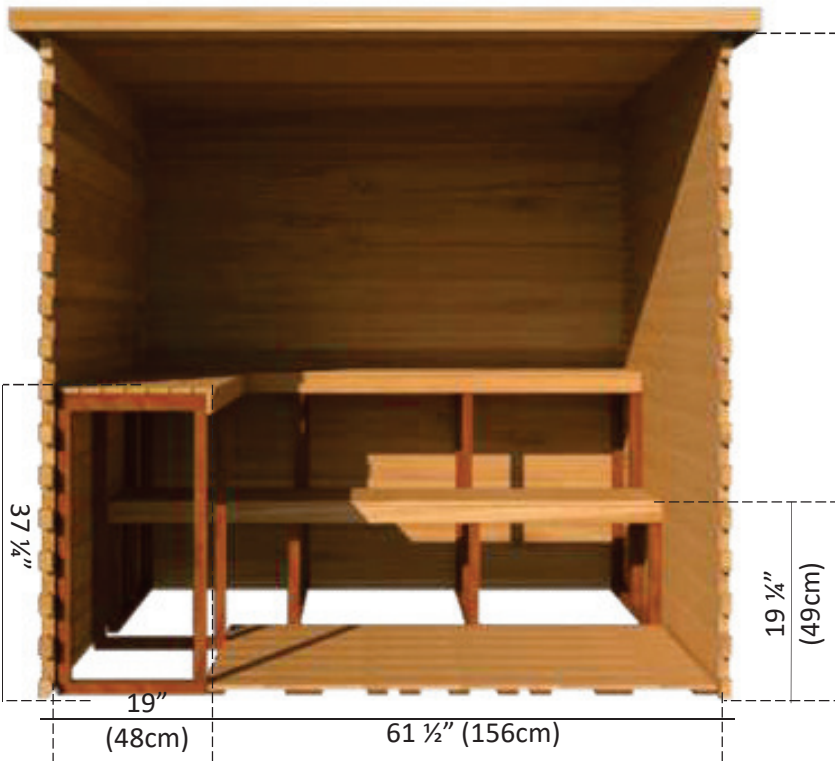

**LS670**

**6'x7' Indoor Cabin Sauna**

LS670 comes standard with a solid cedar door with 12"x50" glass window. Front window available on 1 or both sides of door.

88 1/2" (225cm)

84 1/4" (214cm)

76 1/2" (194cm)

72 1/4" (184cm)

80 1/4" (204cm)

68 1/4" (173cm)