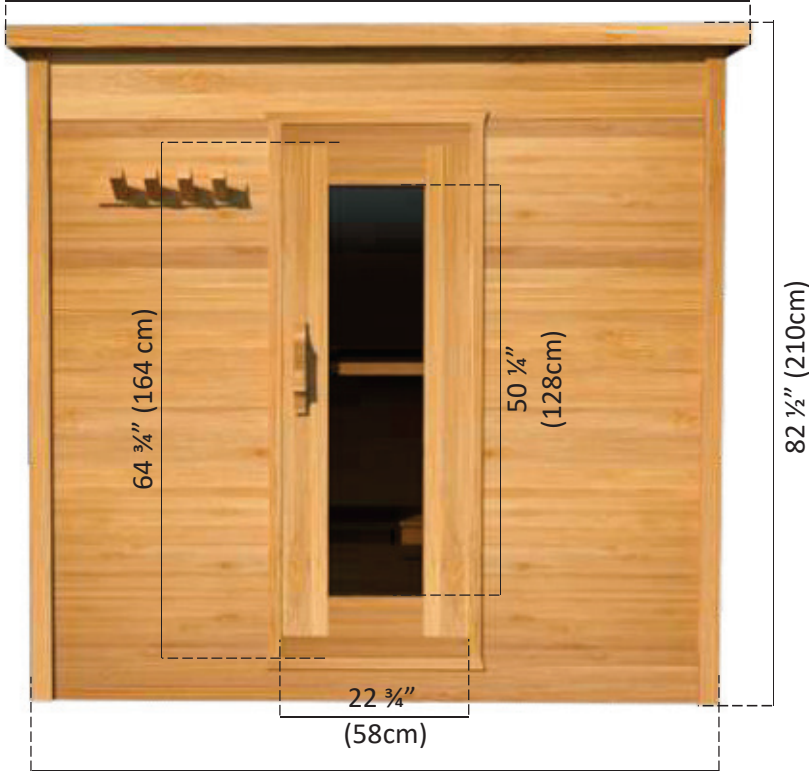

**LS670**

**6'x7' Indoor Cabin Sauna**

LS670 comes standard with a solid cedar door with 12"x50" glass window. Front window available on 1 or both sides of door.

88 1/2" (225cm)

84 1/4" (214cm)

76 1/2" (194cm)

72 1/4" (184cm)

80 1/4" (204cm)

68 1/4" (173cm)