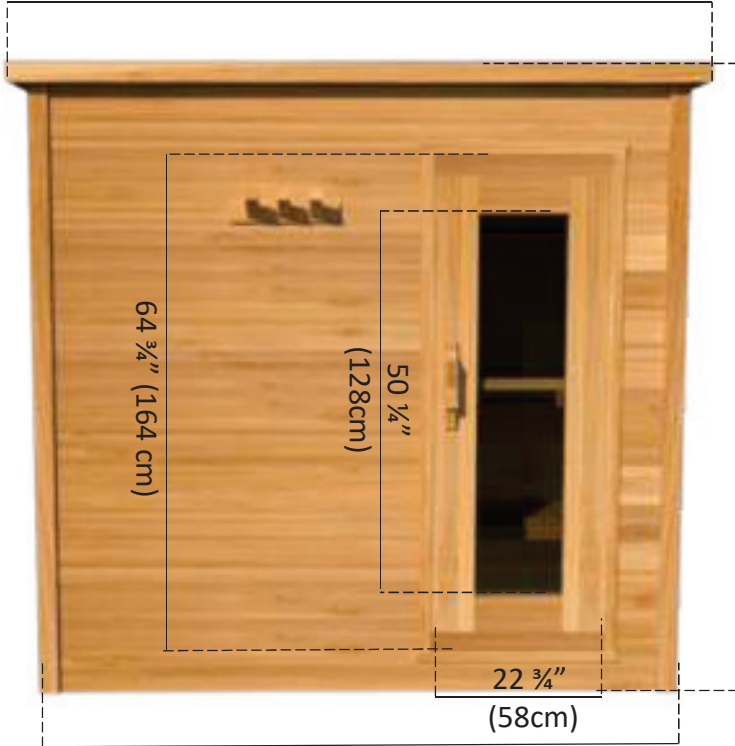

## 4'x7' Indoor Cabin Sauna

All Cabin Saunas come standard with a solid cedar door with 12"x50" glass window.

Door can be positioned on right or left side of Front wall.

Window not available in this model.

88 ½" (225cm)

84 ¼" (215cm)

52 ¾" (134cm)

48 ¼" (123cm)

80 ¼" (204cm)