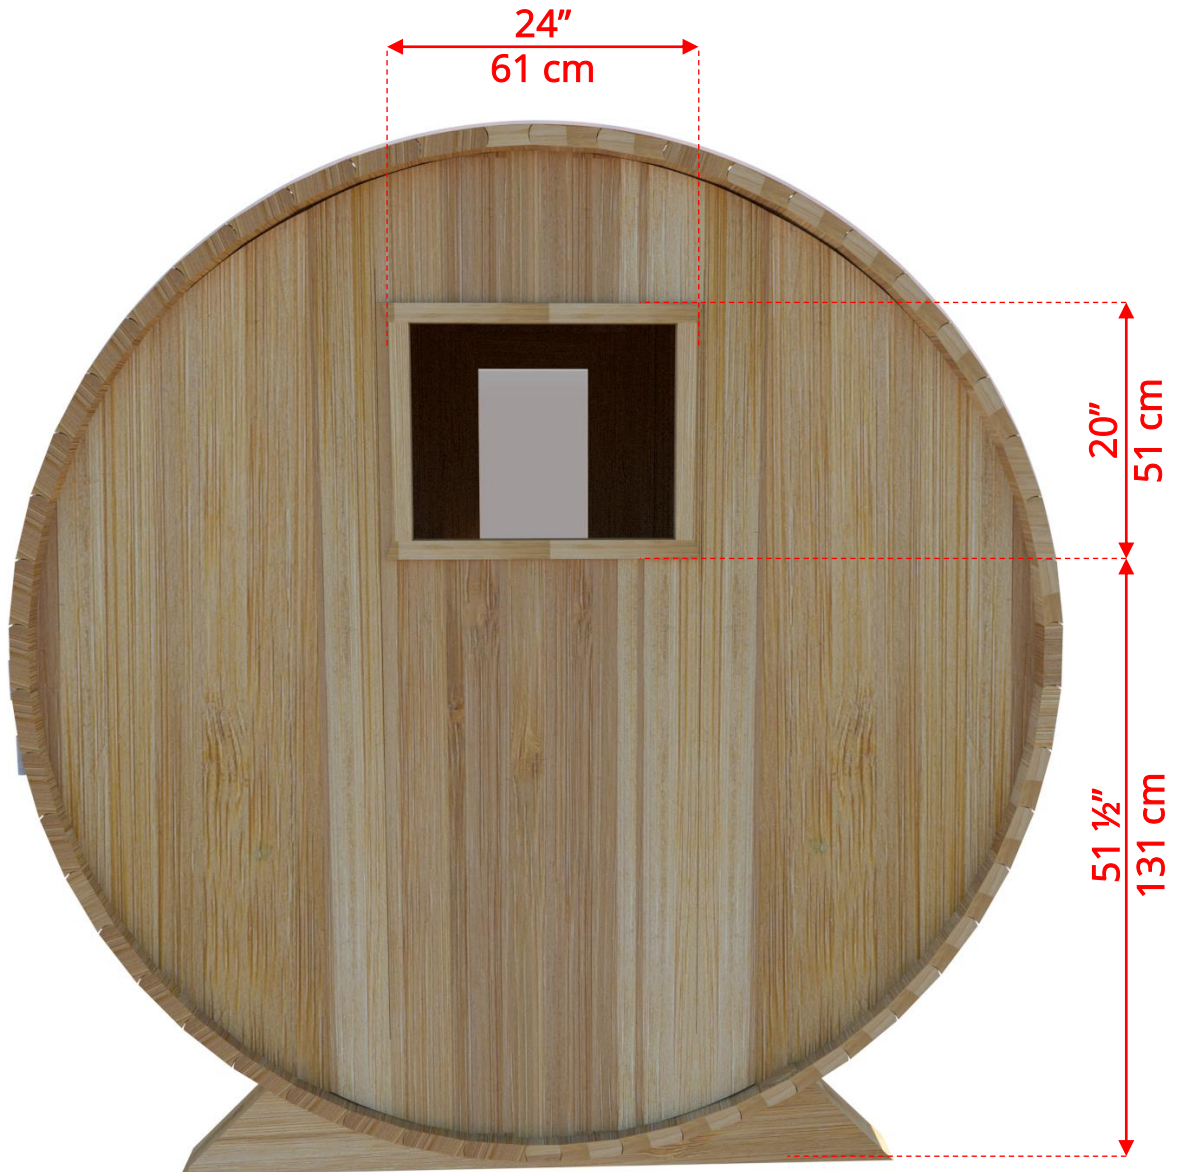

760/762 7'x6' (182cm) Barrel Sauna

760/762

7'x6' (182cm) Barrel Sauna

760/762 7'x6' (182cm) Barrel Sauna

Standard bench layout shown with optional sauna floor

760/762

7'x6' (182cm) Barrel Sauna

760/762

7'x6' (182cm) Barrel Sauna

Signature Sauna Benches

780/782 7'x8' (244cm) Barrel Sauna

Signature Sauna Benches

760/762

7'x6' (182cm) Barrel Sauna

2 Windows in Front Wall

2 windows available on back wall at same measurements as front wall

760/762

7'x6' (182cm) Barrel Sauna

Halfmoon Front Wall Windows

760/762

7'x6' (182cm) Barrel Sauna

Halfmoon Back Wall Window

760/762

7'x6' (182cm) Barrel Sauna

Rectangle Window in Back Wall

760/762 7'x6' (182cm) Barrel Sauna

Wood Burning Heater

Please note - Drawing shows sauna room measurements only.