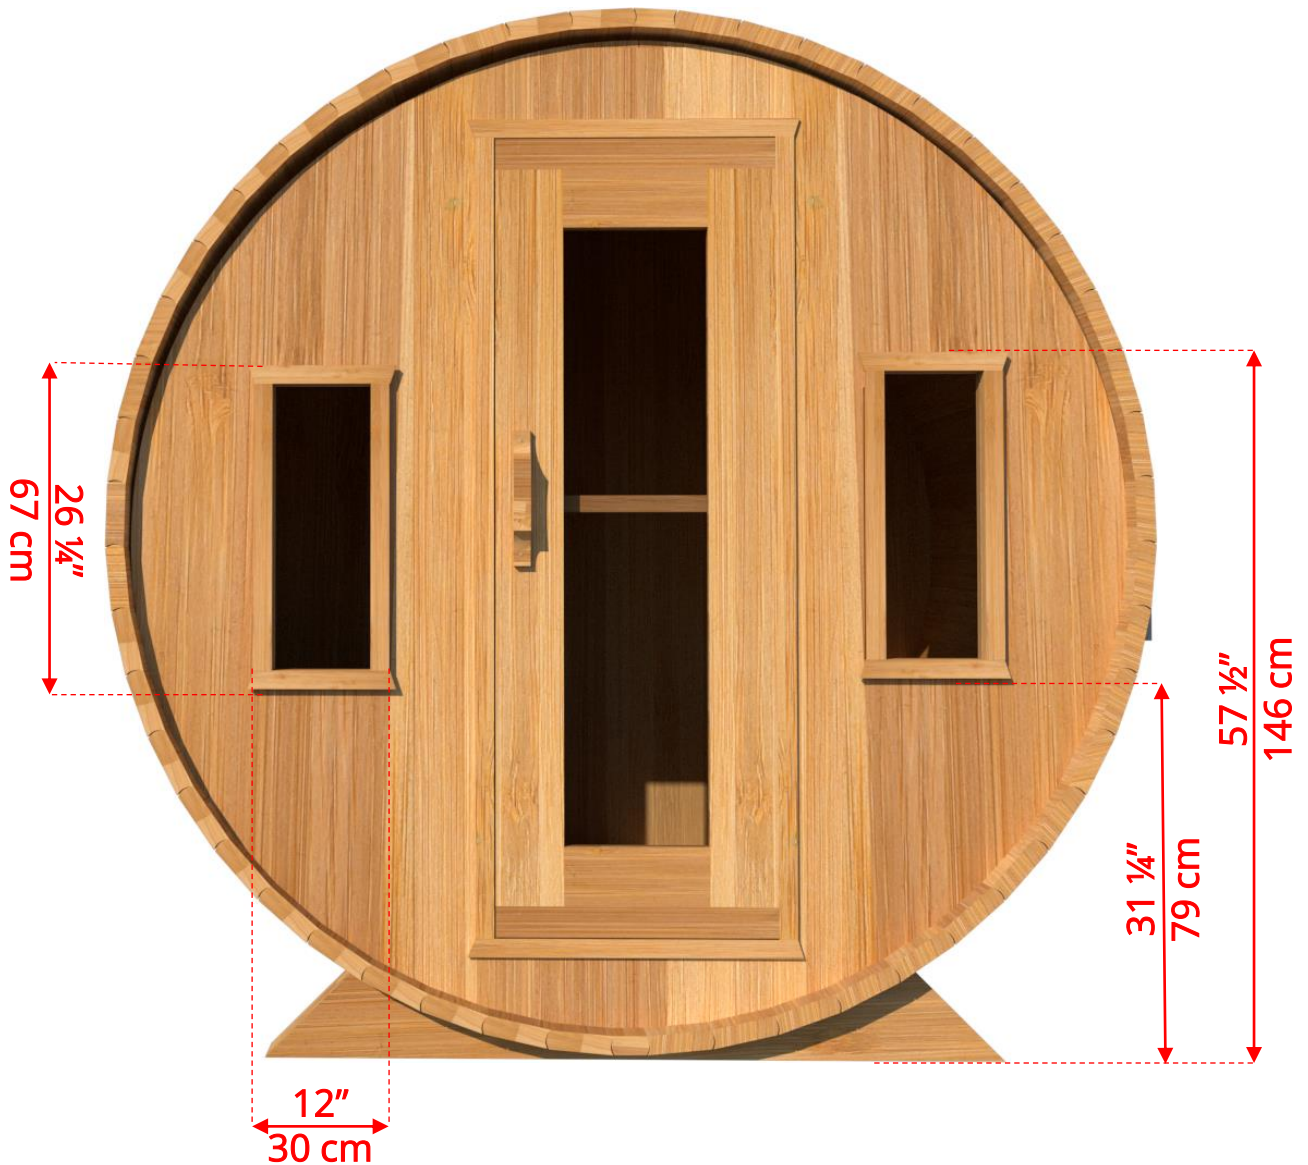

760/762 7'x6' (182cm) Barrel Sauna

760/762

7'x6' (182cm) Barrel Sauna

760/762 7'x6' (182cm) Barrel Sauna

Standard bench layout shown with optional sauna floor

760/762

7'x6' (182cm) Barrel Sauna

760/762

7'x6' (182cm) Barrel Sauna

Signature Sauna Benches

780/782 7'x8' (244cm) Barrel Sauna

Signature Sauna Benches

760/762

7'x6' (182cm) Barrel Sauna

2 Windows in Front Wall

2 windows available on back wall at same measurements as front wall

760/762

7'x6' (182cm) Barrel Sauna

Halfmoon Front Wall Windows

760/762

7'x6' (182cm) Barrel Sauna

Halfmoon Back Wall Window

760/762

7'x6' (182cm) Barrel Sauna

Rectangle Window in Back Wall

760/762 7'x6' (182cm) Barrel Sauna

Wood Burning Heater

Please note - Drawing shows sauna room measurements only.