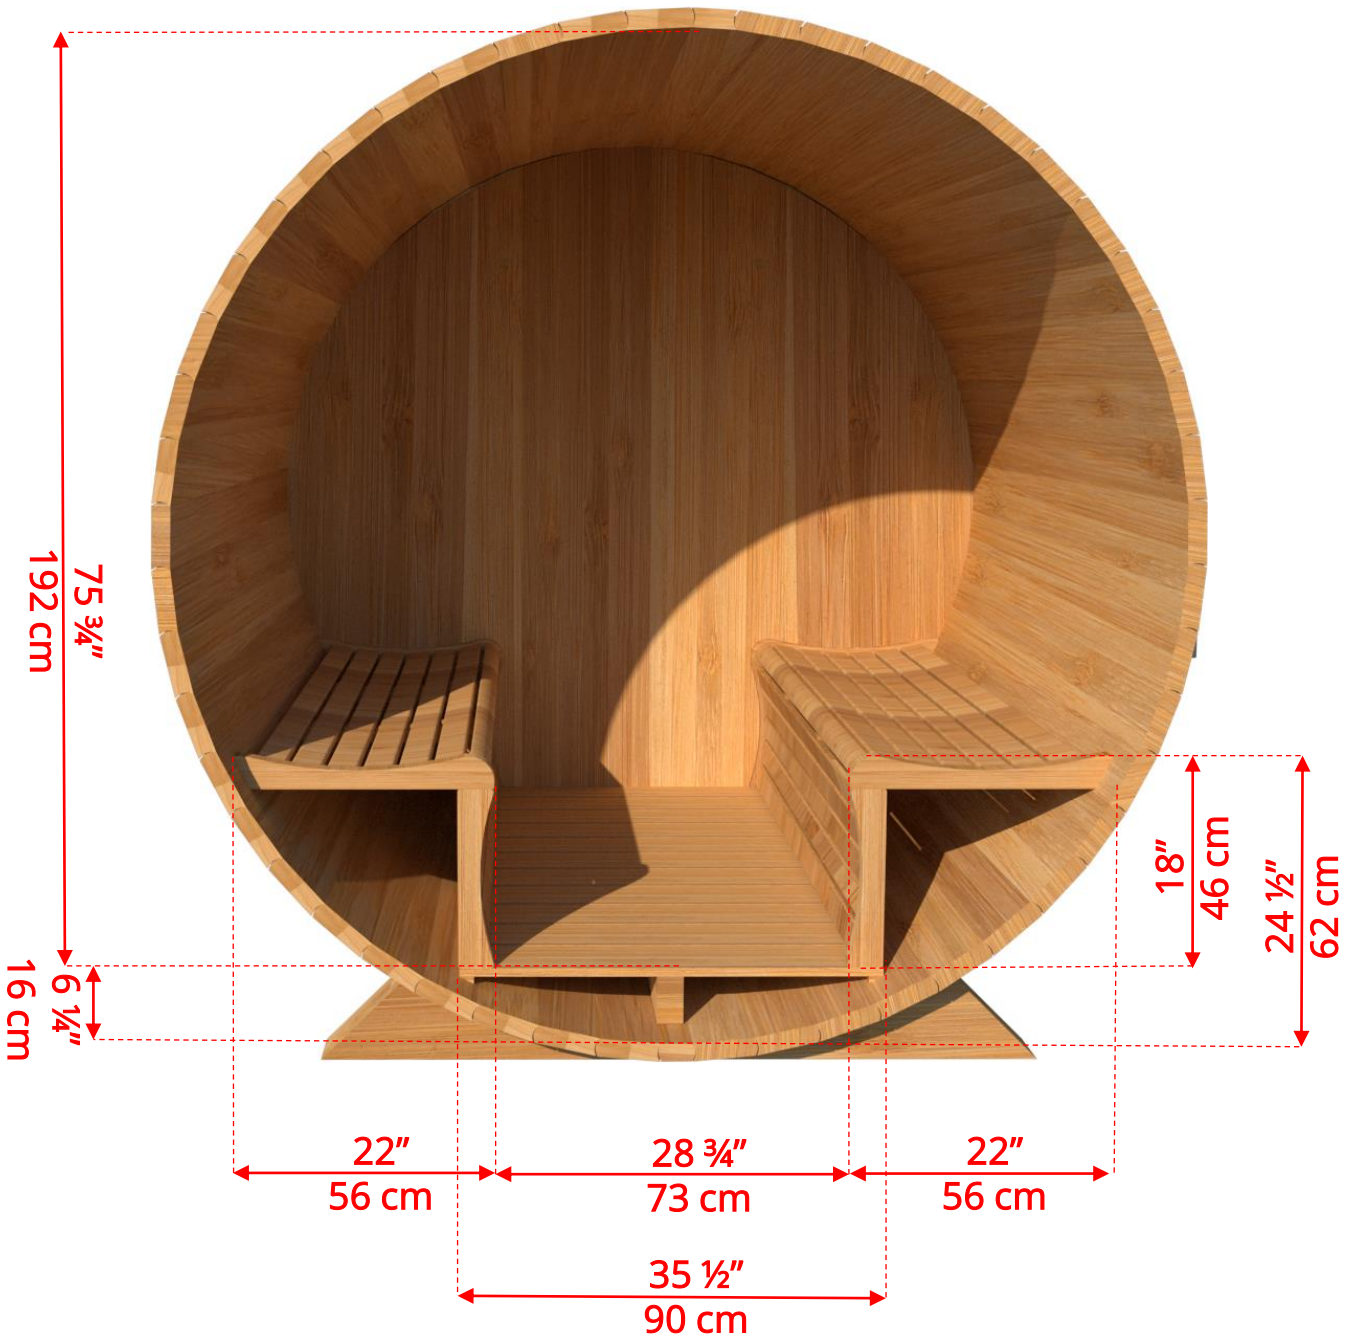

760/762 7'x6' (182cm) Barrel Sauna

760/762

7'x6' (182cm) Barrel Sauna

760/762 7'x6' (182cm) Barrel Sauna

Standard bench layout shown with optional sauna floor

760/762

7'x6' (182cm) Barrel Sauna

760/762

7'x6' (182cm) Barrel Sauna

Signature Sauna Benches

780/782 7'x8' (244cm) Barrel Sauna

Signature Sauna Benches

760/762

7'x6' (182cm) Barrel Sauna

2 Windows in Front Wall

2 windows available on back wall at same measurements as front wall

760/762

7'x6' (182cm) Barrel Sauna

Halfmoon Front Wall Windows

760/762

7'x6' (182cm) Barrel Sauna

Halfmoon Back Wall Window

760/762

7'x6' (182cm) Barrel Sauna

Rectangle Window in Back Wall

760/762 7'x6' (182cm) Barrel Sauna

Wood Burning Heater

Please note - Drawing shows sauna room measurements only.