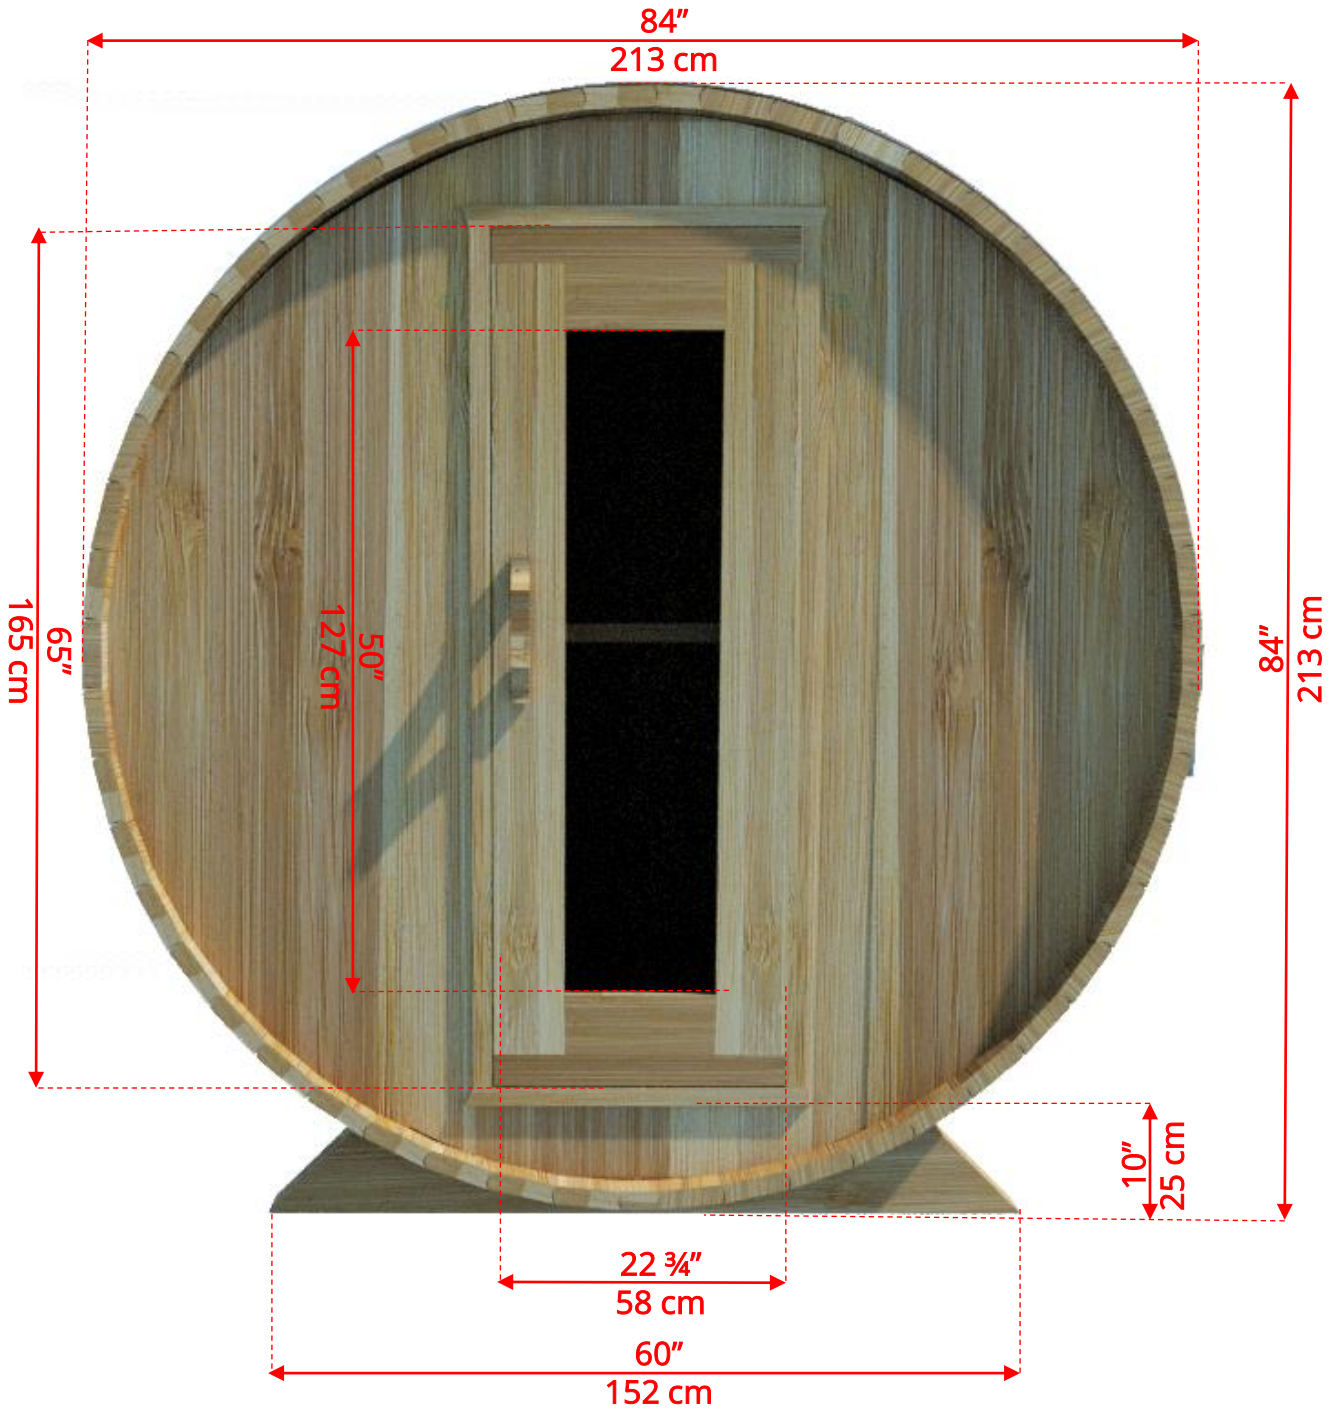

760/762 7'x6' (182cm) Barrel Sauna

760/762

7'x6' (182cm) Barrel Sauna

760/762 7'x6' (182cm) Barrel Sauna

Standard bench layout shown with optional sauna floor

760/762

7'x6' (182cm) Barrel Sauna

760/762

7'x6' (182cm) Barrel Sauna

Signature Sauna Benches

780/782 7'x8' (244cm) Barrel Sauna

Signature Sauna Benches

760/762

7'x6' (182cm) Barrel Sauna

2 Windows in Front Wall

2 windows available on back wall at same measurements as front wall

760/762

7'x6' (182cm) Barrel Sauna

Halfmoon Front Wall Windows

760/762

7'x6' (182cm) Barrel Sauna

Halfmoon Back Wall Window

760/762

7'x6' (182cm) Barrel Sauna

Rectangle Window in Back Wall

760/762 7'x6' (182cm) Barrel Sauna

Wood Burning Heater

Please note - Drawing shows sauna room measurements only.