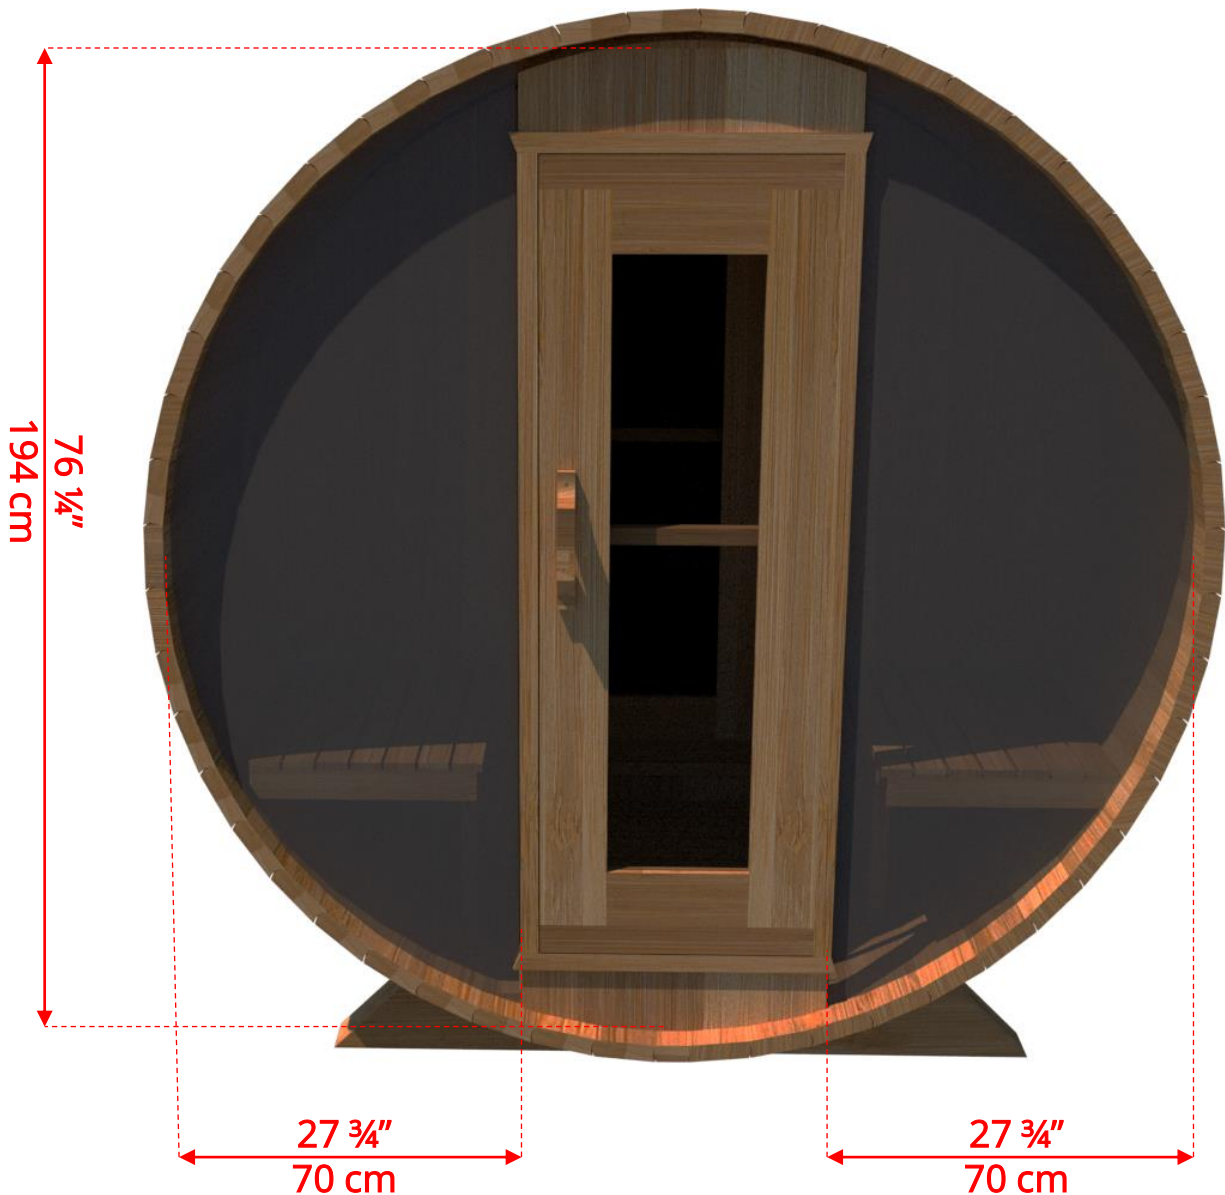

760/762 7'x6' (182cm) Barrel Sauna

760/762

7'x6' (182cm) Barrel Sauna

760/762 7'x6' (182cm) Barrel Sauna

Standard bench layout shown with optional sauna floor

760/762

7'x6' (182cm) Barrel Sauna

760/762

7'x6' (182cm) Barrel Sauna

Signature Sauna Benches

780/782 7'x8' (244cm) Barrel Sauna

Signature Sauna Benches

760/762

7'x6' (182cm) Barrel Sauna

2 Windows in Front Wall

2 windows available on back wall at same measurements as front wall

760/762

7'x6' (182cm) Barrel Sauna

Halfmoon Front Wall Windows

760/762

7'x6' (182cm) Barrel Sauna

Halfmoon Back Wall Window

760/762

7'x6' (182cm) Barrel Sauna

Rectangle Window in Back Wall

760/762 7'x6' (182cm) Barrel Sauna

Wood Burning Heater

Please note - Drawing shows sauna room measurements only.