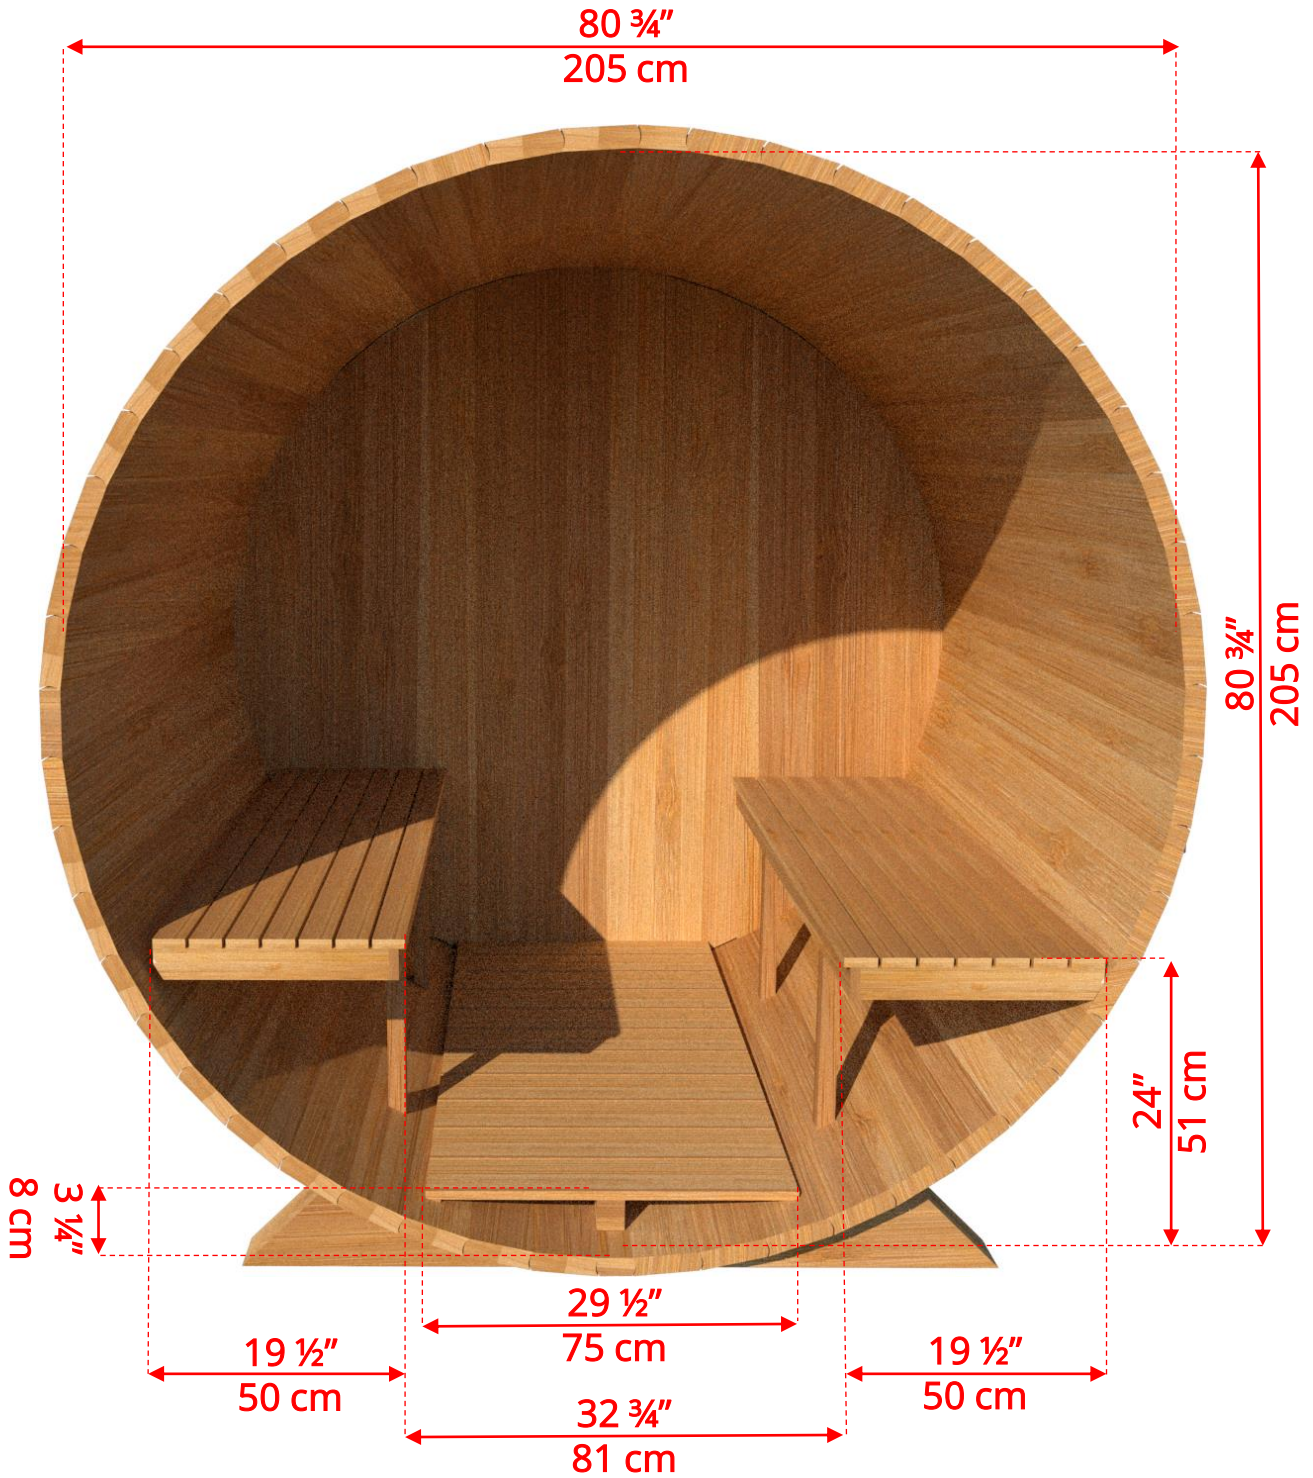

760/762 7'x6' (182cm) Barrel Sauna

760/762

7'x6' (182cm) Barrel Sauna

760/762 7'x6' (182cm) Barrel Sauna

Standard bench layout shown with optional sauna floor

760/762

7'x6' (182cm) Barrel Sauna

760/762

7'x6' (182cm) Barrel Sauna

Signature Sauna Benches

780/782 7'x8' (244cm) Barrel Sauna

Signature Sauna Benches

760/762

7'x6' (182cm) Barrel Sauna

2 Windows in Front Wall

2 windows available on back wall at same measurements as front wall

760/762

7'x6' (182cm) Barrel Sauna

Halfmoon Front Wall Windows

760/762

7'x6' (182cm) Barrel Sauna

Halfmoon Back Wall Window

760/762

7'x6' (182cm) Barrel Sauna

Rectangle Window in Back Wall

760/762 7'x6' (182cm) Barrel Sauna

Wood Burning Heater

Please note - Drawing shows sauna room measurements only.