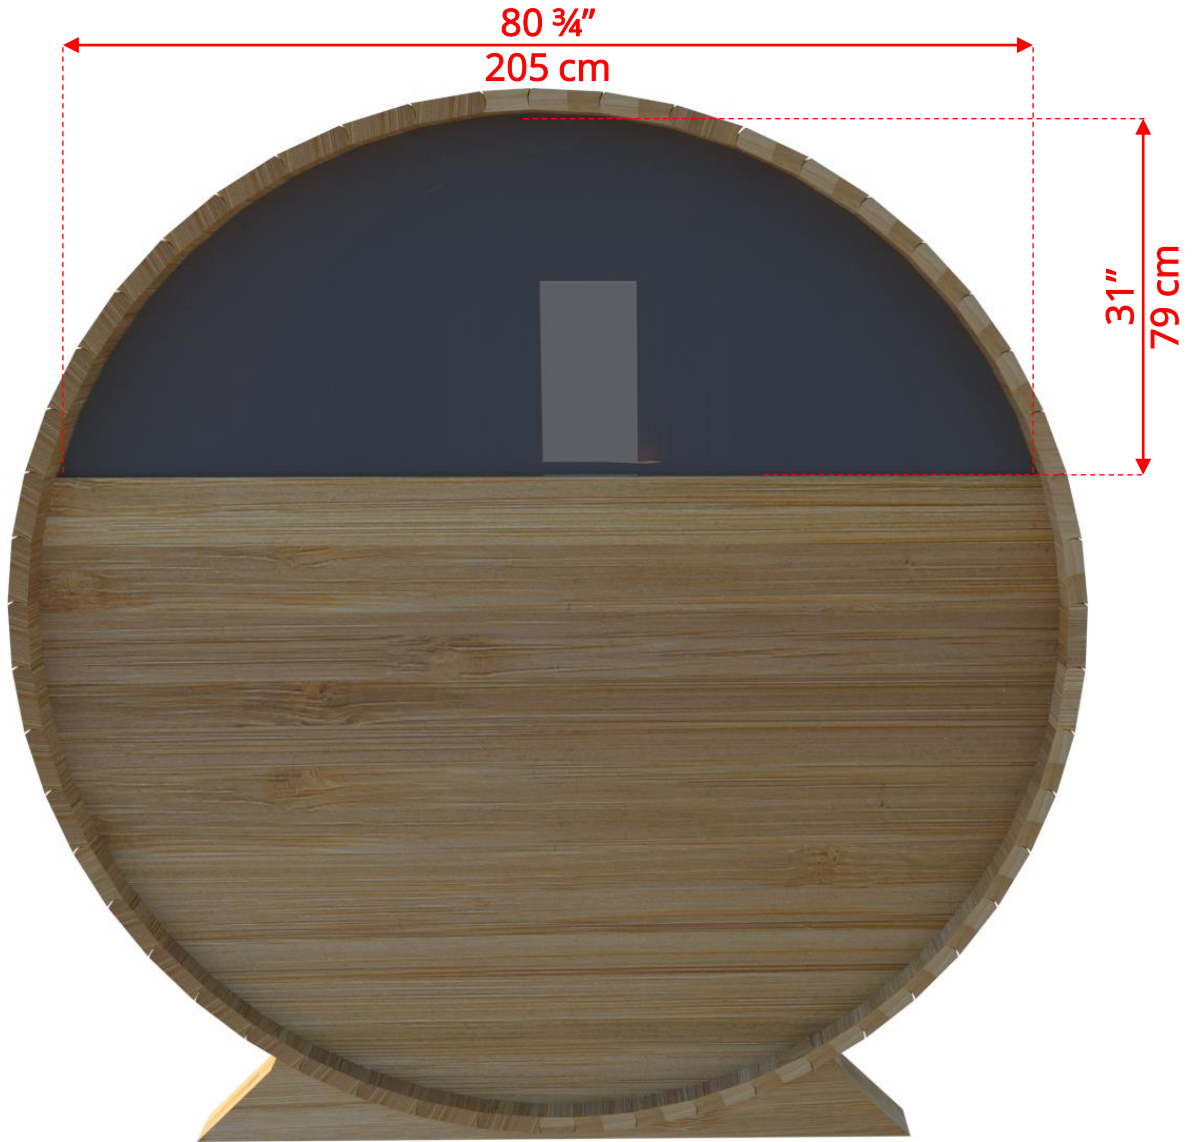

760/762 7'x6' (182cm) Barrel Sauna

760/762

7'x6' (182cm) Barrel Sauna

760/762 7'x6' (182cm) Barrel Sauna

Standard bench layout shown with optional sauna floor

760/762

7'x6' (182cm) Barrel Sauna

760/762

7'x6' (182cm) Barrel Sauna

Signature Sauna Benches

780/782 7'x8' (244cm) Barrel Sauna

Signature Sauna Benches

760/762

7'x6' (182cm) Barrel Sauna

2 Windows in Front Wall

2 windows available on back wall at same measurements as front wall

760/762

7'x6' (182cm) Barrel Sauna

Halfmoon Front Wall Windows

760/762

7'x6' (182cm) Barrel Sauna

Halfmoon Back Wall Window

760/762

7'x6' (182cm) Barrel Sauna

Rectangle Window in Back Wall

760/762 7'x6' (182cm) Barrel Sauna

Wood Burning Heater

Please note - Drawing shows sauna room measurements only.