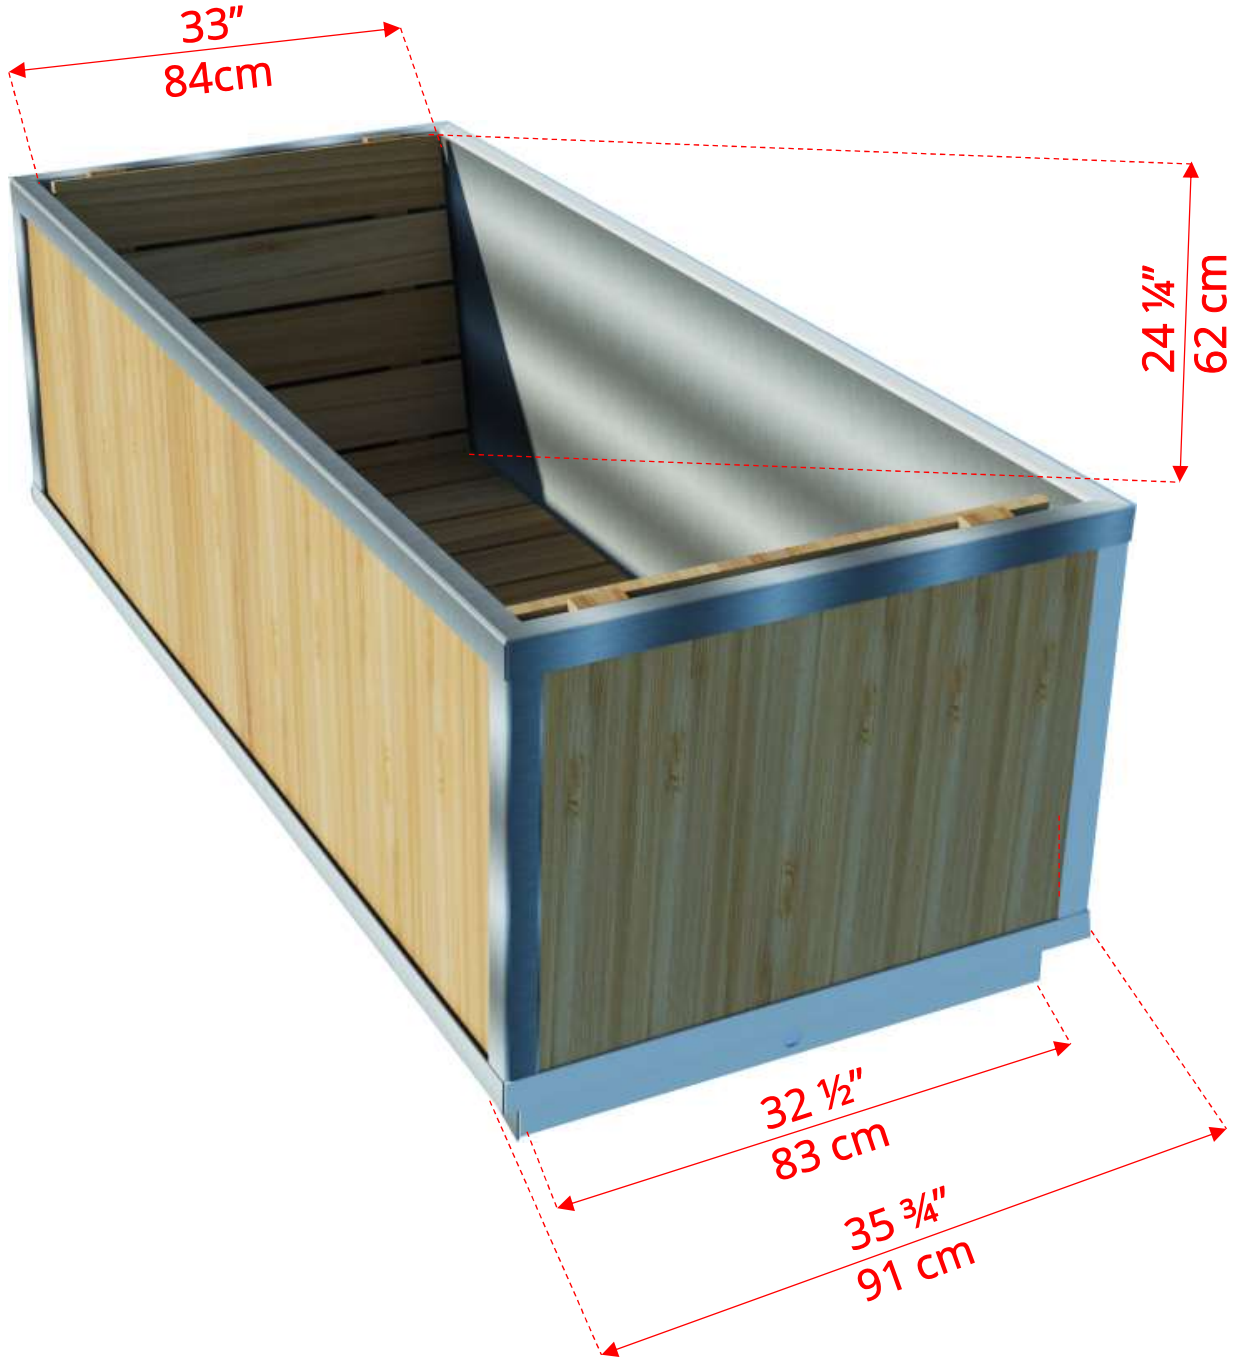

370CS/372CS The Cascade Tub 3' x 7'

Shown with Wood Burning Heater
(Optional)

370CS/372CS The Cascade Tub 3' x 7'

370CS/372CS The Cascade Tub 3' x 7'

730145

Aluminum Inside Hot Tub Heater (Optional)

Do not Operate Hot Tub Heater without Water in Hot Tub!

Aluminum Inside Hot Tub Heater (Optional)

Firebox Opening – 10" (25cm) x 10" (25cm) x 35 1/4" (90cm) Deep

730184
24" Canoe Paddle
(Optional)

730185
Aluminum Ash Scoop
(Optional)