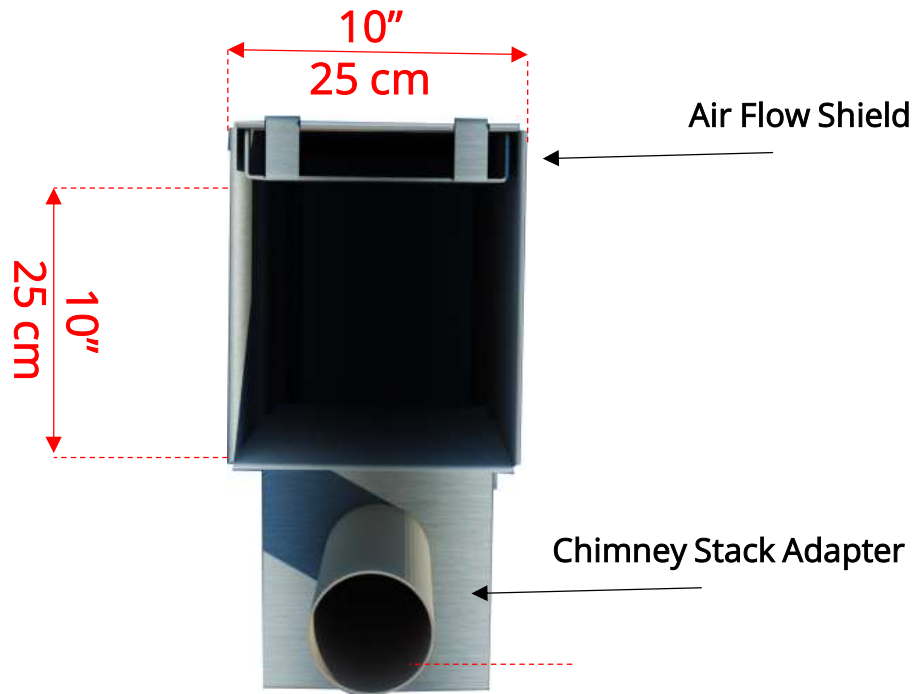

370CS/372CS The Cascade Tub 3' x 7'

Shown with Wood Burning Heater
(Optional)

370CS/372CS The Cascade Tub 3' x 7'

370CS/372CS The Cascade Tub 3' x 7'

730145

Aluminum Inside Hot Tub Heater (Optional)

Do not Operate Hot Tub Heater without Water in Hot Tub!

Aluminum Inside Hot Tub Heater (Optional)

Firebox Opening – 10" (25cm) x 10" (25cm) x 35 1/4" (90cm) Deep

730184
24" Canoe Paddle
(Optional)

730185
Aluminum Ash Scoop
(Optional)