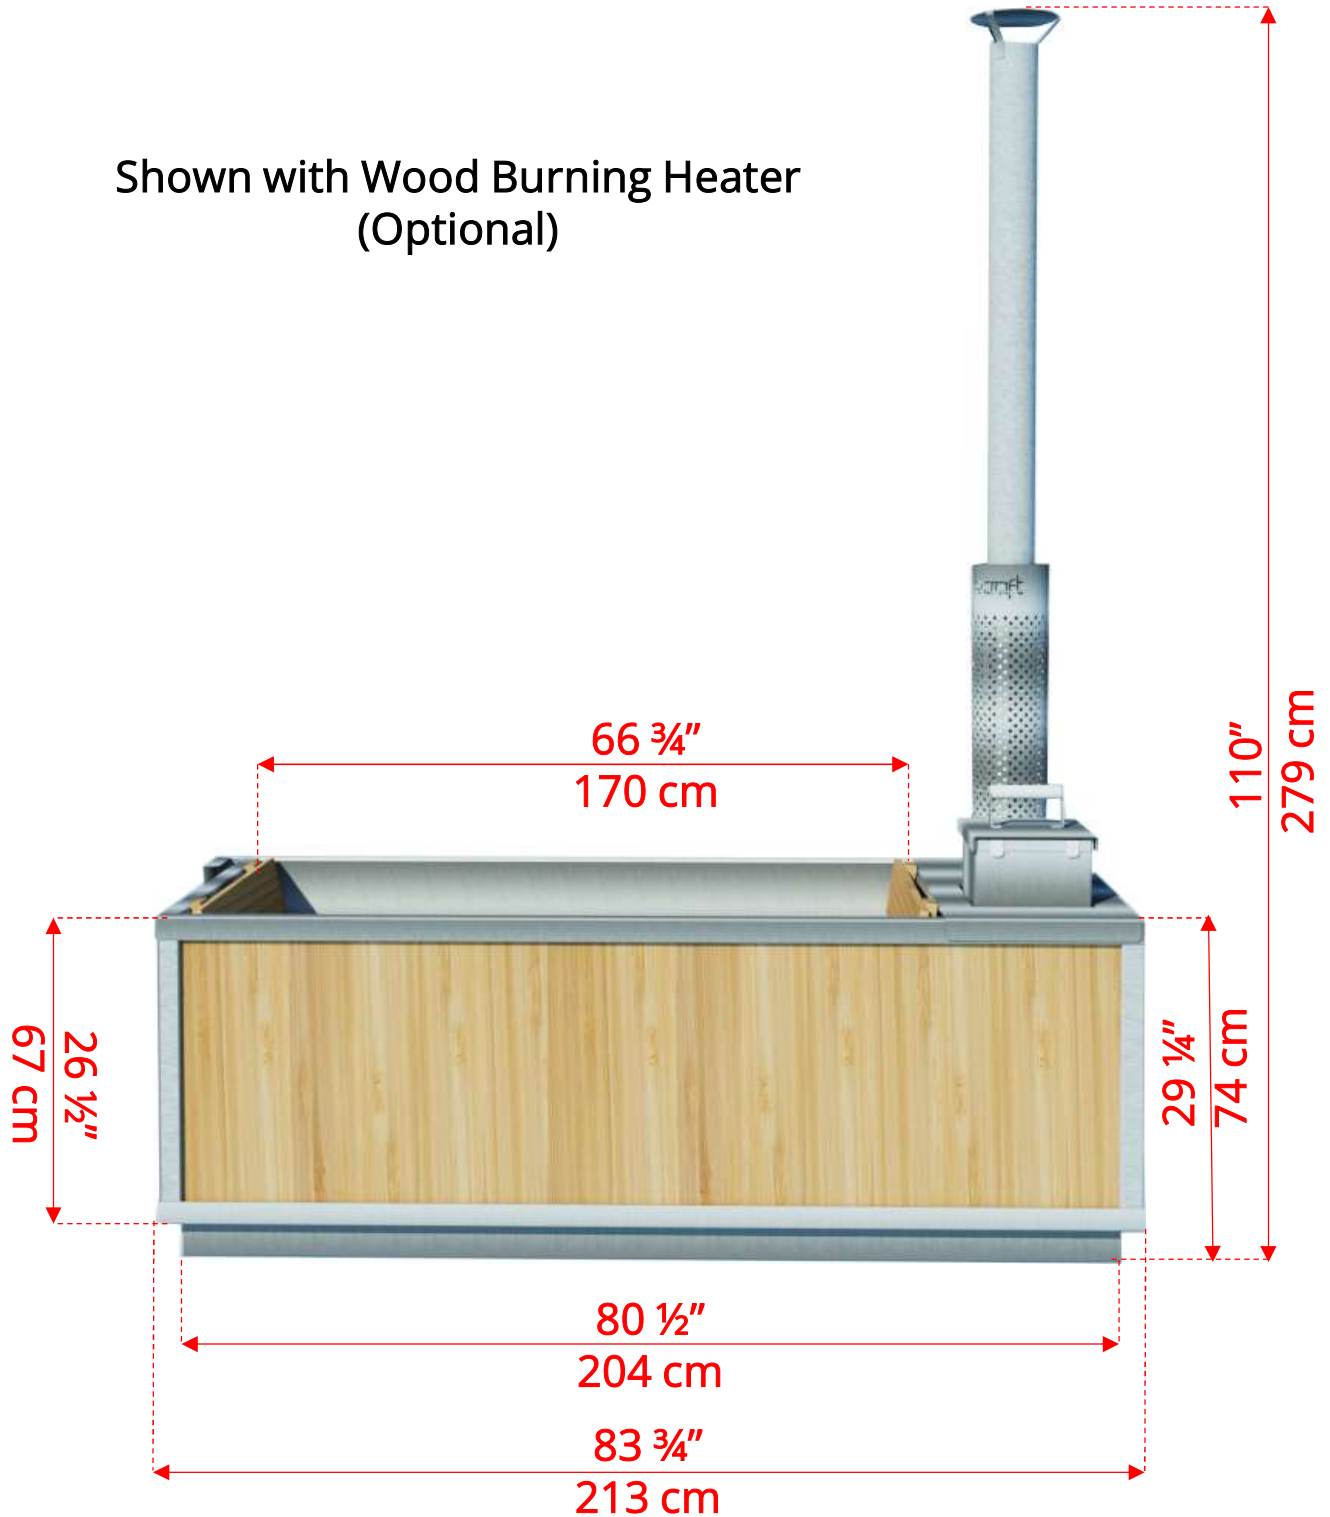

370CS/372CS The Cascade Tub 3' x 7'

Shown with Wood Burning Heater
(Optional)

370CS/372CS The Cascade Tub 3' x 7'

370CS/372CS The Cascade Tub 3' x 7'

730145

Aluminum Inside Hot Tub Heater (Optional)

Do not Operate Hot Tub Heater without Water in Hot Tub!

Aluminum Inside Hot Tub Heater (Optional)

Firebox Opening – 10" (25cm) x 10" (25cm) x 35 1/4" (90cm) Deep

730184
24" Canoe Paddle
(Optional)

730185
Aluminum Ash Scoop
(Optional)