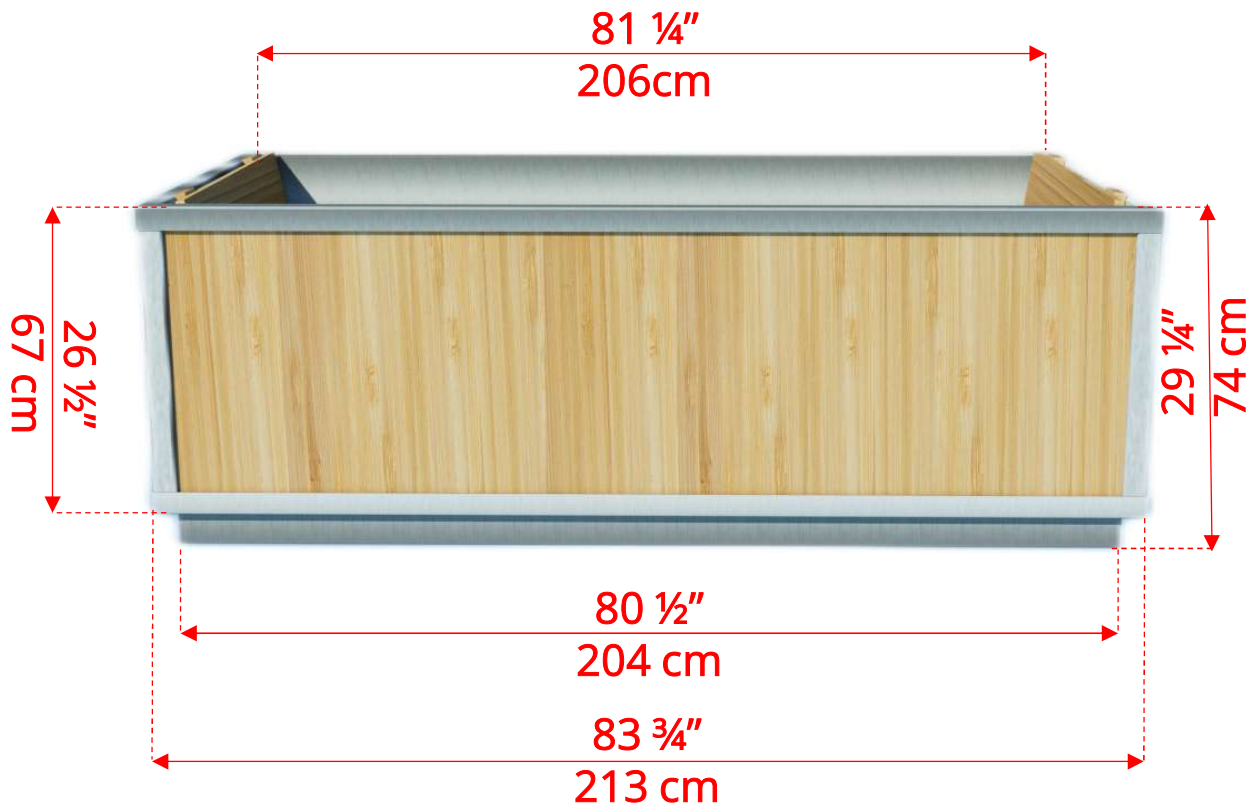

370CS/372CS The Cascade Tub 3' x 7'

Shown with Wood Burning Heater
(Optional)

370CS/372CS The Cascade Tub 3' x 7'

370CS/372CS The Cascade Tub 3' x 7'

730145

Aluminum Inside Hot Tub Heater (Optional)

Do not Operate Hot Tub Heater without Water in Hot Tub!

Aluminum Inside Hot Tub Heater (Optional)

Firebox Opening – 10" (25cm) x 10" (25cm) x 35 1/4" (90cm) Deep

730184
24" Canoe Paddle
(Optional)

730185
Aluminum Ash Scoop
(Optional)