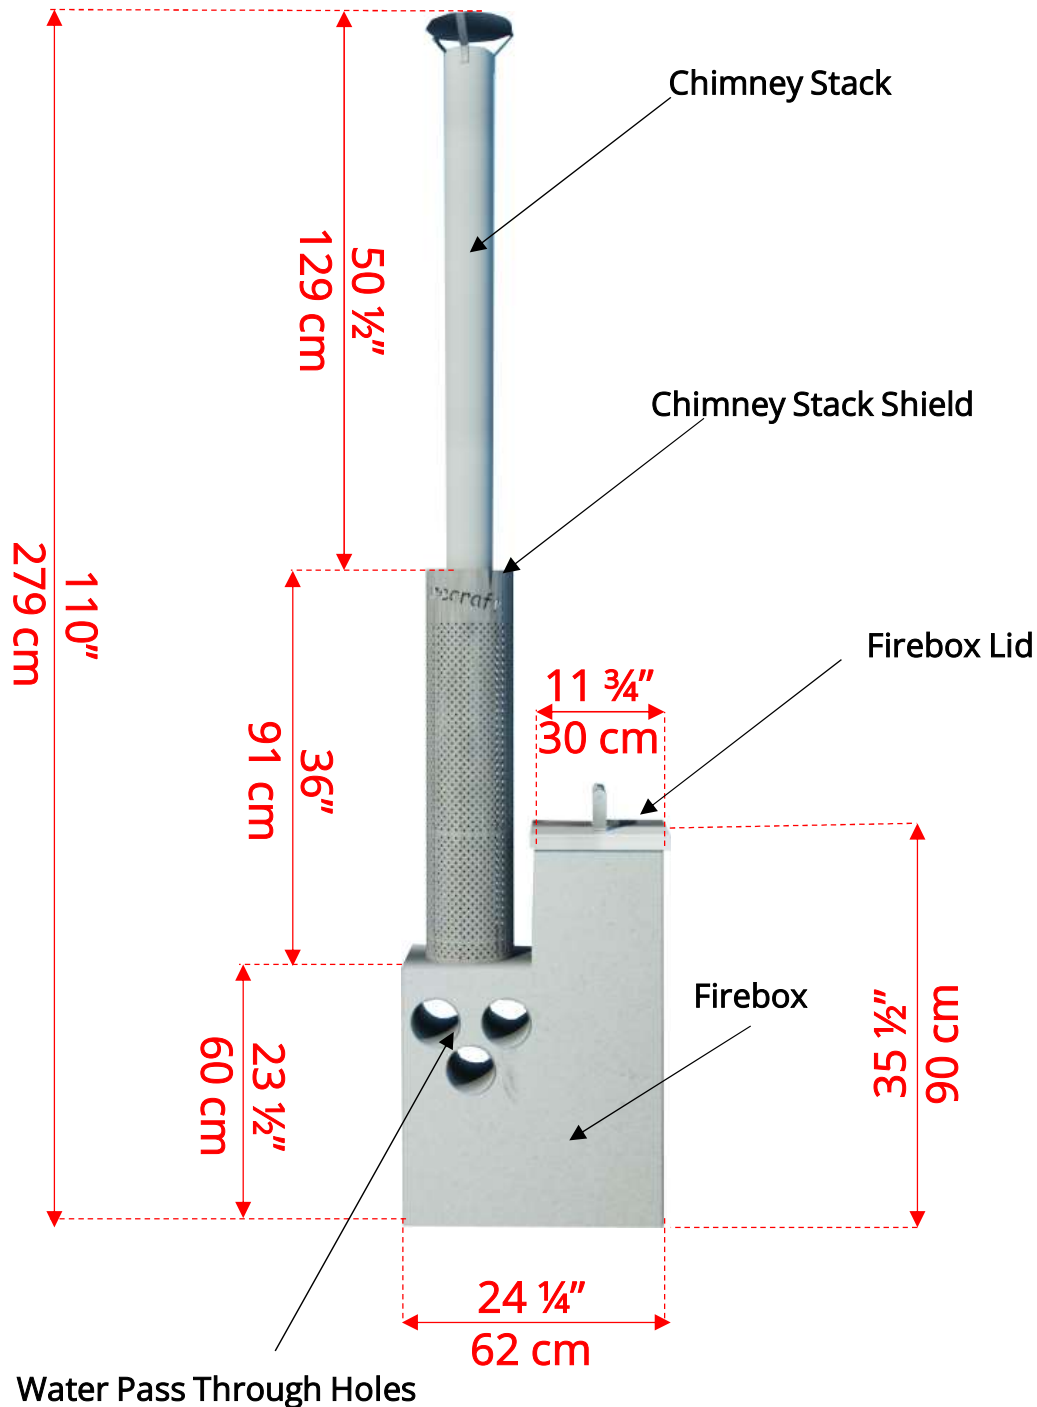

370CS/372CS The Cascade Tub 3' x 7'

Shown with Wood Burning Heater
(Optional)

370CS/372CS The Cascade Tub 3' x 7'

370CS/372CS The Cascade Tub 3' x 7'

730145

Aluminum Inside Hot Tub Heater (Optional)

Do not Operate Hot Tub Heater without Water in Hot Tub!

Aluminum Inside Hot Tub Heater (Optional)

Firebox Opening – 10" (25cm) x 10" (25cm) x 35 1/4" (90cm) Deep

730184
24" Canoe Paddle
(Optional)

730185
Aluminum Ash Scoop
(Optional)