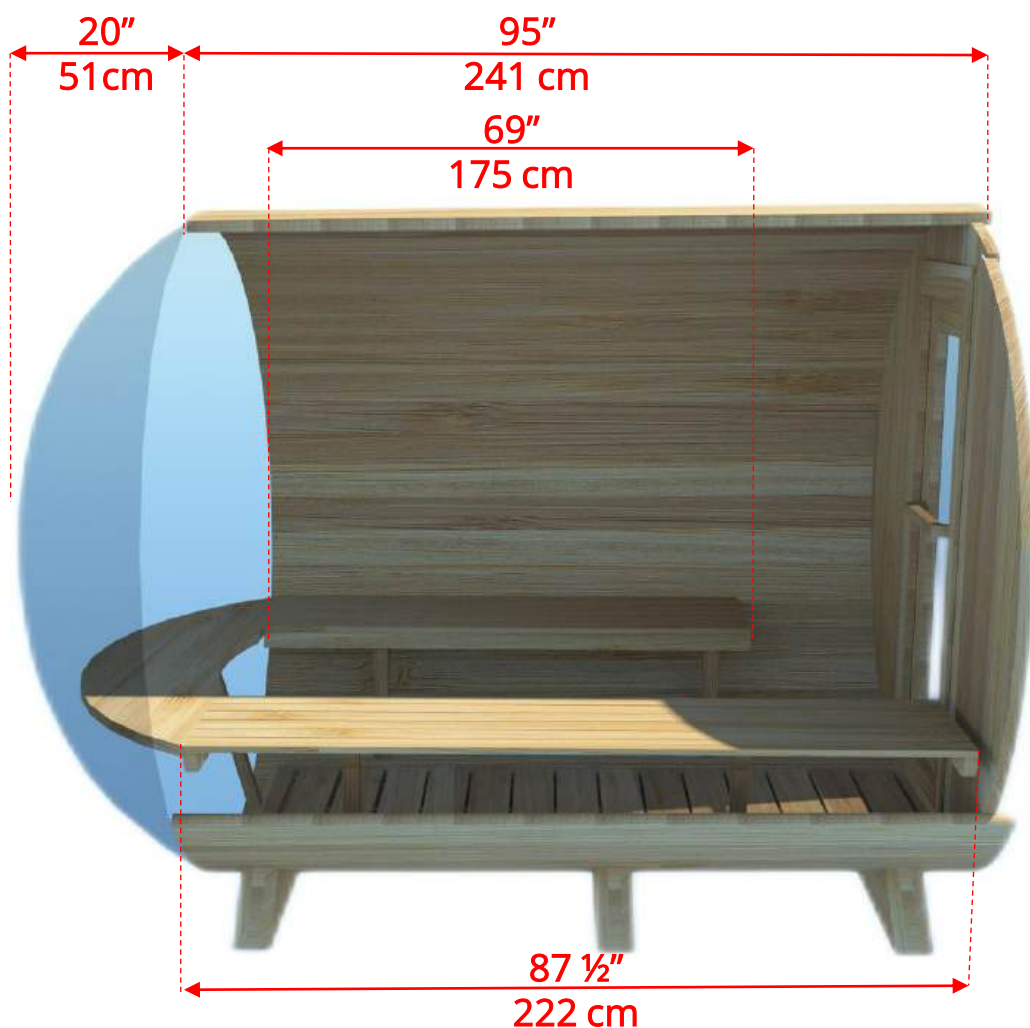

780PV/782PV 7'x8' (244cm) Panoramic Barrel Sauna

780PV/782PV 7'x8' (244cm) Panoramic Barrel Sauna

780PV/782PV

7'x8' (244cm) Panoramic Barrel Sauna

Standard bench layout shown with optional sauna floor

780PV/782PV 7'x8' (244cm) Panoramic Barrel Sauna

Standard bench layout shown with optional sauna floor

(Full length bench on both sides if wood or Floor Model Heater is chosen)

780PV/782PV 7'x8' (244cm) Panoramic Barrel Sauna

Panoramic Signature Sauna Benches

780PV/782PV

7'x8' (244cm) Panoramic Barrel Sauna

Panoramic Signature Sauna Benches

(Full length bench on both sides if wood or Floor Model Heater is chosen)

780PV/782PV 7'x8' (244cm) Panoramic Barrel Sauna

Lounge Sauna Benches

780PV/782PV 7'x8' (244cm) Panoramic Barrel Sauna

Lounge Sauna Benches

(Full length bench on both sides if wood or Floor Model Heater is chosen)

Please note that shorter bench is not adjustable!