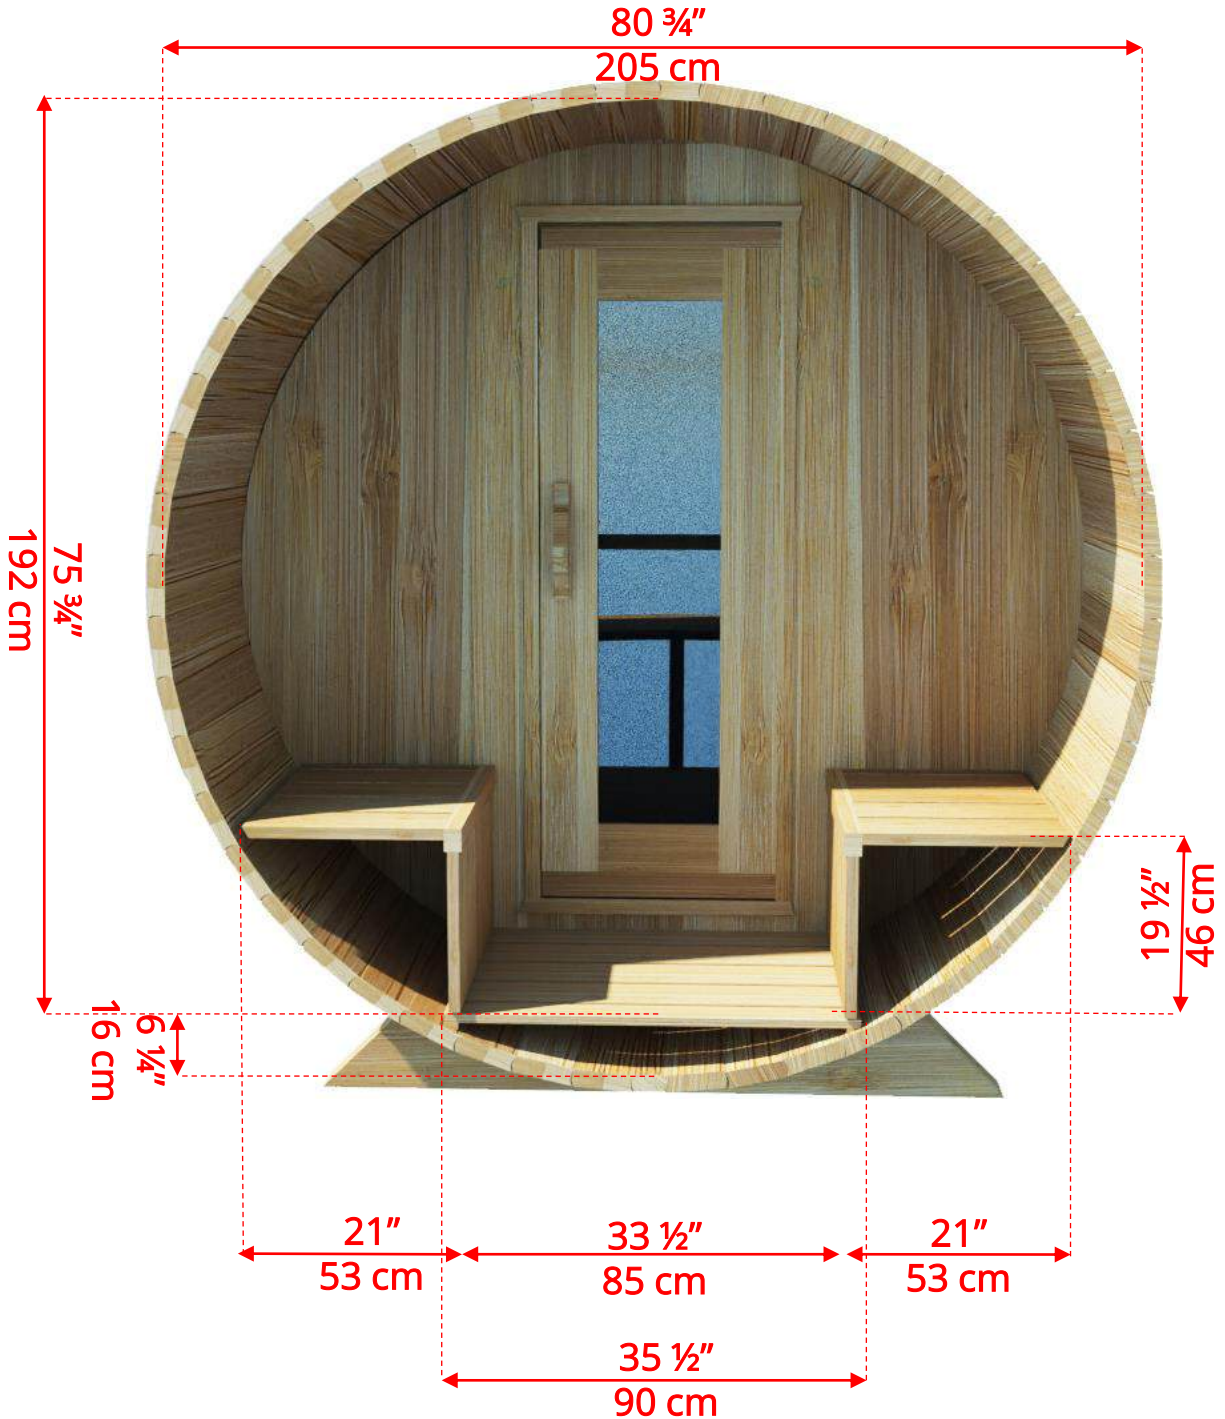

780PVP/782PVP 7'x8' (244cm) Panoramic Barrel Sauna with Porch

(Full length bench on both sides if wood or Floor Model Heater is chosen)

780PVP/782PVP

7'x8' (244cm) Panoramic Barrel Sauna with Porch

Panoramic Signature Sauna Benches

780PVP/782PVP

7'x8' (244cm) Panoramic Barrel Sauna with Porch

Panoramic Signature Sauna Benches

(Full length bench on both sides if wood or Floor Model Heater is chosen)

780PVP/782PVP

7'x8' (244cm) Panoramic Barrel Sauna with Porch

Lounge Sauna Benches

780PVP/782PVP 7'x8' (244cm) Panoramic Barrel Sauna with Porch

Lounge Sauna Benches

(Full length bench on both sides if wood or Floor Model Heater is chosen)

Please note that shorter bench is not adjustable!

780PVP/782PVP

7'x8' (244cm) Panoramic Barrel Sauna with Porch

2 Windows in Front Wall

(2 windows in front wall only available if wood or Floor Model Heater is chosen)

780PVP/782PVP

7'x8' (244cm) Panoramic Barrel Sauna with Porch