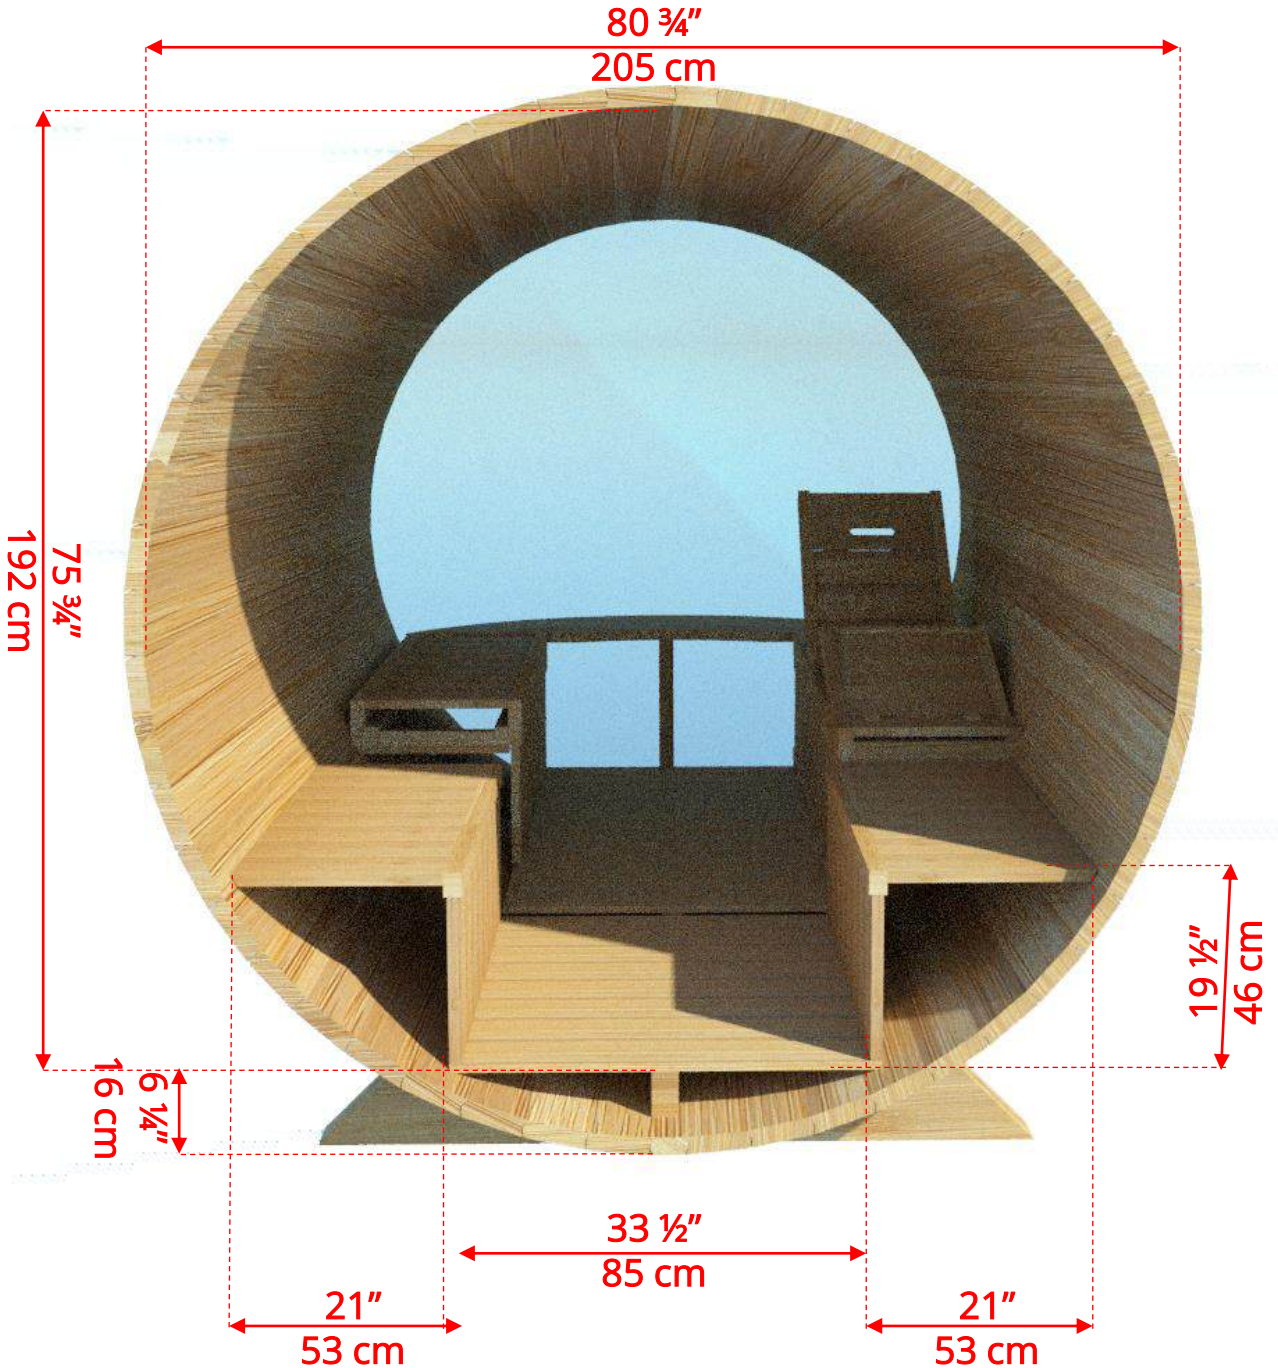

780PV/782PV 7'x8' (244cm) Panoramic Barrel Sauna

780PV/782PV 7'x8' (244cm) Panoramic Barrel Sauna

780PV/782PV

7'x8' (244cm) Panoramic Barrel Sauna

Standard bench layout shown with optional sauna floor

780PV/782PV 7'x8' (244cm) Panoramic Barrel Sauna

7'x8' (244cm) Panoramic Barrel Sauna with Changeroom

Standard bench layout shown with optional sauna floor

780PVC/782PVC

7'x8' (244cm) Panoramic Barrel Sauna with Changeroom

(Full length bench on both sides if wood or Floor Model Heater is chosen)

780PVC/782PVC 7'x8' (244cm) Panoramic Barrel Sauna with Changeroom

Panoramic Signature Sauna Benches

780PVC/782PVC

7'x8' (244cm) Panoramic Barrel Sauna with Changeroom

Panoramic Signature Sauna Benches

(Full length bench on both sides if wood or Floor Model Heater is chosen)

780PVC/782PVC

7'x8' (244cm) Panoramic Barrel Sauna with Changeroom

Lounge Sauna Benches

780PVC/782PVC

7'x8' (244cm) Panoramic Barrel Sauna with Changeroom

Lounge Sauna Benches

(Full length bench on both sides if wood or Floor Model Heater is chosen)