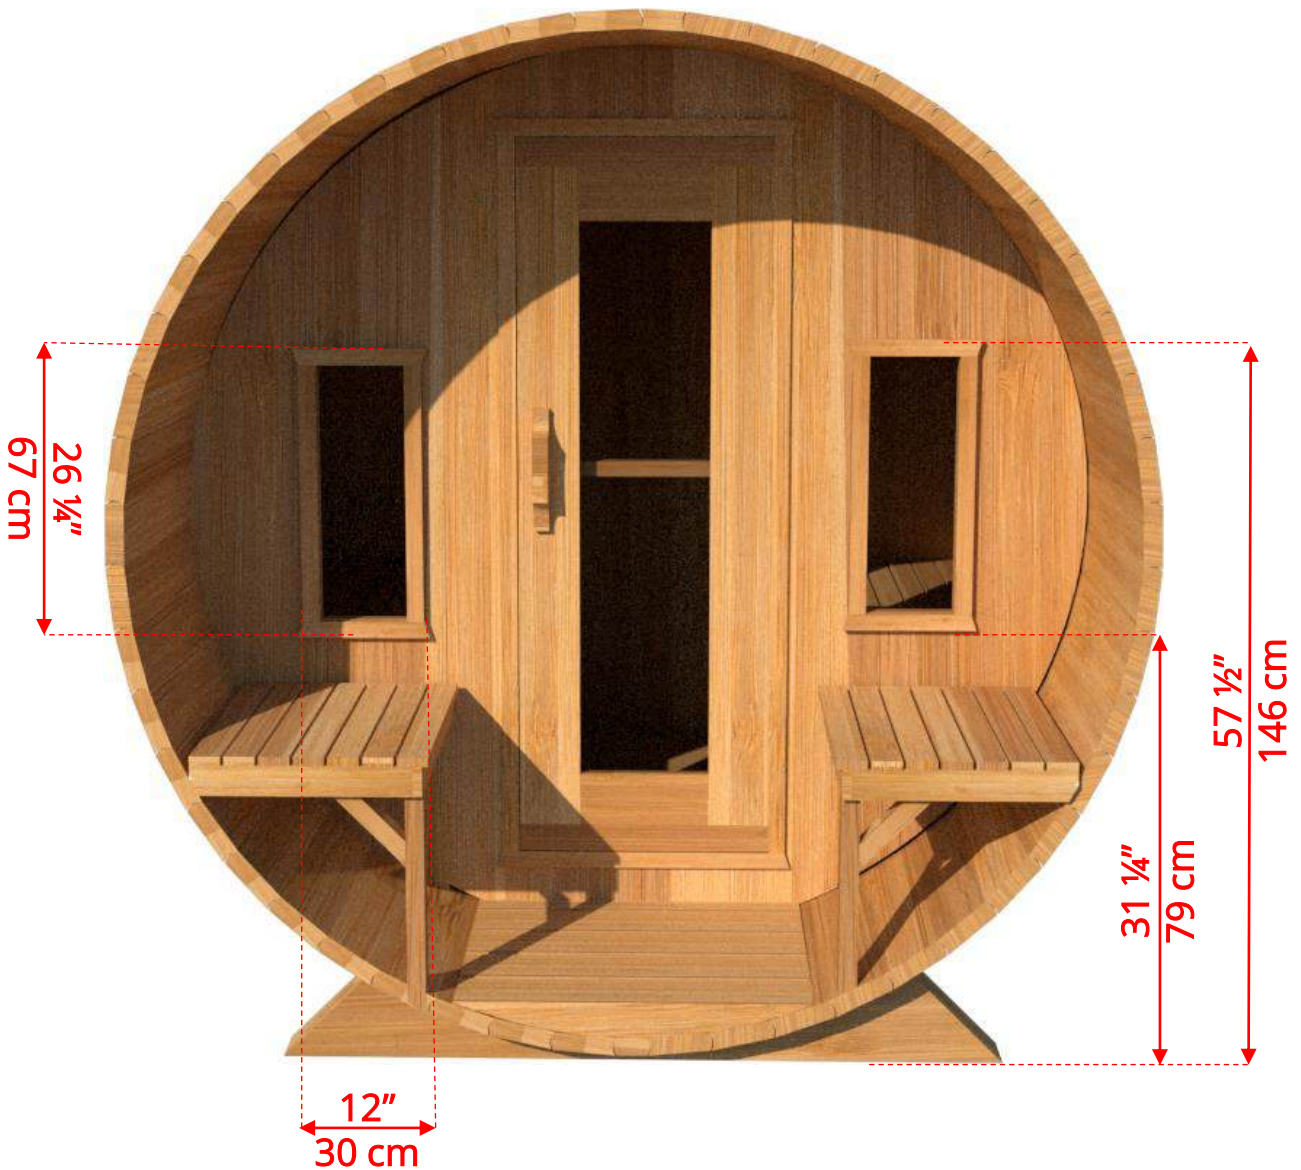

780PVP/782PVP

7'x8' (244cm) Panoramic Barrel Sauna with Porch

Panoramic Signature Sauna Benches

(Full length bench on both sides if wood or Floor Model Heater is chosen)

780PVP/782PVP

7'x8' (244cm) Panoramic Barrel Sauna with Porch

Lounge Sauna Benches

780PVP/782PVP 7'x8' (244cm) Panoramic Barrel Sauna with Porch

Lounge Sauna Benches

(Full length bench on both sides if wood or Floor Model Heater is chosen)

Please note that shorter bench is not adjustable!

780PVP/782PVP

7'x8' (244cm) Panoramic Barrel Sauna with Porch

2 Windows in Front Wall

(2 windows in front wall only available if wood or Floor Model Heater is chosen)

780PVP/782PVP

7'x8' (244cm) Panoramic Barrel Sauna with Porch

Please note – Drawing shows sauna room measurements only.

780PVC/782PVC

7'x8' (244cm) Panoramic Barrel Sauna with Changeroom

780PVC/782PVC

7'x8' (244cm) Panoramic Barrel Sauna with Changeroom

780PVC/782PVC