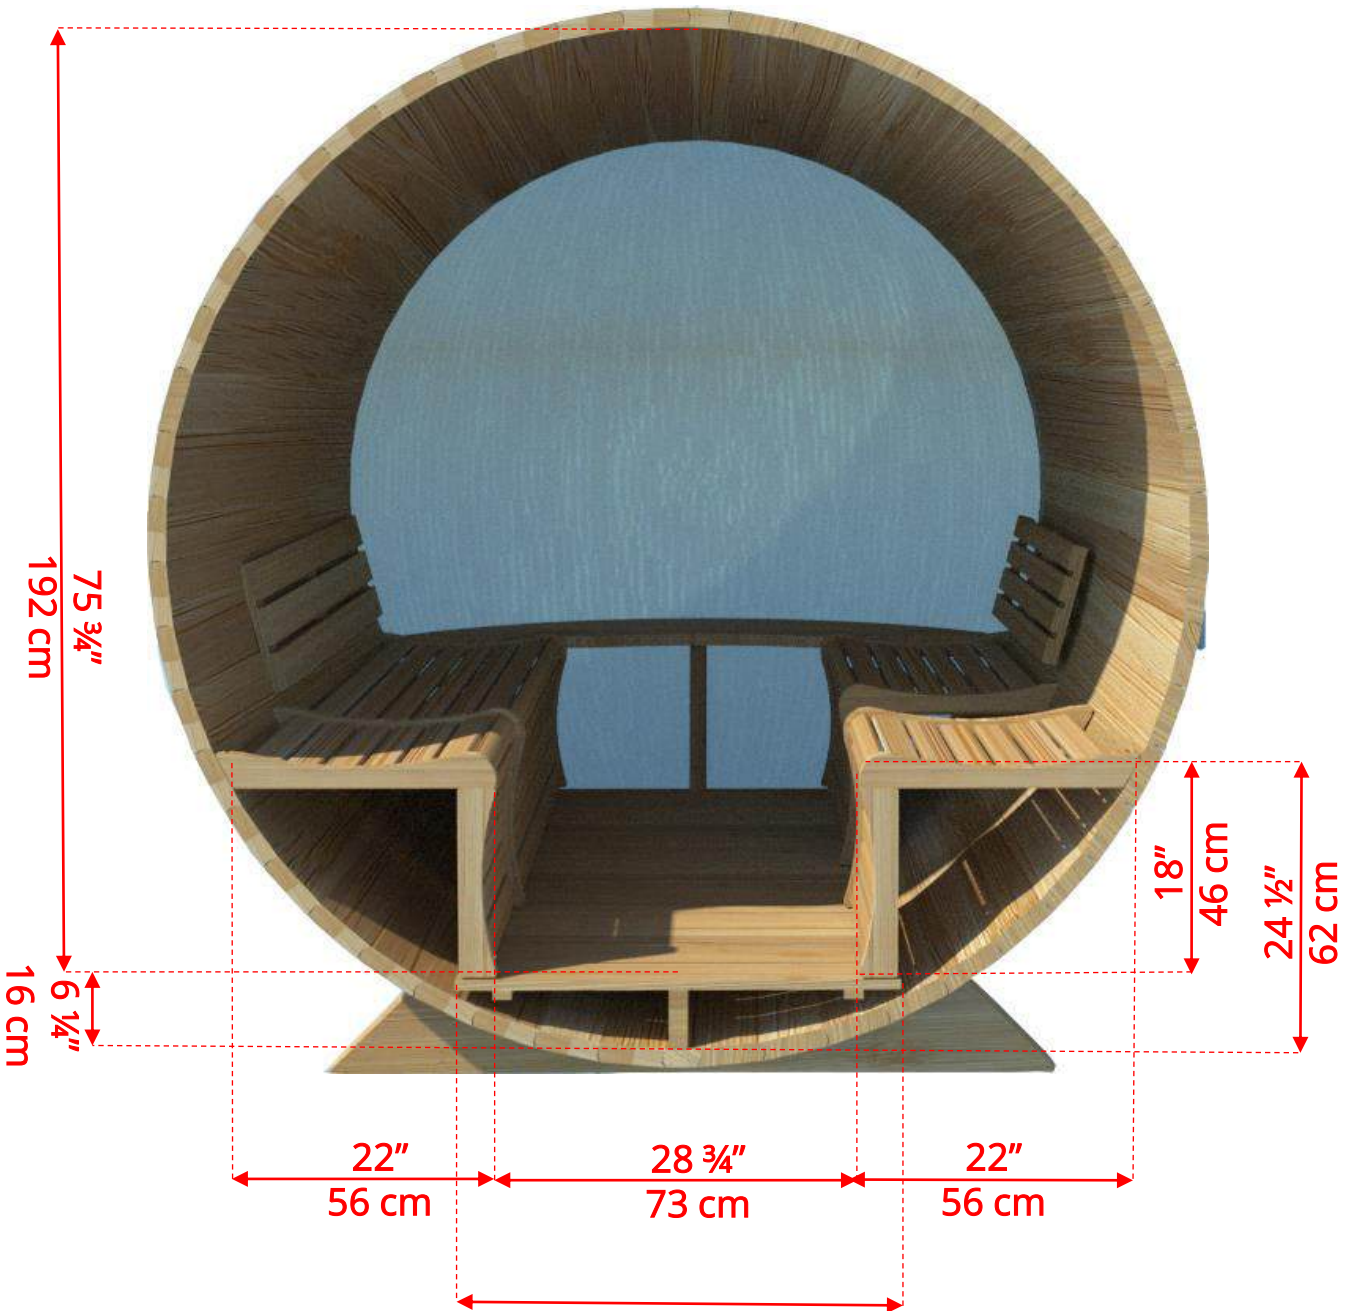

780PV/782PV 7'x8' (244cm) Panoramic Barrel Sauna

780PV/782PV 7'x8' (244cm) Panoramic Barrel Sauna

780PV/782PV

7'x8' (244cm) Panoramic Barrel Sauna

Standard bench layout shown with optional sauna floor

780PV/782PV 7'x8' (244cm) Panoramic Barrel Sauna

780PVC/782PVC

7'x8' (244cm) Panoramic Barrel Sauna with Changeroom

Please note – Drawing shows sauna room measurements only.

780PVCP/782PVCP

7'x8' (244cm) Panoramic Barrel Sauna with Changeroom & Porch

780PVCP/782PVCP

7'x8' (244cm) Panoramic Barrel Sauna with Changeroom & Porch

7'x8' (244cm) Panoramic Barrel Sauna with Changeroom & Porch

Standard bench layout shown with optional sauna floor

780PVCP/782PVCP

7'x8' (244cm) Panoramic Barrel Sauna with Changeroom & Porch

(Full length bench on both sides if wood or Floor Model Heater is chosen)

780PVCP/782PVCP 7'x8' (244cm) Panoramic Barrel Sauna with Changeroom & Porch

Panoramic Signature Sauna Benches

780PVCP/782PVCP 7'x8' (244cm) Panoramic Barrel Sauna with Changeroom & Porch