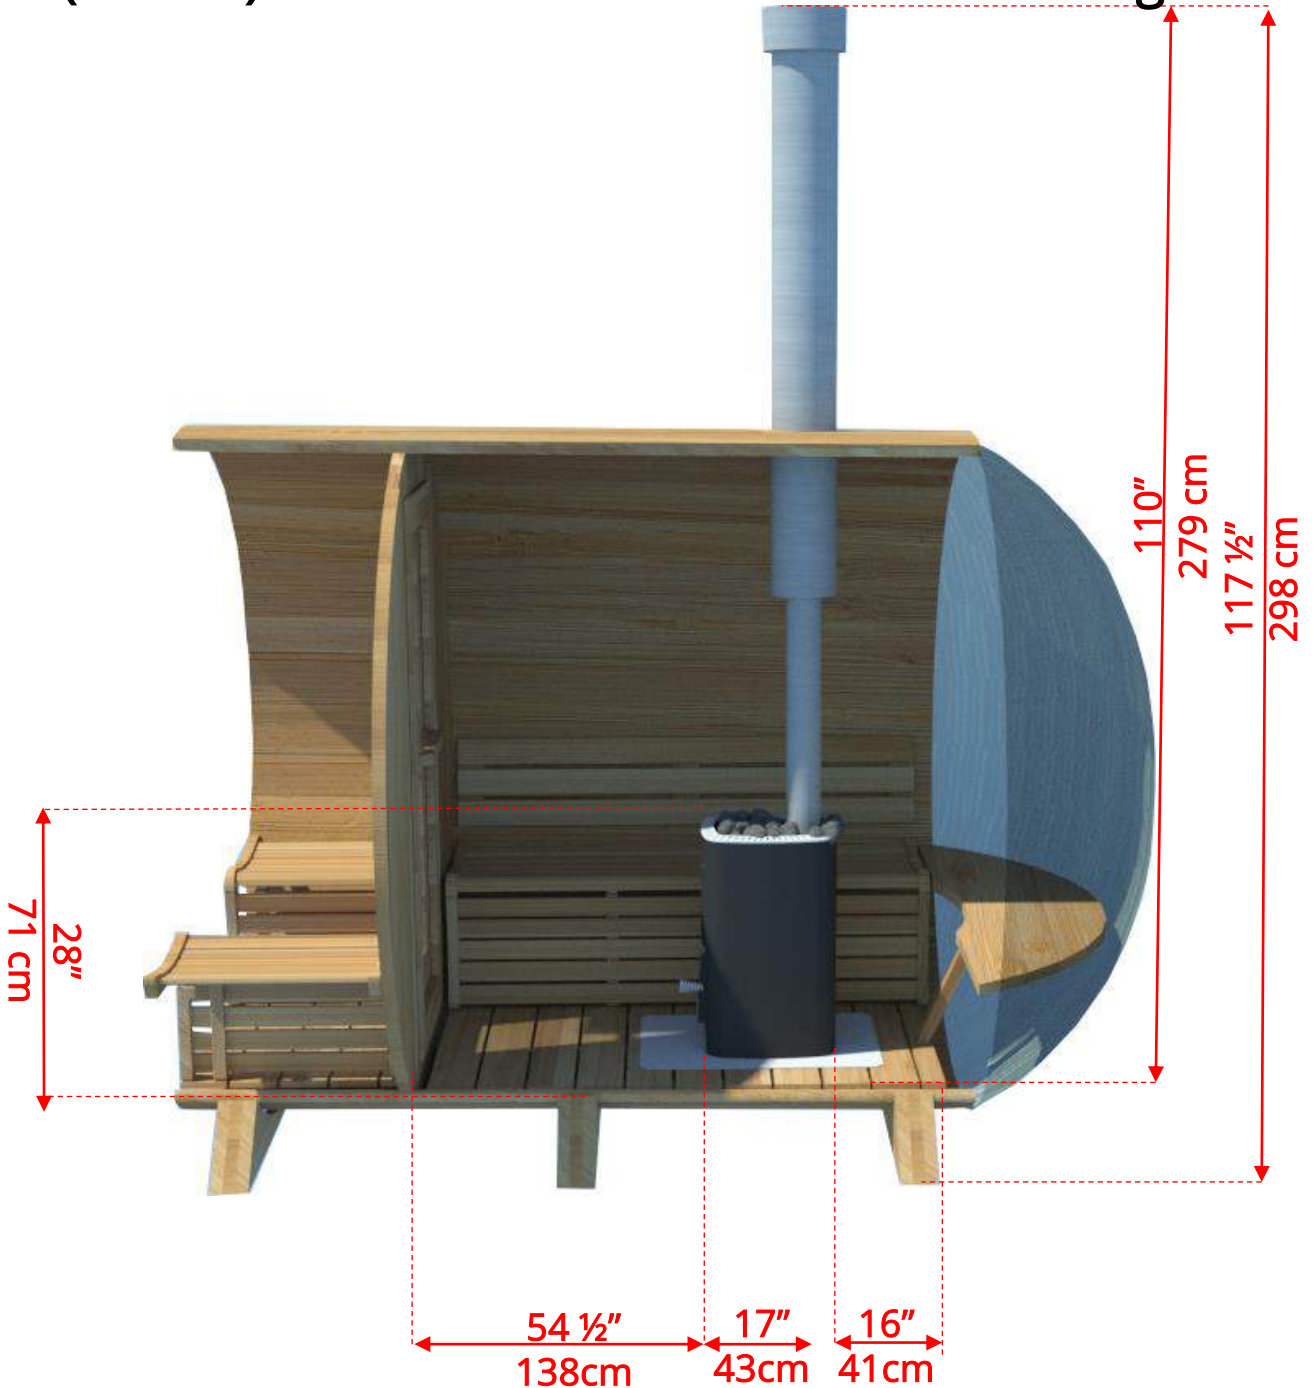

780PVC/782PVC

7'x8' (244cm) Panoramic Barrel Sauna with Changeroom

Lounge Sauna Benches

780PVC/782PVC

7'x8' (244cm) Panoramic Barrel Sauna with Changeroom

Lounge Sauna Benches

(Full length bench on both sides if wood or Floor Model Heater is chosen)

Please note that shorter bench and Changeroom benches are not adjustable!

780PVC/782PVC

7'x8' (244cm) Panoramic Barrel Sauna with Changeroom

W2

2 Windows in Front Wall

2 windows not available on changeroom wall if electric heater is chosen

780PVC/782PVC

7'x8' (244cm) Panoramic Barrel Sauna with Changeroom

Please note – Drawing shows sauna room measurements only.

780PVCP/782PVCP

7'x8' (244cm) Panoramic Barrel Sauna with Changeroom & Porch

780PVCP/782PVCP

7'x8' (244cm) Panoramic Barrel Sauna with Changeroom & Porch

7'x8' (244cm) Panoramic Barrel Sauna with Changeroom & Porch

Standard bench layout shown with optional sauna floor

780PVCP/782PVCP

7'x8' (244cm) Panoramic Barrel Sauna with Changeroom & Porch