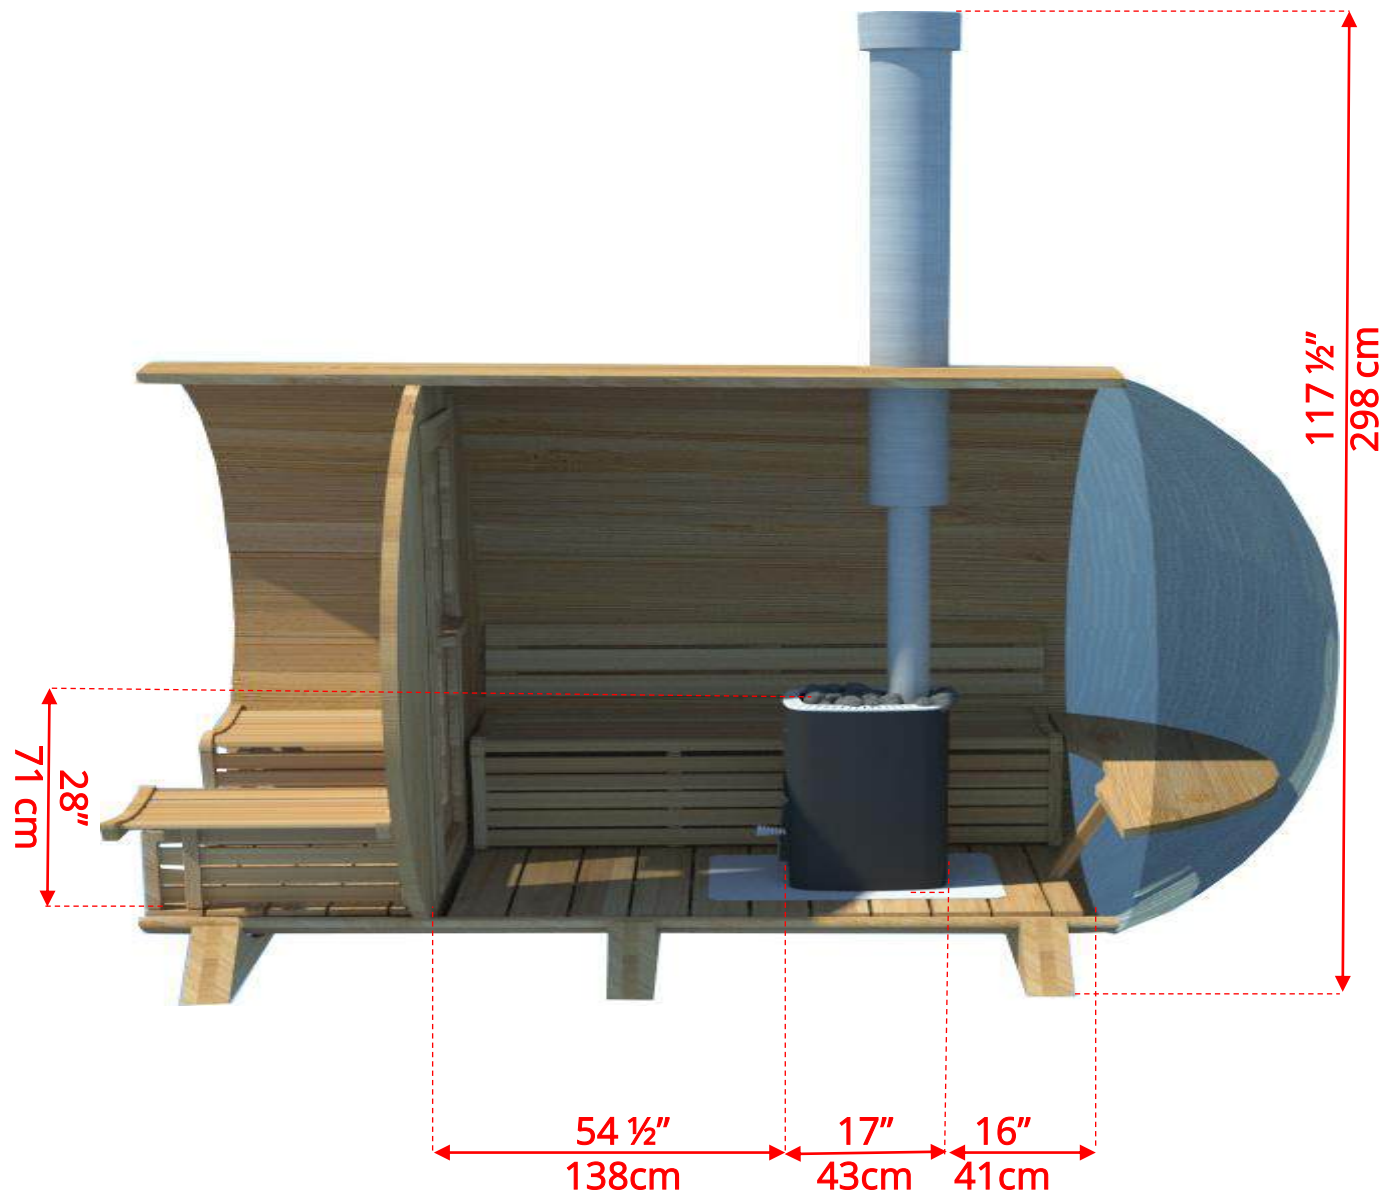

Lounge Sauna Benches

780PVP/782PVP 7'x8' (244cm) Panoramic Barrel Sauna with Porch

Lounge Sauna Benches

(Full length bench on both sides if wood or Floor Model Heater is chosen)

Please note that shorter bench is not adjustable!

780PVP/782PVP

7'x8' (244cm) Panoramic Barrel Sauna with Porch

2 Windows in Front Wall

(2 windows in front wall only available if wood or Floor Model Heater is chosen)

780PVP/782PVP

7'x8' (244cm) Panoramic Barrel Sauna with Porch

Please note – Drawing shows sauna room measurements only.

780PVC/782PVC

7'x8' (244cm) Panoramic Barrel Sauna with Changeroom

780PVC/782PVC

7'x8' (244cm) Panoramic Barrel Sauna with Changeroom

780PVC/782PVC

7'x8' (244cm) Panoramic Barrel Sauna with Changeroom

Standard bench layout shown with optional sauna floor

780PVC/782PVC

7'x8' (244cm) Panoramic Barrel Sauna with Changeroom

(Full length bench on both sides if wood or Floor Model Heater is chosen)