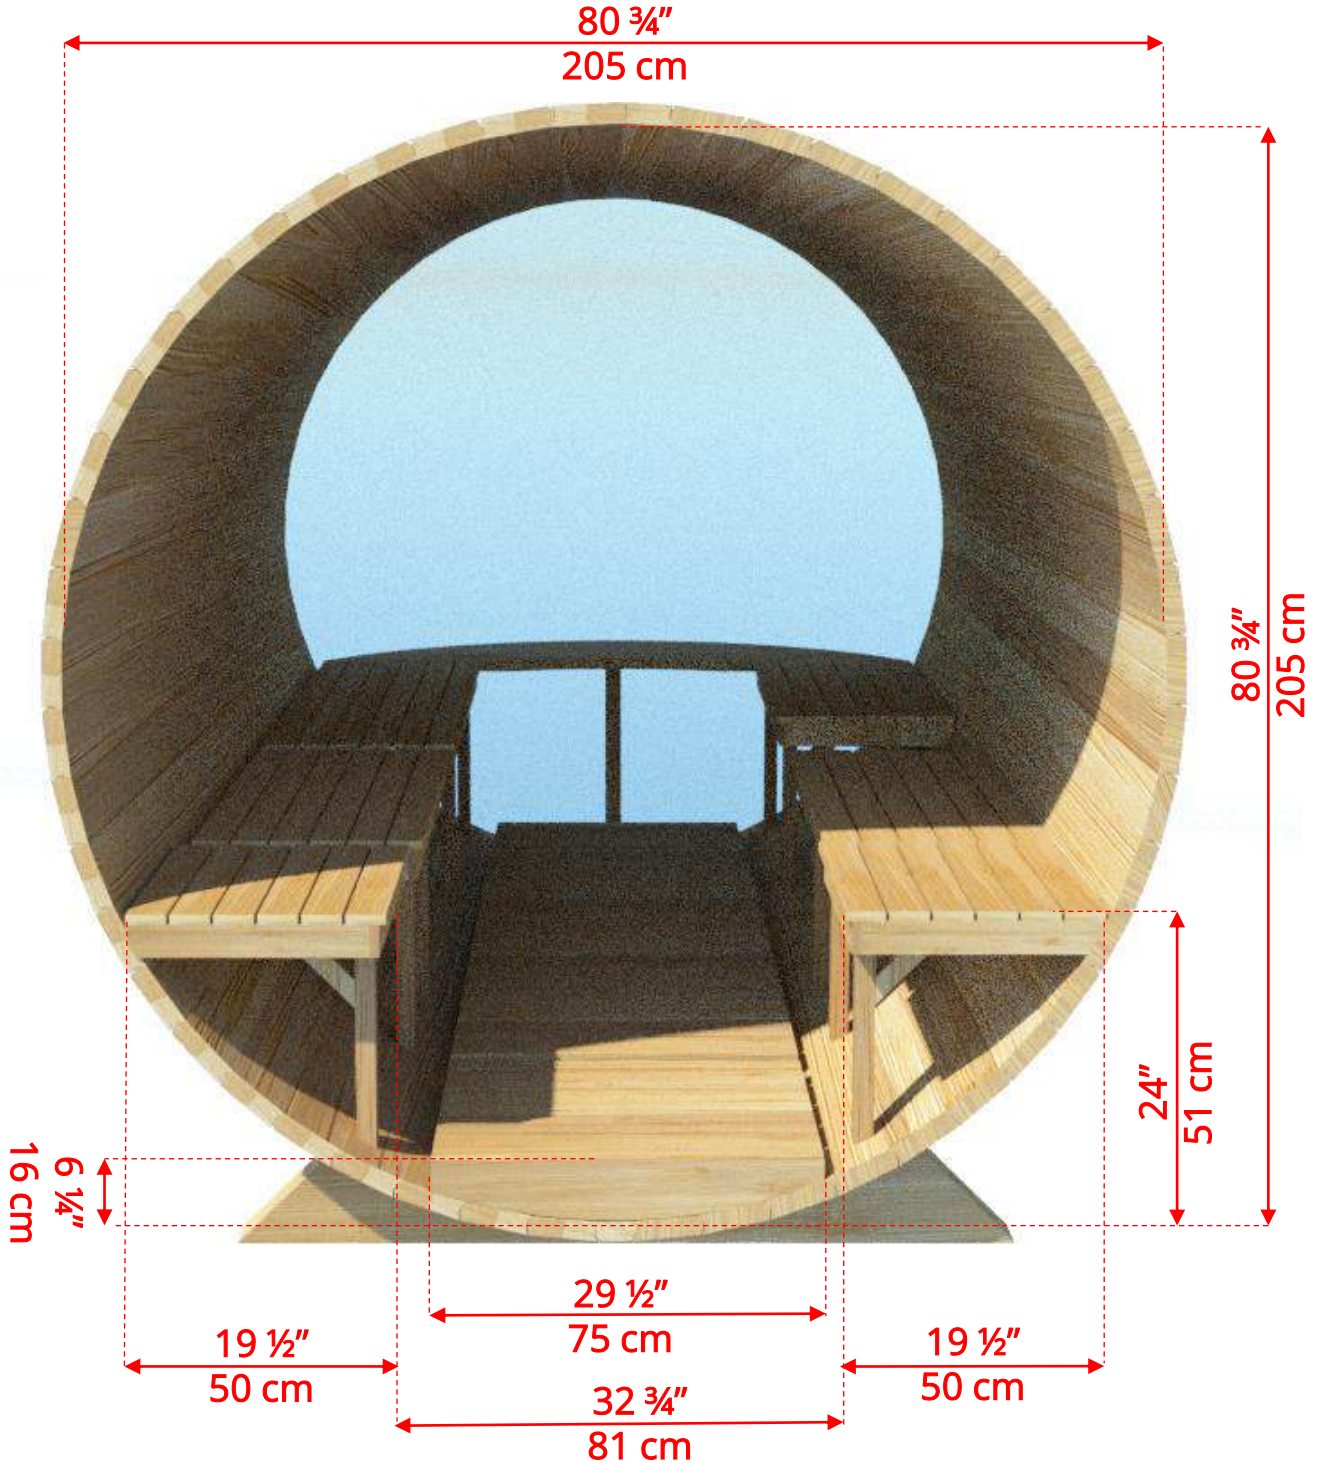

780PV/782PV 7'x8' (244cm) Panoramic Barrel Sauna

780PV/782PV 7'x8' (244cm) Panoramic Barrel Sauna

780PV/782PV

7'x8' (244cm) Panoramic Barrel Sauna

Standard bench layout shown with optional sauna floor

780PV/782PV 7'x8' (244cm) Panoramic Barrel Sauna

Please note that shorter bench and Changeroom benches are not adjustable!

780PVC/782PVC

7'x8' (244cm) Panoramic Barrel Sauna with Changeroom

W2

2 Windows in Front Wall

2 windows not available on changeroom wall if electric heater is chosen

780PVC/782PVC

7'x8' (244cm) Panoramic Barrel Sauna with Changeroom

Please note – Drawing shows sauna room measurements only.

780PVCP/782PVCP

7'x8' (244cm) Panoramic Barrel Sauna with Changeroom & Porch

780PVCP/782PVCP

7'x8' (244cm) Panoramic Barrel Sauna with Changeroom & Porch

7'x8' (244cm) Panoramic Barrel Sauna with Changeroom & Porch

Standard bench layout shown with optional sauna floor

780PVCP/782PVCP

7'x8' (244cm) Panoramic Barrel Sauna with Changeroom & Porch