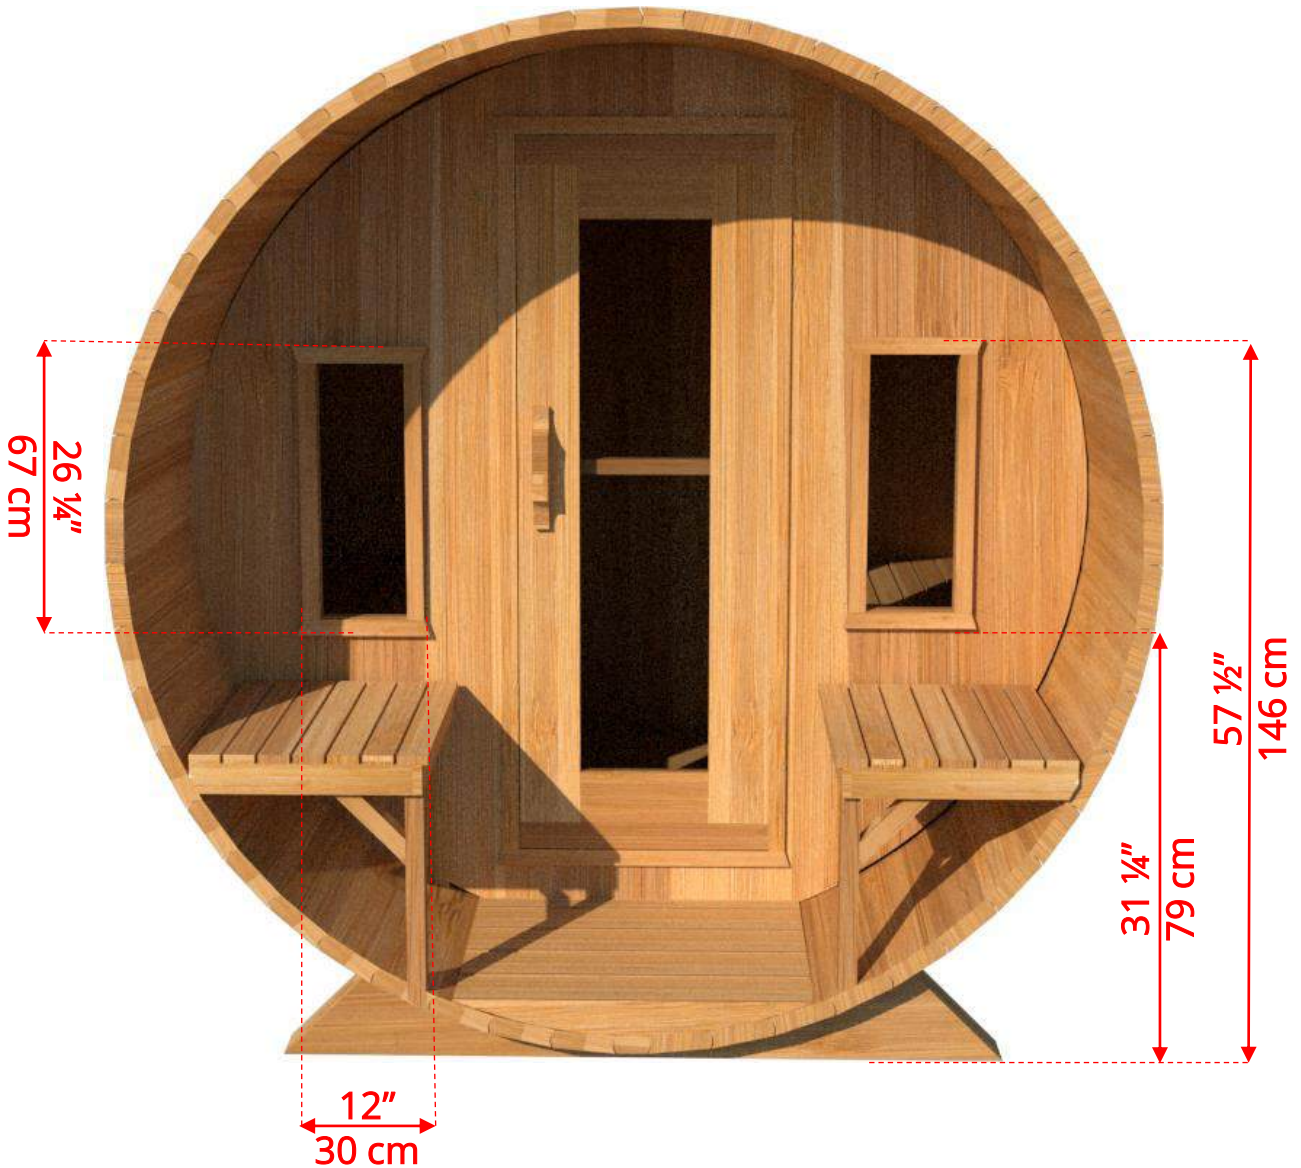

Panoramic Signature Sauna Benches

(Full length bench on both sides if wood or Floor Model Heater is chosen)

780PVCP/782PVCP

7'x8' (244cm) Panoramic Barrel Sauna with Changeroom & Porch

Lounge Sauna Benches

780PVCP/782PVCP

7'x8' (244cm) Panoramic Barrel Sauna with Changeroom & Porch

Lounge Sauna Benches

(Full length bench on both sides if wood or Floor Model Heater is chosen)

Please note that shorter bench and Changeroom benches are not adjustable!

780PVCP/782PVCP

7'x8' (244cm) Barrel Sauna with Changeroom & Porch

W2

2 Windows in Front Wall

2 windows not available on changerroom wall if electric heater is chosen

780PVCP/782PVCP

7'x8' (244cm) Barrel Sauna with Changeroom & Porch

Please note – Drawing shows sauna room measurements only.