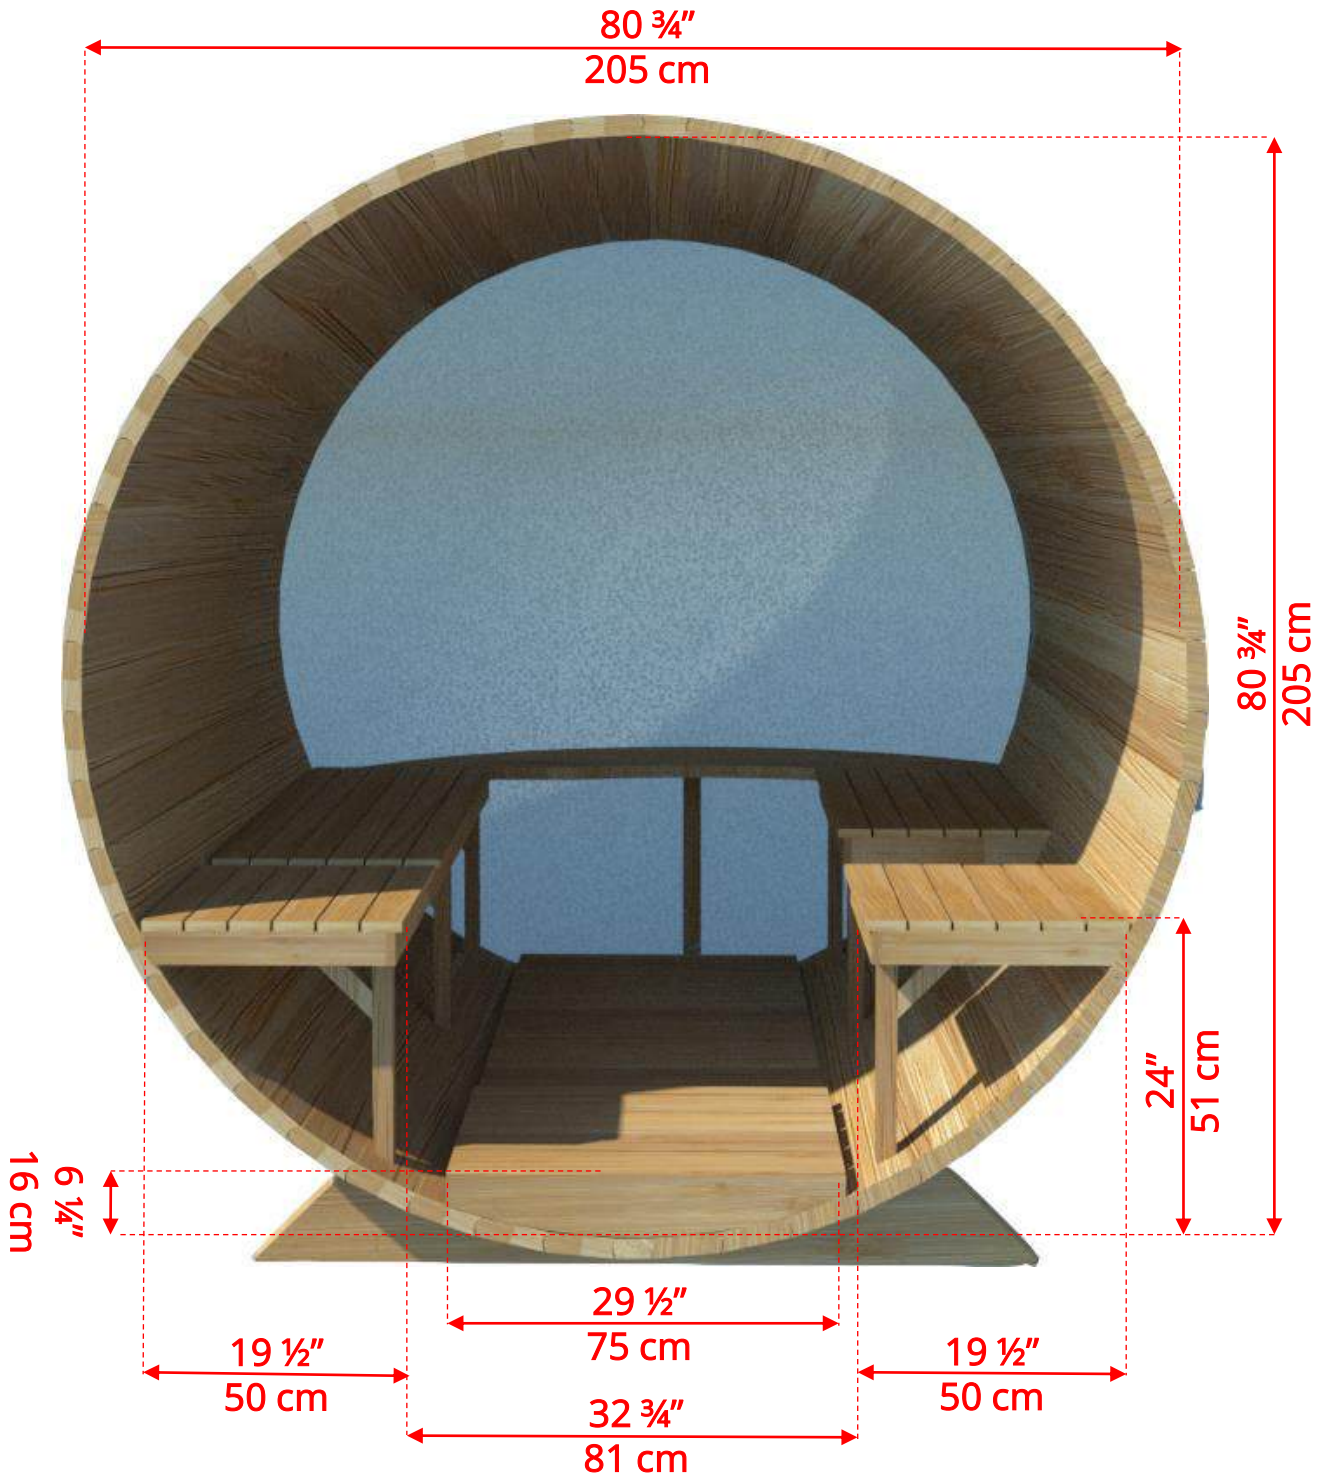

780PV/782PV 7'x8' (244cm) Panoramic Barrel Sauna

2 Windows in Front Wall

(2 windows in front wall only available if wood or Floor Model Heater is chosen)

780PV/782PV

7'x8' (244cm) Panoramic Barrel Sauna

Please note – Drawing shows sauna room measurements only.

780PVP/782PVP 7'x8' (244cm) Panoramic Barrel Sauna with Porch

780PVP/782PVP

7'x8' (244cm) Panoramic Barrel Sauna with Porch

780PVP/782PVP

7'x8' (244cm) Panoramic Barrel Sauna with Porch

Standard bench layout shown with optional sauna floor

780PVP/782PVP 7'x8' (244cm) Panoramic Barrel Sauna with Porch

(Full length bench on both sides if wood or Floor Model Heater is chosen)

780PVP/782PVP

7'x8' (244cm) Panoramic Barrel Sauna with Porch

Panoramic Signature Sauna Benches

780PVP/782PVP

7'x8' (244cm) Panoramic Barrel Sauna with Porch

Panoramic Signature Sauna Benches

(Full length bench on both sides if wood or Floor Model Heater is chosen)

780PVP/782PVP

7'x8' (244cm) Panoramic Barrel Sauna with Porch