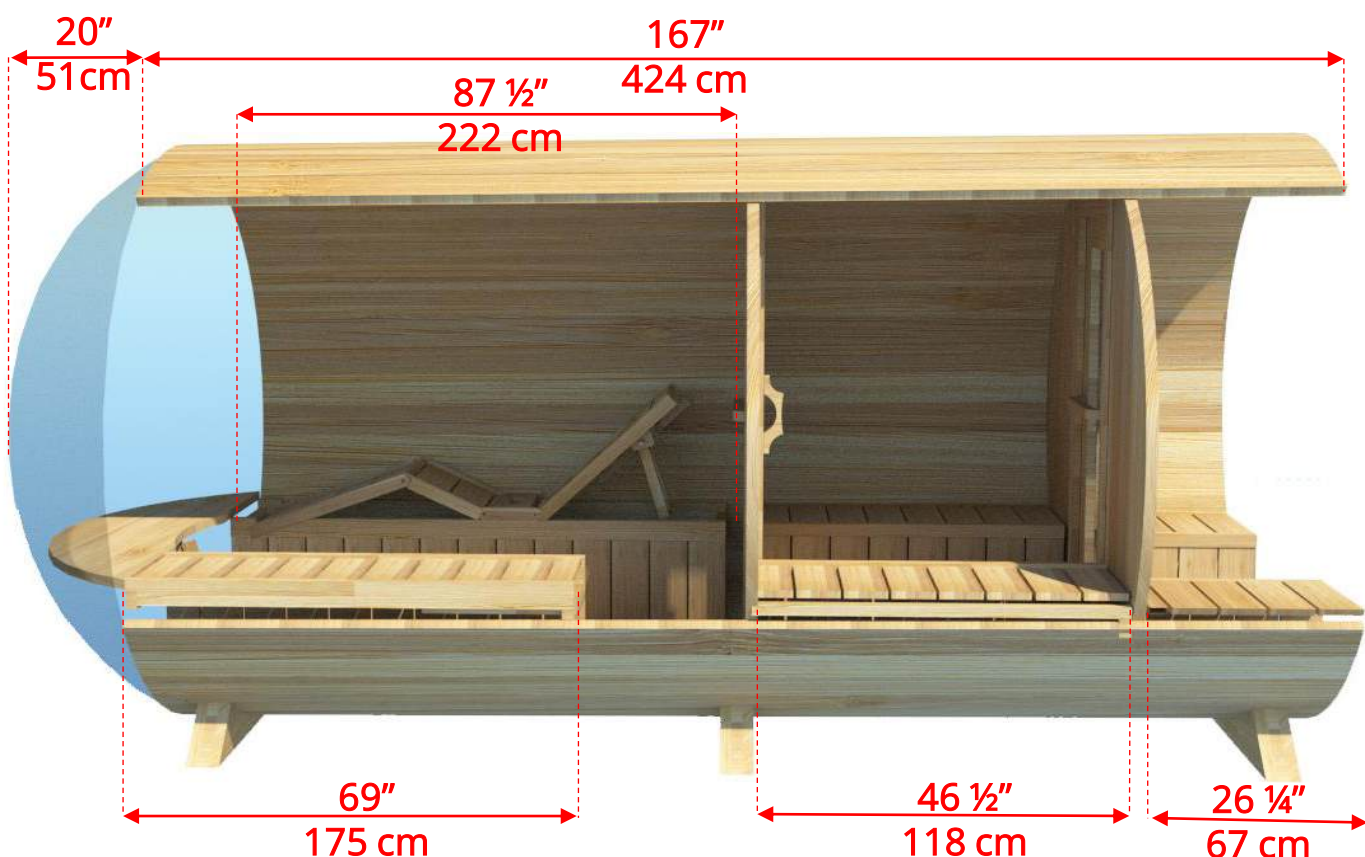

(Full length bench on both sides if wood or Floor Model Heater is chosen)

780PVCP/782PVCP 7'x8' (244cm) Panoramic Barrel Sauna with Changeroom & Porch

Panoramic Signature Sauna Benches

780PVCP/782PVCP 7'x8' (244cm) Panoramic Barrel Sauna with Changeroom & Porch

Panoramic Signature Sauna Benches

(Full length bench on both sides if wood or Floor Model Heater is chosen)

780PVCP/782PVCP

7'x8' (244cm) Panoramic Barrel Sauna with Changeroom & Porch

Lounge Sauna Benches

780PVCP/782PVCP

7'x8' (244cm) Panoramic Barrel Sauna with Changeroom & Porch

Lounge Sauna Benches

(Full length bench on both sides if wood or Floor Model Heater is chosen)

Please note that shorter bench and Changeroom benches are not adjustable!