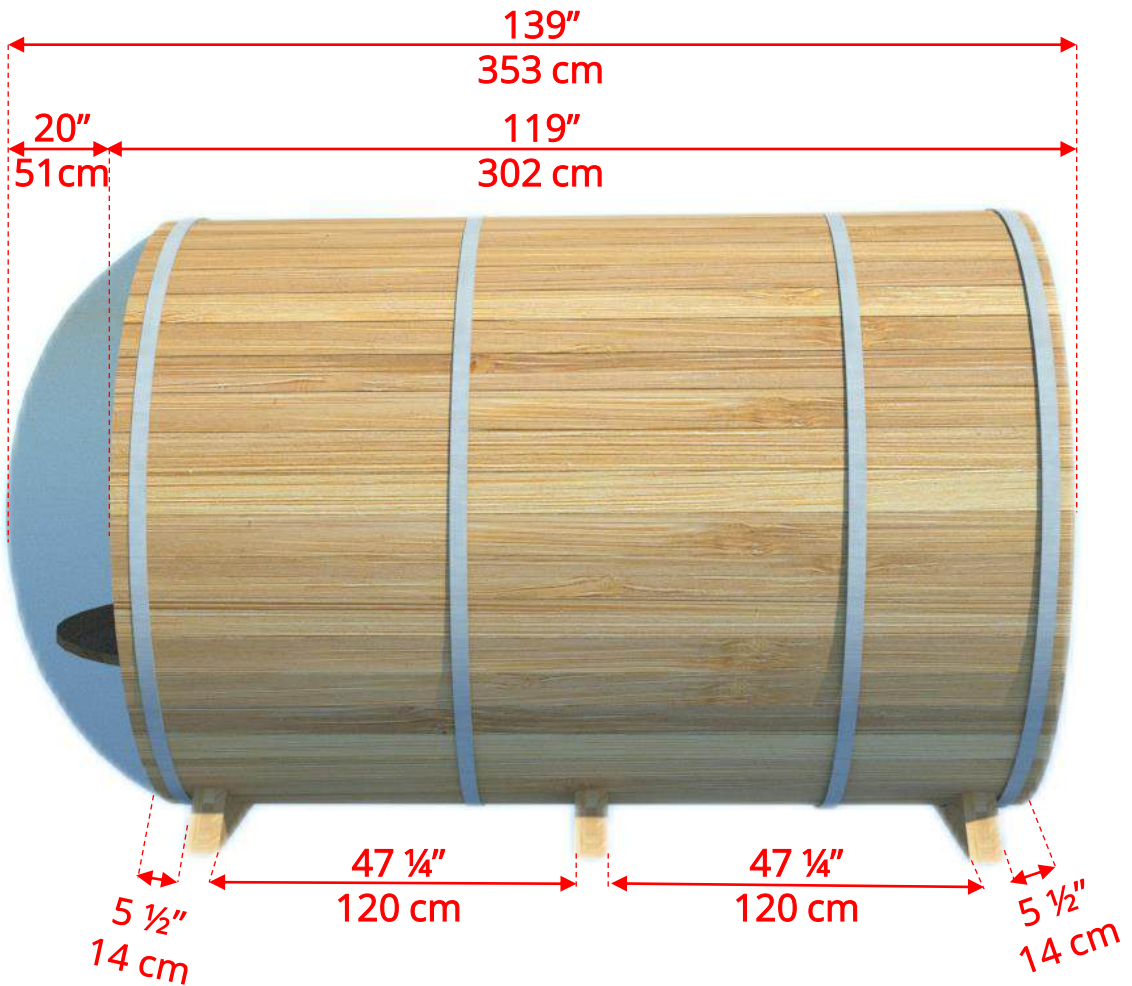

Lounge Sauna Benches

780PV/782PV 7'x8' (244cm) Panoramic Barrel Sauna

Lounge Sauna Benches

(Full length bench on both sides if wood or Floor Model Heater is chosen)

Please note that shorter bench is not adjustable!

780PV/782PV 7'x8' (244cm) Panoramic Barrel Sauna

2 Windows in Front Wall

(2 windows in front wall only available if wood or Floor Model Heater is chosen)

780PV/782PV

7'x8' (244cm) Panoramic Barrel Sauna

Please note – Drawing shows sauna room measurements only.

780PVP/782PVP 7'x8' (244cm) Panoramic Barrel Sauna with Porch

780PVP/782PVP

7'x8' (244cm) Panoramic Barrel Sauna with Porch

780PVP/782PVP

7'x8' (244cm) Panoramic Barrel Sauna with Porch

Standard bench layout shown with optional sauna floor

780PVP/782PVP 7'x8' (244cm) Panoramic Barrel Sauna with Porch

(Full length bench on both sides if wood or Floor Model Heater is chosen)

780PVP/782PVP

7'x8' (244cm) Panoramic Barrel Sauna with Porch

Panoramic Signature Sauna Benches