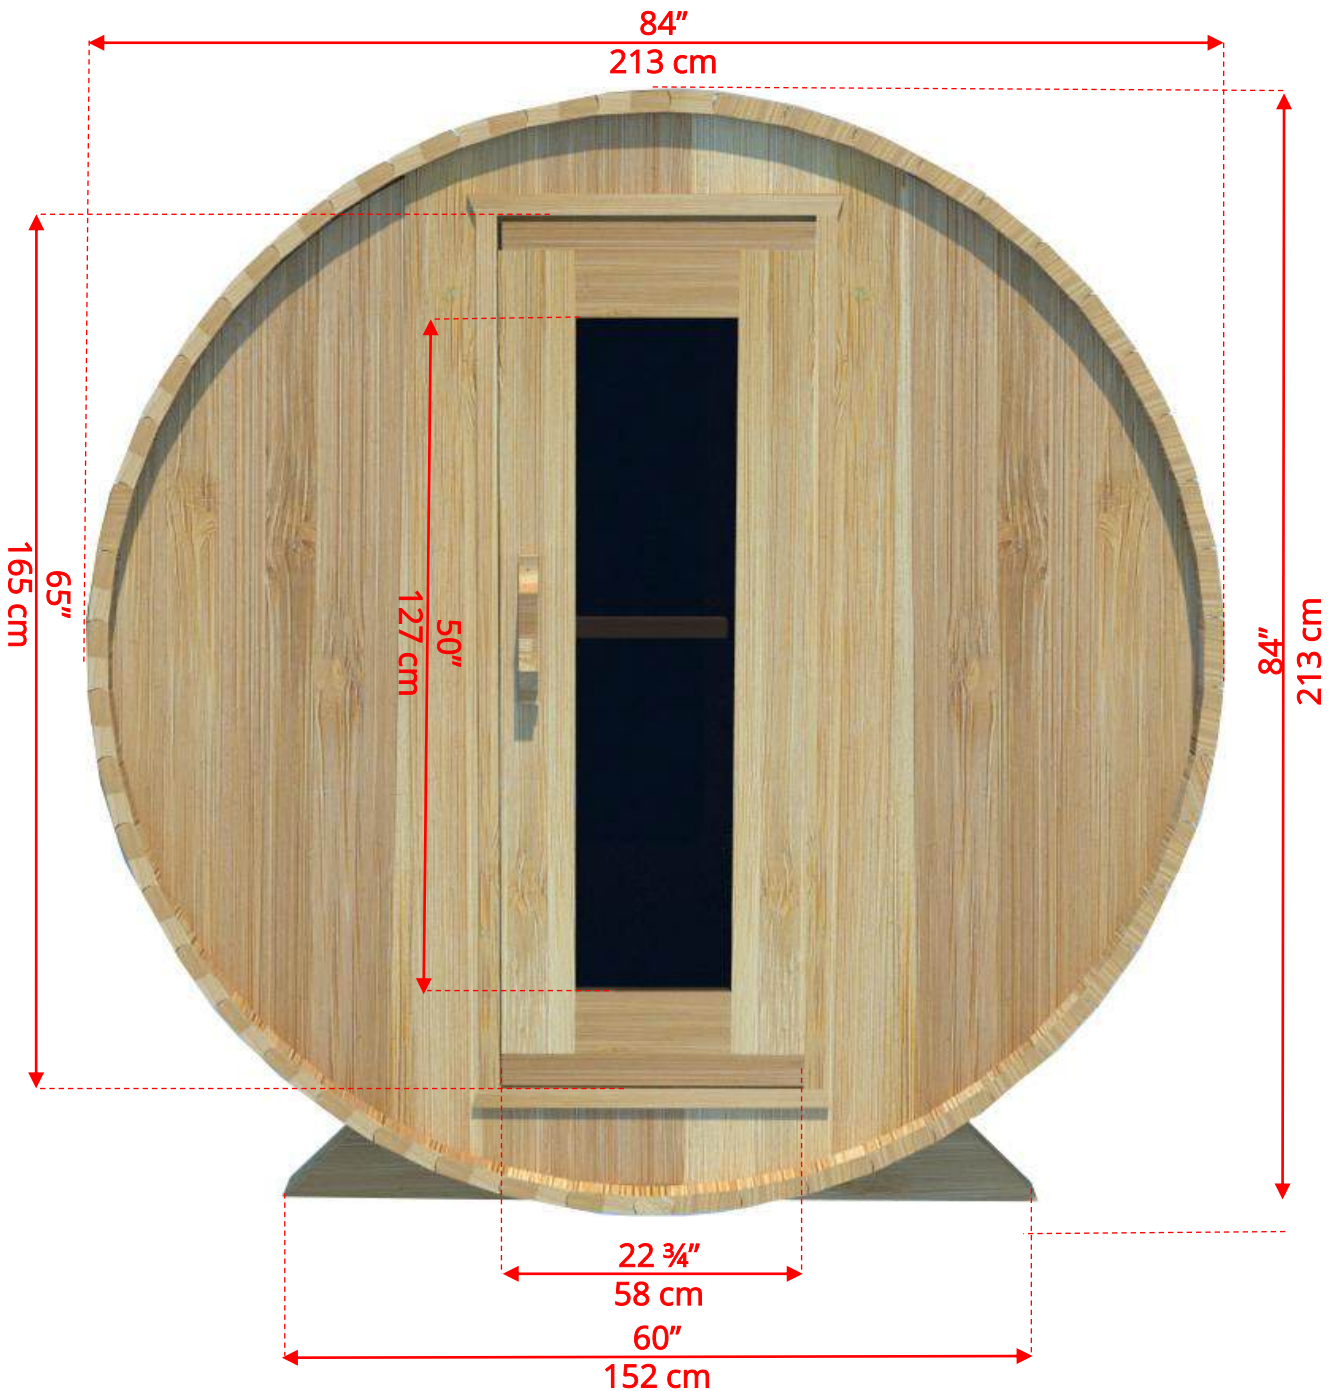

Lounge Sauna Benches

780PVP/782PVP 7'x8' (244cm) Panoramic Barrel Sauna with Porch

Lounge Sauna Benches

(Full length bench on both sides if wood or Floor Model Heater is chosen)

Please note that shorter bench is not adjustable!

780PVP/782PVP

7'x8' (244cm) Panoramic Barrel Sauna with Porch

2 Windows in Front Wall

(2 windows in front wall only available if wood or Floor Model Heater is chosen)

780PVP/782PVP

7'x8' (244cm) Panoramic Barrel Sauna with Porch

Please note – Drawing shows sauna room measurements only.

780PVC/782PVC

7'x8' (244cm) Panoramic Barrel Sauna with Changeroom

780PVC/782PVC

7'x8' (244cm) Panoramic Barrel Sauna with Changeroom

780PVC/782PVC

7'x8' (244cm) Panoramic Barrel Sauna with Changeroom

Standard bench layout shown with optional sauna floor

780PVC/782PVC

7'x8' (244cm) Panoramic Barrel Sauna with Changeroom

(Full length bench on both sides if wood or Floor Model Heater is chosen)