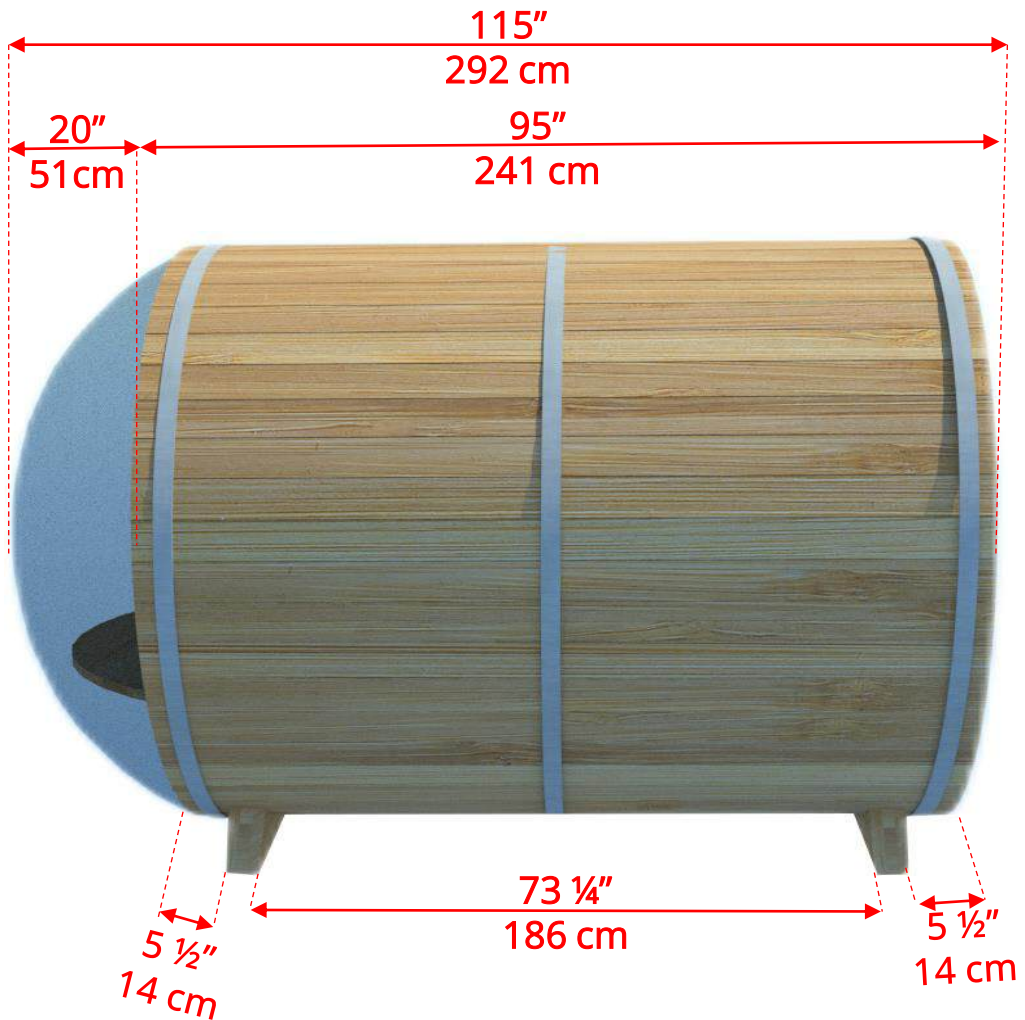

780PV/782PV 7'x8' (244cm) Panoramic Barrel Sauna

780PV/782PV 7'x8' (244cm) Panoramic Barrel Sauna

780PV/782PV

7'x8' (244cm) Panoramic Barrel Sauna

Standard bench layout shown with optional sauna floor

780PV/782PV 7'x8' (244cm) Panoramic Barrel Sauna

Standard bench layout shown with optional sauna floor

(Full length bench on both sides if wood or Floor Model Heater is chosen)

780PV/782PV 7'x8' (244cm) Panoramic Barrel Sauna

Panoramic Signature Sauna Benches

780PV/782PV

7'x8' (244cm) Panoramic Barrel Sauna

Panoramic Signature Sauna Benches

(Full length bench on both sides if wood or Floor Model Heater is chosen)

780PV/782PV 7'x8' (244cm) Panoramic Barrel Sauna

Lounge Sauna Benches

780PV/782PV 7'x8' (244cm) Panoramic Barrel Sauna

Lounge Sauna Benches

(Full length bench on both sides if wood or Floor Model Heater is chosen)

Please note that shorter bench is not adjustable!