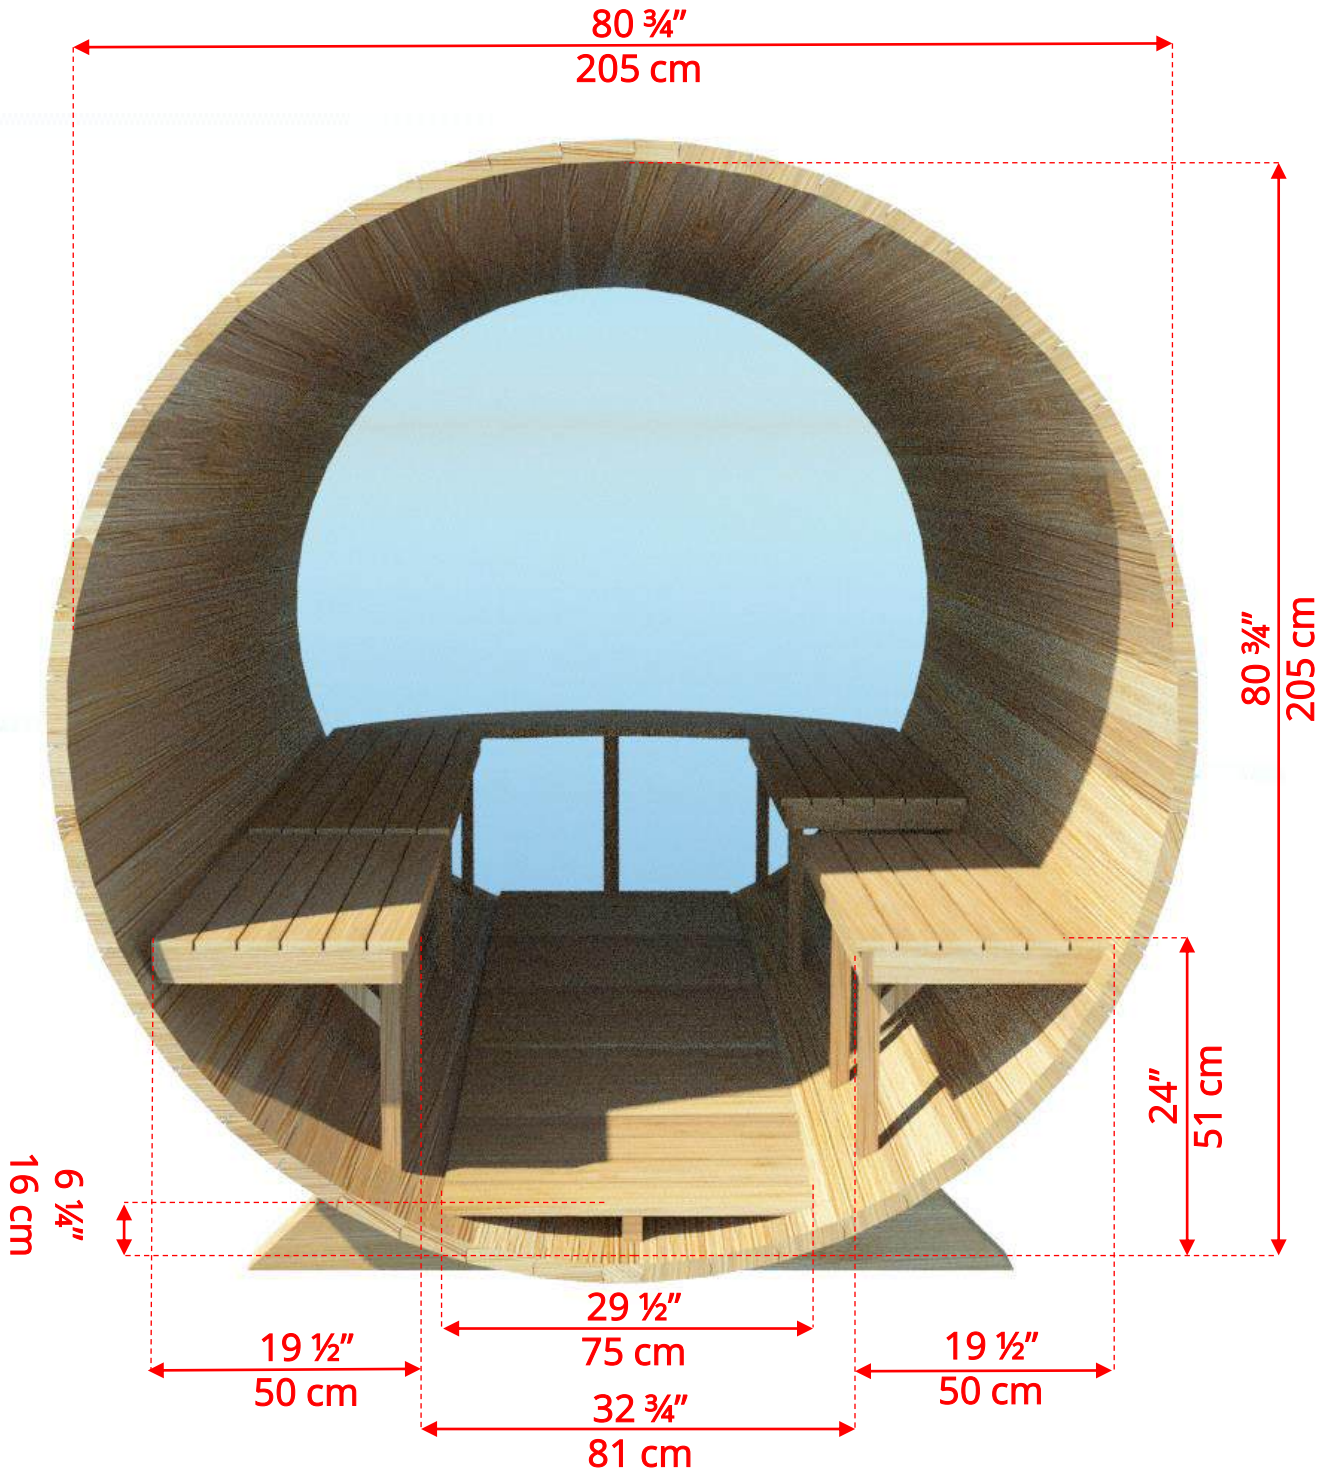

780PV/782PV 7'x8' (244cm) Panoramic Barrel Sauna

780PV/782PV 7'x8' (244cm) Panoramic Barrel Sauna

780PV/782PV

7'x8' (244cm) Panoramic Barrel Sauna

Standard bench layout shown with optional sauna floor

780PV/782PV 7'x8' (244cm) Panoramic Barrel Sauna

780PVP/782PVP

7'x8' (244cm) Panoramic Barrel Sauna with Porch

2 Windows in Front Wall

(2 windows in front wall only available if wood or Floor Model Heater is chosen)

780PVP/782PVP

7'x8' (244cm) Panoramic Barrel Sauna with Porch

Please note – Drawing shows sauna room measurements only.

780PVC/782PVC

7'x8' (244cm) Panoramic Barrel Sauna with Changeroom

780PVC/782PVC

7'x8' (244cm) Panoramic Barrel Sauna with Changeroom

780PVC/782PVC

7'x8' (244cm) Panoramic Barrel Sauna with Changeroom

Standard bench layout shown with optional sauna floor

780PVC/782PVC

7'x8' (244cm) Panoramic Barrel Sauna with Changeroom

(Full length bench on both sides if wood or Floor Model Heater is chosen)