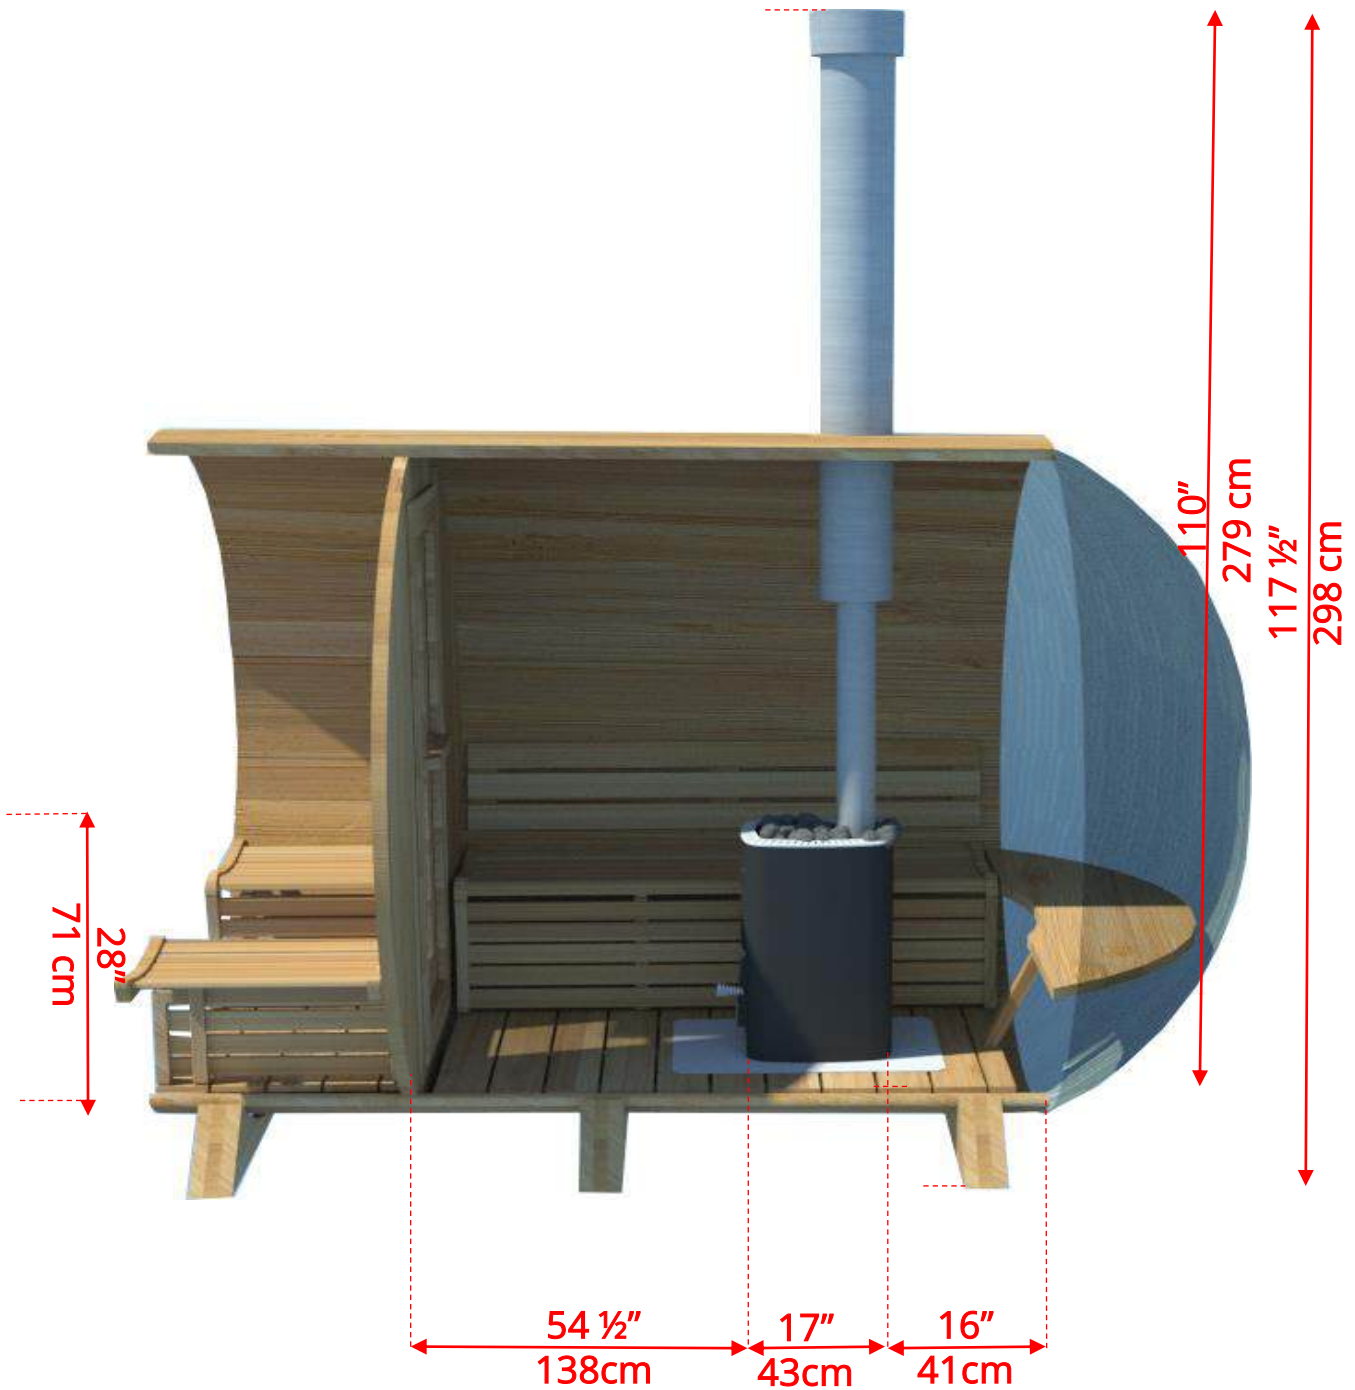

Lounge Sauna Benches

780PV/782PV 7'x8' (244cm) Panoramic Barrel Sauna

Lounge Sauna Benches

(Full length bench on both sides if wood or Floor Model Heater is chosen)

Please note that shorter bench is not adjustable!

780PV/782PV 7'x8' (244cm) Panoramic Barrel Sauna

2 Windows in Front Wall

(2 windows in front wall only available if wood or Floor Model Heater is chosen)

780PV/782PV

7'x8' (244cm) Panoramic Barrel Sauna

Please note – Drawing shows sauna room measurements only.

780PVP/782PVP 7'x8' (244cm) Panoramic Barrel Sauna with Porch

780PVP/782PVP

7'x8' (244cm) Panoramic Barrel Sauna with Porch

780PVP/782PVP

7'x8' (244cm) Panoramic Barrel Sauna with Porch

Standard bench layout shown with optional sauna floor

780PVP/782PVP 7'x8' (244cm) Panoramic Barrel Sauna with Porch

(Full length bench on both sides if wood or Floor Model Heater is chosen)

780PVP/782PVP

7'x8' (244cm) Panoramic Barrel Sauna with Porch

Panoramic Signature Sauna Benches