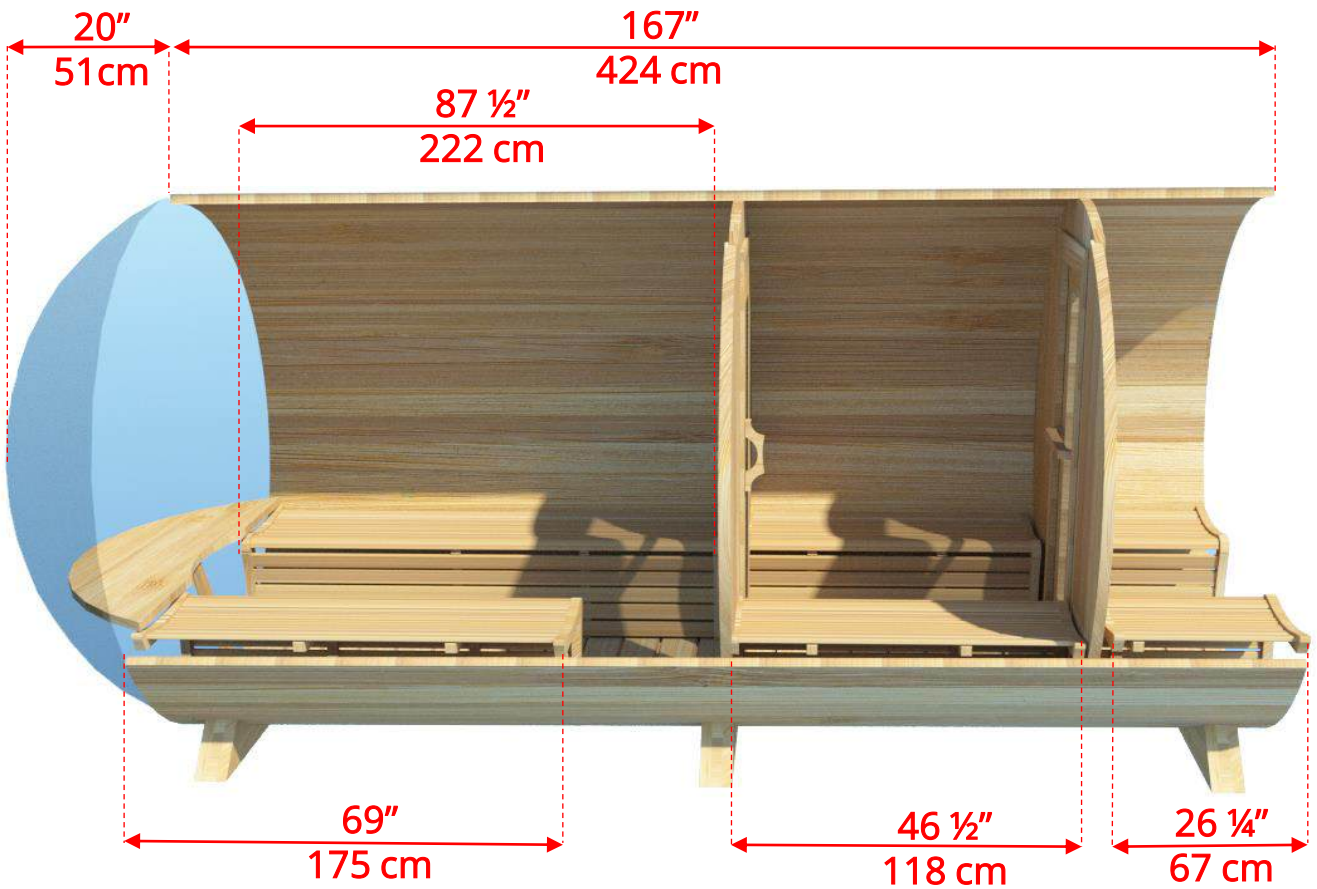

7'x8' (244cm) Panoramic Barrel Sauna with Changeroom & Porch

7'x8' (244cm) Panoramic Barrel Sauna with Changeroom & Porch

Standard bench layout shown with optional sauna floor

780PVCP/782PVCP

7'x8' (244cm) Panoramic Barrel Sauna with Changeroom & Porch

(Full length bench on both sides if wood or Floor Model Heater is chosen)

780PVCP/782PVCP 7'x8' (244cm) Panoramic Barrel Sauna with Changeroom & Porch

Panoramic Signature Sauna Benches

780PVCP/782PVCP 7'x8' (244cm) Panoramic Barrel Sauna with Changeroom & Porch

Panoramic Signature Sauna Benches

(Full length bench on both sides if wood or Floor Model Heater is chosen)

780PVCP/782PVCP

7'x8' (244cm) Panoramic Barrel Sauna with Changeroom & Porch

Lounge Sauna Benches