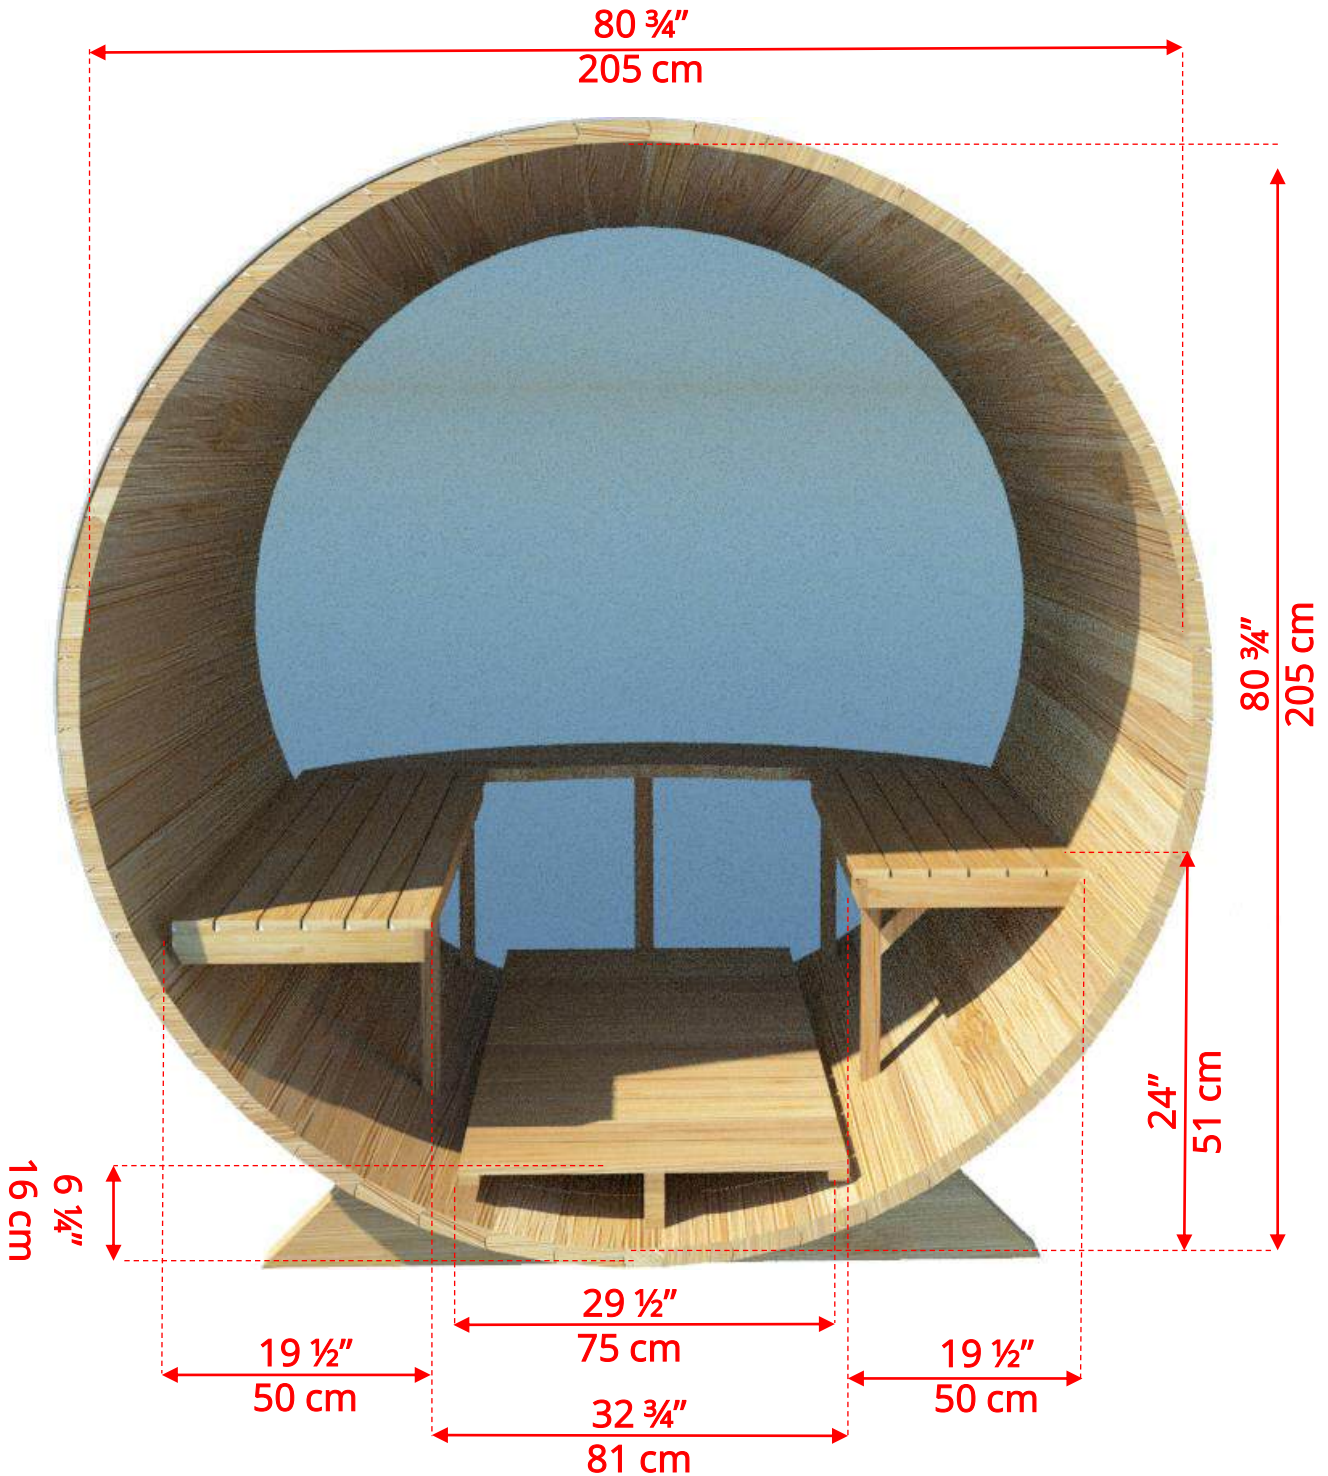

780PV/782PV 7'x8' (244cm) Panoramic Barrel Sauna

780PV/782PV 7'x8' (244cm) Panoramic Barrel Sauna

780PV/782PV

7'x8' (244cm) Panoramic Barrel Sauna

Standard bench layout shown with optional sauna floor

780PV/782PV 7'x8' (244cm) Panoramic Barrel Sauna

Standard bench layout shown with optional sauna floor

(Full length bench on both sides if wood or Floor Model Heater is chosen)

780PV/782PV 7'x8' (244cm) Panoramic Barrel Sauna

Panoramic Signature Sauna Benches

780PV/782PV

7'x8' (244cm) Panoramic Barrel Sauna

Panoramic Signature Sauna Benches

(Full length bench on both sides if wood or Floor Model Heater is chosen)

780PV/782PV 7'x8' (244cm) Panoramic Barrel Sauna

Lounge Sauna Benches

780PV/782PV 7'x8' (244cm) Panoramic Barrel Sauna

Lounge Sauna Benches

(Full length bench on both sides if wood or Floor Model Heater is chosen)

Please note that shorter bench is not adjustable!