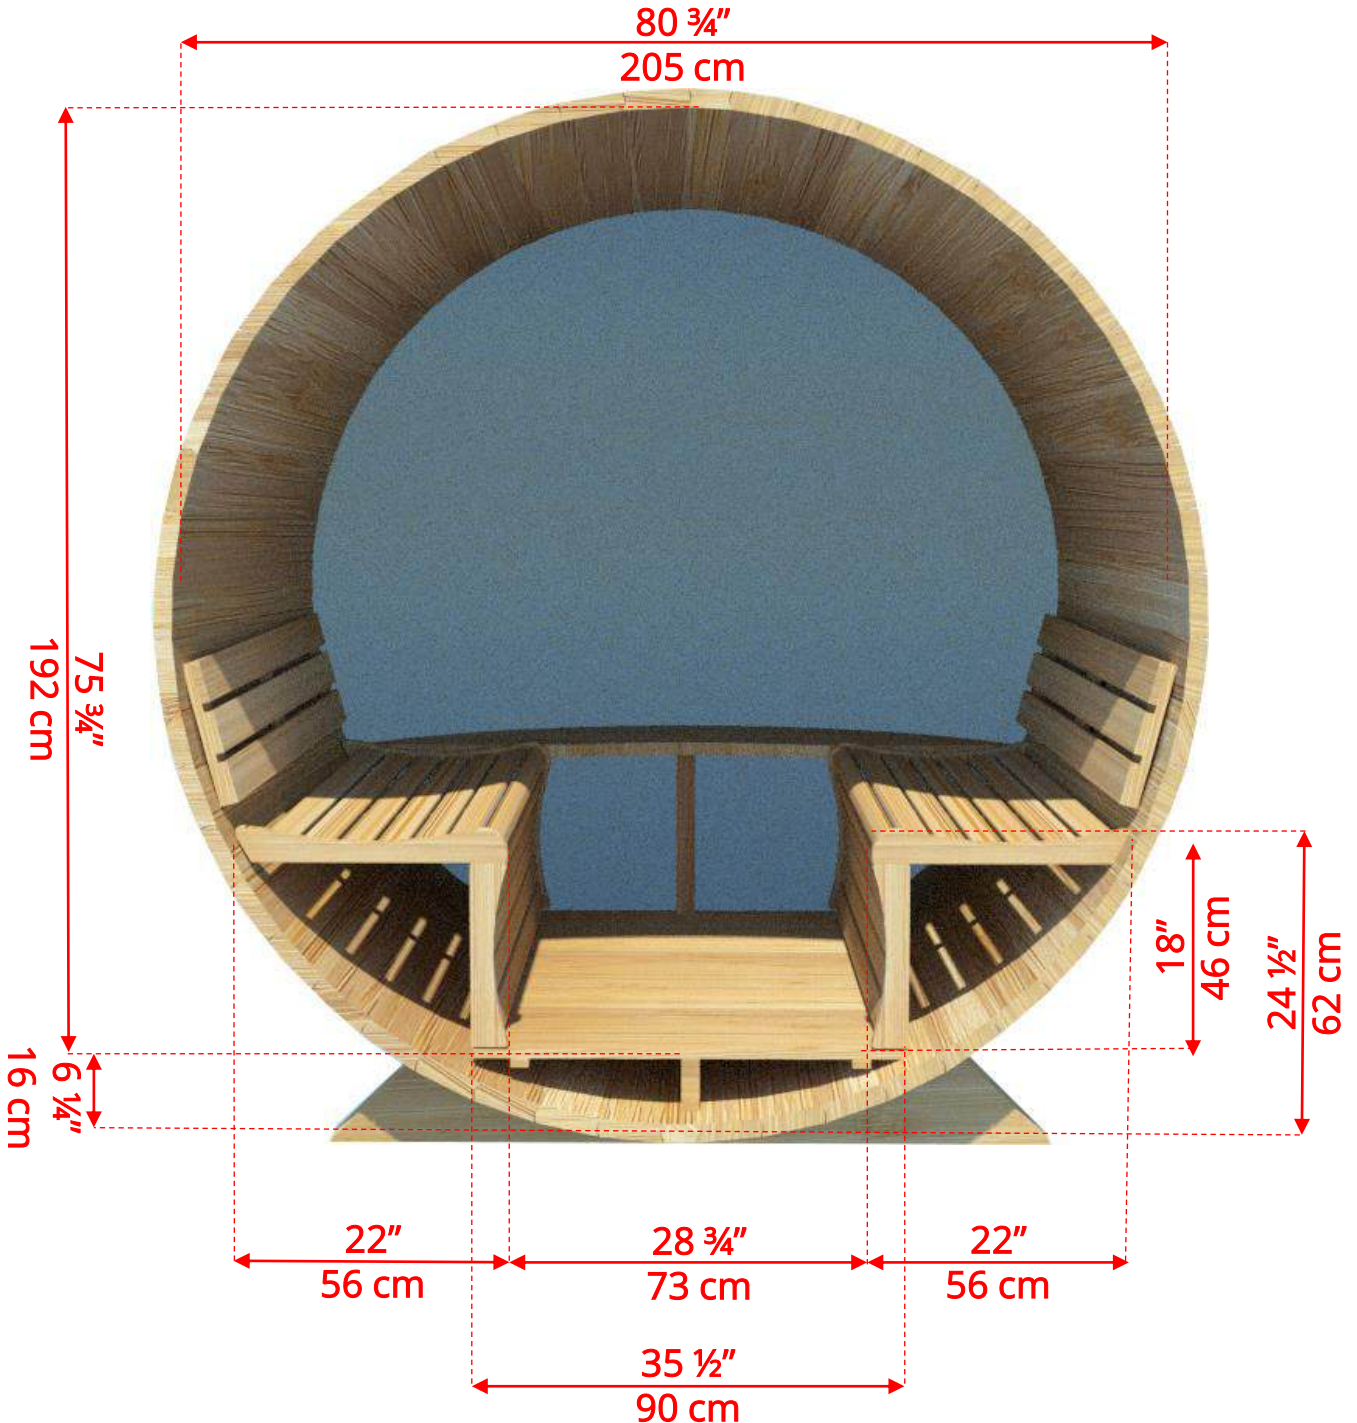

780PV/782PV 7'x8' (244cm) Panoramic Barrel Sauna

780PV/782PV 7'x8' (244cm) Panoramic Barrel Sauna

780PV/782PV

7'x8' (244cm) Panoramic Barrel Sauna

Standard bench layout shown with optional sauna floor

780PV/782PV 7'x8' (244cm) Panoramic Barrel Sauna

Standard bench layout shown with optional sauna floor

(Full length bench on both sides if wood or Floor Model Heater is chosen)

780PV/782PV 7'x8' (244cm) Panoramic Barrel Sauna

Panoramic Signature Sauna Benches

780PV/782PV

7'x8' (244cm) Panoramic Barrel Sauna

Panoramic Signature Sauna Benches

(Full length bench on both sides if wood or Floor Model Heater is chosen)

780PV/782PV 7'x8' (244cm) Panoramic Barrel Sauna

Lounge Sauna Benches

780PV/782PV 7'x8' (244cm) Panoramic Barrel Sauna

Lounge Sauna Benches

(Full length bench on both sides if wood or Floor Model Heater is chosen)

Please note that shorter bench is not adjustable!