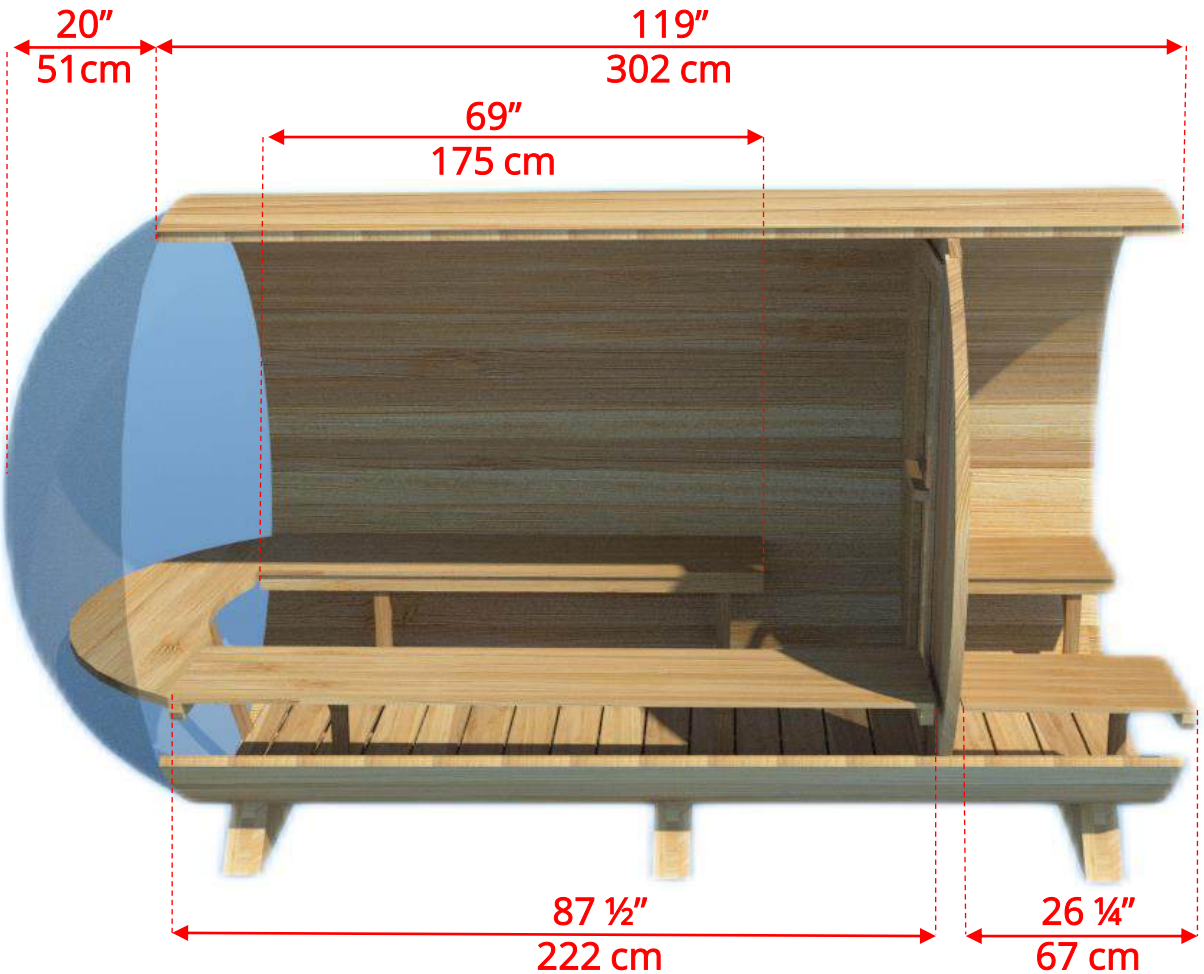

780PV/782PV 7'x8' (244cm) Panoramic Barrel Sauna

2 Windows in Front Wall

(2 windows in front wall only available if wood or Floor Model Heater is chosen)

780PV/782PV

7'x8' (244cm) Panoramic Barrel Sauna

Please note – Drawing shows sauna room measurements only.

780PVP/782PVP 7'x8' (244cm) Panoramic Barrel Sauna with Porch

780PVP/782PVP

7'x8' (244cm) Panoramic Barrel Sauna with Porch

780PVP/782PVP

7'x8' (244cm) Panoramic Barrel Sauna with Porch

Standard bench layout shown with optional sauna floor

780PVP/782PVP 7'x8' (244cm) Panoramic Barrel Sauna with Porch

(Full length bench on both sides if wood or Floor Model Heater is chosen)

780PVP/782PVP

7'x8' (244cm) Panoramic Barrel Sauna with Porch

Panoramic Signature Sauna Benches

780PVP/782PVP

7'x8' (244cm) Panoramic Barrel Sauna with Porch

Panoramic Signature Sauna Benches

(Full length bench on both sides if wood or Floor Model Heater is chosen)

780PVP/782PVP

7'x8' (244cm) Panoramic Barrel Sauna with Porch