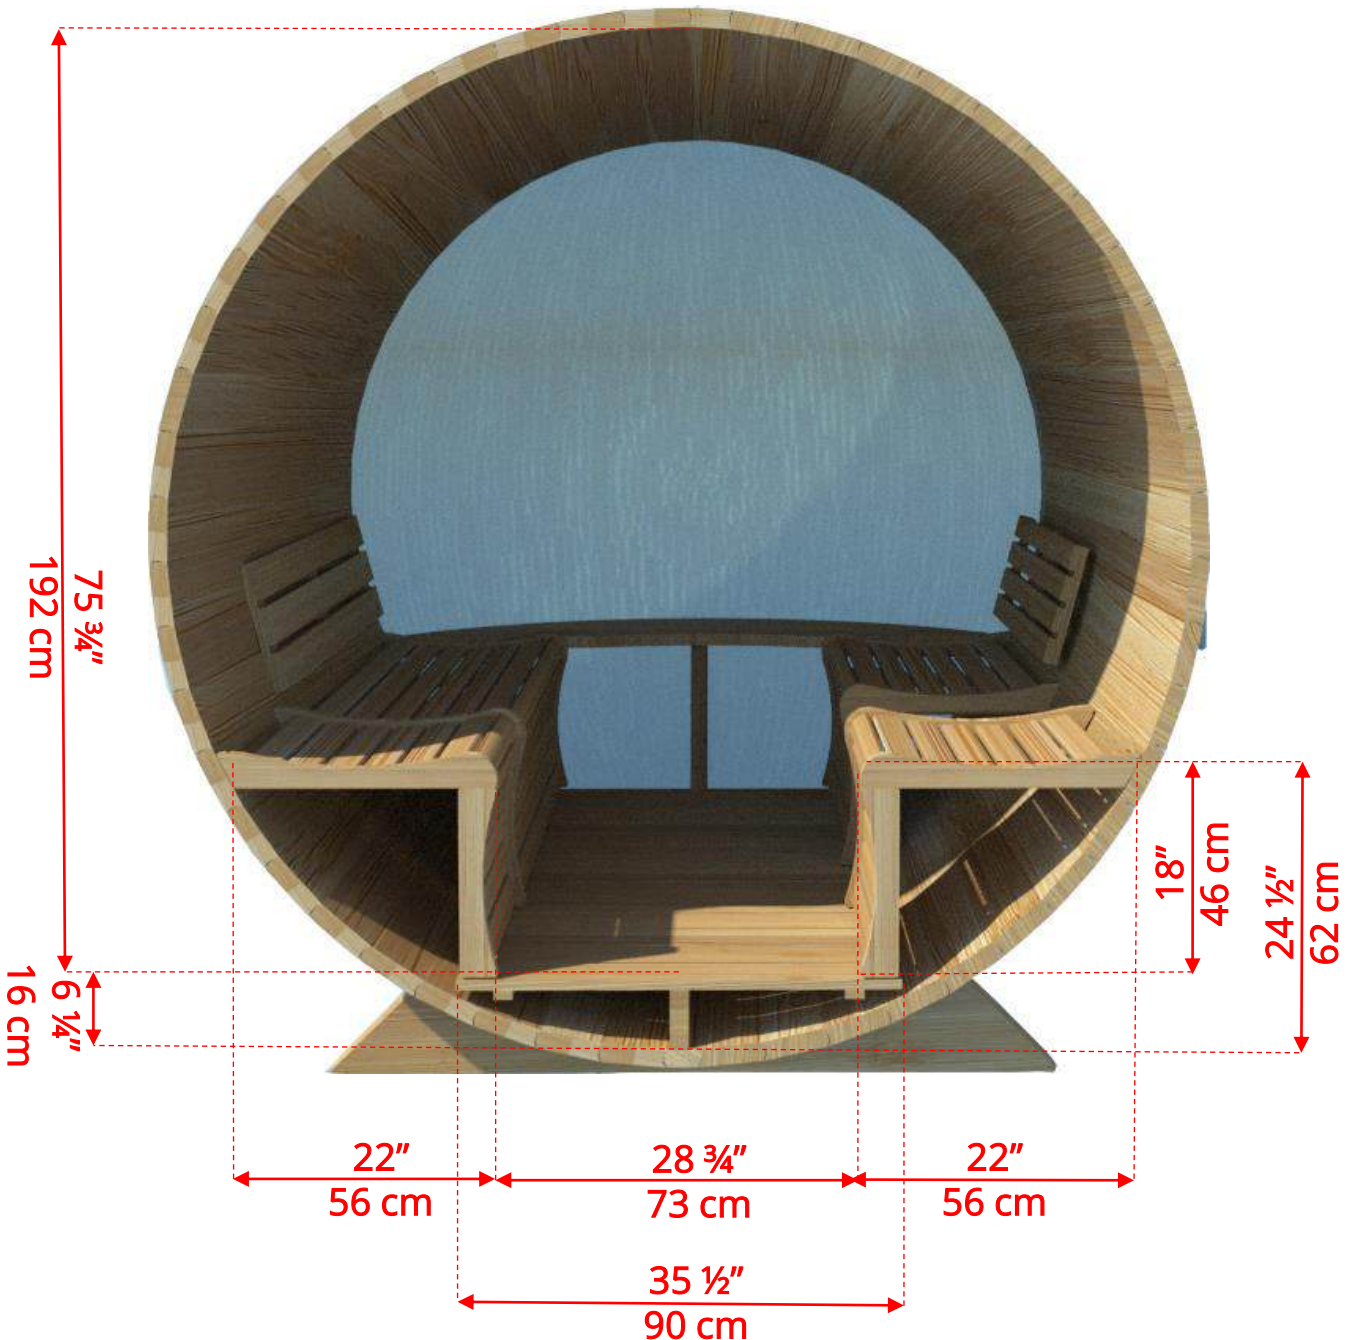

780PVP/782PVP 7'x8' (244cm) Panoramic Barrel Sauna with Porch

780PVP/782PVP

7'x8' (244cm) Panoramic Barrel Sauna with Porch

780PVP/782PVP

7'x8' (244cm) Panoramic Barrel Sauna with Porch

Standard bench layout shown with optional sauna floor

780PVP/782PVP 7'x8' (244cm) Panoramic Barrel Sauna with Porch

(Full length bench on both sides if wood or Floor Model Heater is chosen)

780PVP/782PVP

7'x8' (244cm) Panoramic Barrel Sauna with Porch

Panoramic Signature Sauna Benches

780PVP/782PVP

7'x8' (244cm) Panoramic Barrel Sauna with Porch

Panoramic Signature Sauna Benches

(Full length bench on both sides if wood or Floor Model Heater is chosen)

780PVP/782PVP

7'x8' (244cm) Panoramic Barrel Sauna with Porch

Lounge Sauna Benches

780PVP/782PVP 7'x8' (244cm) Panoramic Barrel Sauna with Porch

Lounge Sauna Benches

(Full length bench on both sides if wood or Floor Model Heater is chosen)

Please note that shorter bench is not adjustable!