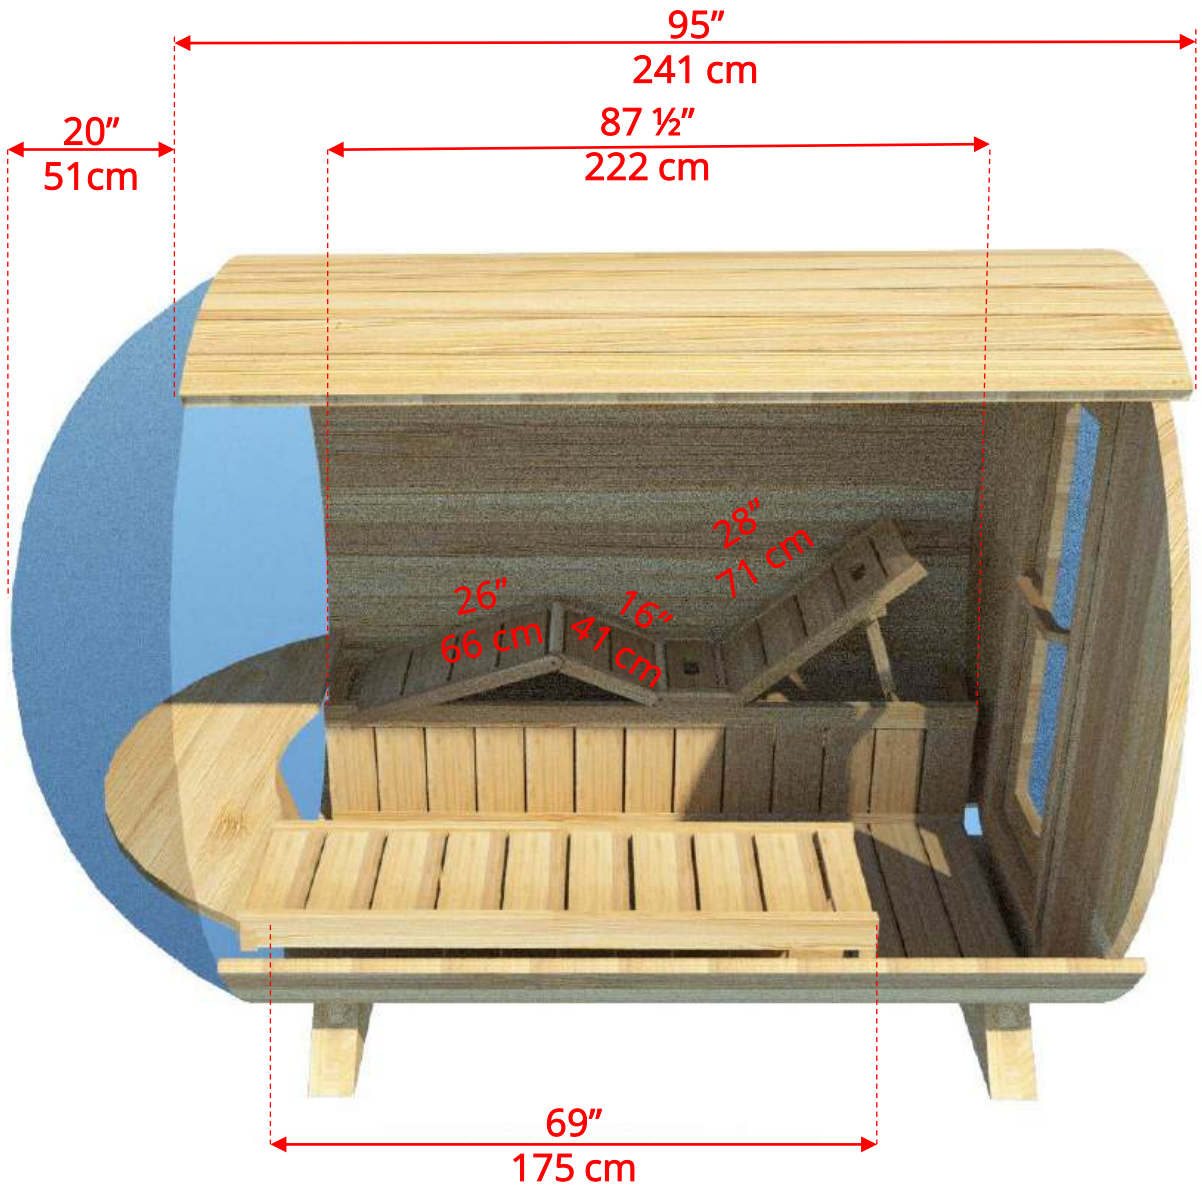

Standard bench layout shown with optional sauna floor

(Full length bench on both sides if wood or Floor Model Heater is chosen)

780PV/782PV 7'x8' (244cm) Panoramic Barrel Sauna

Panoramic Signature Sauna Benches

780PV/782PV

7'x8' (244cm) Panoramic Barrel Sauna

Panoramic Signature Sauna Benches

(Full length bench on both sides if wood or Floor Model Heater is chosen)

780PV/782PV 7'x8' (244cm) Panoramic Barrel Sauna

Lounge Sauna Benches

780PV/782PV 7'x8' (244cm) Panoramic Barrel Sauna

Lounge Sauna Benches

(Full length bench on both sides if wood or Floor Model Heater is chosen)

Please note that shorter bench is not adjustable!

780PV/782PV 7'x8' (244cm) Panoramic Barrel Sauna

2 Windows in Front Wall

(2 windows in front wall only available if wood or Floor Model Heater is chosen)

780PV/782PV

7'x8' (244cm) Panoramic Barrel Sauna

Please note – Drawing shows sauna room measurements only.