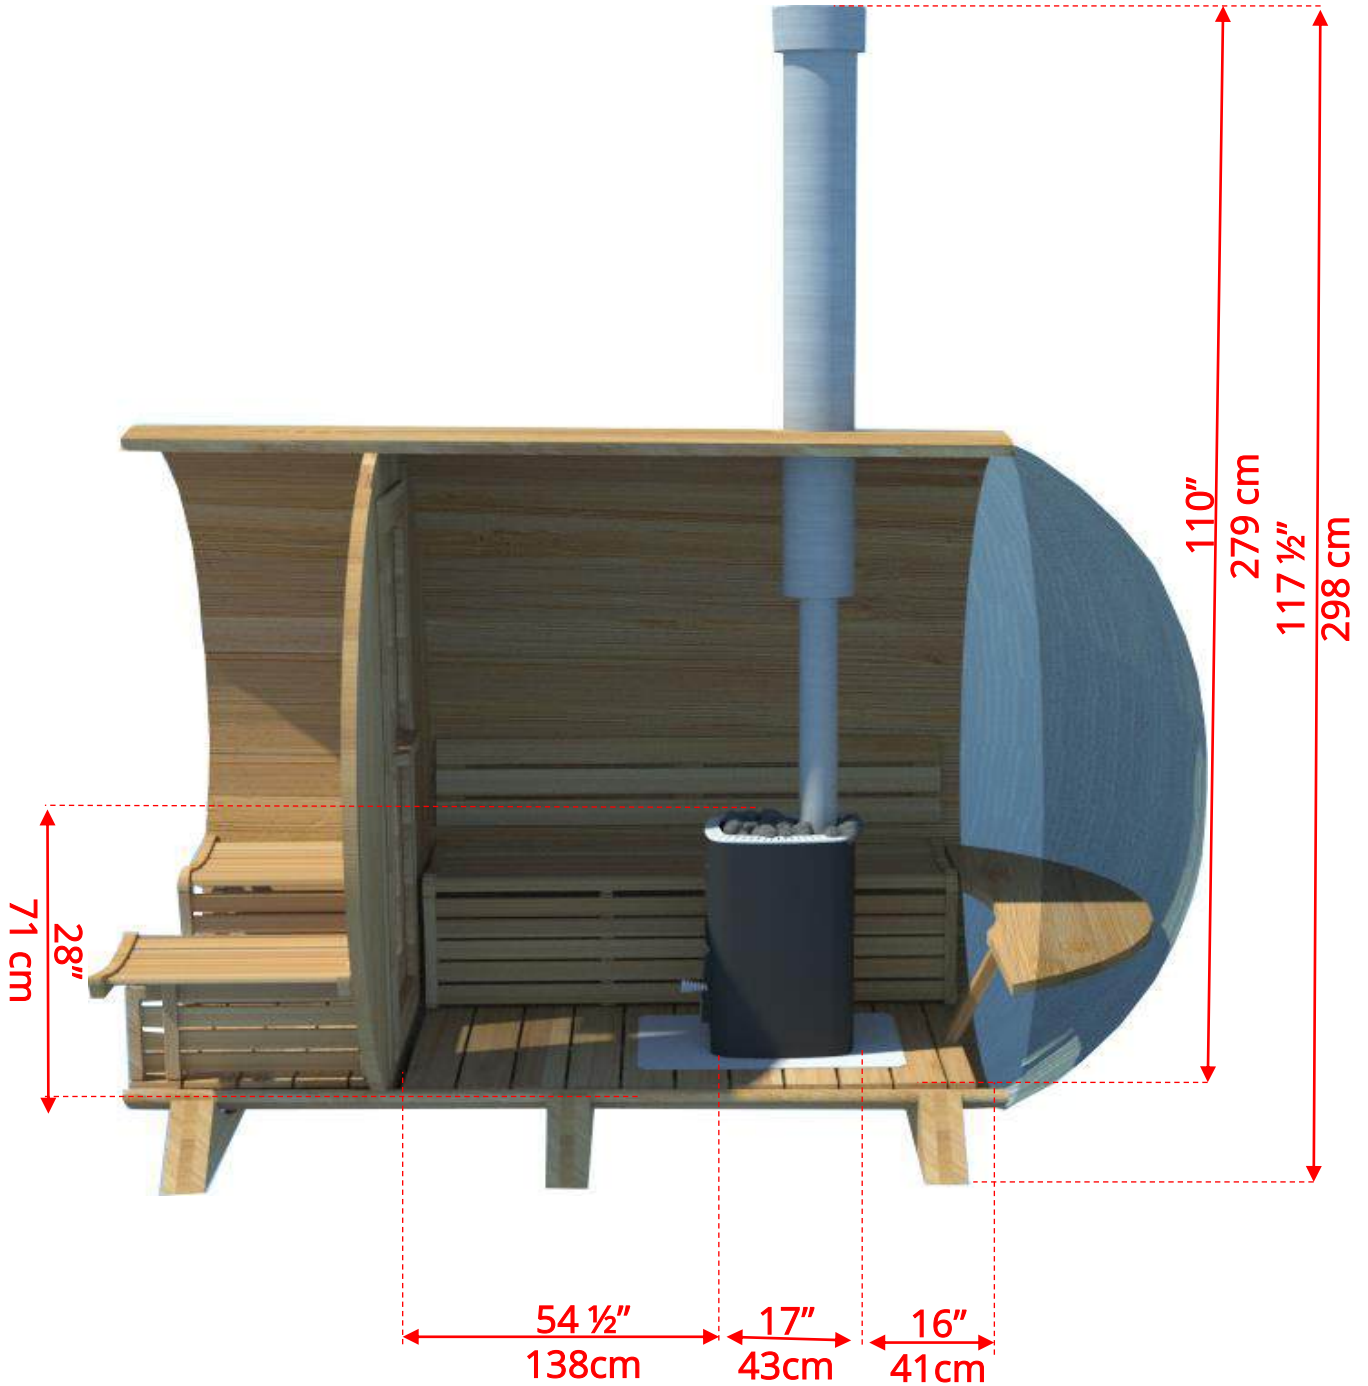

780PVCP/782PVCP

7'x8' (244cm) Panoramic Barrel Sauna with Changeroom & Porch

Lounge Sauna Benches

(Full length bench on both sides if wood or Floor Model Heater is chosen)

Please note that shorter bench and Changeroom benches are not adjustable!

780PVCP/782PVCP

7'x8' (244cm) Barrel Sauna with Changeroom & Porch

W2

2 Windows in Front Wall

2 windows not available on changerroom wall if electric heater is chosen

780PVCP/782PVCP

7'x8' (244cm) Barrel Sauna with Changeroom & Porch

Please note – Drawing shows sauna room measurements only.