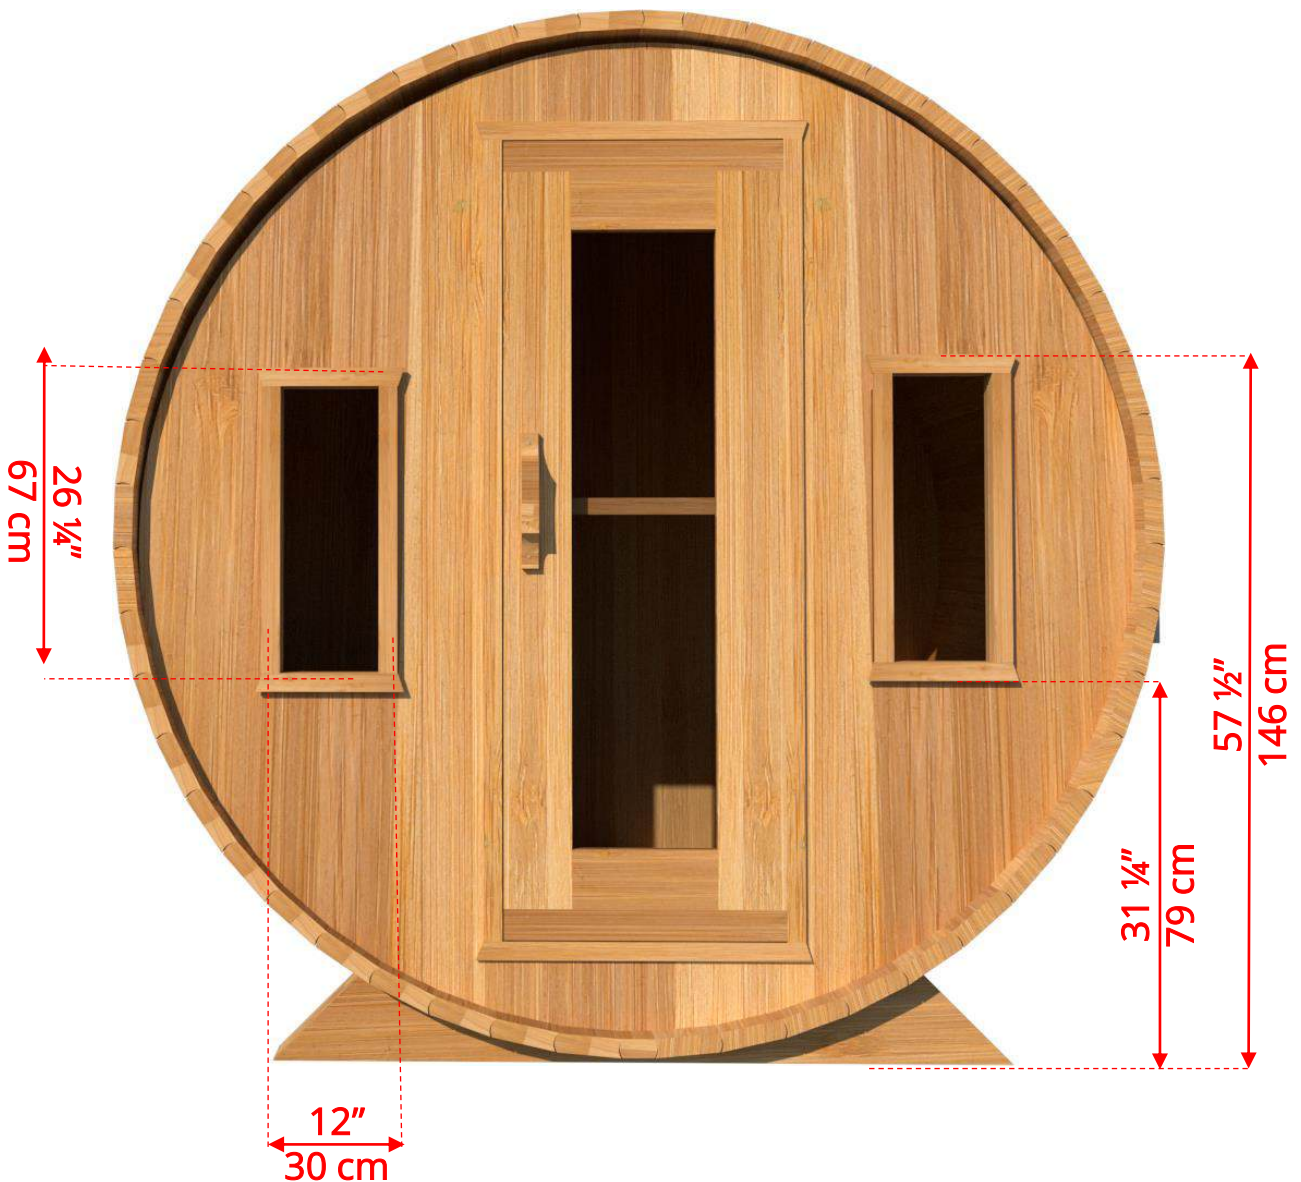

780PVC/782PVC 7'x8' (244cm) Panoramic Barrel Sauna with Changeroom

Panoramic Signature Sauna Benches

780PVC/782PVC

7'x8' (244cm) Panoramic Barrel Sauna with Changeroom

Panoramic Signature Sauna Benches

(Full length bench on both sides if wood or Floor Model Heater is chosen)

780PVC/782PVC

7'x8' (244cm) Panoramic Barrel Sauna with Changeroom

Lounge Sauna Benches

780PVC/782PVC

7'x8' (244cm) Panoramic Barrel Sauna with Changeroom

Lounge Sauna Benches

(Full length bench on both sides if wood or Floor Model Heater is chosen)

Please note that shorter bench and Changeroom benches are not adjustable!

780PVC/782PVC

7'x8' (244cm) Panoramic Barrel Sauna with Changeroom

W2

2 Windows in Front Wall

2 windows not available on changeroom wall if electric heater is chosen