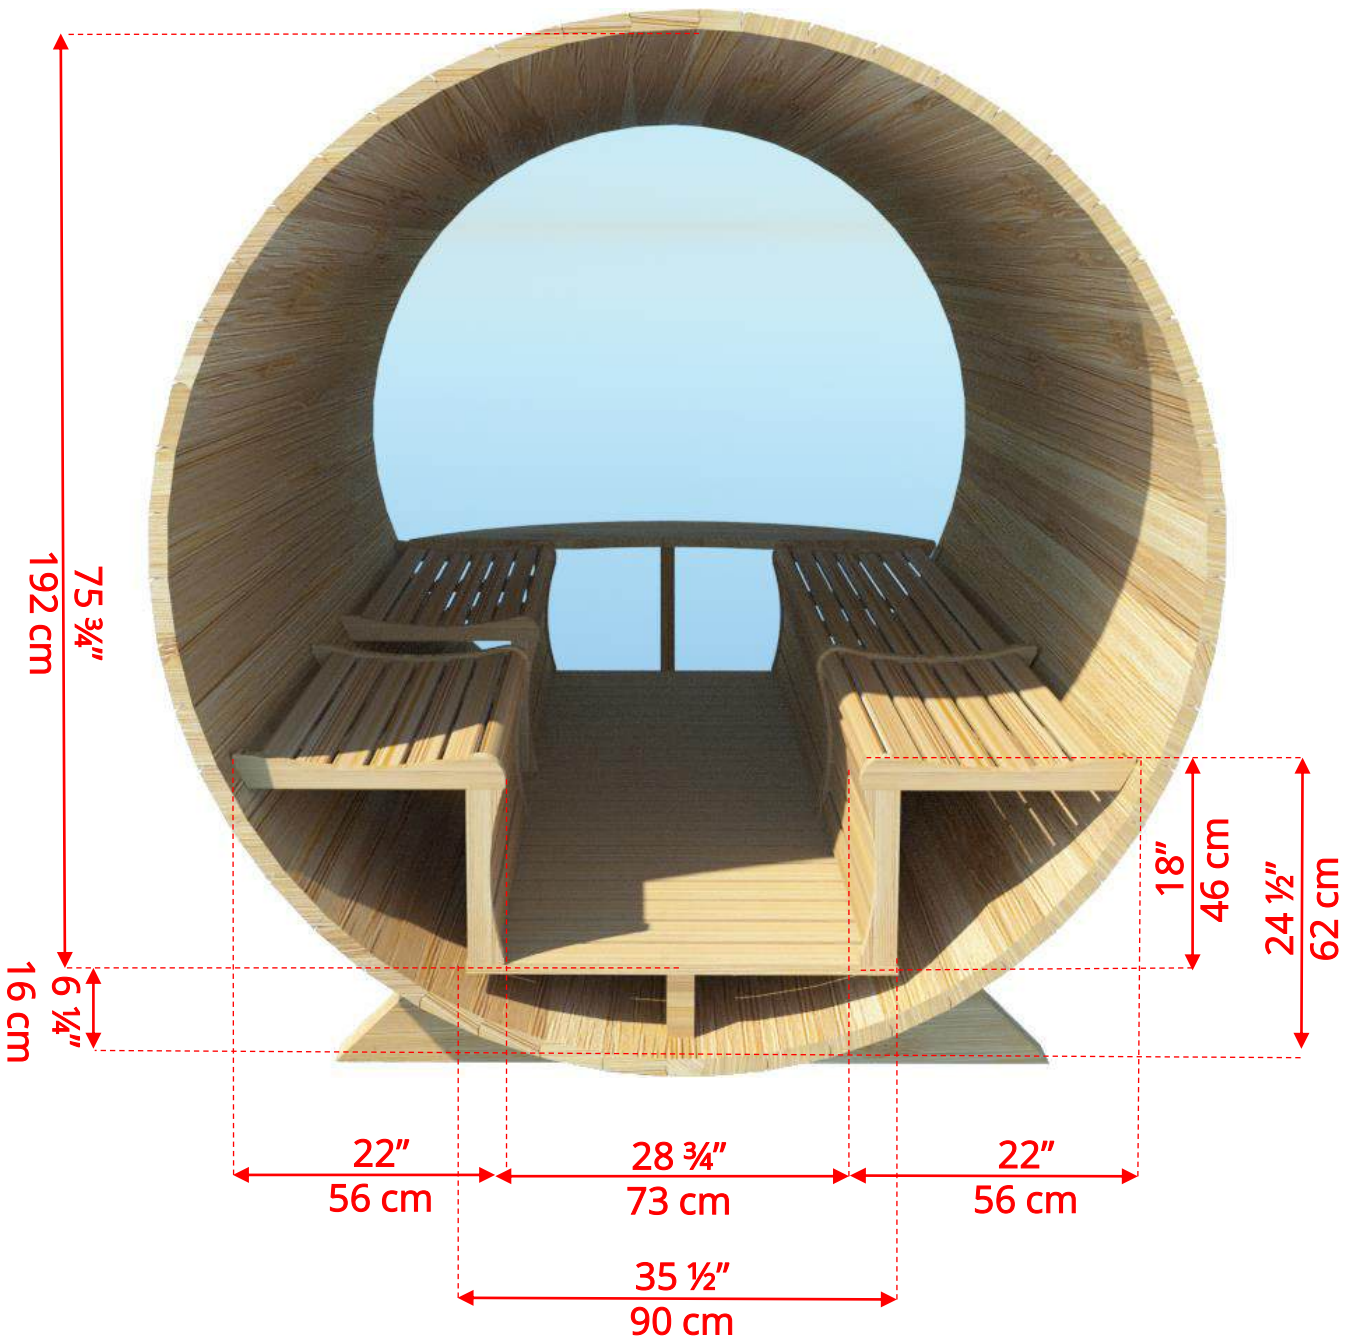

Please note – Drawing shows sauna room measurements only.

780PVC/782PVC

7'x8' (244cm) Panoramic Barrel Sauna with Changeroom

780PVC/782PVC

7'x8' (244cm) Panoramic Barrel Sauna with Changeroom

780PVC/782PVC

7'x8' (244cm) Panoramic Barrel Sauna with Changeroom

Standard bench layout shown with optional sauna floor

780PVC/782PVC

7'x8' (244cm) Panoramic Barrel Sauna with Changeroom

(Full length bench on both sides if wood or Floor Model Heater is chosen)

780PVC/782PVC 7'x8' (244cm) Panoramic Barrel Sauna with Changeroom

Panoramic Signature Sauna Benches

780PVC/782PVC

7'x8' (244cm) Panoramic Barrel Sauna with Changeroom

Panoramic Signature Sauna Benches

(Full length bench on both sides if wood or Floor Model Heater is chosen)

780PVC/782PVC

7'x8' (244cm) Panoramic Barrel Sauna with Changeroom

Lounge Sauna Benches

780PVC/782PVC

7'x8' (244cm) Panoramic Barrel Sauna with Changeroom

Lounge Sauna Benches

(Full length bench on both sides if wood or Floor Model Heater is chosen)