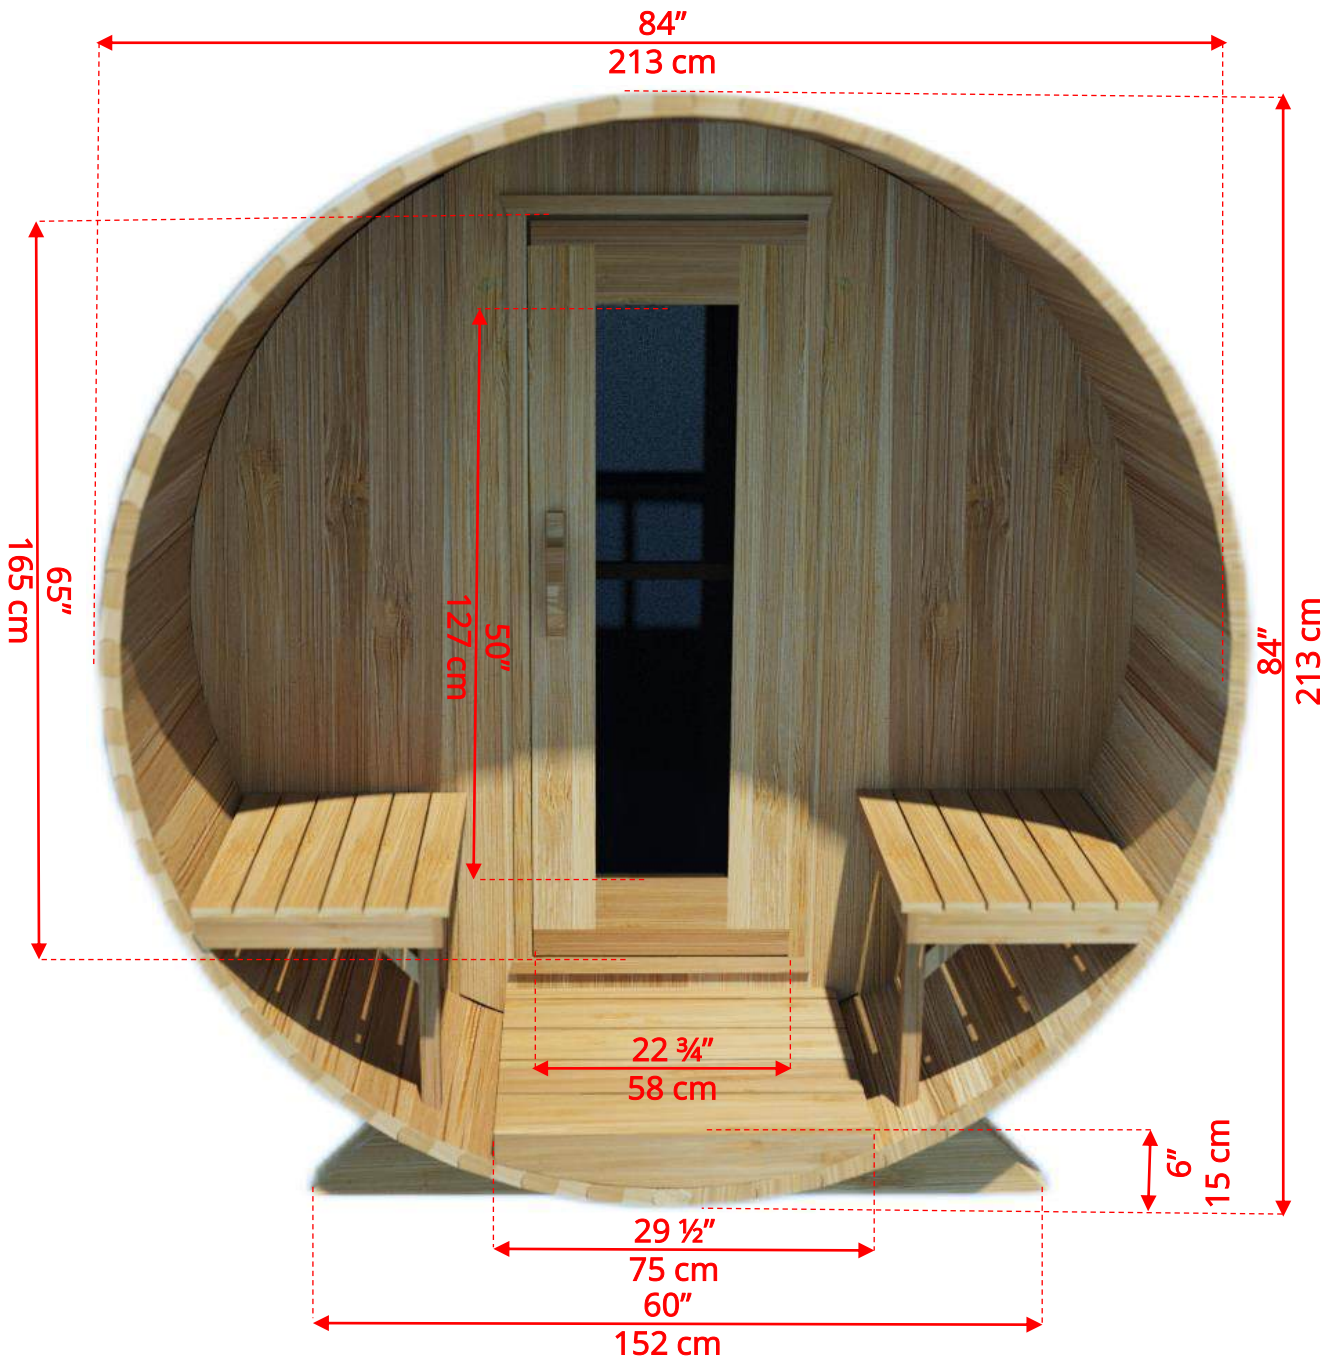

780PV/782PV 7'x8' (244cm) Panoramic Barrel Sauna

780PV/782PV 7'x8' (244cm) Panoramic Barrel Sauna

780PV/782PV

7'x8' (244cm) Panoramic Barrel Sauna

Standard bench layout shown with optional sauna floor

780PV/782PV 7'x8' (244cm) Panoramic Barrel Sauna

Please note that shorter bench and Changeroom benches are not adjustable!

780PVC/782PVC

7'x8' (244cm) Panoramic Barrel Sauna with Changeroom

W2

2 Windows in Front Wall

2 windows not available on changeroom wall if electric heater is chosen

780PVC/782PVC

7'x8' (244cm) Panoramic Barrel Sauna with Changeroom

Please note – Drawing shows sauna room measurements only.

780PVCP/782PVCP

7'x8' (244cm) Panoramic Barrel Sauna with Changeroom & Porch

780PVCP/782PVCP

7'x8' (244cm) Panoramic Barrel Sauna with Changeroom & Porch

7'x8' (244cm) Panoramic Barrel Sauna with Changeroom & Porch

Standard bench layout shown with optional sauna floor

780PVCP/782PVCP

7'x8' (244cm) Panoramic Barrel Sauna with Changeroom & Porch