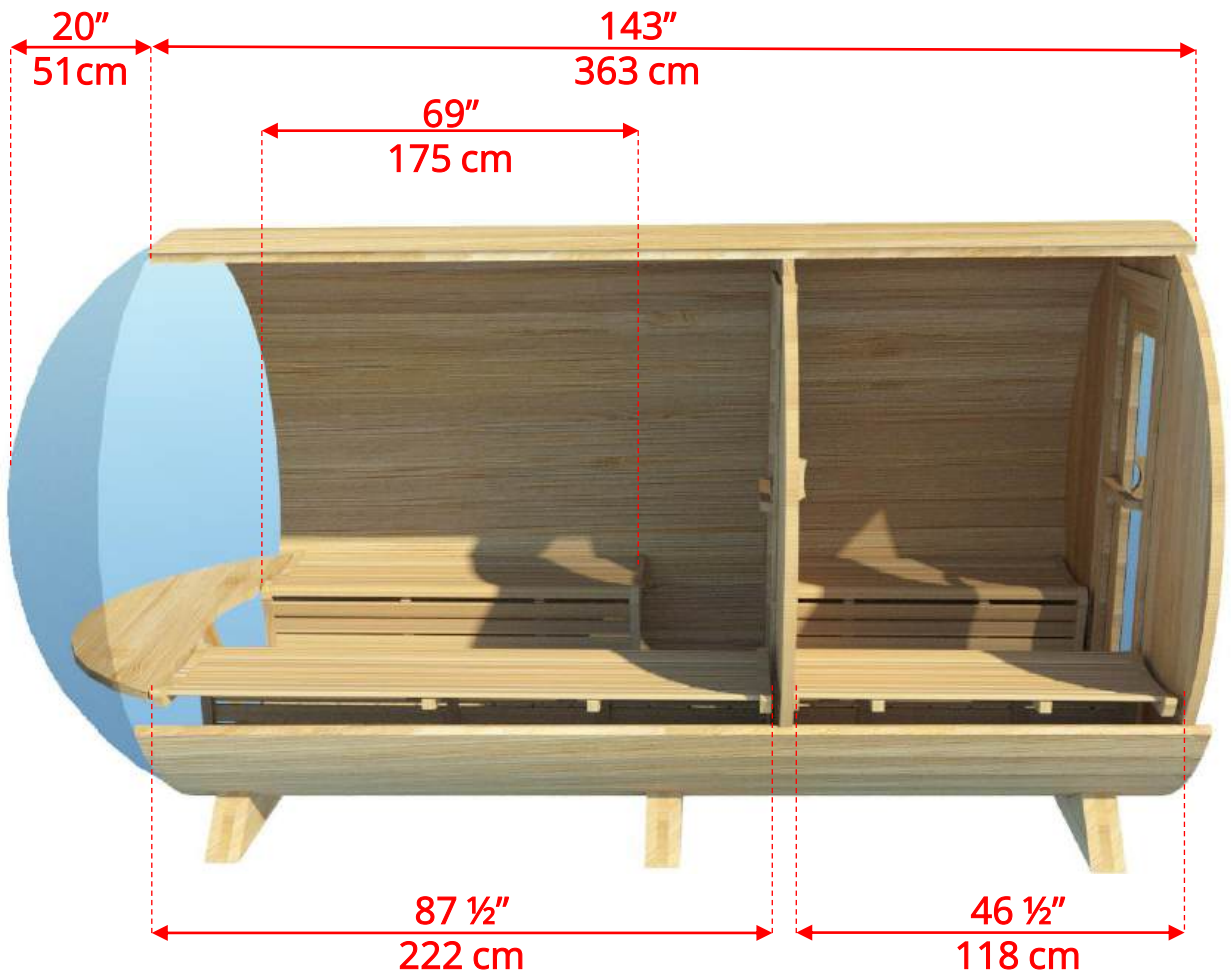

7'x8' (244cm) Panoramic Barrel Sauna with Changeroom

Standard bench layout shown with optional sauna floor

780PVC/782PVC

7'x8' (244cm) Panoramic Barrel Sauna with Changeroom

(Full length bench on both sides if wood or Floor Model Heater is chosen)

780PVC/782PVC 7'x8' (244cm) Panoramic Barrel Sauna with Changeroom

Panoramic Signature Sauna Benches

780PVC/782PVC

7'x8' (244cm) Panoramic Barrel Sauna with Changeroom

Panoramic Signature Sauna Benches

(Full length bench on both sides if wood or Floor Model Heater is chosen)

780PVC/782PVC

7'x8' (244cm) Panoramic Barrel Sauna with Changeroom

Lounge Sauna Benches

780PVC/782PVC

7'x8' (244cm) Panoramic Barrel Sauna with Changeroom

Lounge Sauna Benches

(Full length bench on both sides if wood or Floor Model Heater is chosen)