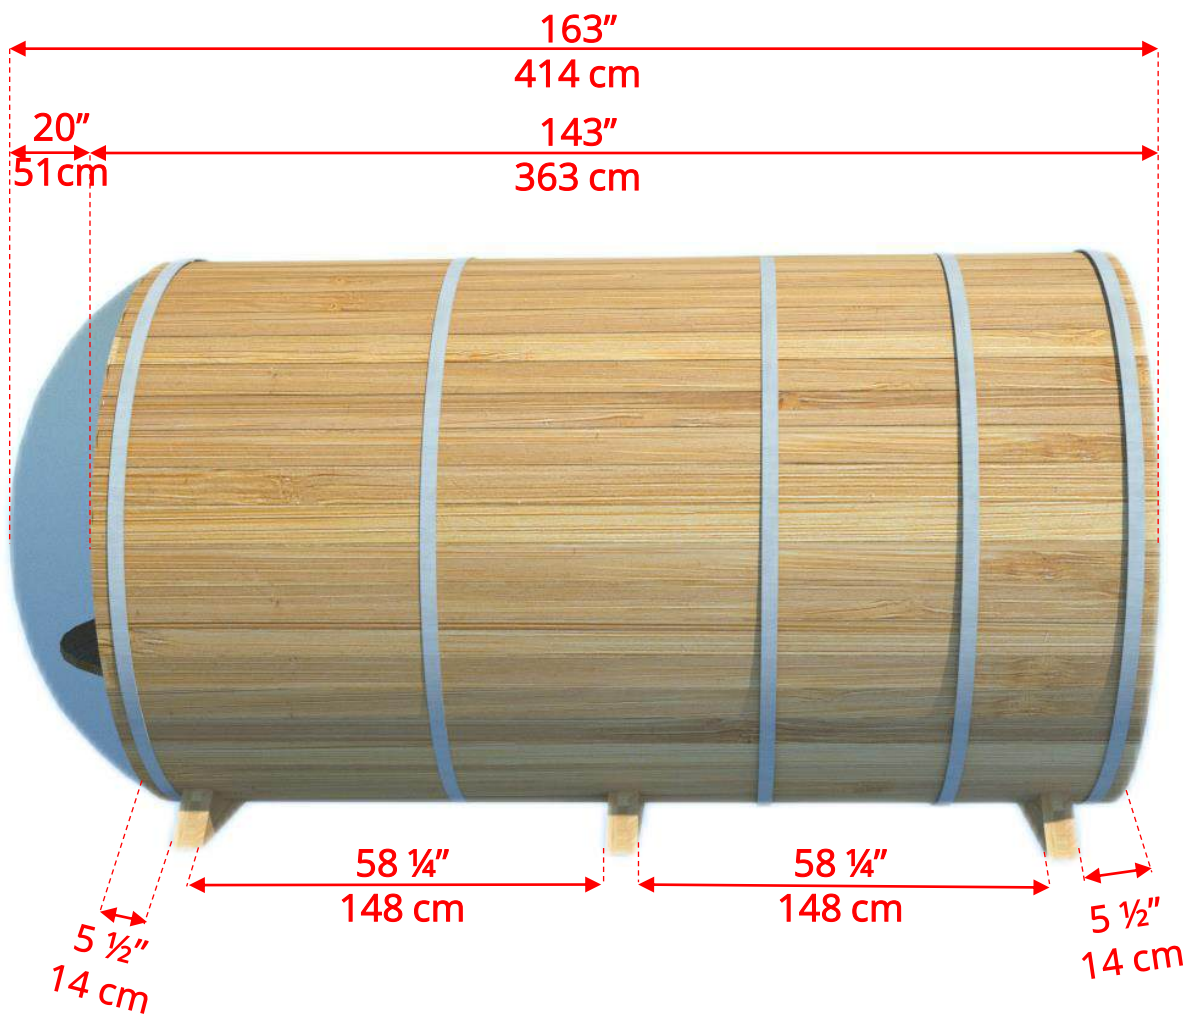

Please note – Drawing shows sauna room measurements only.

780PVC/782PVC

7'x8' (244cm) Panoramic Barrel Sauna with Changeroom

780PVC/782PVC

7'x8' (244cm) Panoramic Barrel Sauna with Changeroom

780PVC/782PVC

7'x8' (244cm) Panoramic Barrel Sauna with Changeroom

Standard bench layout shown with optional sauna floor

780PVC/782PVC

7'x8' (244cm) Panoramic Barrel Sauna with Changeroom

(Full length bench on both sides if wood or Floor Model Heater is chosen)