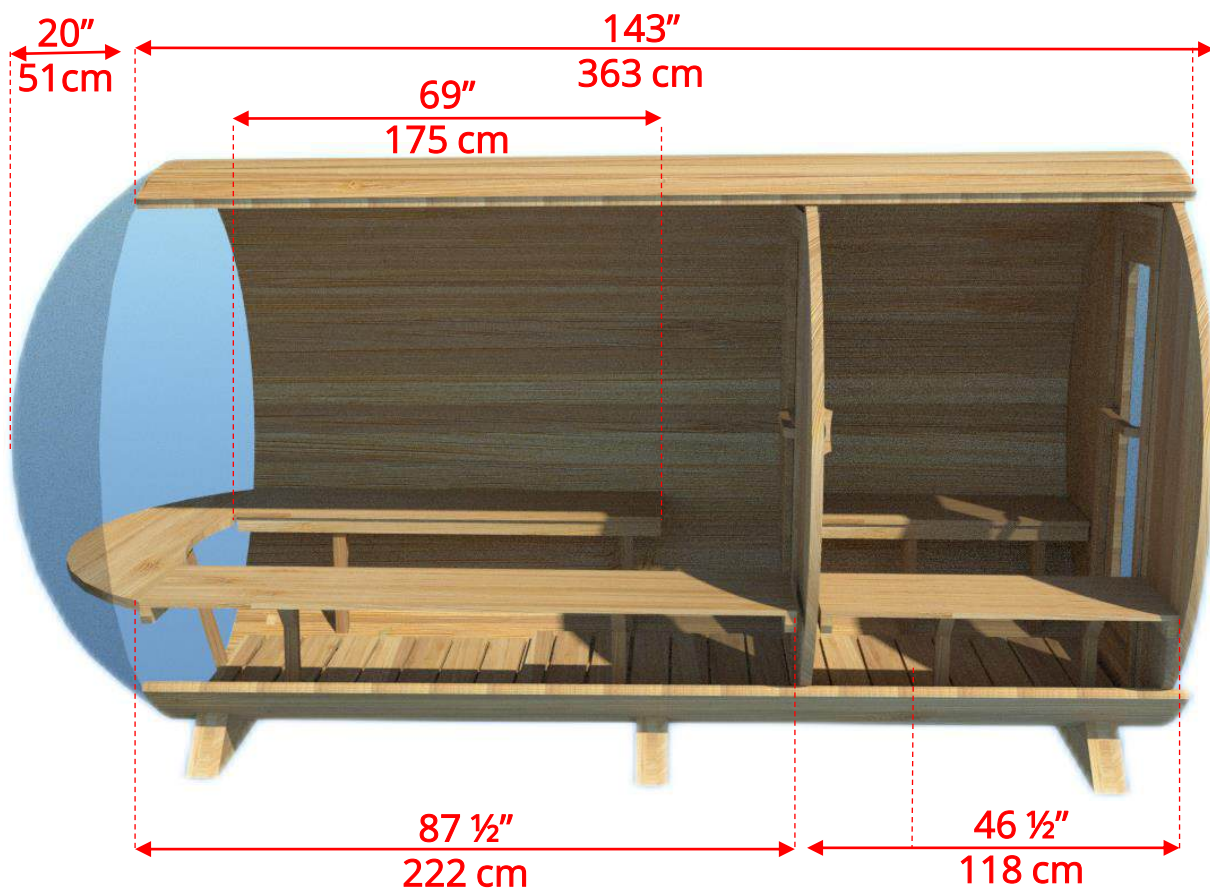

780PVP/782PVP

7'x8' (244cm) Panoramic Barrel Sauna with Porch

2 Windows in Front Wall

(2 windows in front wall only available if wood or Floor Model Heater is chosen)

780PVP/782PVP

7'x8' (244cm) Panoramic Barrel Sauna with Porch

Please note – Drawing shows sauna room measurements only.

780PVC/782PVC

7'x8' (244cm) Panoramic Barrel Sauna with Changeroom

780PVC/782PVC

7'x8' (244cm) Panoramic Barrel Sauna with Changeroom

780PVC/782PVC

7'x8' (244cm) Panoramic Barrel Sauna with Changeroom

Standard bench layout shown with optional sauna floor

780PVC/782PVC

7'x8' (244cm) Panoramic Barrel Sauna with Changeroom

(Full length bench on both sides if wood or Floor Model Heater is chosen)