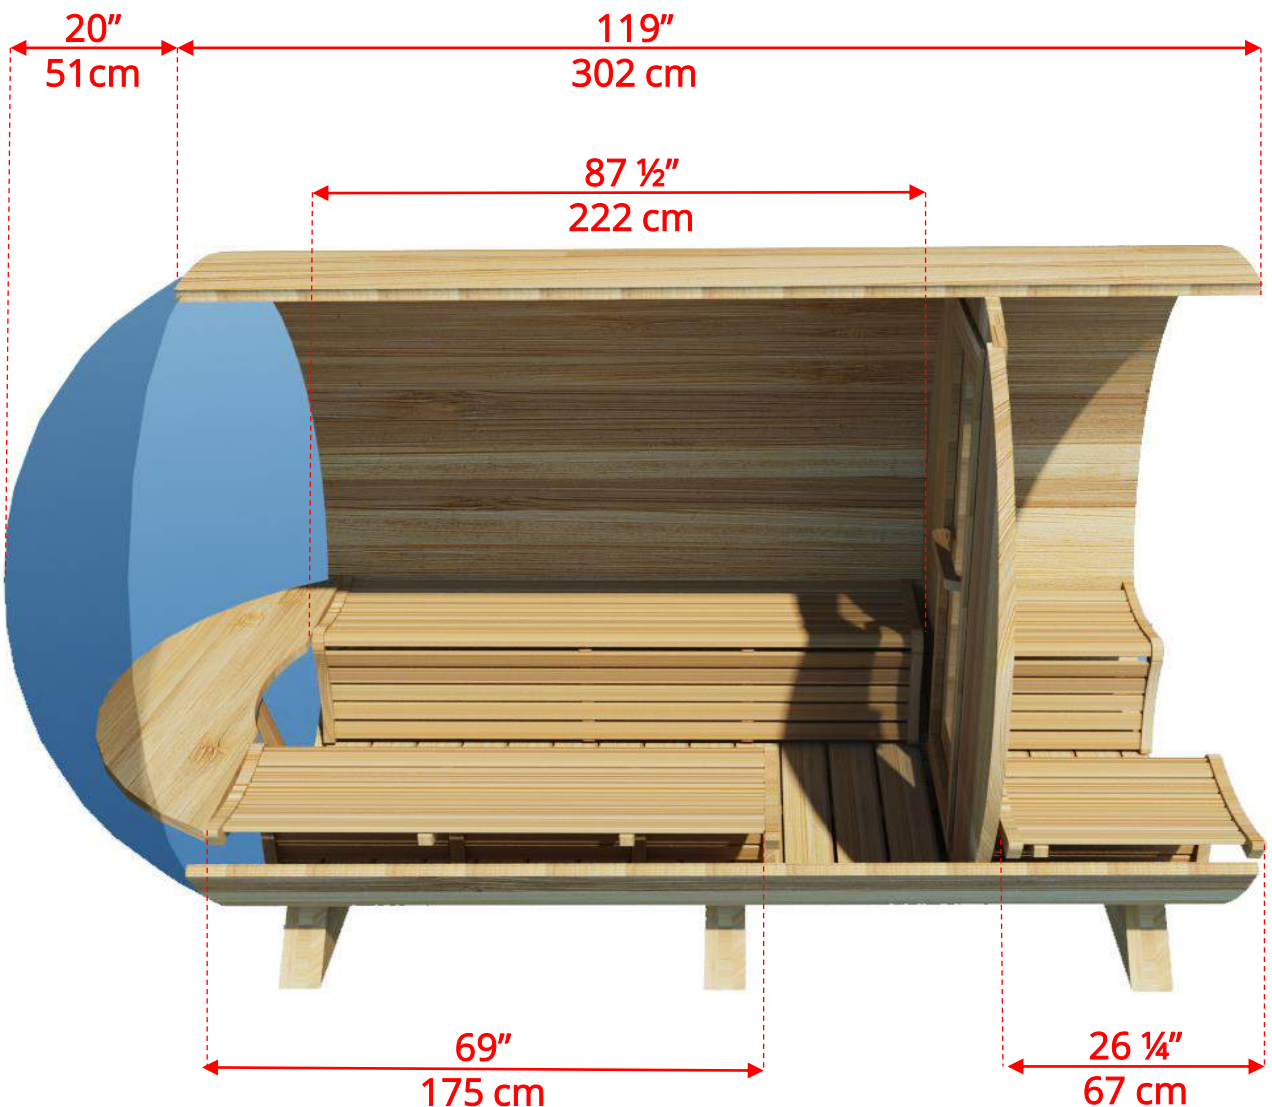

780PVP/782PVP 7'x8' (244cm) Panoramic Barrel Sauna with Porch

780PVP/782PVP

7'x8' (244cm) Panoramic Barrel Sauna with Porch

780PVP/782PVP

7'x8' (244cm) Panoramic Barrel Sauna with Porch

Standard bench layout shown with optional sauna floor

780PVP/782PVP 7'x8' (244cm) Panoramic Barrel Sauna with Porch

(Full length bench on both sides if wood or Floor Model Heater is chosen)

780PVP/782PVP

7'x8' (244cm) Panoramic Barrel Sauna with Porch

Panoramic Signature Sauna Benches

780PVP/782PVP

7'x8' (244cm) Panoramic Barrel Sauna with Porch

Panoramic Signature Sauna Benches

(Full length bench on both sides if wood or Floor Model Heater is chosen)

780PVP/782PVP

7'x8' (244cm) Panoramic Barrel Sauna with Porch

Lounge Sauna Benches

780PVP/782PVP 7'x8' (244cm) Panoramic Barrel Sauna with Porch

Lounge Sauna Benches

(Full length bench on both sides if wood or Floor Model Heater is chosen)

Please note that shorter bench is not adjustable!