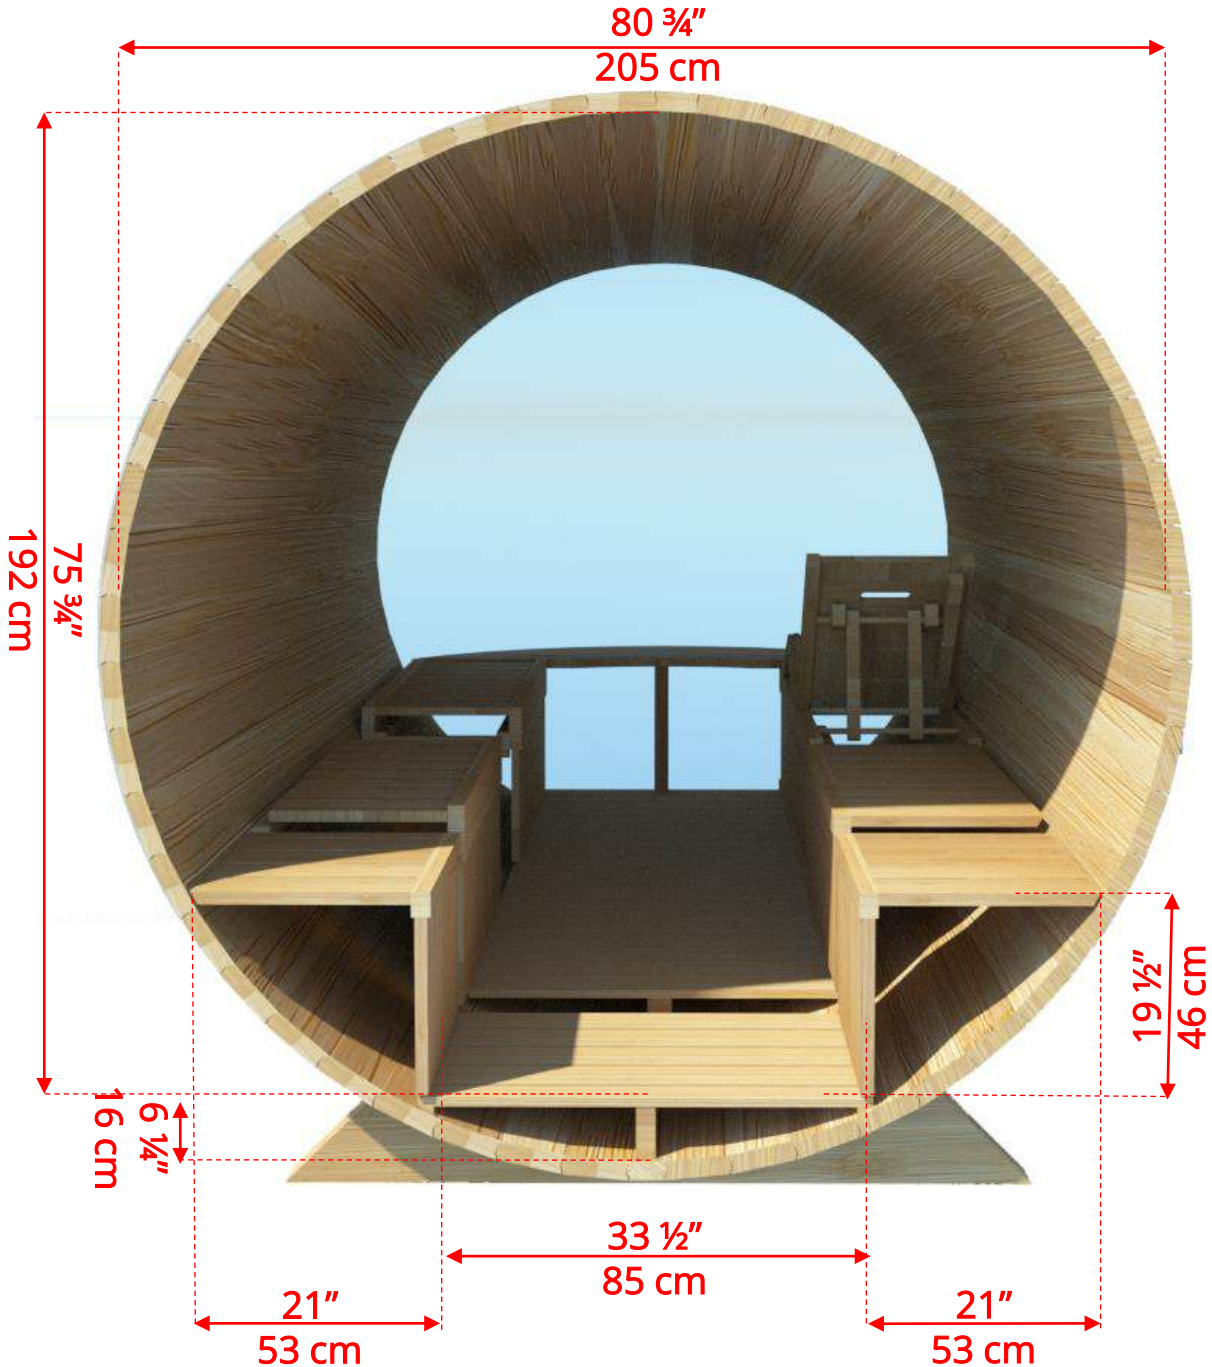

780PV/782PV 7'x8' (244cm) Panoramic Barrel Sauna

780PV/782PV 7'x8' (244cm) Panoramic Barrel Sauna

780PV/782PV

7'x8' (244cm) Panoramic Barrel Sauna

Standard bench layout shown with optional sauna floor

780PV/782PV 7'x8' (244cm) Panoramic Barrel Sauna

(Full length bench on both sides if wood or Floor Model Heater is chosen)

780PVCP/782PVCP 7'x8' (244cm) Panoramic Barrel Sauna with Changeroom & Porch

Panoramic Signature Sauna Benches

780PVCP/782PVCP 7'x8' (244cm) Panoramic Barrel Sauna with Changeroom & Porch

Panoramic Signature Sauna Benches

(Full length bench on both sides if wood or Floor Model Heater is chosen)

780PVCP/782PVCP

7'x8' (244cm) Panoramic Barrel Sauna with Changeroom & Porch

Lounge Sauna Benches

780PVCP/782PVCP

7'x8' (244cm) Panoramic Barrel Sauna with Changeroom & Porch

Lounge Sauna Benches

(Full length bench on both sides if wood or Floor Model Heater is chosen)

Please note that shorter bench and Changeroom benches are not adjustable!