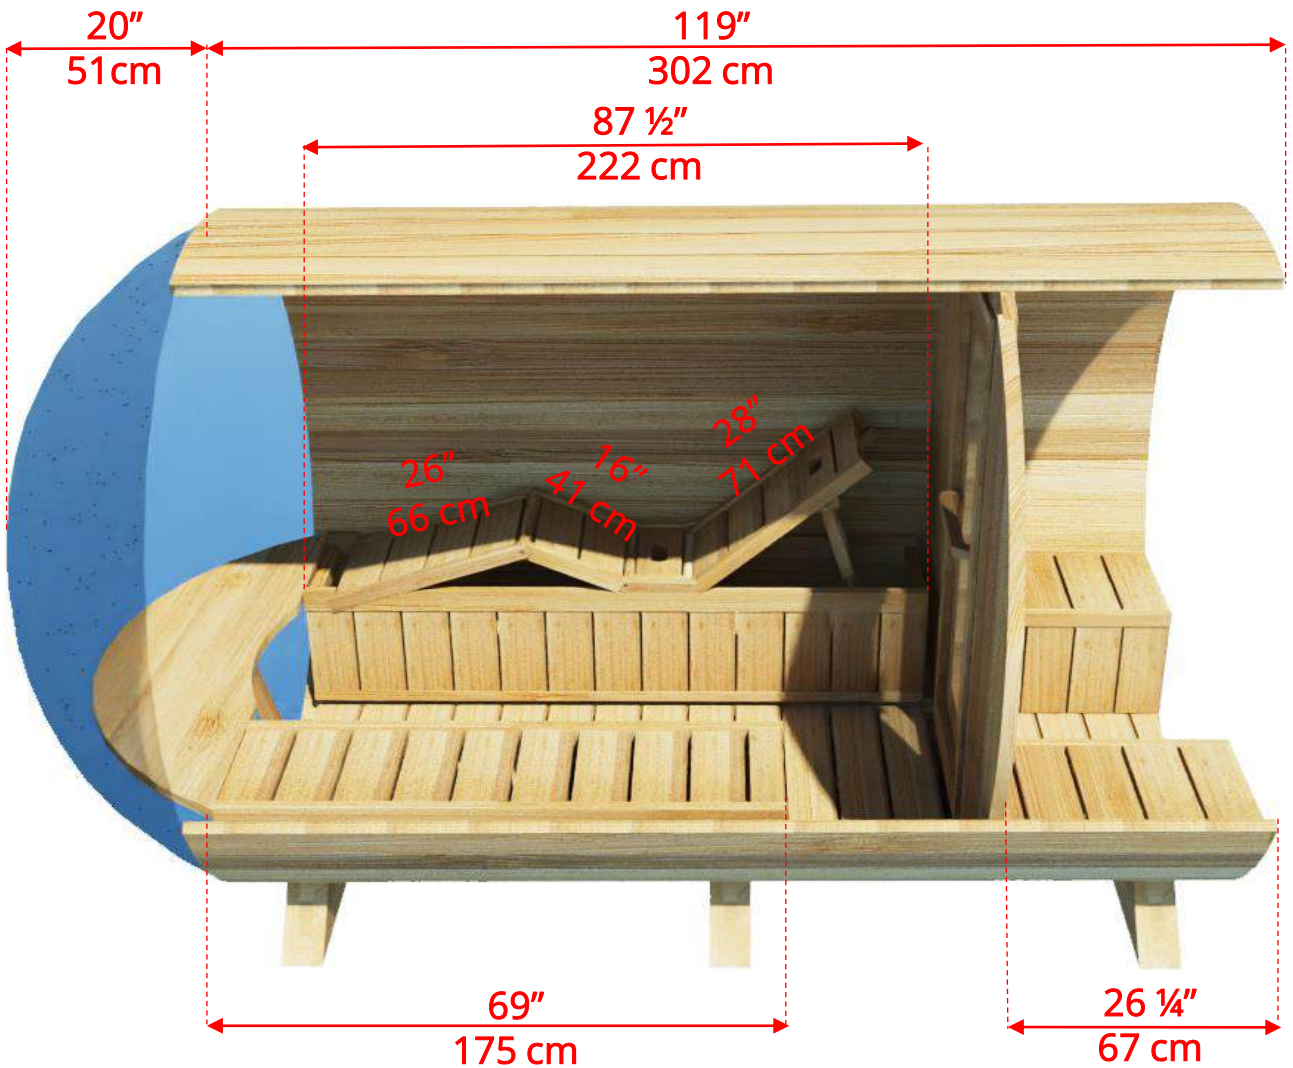

780PVP/782PVP 7'x8' (244cm) Panoramic Barrel Sauna with Porch

780PVP/782PVP

7'x8' (244cm) Panoramic Barrel Sauna with Porch

780PVP/782PVP

7'x8' (244cm) Panoramic Barrel Sauna with Porch

Standard bench layout shown with optional sauna floor

780PVP/782PVP 7'x8' (244cm) Panoramic Barrel Sauna with Porch

(Full length bench on both sides if wood or Floor Model Heater is chosen)

780PVP/782PVP

7'x8' (244cm) Panoramic Barrel Sauna with Porch

Panoramic Signature Sauna Benches

780PVP/782PVP

7'x8' (244cm) Panoramic Barrel Sauna with Porch

Panoramic Signature Sauna Benches

(Full length bench on both sides if wood or Floor Model Heater is chosen)

780PVP/782PVP

7'x8' (244cm) Panoramic Barrel Sauna with Porch

Lounge Sauna Benches

780PVP/782PVP 7'x8' (244cm) Panoramic Barrel Sauna with Porch

Lounge Sauna Benches

(Full length bench on both sides if wood or Floor Model Heater is chosen)

Please note that shorter bench is not adjustable!