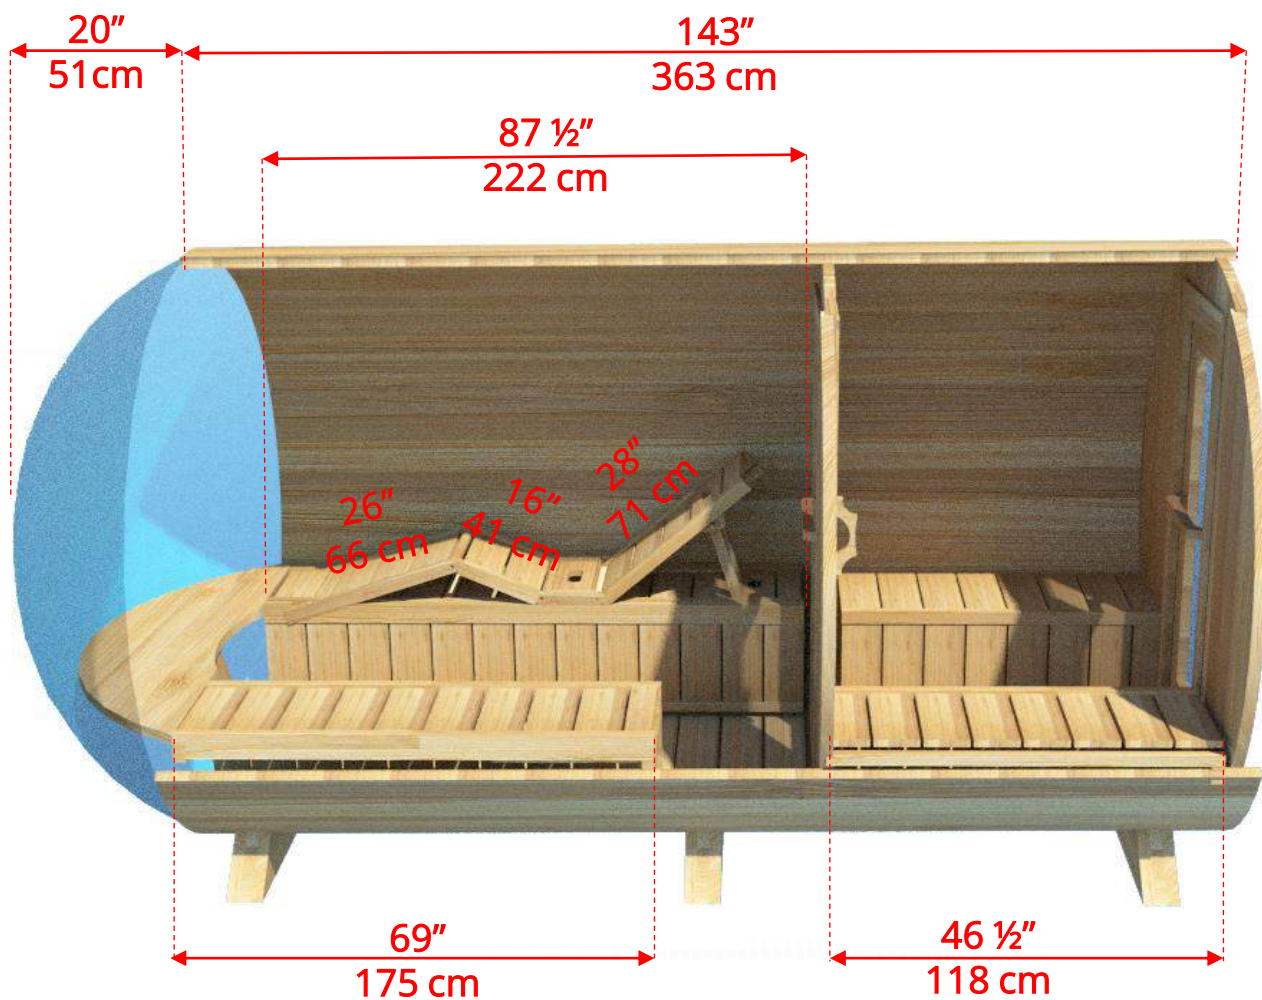

780PVC/782PVC 7'x8' (244cm) Panoramic Barrel Sauna with Changeroom

Panoramic Signature Sauna Benches

780PVC/782PVC

7'x8' (244cm) Panoramic Barrel Sauna with Changeroom

Panoramic Signature Sauna Benches

(Full length bench on both sides if wood or Floor Model Heater is chosen)

780PVC/782PVC

7'x8' (244cm) Panoramic Barrel Sauna with Changeroom

Lounge Sauna Benches

780PVC/782PVC

7'x8' (244cm) Panoramic Barrel Sauna with Changeroom

Lounge Sauna Benches

(Full length bench on both sides if wood or Floor Model Heater is chosen)

Please note that shorter bench and Changeroom benches are not adjustable!

780PVC/782PVC

7'x8' (244cm) Panoramic Barrel Sauna with Changeroom

W2

2 Windows in Front Wall

2 windows not available on changeroom wall if electric heater is chosen

780PVC/782PVC

7'x8' (244cm) Panoramic Barrel Sauna with Changeroom

Please note – Drawing shows sauna room measurements only.

780PVCP/782PVCP

7'x8' (244cm) Panoramic Barrel Sauna with Changeroom & Porch

780PVCP/782PVCP