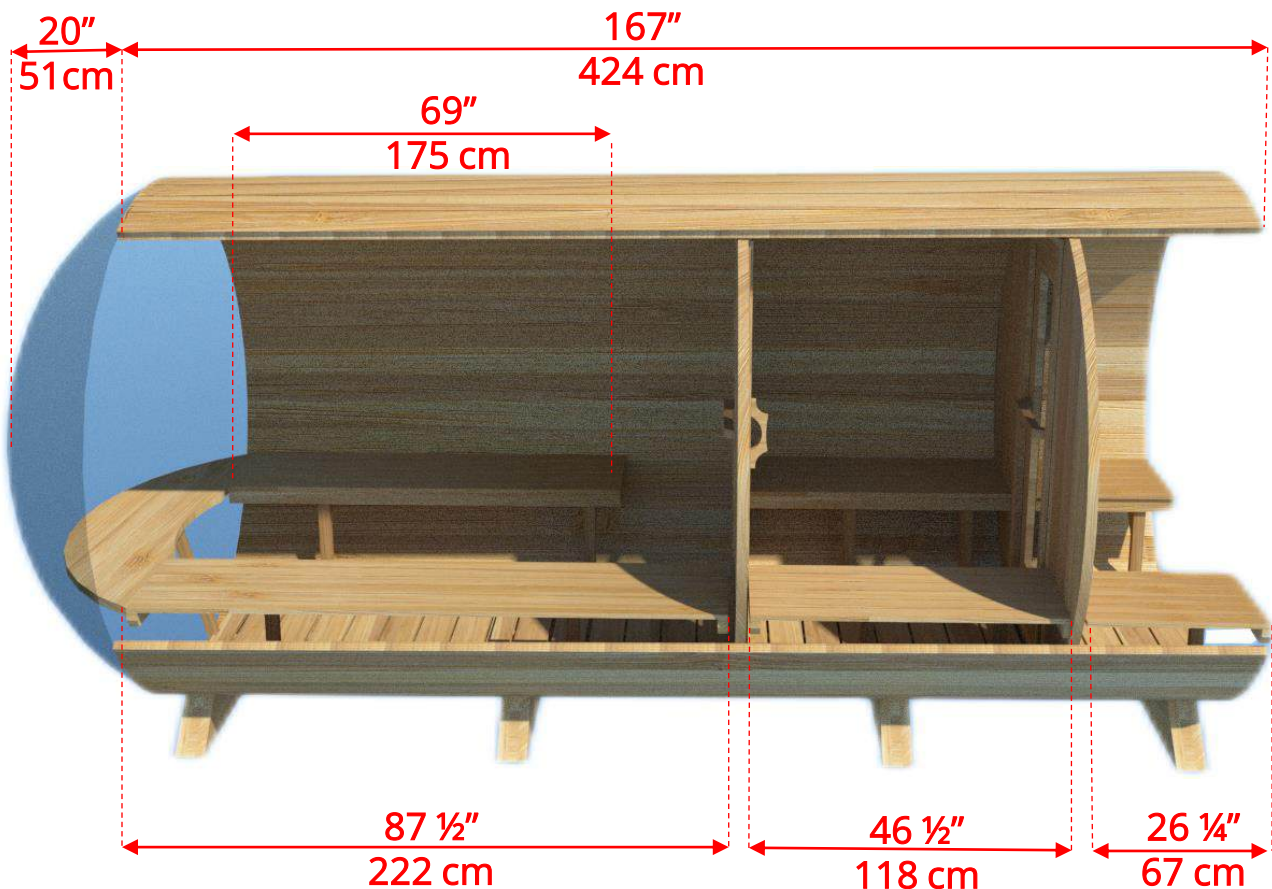

780PVC/782PVC

7'x8' (244cm) Panoramic Barrel Sauna with Changeroom

Please note – Drawing shows sauna room measurements only.

780PVCP/782PVCP

7'x8' (244cm) Panoramic Barrel Sauna with Changeroom & Porch

780PVCP/782PVCP

7'x8' (244cm) Panoramic Barrel Sauna with Changeroom & Porch

7'x8' (244cm) Panoramic Barrel Sauna with Changeroom & Porch

Standard bench layout shown with optional sauna floor

780PVCP/782PVCP

7'x8' (244cm) Panoramic Barrel Sauna with Changeroom & Porch

(Full length bench on both sides if wood or Floor Model Heater is chosen)

780PVCP/782PVCP 7'x8' (244cm) Panoramic Barrel Sauna with Changeroom & Porch

Panoramic Signature Sauna Benches

780PVCP/782PVCP 7'x8' (244cm) Panoramic Barrel Sauna with Changeroom & Porch