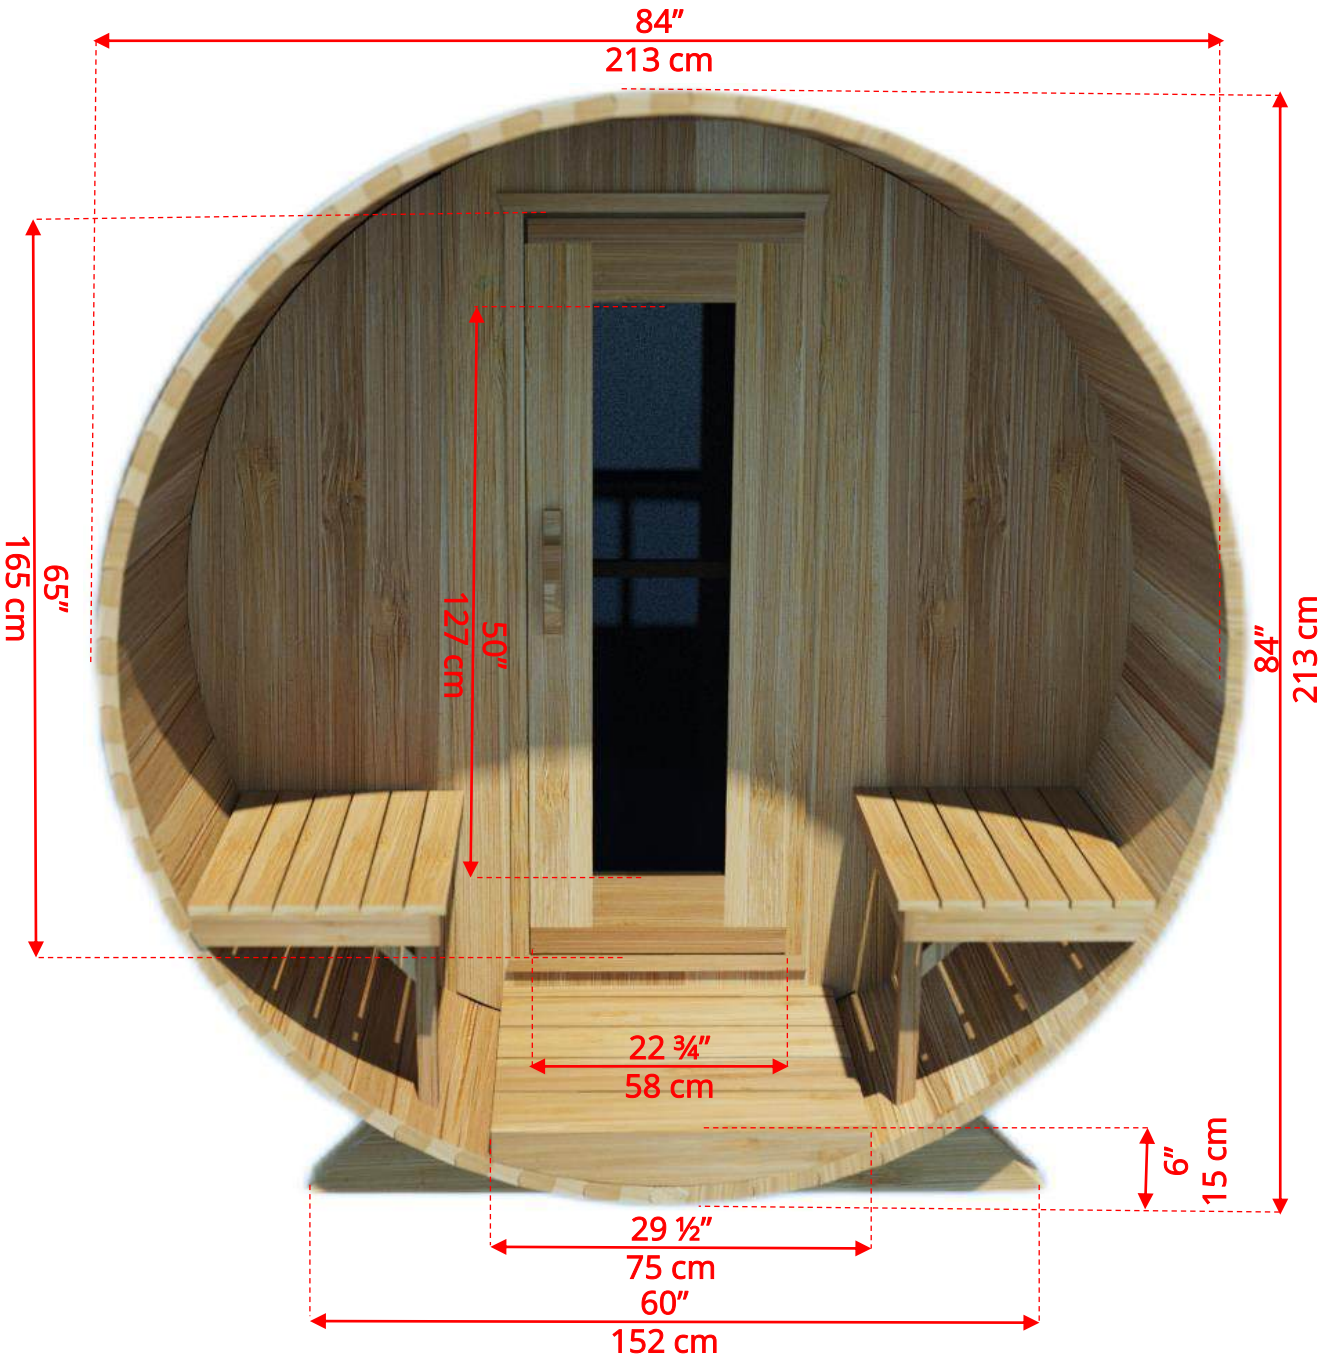

Lounge Sauna Benches

780PV/782PV 7'x8' (244cm) Panoramic Barrel Sauna

Lounge Sauna Benches

(Full length bench on both sides if wood or Floor Model Heater is chosen)

Please note that shorter bench is not adjustable!

780PV/782PV 7'x8' (244cm) Panoramic Barrel Sauna

2 Windows in Front Wall

(2 windows in front wall only available if wood or Floor Model Heater is chosen)

780PV/782PV

7'x8' (244cm) Panoramic Barrel Sauna

Please note – Drawing shows sauna room measurements only.

780PVP/782PVP 7'x8' (244cm) Panoramic Barrel Sauna with Porch

780PVP/782PVP

7'x8' (244cm) Panoramic Barrel Sauna with Porch

780PVP/782PVP

7'x8' (244cm) Panoramic Barrel Sauna with Porch

Standard bench layout shown with optional sauna floor

780PVP/782PVP 7'x8' (244cm) Panoramic Barrel Sauna with Porch

(Full length bench on both sides if wood or Floor Model Heater is chosen)

780PVP/782PVP

7'x8' (244cm) Panoramic Barrel Sauna with Porch

Panoramic Signature Sauna Benches