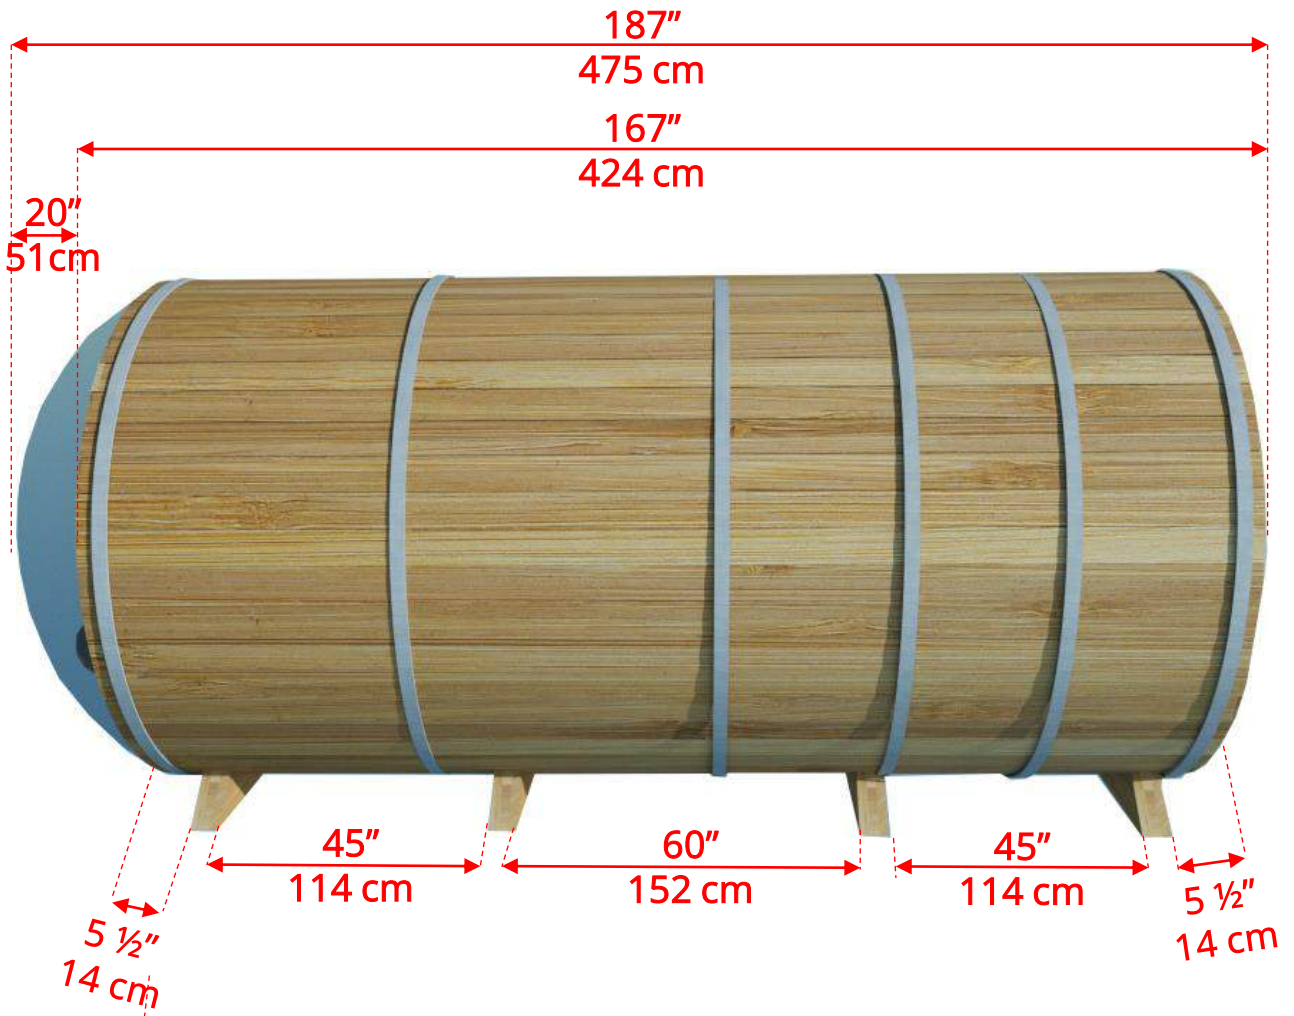

780PVC/782PVC

7'x8' (244cm) Panoramic Barrel Sauna with Changeroom

Please note – Drawing shows sauna room measurements only.

780PVCP/782PVCP

7'x8' (244cm) Panoramic Barrel Sauna with Changeroom & Porch

780PVCP/782PVCP

7'x8' (244cm) Panoramic Barrel Sauna with Changeroom & Porch

7'x8' (244cm) Panoramic Barrel Sauna with Changeroom & Porch

Standard bench layout shown with optional sauna floor

780PVCP/782PVCP

7'x8' (244cm) Panoramic Barrel Sauna with Changeroom & Porch