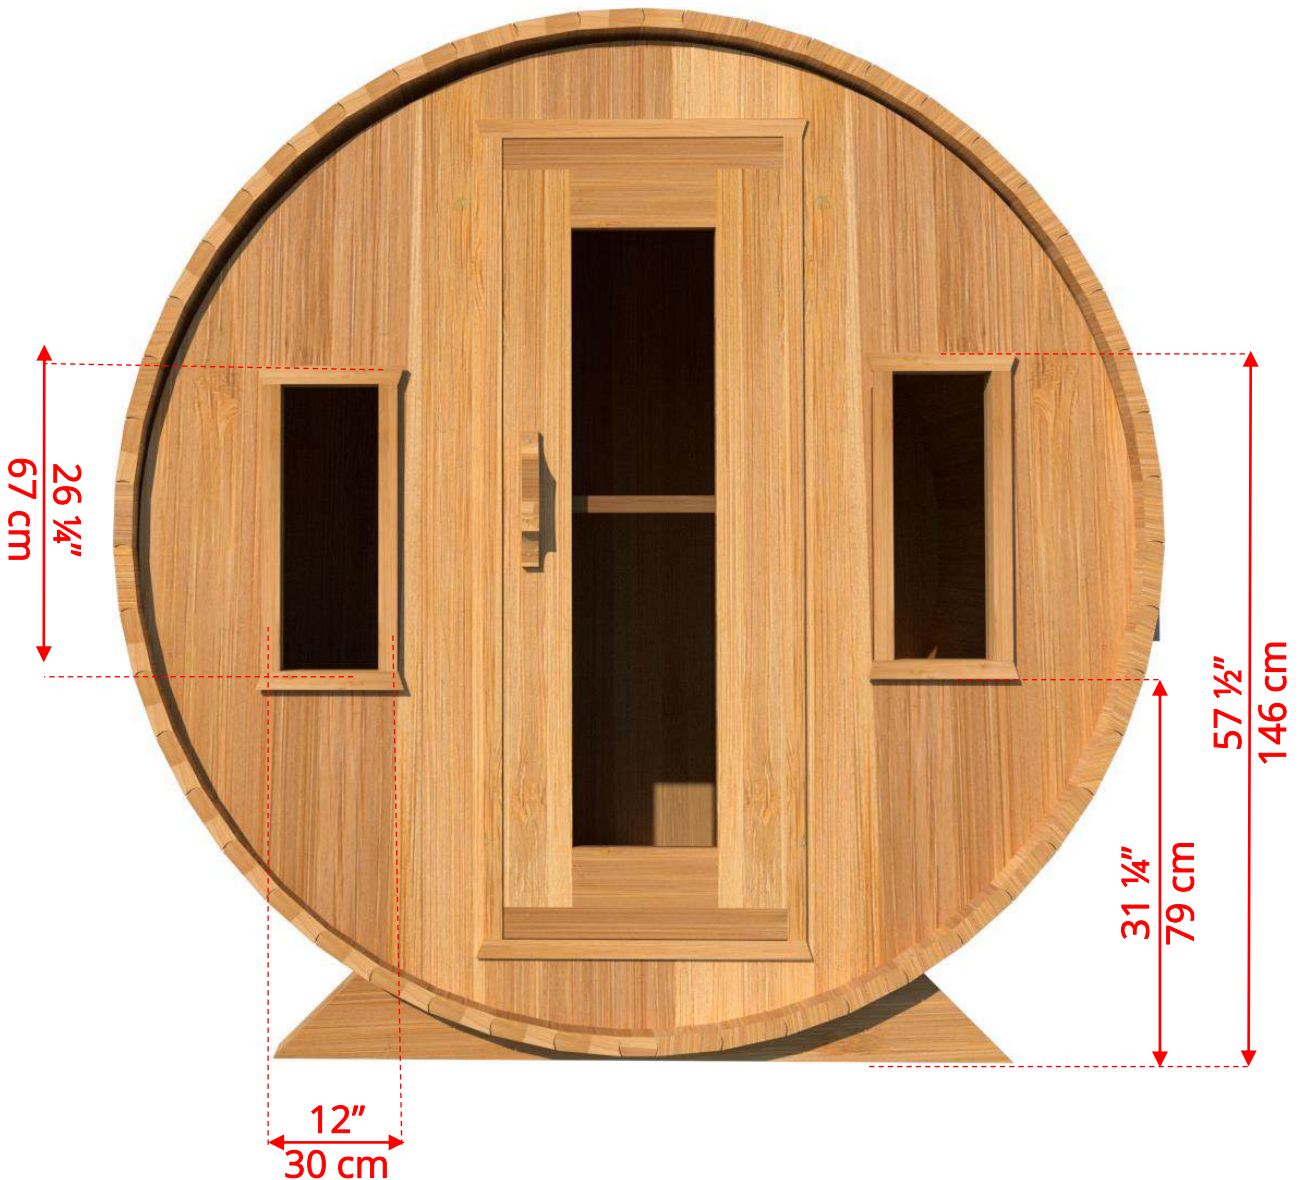

780PV/782PV

7'x8' (244cm) Panoramic Barrel Sauna

Panoramic Signature Sauna Benches

(Full length bench on both sides if wood or Floor Model Heater is chosen)

780PV/782PV 7'x8' (244cm) Panoramic Barrel Sauna

Lounge Sauna Benches

780PV/782PV 7'x8' (244cm) Panoramic Barrel Sauna

Lounge Sauna Benches

(Full length bench on both sides if wood or Floor Model Heater is chosen)

Please note that shorter bench is not adjustable!

780PV/782PV 7'x8' (244cm) Panoramic Barrel Sauna

2 Windows in Front Wall

(2 windows in front wall only available if wood or Floor Model Heater is chosen)

780PV/782PV

7'x8' (244cm) Panoramic Barrel Sauna

Please note – Drawing shows sauna room measurements only.

780PVP/782PVP 7'x8' (244cm) Panoramic Barrel Sauna with Porch

780PVP/782PVP

7'x8' (244cm) Panoramic Barrel Sauna with Porch

780PVP/782PVP

7'x8' (244cm) Panoramic Barrel Sauna with Porch

Standard bench layout shown with optional sauna floor