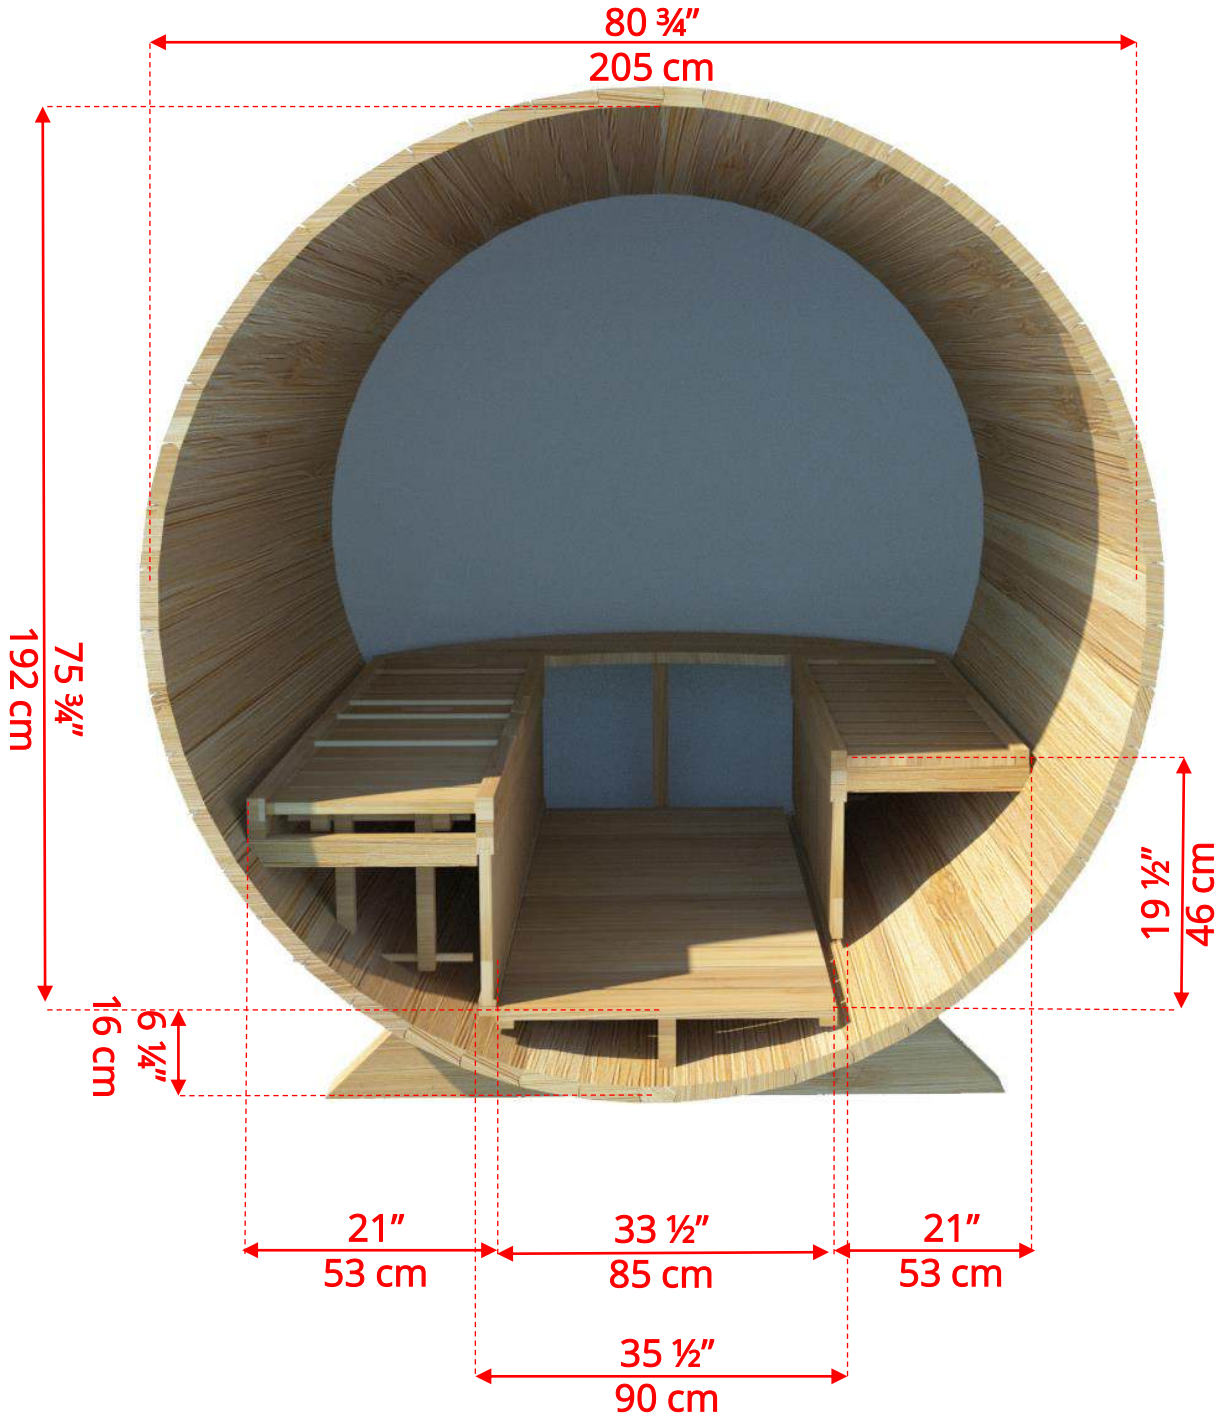

Standard bench layout shown with optional sauna floor

(Full length bench on both sides if wood or Floor Model Heater is chosen)

780PV/782PV 7'x8' (244cm) Panoramic Barrel Sauna

Panoramic Signature Sauna Benches

780PV/782PV

7'x8' (244cm) Panoramic Barrel Sauna

Panoramic Signature Sauna Benches

(Full length bench on both sides if wood or Floor Model Heater is chosen)

780PV/782PV 7'x8' (244cm) Panoramic Barrel Sauna

Lounge Sauna Benches

780PV/782PV 7'x8' (244cm) Panoramic Barrel Sauna

Lounge Sauna Benches

(Full length bench on both sides if wood or Floor Model Heater is chosen)

Please note that shorter bench is not adjustable!

780PV/782PV 7'x8' (244cm) Panoramic Barrel Sauna

2 Windows in Front Wall

(2 windows in front wall only available if wood or Floor Model Heater is chosen)

780PV/782PV

7'x8' (244cm) Panoramic Barrel Sauna

Please note – Drawing shows sauna room measurements only.