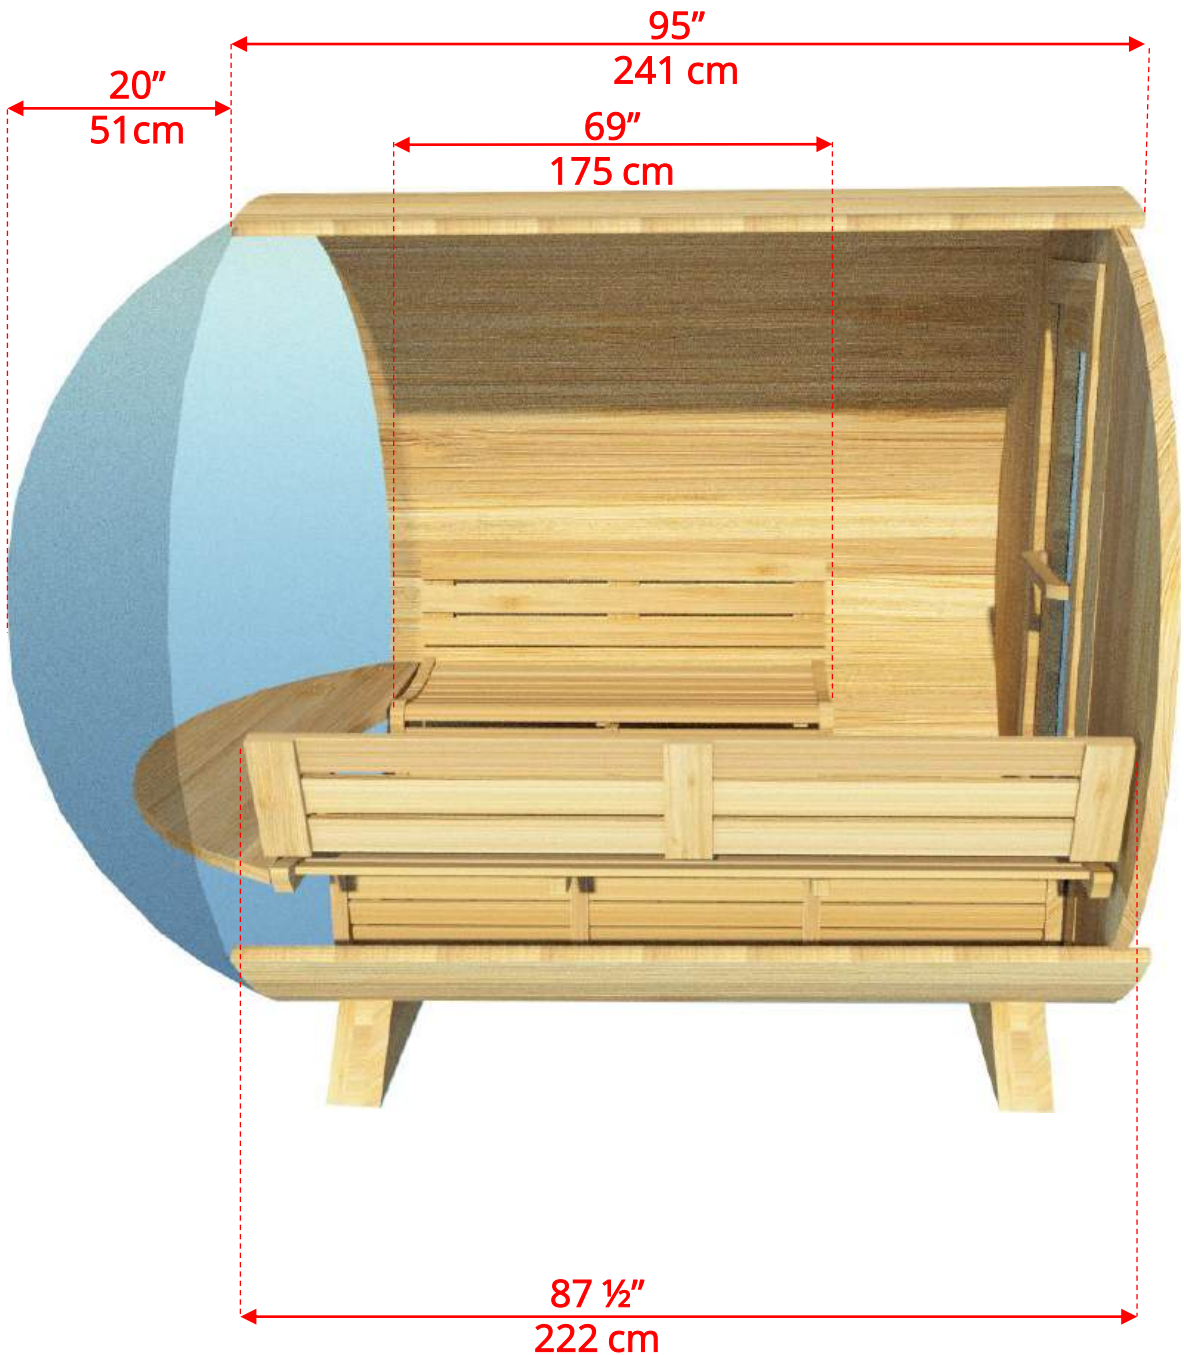

780PV/782PV 7'x8' (244cm) Panoramic Barrel Sauna

780PV/782PV 7'x8' (244cm) Panoramic Barrel Sauna

780PV/782PV

7'x8' (244cm) Panoramic Barrel Sauna

Standard bench layout shown with optional sauna floor

780PV/782PV 7'x8' (244cm) Panoramic Barrel Sauna

Standard bench layout shown with optional sauna floor

(Full length bench on both sides if wood or Floor Model Heater is chosen)

780PV/782PV 7'x8' (244cm) Panoramic Barrel Sauna

Panoramic Signature Sauna Benches

780PV/782PV

7'x8' (244cm) Panoramic Barrel Sauna

Panoramic Signature Sauna Benches

(Full length bench on both sides if wood or Floor Model Heater is chosen)

780PV/782PV 7'x8' (244cm) Panoramic Barrel Sauna

Lounge Sauna Benches

780PV/782PV 7'x8' (244cm) Panoramic Barrel Sauna

Lounge Sauna Benches

(Full length bench on both sides if wood or Floor Model Heater is chosen)

Please note that shorter bench is not adjustable!