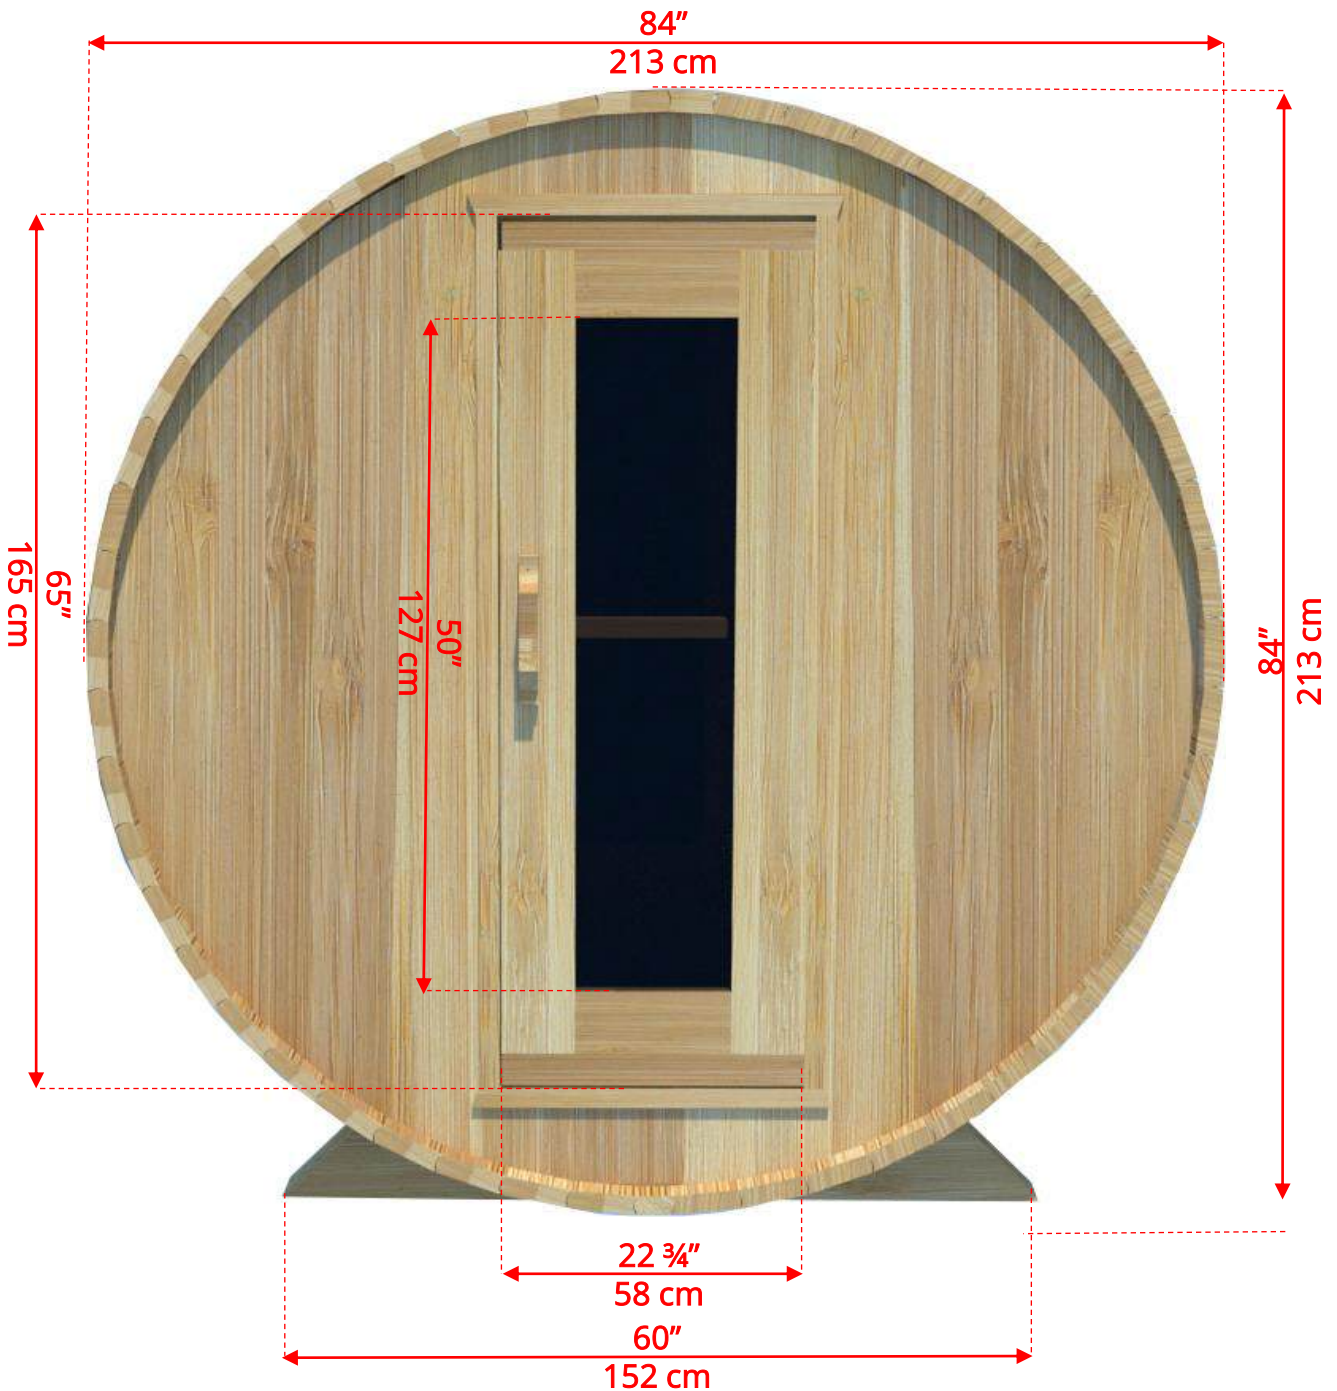

780PV/782PV 7'x8' (244cm) Panoramic Barrel Sauna

780PV/782PV 7'x8' (244cm) Panoramic Barrel Sauna

780PV/782PV

7'x8' (244cm) Panoramic Barrel Sauna

Standard bench layout shown with optional sauna floor

780PV/782PV 7'x8' (244cm) Panoramic Barrel Sauna

Standard bench layout shown with optional sauna floor

(Full length bench on both sides if wood or Floor Model Heater is chosen)

780PV/782PV 7'x8' (244cm) Panoramic Barrel Sauna

Panoramic Signature Sauna Benches

780PV/782PV

7'x8' (244cm) Panoramic Barrel Sauna

Panoramic Signature Sauna Benches

(Full length bench on both sides if wood or Floor Model Heater is chosen)

780PV/782PV 7'x8' (244cm) Panoramic Barrel Sauna

Lounge Sauna Benches

780PV/782PV 7'x8' (244cm) Panoramic Barrel Sauna

Lounge Sauna Benches

(Full length bench on both sides if wood or Floor Model Heater is chosen)

Please note that shorter bench is not adjustable!