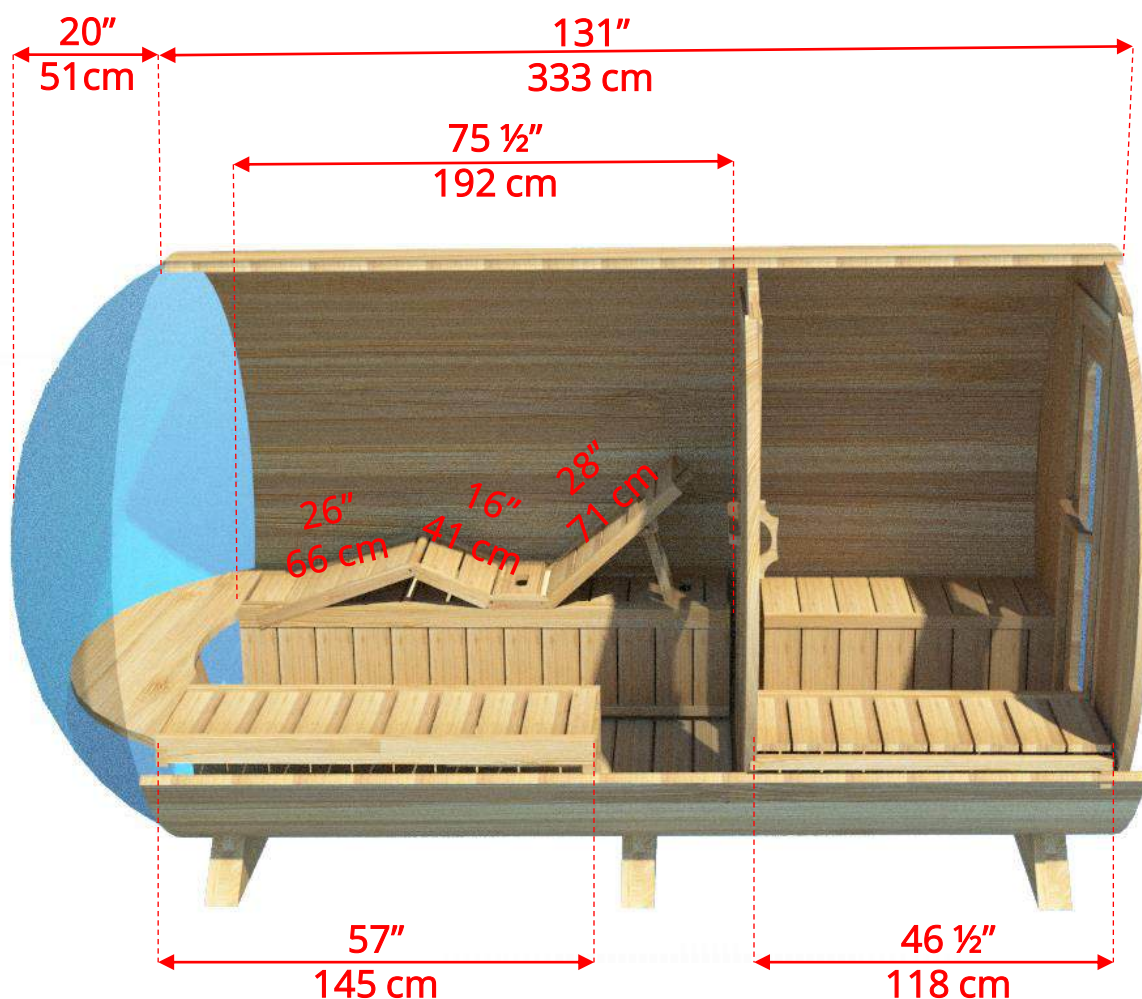

Panoramic Signature Sauna Benches

770PVC/772PVC

7'x7' (214cm) Panoramic Barrel Sauna with Changeroom

Panoramic Signature Sauna Benches

(Full length bench on both sides if wood or Floor Model Heater is chosen)

770PVC/772PVC

7'x7' (214cm) Panoramic Barrel Sauna with Changeroom

Lounge Sauna Benches

770PVC/772PVC

7'x7' (214cm) Panoramic Barrel Sauna with Changeroom

Lounge Sauna Benches

(Full length bench on both sides if wood or Floor Model Heater is chosen)

Please note that shorter bench and Changeroom benches are not adjustable!

770PVC/772PVC 7'x7' (214cm) Panoramic Barrel Sauna with Changeroom

2 Windows in Front Wall

2 windows not available on changerroom wall if electric heater is chosen

770PVC/772PVC

7'x7' (214cm) Panoramic Barrel Sauna with Changeroom

Please note – Drawing shows sauna room measurements only.

770PVCP/772PVCP 7'x7' (214cm) Panoramic Barrel Sauna with Changeroom & Porch

770PVCP/772PVCP