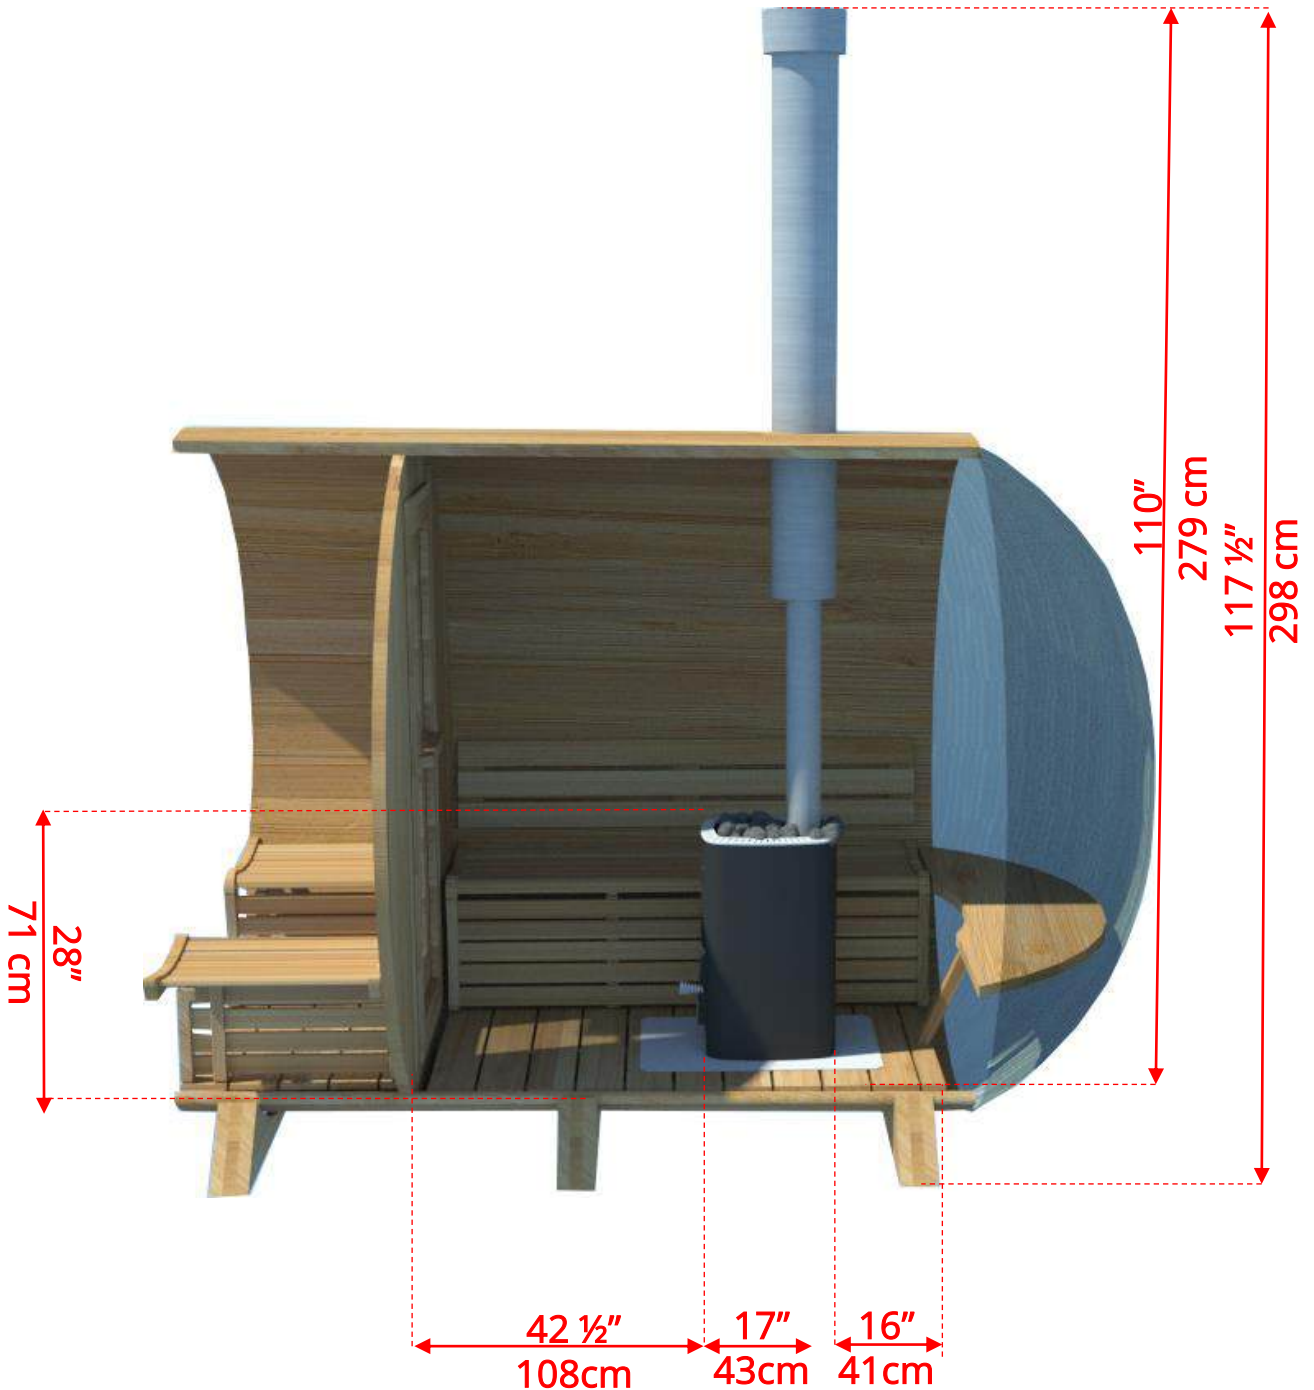

770PVC/772PVC

7'x7' (214cm) Panoramic Barrel Sauna with Changeroom

Lounge Sauna Benches

770PVC/772PVC

7'x7' (214cm) Panoramic Barrel Sauna with Changeroom

Lounge Sauna Benches

(Full length bench on both sides if wood or Floor Model Heater is chosen)

Please note that shorter bench and Changeroom benches are not adjustable!

770PVC/772PVC 7'x7' (214cm) Panoramic Barrel Sauna with Changeroom

2 Windows in Front Wall

2 windows not available on changerroom wall if electric heater is chosen

770PVC/772PVC

7'x7' (214cm) Panoramic Barrel Sauna with Changeroom

Please note – Drawing shows sauna room measurements only.

770PVCP/772PVCP 7'x7' (214cm) Panoramic Barrel Sauna with Changeroom & Porch

770PVCP/772PVCP

7'x7' (214cm) Panoramic Barrel Sauna with Changeroom & Porch

7'x7' (214cm) Panoramic Barrel Sauna with Changeroom & Porch

Standard bench layout shown with optional sauna floor

770PVCP/772PVCP

7'x7' (214cm) Panoramic Barrel Sauna with Changeroom & Porch