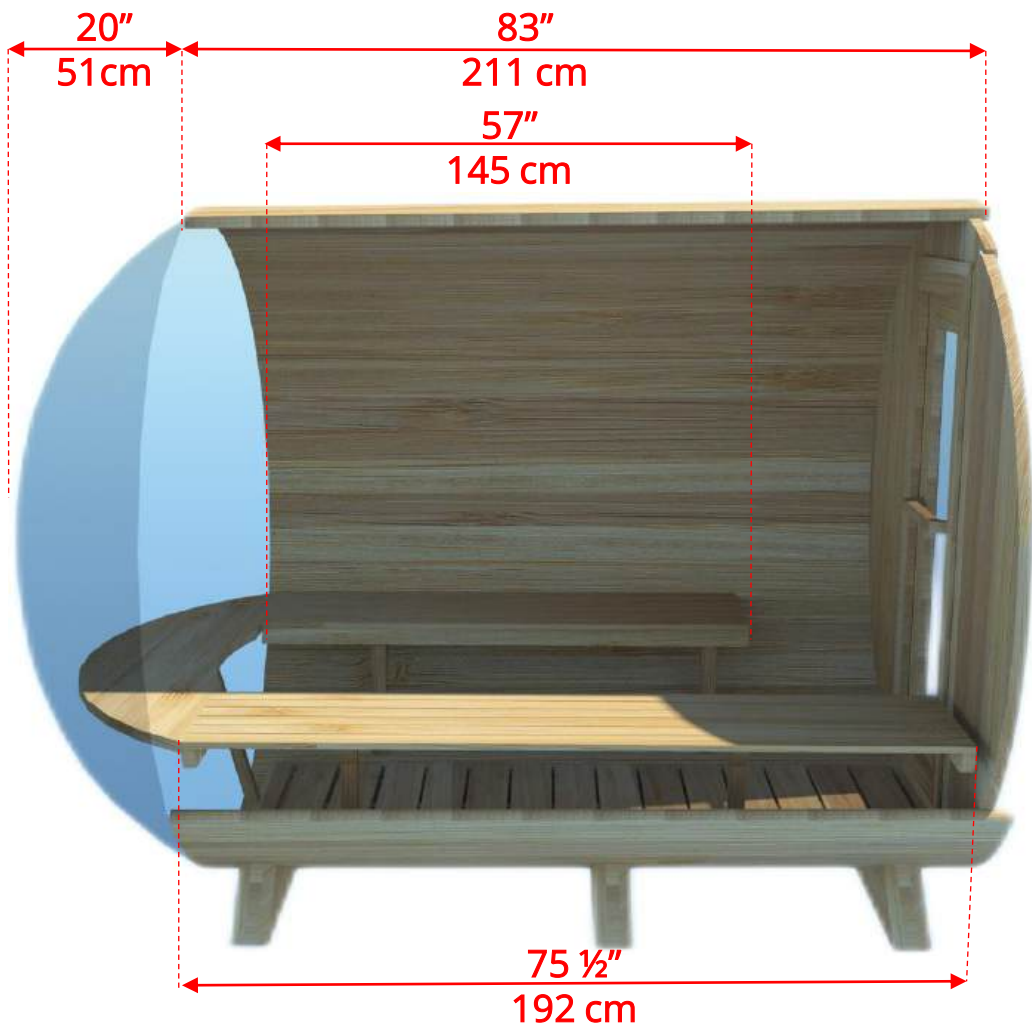

770PV/772PV 7'x7' (214cm) Panoramic Barrel Sauna

770PV/772PV 7'x7' (214cm) Panoramic Barrel Sauna

770PV/772PV

7'x7' (214cm) Panoramic Barrel Sauna

Standard bench layout shown with optional sauna floor

770PV/772PV 7'x7' (214cm) Panoramic Barrel Sauna

Standard bench layout shown with optional sauna floor

(Full length bench on both sides if wood or Floor Model Heater is chosen)

770PV/772PV 7'x7' (214cm) Panoramic Barrel Sauna

Panoramic Signature Sauna Benches

770PV/772PV 7'x7' (214cm) Panoramic Barrel Sauna

Panoramic Signature Sauna Benches

(Full length bench on both sides if wood or Floor Model Heater is chosen)

770PV/772PV 7'x7' (214cm) Panoramic Barrel Sauna

770PV/772PV 7'x7' (214cm) Panoramic Barrel Sauna

2 Windows in Front Wall

(2 windows in front wall only available if wood or Floor Model Heater is chosen)

770PV/772PV

7'x7' (214cm) Panoramic Barrel Sauna

Please note – Drawing shows sauna room measurements only.