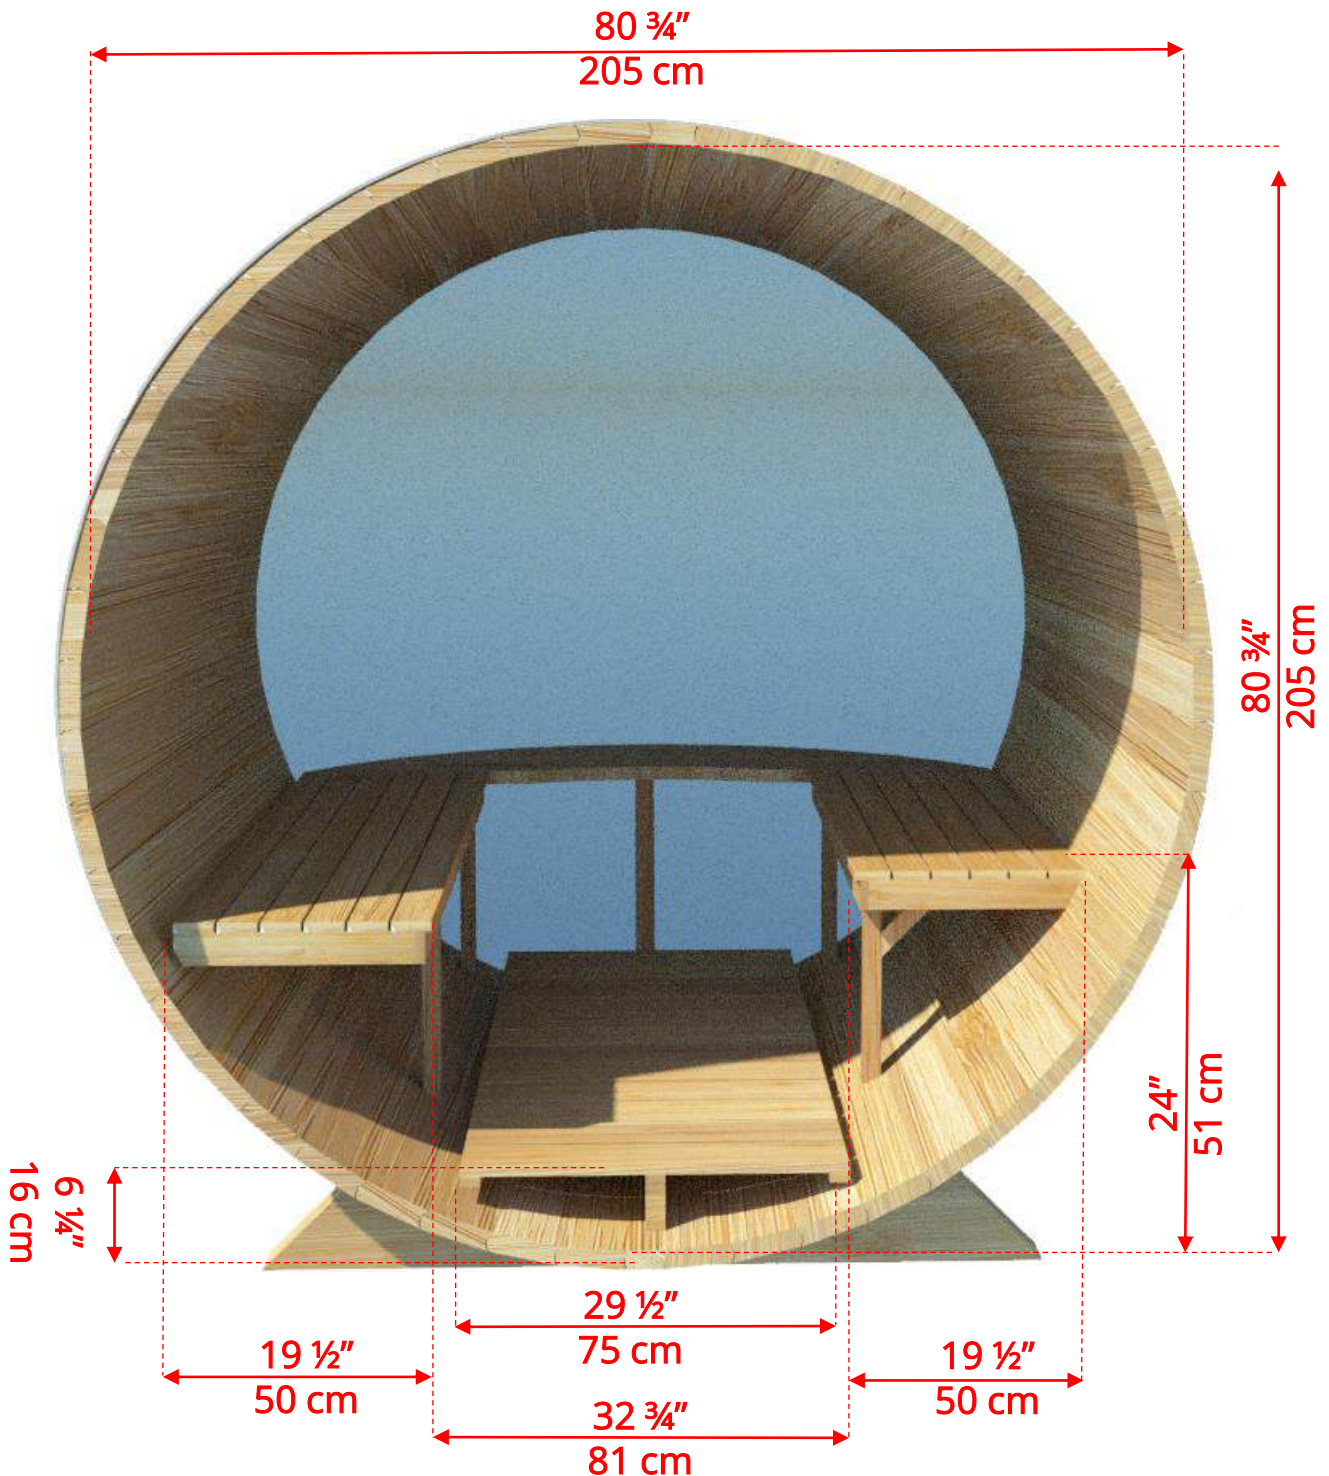

770PV/772PV 7'x7' (214cm) Panoramic Barrel Sauna

770PV/772PV 7'x7' (214cm) Panoramic Barrel Sauna

770PV/772PV

7'x7' (214cm) Panoramic Barrel Sauna

Standard bench layout shown with optional sauna floor

770PV/772PV 7'x7' (214cm) Panoramic Barrel Sauna

Standard bench layout shown with optional sauna floor

(Full length bench on both sides if wood or Floor Model Heater is chosen)

770PV/772PV 7'x7' (214cm) Panoramic Barrel Sauna

Panoramic Signature Sauna Benches

770PV/772PV 7'x7' (214cm) Panoramic Barrel Sauna

Panoramic Signature Sauna Benches

(Full length bench on both sides if wood or Floor Model Heater is chosen)

770PV/772PV 7'x7' (214cm) Panoramic Barrel Sauna

Lounge Sauna Benches

770PV/772PV

7'x7' (214cm) Panoramic Barrel Sauna

Lounge Sauna Benches

(Full length bench on both sides if wood or Floor Model Heater is chosen)

Please note that shorter bench is not adjustable!