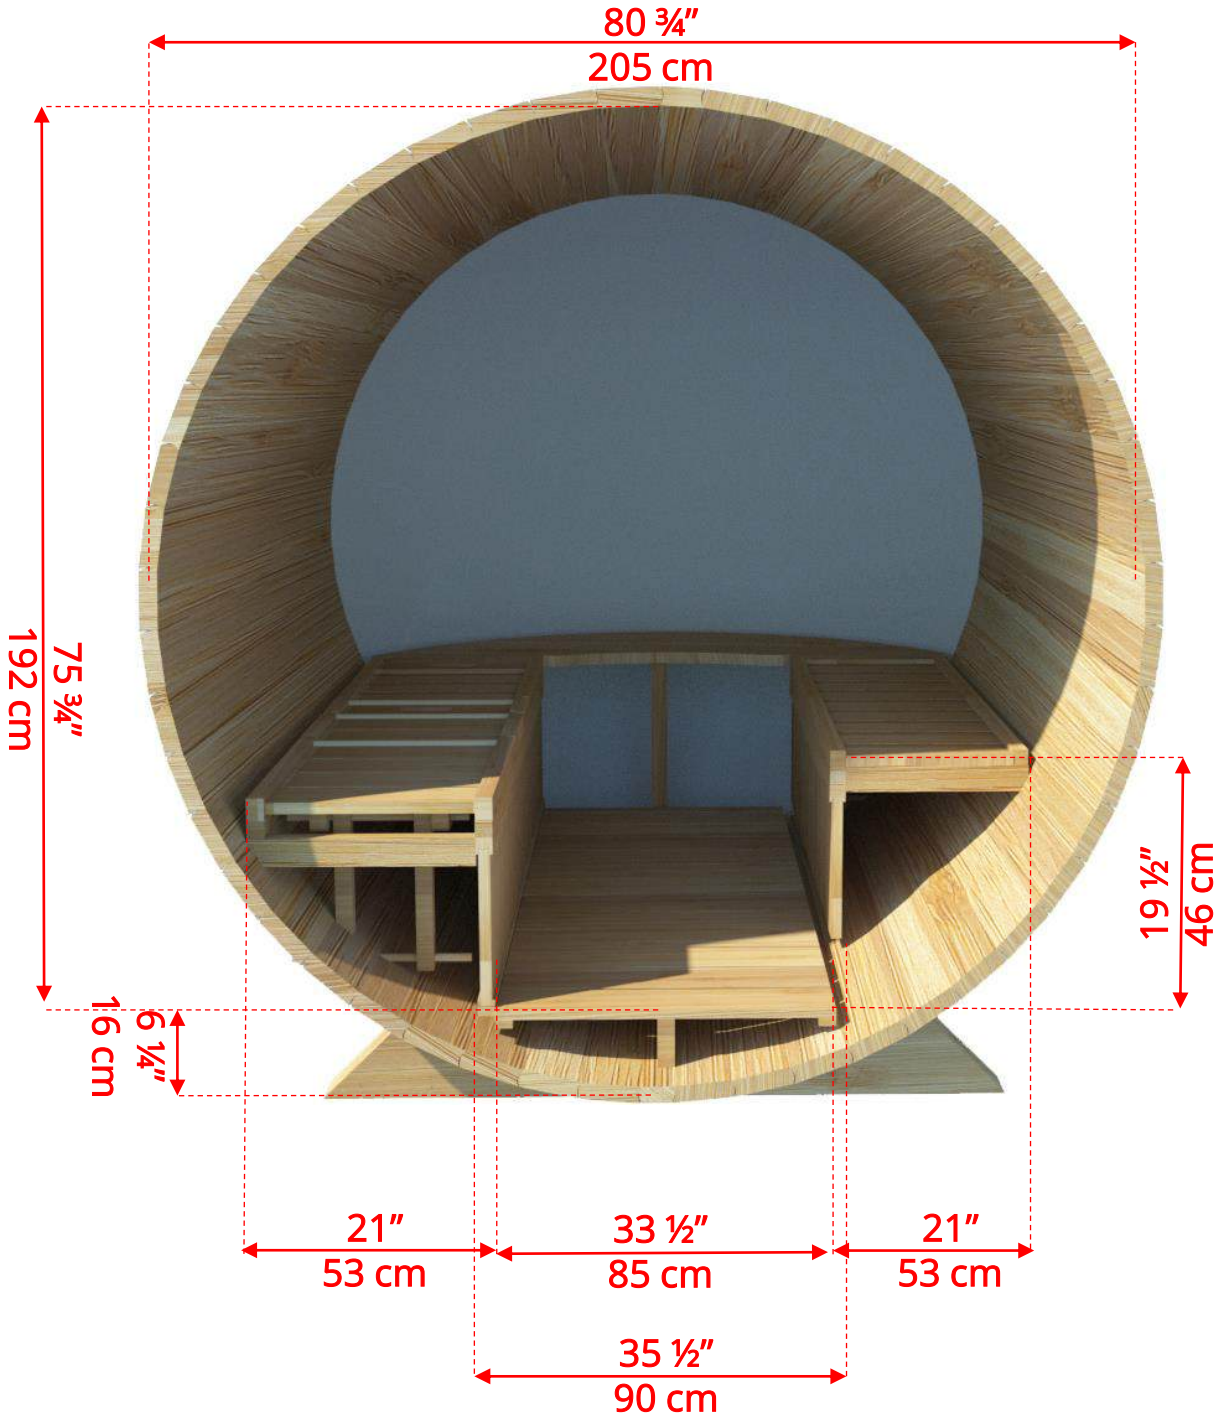

Standard bench layout shown with optional sauna floor

(Full length bench on both sides if wood or Floor Model Heater is chosen)

770PV/772PV 7'x7' (214cm) Panoramic Barrel Sauna

Panoramic Signature Sauna Benches

770PV/772PV 7'x7' (214cm) Panoramic Barrel Sauna

Panoramic Signature Sauna Benches

(Full length bench on both sides if wood or Floor Model Heater is chosen)

770PV/772PV 7'x7' (214cm) Panoramic Barrel Sauna

Lounge Sauna Benches

770PV/772PV

7'x7' (214cm) Panoramic Barrel Sauna

Lounge Sauna Benches

(Full length bench on both sides if wood or Floor Model Heater is chosen)

Please note that shorter bench is not adjustable!

770PV/772PV 7'x7' (214cm) Panoramic Barrel Sauna

2 Windows in Front Wall

(2 windows in front wall only available if wood or Floor Model Heater is chosen)

770PV/772PV

7'x7' (214cm) Panoramic Barrel Sauna

Please note – Drawing shows sauna room measurements only.