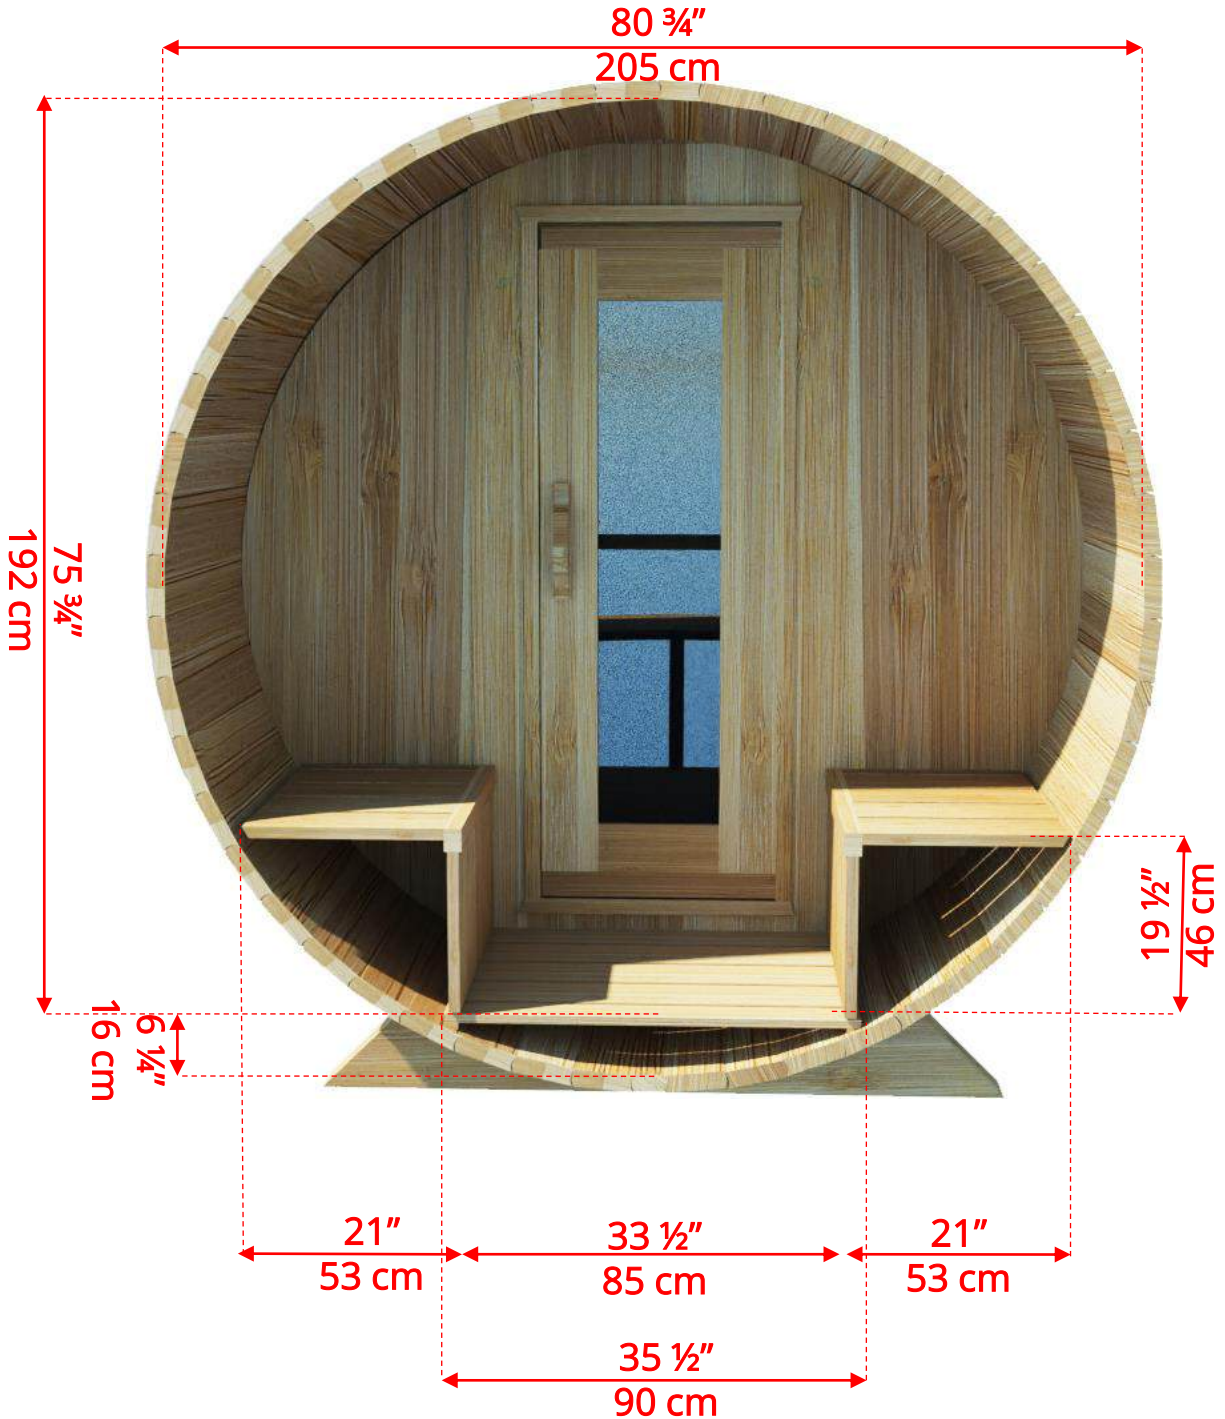

770PVP/772PVP 7'x7' (214cm) Panoramic Barrel Sauna with Porch

(Full length bench on both sides if wood or Floor Model Heater is chosen)

770PVP/772PVP

7'x7' (214cm) Panoramic Barrel Sauna with Porch

Panoramic Signature Sauna Benches

770PVP/772PVP

7'x7' (214cm) Panoramic Barrel Sauna with Porch

Panoramic Signature Sauna Benches

(Full length bench on both sides if wood or Floor Model Heater is chosen)

770PVP/772PVP

7'x7' (214cm) Panoramic Barrel Sauna with Porch

Lounge Sauna Benches

770PV/772PV

7'x7' (214cm) Panoramic Barrel Sauna

Lounge Sauna Benches

(Full length bench on both sides if wood or Floor Model Heater is chosen)

Please note that shorter bench is not adjustable!

770PV/772PV 7'x7' (214cm) Panoramic Barrel Sauna

2 Windows in Front Wall

(2 windows in front wall only available if wood or Floor Model Heater is chosen)

770PV/772PV 7'x7' (214cm) Panoramic Barrel Sauna

770PVC/772PVC