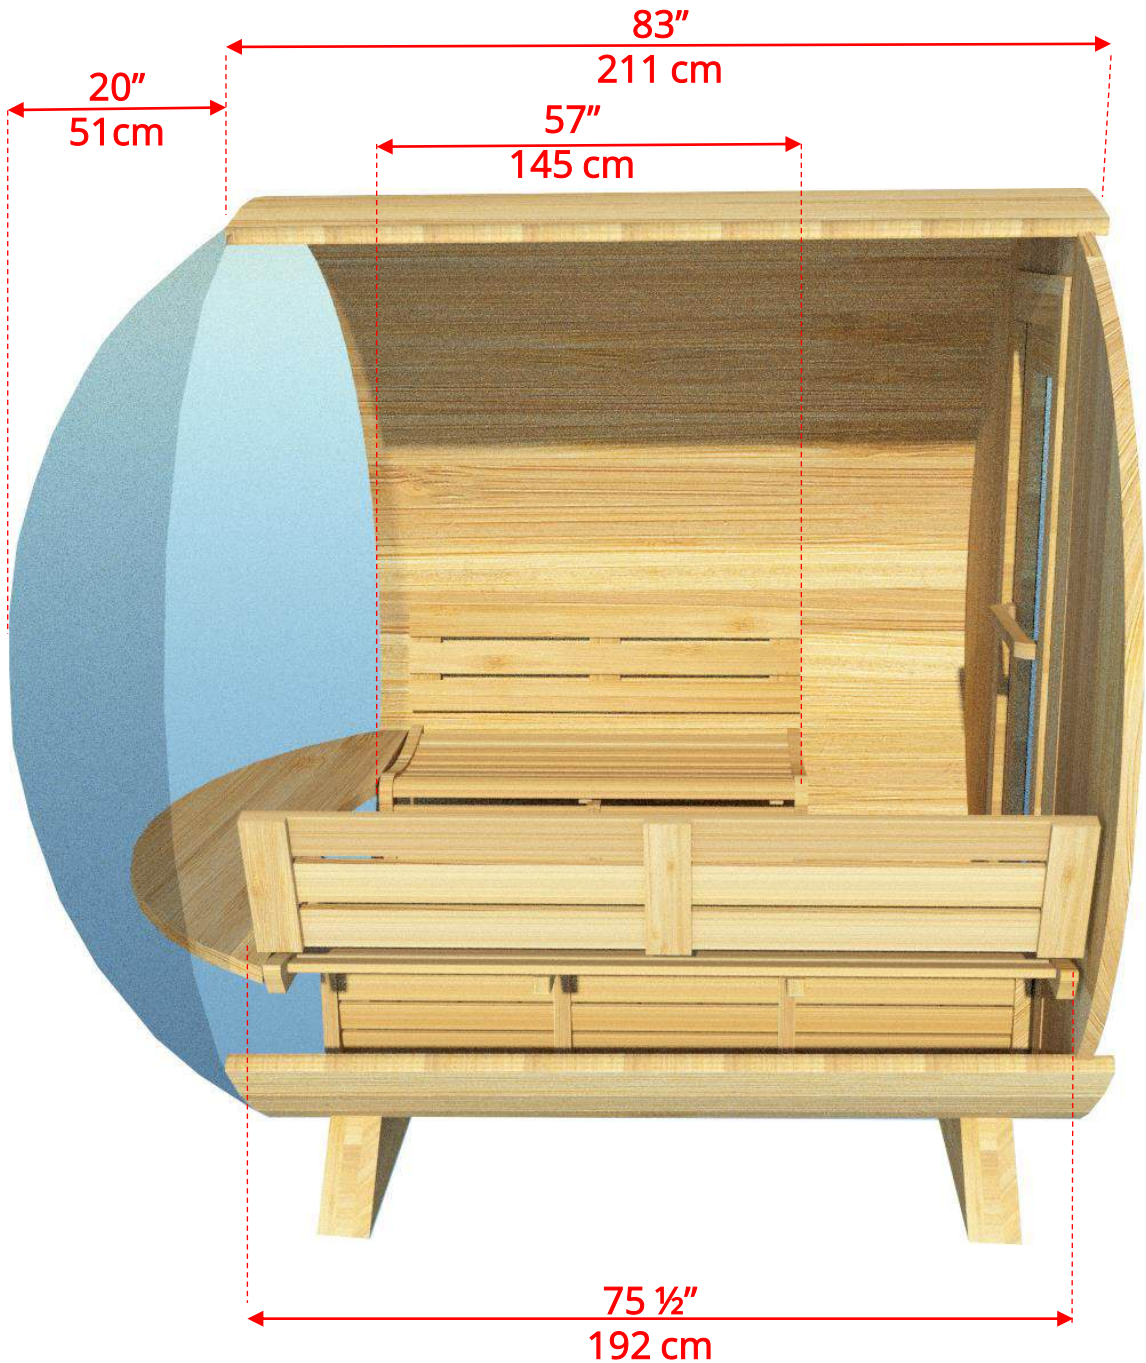

770PV/772PV 7'x7' (214cm) Panoramic Barrel Sauna

770PV/772PV 7'x7' (214cm) Panoramic Barrel Sauna

770PV/772PV

7'x7' (214cm) Panoramic Barrel Sauna

Standard bench layout shown with optional sauna floor

770PV/772PV 7'x7' (214cm) Panoramic Barrel Sauna

Standard bench layout shown with optional sauna floor

(Full length bench on both sides if wood or Floor Model Heater is chosen)

770PV/772PV 7'x7' (214cm) Panoramic Barrel Sauna

Panoramic Signature Sauna Benches

770PV/772PV 7'x7' (214cm) Panoramic Barrel Sauna

Panoramic Signature Sauna Benches

(Full length bench on both sides if wood or Floor Model Heater is chosen)

770PV/772PV 7'x7' (214cm) Panoramic Barrel Sauna

Lounge Sauna Benches

770PV/772PV

7'x7' (214cm) Panoramic Barrel Sauna

Lounge Sauna Benches

(Full length bench on both sides if wood or Floor Model Heater is chosen)

Please note that shorter bench is not adjustable!