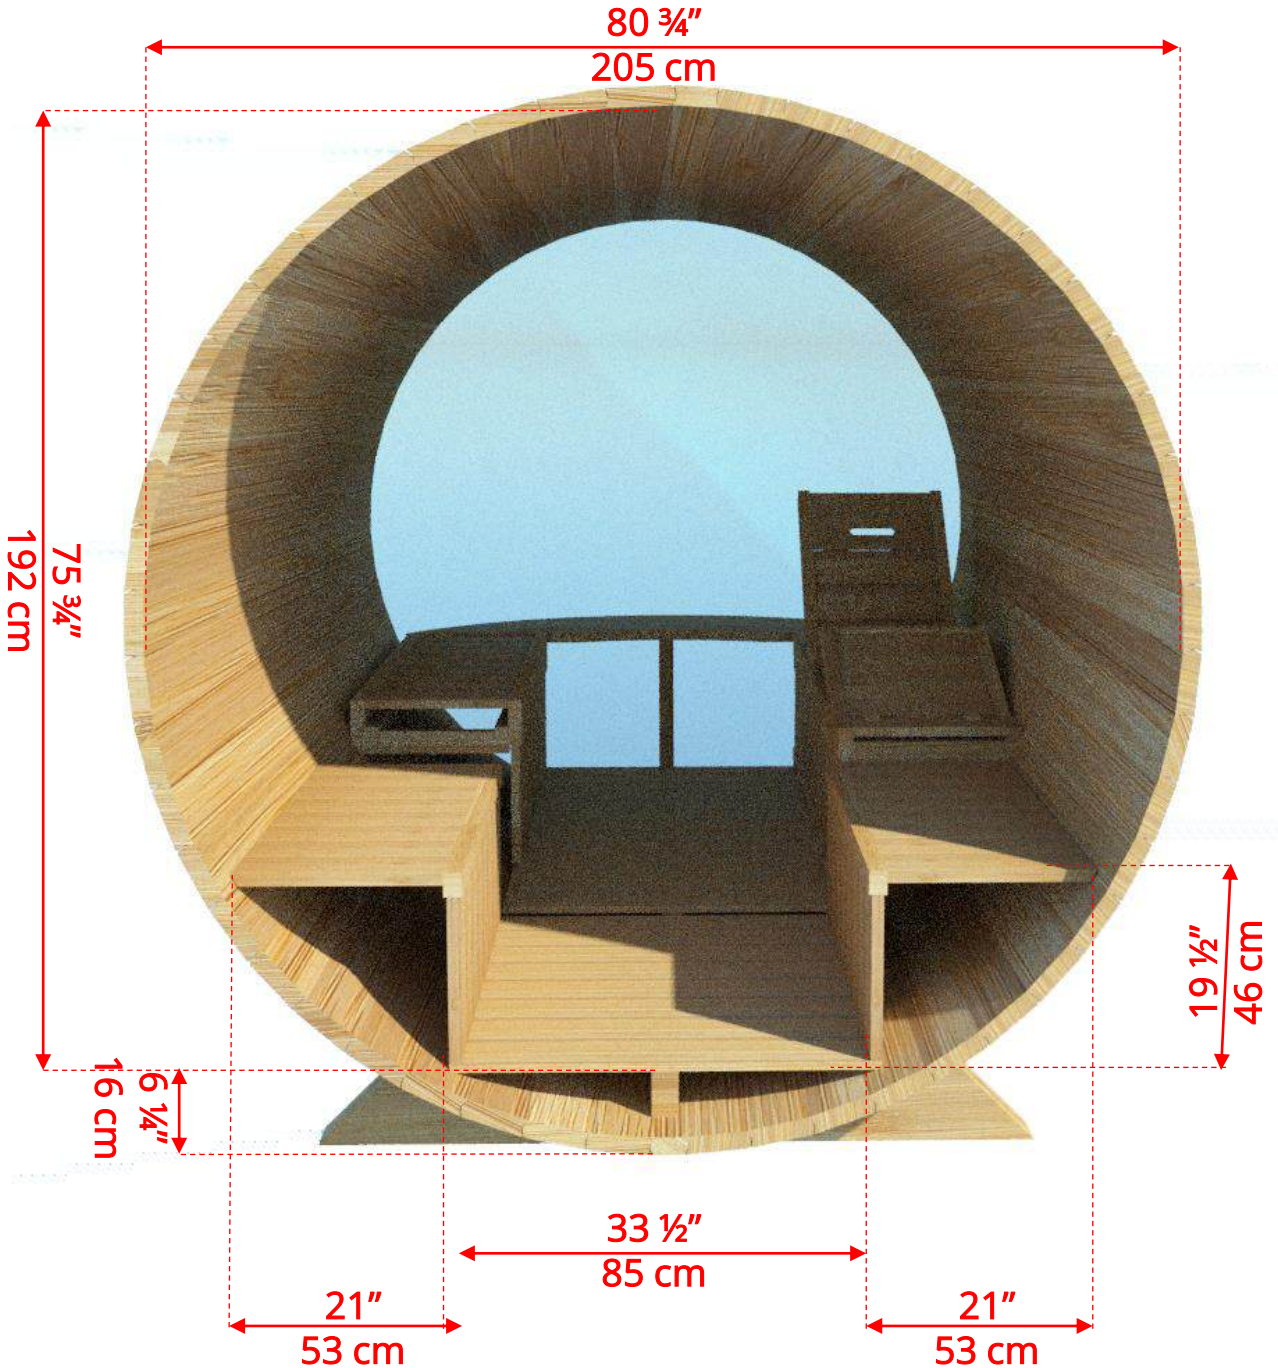

770PV/772PV 7'x7' (214cm) Panoramic Barrel Sauna

770PV/772PV 7'x7' (214cm) Panoramic Barrel Sauna

770PV/772PV

7'x7' (214cm) Panoramic Barrel Sauna

Standard bench layout shown with optional sauna floor

770PV/772PV 7'x7' (214cm) Panoramic Barrel Sauna

770PVC/772PVC

7'x7' (214cm) Panoramic Barrel Sauna with Changeroom

(Full length bench on both sides if wood or Floor Model Heater is chosen)

770PVC/772PVC 7'x7' (214cm) Panoramic Barrel Sauna with Changeroom

Panoramic Signature Sauna Benches

770PVC/772PVC

7'x7' (214cm) Panoramic Barrel Sauna with Changeroom

Panoramic Signature Sauna Benches

(Full length bench on both sides if wood or Floor Model Heater is chosen)

770PVC/772PVC

7'x7' (214cm) Panoramic Barrel Sauna with Changeroom

Lounge Sauna Benches

770PVC/772PVC

7'x7' (214cm) Panoramic Barrel Sauna with Changeroom

Lounge Sauna Benches

(Full length bench on both sides if wood or Floor Model Heater is chosen)