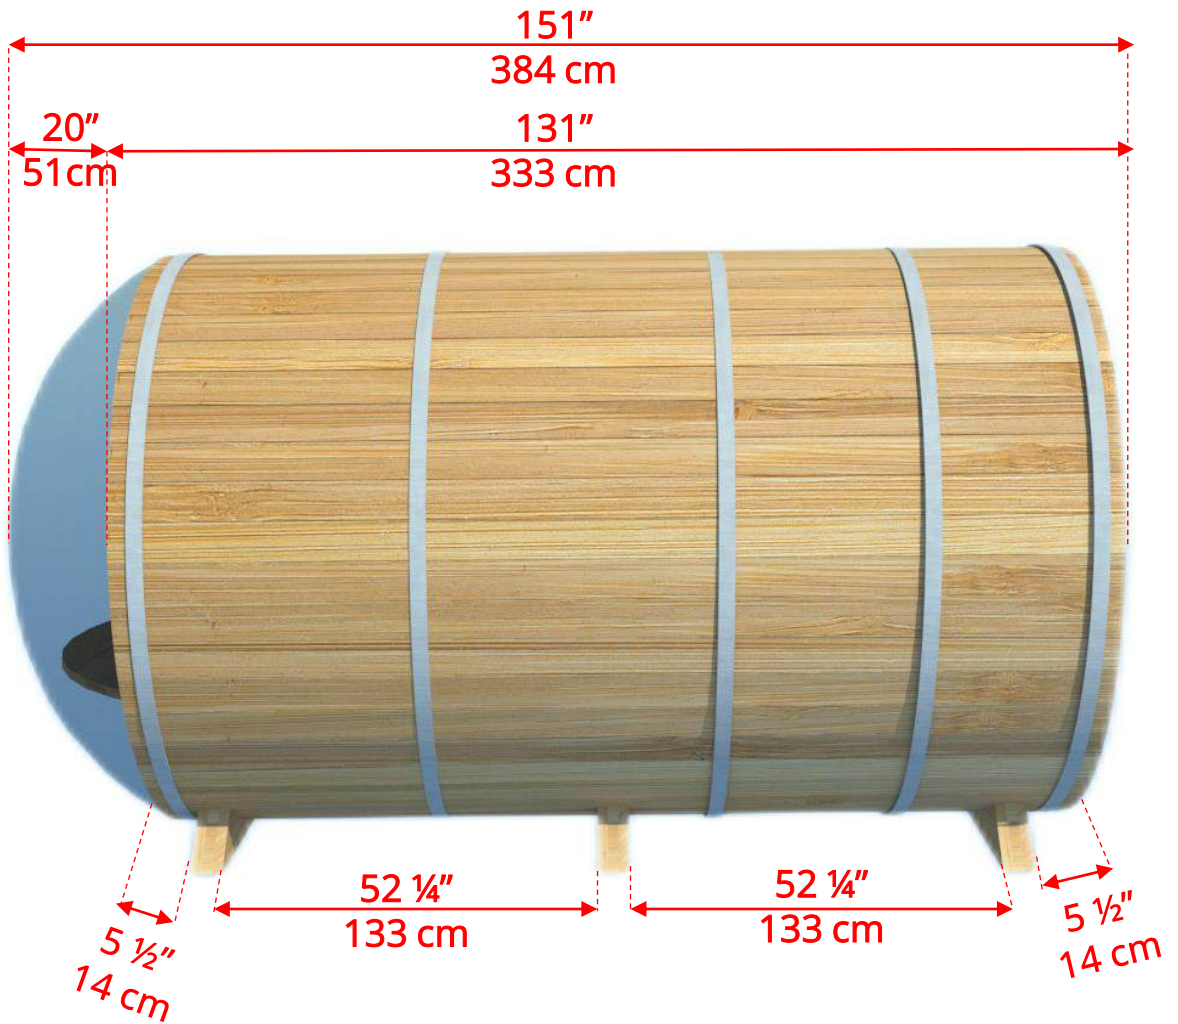

Lounge Sauna Benches

770PV/772PV

7'x7' (214cm) Panoramic Barrel Sauna

Lounge Sauna Benches

(Full length bench on both sides if wood or Floor Model Heater is chosen)

Please note that shorter bench is not adjustable!

770PV/772PV 7'x7' (214cm) Panoramic Barrel Sauna

2 Windows in Front Wall

(2 windows in front wall only available if wood or Floor Model Heater is chosen)

770PV/772PV 7'x7' (214cm) Panoramic Barrel Sauna

770PVC/772PVC

7'x7' (214cm) Panoramic Barrel Sauna with Changeroom

770PVC/772PVC

7'x7' (214cm) Panoramic Barrel Sauna with Changeroom

770PVC/772PVC

7'x7' (214cm) Barrel Sauna with Changeroom

Standard bench layout shown with optional sauna floor