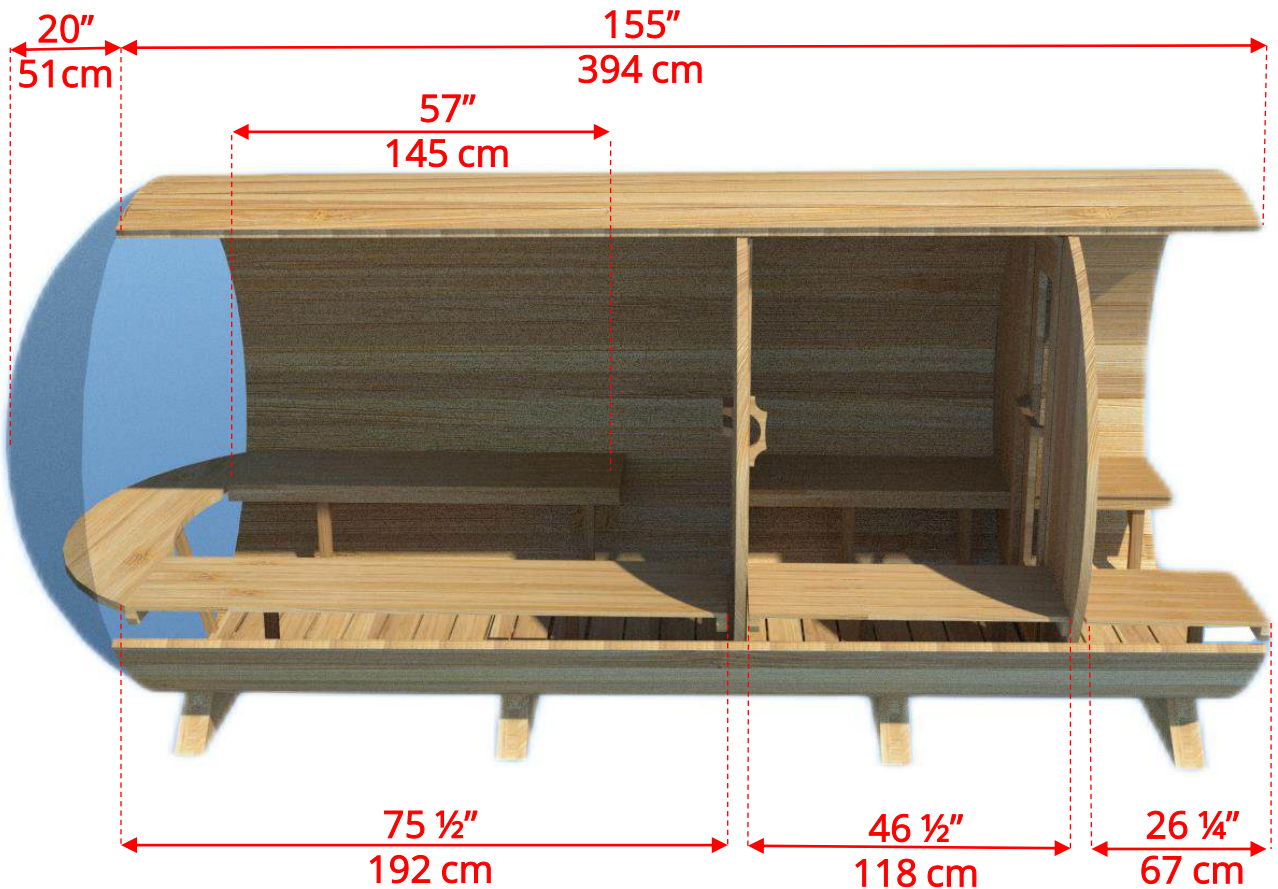

770PVC/772PVC

7'x7' (214cm) Panoramic Barrel Sauna with Changeroom

Please note – Drawing shows sauna room measurements only.

770PVCP/772PVCP 7'x7' (214cm) Panoramic Barrel Sauna with Changeroom & Porch

770PVCP/772PVCP

7'x7' (214cm) Panoramic Barrel Sauna with Changeroom & Porch

7'x7' (214cm) Panoramic Barrel Sauna with Changeroom & Porch

Standard bench layout shown with optional sauna floor

770PVCP/772PVCP

7'x7' (214cm) Panoramic Barrel Sauna with Changeroom & Porch

(Full length bench on both sides if wood or Floor Model Heater is chosen)

770PVCP/772PVCP 7'x7' (214cm) Panoramic Barrel Sauna with Changeroom & Porch

Panoramic Signature Sauna Benches

770PVCP/772PVCP

7'x7' (214cm) Panoramic Barrel Sauna with Changeroom & Porch