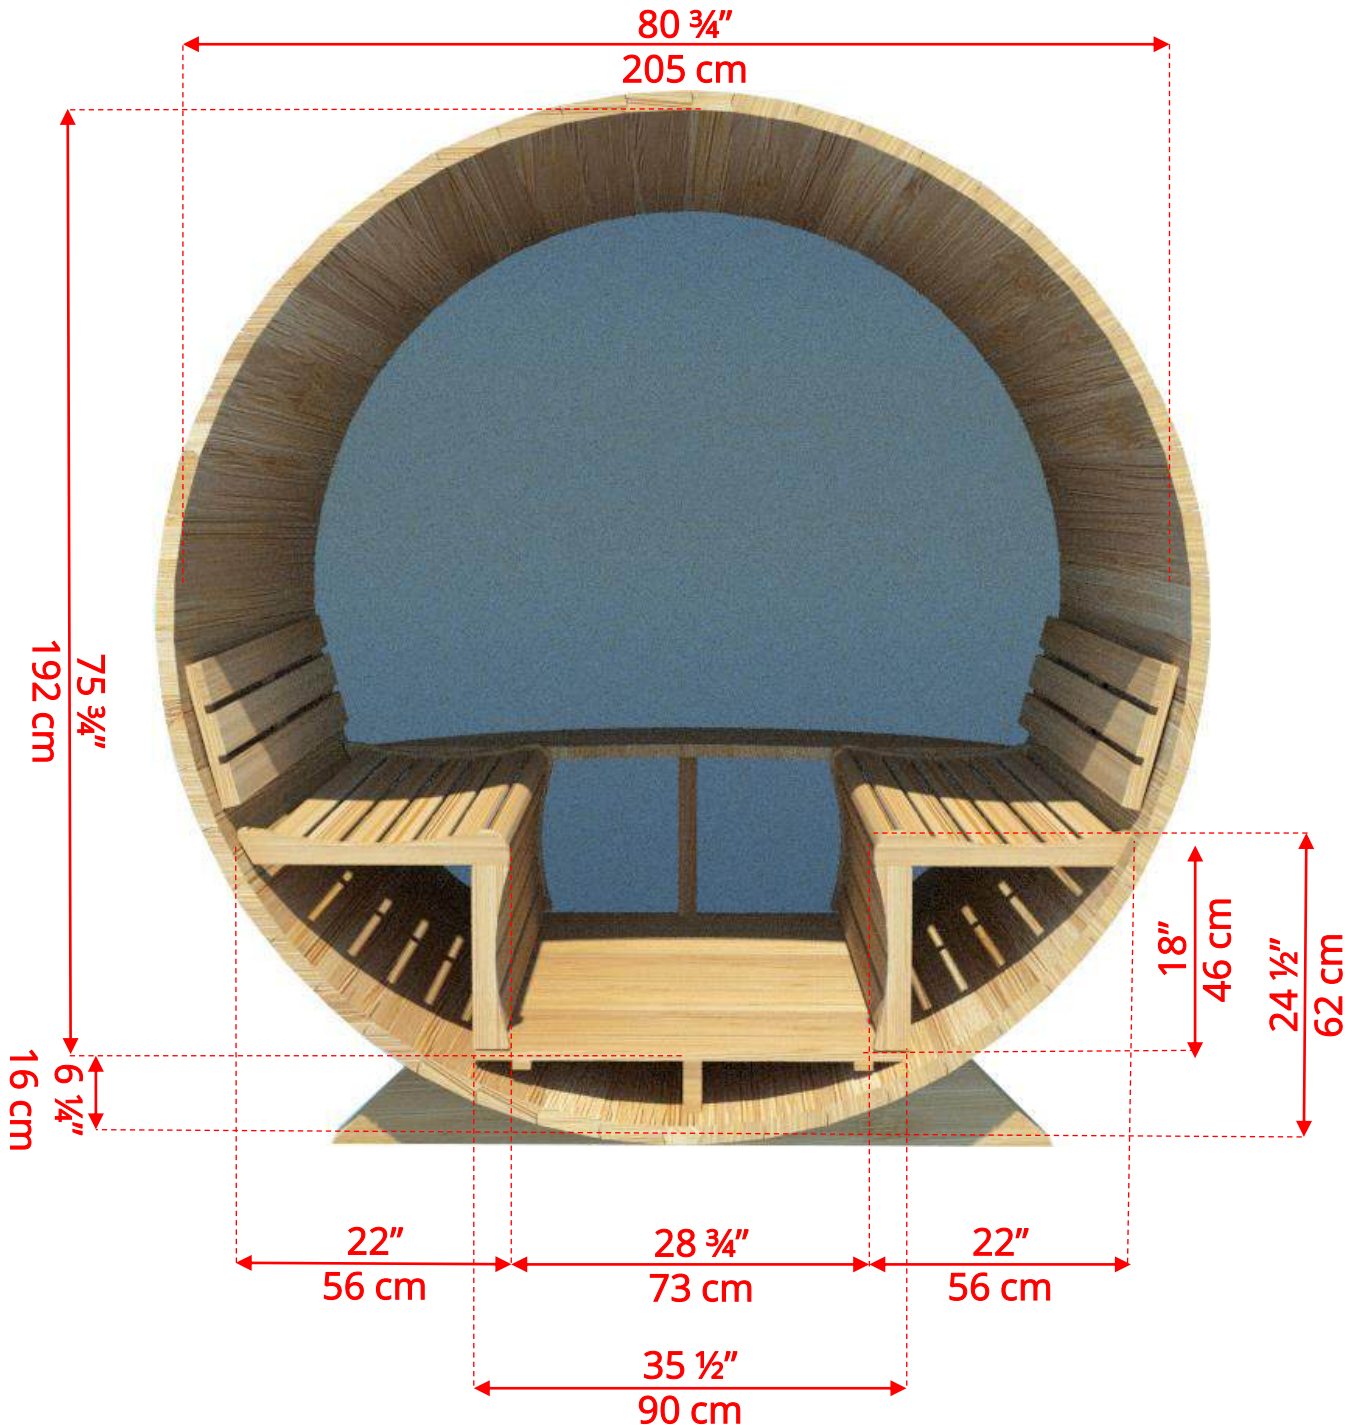

770PV/772PV 7'x7' (214cm) Panoramic Barrel Sauna

770PV/772PV 7'x7' (214cm) Panoramic Barrel Sauna

770PV/772PV

7'x7' (214cm) Panoramic Barrel Sauna

Standard bench layout shown with optional sauna floor

770PV/772PV 7'x7' (214cm) Panoramic Barrel Sauna

Standard bench layout shown with optional sauna floor

(Full length bench on both sides if wood or Floor Model Heater is chosen)

770PV/772PV 7'x7' (214cm) Panoramic Barrel Sauna

Panoramic Signature Sauna Benches

770PV/772PV 7'x7' (214cm) Panoramic Barrel Sauna

Panoramic Signature Sauna Benches

(Full length bench on both sides if wood or Floor Model Heater is chosen)

770PV/772PV 7'x7' (214cm) Panoramic Barrel Sauna

Lounge Sauna Benches

770PV/772PV

7'x7' (214cm) Panoramic Barrel Sauna

Lounge Sauna Benches

(Full length bench on both sides if wood or Floor Model Heater is chosen)

Please note that shorter bench is not adjustable!