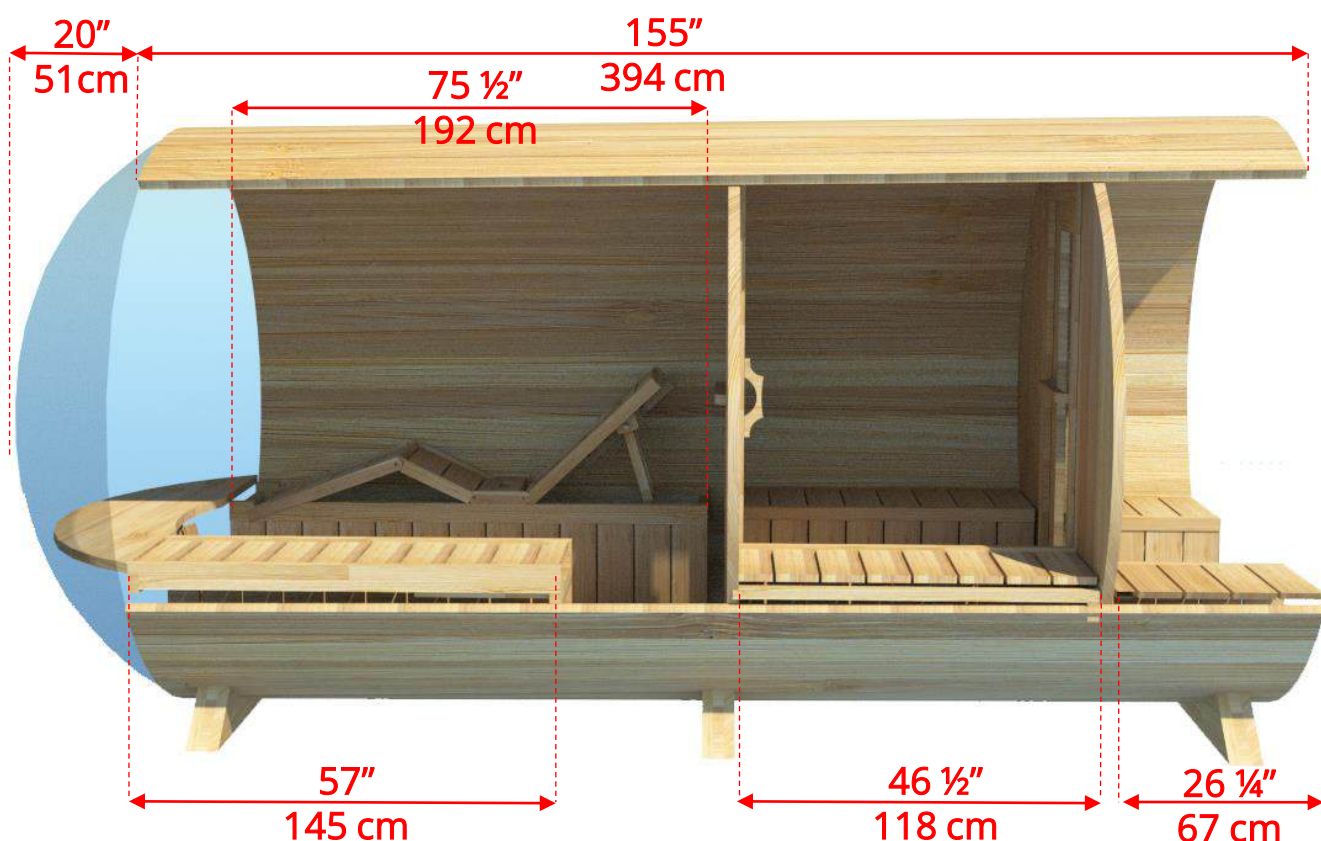

(Full length bench on both sides if wood or Floor Model Heater is chosen)

770PVCP/772PVCP 7'x7' (214cm) Panoramic Barrel Sauna with Changeroom & Porch

Panoramic Signature Sauna Benches

770PVCP/772PVCP

7'x7' (214cm) Panoramic Barrel Sauna with Changeroom & Porch

Panoramic Signature Sauna Benches

(Full length bench on both sides if wood or Floor Model Heater is chosen)

770PVCP/772PVCP

7'x7' (214cm) Panoramic Barrel Sauna with Changeroom & Porch

Lounge Sauna Benches

770PVC/772PVC

7'x7' (214cm) Panoramic Barrel Sauna with Changeroom

Lounge Sauna Benches

(Full length bench on both sides if wood or Floor Model Heater is chosen)

Please note that shorter bench and Changeroom benches are not adjustable!