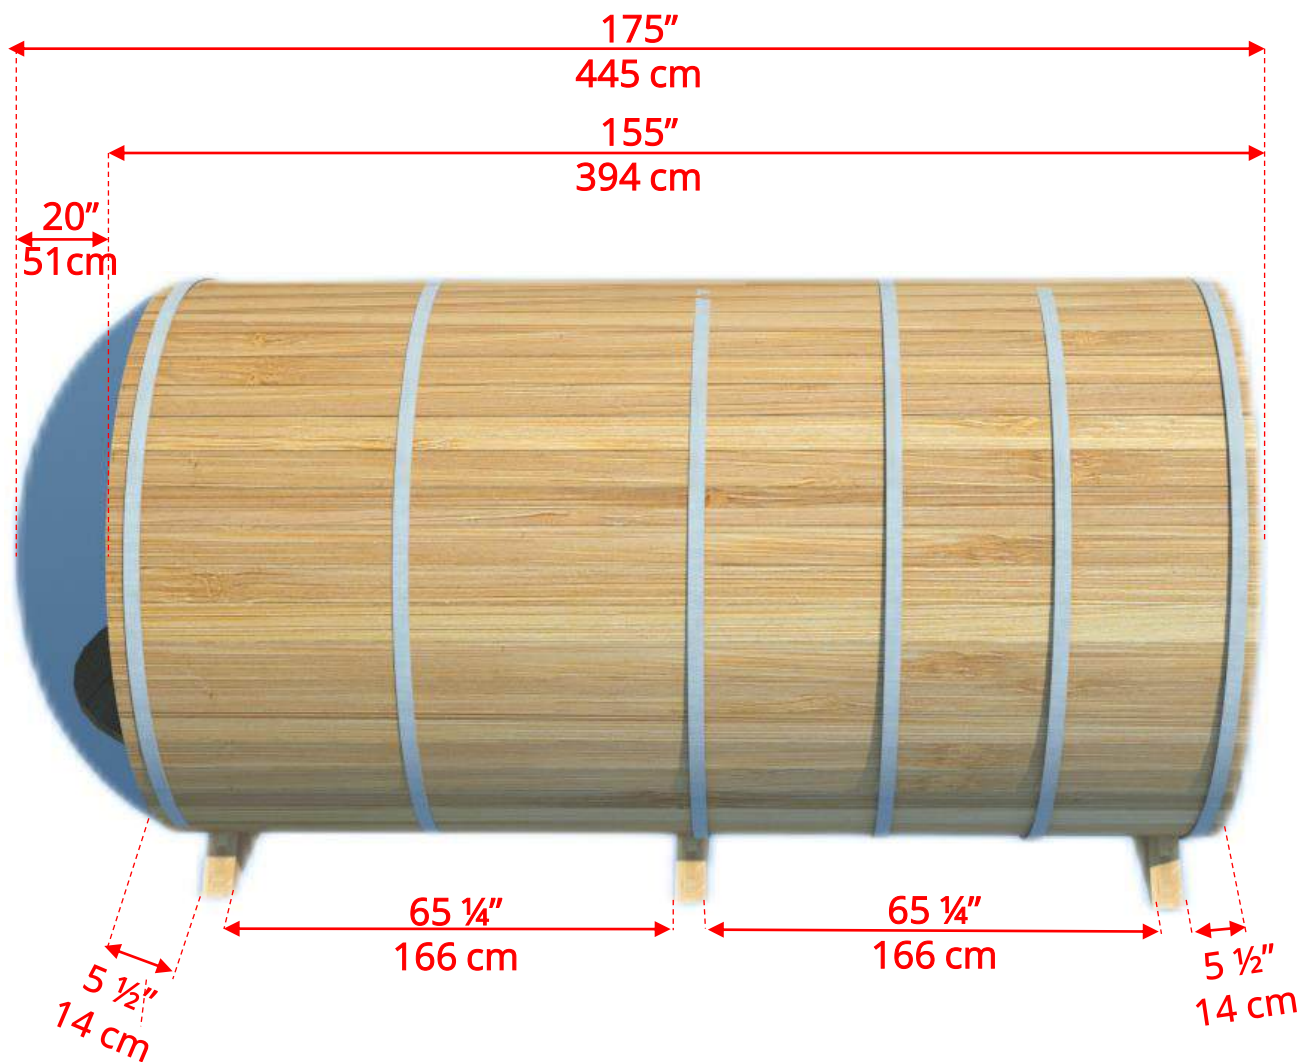

770PVC/772PVC

7'x7' (214cm) Panoramic Barrel Sauna with Changeroom

Please note – Drawing shows sauna room measurements only.

770PVCP/772PVCP 7'x7' (214cm) Panoramic Barrel Sauna with Changeroom & Porch

770PVCP/772PVCP

7'x7' (214cm) Panoramic Barrel Sauna with Changeroom & Porch

7'x7' (214cm) Panoramic Barrel Sauna with Changeroom & Porch

Standard bench layout shown with optional sauna floor

770PVCP/772PVCP

7'x7' (214cm) Panoramic Barrel Sauna with Changeroom & Porch