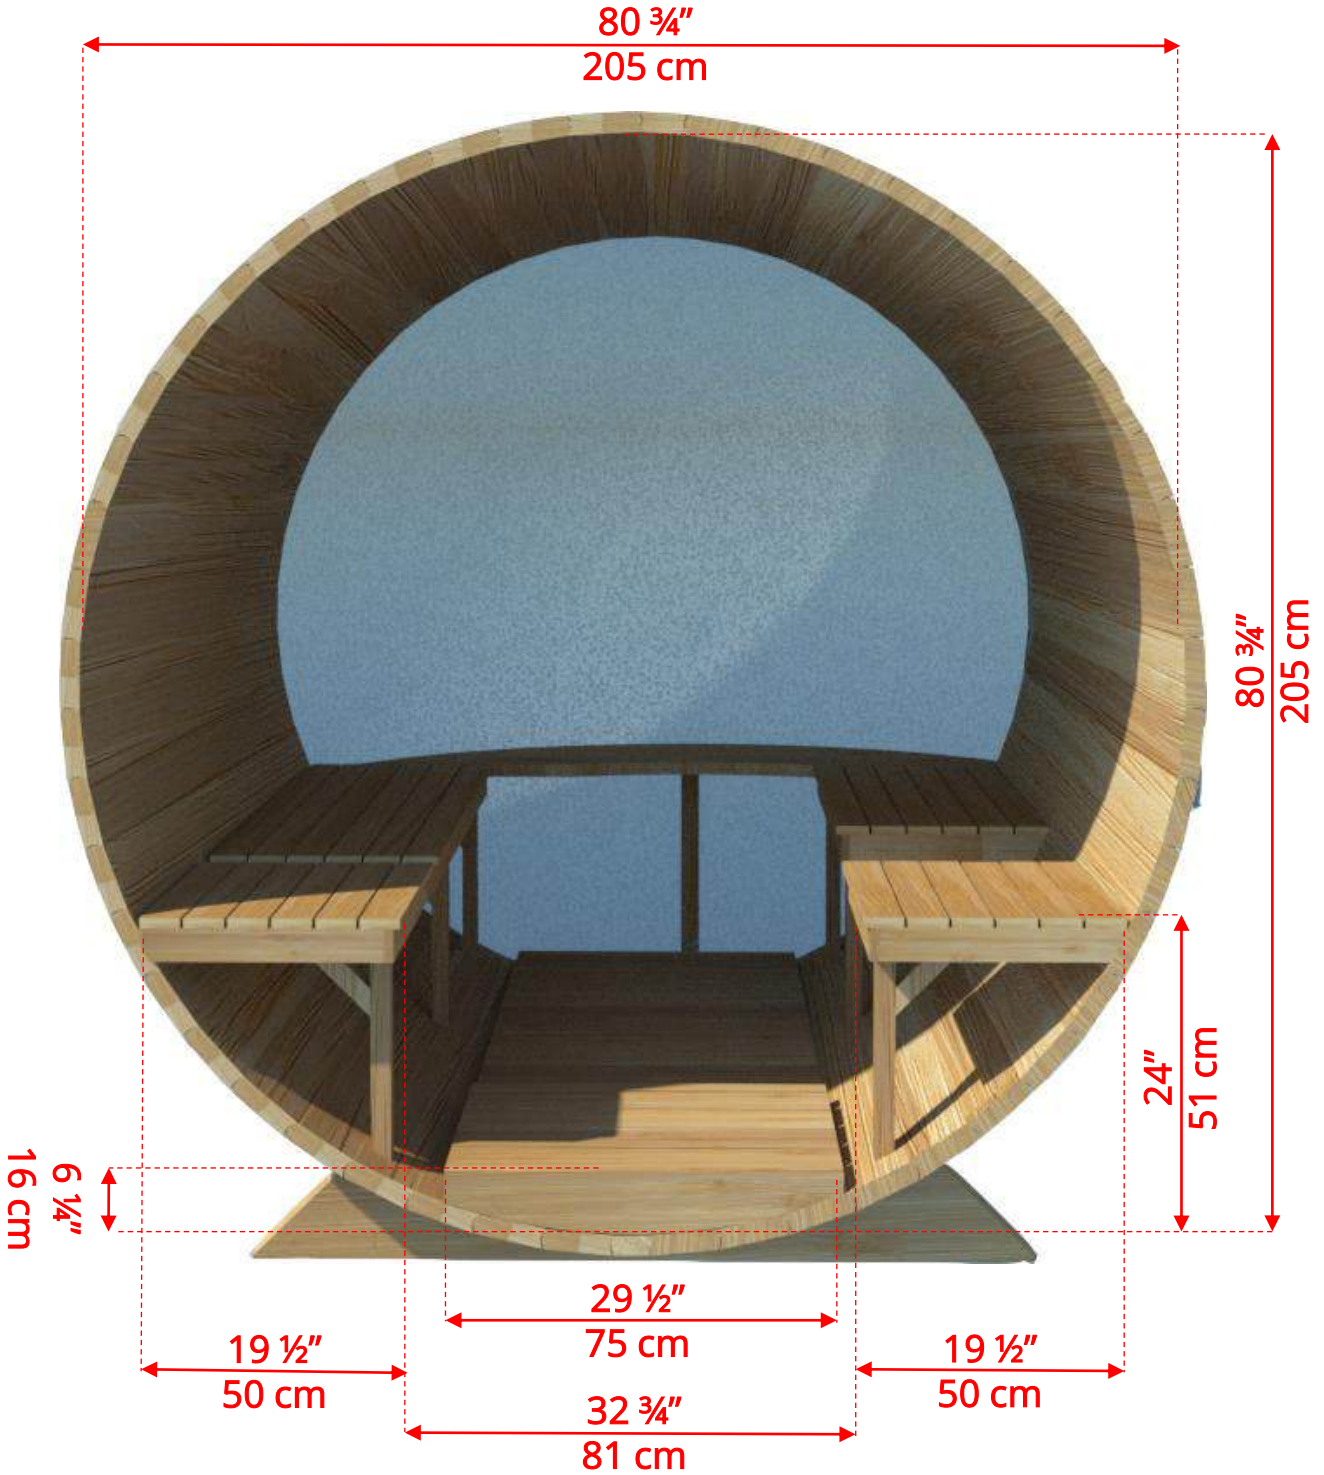

770PV/772PV 7'x7' (214cm) Panoramic Barrel Sauna

2 Windows in Front Wall

(2 windows in front wall only available if wood or Floor Model Heater is chosen)

770PV/772PV

7'x7' (214cm) Panoramic Barrel Sauna

Please note – Drawing shows sauna room measurements only.

770PVP/772PVP 7'x7' (214cm) Panoramic Barrel Sauna with Porch

770PVP/772PVP

7'x7' (214cm) Panoramic Barrel Sauna with Porch

770PVP/772PVP

7'x7' (214cm) Panoramic Barrel Sauna with Porch

Standard bench layout shown with optional sauna floor

770PVP/772PVP 7'x7' (214cm) Panoramic Barrel Sauna with Porch

(Full length bench on both sides if wood or Floor Model Heater is chosen)

770PVP/772PVP

7'x7' (214cm) Panoramic Barrel Sauna with Porch

Panoramic Signature Sauna Benches

770PVP/772PVP

7'x7' (214cm) Panoramic Barrel Sauna with Porch

Panoramic Signature Sauna Benches

(Full length bench on both sides if wood or Floor Model Heater is chosen)

770PVP/772PVP

7'x7' (214cm) Panoramic Barrel Sauna with Porch