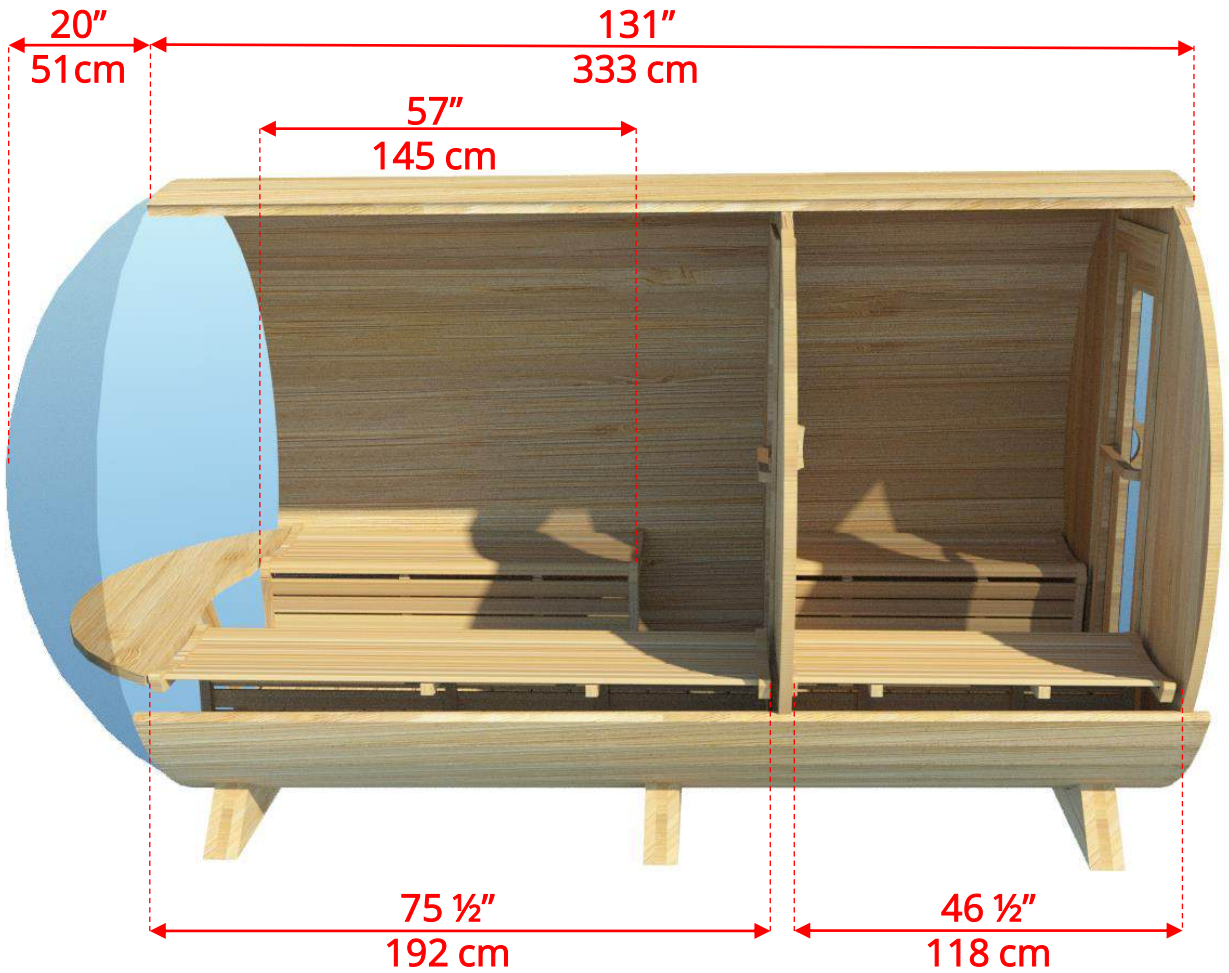

770PVC/772PVC

7'x7' (214cm) Panoramic Barrel Sauna with Changeroom

(Full length bench on both sides if wood or Floor Model Heater is chosen)

770PVC/772PVC 7'x7' (214cm) Panoramic Barrel Sauna with Changeroom

Panoramic Signature Sauna Benches

770PVC/772PVC

7'x7' (214cm) Panoramic Barrel Sauna with Changeroom

Panoramic Signature Sauna Benches

(Full length bench on both sides if wood or Floor Model Heater is chosen)

770PVC/772PVC

7'x7' (214cm) Panoramic Barrel Sauna with Changeroom

Lounge Sauna Benches

770PVC/772PVC

7'x7' (214cm) Panoramic Barrel Sauna with Changeroom

Lounge Sauna Benches

(Full length bench on both sides if wood or Floor Model Heater is chosen)