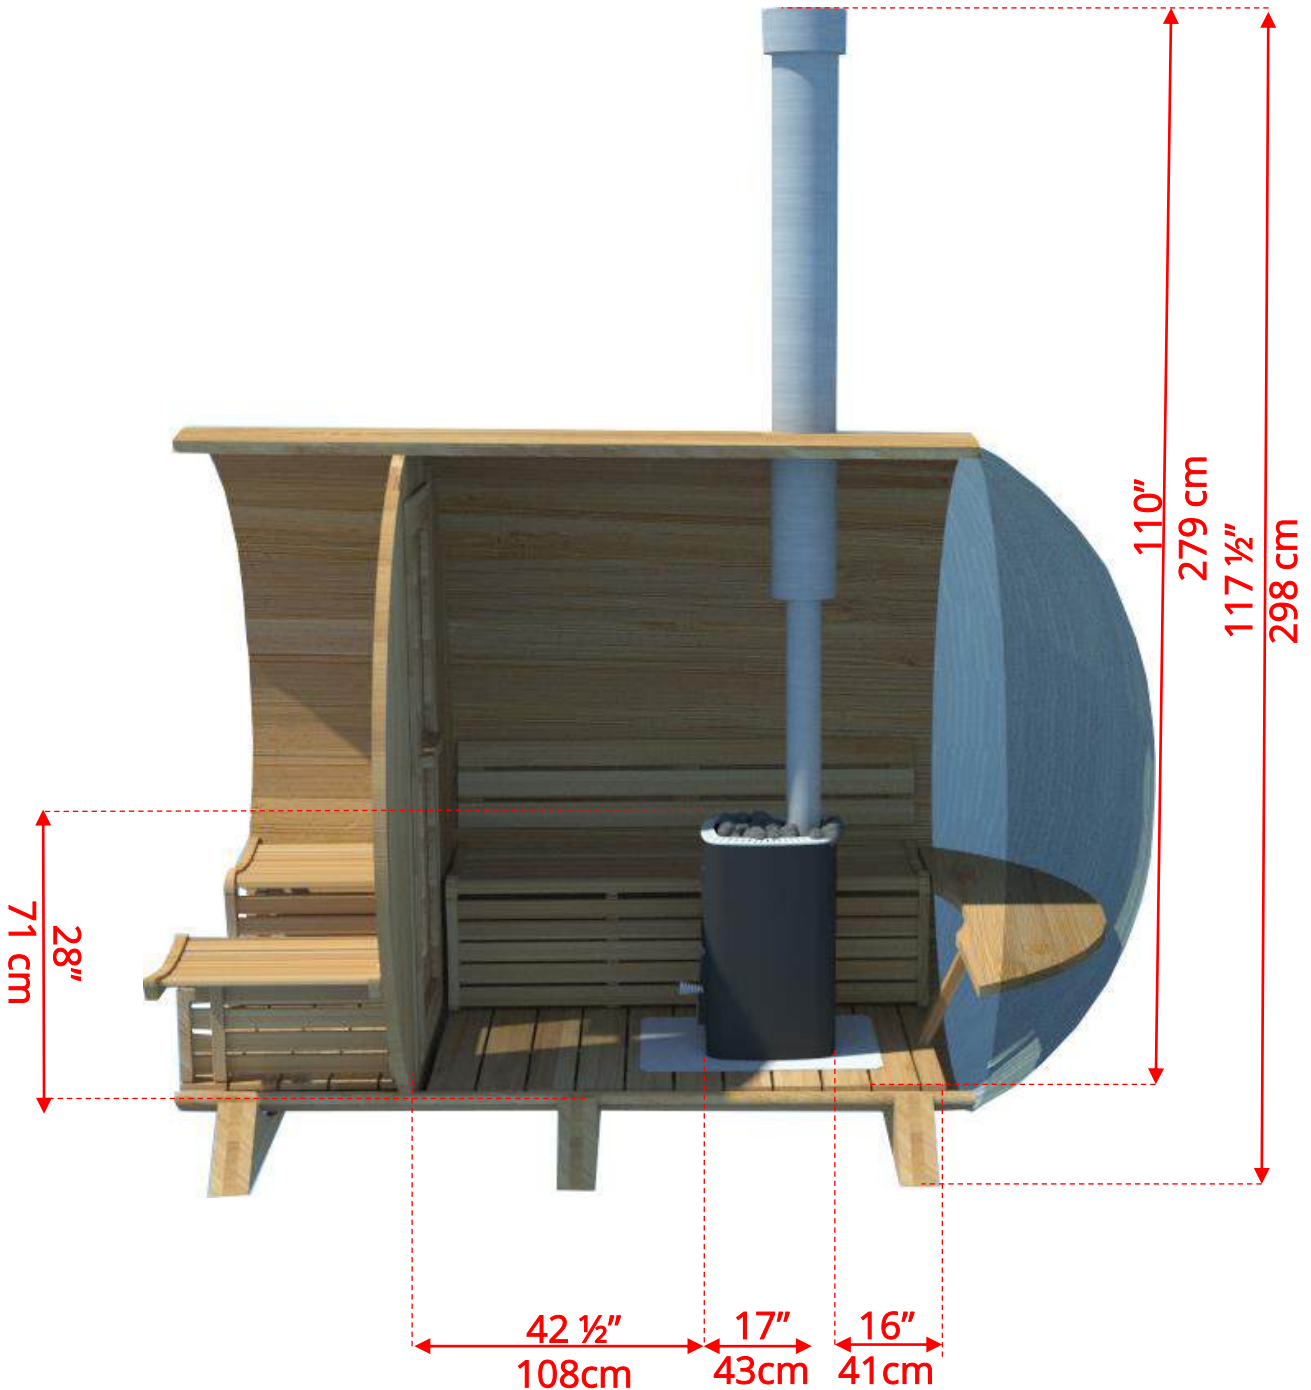

770PVC/772PVC

7'x7' (214cm) Panoramic Barrel Sauna with Changeroom

Lounge Sauna Benches

(Full length bench on both sides if wood or Floor Model Heater is chosen)

Please note that shorter bench and Changeroom benches are not adjustable!

770PVCP/772PVCP

7'x7' (214cm) Panoramic Barrel Sauna with Changeroom & Porch

W2

2 Windows in Front Wall

2 windows not available on changerroom wall if electric heater is chosen

770PVCP/772PVCP

7'x7' (214cm) Panoramic Barrel Sauna with Changeroom & Porch

Please note – Drawing shows sauna room measurements only.