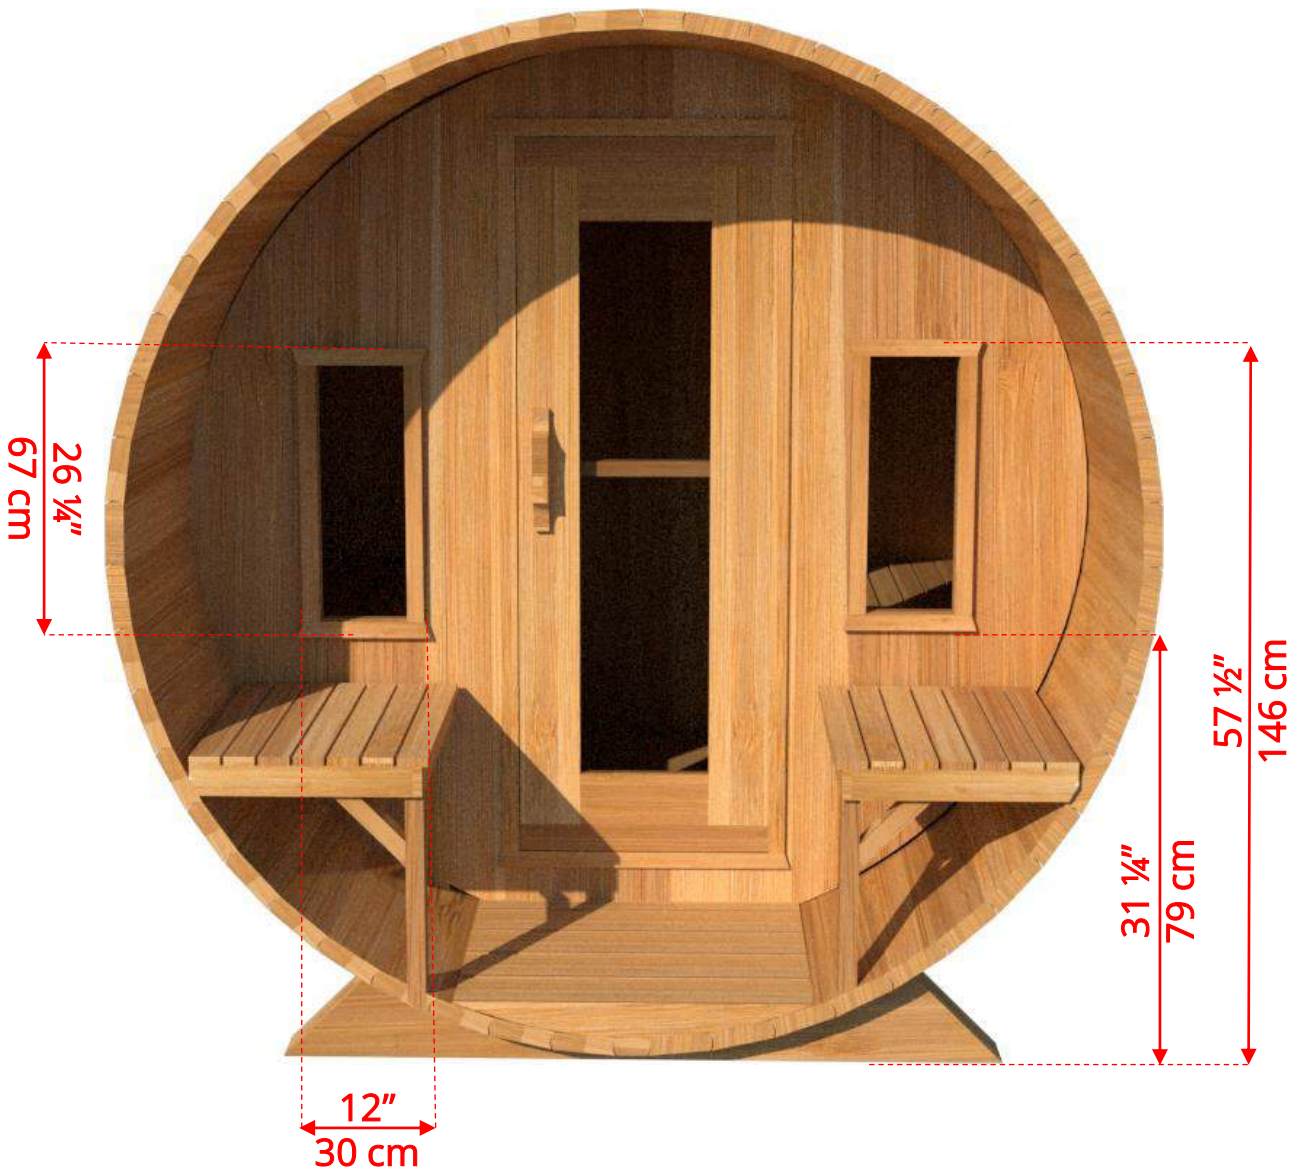

Panoramic Signature Sauna Benches

(Full length bench on both sides if wood or Floor Model Heater is chosen)

770PVCP/772PVCP

7'x7' (214cm) Panoramic Barrel Sauna with Changeroom & Porch

Lounge Sauna Benches

770PVC/772PVC

7'x7' (214cm) Panoramic Barrel Sauna with Changeroom

Lounge Sauna Benches

(Full length bench on both sides if wood or Floor Model Heater is chosen)

Please note that shorter bench and Changeroom benches are not adjustable!

770PVCP/772PVCP

7'x7' (214cm) Panoramic Barrel Sauna with Changeroom & Porch

W2

2 Windows in Front Wall

2 windows not available on changerroom wall if electric heater is chosen

770PVCP/772PVCP

7'x7' (214cm) Panoramic Barrel Sauna with Changeroom & Porch

Please note – Drawing shows sauna room measurements only.