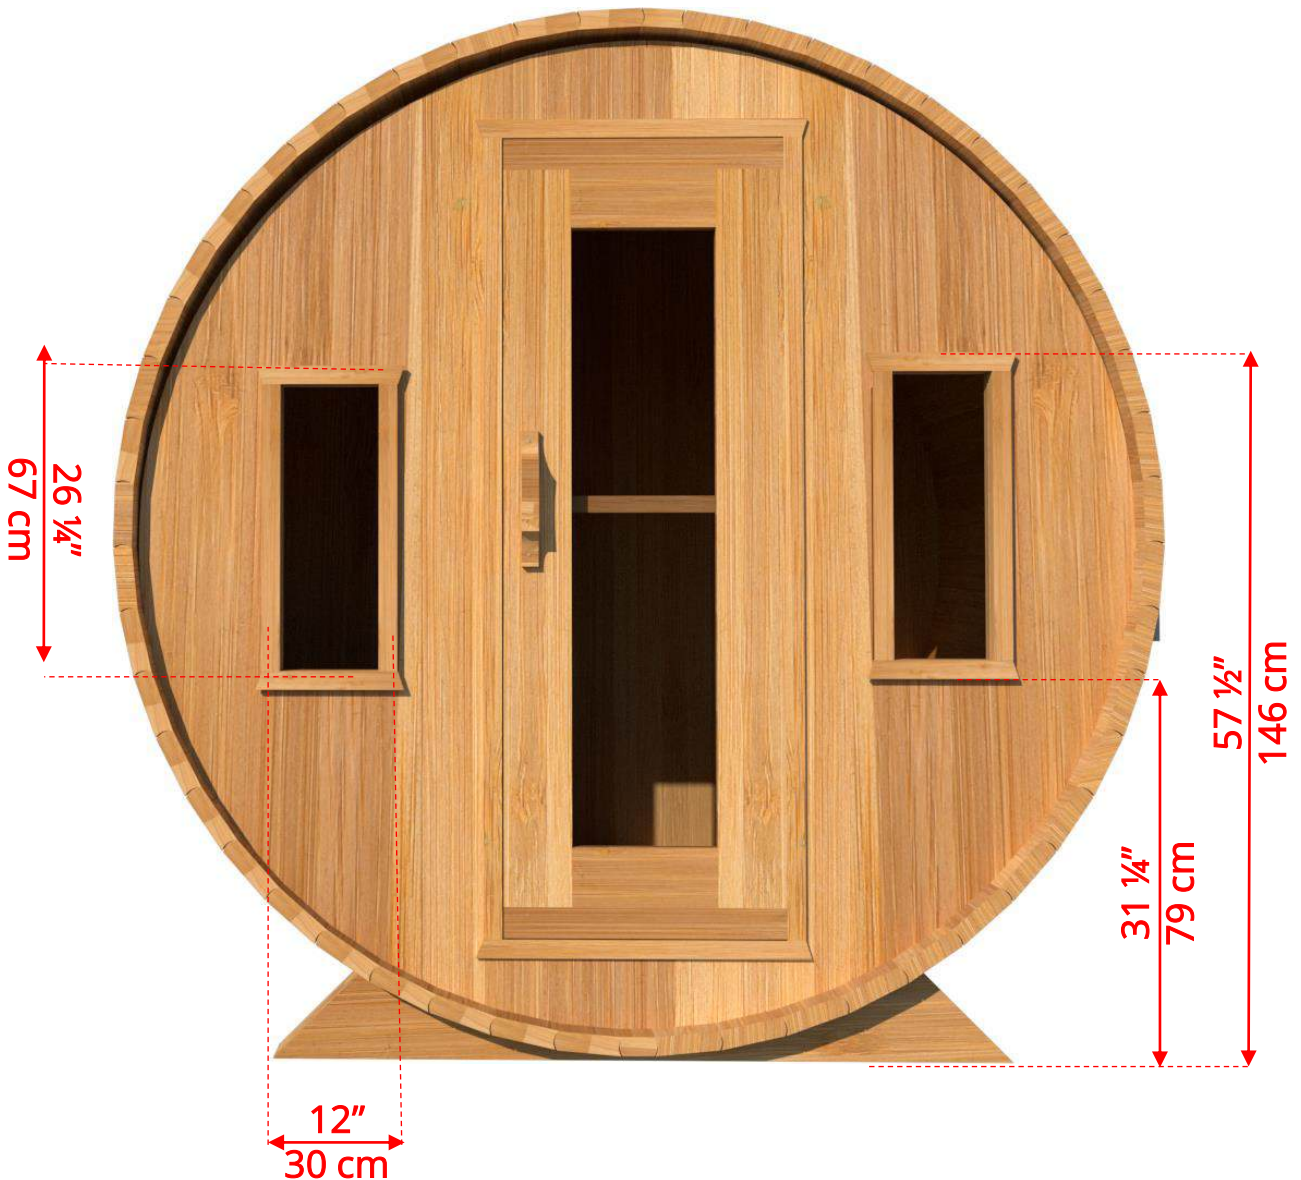

Panoramic Signature Sauna Benches

770PVC/772PVC

7'x7' (214cm) Panoramic Barrel Sauna with Changeroom

Panoramic Signature Sauna Benches

(Full length bench on both sides if wood or Floor Model Heater is chosen)

770PVC/772PVC

7'x7' (214cm) Panoramic Barrel Sauna with Changeroom

Lounge Sauna Benches

770PVC/772PVC

7'x7' (214cm) Panoramic Barrel Sauna with Changeroom

Lounge Sauna Benches

(Full length bench on both sides if wood or Floor Model Heater is chosen)

Please note that shorter bench and Changeroom benches are not adjustable!

770PVC/772PVC 7'x7' (214cm) Panoramic Barrel Sauna with Changeroom

2 Windows in Front Wall

2 windows not available on changerroom wall if electric heater is chosen