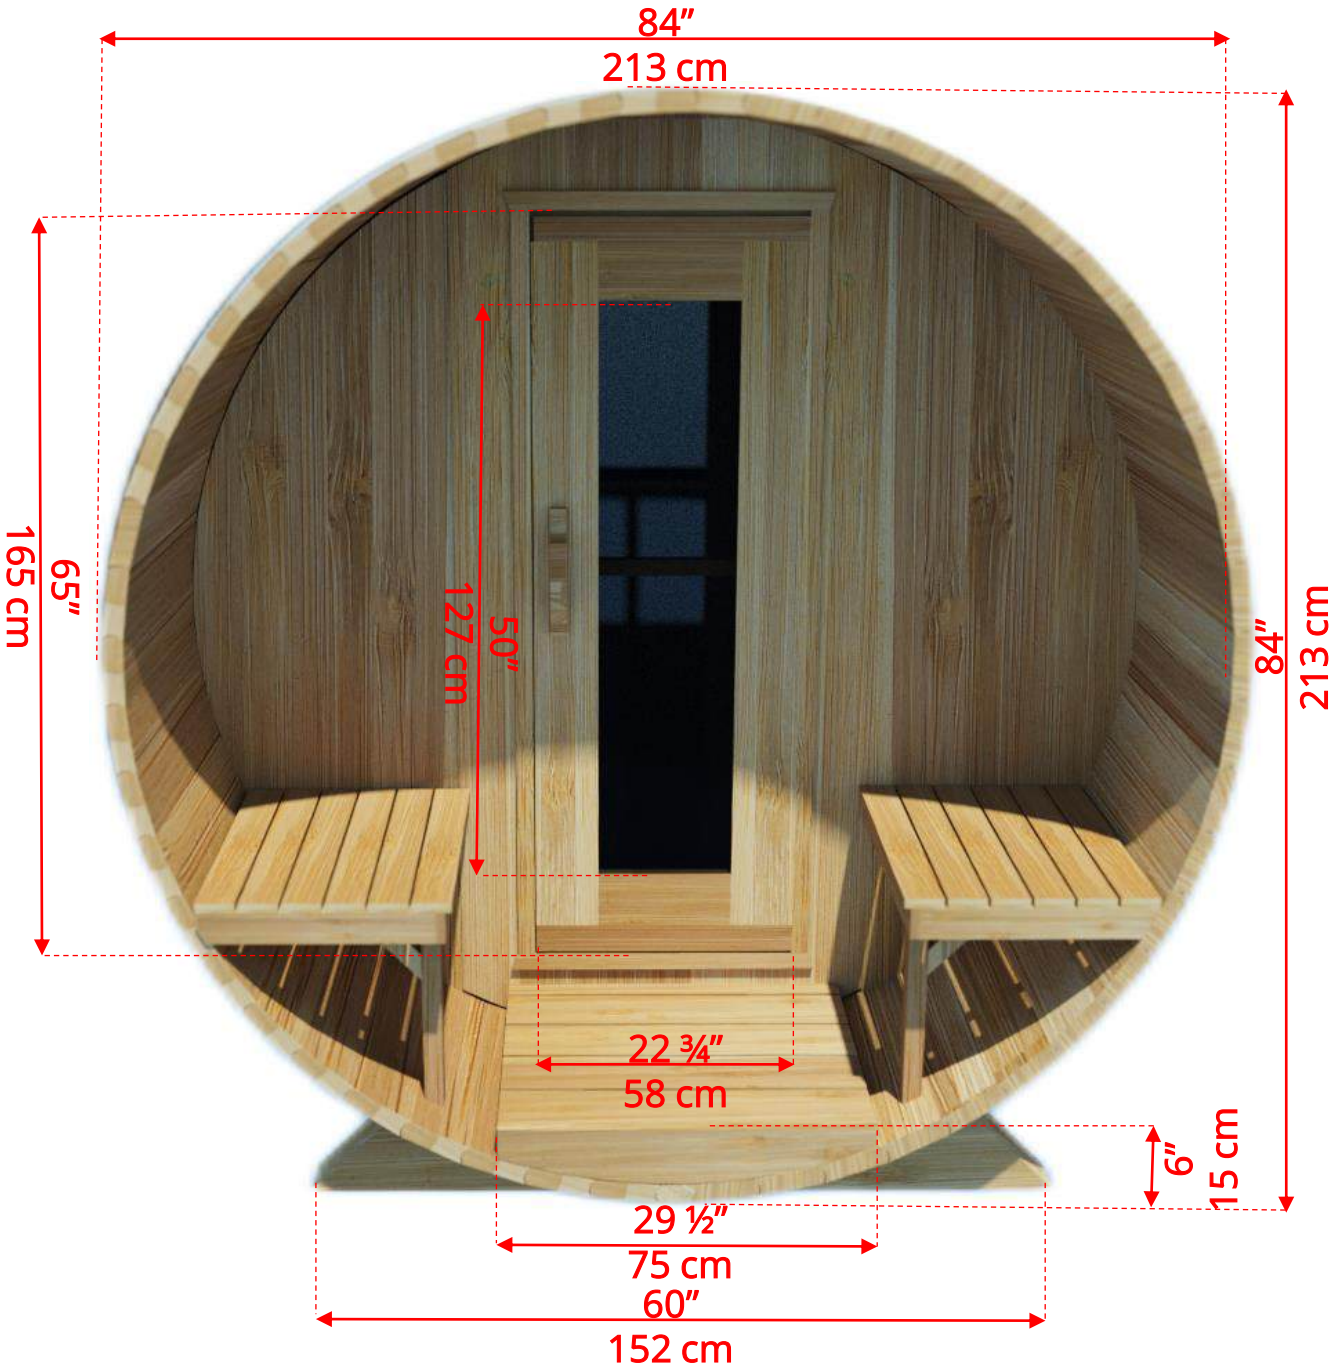

770PV/772PV 7'x7' (214cm) Panoramic Barrel Sauna

770PV/772PV 7'x7' (214cm) Panoramic Barrel Sauna

770PV/772PV

7'x7' (214cm) Panoramic Barrel Sauna

Standard bench layout shown with optional sauna floor

770PV/772PV 7'x7' (214cm) Panoramic Barrel Sauna

Please note that shorter bench and Changeroom benches are not adjustable!

770PVC/772PVC 7'x7' (214cm) Panoramic Barrel Sauna with Changeroom

2 Windows in Front Wall

2 windows not available on changerroom wall if electric heater is chosen

770PVC/772PVC

7'x7' (214cm) Panoramic Barrel Sauna with Changeroom

Please note – Drawing shows sauna room measurements only.

770PVCP/772PVCP 7'x7' (214cm) Panoramic Barrel Sauna with Changeroom & Porch

770PVCP/772PVCP

7'x7' (214cm) Panoramic Barrel Sauna with Changeroom & Porch

7'x7' (214cm) Panoramic Barrel Sauna with Changeroom & Porch

Standard bench layout shown with optional sauna floor

770PVCP/772PVCP

7'x7' (214cm) Panoramic Barrel Sauna with Changeroom & Porch