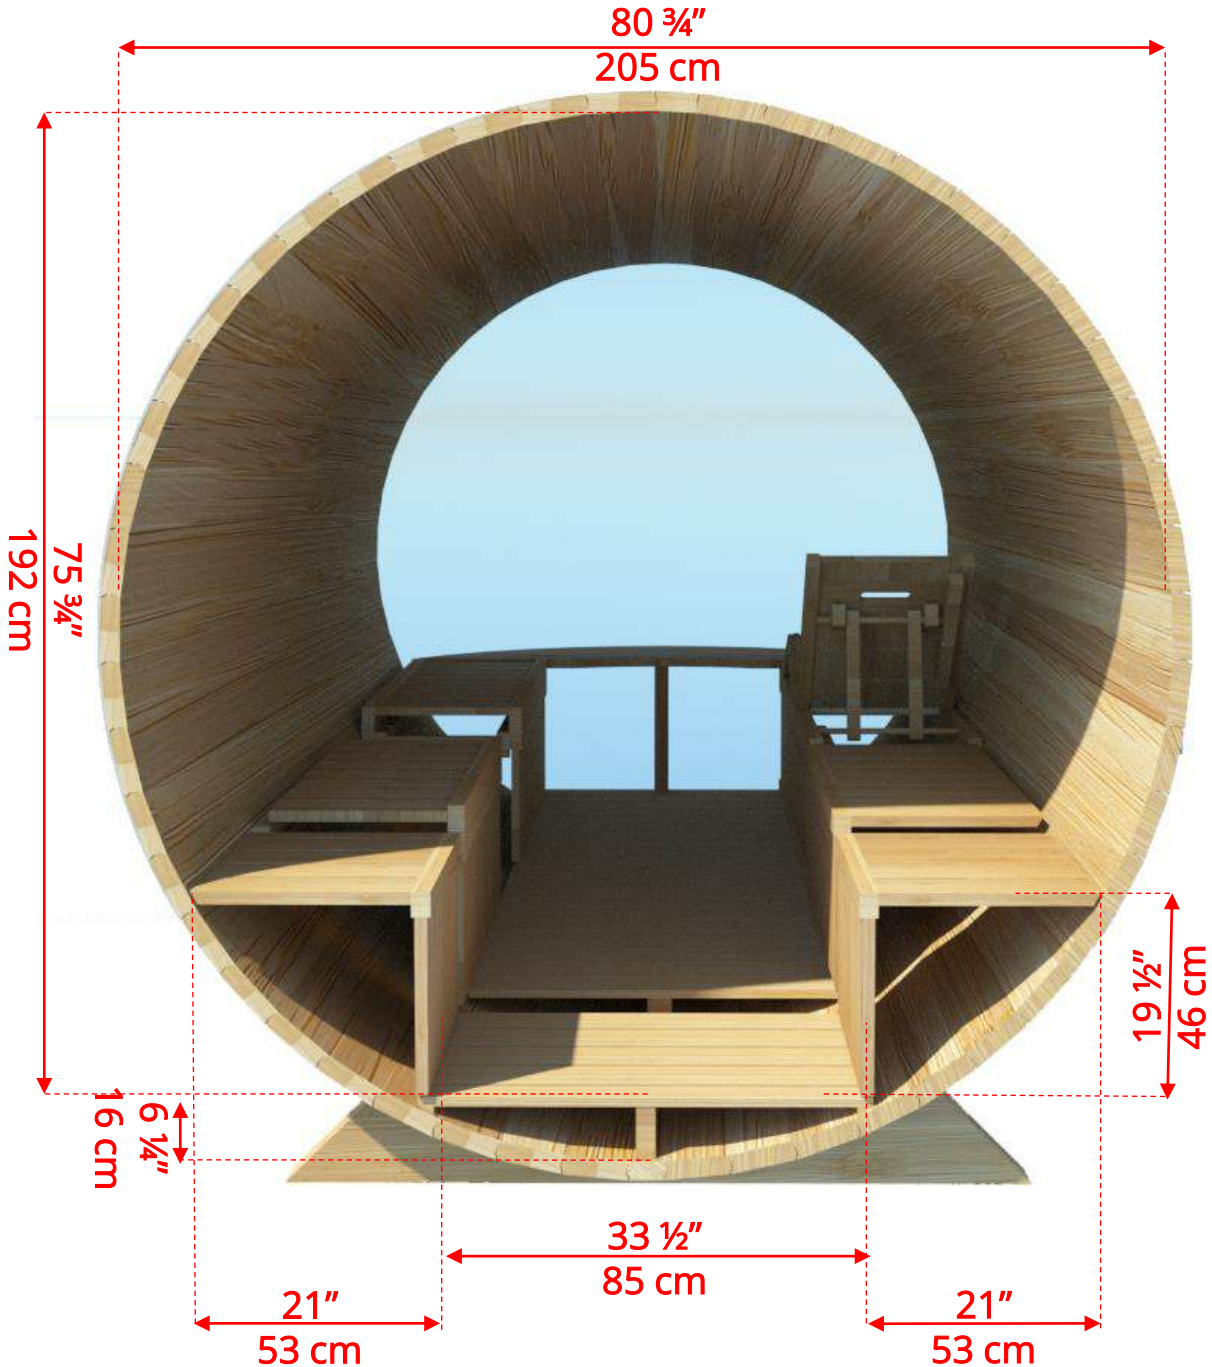

770PV/772PV 7'x7' (214cm) Panoramic Barrel Sauna

770PV/772PV 7'x7' (214cm) Panoramic Barrel Sauna

770PV/772PV

7'x7' (214cm) Panoramic Barrel Sauna

Standard bench layout shown with optional sauna floor

770PV/772PV 7'x7' (214cm) Panoramic Barrel Sauna

(Full length bench on both sides if wood or Floor Model Heater is chosen)

770PVCP/772PVCP 7'x7' (214cm) Panoramic Barrel Sauna with Changeroom & Porch

Panoramic Signature Sauna Benches

770PVCP/772PVCP

7'x7' (214cm) Panoramic Barrel Sauna with Changeroom & Porch

Panoramic Signature Sauna Benches

(Full length bench on both sides if wood or Floor Model Heater is chosen)

770PVCP/772PVCP

7'x7' (214cm) Panoramic Barrel Sauna with Changeroom & Porch

Lounge Sauna Benches

770PVC/772PVC

7'x7' (214cm) Panoramic Barrel Sauna with Changeroom

Lounge Sauna Benches

(Full length bench on both sides if wood or Floor Model Heater is chosen)

Please note that shorter bench and Changeroom benches are not adjustable!