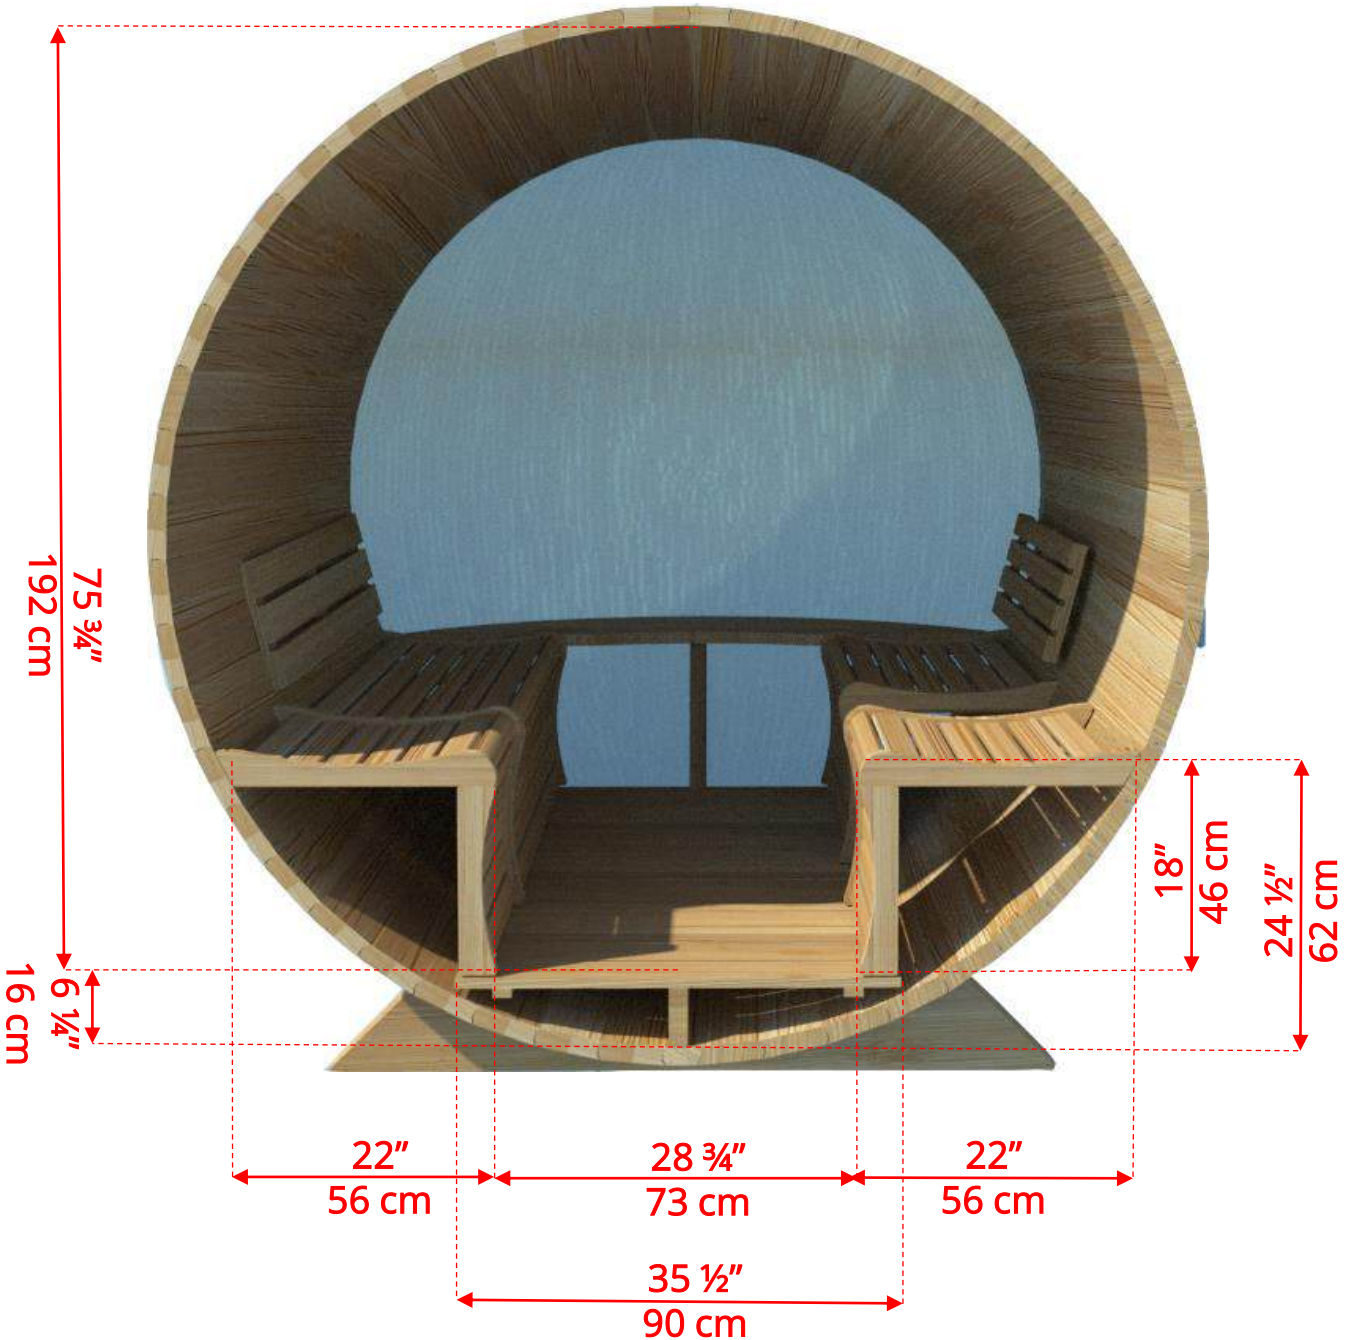

770PVP/772PVP 7'x7' (214cm) Panoramic Barrel Sauna with Porch

770PVP/772PVP

7'x7' (214cm) Panoramic Barrel Sauna with Porch

770PVP/772PVP

7'x7' (214cm) Panoramic Barrel Sauna with Porch

Standard bench layout shown with optional sauna floor

770PVP/772PVP 7'x7' (214cm) Panoramic Barrel Sauna with Porch

(Full length bench on both sides if wood or Floor Model Heater is chosen)

770PVP/772PVP

7'x7' (214cm) Panoramic Barrel Sauna with Porch

Panoramic Signature Sauna Benches

770PVP/772PVP

7'x7' (214cm) Panoramic Barrel Sauna with Porch

Panoramic Signature Sauna Benches

(Full length bench on both sides if wood or Floor Model Heater is chosen)

770PVP/772PVP

7'x7' (214cm) Panoramic Barrel Sauna with Porch

Lounge Sauna Benches

770PV/772PV

7'x7' (214cm) Panoramic Barrel Sauna

Lounge Sauna Benches

(Full length bench on both sides if wood or Floor Model Heater is chosen)

Please note that shorter bench is not adjustable!