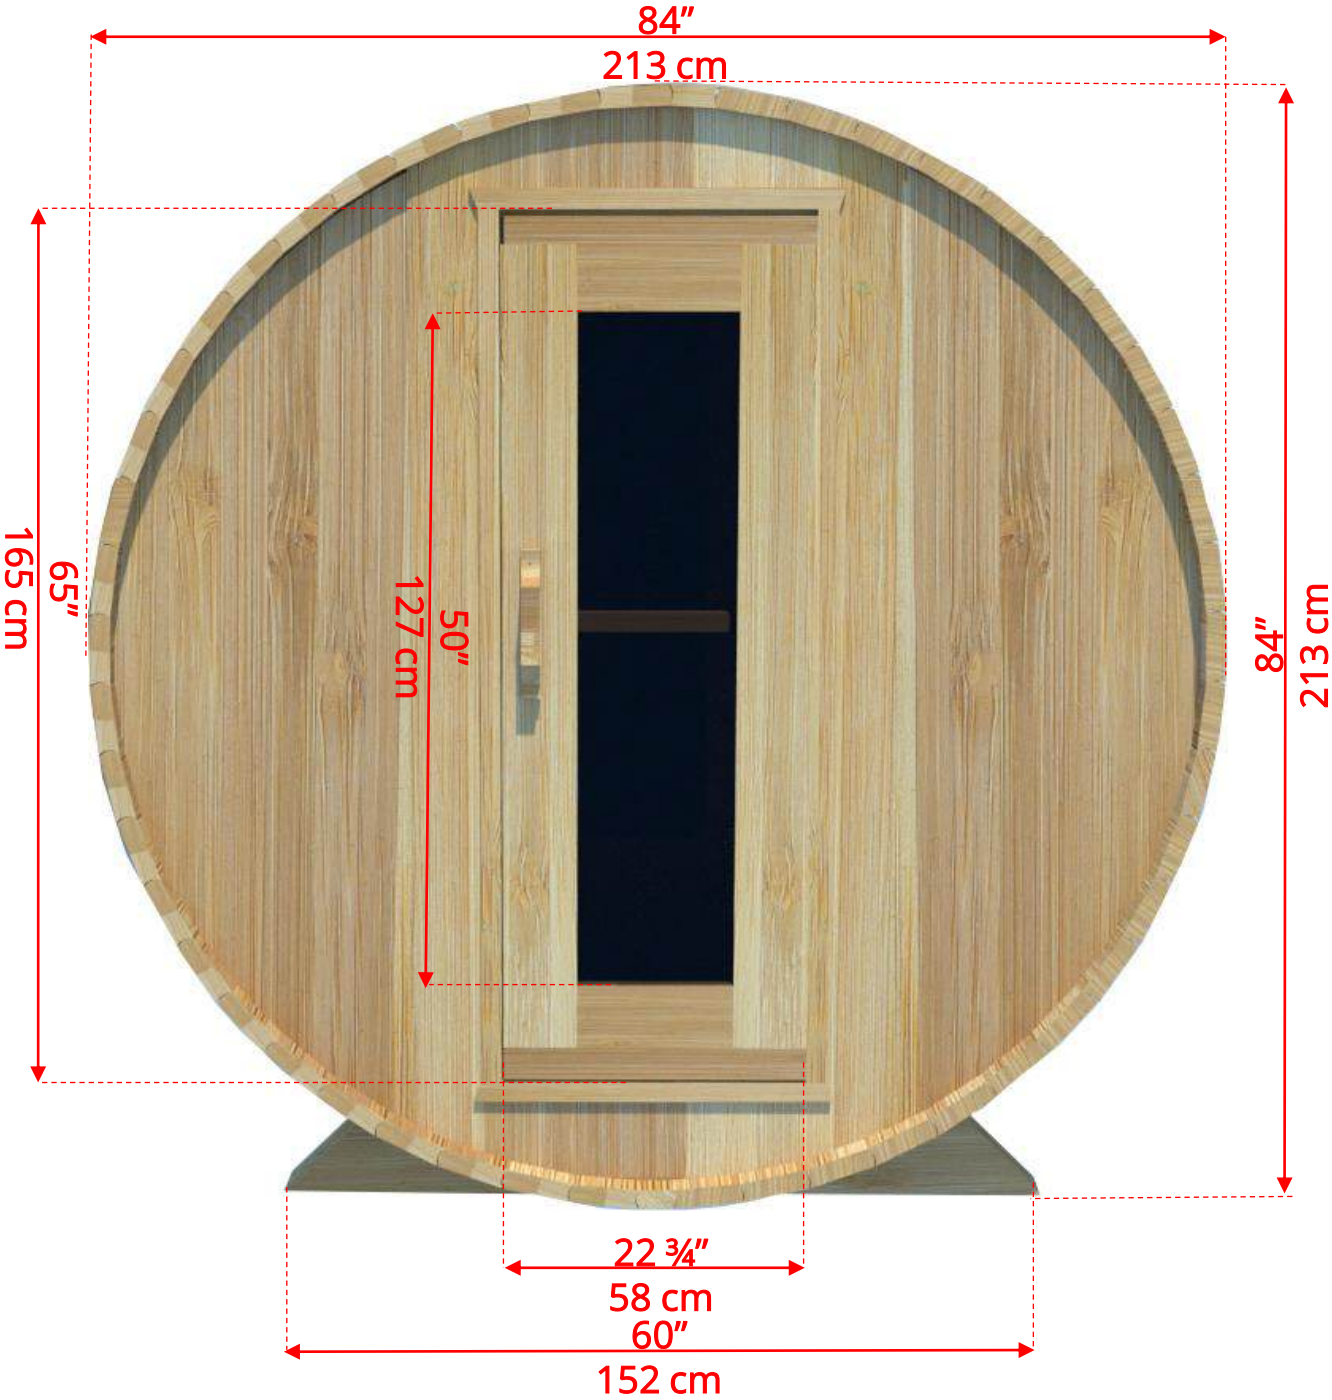

Lounge Sauna Benches

770PV/772PV

7'x7' (214cm) Panoramic Barrel Sauna

Lounge Sauna Benches

(Full length bench on both sides if wood or Floor Model Heater is chosen)

Please note that shorter bench is not adjustable!

770PV/772PV 7'x7' (214cm) Panoramic Barrel Sauna

2 Windows in Front Wall

(2 windows in front wall only available if wood or Floor Model Heater is chosen)

770PV/772PV 7'x7' (214cm) Panoramic Barrel Sauna

770PVC/772PVC

7'x7' (214cm) Panoramic Barrel Sauna with Changeroom

770PVC/772PVC

7'x7' (214cm) Panoramic Barrel Sauna with Changeroom

770PVC/772PVC

7'x7' (214cm) Barrel Sauna with Changeroom

Standard bench layout shown with optional sauna floor

770PVC/772PVC

7'x7' (214cm) Panoramic Barrel Sauna with Changeroom

(Full length bench on both sides if wood or Floor Model Heater is chosen)

770PVC/772PVC 7'x7' (214cm) Panoramic Barrel Sauna with Changeroom