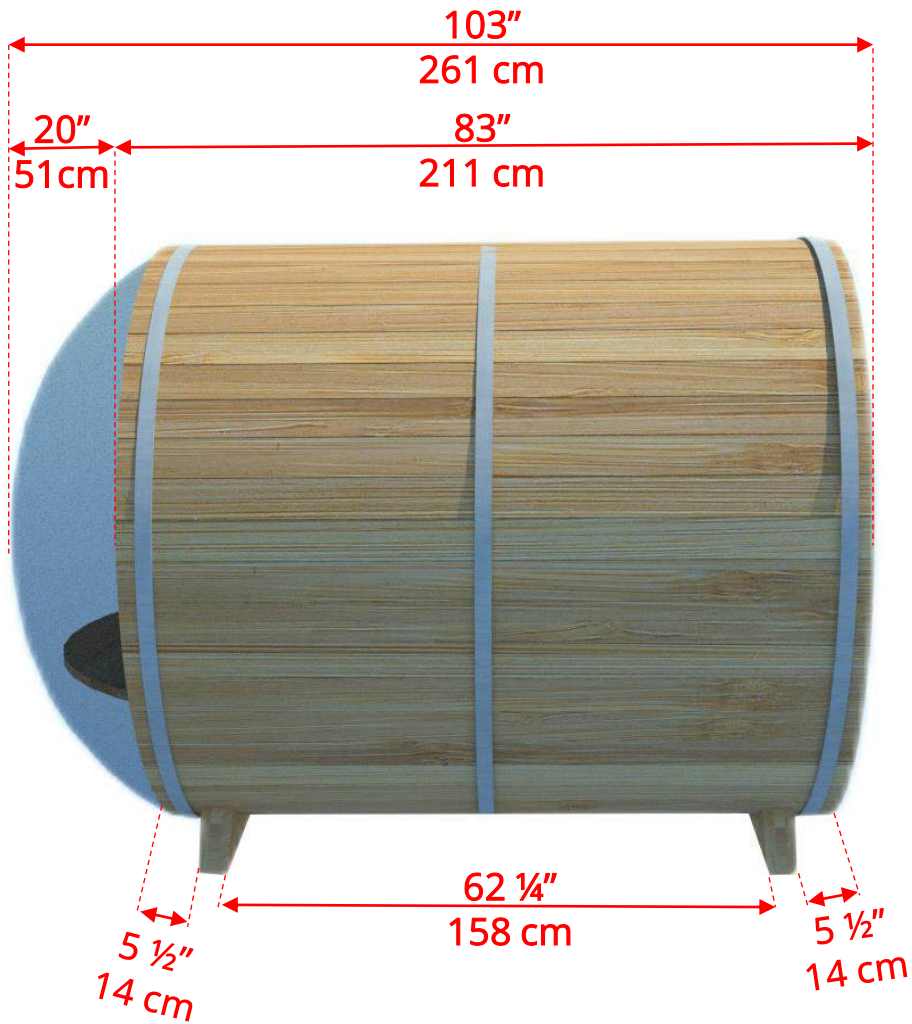

770PV/772PV 7'x7' (214cm) Panoramic Barrel Sauna

770PV/772PV 7'x7' (214cm) Panoramic Barrel Sauna

770PV/772PV

7'x7' (214cm) Panoramic Barrel Sauna

Standard bench layout shown with optional sauna floor

770PV/772PV 7'x7' (214cm) Panoramic Barrel Sauna

Standard bench layout shown with optional sauna floor

(Full length bench on both sides if wood or Floor Model Heater is chosen)

770PV/772PV 7'x7' (214cm) Panoramic Barrel Sauna

Panoramic Signature Sauna Benches

770PV/772PV 7'x7' (214cm) Panoramic Barrel Sauna

Panoramic Signature Sauna Benches

(Full length bench on both sides if wood or Floor Model Heater is chosen)

770PV/772PV 7'x7' (214cm) Panoramic Barrel Sauna

Lounge Sauna Benches

770PV/772PV

7'x7' (214cm) Panoramic Barrel Sauna

Lounge Sauna Benches

(Full length bench on both sides if wood or Floor Model Heater is chosen)

Please note that shorter bench is not adjustable!