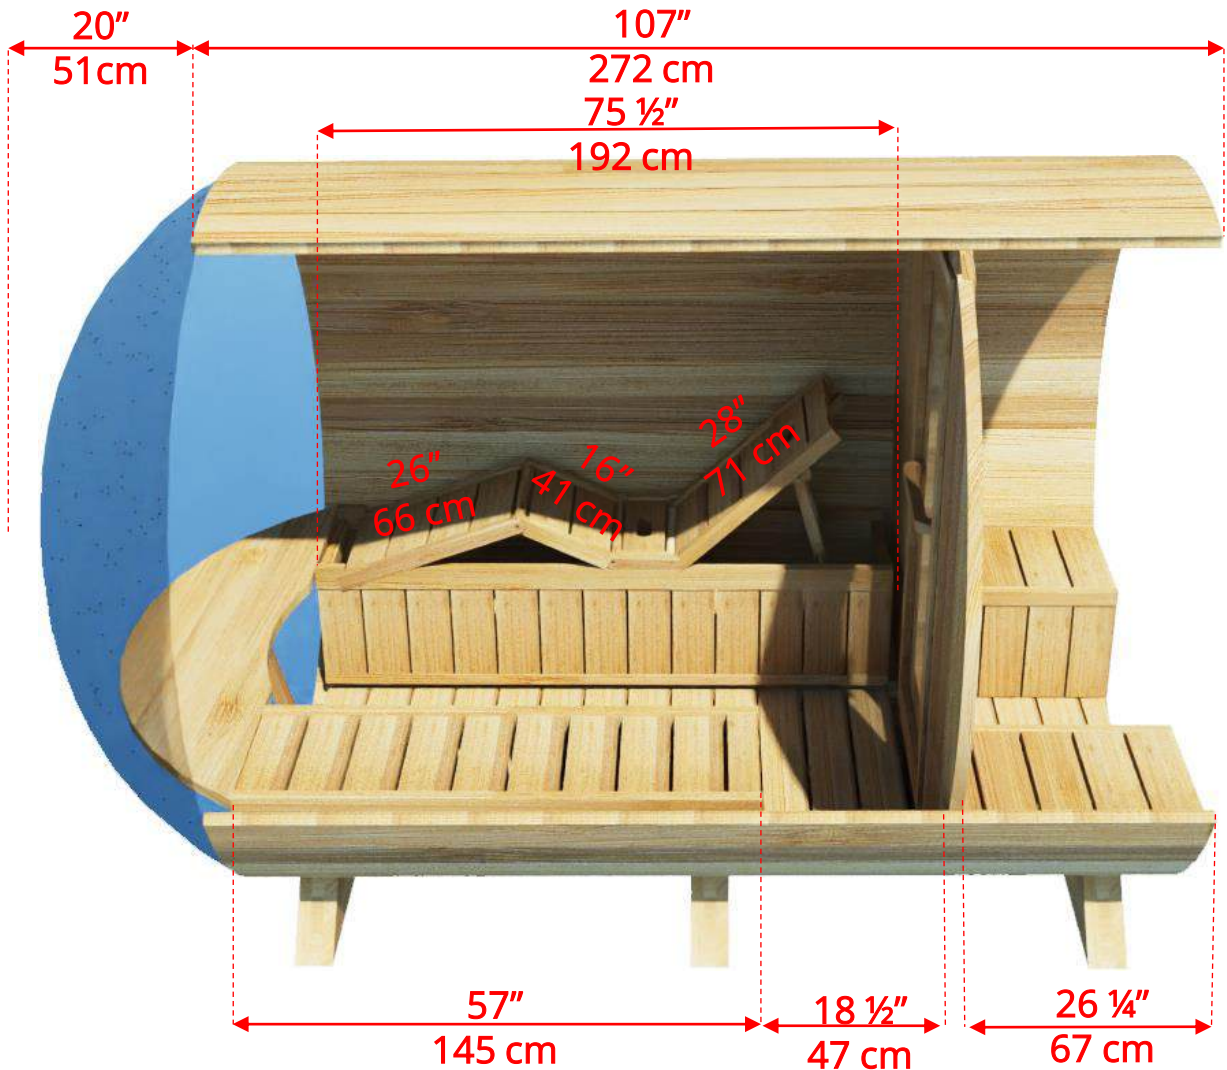

770PVP/772PVP 7'x7' (214cm) Panoramic Barrel Sauna with Porch

770PVP/772PVP

7'x7' (214cm) Panoramic Barrel Sauna with Porch

770PVP/772PVP

7'x7' (214cm) Panoramic Barrel Sauna with Porch

Standard bench layout shown with optional sauna floor

770PVP/772PVP 7'x7' (214cm) Panoramic Barrel Sauna with Porch

(Full length bench on both sides if wood or Floor Model Heater is chosen)

770PVP/772PVP

7'x7' (214cm) Panoramic Barrel Sauna with Porch

Panoramic Signature Sauna Benches

770PVP/772PVP

7'x7' (214cm) Panoramic Barrel Sauna with Porch

Panoramic Signature Sauna Benches

(Full length bench on both sides if wood or Floor Model Heater is chosen)

770PVP/772PVP

7'x7' (214cm) Panoramic Barrel Sauna with Porch

Lounge Sauna Benches

770PV/772PV

7'x7' (214cm) Panoramic Barrel Sauna

Lounge Sauna Benches

(Full length bench on both sides if wood or Floor Model Heater is chosen)

Please note that shorter bench is not adjustable!