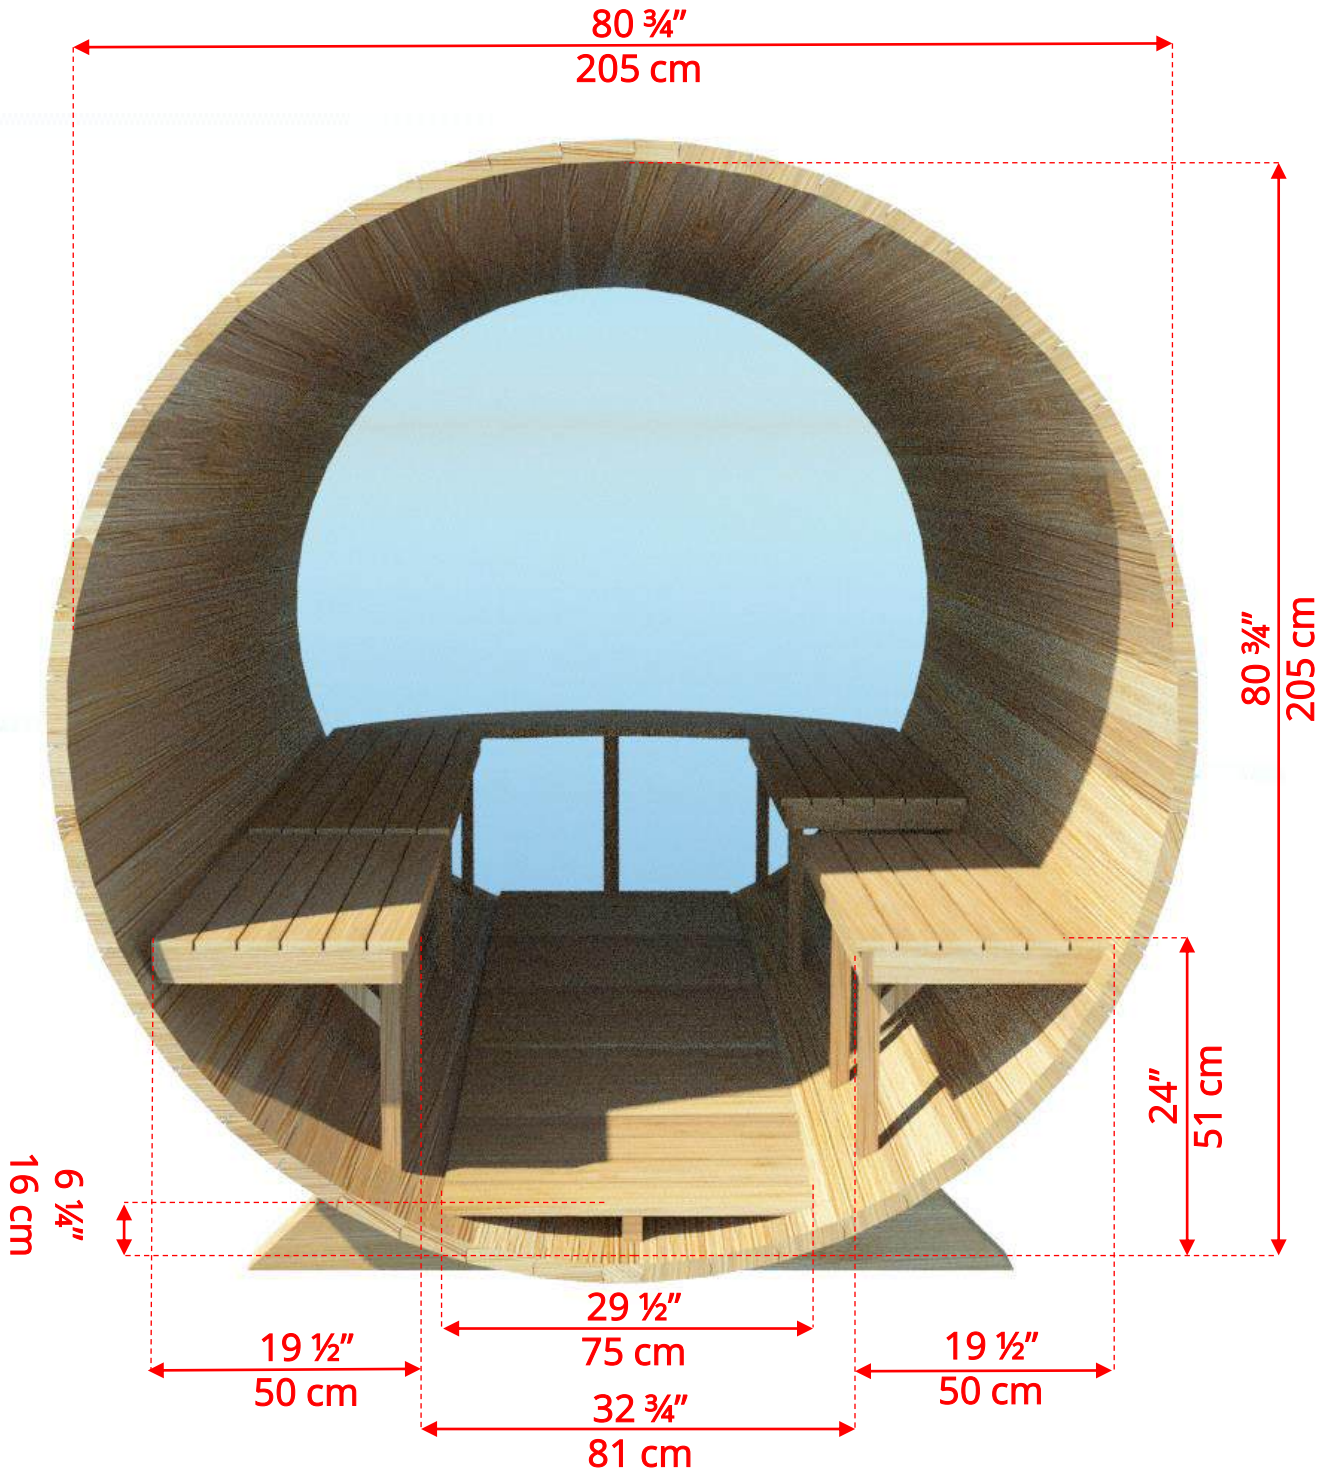

770PV/772PV 7'x7' (214cm) Panoramic Barrel Sauna

770PV/772PV 7'x7' (214cm) Panoramic Barrel Sauna

770PV/772PV

7'x7' (214cm) Panoramic Barrel Sauna

Standard bench layout shown with optional sauna floor

770PV/772PV 7'x7' (214cm) Panoramic Barrel Sauna

770PV/772PV 7'x7' (214cm) Panoramic Barrel Sauna

2 Windows in Front Wall

(2 windows in front wall only available if wood or Floor Model Heater is chosen)

770PV/772PV 7'x7' (214cm) Panoramic Barrel Sauna

770PVC/772PVC

7'x7' (214cm) Panoramic Barrel Sauna with Changeroom

770PVC/772PVC

7'x7' (214cm) Panoramic Barrel Sauna with Changeroom

770PVC/772PVC

7'x7' (214cm) Barrel Sauna with Changeroom

Standard bench layout shown with optional sauna floor

770PVC/772PVC

7'x7' (214cm) Panoramic Barrel Sauna with Changeroom

(Full length bench on both sides if wood or Floor Model Heater is chosen)

770PVC/772PVC 7'x7' (214cm) Panoramic Barrel Sauna with Changeroom