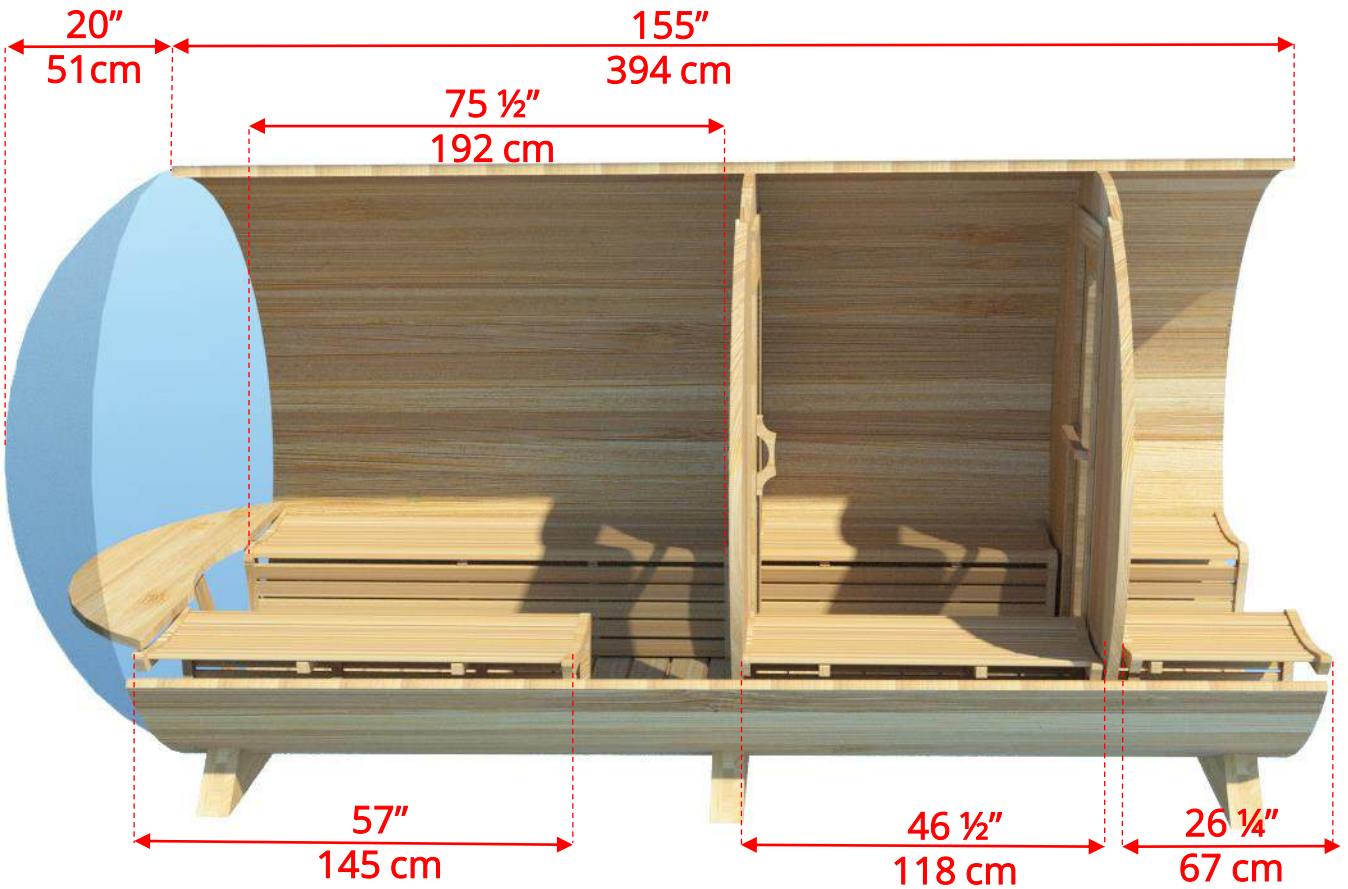

770PVCP/772PVCP

7'x7' (214cm) Panoramic Barrel Sauna with Changeroom & Porch

Panoramic Signature Sauna Benches

(Full length bench on both sides if wood or Floor Model Heater is chosen)