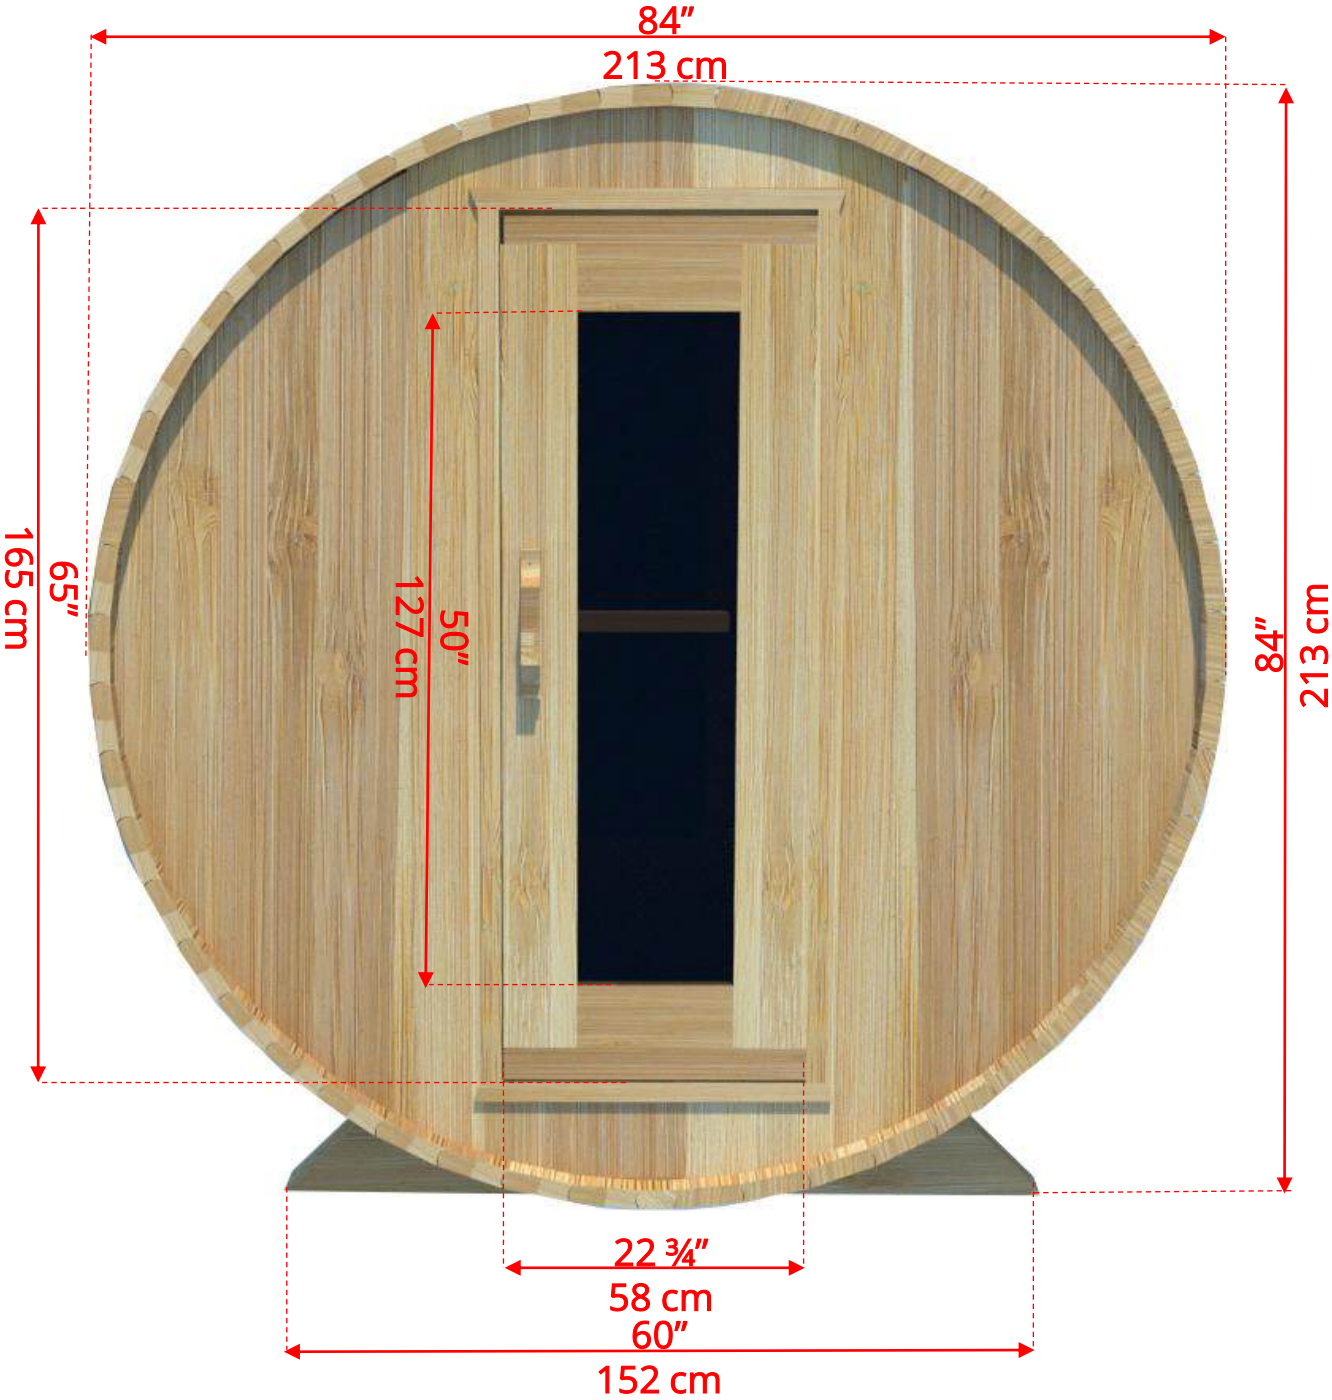

770PV/772PV 7'x7' (214cm) Panoramic Barrel Sauna

770PV/772PV 7'x7' (214cm) Panoramic Barrel Sauna

770PV/772PV

7'x7' (214cm) Panoramic Barrel Sauna

Standard bench layout shown with optional sauna floor

770PV/772PV 7'x7' (214cm) Panoramic Barrel Sauna

Standard bench layout shown with optional sauna floor

(Full length bench on both sides if wood or Floor Model Heater is chosen)

770PV/772PV 7'x7' (214cm) Panoramic Barrel Sauna

Panoramic Signature Sauna Benches

770PV/772PV 7'x7' (214cm) Panoramic Barrel Sauna

Panoramic Signature Sauna Benches

(Full length bench on both sides if wood or Floor Model Heater is chosen)

770PV/772PV 7'x7' (214cm) Panoramic Barrel Sauna

Lounge Sauna Benches

770PV/772PV

7'x7' (214cm) Panoramic Barrel Sauna

Lounge Sauna Benches

(Full length bench on both sides if wood or Floor Model Heater is chosen)

Please note that shorter bench is not adjustable!