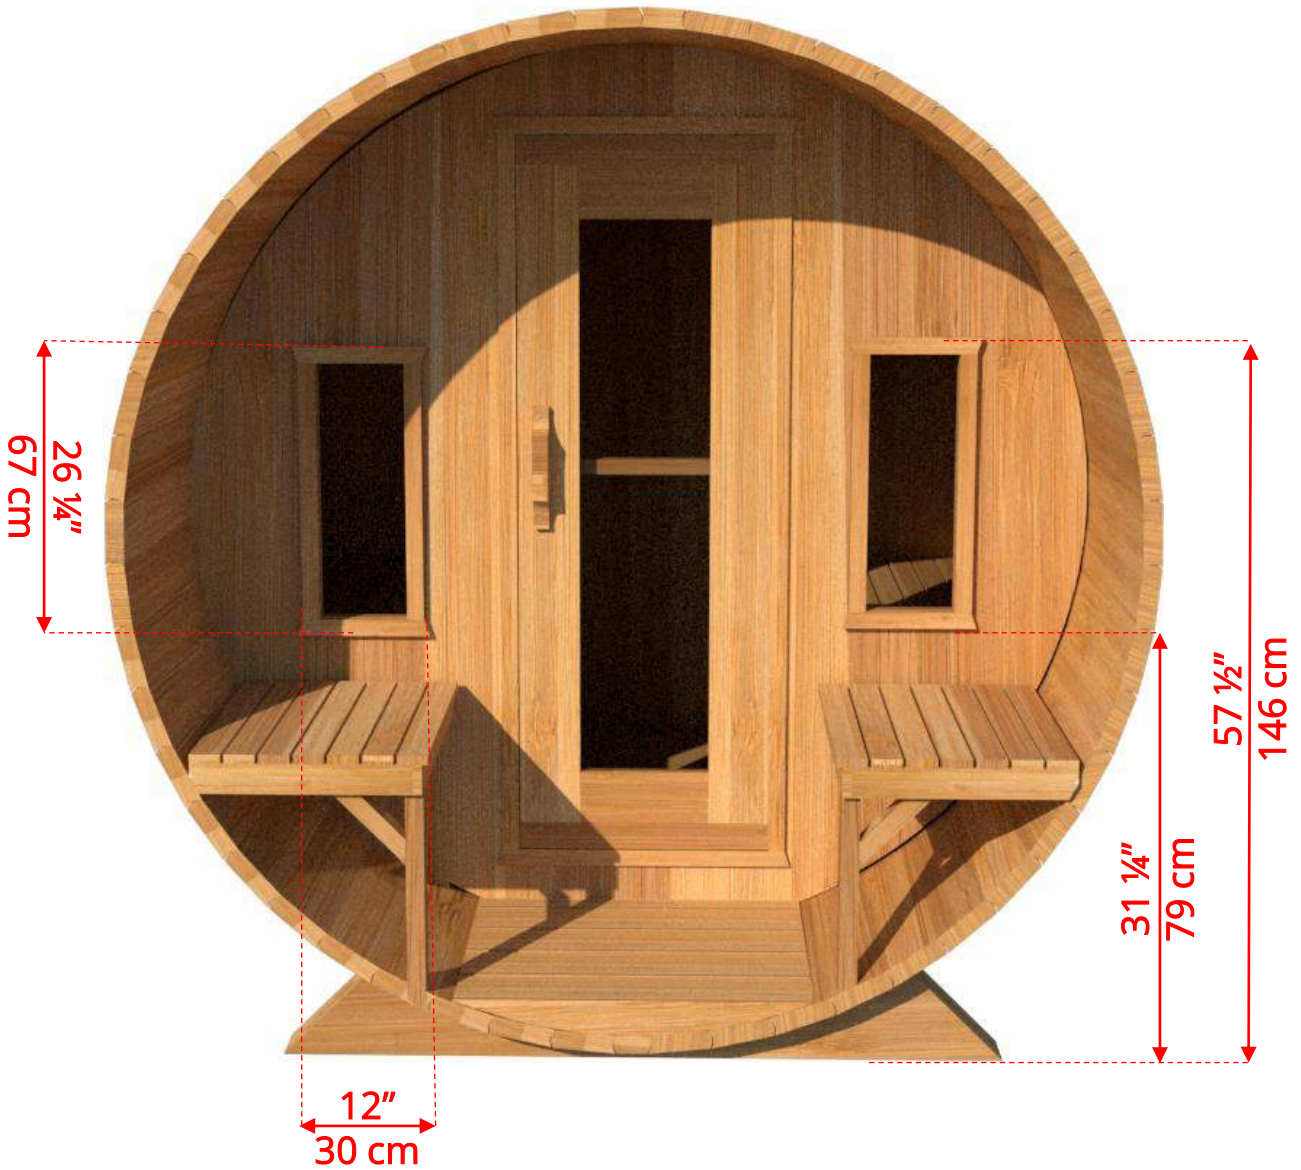

770PVP/772PVP

7'x7' (214cm) Panoramic Barrel Sauna with Porch

Panoramic Signature Sauna Benches

(Full length bench on both sides if wood or Floor Model Heater is chosen)

770PVP/772PVP

7'x7' (214cm) Panoramic Barrel Sauna with Porch

Lounge Sauna Benches

770PV/772PV

7'x7' (214cm) Panoramic Barrel Sauna

Lounge Sauna Benches

(Full length bench on both sides if wood or Floor Model Heater is chosen)

Please note that shorter bench is not adjustable!

770PV/772PV 7'x7' (214cm) Panoramic Barrel Sauna

2 Windows in Front Wall

(2 windows in front wall only available if wood or Floor Model Heater is chosen)

770PV/772PV 7'x7' (214cm) Panoramic Barrel Sauna

770PVC/772PVC

7'x7' (214cm) Panoramic Barrel Sauna with Changeroom

770PVC/772PVC

7'x7' (214cm) Panoramic Barrel Sauna with Changeroom

770PVC/772PVC

7'x7' (214cm) Barrel Sauna with Changeroom

Standard bench layout shown with optional sauna floor