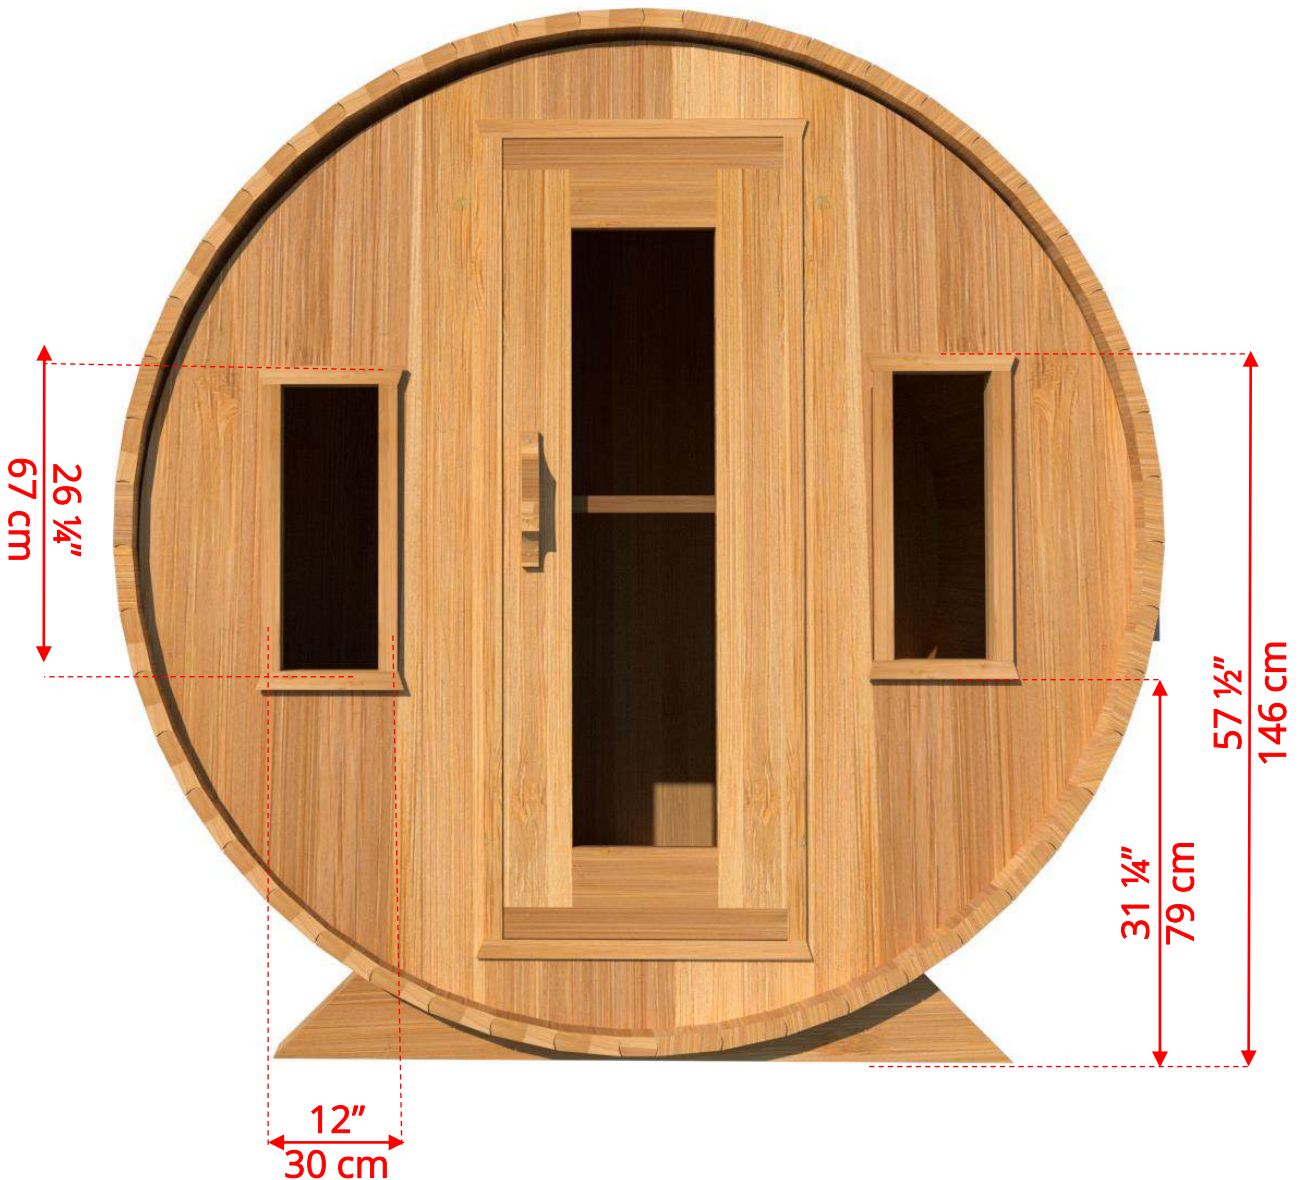

770PV/772PV 7'x7' (214cm) Panoramic Barrel Sauna

Panoramic Signature Sauna Benches

(Full length bench on both sides if wood or Floor Model Heater is chosen)

770PV/772PV 7'x7' (214cm) Panoramic Barrel Sauna

Lounge Sauna Benches

770PV/772PV

7'x7' (214cm) Panoramic Barrel Sauna

Lounge Sauna Benches

(Full length bench on both sides if wood or Floor Model Heater is chosen)

Please note that shorter bench is not adjustable!

770PV/772PV 7'x7' (214cm) Panoramic Barrel Sauna

2 Windows in Front Wall

(2 windows in front wall only available if wood or Floor Model Heater is chosen)

770PV/772PV

7'x7' (214cm) Panoramic Barrel Sauna

Please note – Drawing shows sauna room measurements only.

770PVP/772PVP 7'x7' (214cm) Panoramic Barrel Sauna with Porch

770PVP/772PVP

7'x7' (214cm) Panoramic Barrel Sauna with Porch

770PVP/772PVP

7'x7' (214cm) Panoramic Barrel Sauna with Porch

Standard bench layout shown with optional sauna floor