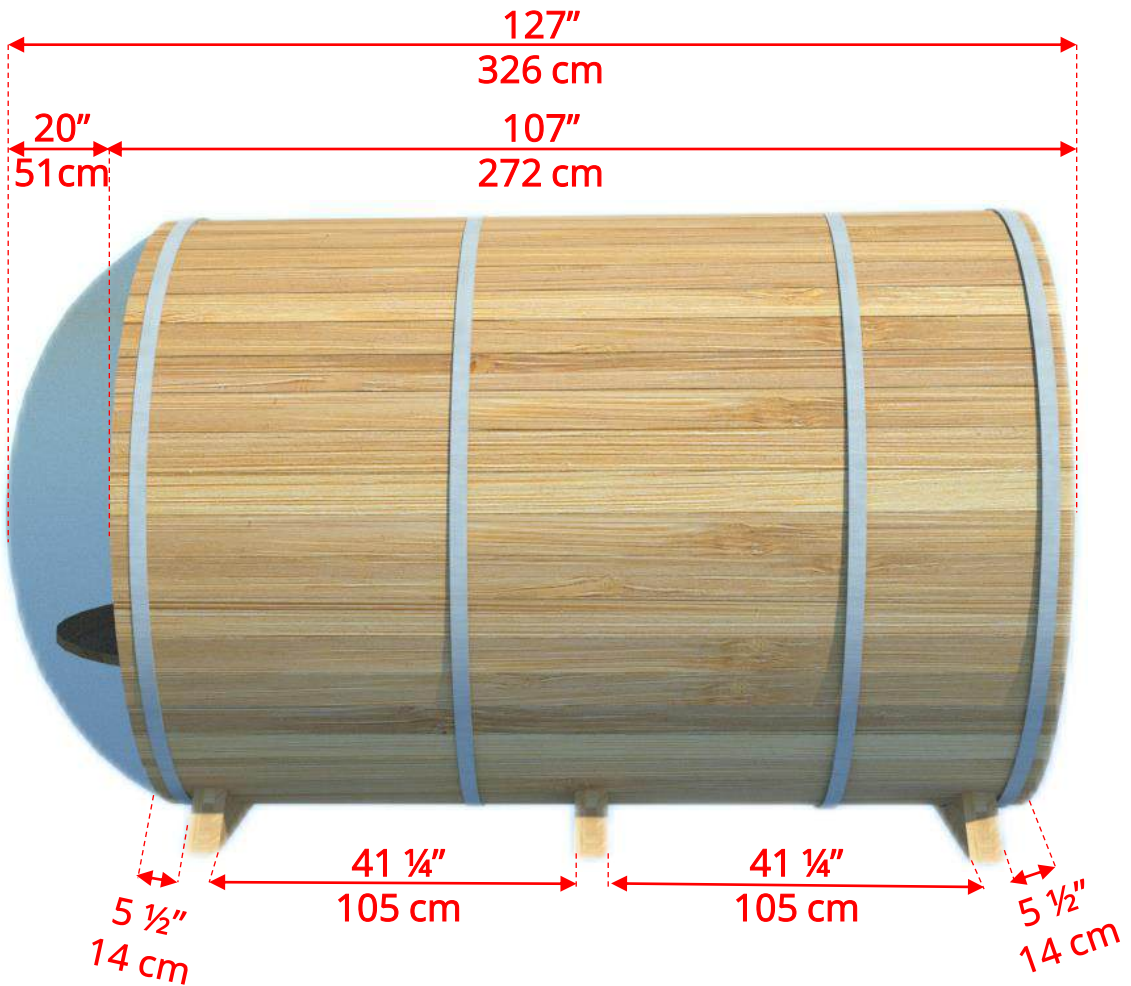

Lounge Sauna Benches

770PV/772PV

7'x7' (214cm) Panoramic Barrel Sauna

Lounge Sauna Benches

(Full length bench on both sides if wood or Floor Model Heater is chosen)

Please note that shorter bench is not adjustable!

770PV/772PV 7'x7' (214cm) Panoramic Barrel Sauna

2 Windows in Front Wall

(2 windows in front wall only available if wood or Floor Model Heater is chosen)

770PV/772PV

7'x7' (214cm) Panoramic Barrel Sauna

Please note – Drawing shows sauna room measurements only.

770PVP/772PVP 7'x7' (214cm) Panoramic Barrel Sauna with Porch

770PVP/772PVP

7'x7' (214cm) Panoramic Barrel Sauna with Porch

770PVP/772PVP

7'x7' (214cm) Panoramic Barrel Sauna with Porch

Standard bench layout shown with optional sauna floor