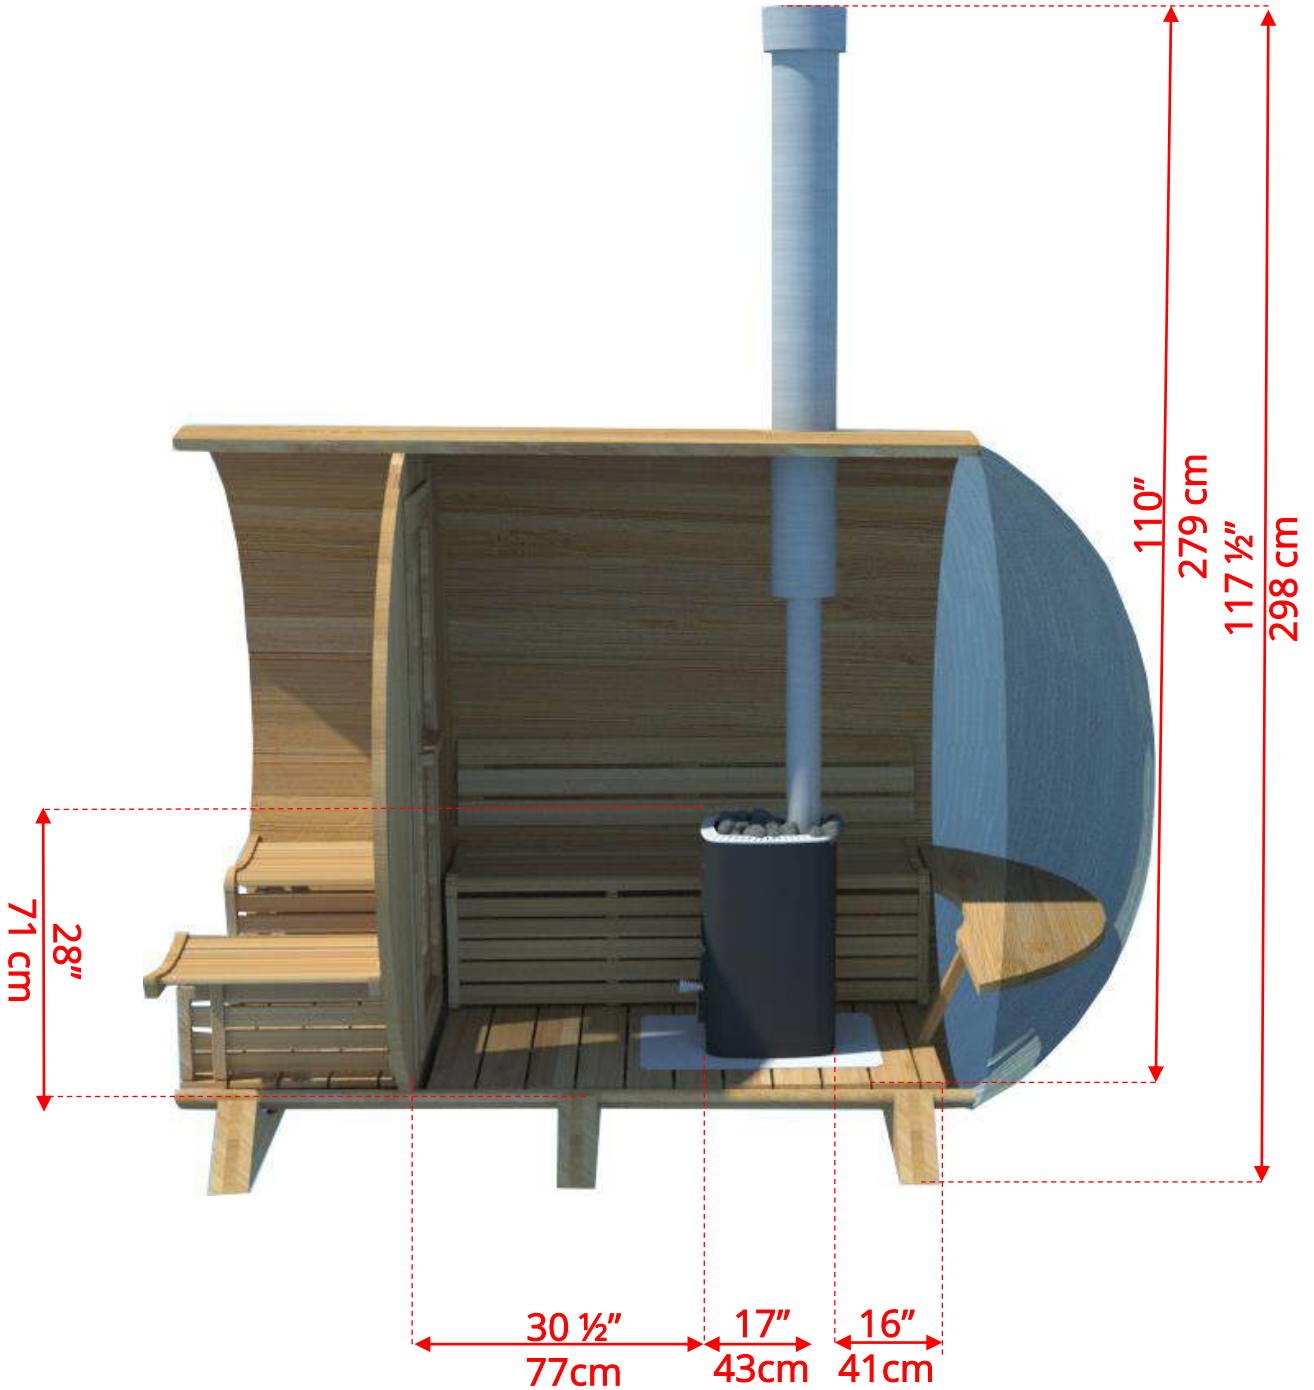

770PVP/772PVP

7'x7' (214cm) Panoramic Barrel Sauna with Porch

Panoramic Signature Sauna Benches

(Full length bench on both sides if wood or Floor Model Heater is chosen)

770PVP/772PVP

7'x7' (214cm) Panoramic Barrel Sauna with Porch

Lounge Sauna Benches

770PV/772PV

7'x7' (214cm) Panoramic Barrel Sauna

Lounge Sauna Benches

(Full length bench on both sides if wood or Floor Model Heater is chosen)

Please note that shorter bench is not adjustable!

770PV/772PV 7'x7' (214cm) Panoramic Barrel Sauna

2 Windows in Front Wall

(2 windows in front wall only available if wood or Floor Model Heater is chosen)

770PV/772PV 7'x7' (214cm) Panoramic Barrel Sauna

770PVC/772PVC

7'x7' (214cm) Panoramic Barrel Sauna with Changeroom

770PVC/772PVC

7'x7' (214cm) Panoramic Barrel Sauna with Changeroom

770PVC/772PVC

7'x7' (214cm) Barrel Sauna with Changeroom

Standard bench layout shown with optional sauna floor