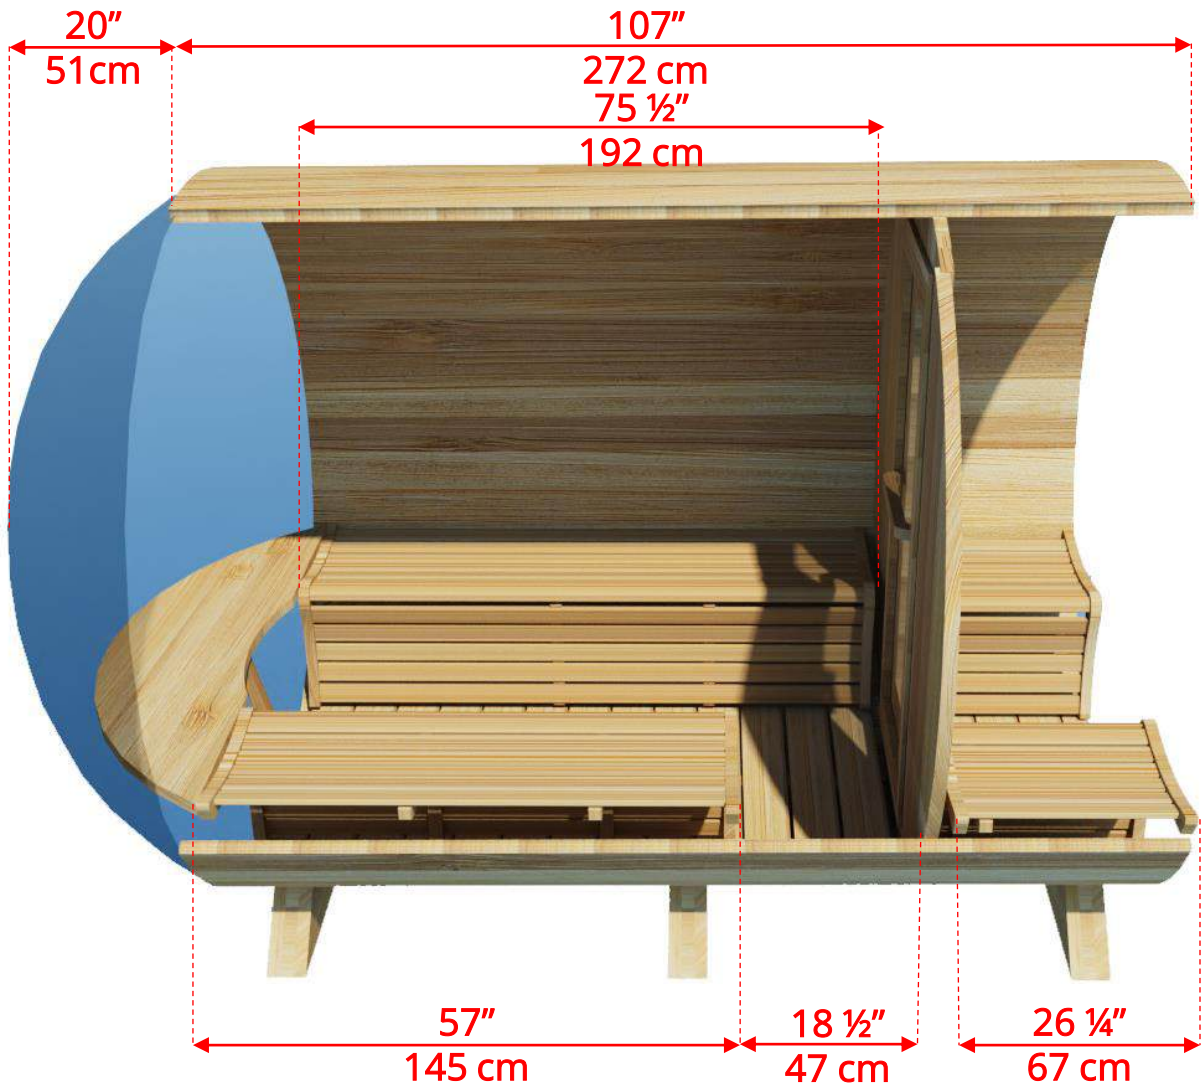

770PVP/772PVP 7'x7' (214cm) Panoramic Barrel Sauna with Porch

770PVP/772PVP

7'x7' (214cm) Panoramic Barrel Sauna with Porch

770PVP/772PVP

7'x7' (214cm) Panoramic Barrel Sauna with Porch

Standard bench layout shown with optional sauna floor

770PVP/772PVP 7'x7' (214cm) Panoramic Barrel Sauna with Porch

(Full length bench on both sides if wood or Floor Model Heater is chosen)

770PVP/772PVP

7'x7' (214cm) Panoramic Barrel Sauna with Porch

Panoramic Signature Sauna Benches

770PVP/772PVP

7'x7' (214cm) Panoramic Barrel Sauna with Porch

Panoramic Signature Sauna Benches

(Full length bench on both sides if wood or Floor Model Heater is chosen)

770PVP/772PVP

7'x7' (214cm) Panoramic Barrel Sauna with Porch

Lounge Sauna Benches

770PV/772PV

7'x7' (214cm) Panoramic Barrel Sauna

Lounge Sauna Benches

(Full length bench on both sides if wood or Floor Model Heater is chosen)

Please note that shorter bench is not adjustable!