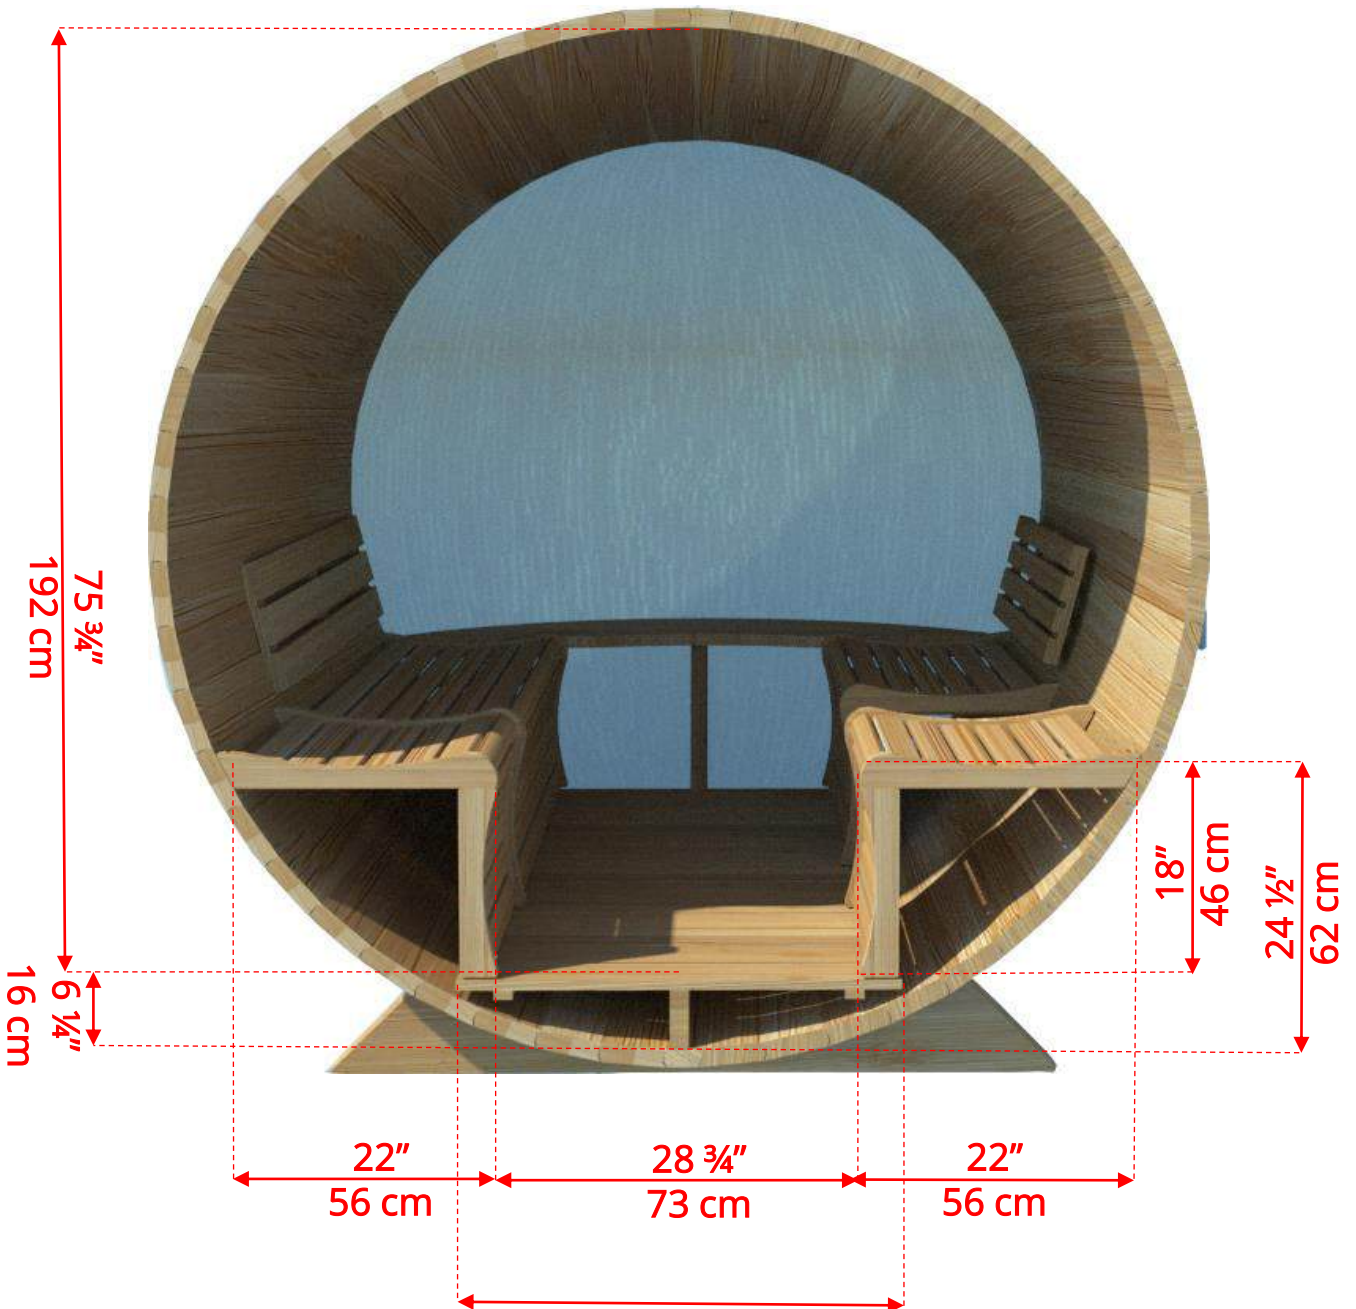

770PV/772PV 7'x7' (214cm) Panoramic Barrel Sauna

770PV/772PV 7'x7' (214cm) Panoramic Barrel Sauna

770PV/772PV

7'x7' (214cm) Panoramic Barrel Sauna

Standard bench layout shown with optional sauna floor

770PV/772PV 7'x7' (214cm) Panoramic Barrel Sauna

770PVC/772PVC

7'x7' (214cm) Panoramic Barrel Sauna with Changeroom

Please note – Drawing shows sauna room measurements only.

770PVCP/772PVCP 7'x7' (214cm) Panoramic Barrel Sauna with Changeroom & Porch

770PVCP/772PVCP

7'x7' (214cm) Panoramic Barrel Sauna with Changeroom & Porch

7'x7' (214cm) Panoramic Barrel Sauna with Changeroom & Porch

Standard bench layout shown with optional sauna floor

770PVCP/772PVCP

7'x7' (214cm) Panoramic Barrel Sauna with Changeroom & Porch

(Full length bench on both sides if wood or Floor Model Heater is chosen)

770PVCP/772PVCP 7'x7' (214cm) Panoramic Barrel Sauna with Changeroom & Porch

Panoramic Signature Sauna Benches

770PVCP/772PVCP

7'x7' (214cm) Panoramic Barrel Sauna with Changeroom & Porch