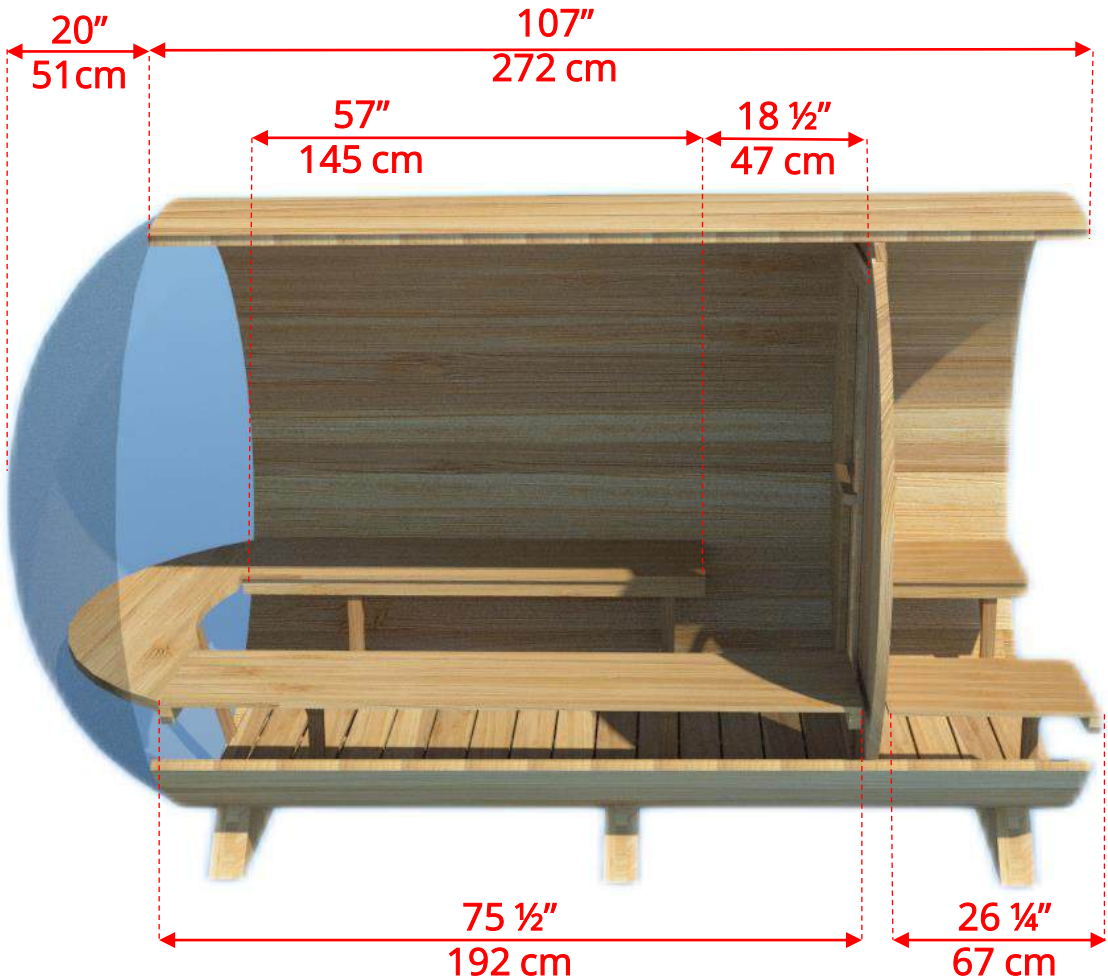

770PV/772PV 7'x7' (214cm) Panoramic Barrel Sauna

2 Windows in Front Wall

(2 windows in front wall only available if wood or Floor Model Heater is chosen)

770PV/772PV

7'x7' (214cm) Panoramic Barrel Sauna

Please note – Drawing shows sauna room measurements only.

770PVP/772PVP 7'x7' (214cm) Panoramic Barrel Sauna with Porch

770PVP/772PVP

7'x7' (214cm) Panoramic Barrel Sauna with Porch

770PVP/772PVP

7'x7' (214cm) Panoramic Barrel Sauna with Porch

Standard bench layout shown with optional sauna floor

770PVP/772PVP 7'x7' (214cm) Panoramic Barrel Sauna with Porch

(Full length bench on both sides if wood or Floor Model Heater is chosen)

770PVP/772PVP

7'x7' (214cm) Panoramic Barrel Sauna with Porch

Panoramic Signature Sauna Benches

770PVP/772PVP

7'x7' (214cm) Panoramic Barrel Sauna with Porch

Panoramic Signature Sauna Benches

(Full length bench on both sides if wood or Floor Model Heater is chosen)

770PVP/772PVP

7'x7' (214cm) Panoramic Barrel Sauna with Porch