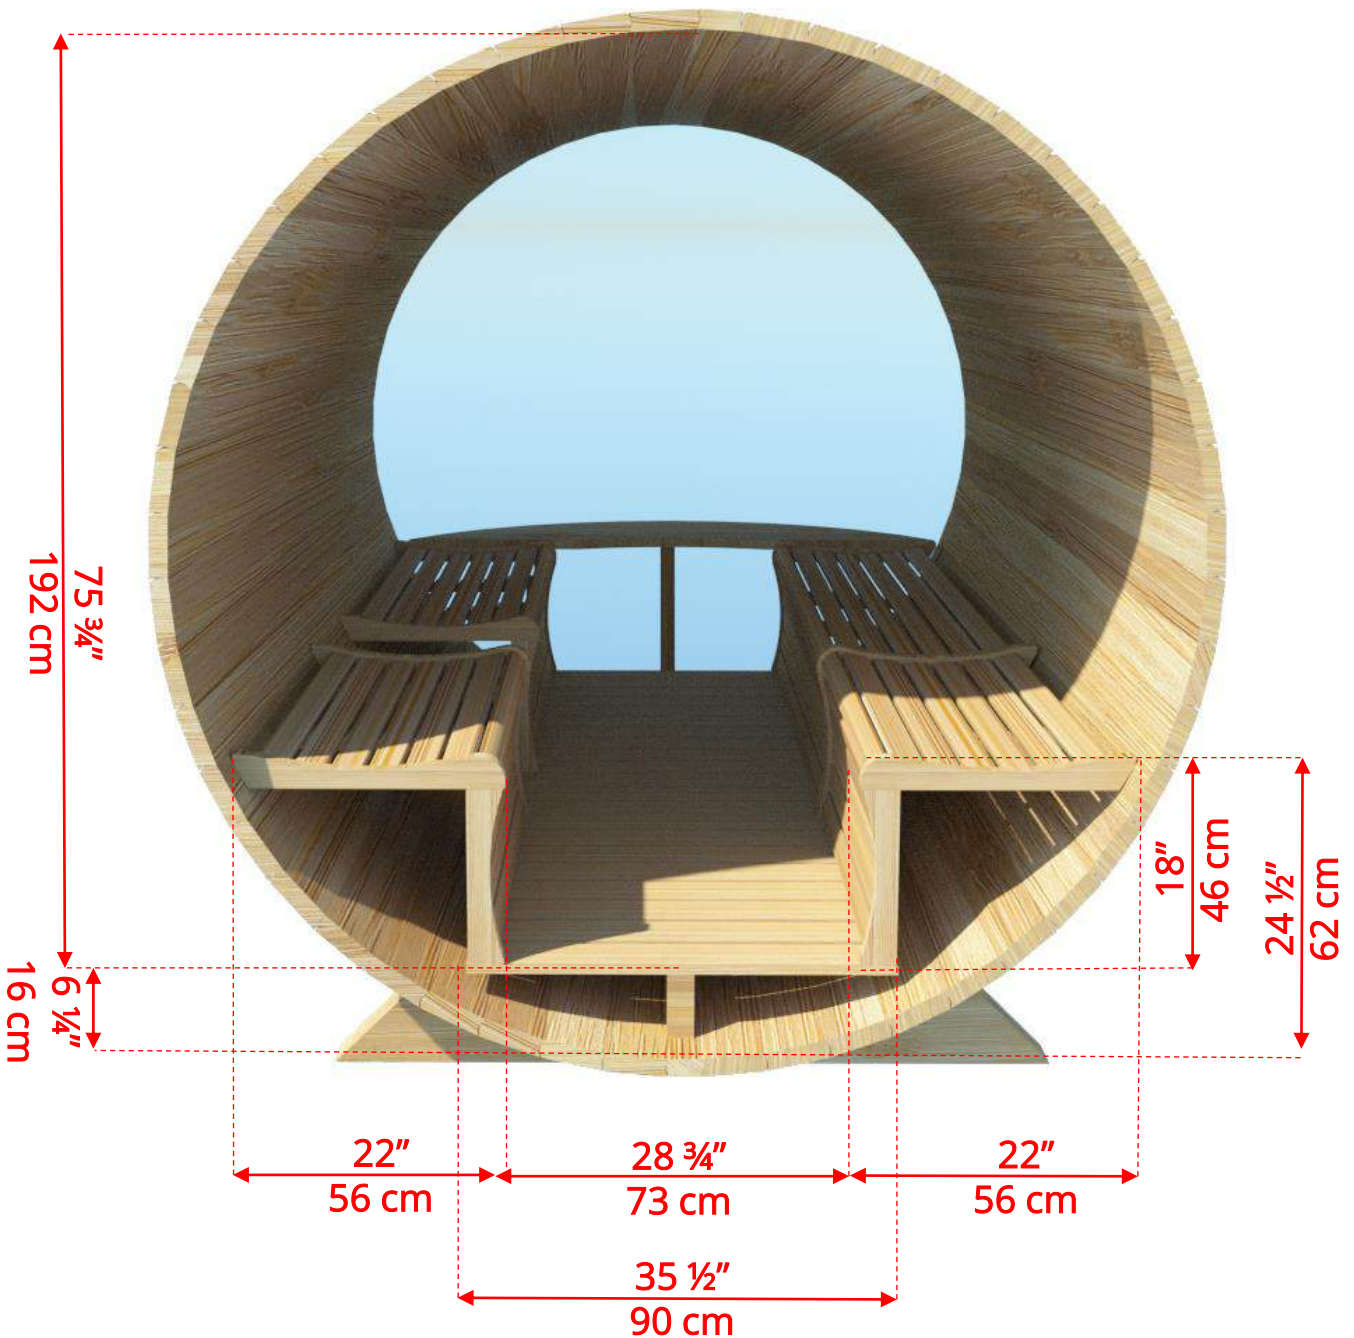

770PV/772PV 7'x7' (214cm) Panoramic Barrel Sauna

770PV/772PV 7'x7' (214cm) Panoramic Barrel Sauna

770PV/772PV

7'x7' (214cm) Panoramic Barrel Sauna

Standard bench layout shown with optional sauna floor

770PV/772PV 7'x7' (214cm) Panoramic Barrel Sauna

7'x7' (214cm) Panoramic Barrel Sauna with Changeroom

770PVC/772PVC

7'x7' (214cm) Panoramic Barrel Sauna with Changeroom

770PVC/772PVC

7'x7' (214cm) Barrel Sauna with Changeroom

Standard bench layout shown with optional sauna floor

770PVC/772PVC

7'x7' (214cm) Panoramic Barrel Sauna with Changeroom

(Full length bench on both sides if wood or Floor Model Heater is chosen)

770PVC/772PVC 7'x7' (214cm) Panoramic Barrel Sauna with Changeroom

Panoramic Signature Sauna Benches

770PVC/772PVC

7'x7' (214cm) Panoramic Barrel Sauna with Changeroom

Panoramic Signature Sauna Benches

(Full length bench on both sides if wood or Floor Model Heater is chosen)