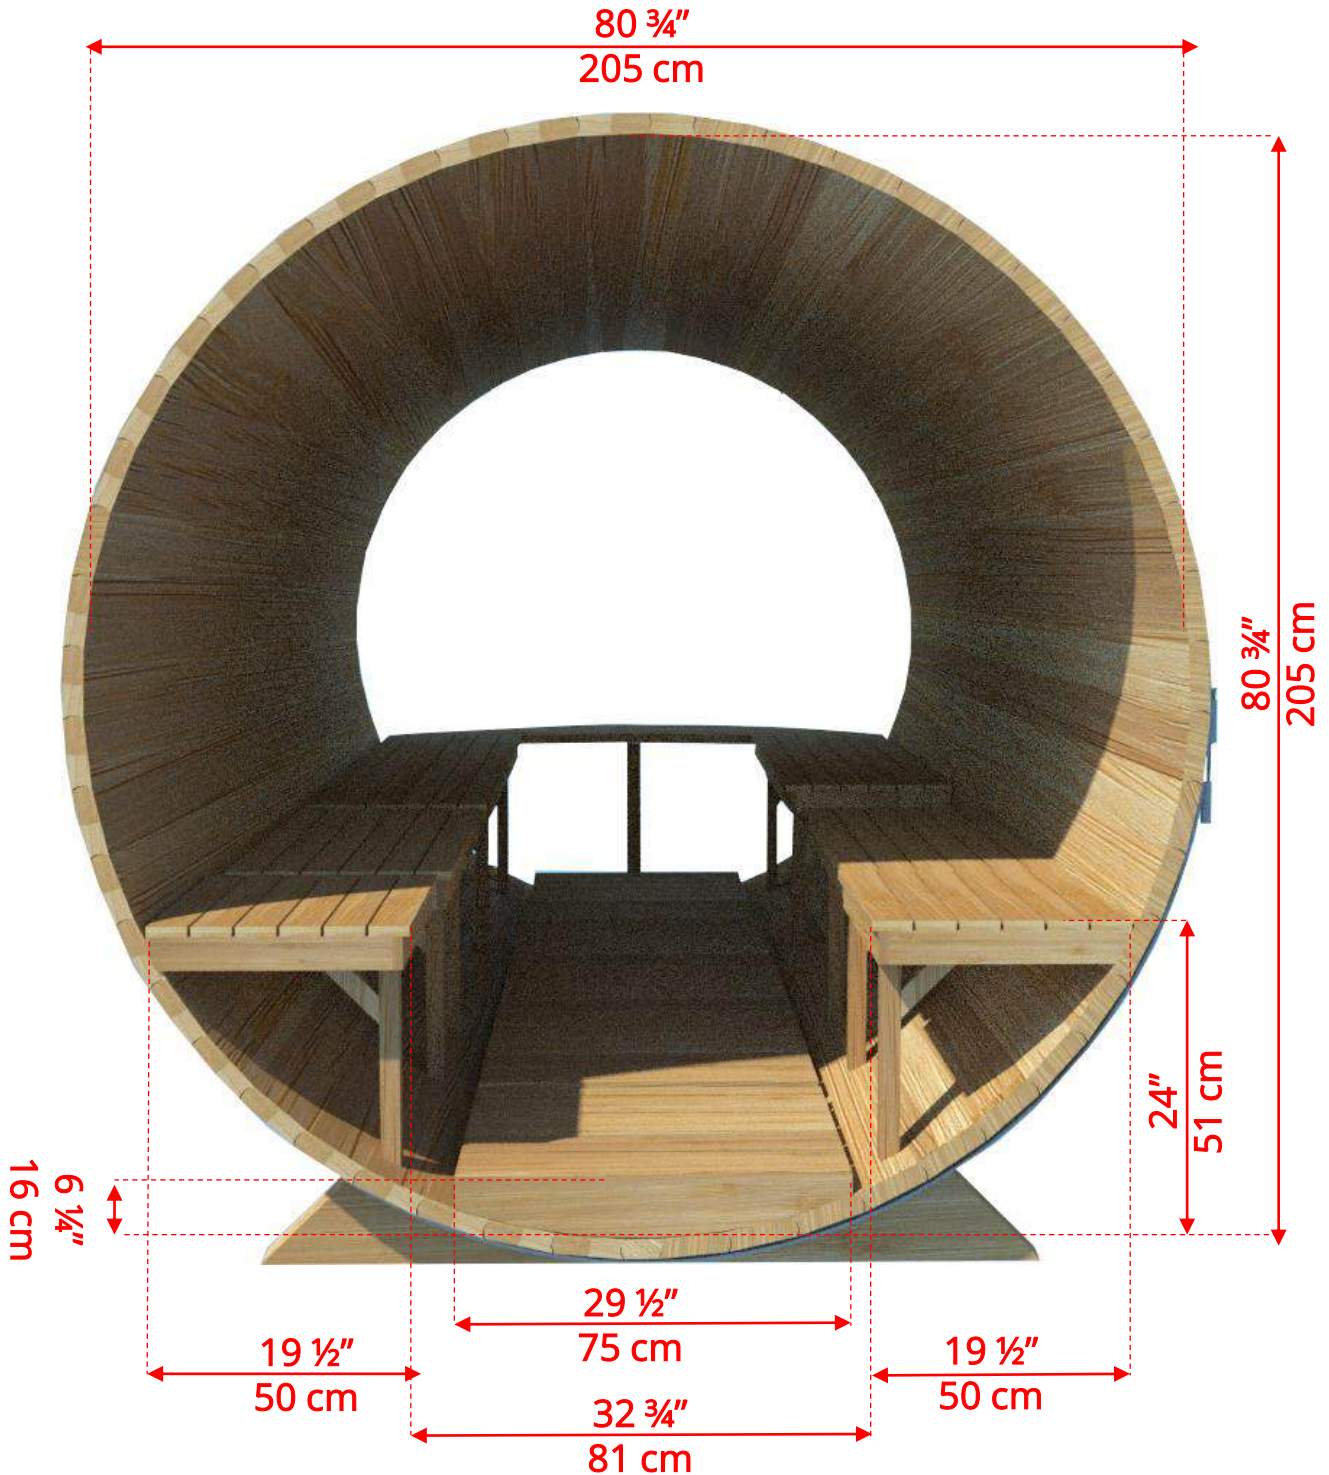

770PV/772PV 7'x7' (214cm) Panoramic Barrel Sauna

770PV/772PV 7'x7' (214cm) Panoramic Barrel Sauna

770PV/772PV

7'x7' (214cm) Panoramic Barrel Sauna

Standard bench layout shown with optional sauna floor

770PV/772PV 7'x7' (214cm) Panoramic Barrel Sauna

Please note that shorter bench and Changeroom benches are not adjustable!

770PVC/772PVC 7'x7' (214cm) Panoramic Barrel Sauna with Changeroom

2 Windows in Front Wall

2 windows not available on changerroom wall if electric heater is chosen

770PVC/772PVC

7'x7' (214cm) Panoramic Barrel Sauna with Changeroom

Please note – Drawing shows sauna room measurements only.

770PVCP/772PVCP 7'x7' (214cm) Panoramic Barrel Sauna with Changeroom & Porch

770PVCP/772PVCP

7'x7' (214cm) Panoramic Barrel Sauna with Changeroom & Porch

7'x7' (214cm) Panoramic Barrel Sauna with Changeroom & Porch

Standard bench layout shown with optional sauna floor

770PVCP/772PVCP

7'x7' (214cm) Panoramic Barrel Sauna with Changeroom & Porch