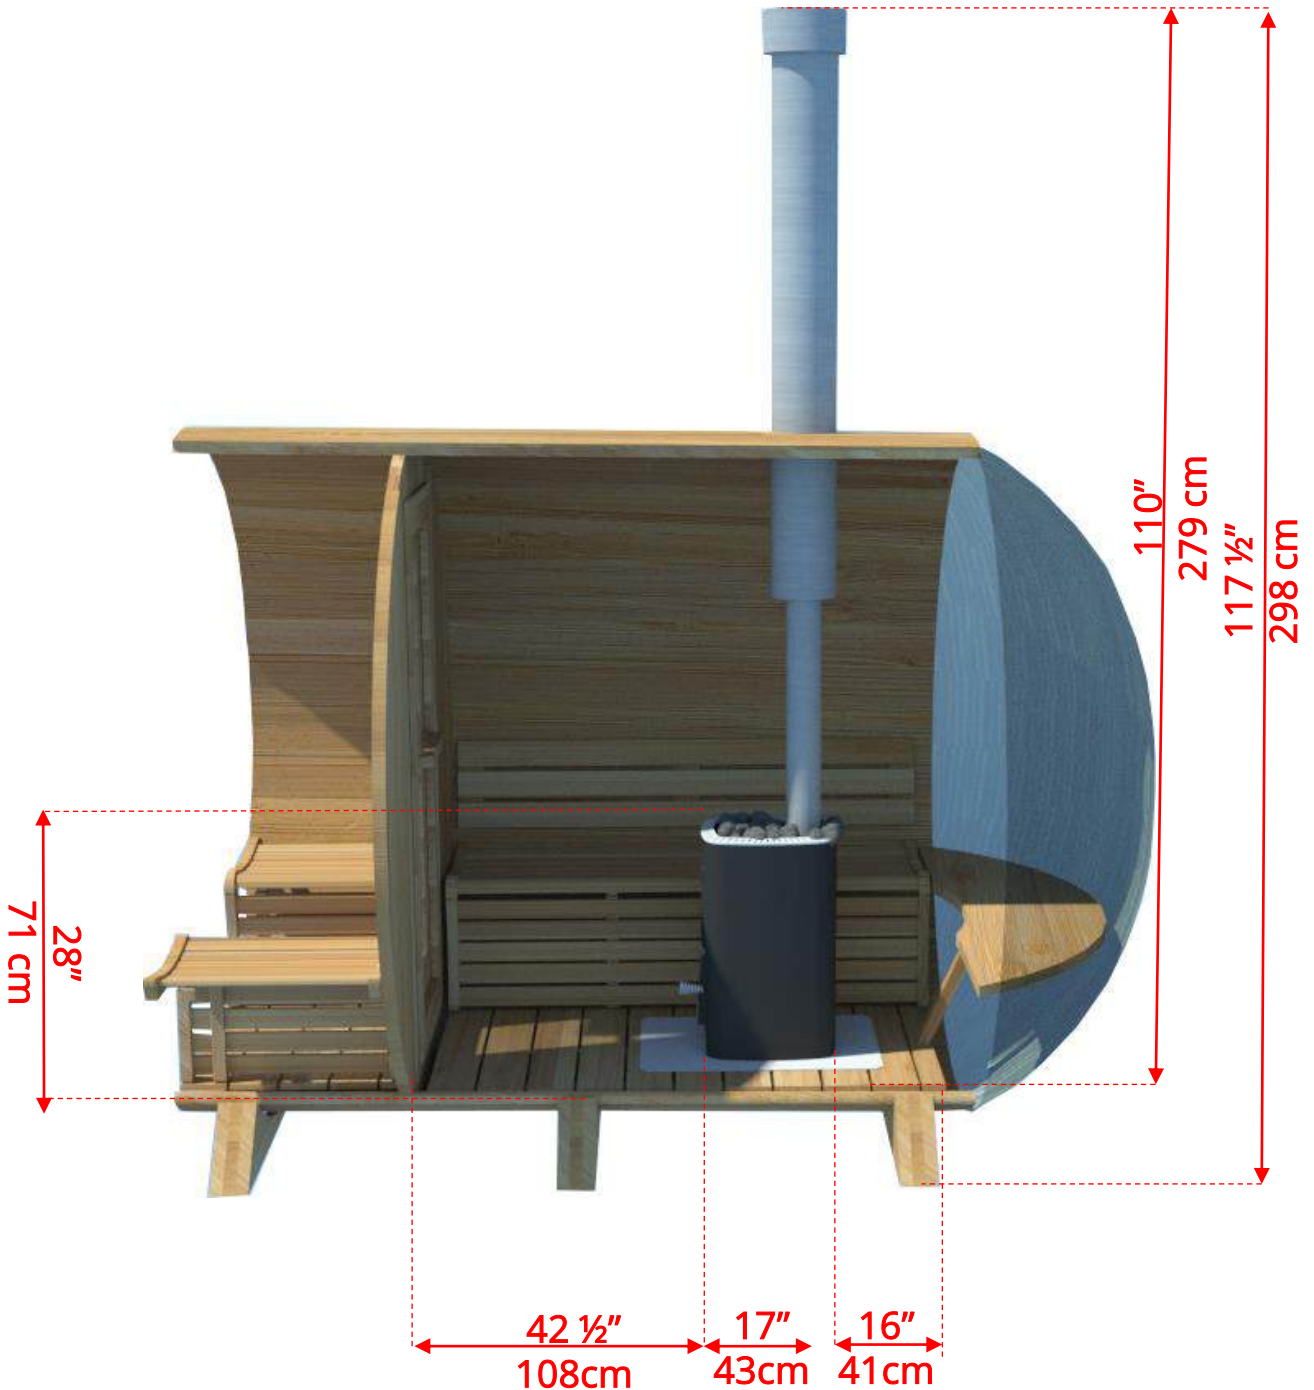

Lounge Sauna Benches

770PV/772PV

7'x7' (214cm) Panoramic Barrel Sauna

Lounge Sauna Benches

(Full length bench on both sides if wood or Floor Model Heater is chosen)

Please note that shorter bench is not adjustable!

770PV/772PV 7'x7' (214cm) Panoramic Barrel Sauna

2 Windows in Front Wall

(2 windows in front wall only available if wood or Floor Model Heater is chosen)

770PV/772PV

7'x7' (214cm) Panoramic Barrel Sauna

Please note – Drawing shows sauna room measurements only.

770PVP/772PVP 7'x7' (214cm) Panoramic Barrel Sauna with Porch

770PVP/772PVP

7'x7' (214cm) Panoramic Barrel Sauna with Porch

770PVP/772PVP

7'x7' (214cm) Panoramic Barrel Sauna with Porch

Standard bench layout shown with optional sauna floor

770PVP/772PVP 7'x7' (214cm) Panoramic Barrel Sauna with Porch

(Full length bench on both sides if wood or Floor Model Heater is chosen)

770PVP/772PVP

7'x7' (214cm) Panoramic Barrel Sauna with Porch

Panoramic Signature Sauna Benches