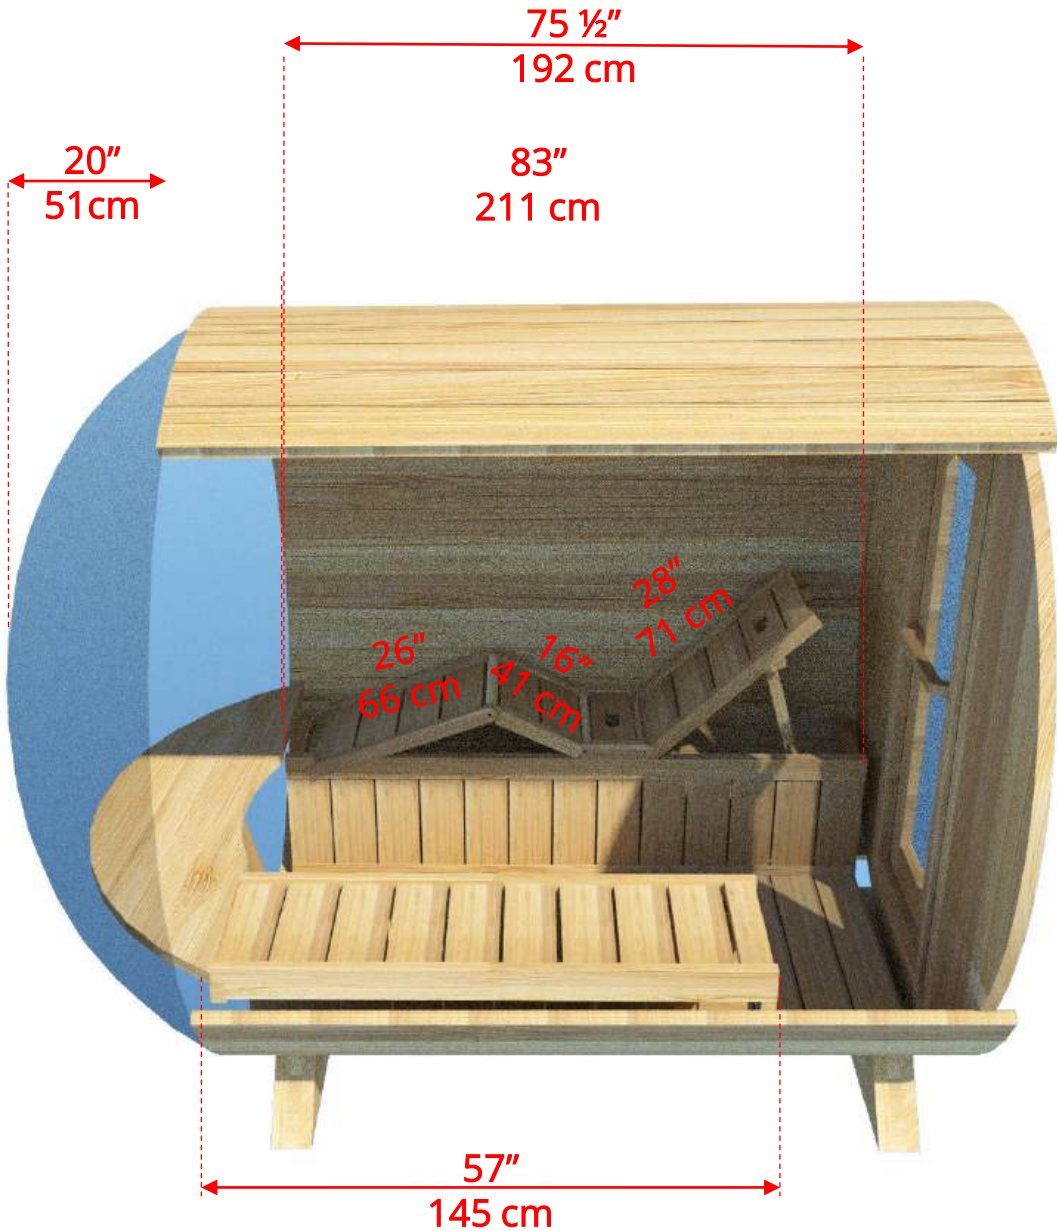

Standard bench layout shown with optional sauna floor

(Full length bench on both sides if wood or Floor Model Heater is chosen)

770PV/772PV 7'x7' (214cm) Panoramic Barrel Sauna

Panoramic Signature Sauna Benches

770PV/772PV 7'x7' (214cm) Panoramic Barrel Sauna

Panoramic Signature Sauna Benches

(Full length bench on both sides if wood or Floor Model Heater is chosen)

770PV/772PV 7'x7' (214cm) Panoramic Barrel Sauna

Lounge Sauna Benches

770PV/772PV

7'x7' (214cm) Panoramic Barrel Sauna

Lounge Sauna Benches

(Full length bench on both sides if wood or Floor Model Heater is chosen)

Please note that shorter bench is not adjustable!

770PV/772PV 7'x7' (214cm) Panoramic Barrel Sauna

2 Windows in Front Wall

(2 windows in front wall only available if wood or Floor Model Heater is chosen)

770PV/772PV

7'x7' (214cm) Panoramic Barrel Sauna

Please note – Drawing shows sauna room measurements only.