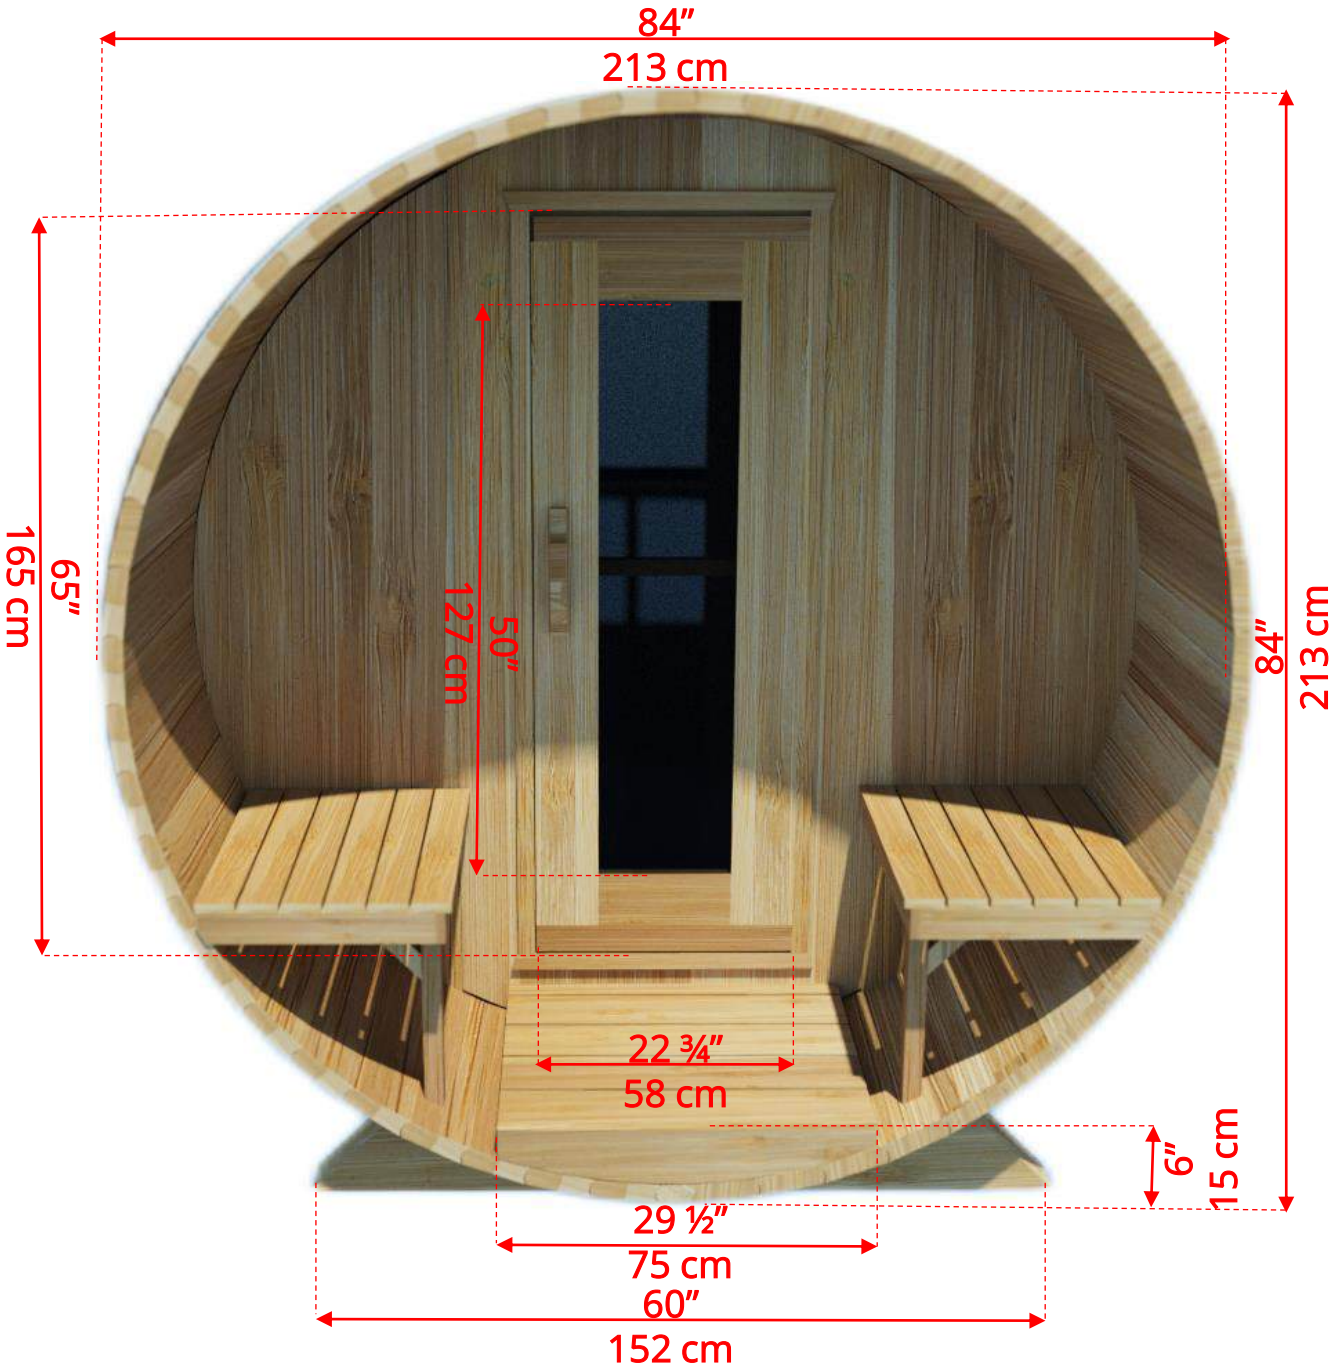

Lounge Sauna Benches

770PV/772PV

7'x7' (214cm) Panoramic Barrel Sauna

Lounge Sauna Benches

(Full length bench on both sides if wood or Floor Model Heater is chosen)

Please note that shorter bench is not adjustable!

770PV/772PV 7'x7' (214cm) Panoramic Barrel Sauna

2 Windows in Front Wall

(2 windows in front wall only available if wood or Floor Model Heater is chosen)

770PV/772PV

7'x7' (214cm) Panoramic Barrel Sauna

Please note – Drawing shows sauna room measurements only.

770PVP/772PVP 7'x7' (214cm) Panoramic Barrel Sauna with Porch

770PVP/772PVP

7'x7' (214cm) Panoramic Barrel Sauna with Porch

770PVP/772PVP

7'x7' (214cm) Panoramic Barrel Sauna with Porch

Standard bench layout shown with optional sauna floor

770PVP/772PVP 7'x7' (214cm) Panoramic Barrel Sauna with Porch

(Full length bench on both sides if wood or Floor Model Heater is chosen)

770PVP/772PVP

7'x7' (214cm) Panoramic Barrel Sauna with Porch

Panoramic Signature Sauna Benches