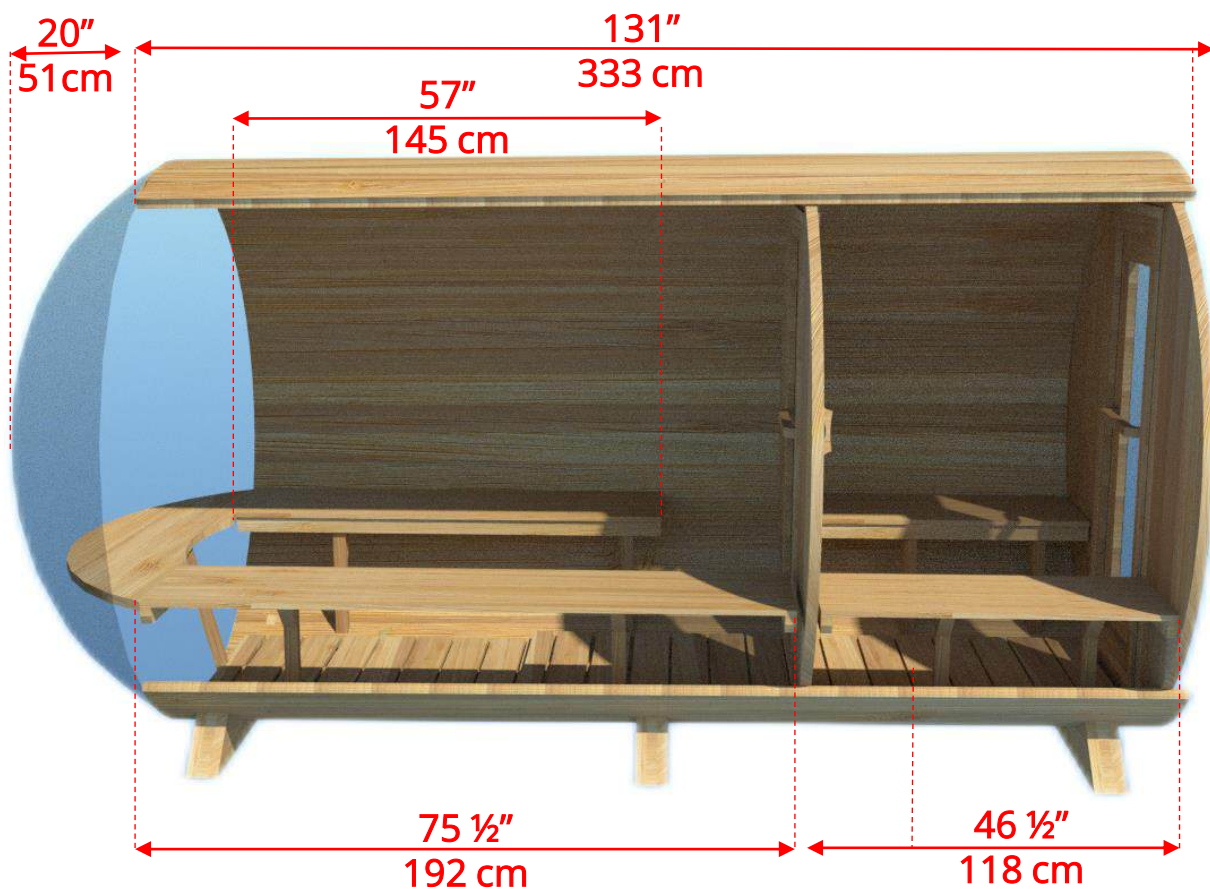

770PV/772PV 7'x7' (214cm) Panoramic Barrel Sauna

2 Windows in Front Wall

(2 windows in front wall only available if wood or Floor Model Heater is chosen)

770PV/772PV 7'x7' (214cm) Panoramic Barrel Sauna

770PVC/772PVC

7'x7' (214cm) Panoramic Barrel Sauna with Changeroom

770PVC/772PVC

7'x7' (214cm) Panoramic Barrel Sauna with Changeroom

770PVC/772PVC

7'x7' (214cm) Barrel Sauna with Changeroom

Standard bench layout shown with optional sauna floor

770PVC/772PVC

7'x7' (214cm) Panoramic Barrel Sauna with Changeroom

(Full length bench on both sides if wood or Floor Model Heater is chosen)

770PVC/772PVC 7'x7' (214cm) Panoramic Barrel Sauna with Changeroom