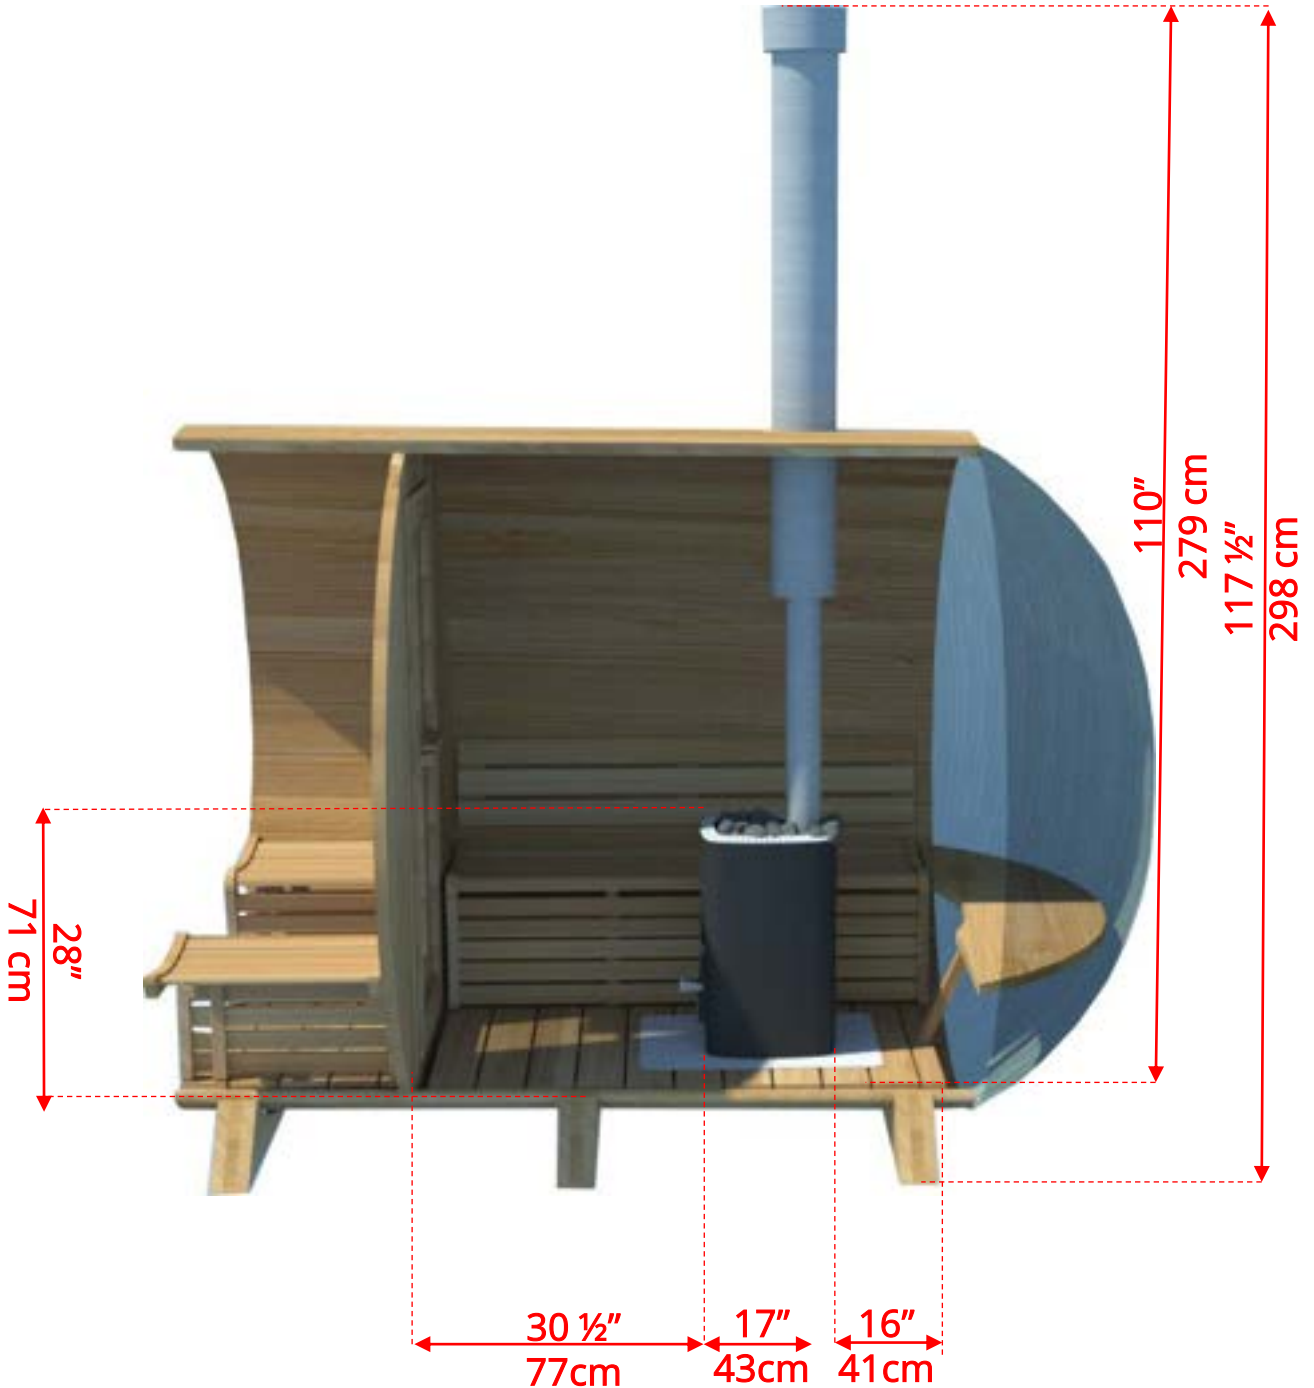

(Full length bench on both sides if wood or Floor Model Heater is chosen)

760PVP/762PVP

7'x6' (182cm) Panoramic Sauna with Porch

Panoramic Signature Sauna Benches

760PVP/762PVP

7'x6' (182cm) Panoramic Sauna with Porch

Panoramic Signature Sauna Benches

(Full length bench on both sides if wood or Floor Model Heater is chosen)

760PVP/762PVP

7'x6' (182cm) Panoramic Sauna with Porch

2 Windows in Front Wall

(2 windows in front wall only available if wood or Floor Model Heater is chosen)

760PVP/762PVP

7'x6' (182cm) Panoramic Sauna with Porch

760PVC/762PVC 7'x6' (182cm) Barrel Sauna with Changeroom

760PVC/762PVC

7'x6' (182cm) Barrel Sauna with Changeroom

760PVC/762PVC 7'x6' (182cm) Barrel Sauna with Changeroom

Standard bench layout shown with optional sauna floor

760PVC/762PVC 7'x6' (182cm) Barrel Sauna with Changeroom

(Full length bench on both sides if wood or Floor Model Heater is chosen)

760PVC/762PVC

7'x6' (182cm) Barrel Sauna with Changeroom