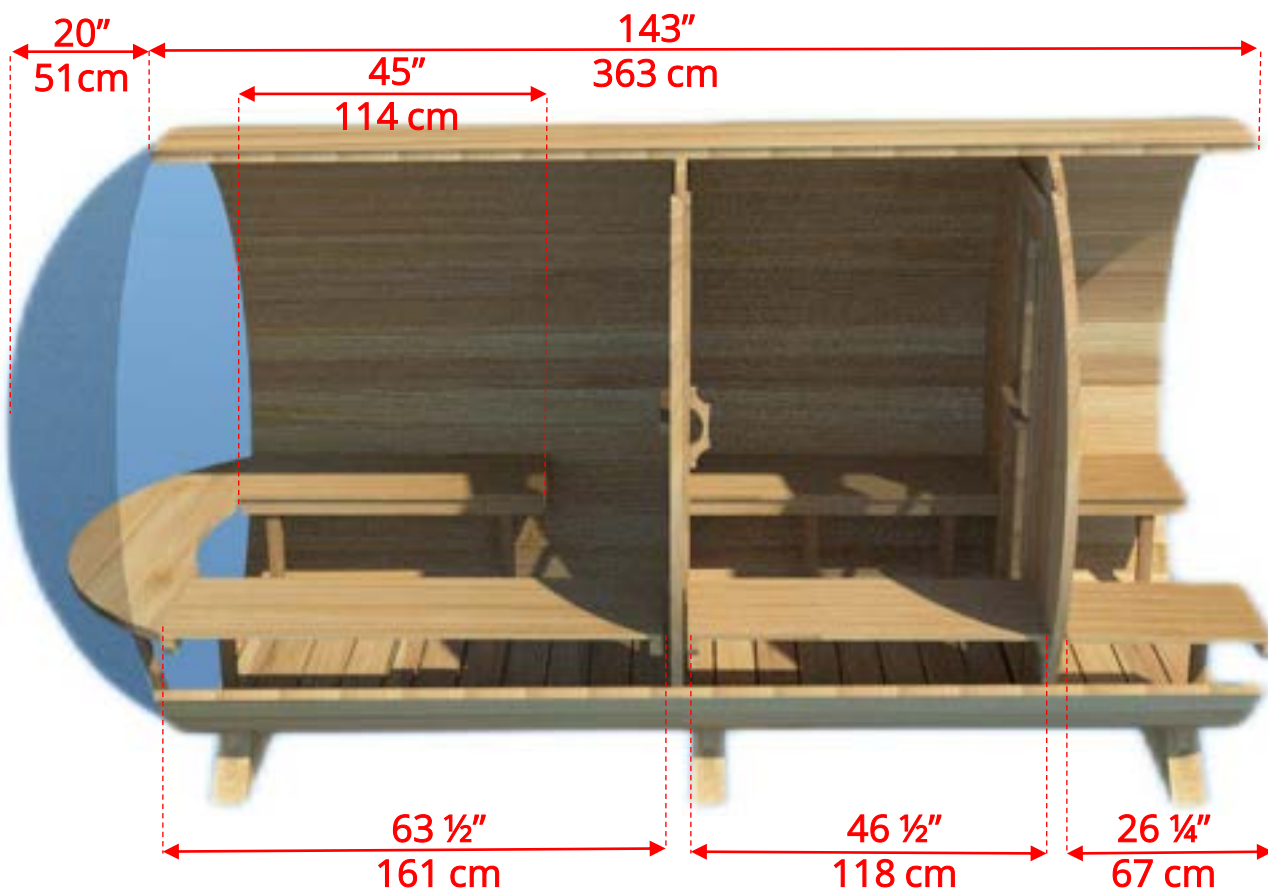

760PVCP/762PVCP

7'x6' (182cm) Barrel Sauna with Changeroom & Porch

760PVCP/762PVCP

7'x6' (182cm) Barrel Sauna with Changeroom & Porch

760PVCP/762PVCP

7'x6' (182cm) Barrel Sauna with Changeroom & Porch

Standard bench layout shown with optional sauna floor

760PVCP/762PVCP

7'x6' (182cm) Barrel Sauna with Changeroom & Porch

(Full length bench on both sides if wood or Floor Model Heater is chosen)

760PVCP/762PVCP

7'x6' (182cm) Barrel Sauna with Changeroom & Porch