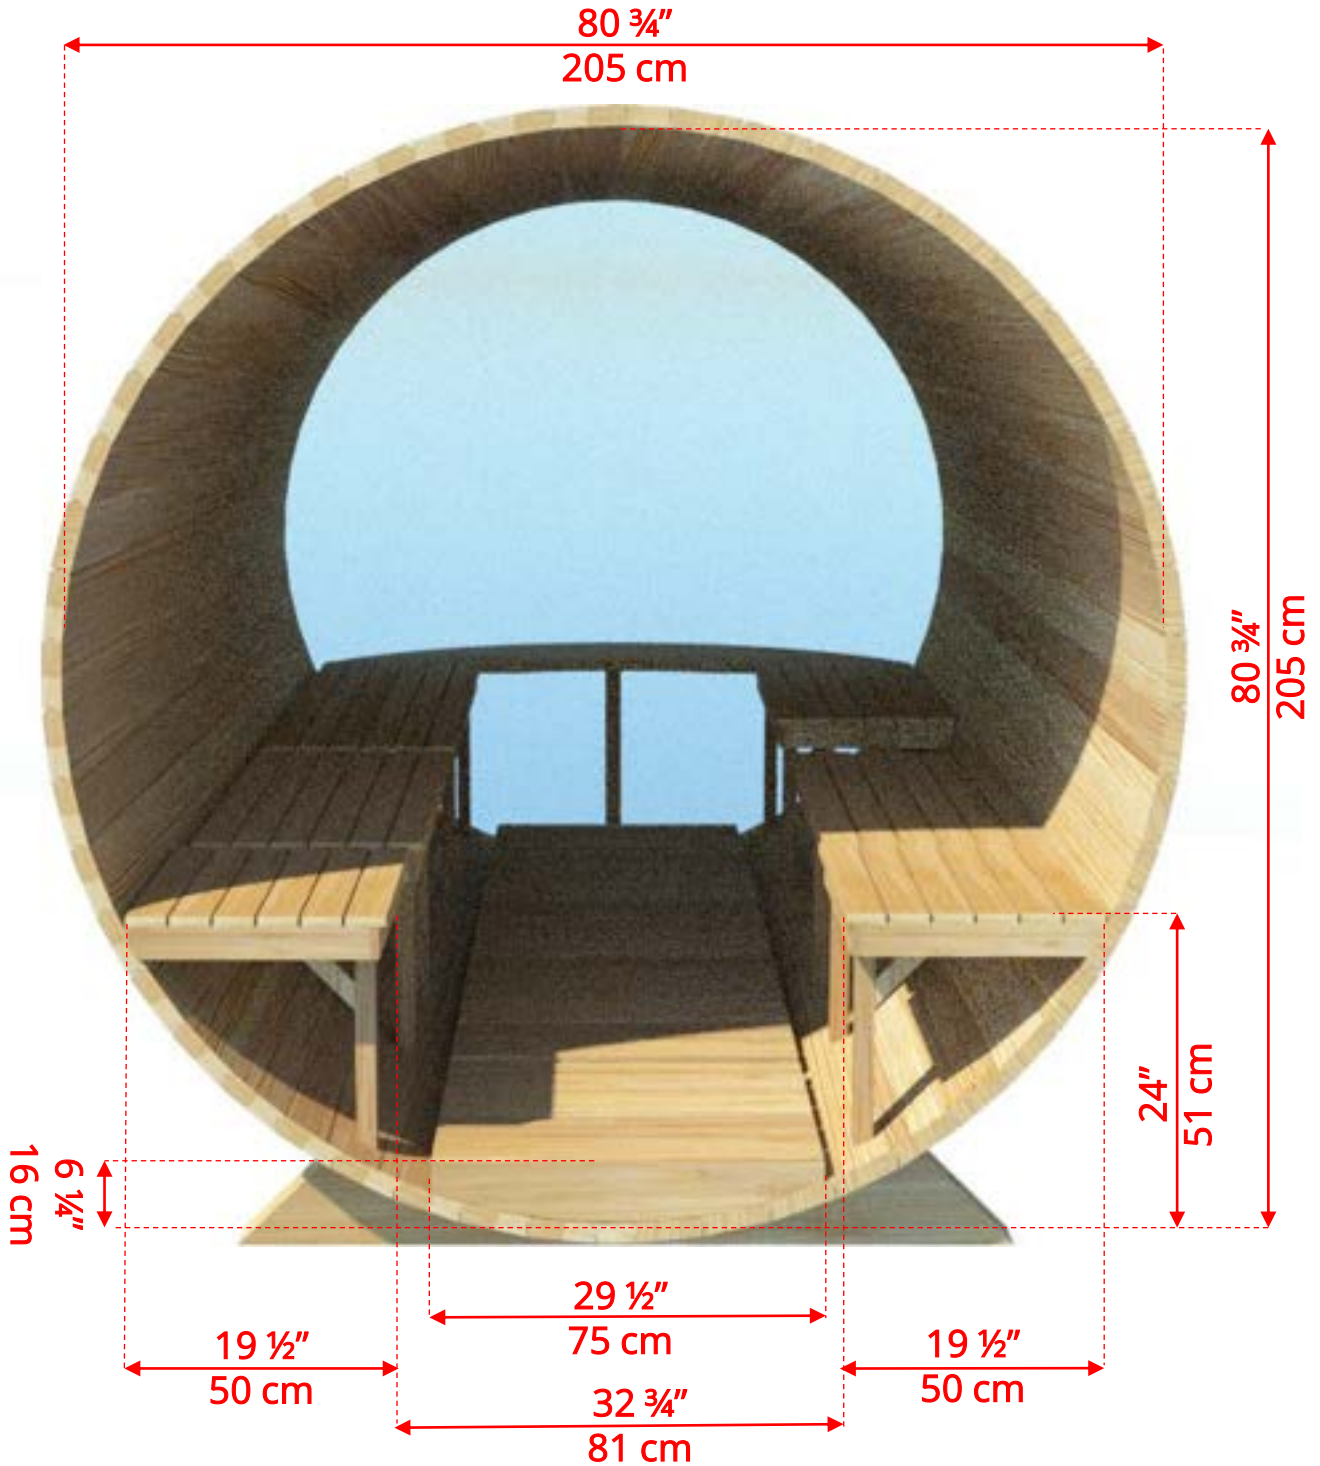

760PV/762PV 7'x6' (182cm) Panoramic Barrel Sauna

760PV/762PV 7'x6' (182cm) Panoramic Barrel Sauna

760PV/762PV

7'x6' (182cm) Panoramic Barrel Sauna

Standard bench layout shown with optional sauna floor

760PV/762PV 7'x6' (182cm) Panoramic Barrel Sauna

760PVCP/762PVCP

7'x6' (182cm) Barrel Sauna with Changeroom & Porch

760PVCP/762PVCP

7'x6' (182cm) Barrel Sauna with Changeroom & Porch

760PVCP/762PVCP

7'x6' (182cm) Barrel Sauna with Changeroom & Porch

Standard bench layout shown with optional sauna floor

760PVCP/762PVCP

7'x6' (182cm) Barrel Sauna with Changeroom & Porch

(Full length bench on both sides if wood or Floor Model Heater is chosen)

760PVCP/762PVCP

7'x6' (182cm) Barrel Sauna with Changeroom & Porch

Panoramic Signature Sauna Benches

760PVCP/762PVCP

7'x6' (182cm) Barrel Sauna with Changeroom & Porch

Panoramic Signature Sauna Benches

(Full length bench on both sides if wood or Floor Model Heater is chosen)