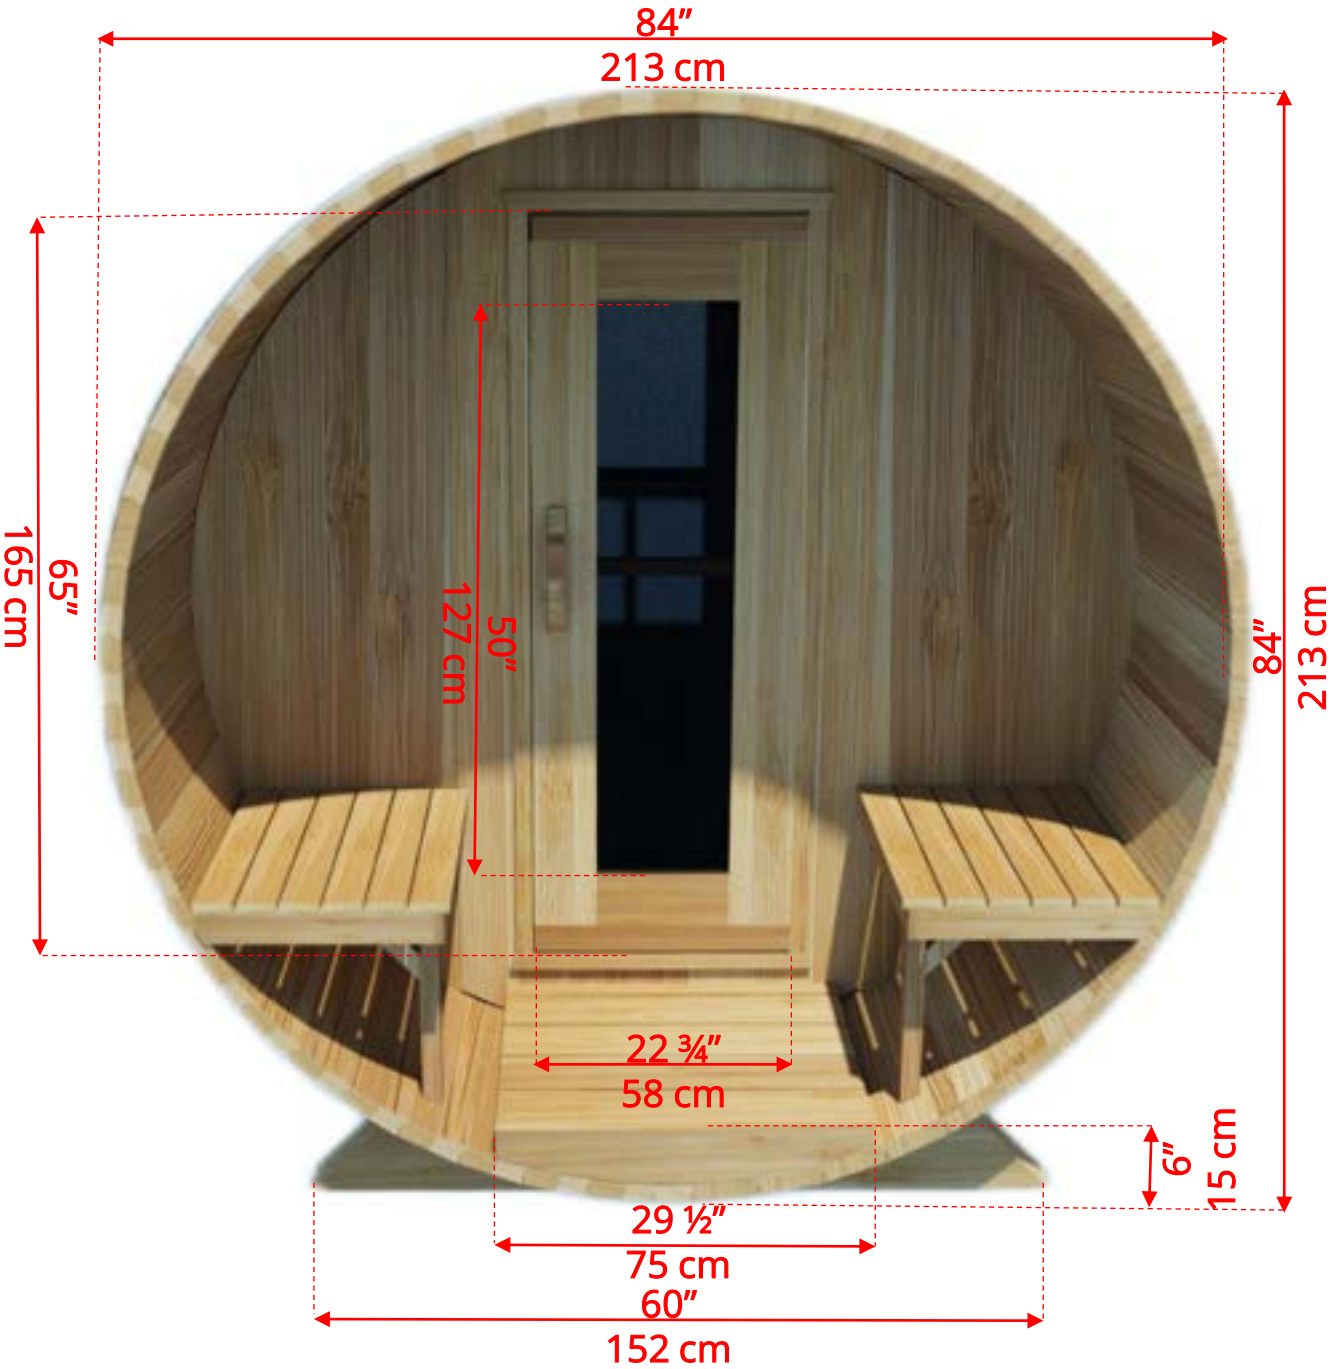

760PV/762PV 7'x6' (182cm) Panoramic Barrel Sauna

760PV/762PV 7'x6' (182cm) Panoramic Barrel Sauna

760PV/762PV

7'x6' (182cm) Panoramic Barrel Sauna

Standard bench layout shown with optional sauna floor

760PV/762PV 7'x6' (182cm) Panoramic Barrel Sauna

Standard bench layout shown with optional sauna floor

(Full length bench on both sides if wood or Floor Model Heater is chosen)

760PV/762PV 7'x6' (182cm) Panoramic Barrel Sauna

Panoramic Signature Sauna Benches

760PV/762PV

7'x6' (182cm) Panoramic Barrel Sauna

76SSUPANO
Panoramic Signature Sauna Benches

(Full length on 1 side and short bench on opposite if electric heater is chosen)

760PVP/762PVP 7'x6' (182cm) Panoramic Sauna with Porch

760PVP/762PVP

7'x6' (182cm) Panoramic Sauna with Porch

760PVP/762PVP

7'x6' (182cm) Panoramic Sauna with Porch

Standard bench layout shown with optional sauna floor

760PVP/762PVP 7'x6' (182cm) Panoramic Sauna with Porch