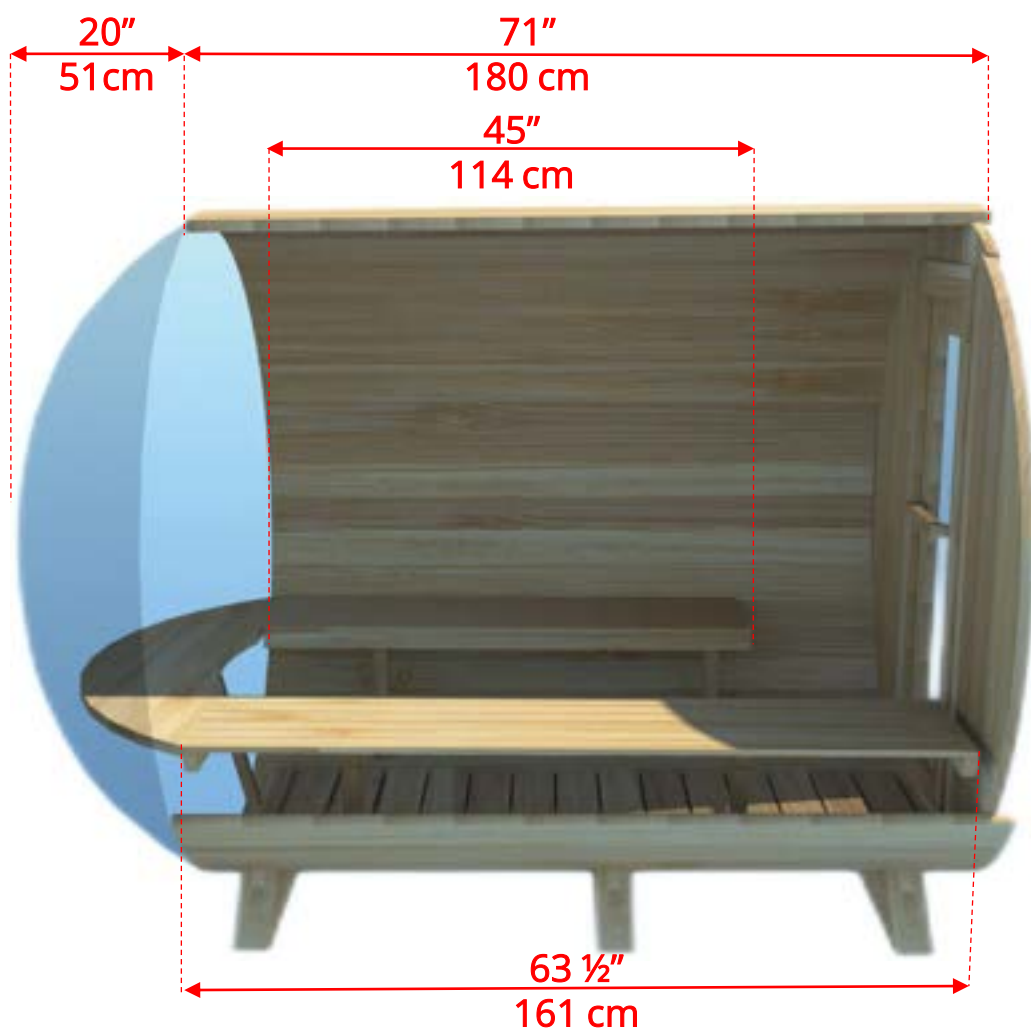

760PV/762PV 7'x6' (182cm) Panoramic Barrel Sauna

760PV/762PV 7'x6' (182cm) Panoramic Barrel Sauna

760PV/762PV

7'x6' (182cm) Panoramic Barrel Sauna

Standard bench layout shown with optional sauna floor

760PV/762PV 7'x6' (182cm) Panoramic Barrel Sauna

Standard bench layout shown with optional sauna floor

(Full length bench on both sides if wood or Floor Model Heater is chosen)

760PV/762PV 7'x6' (182cm) Panoramic Barrel Sauna

Panoramic Signature Sauna Benches

760PV/762PV

7'x6' (182cm) Panoramic Barrel Sauna

76SSUPANO
Panoramic Signature Sauna Benches

(Full length on 1 side and short bench on opposite if electric heater is chosen)

760PVP/762PVP 7'x6' (182cm) Panoramic Sauna with Porch

760PVP/762PVP

7'x6' (182cm) Panoramic Sauna with Porch

760PVP/762PVP

7'x6' (182cm) Panoramic Sauna with Porch

Standard bench layout shown with optional sauna floor

760PVP/762PVP 7'x6' (182cm) Panoramic Sauna with Porch