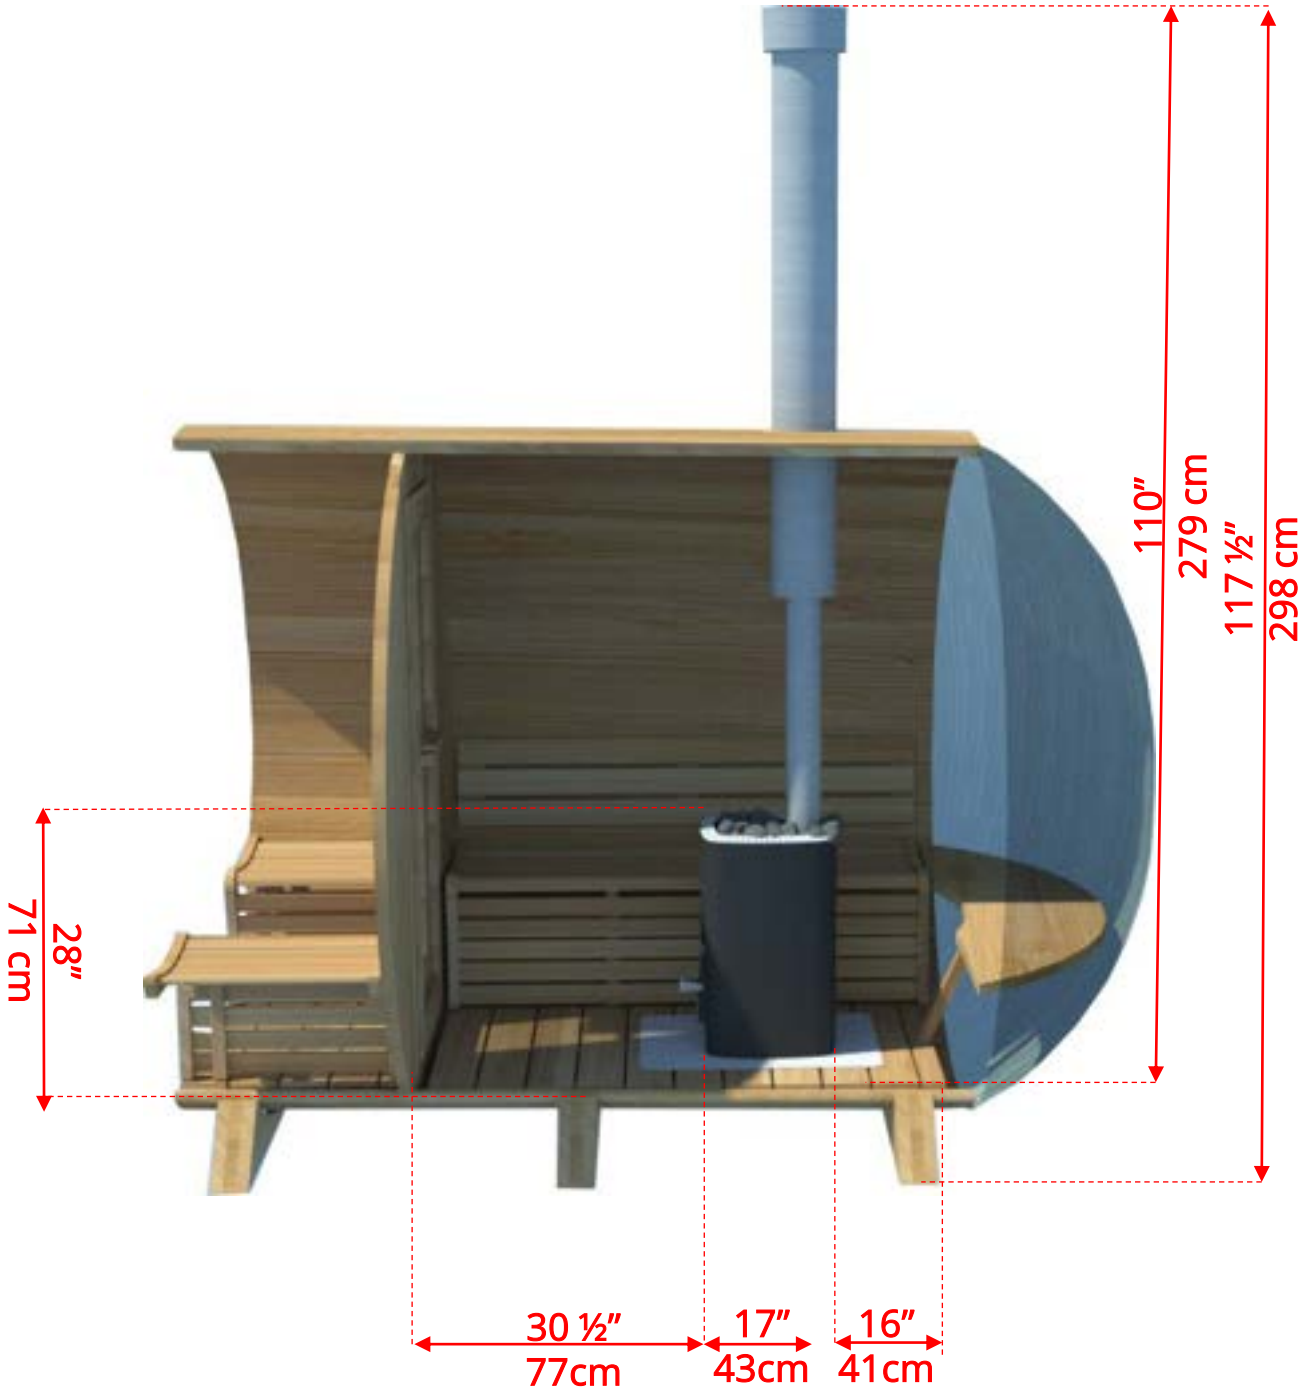

760PVC/762PVC

7'x6' (182cm) Barrel Sauna with Changeroom

Please note – Drawing shows sauna room measurements only.