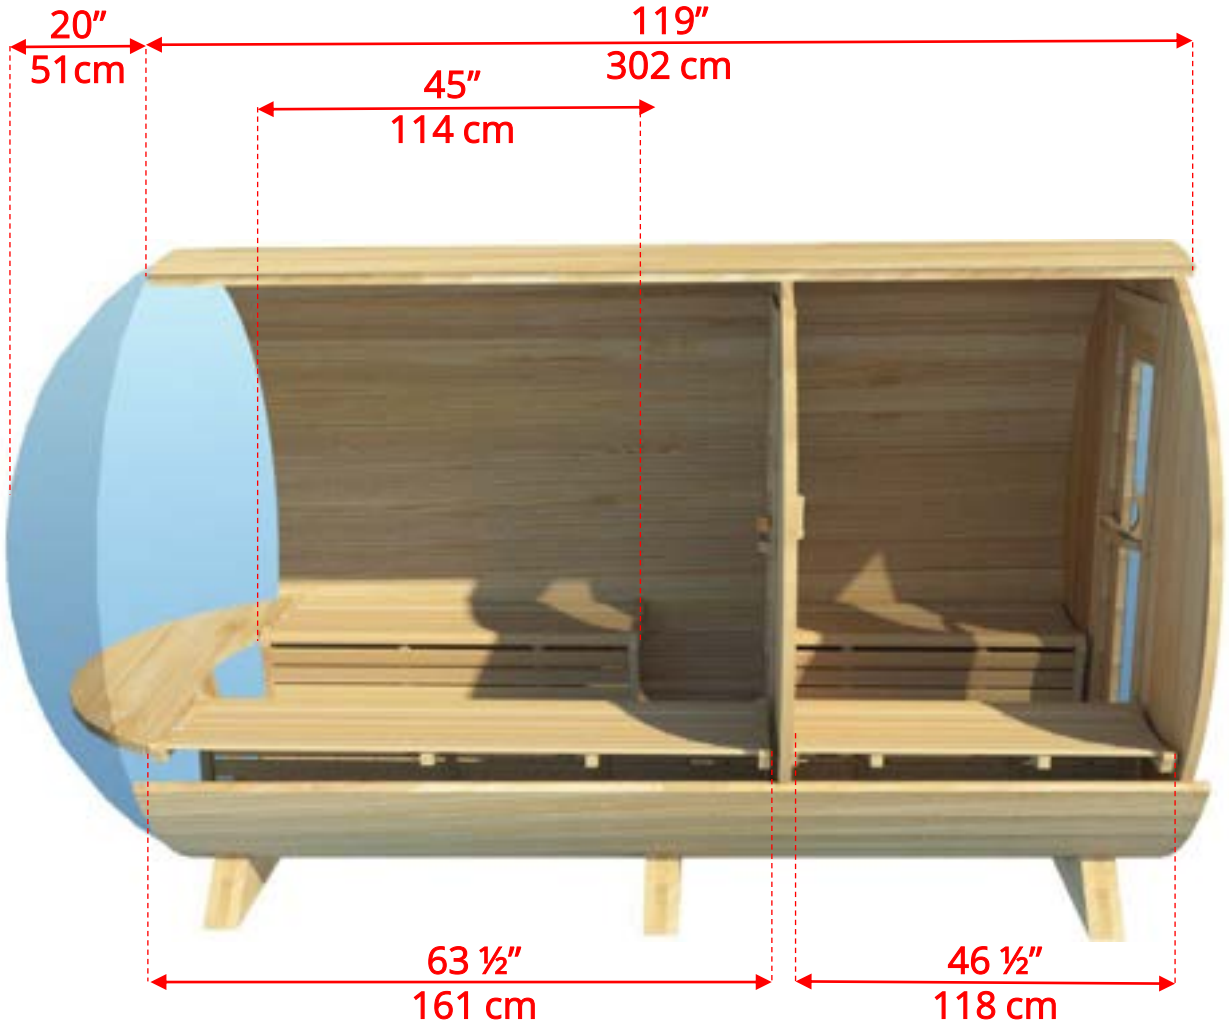

760PVP/762PVP

7'x6' (182cm) Panoramic Sauna with Porch

760PVC/762PVC 7'x6' (182cm) Barrel Sauna with Changeroom

760PVC/762PVC

7'x6' (182cm) Barrel Sauna with Changeroom

760PVC/762PVC 7'x6' (182cm) Barrel Sauna with Changeroom

Standard bench layout shown with optional sauna floor

760PVC/762PVC 7'x6' (182cm) Barrel Sauna with Changeroom

(Full length bench on both sides if wood or Floor Model Heater is chosen)

760PVC/762PVC

7'x6' (182cm) Barrel Sauna with Changeroom

Panoramic Signature Sauna Benches

760PVC/762PVC 7'x6' (182cm) Barrel Sauna with Changeroom

Panoramic Signature Sauna Benches

(Full length bench on both sides if wood or Floor Model Heater is chosen)

760PVC/762PVC 7'x6' (182cm) Barrel Sauna with Changeroom