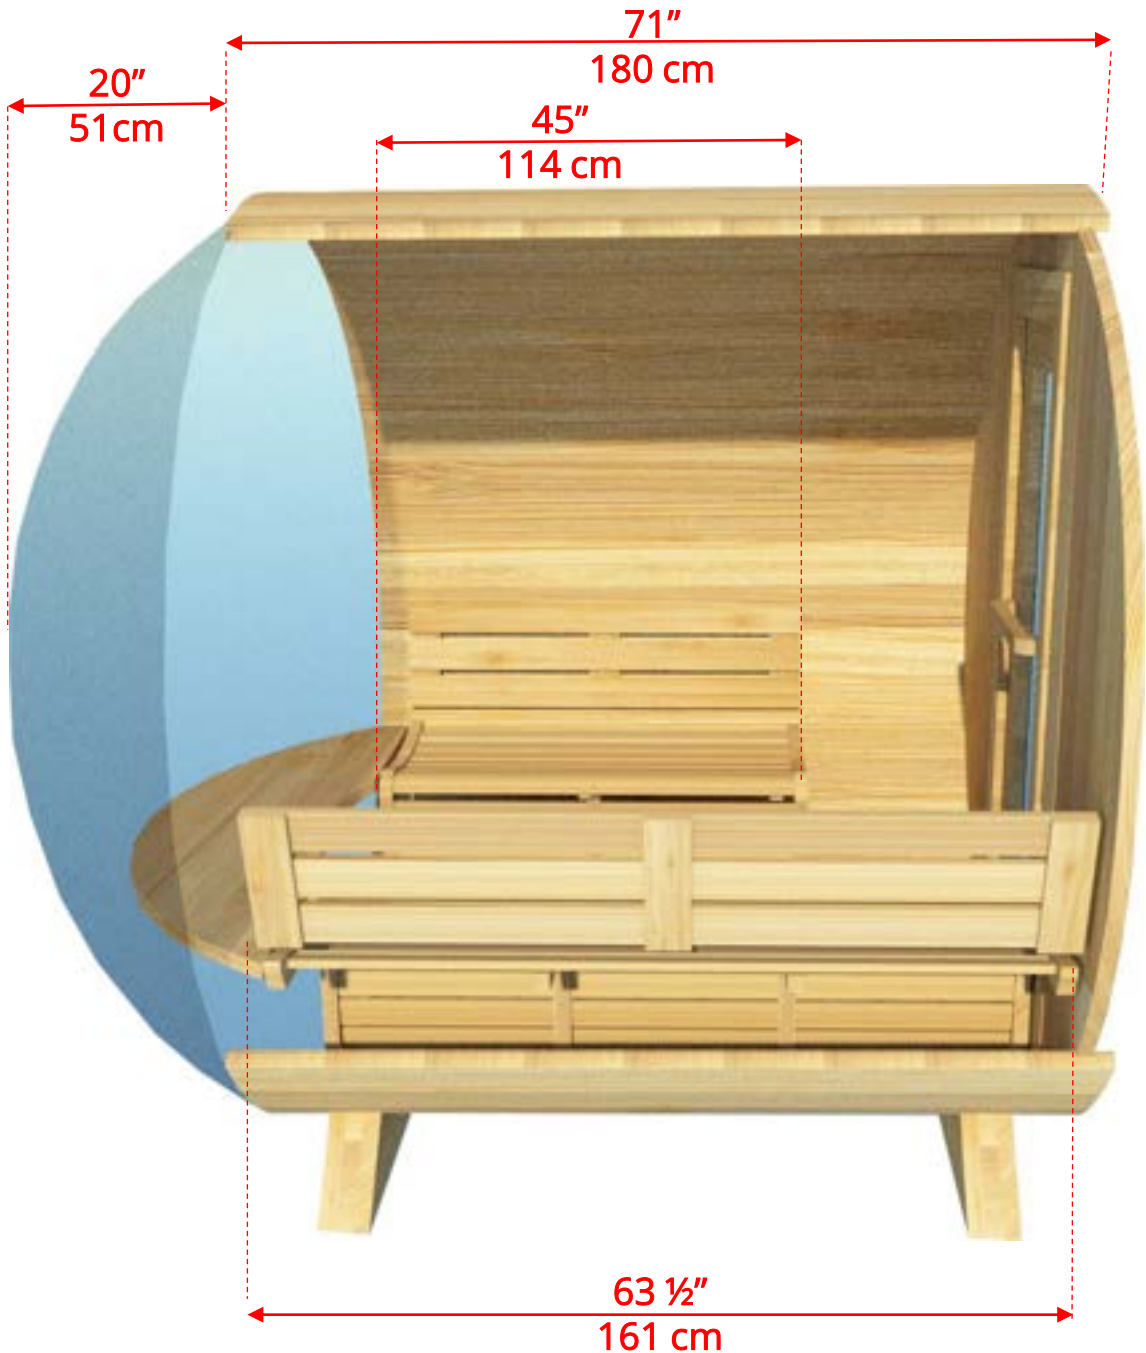

760PV/762PV 7'x6' (182cm) Panoramic Barrel Sauna

760PV/762PV 7'x6' (182cm) Panoramic Barrel Sauna

760PV/762PV

7'x6' (182cm) Panoramic Barrel Sauna

Standard bench layout shown with optional sauna floor

760PV/762PV 7'x6' (182cm) Panoramic Barrel Sauna

Standard bench layout shown with optional sauna floor

(Full length bench on both sides if wood or Floor Model Heater is chosen)

760PV/762PV 7'x6' (182cm) Panoramic Barrel Sauna

Panoramic Signature Sauna Benches

760PV/762PV

7'x6' (182cm) Panoramic Barrel Sauna

76SSUPANO
Panoramic Signature Sauna Benches

(Full length on 1 side and short bench on opposite if electric heater is chosen)

760PVP/762PVP 7'x6' (182cm) Panoramic Sauna with Porch

760PVP/762PVP

7'x6' (182cm) Panoramic Sauna with Porch

760PVP/762PVP

7'x6' (182cm) Panoramic Sauna with Porch

Standard bench layout shown with optional sauna floor

760PVP/762PVP 7'x6' (182cm) Panoramic Sauna with Porch