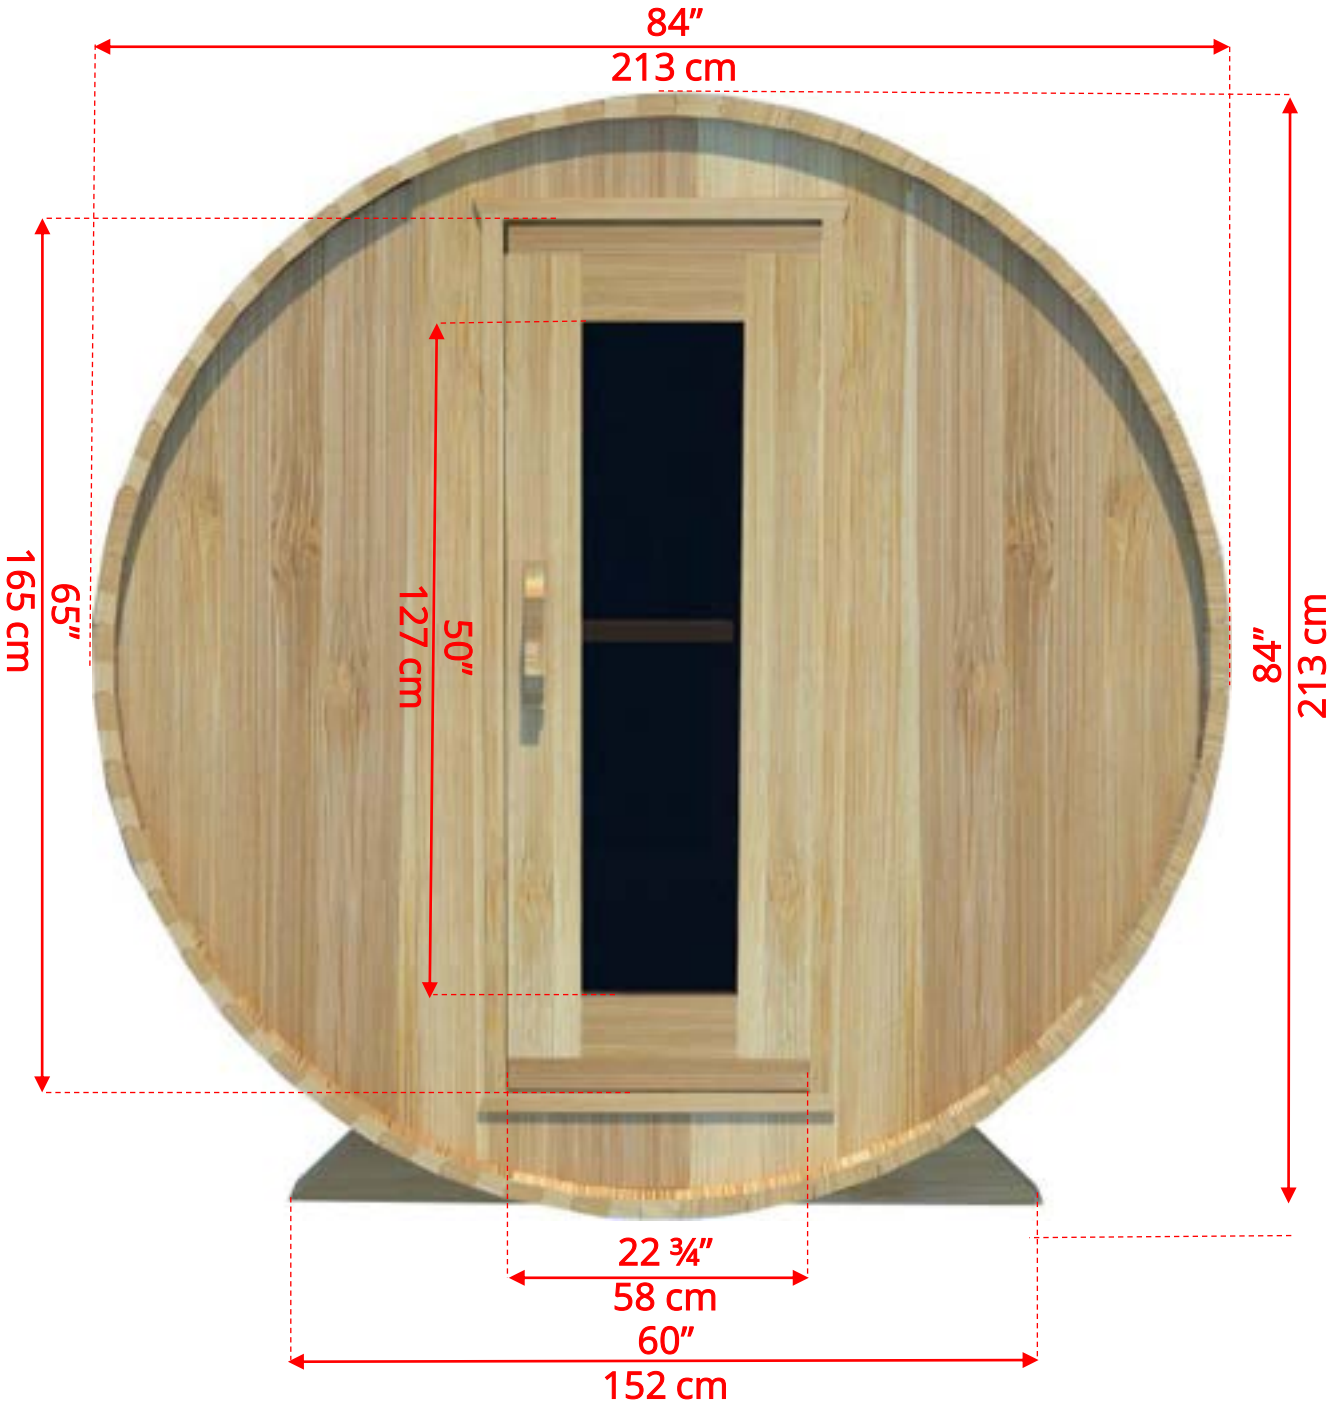

760PV/762PV 7'x6' (182cm) Panoramic Barrel Sauna

760PV/762PV 7'x6' (182cm) Panoramic Barrel Sauna

760PV/762PV

7'x6' (182cm) Panoramic Barrel Sauna

Standard bench layout shown with optional sauna floor

760PV/762PV 7'x6' (182cm) Panoramic Barrel Sauna

Standard bench layout shown with optional sauna floor

(Full length bench on both sides if wood or Floor Model Heater is chosen)

760PV/762PV 7'x6' (182cm) Panoramic Barrel Sauna

Panoramic Signature Sauna Benches

760PV/762PV

7'x6' (182cm) Panoramic Barrel Sauna

76SSUPANO
Panoramic Signature Sauna Benches

(Full length on 1 side and short bench on opposite if electric heater is chosen)

760PVP/762PVP 7'x6' (182cm) Panoramic Sauna with Porch

760PVP/762PVP

7'x6' (182cm) Panoramic Sauna with Porch

760PVP/762PVP

7'x6' (182cm) Panoramic Sauna with Porch

Standard bench layout shown with optional sauna floor

760PVP/762PVP 7'x6' (182cm) Panoramic Sauna with Porch