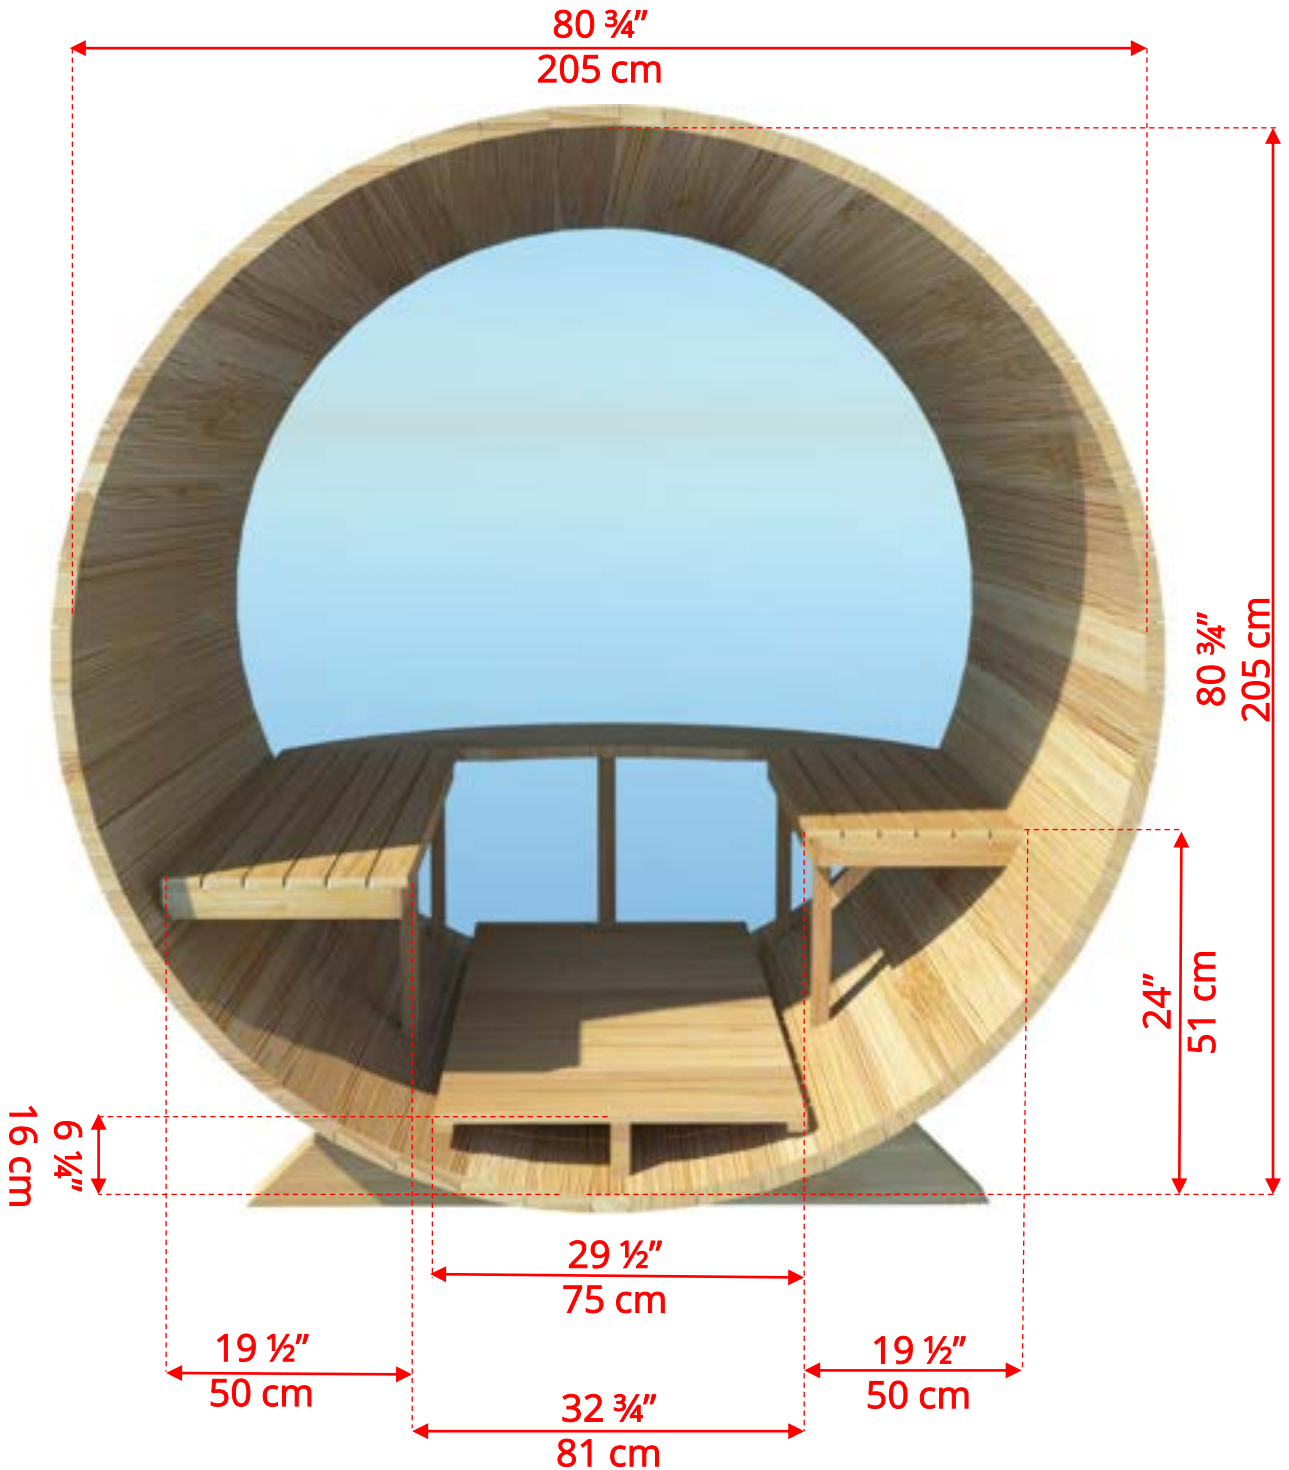

760PV/762PV 7'x6' (182cm) Panoramic Barrel Sauna

760PV/762PV 7'x6' (182cm) Panoramic Barrel Sauna

760PV/762PV

7'x6' (182cm) Panoramic Barrel Sauna

Standard bench layout shown with optional sauna floor

760PV/762PV 7'x6' (182cm) Panoramic Barrel Sauna

Standard bench layout shown with optional sauna floor

(Full length bench on both sides if wood or Floor Model Heater is chosen)

760PV/762PV 7'x6' (182cm) Panoramic Barrel Sauna

Panoramic Signature Sauna Benches

760PV/762PV

7'x6' (182cm) Panoramic Barrel Sauna

76SSUPANO
Panoramic Signature Sauna Benches

(Full length on 1 side and short bench on opposite if electric heater is chosen)

760PVP/762PVP 7'x6' (182cm) Panoramic Sauna with Porch

760PVP/762PVP

7'x6' (182cm) Panoramic Sauna with Porch

760PVP/762PVP

7'x6' (182cm) Panoramic Sauna with Porch

Standard bench layout shown with optional sauna floor

760PVP/762PVP 7'x6' (182cm) Panoramic Sauna with Porch