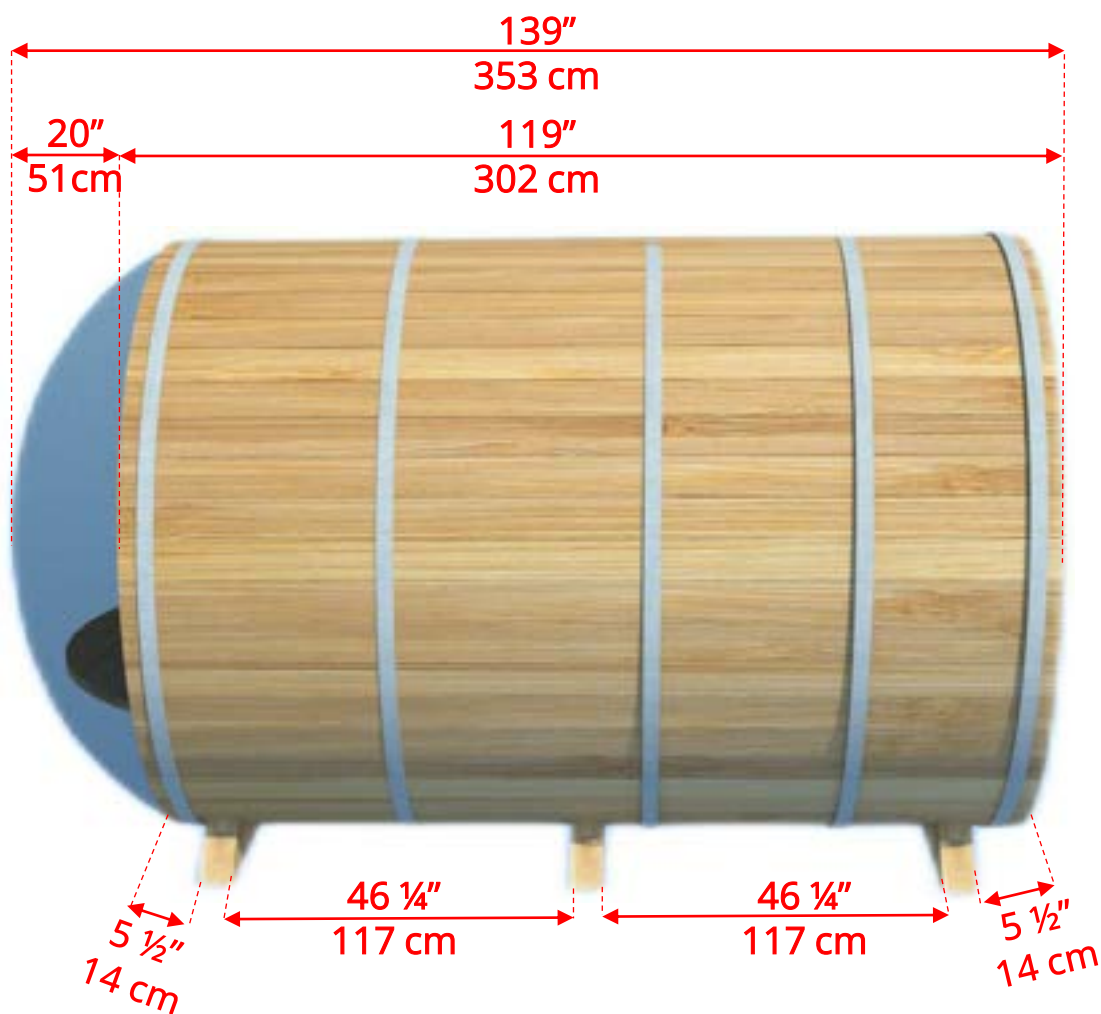

760PVP/762PVP

7'x6' (182cm) Panoramic Sauna with Porch

760PVC/762PVC 7'x6' (182cm) Barrel Sauna with Changeroom

760PVC/762PVC

7'x6' (182cm) Barrel Sauna with Changeroom

760PVC/762PVC 7'x6' (182cm) Barrel Sauna with Changeroom

Standard bench layout shown with optional sauna floor

760PVC/762PVC 7'x6' (182cm) Barrel Sauna with Changeroom

(Full length bench on both sides if wood or Floor Model Heater is chosen)

760PVC/762PVC

7'x6' (182cm) Barrel Sauna with Changeroom