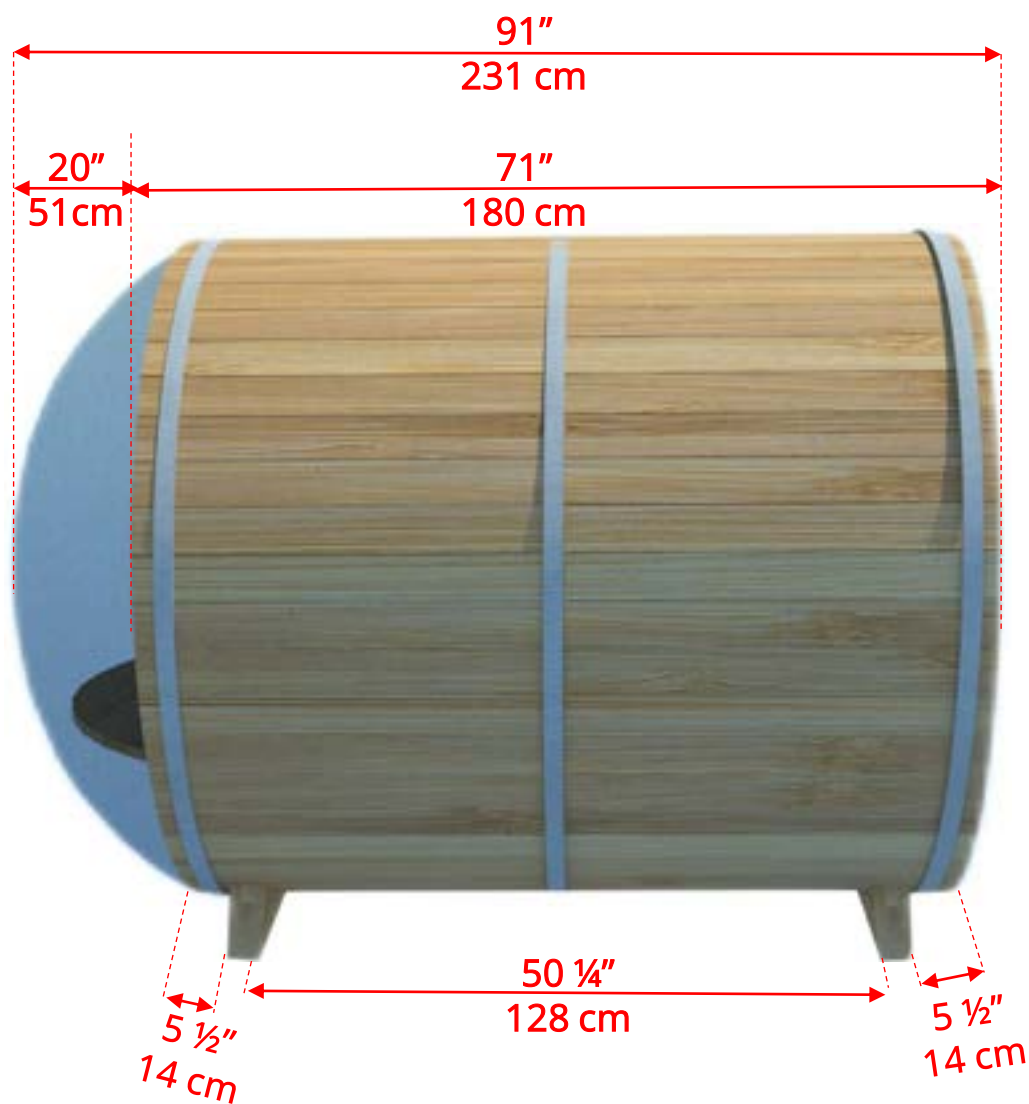

760PV/762PV 7'x6' (182cm) Panoramic Barrel Sauna

760PV/762PV 7'x6' (182cm) Panoramic Barrel Sauna

760PV/762PV

7'x6' (182cm) Panoramic Barrel Sauna

Standard bench layout shown with optional sauna floor

760PV/762PV 7'x6' (182cm) Panoramic Barrel Sauna

Standard bench layout shown with optional sauna floor

(Full length bench on both sides if wood or Floor Model Heater is chosen)

760PV/762PV 7'x6' (182cm) Panoramic Barrel Sauna

Panoramic Signature Sauna Benches

760PV/762PV

7'x6' (182cm) Panoramic Barrel Sauna

76SSUPANO
Panoramic Signature Sauna Benches

(Full length on 1 side and short bench on opposite if electric heater is chosen)

760PVP/762PVP 7'x6' (182cm) Panoramic Sauna with Porch

Standard bench layout shown with optional sauna floor

760PVC/762PVC 7'x6' (182cm) Barrel Sauna with Changeroom

(Full length bench on both sides if wood or Floor Model Heater is chosen)

760PVC/762PVC

7'x6' (182cm) Barrel Sauna with Changeroom