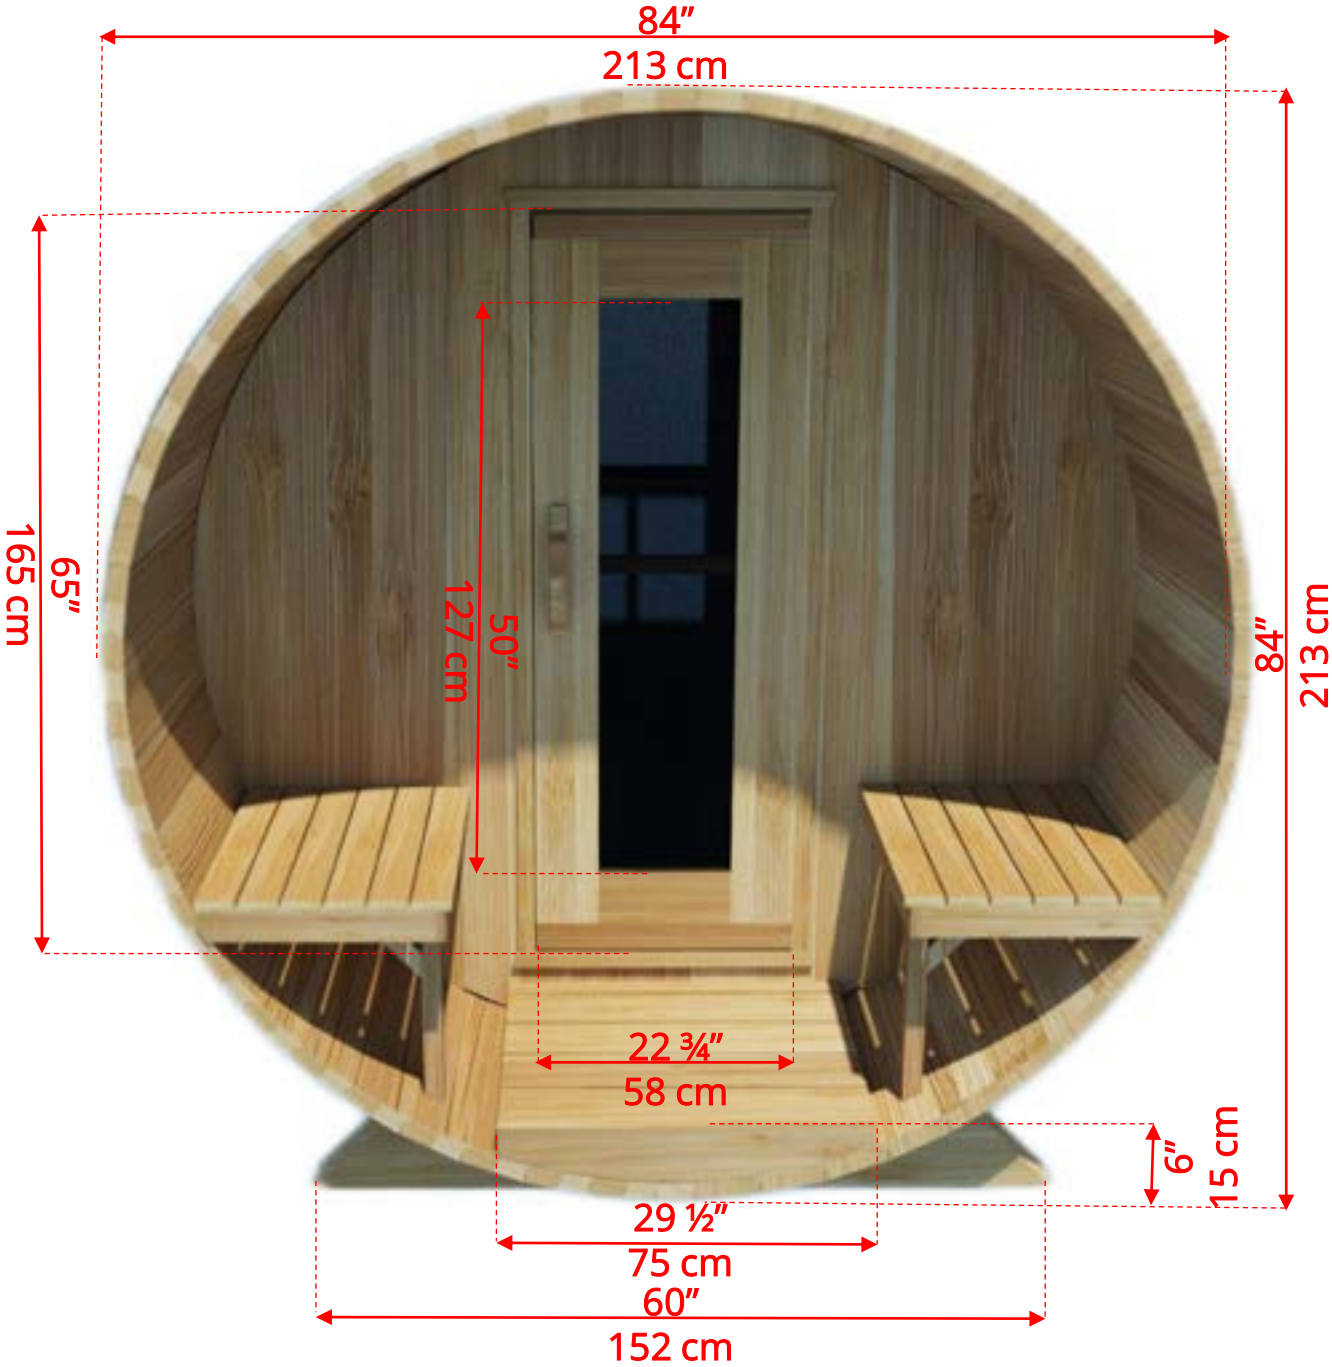

760PV/762PV 7'x6' (182cm) Panoramic Barrel Sauna

760PV/762PV 7'x6' (182cm) Panoramic Barrel Sauna

760PV/762PV

7'x6' (182cm) Panoramic Barrel Sauna

Standard bench layout shown with optional sauna floor

760PV/762PV 7'x6' (182cm) Panoramic Barrel Sauna

Panoramic Signature Sauna Benches

760PVC/762PVC 7'x6' (182cm) Barrel Sauna with Changeroom

Panoramic Signature Sauna Benches

(Full length bench on both sides if wood or Floor Model Heater is chosen)

760PVC/762PVC 7'x6' (182cm) Barrel Sauna with Changeroom

2 Windows in Front Wall

2 windows not available on changerroom wall if electric heater is chosen

760PVC/762PVC

7'x6' (182cm) Barrel Sauna with Changeroom

Please note – Drawing shows sauna room measurements only.

760PVCP/762PVCP

7'x6' (182cm) Barrel Sauna with Changeroom & Porch

760PVCP/762PVCP

7'x6' (182cm) Barrel Sauna with Changeroom & Porch

760PVCP/762PVCP

7'x6' (182cm) Barrel Sauna with Changeroom & Porch

Standard bench layout shown with optional sauna floor