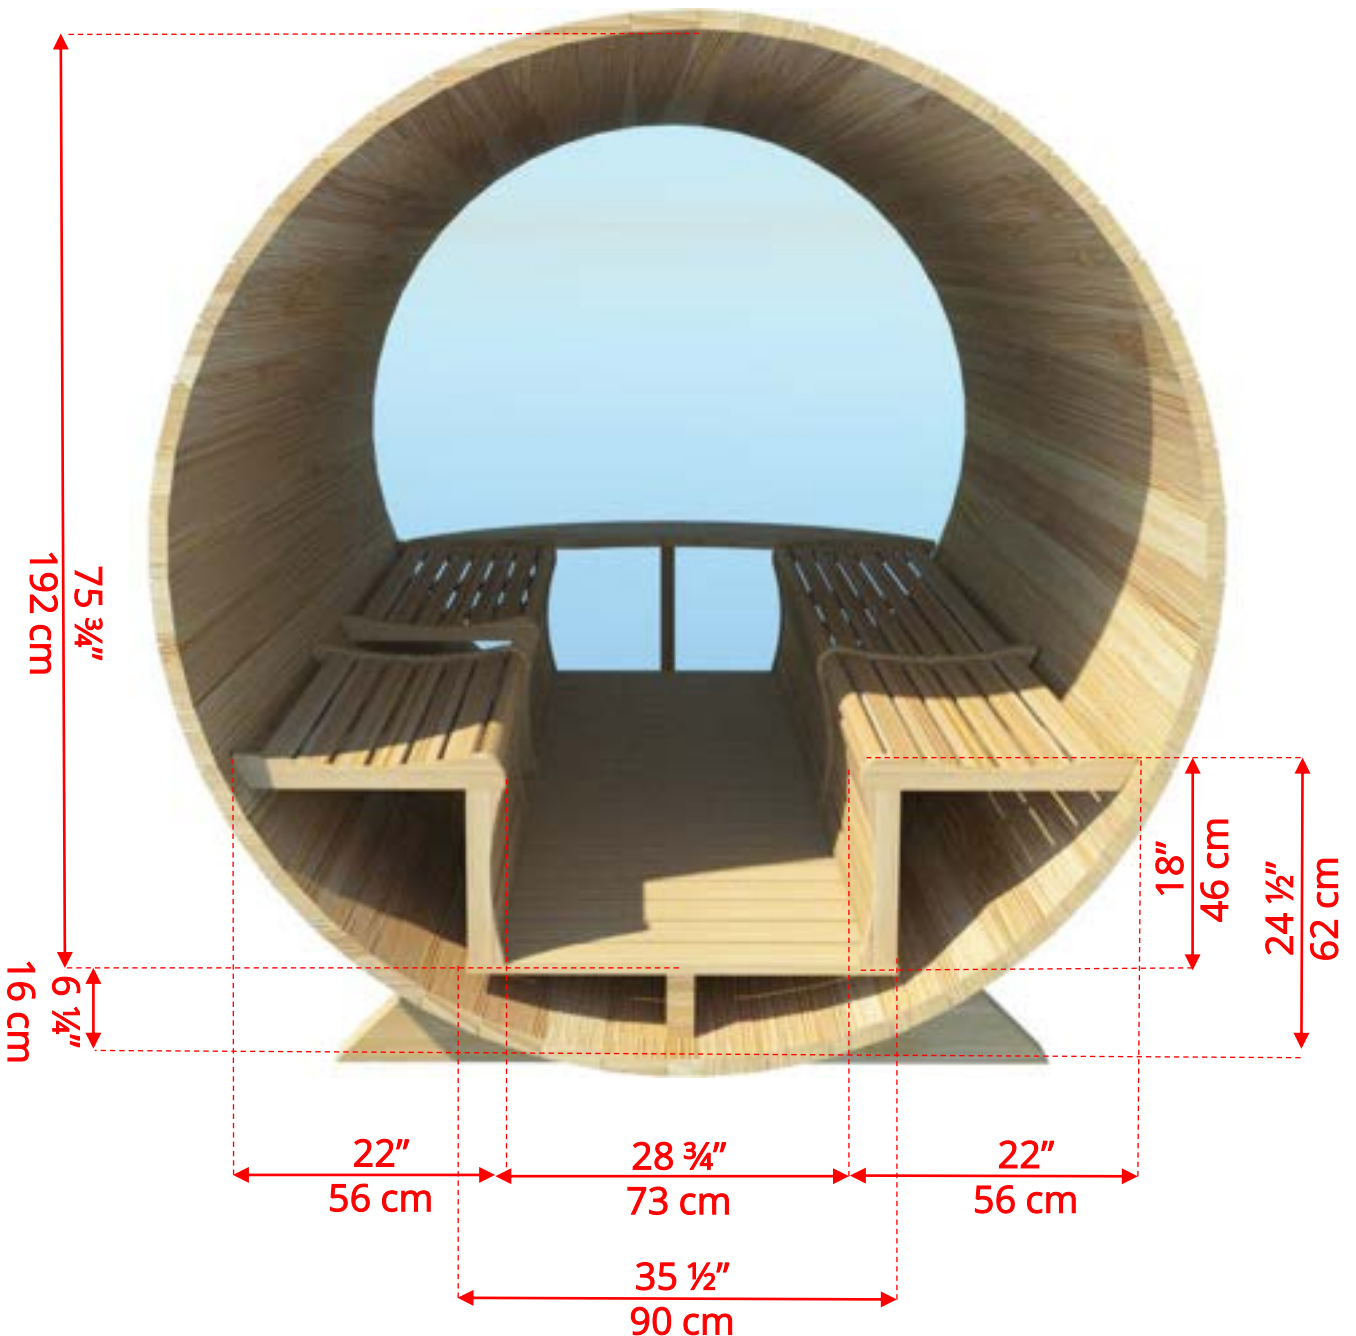

760PV/762PV 7'x6' (182cm) Panoramic Barrel Sauna

760PV/762PV 7'x6' (182cm) Panoramic Barrel Sauna

760PV/762PV

7'x6' (182cm) Panoramic Barrel Sauna

Standard bench layout shown with optional sauna floor

760PV/762PV 7'x6' (182cm) Panoramic Barrel Sauna

760PVP/762PVP

7'x6' (182cm) Panoramic Sauna with Porch

760PVC/762PVC 7'x6' (182cm) Barrel Sauna with Changeroom

760PVC/762PVC

7'x6' (182cm) Barrel Sauna with Changeroom

760PVC/762PVC 7'x6' (182cm) Barrel Sauna with Changeroom

Standard bench layout shown with optional sauna floor

760PVC/762PVC 7'x6' (182cm) Barrel Sauna with Changeroom

(Full length bench on both sides if wood or Floor Model Heater is chosen)

760PVC/762PVC

7'x6' (182cm) Barrel Sauna with Changeroom

Panoramic Signature Sauna Benches

760PVC/762PVC 7'x6' (182cm) Barrel Sauna with Changeroom

Panoramic Signature Sauna Benches

(Full length bench on both sides if wood or Floor Model Heater is chosen)

760PVC/762PVC 7'x6' (182cm) Barrel Sauna with Changeroom