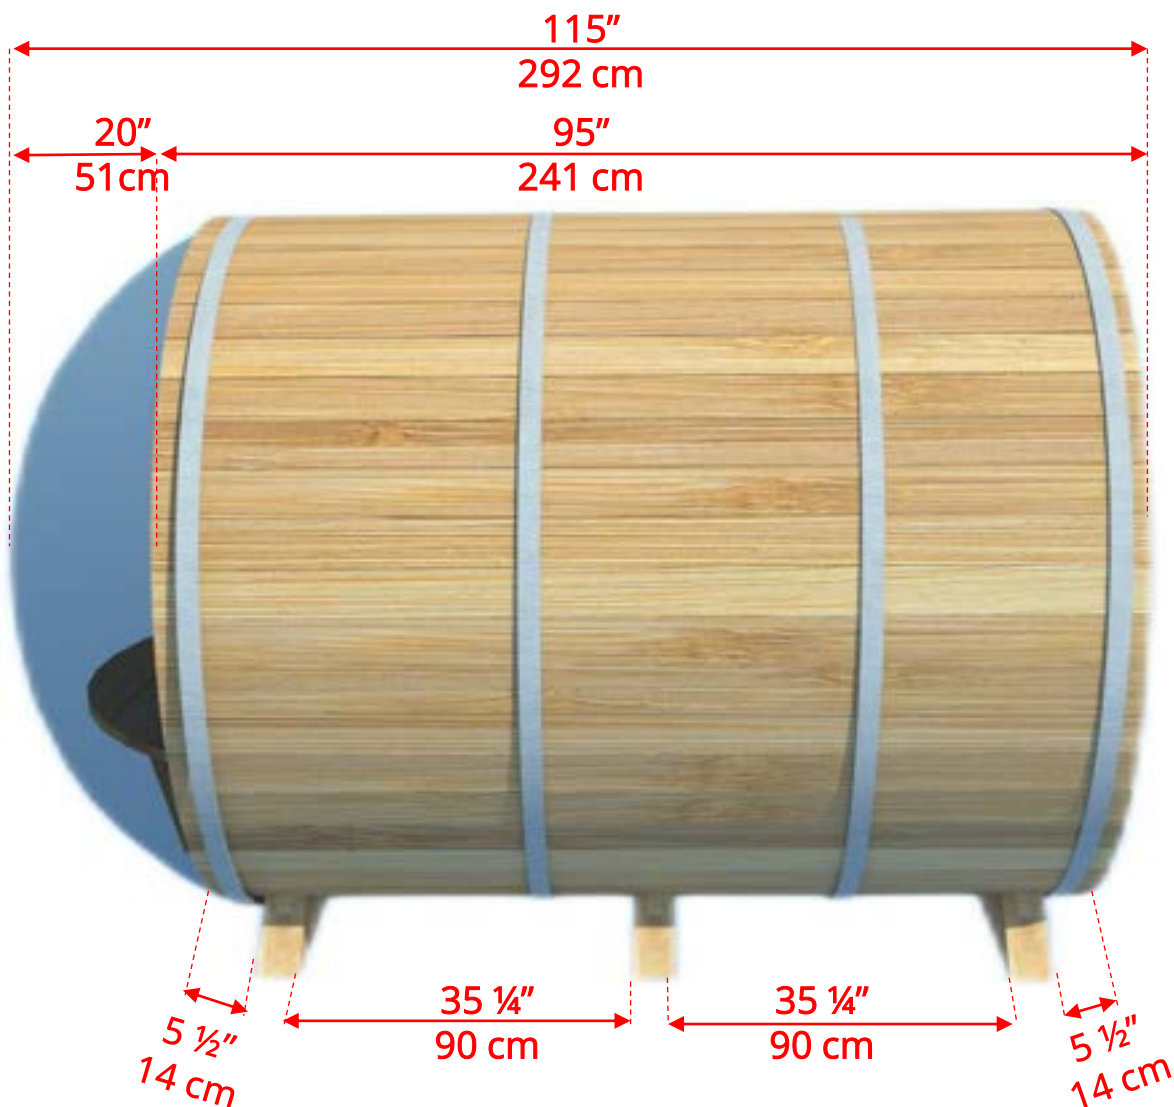

Standard bench layout shown with optional sauna floor

(Full length bench on both sides if wood or Floor Model Heater is chosen)

760PV/762PV 7'x6' (182cm) Panoramic Barrel Sauna

Panoramic Signature Sauna Benches

760PV/762PV

7'x6' (182cm) Panoramic Barrel Sauna

76SSUPANO
Panoramic Signature Sauna Benches

(Full length on 1 side and short bench on opposite if electric heater is chosen)

760PVP/762PVP 7'x6' (182cm) Panoramic Sauna with Porch

760PVP/762PVP

7'x6' (182cm) Panoramic Sauna with Porch

760PVP/762PVP

7'x6' (182cm) Panoramic Sauna with Porch

Standard bench layout shown with optional sauna floor

760PVP/762PVP 7'x6' (182cm) Panoramic Sauna with Porch