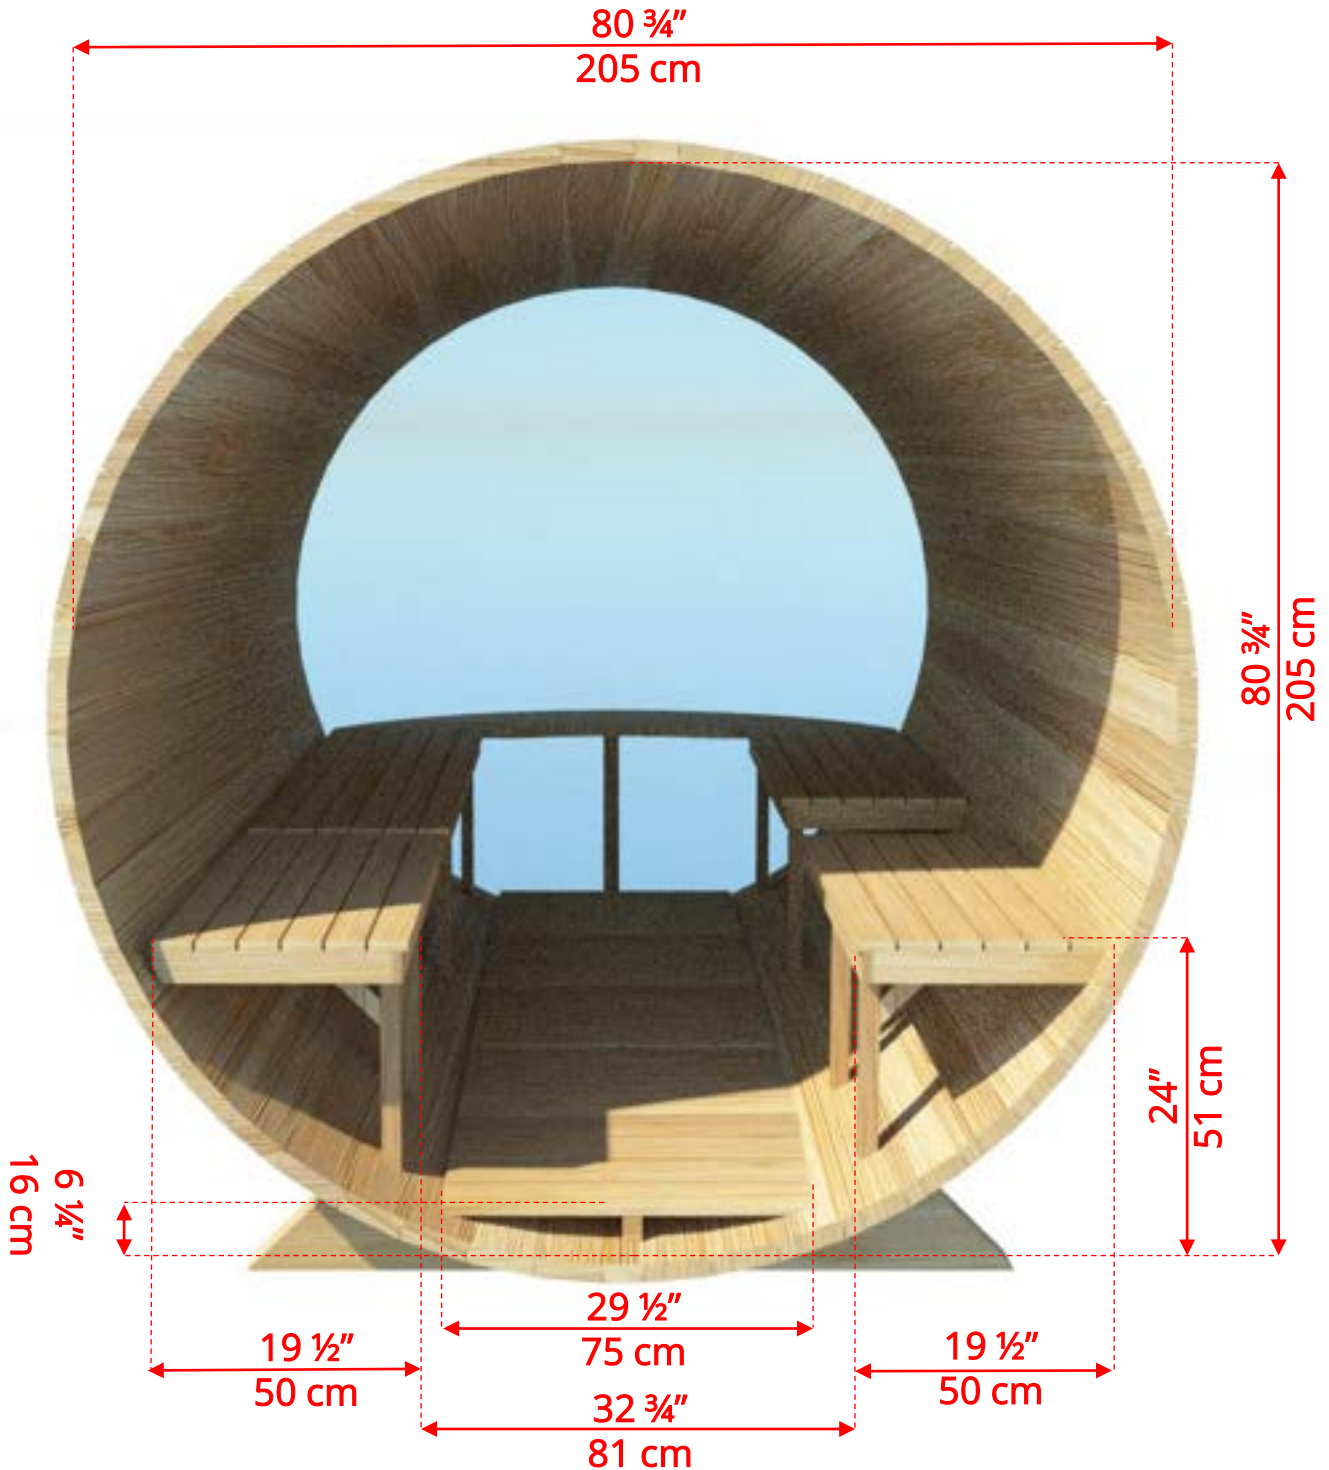

Panoramic Signature Sauna Benches

(Full length bench on both sides if wood or Floor Model Heater is chosen)

760PVP/762PVP

7'x6' (182cm) Panoramic Sauna with Porch

2 Windows in Front Wall

(2 windows in front wall only available if wood or Floor Model Heater is chosen)

760PVP/762PVP

7'x6' (182cm) Panoramic Sauna with Porch

760PVC/762PVC 7'x6' (182cm) Barrel Sauna with Changeroom

760PVC/762PVC

7'x6' (182cm) Barrel Sauna with Changeroom

760PVC/762PVC 7'x6' (182cm) Barrel Sauna with Changeroom

Standard bench layout shown with optional sauna floor

760PVC/762PVC 7'x6' (182cm) Barrel Sauna with Changeroom

(Full length bench on both sides if wood or Floor Model Heater is chosen)

760PVC/762PVC

7'x6' (182cm) Barrel Sauna with Changeroom

Panoramic Signature Sauna Benches

760PVC/762PVC 7'x6' (182cm) Barrel Sauna with Changeroom

Panoramic Signature Sauna Benches

(Full length bench on both sides if wood or Floor Model Heater is chosen)

760PVC/762PVC 7'x6' (182cm) Barrel Sauna with Changeroom