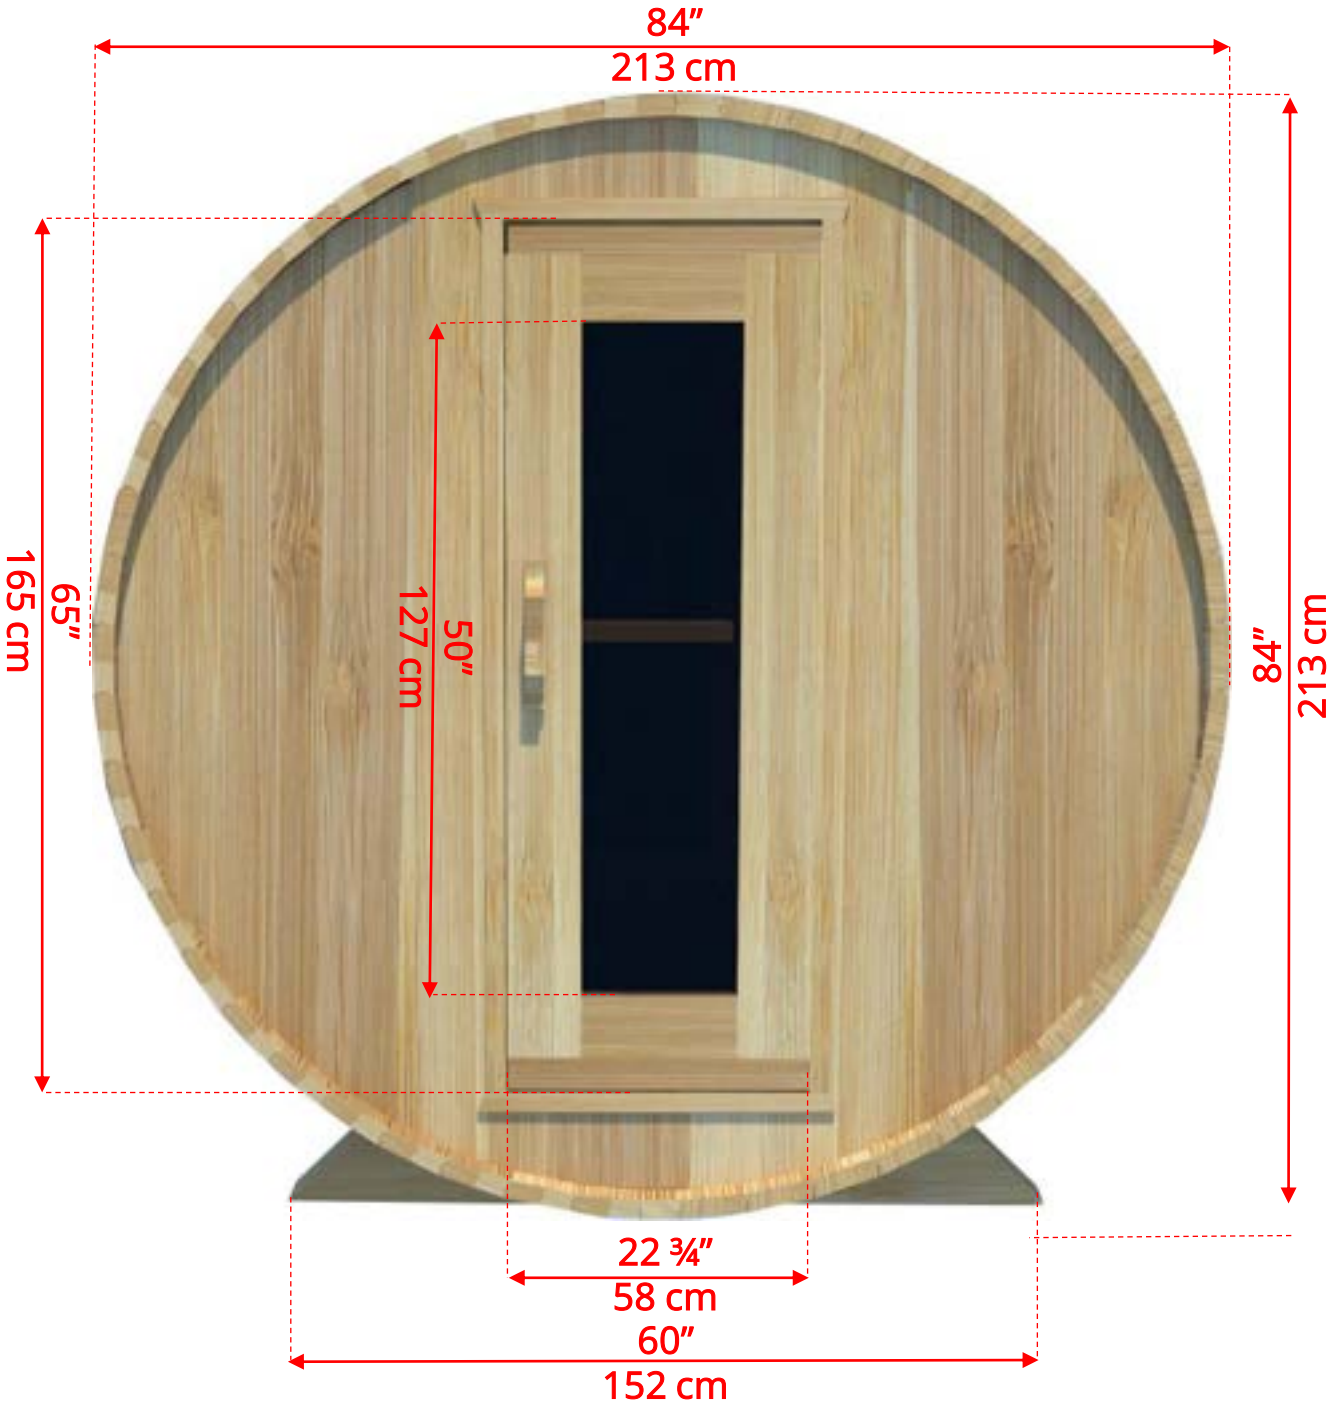

(Full length bench on both sides if wood or Floor Model Heater is chosen)

760PVP/762PVP

7'x6' (182cm) Panoramic Sauna with Porch

Panoramic Signature Sauna Benches

760PVP/762PVP

7'x6' (182cm) Panoramic Sauna with Porch

Panoramic Signature Sauna Benches

(Full length bench on both sides if wood or Floor Model Heater is chosen)

760PVP/762PVP

7'x6' (182cm) Panoramic Sauna with Porch

2 Windows in Front Wall

(2 windows in front wall only available if wood or Floor Model Heater is chosen)

760PVP/762PVP

7'x6' (182cm) Panoramic Sauna with Porch

760PVC/762PVC 7'x6' (182cm) Barrel Sauna with Changeroom

760PVC/762PVC

7'x6' (182cm) Barrel Sauna with Changeroom

760PVC/762PVC 7'x6' (182cm) Barrel Sauna with Changeroom

Standard bench layout shown with optional sauna floor

760PVC/762PVC 7'x6' (182cm) Barrel Sauna with Changeroom

(Full length bench on both sides if wood or Floor Model Heater is chosen)

760PVC/762PVC

7'x6' (182cm) Barrel Sauna with Changeroom