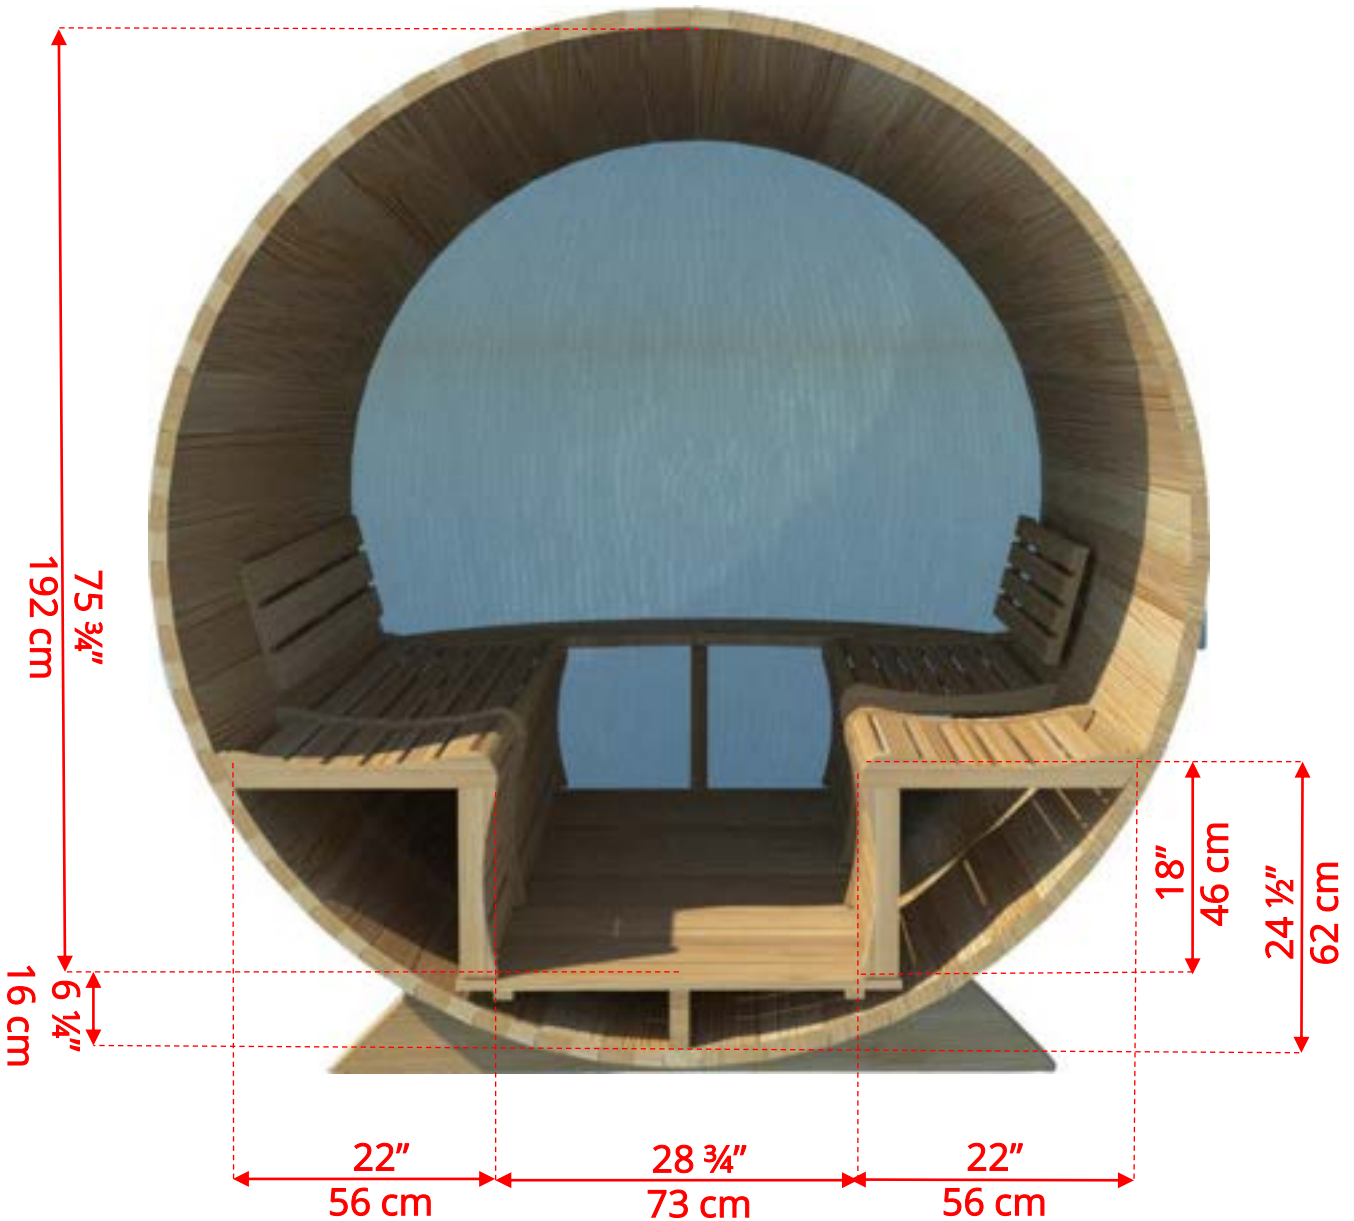

760PV/762PV 7'x6' (182cm) Panoramic Barrel Sauna

760PV/762PV 7'x6' (182cm) Panoramic Barrel Sauna

760PV/762PV

7'x6' (182cm) Panoramic Barrel Sauna

Standard bench layout shown with optional sauna floor

760PV/762PV 7'x6' (182cm) Panoramic Barrel Sauna

760PVCP/762PVCP

7'x6' (182cm) Barrel Sauna with Changeroom & Porch

760PVCP/762PVCP

7'x6' (182cm) Barrel Sauna with Changeroom & Porch

760PVCP/762PVCP

7'x6' (182cm) Barrel Sauna with Changeroom & Porch

Standard bench layout shown with optional sauna floor

760PVCP/762PVCP

7'x6' (182cm) Barrel Sauna with Changeroom & Porch

(Full length bench on both sides if wood or Floor Model Heater is chosen)

760PVCP/762PVCP

7'x6' (182cm) Barrel Sauna with Changeroom & Porch

Panoramic Signature Sauna Benches

760PVCP/762PVCP

7'x6' (182cm) Barrel Sauna with Changeroom & Porch

Panoramic Signature Sauna Benches

(Full length bench on both sides if wood or Floor Model Heater is chosen)