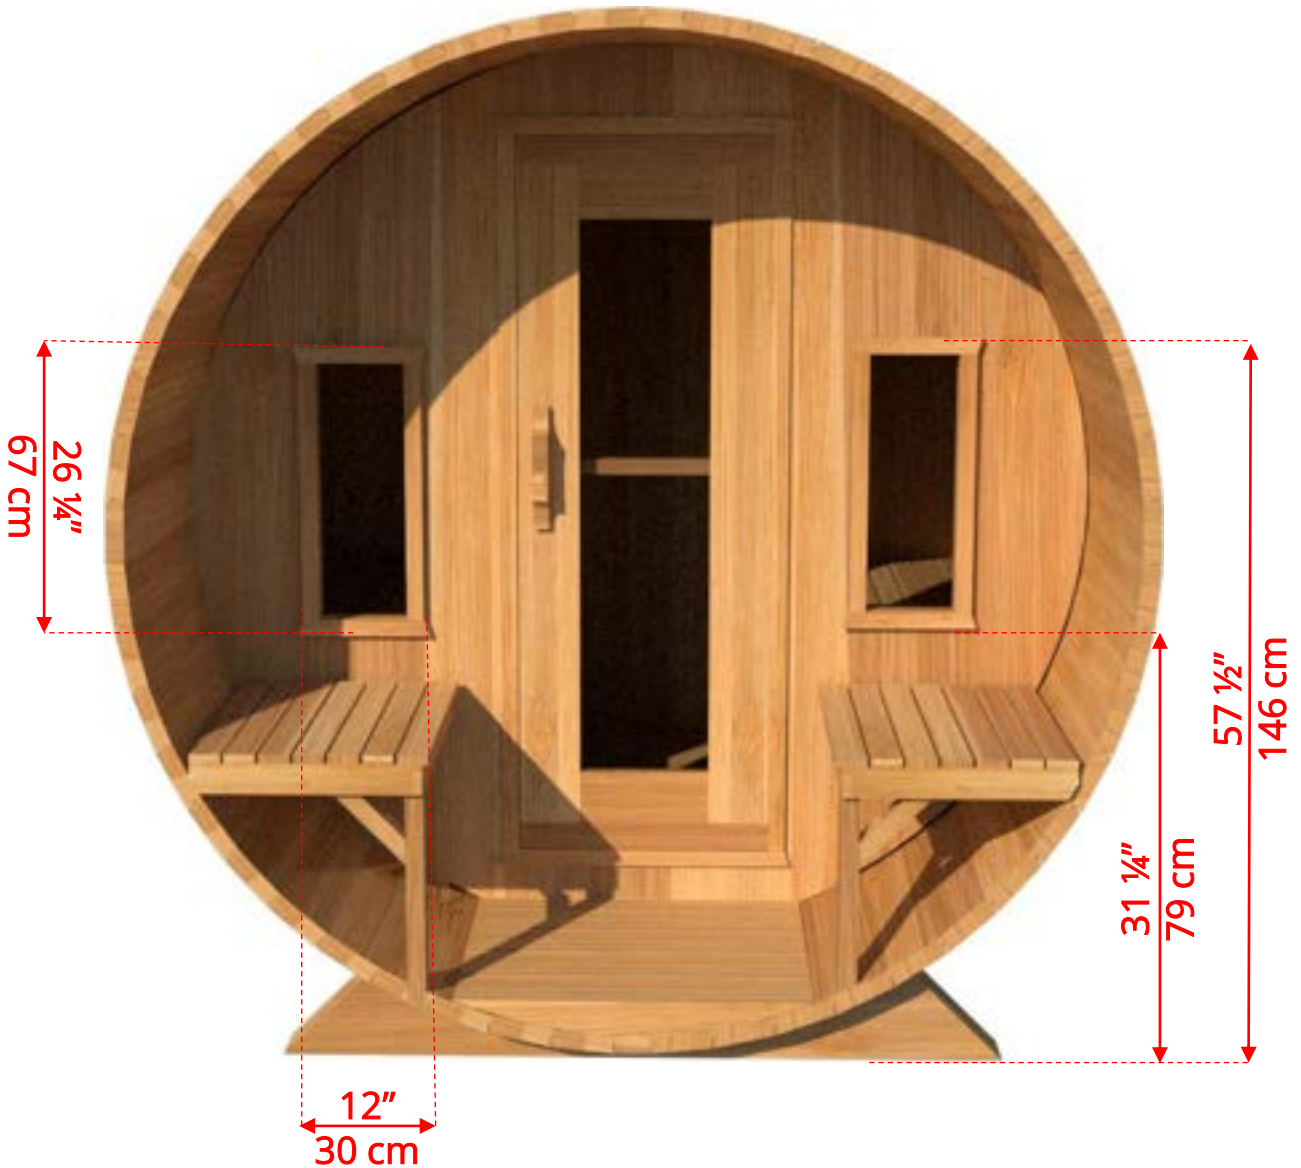

760PVCP/762PVCP

7'x6' (182cm) Barrel Sauna with Changeroom & Porch

(Full length bench on both sides if wood or Floor Model Heater is chosen)

760PVCP/762PVCP

7'x6' (182cm) Barrel Sauna with Changeroom & Porch

Panoramic Signature Sauna Benches

760PVCP/762PVCP

7'x6' (182cm) Barrel Sauna with Changeroom & Porch

Panoramic Signature Sauna Benches

(Full length bench on both sides if wood or Floor Model Heater is chosen)

(Full length bench on both sides if wood or Floor Model Heater is chosen)

760PVCP/762PVCP

7'x6' (182cm) Barrel Sauna with Changeroom & Porch

W2

2 Windows in Front Wall

2 windows not available on changerroom wall if electric heater is chosen