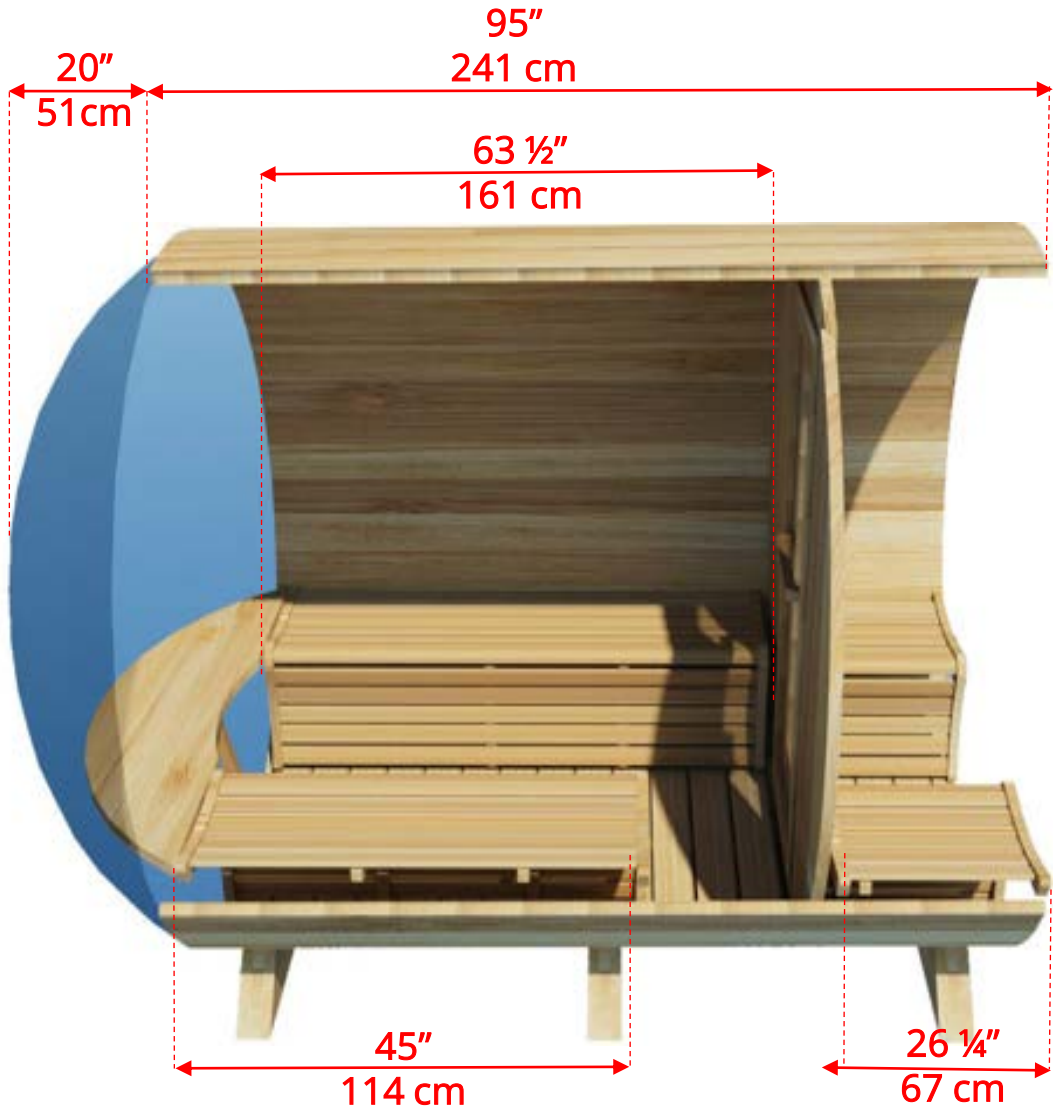

760PVP/762PVP

7'x6' (182cm) Panoramic Sauna with Porch

760PVP/762PVP

7'x6' (182cm) Panoramic Sauna with Porch

Standard bench layout shown with optional sauna floor

760PVP/762PVP 7'x6' (182cm) Panoramic Sauna with Porch

(Full length bench on both sides if wood or Floor Model Heater is chosen)

760PVP/762PVP

7'x6' (182cm) Panoramic Sauna with Porch

Panoramic Signature Sauna Benches

760PVP/762PVP

7'x6' (182cm) Panoramic Sauna with Porch

Panoramic Signature Sauna Benches

(Full length bench on both sides if wood or Floor Model Heater is chosen)

760PVP/762PVP

7'x6' (182cm) Panoramic Sauna with Porch

2 Windows in Front Wall

(2 windows in front wall only available if wood or Floor Model Heater is chosen)

760PVP/762PVP

7'x6' (182cm) Panoramic Sauna with Porch

760PVC/762PVC 7'x6' (182cm) Barrel Sauna with Changeroom

760PVC/762PVC

7'x6' (182cm) Barrel Sauna with Changeroom

760PVC/762PVC 7'x6' (182cm) Barrel Sauna with Changeroom