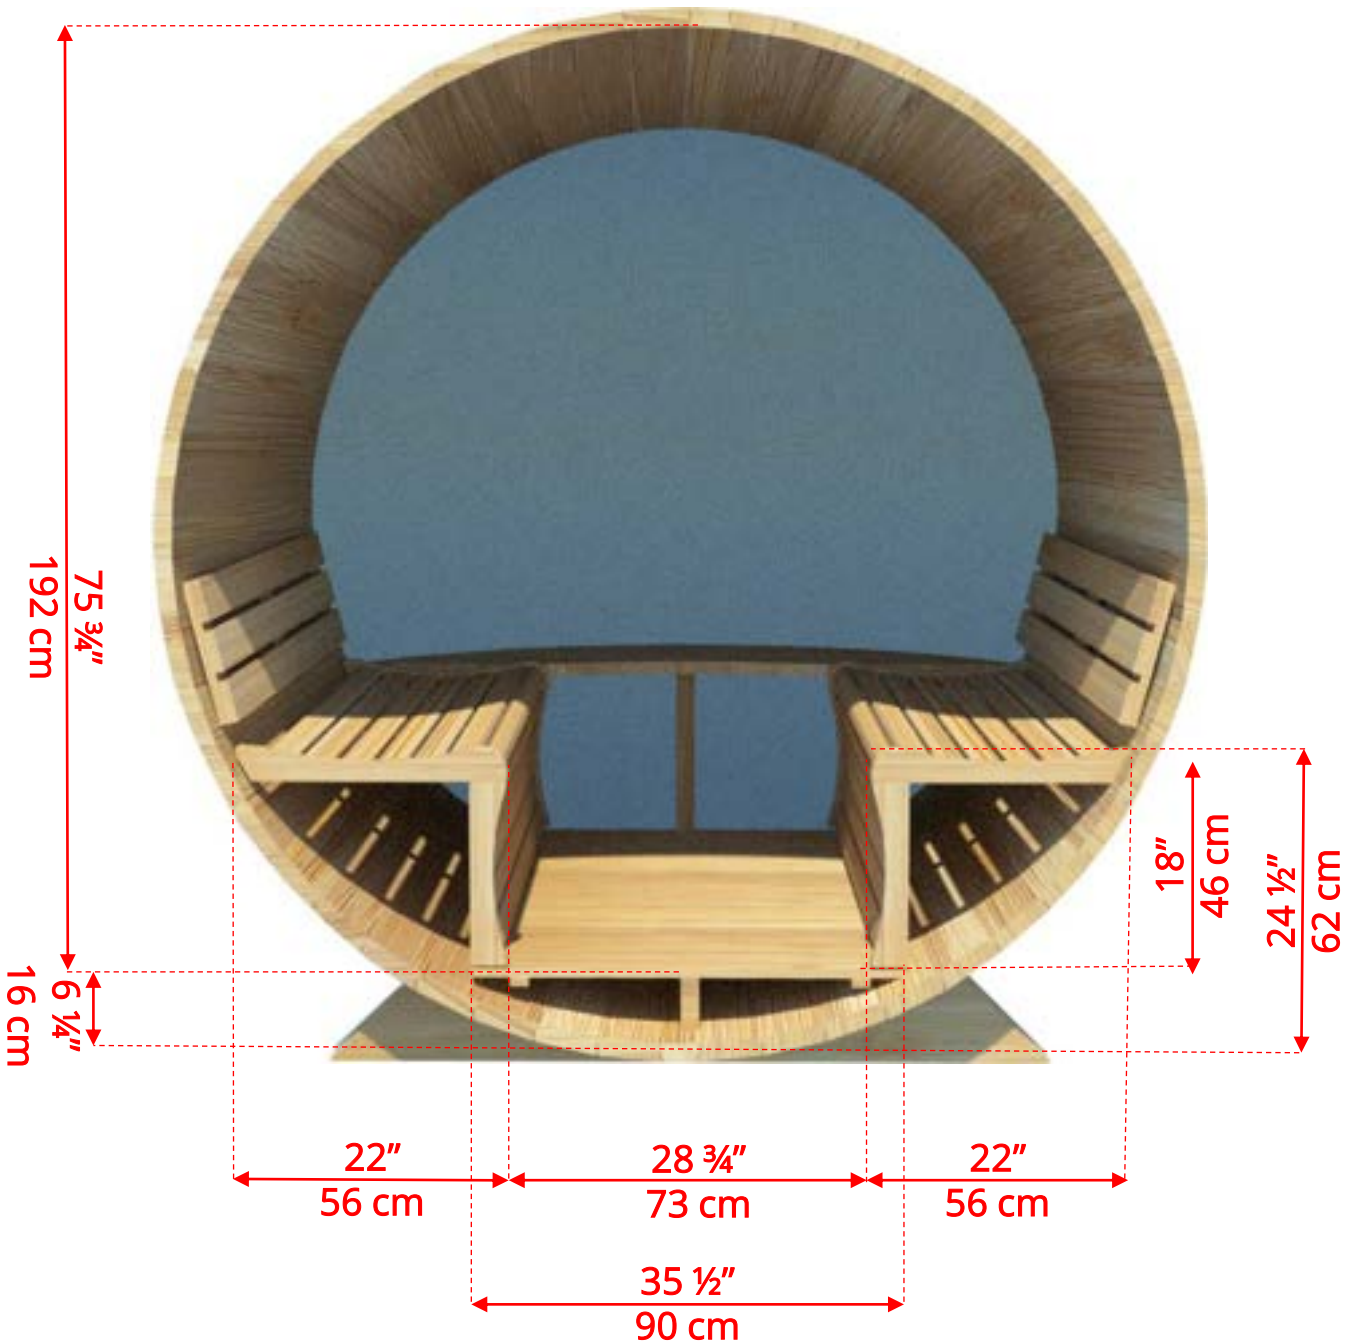

760PV/762PV 7'x6' (182cm) Panoramic Barrel Sauna

760PV/762PV 7'x6' (182cm) Panoramic Barrel Sauna

760PV/762PV

7'x6' (182cm) Panoramic Barrel Sauna

Standard bench layout shown with optional sauna floor

760PV/762PV 7'x6' (182cm) Panoramic Barrel Sauna

Standard bench layout shown with optional sauna floor

(Full length bench on both sides if wood or Floor Model Heater is chosen)

760PV/762PV 7'x6' (182cm) Panoramic Barrel Sauna

Panoramic Signature Sauna Benches

760PV/762PV

7'x6' (182cm) Panoramic Barrel Sauna

76SSUPANO
Panoramic Signature Sauna Benches

(Full length on 1 side and short bench on opposite if electric heater is chosen)

760PVP/762PVP 7'x6' (182cm) Panoramic Sauna with Porch

760PVP/762PVP

7'x6' (182cm) Panoramic Sauna with Porch

760PVP/762PVP

7'x6' (182cm) Panoramic Sauna with Porch

Standard bench layout shown with optional sauna floor

760PVP/762PVP 7'x6' (182cm) Panoramic Sauna with Porch