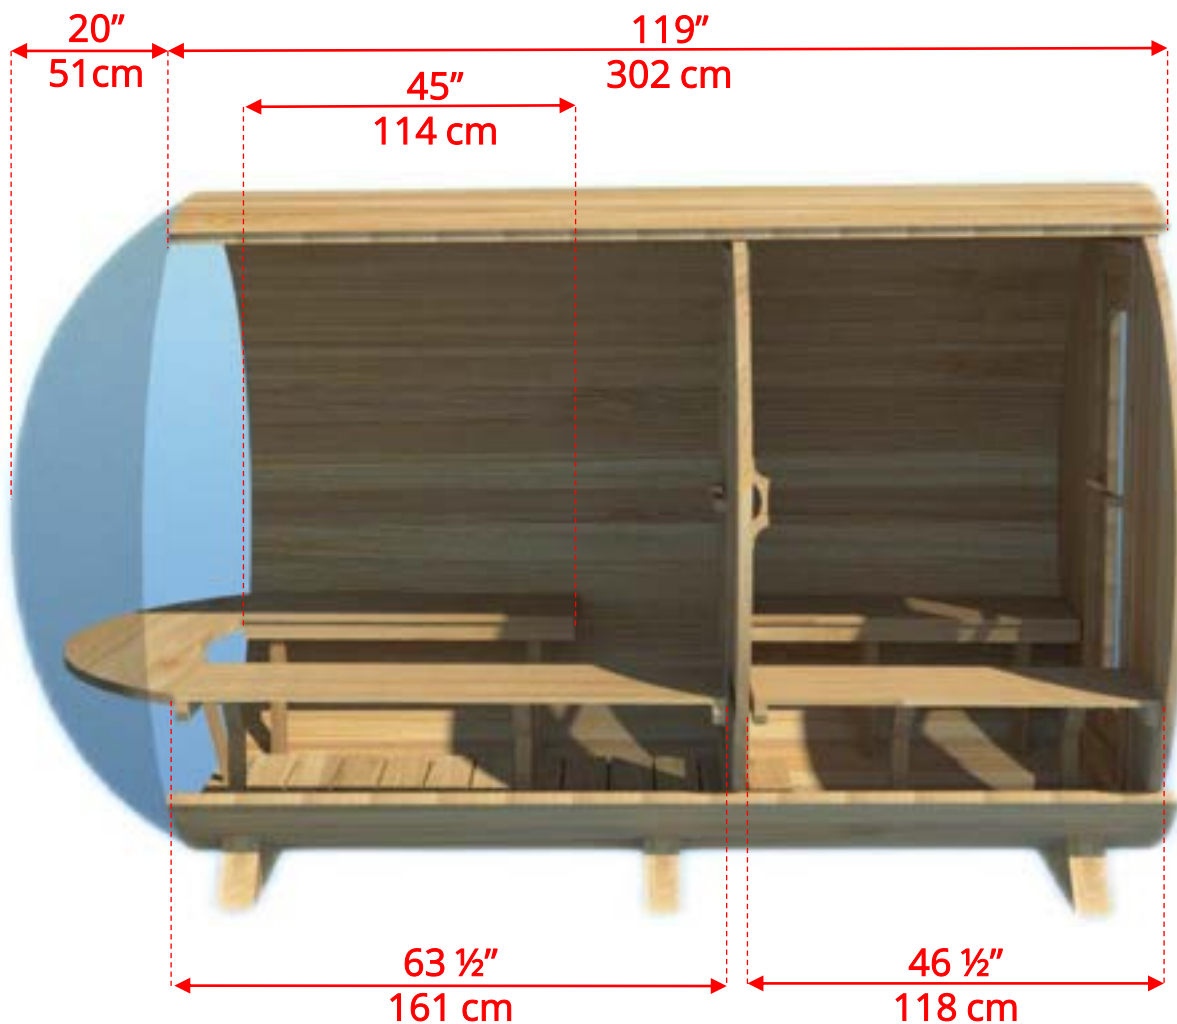

Panoramic Signature Sauna Benches

(Full length bench on both sides if wood or Floor Model Heater is chosen)

760PVP/762PVP

7'x6' (182cm) Panoramic Sauna with Porch

2 Windows in Front Wall

(2 windows in front wall only available if wood or Floor Model Heater is chosen)

760PVP/762PVP

7'x6' (182cm) Panoramic Sauna with Porch

760PVC/762PVC 7'x6' (182cm) Barrel Sauna with Changeroom

760PVC/762PVC

7'x6' (182cm) Barrel Sauna with Changeroom

760PVC/762PVC 7'x6' (182cm) Barrel Sauna with Changeroom

Standard bench layout shown with optional sauna floor

760PVC/762PVC 7'x6' (182cm) Barrel Sauna with Changeroom

(Full length bench on both sides if wood or Floor Model Heater is chosen)

760PVC/762PVC

7'x6' (182cm) Barrel Sauna with Changeroom