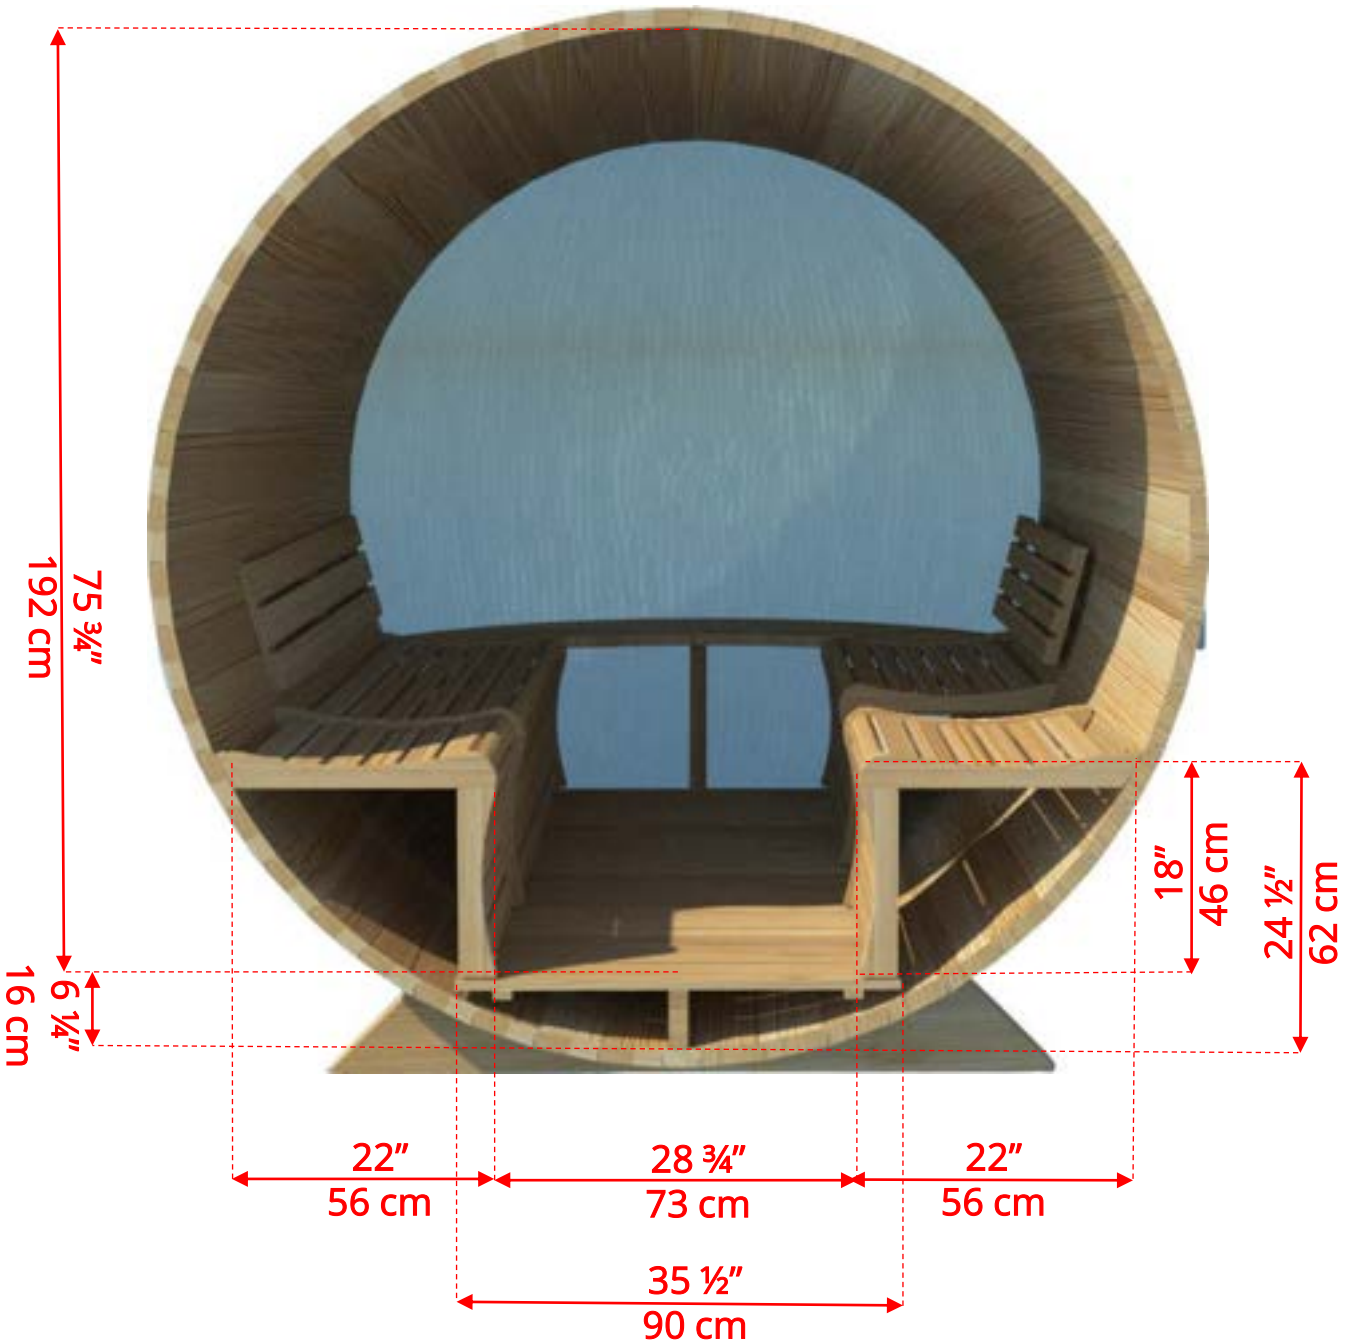

760PV/762PV 7'x6' (182cm) Panoramic Barrel Sauna

760PV/762PV 7'x6' (182cm) Panoramic Barrel Sauna

760PV/762PV

7'x6' (182cm) Panoramic Barrel Sauna

Standard bench layout shown with optional sauna floor

760PV/762PV 7'x6' (182cm) Panoramic Barrel Sauna

Standard bench layout shown with optional sauna floor

(Full length bench on both sides if wood or Floor Model Heater is chosen)

760PV/762PV 7'x6' (182cm) Panoramic Barrel Sauna

Panoramic Signature Sauna Benches

760PVP/762PVP

7'x6' (182cm) Panoramic Sauna with Porch

760PVP/762PVP

7'x6' (182cm) Panoramic Sauna with Porch

Standard bench layout shown with optional sauna floor

760PVP/762PVP 7'x6' (182cm) Panoramic Sauna with Porch

(Full length bench on both sides if wood or Floor Model Heater is chosen)

760PVP/762PVP

7'x6' (182cm) Panoramic Sauna with Porch

Panoramic Signature Sauna Benches

760PVP/762PVP

7'x6' (182cm) Panoramic Sauna with Porch