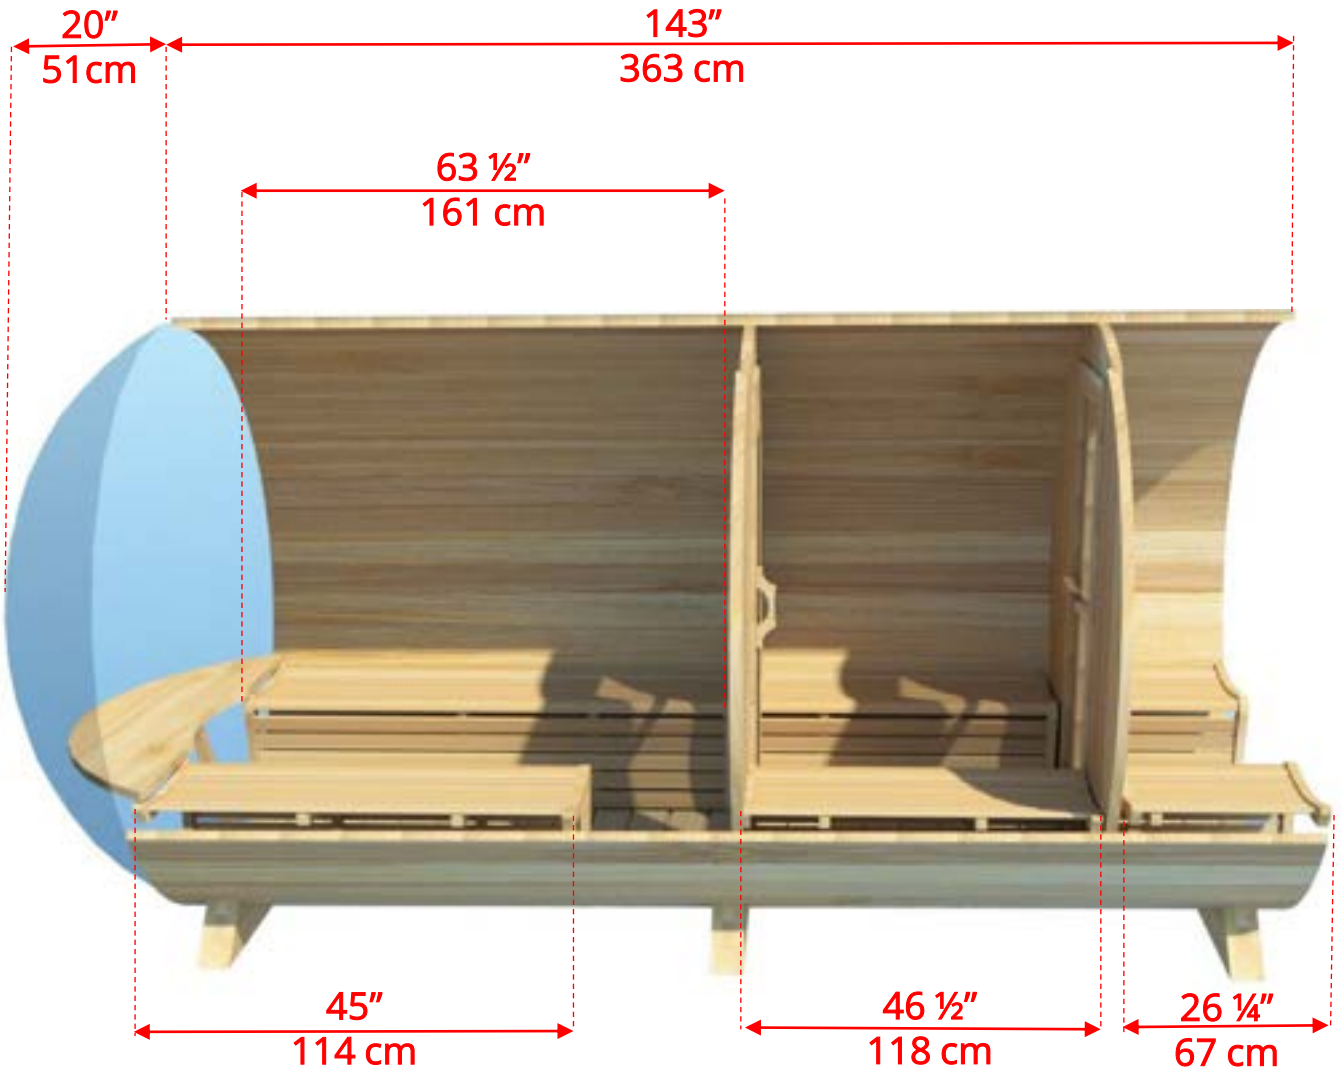

760PVCP/762PVCP

7'x6' (182cm) Barrel Sauna with Changeroom & Porch

(Full length bench on both sides if wood or Floor Model Heater is chosen)

760PVCP/762PVCP

7'x6' (182cm) Barrel Sauna with Changeroom & Porch

Panoramic Signature Sauna Benches

760PVCP/762PVCP

7'x6' (182cm) Barrel Sauna with Changeroom & Porch

Panoramic Signature Sauna Benches

(Full length bench on both sides if wood or Floor Model Heater is chosen)

(Full length bench on both sides if wood or Floor Model Heater is chosen)

760PVCP/762PVCP

7'x6' (182cm) Barrel Sauna with Changeroom & Porch

W2

2 Windows in Front Wall

2 windows not available on changerroom wall if electric heater is chosen