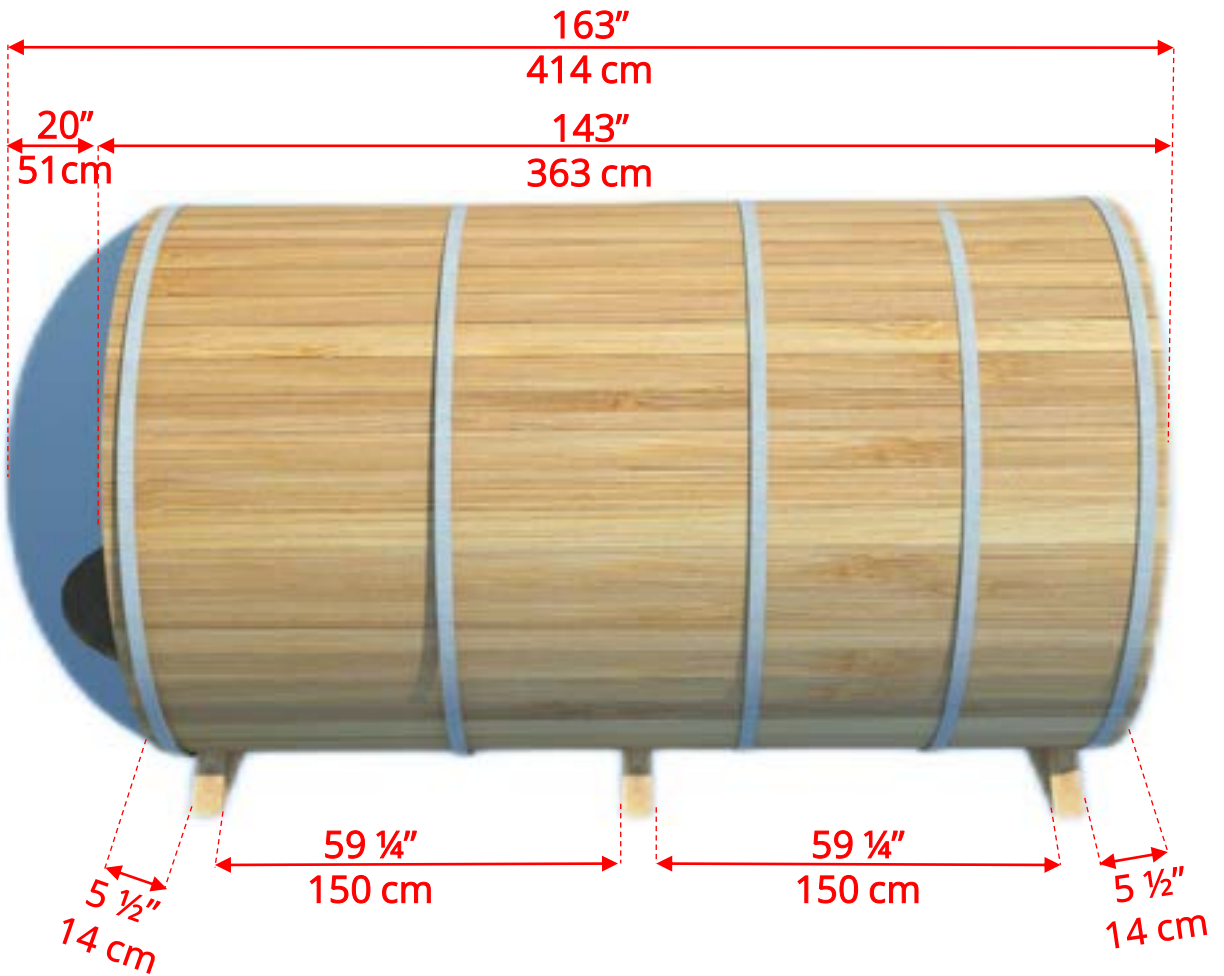

Panoramic Signature Sauna Benches

760PVC/762PVC 7'x6' (182cm) Barrel Sauna with Changeroom

Panoramic Signature Sauna Benches

(Full length bench on both sides if wood or Floor Model Heater is chosen)

760PVC/762PVC 7'x6' (182cm) Barrel Sauna with Changeroom

760PVCP/762PVCP

7'x6' (182cm) Barrel Sauna with Changeroom & Porch

760PVCP/762PVCP

7'x6' (182cm) Barrel Sauna with Changeroom & Porch

760PVCP/762PVCP

7'x6' (182cm) Barrel Sauna with Changeroom & Porch

Standard bench layout shown with optional sauna floor