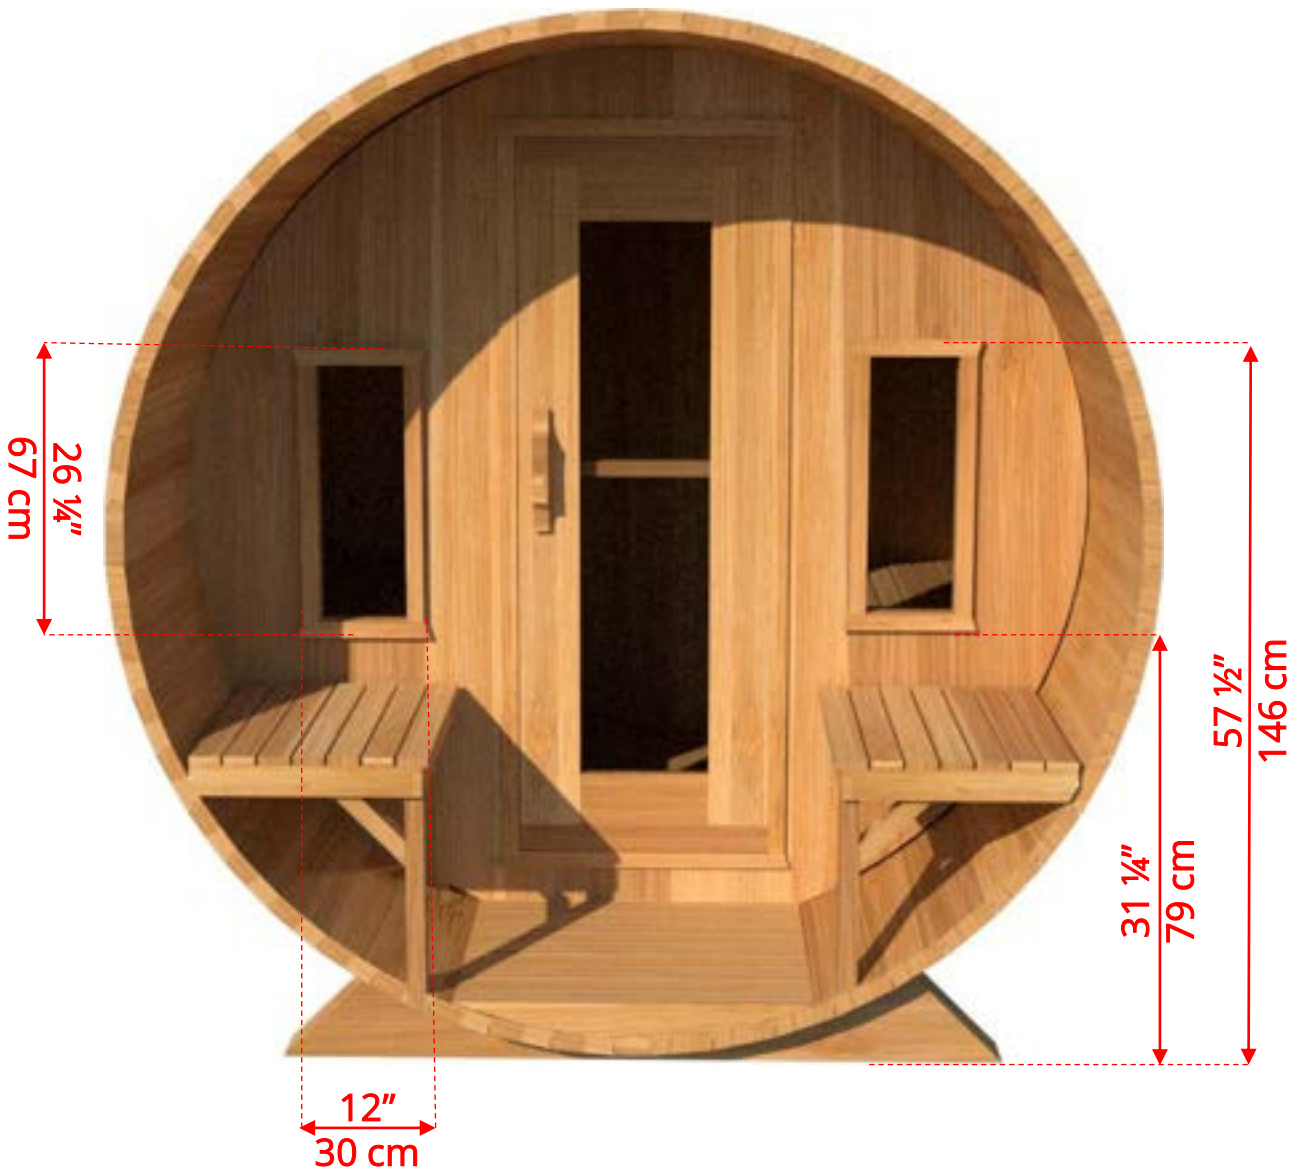

(Full length bench on both sides if wood or Floor Model Heater is chosen)

760PVP/762PVP

7'x6' (182cm) Panoramic Sauna with Porch

Panoramic Signature Sauna Benches

760PVP/762PVP

7'x6' (182cm) Panoramic Sauna with Porch

Panoramic Signature Sauna Benches

(Full length bench on both sides if wood or Floor Model Heater is chosen)

760PVP/762PVP

7'x6' (182cm) Panoramic Sauna with Porch

2 Windows in Front Wall

(2 windows in front wall only available if wood or Floor Model Heater is chosen)

760PVP/762PVP

7'x6' (182cm) Panoramic Sauna with Porch

760PVC/762PVC 7'x6' (182cm) Barrel Sauna with Changeroom

760PVC/762PVC

7'x6' (182cm) Barrel Sauna with Changeroom

760PVC/762PVC 7'x6' (182cm) Barrel Sauna with Changeroom

Standard bench layout shown with optional sauna floor

760PVC/762PVC 7'x6' (182cm) Barrel Sauna with Changeroom

(Full length bench on both sides if wood or Floor Model Heater is chosen)

760PVC/762PVC

7'x6' (182cm) Barrel Sauna with Changeroom