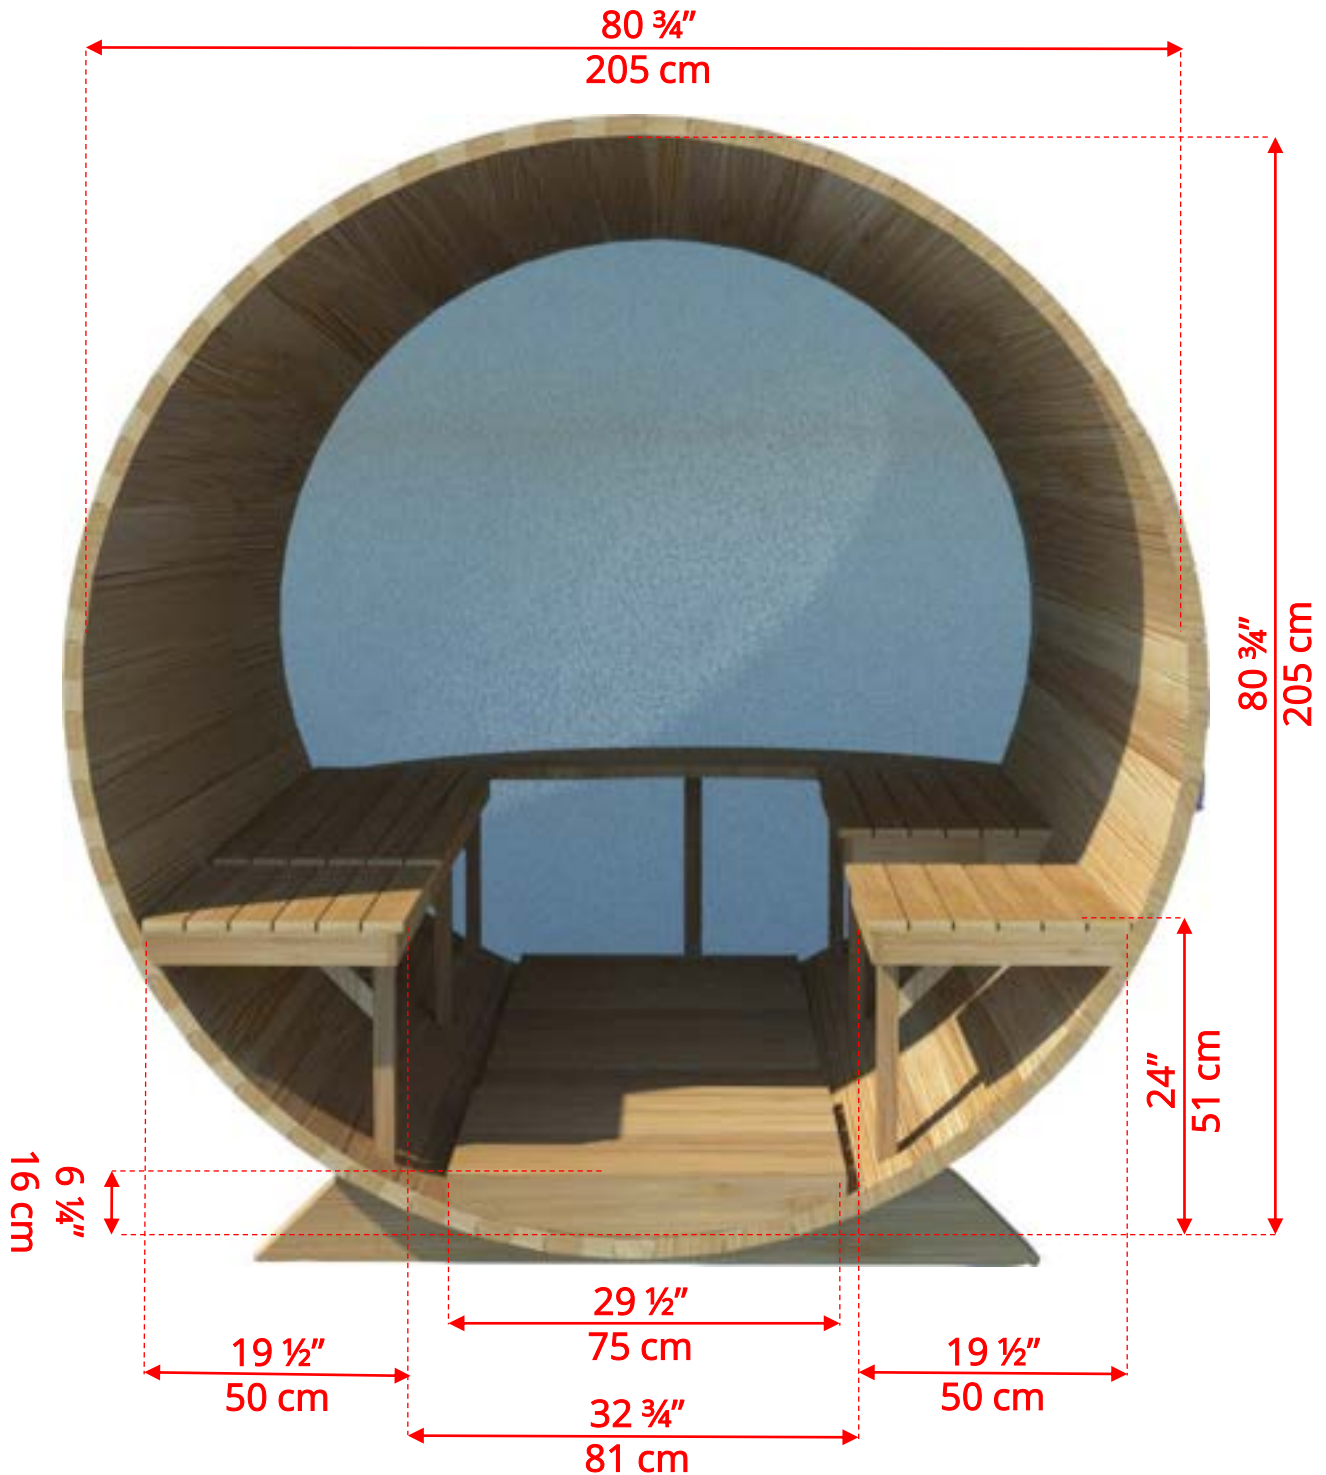

760PV/762PV 7'x6' (182cm) Panoramic Barrel Sauna

760PV/762PV 7'x6' (182cm) Panoramic Barrel Sauna

760PV/762PV

7'x6' (182cm) Panoramic Barrel Sauna

Standard bench layout shown with optional sauna floor

760PV/762PV 7'x6' (182cm) Panoramic Barrel Sauna

Standard bench layout shown with optional sauna floor

(Full length bench on both sides if wood or Floor Model Heater is chosen)

760PV/762PV 7'x6' (182cm) Panoramic Barrel Sauna

Panoramic Signature Sauna Benches

760PV/762PV

7'x6' (182cm) Panoramic Barrel Sauna

76SSUPANO
Panoramic Signature Sauna Benches

(Full length on 1 side and short bench on opposite if electric heater is chosen)

760PVP/762PVP 7'x6' (182cm) Panoramic Sauna with Porch

760PVP/762PVP

7'x6' (182cm) Panoramic Sauna with Porch

760PVP/762PVP

7'x6' (182cm) Panoramic Sauna with Porch

Standard bench layout shown with optional sauna floor

760PVP/762PVP 7'x6' (182cm) Panoramic Sauna with Porch