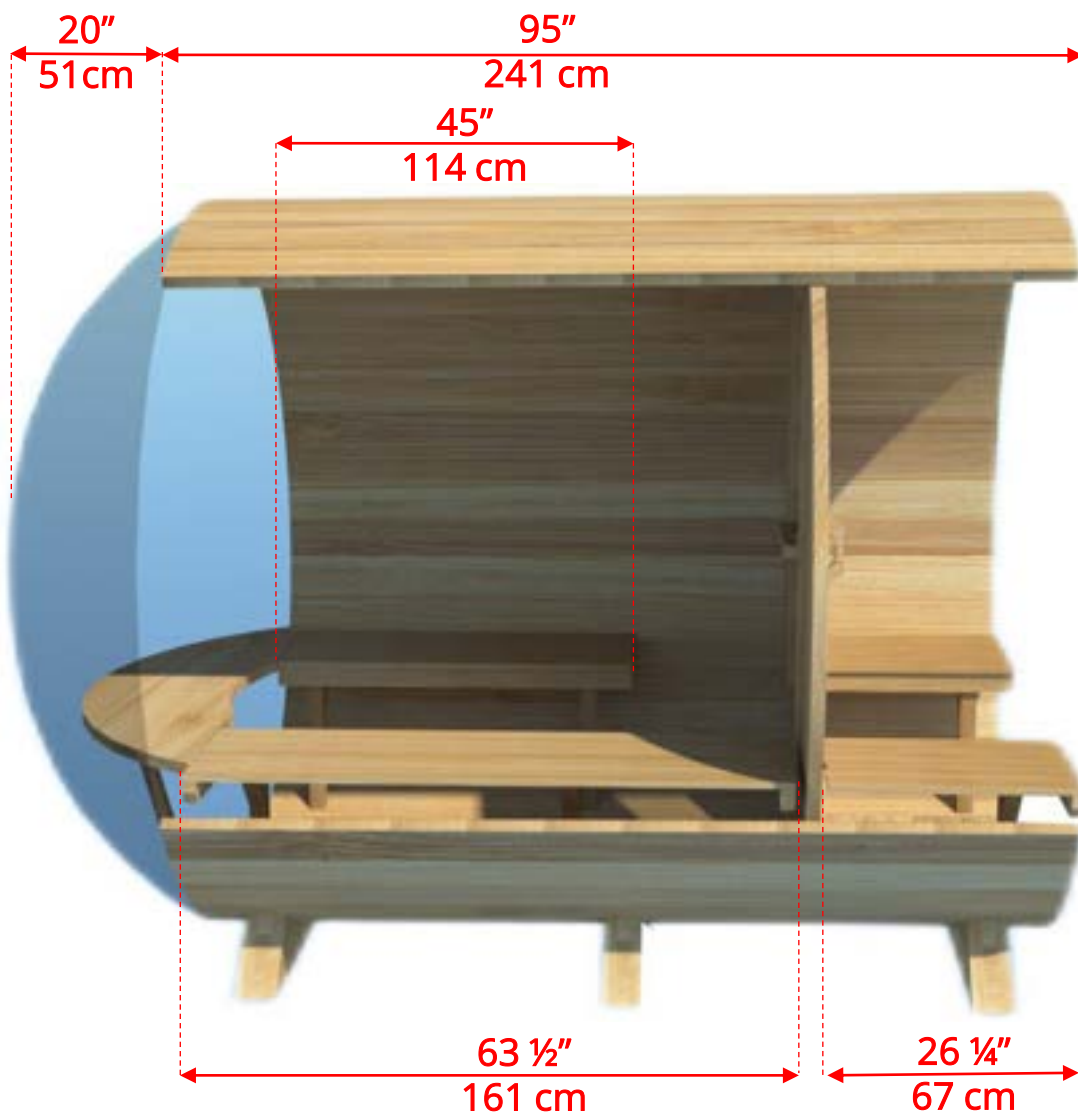

Standard bench layout shown with optional sauna floor

(Full length bench on both sides if wood or Floor Model Heater is chosen)

760PV/762PV 7'x6' (182cm) Panoramic Barrel Sauna

Panoramic Signature Sauna Benches

760PV/762PV

7'x6' (182cm) Panoramic Barrel Sauna

76SSUPANO
Panoramic Signature Sauna Benches

(Full length on 1 side and short bench on opposite if electric heater is chosen)

760PVP/762PVP 7'x6' (182cm) Panoramic Sauna with Porch

760PVP/762PVP

7'x6' (182cm) Panoramic Sauna with Porch

760PVP/762PVP

7'x6' (182cm) Panoramic Sauna with Porch

Standard bench layout shown with optional sauna floor

760PVP/762PVP 7'x6' (182cm) Panoramic Sauna with Porch

(Full length bench on both sides if wood or Floor Model Heater is chosen)

760PVP/762PVP

7'x6' (182cm) Panoramic Sauna with Porch

Panoramic Signature Sauna Benches

760PVP/762PVP

7'x6' (182cm) Panoramic Sauna with Porch