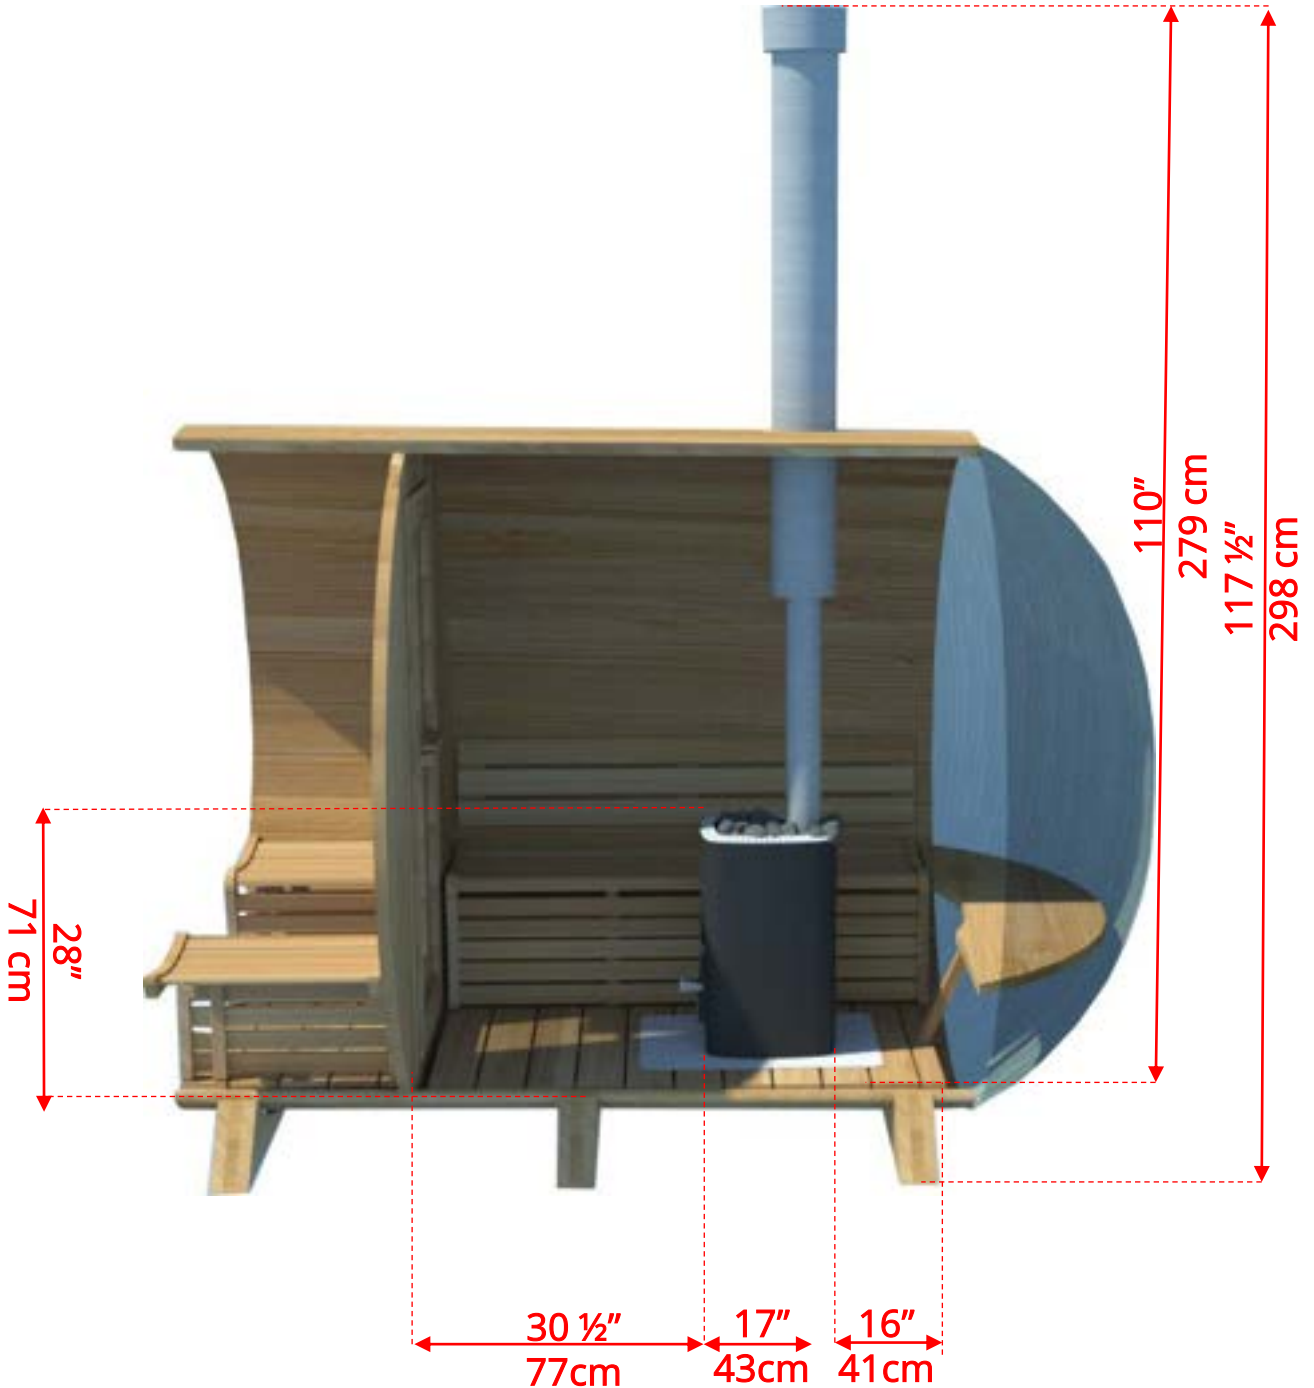

760PV/762PV 7'x6' (182cm) Panoramic Barrel Sauna

760PV/762PV 7'x6' (182cm) Panoramic Barrel Sauna

760PV/762PV

7'x6' (182cm) Panoramic Barrel Sauna

Standard bench layout shown with optional sauna floor

760PV/762PV 7'x6' (182cm) Panoramic Barrel Sauna

Panoramic Signature Sauna Benches

760PVCP/762PVCP

7'x6' (182cm) Barrel Sauna with Changeroom & Porch

Panoramic Signature Sauna Benches

(Full length bench on both sides if wood or Floor Model Heater is chosen)

(Full length bench on both sides if wood or Floor Model Heater is chosen)

760PVCP/762PVCP

7'x6' (182cm) Barrel Sauna with Changeroom & Porch

W2

2 Windows in Front Wall

2 windows not available on changerroom wall if electric heater is chosen

760PVCP/762PVCP

7'x6' (182cm) Barrel Sauna with Changeroom & Porch

Please note – Drawing shows sauna room measurements only.