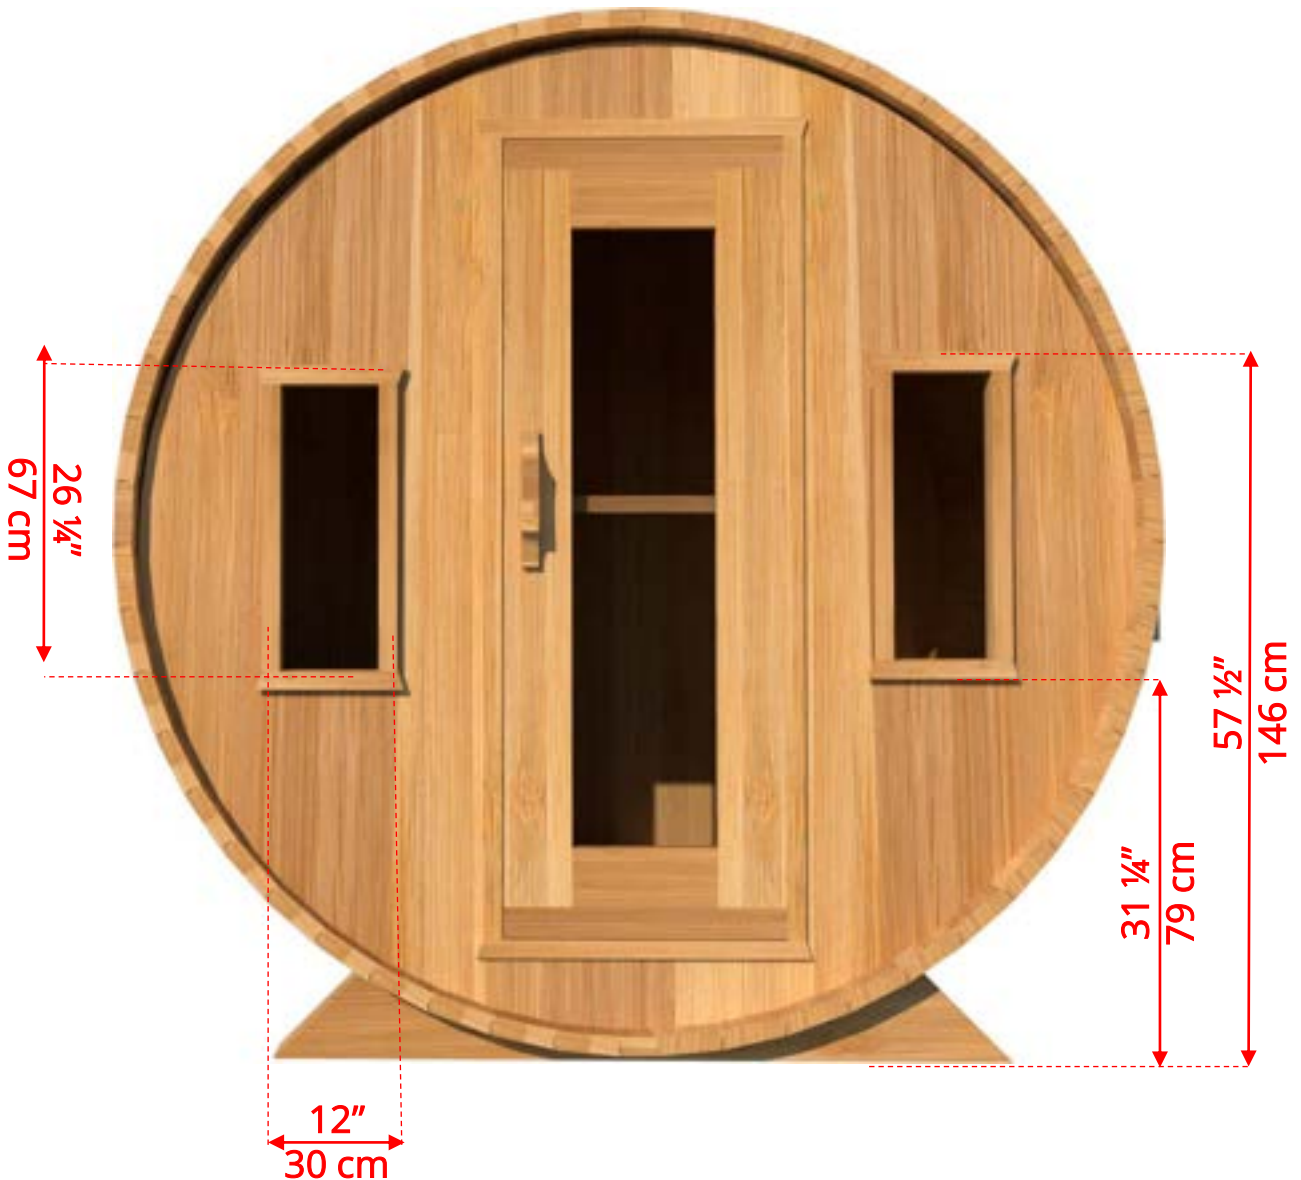

760PVC/762PVC 7'x6' (182cm) Barrel Sauna with Changeroom

2 Windows in Front Wall

2 windows not available on changerroom wall if electric heater is chosen