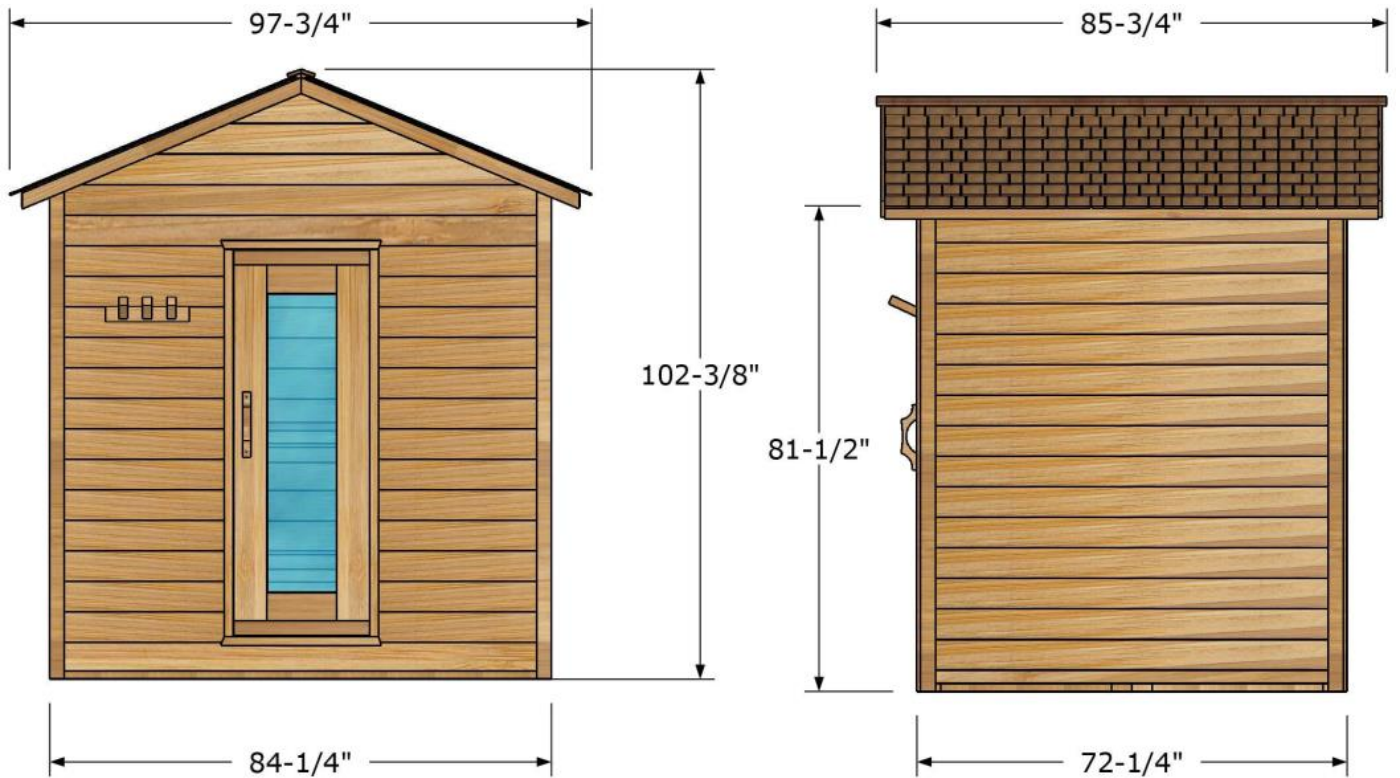

Divine  Saunas

With

6x7 Yoga Sauna measurements

6x7 Yoga Sauna measurements

(Please note that the benches are shown in 2-tier L-configuration instead of 1-tier Yoga sauna benches):