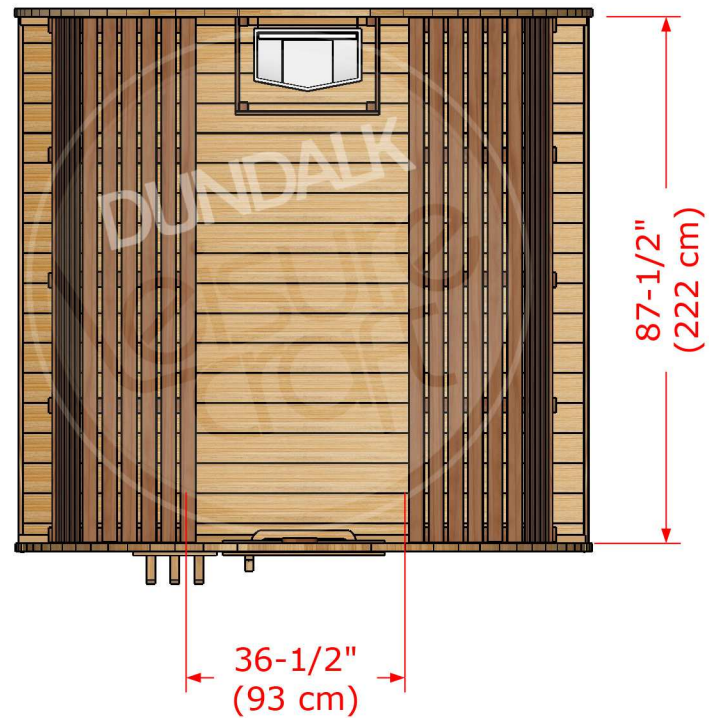

Model # 880
882

8' x 8' Clear Western Red Cedar Pod Sauna
8' x 8' Knotty Red Cedar Pod Sauna

Cedar Pod Sauna Package Features:

- Made in Canada.
- Constructed from Canadian Western Red Cedar with 2x6 tongue and groove walls.
- Easy to Follow assembly instructions with online video assistance.
- Bronze tempered glass in front door.
- 2 Solid cedar headrests and towel bar included with each package.
- Available in 6', 7' or 8' lengths.

Cedar Pod Sauna Options:

- 1 or 2 Windows in front wall.
- Signature Bench Upgrades.
- 2' Porch with benches.
- 4' Changeroom with benches.
- Electric or Woodburning heater

Front View

Side View

Model # 880
882

8' x 8' Clear Western Red Cedar Pod Sauna
8' x 8' Knotty Red Cedar Pod Sauna

Inside Front View

Top View

Package Size
108" x 45" x 36"
(274 cm x 114cm x 81 cm)

Product Weight
1325 lbs
(601 kgs)

Model # 880
882

8' x 8' Clear Western Red Cedar Pod Sauna
8' x 8' Knotty Red Cedar Pod Sauna

2' Porch

4' Changeroom Option

2' Porch & 4' Changeroom Option

880-882 with Porch Package Size

132" x 45" x 42"
(335 cm x 114 cm x 107 cm)
1425 lbs (646 kgs)