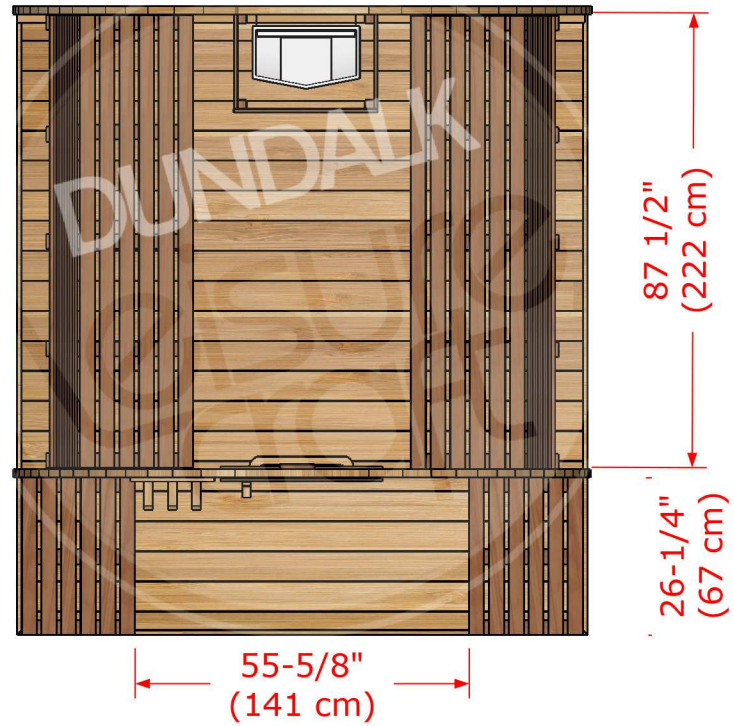

Model # 880
882

8' x 8' Clear Western Red Cedar Pod Sauna
8' x 8' Knotty Red Cedar Pod Sauna

Cedar Pod Sauna Package Features:

- Made in Canada.
- Constructed from Canadian Western Red Cedar with 2x6 tongue and groove walls.
- Easy to Follow assembly instructions with online video assistance.
- Bronze tempered glass in front door.
- 2 Solid cedar headrests and towel bar included with each package.
- Available in 6', 7' or 8' lengths.

8' x 8' Clear Western Red Cedar Pod Sauna
8' x 8' Knotty Red Cedar Pod Sauna

Inside Front View

Top View

Package Size
108" x 45" x 36"
(274 cm x 114cm x 81 cm)

Product Weight
1325 lbs
(601 kgs)

Model # 880
882

8' x 8' Clear Western Red Cedar Pod Sauna
8' x 8' Knotty Red Cedar Pod Sauna

2' Porch

4' Changeroom Option

2' Porch & 4' Changeroom Option

880-882 with Porch Package Size

132" x 45" x 42"
(335 cm x 114 cm x 107 cm)
1425 lbs (646 kgs)

880-882 with Changeroom Package Size

149" x 45" x 42"
(378 cm x 114 cm x 107 cm)
1600 lbs (726 kgs)

880-882 with 2' Porch & 4' Changeroom Package Size

174" x 45" x 42"
(442 cm x 114 cm x 107 cm)
1765 lbs (801 kgs)