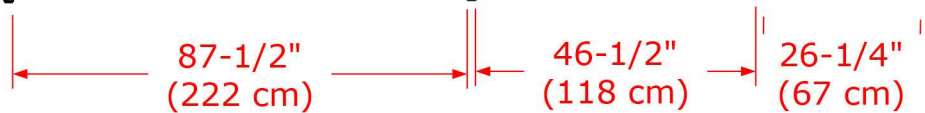

8' x 8' Clear Western Red Cedar Pod Sauna
8' x 8' Knotty Red Cedar Pod Sauna

Inside Front View

Top View

Package Size
108" x 45" x 36"
(274 cm x 114cm x 81 cm)

Product Weight
1325 lbs
(601 kgs)

Model # 880
882

8' x 8' Clear Western Red Cedar Pod Sauna
8' x 8' Knotty Red Cedar Pod Sauna

2' Porch

4' Changeroom Option

2' Porch & 4' Changeroom Option

880-882 with Porch Package Size

132" x 45" x 42"
(335 cm x 114 cm x 107 cm)
1425 lbs (646 kgs)

880-882 with Changeroom Package Size

149" x 45" x 42"
(378 cm x 114 cm x 107 cm)
1600 lbs (726 kgs)

880-882 with 2' Porch & 4' Changeroom Package Size

174" x 45" x 42"
(442 cm x 114 cm x 107 cm)
1765 lbs (801 kgs)