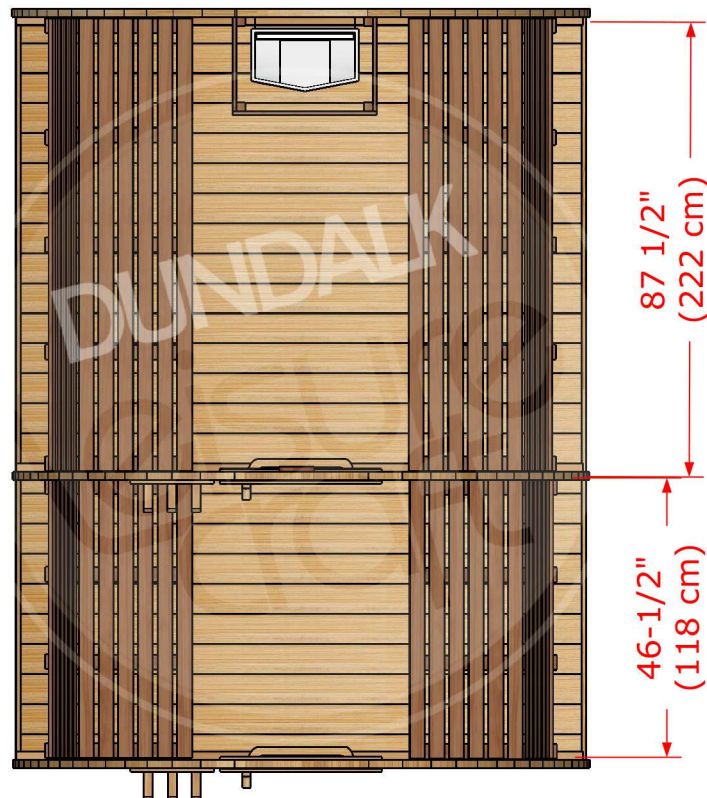

Model # 880
882

8' x 8' Clear Western Red Cedar Pod Sauna
8' x 8' Knotty Red Cedar Pod Sauna

Cedar Pod Sauna Package Features:

- Made in Canada.
- Constructed from Canadian Western Red Cedar with 2x6 tongue and groove walls.
- Easy to Follow assembly instructions with online video assistance.
- Bronze tempered glass in front door.
- 2 Solid cedar headrests and towel bar included with each package.
- Available in 6', 7' or 8' lengths.

8' x 8' Clear Western Red Cedar Pod Sauna
8' x 8' Knotty Red Cedar Pod Sauna

Inside Front View

Top View

Package Size
108" x 45" x 36"
(274 cm x 114cm x 81 cm)

Product Weight
1325 lbs
(601 kgs)

Model # 880
882

8' x 8' Clear Western Red Cedar Pod Sauna
8' x 8' Knotty Red Cedar Pod Sauna

2' Porch

4' Changeroom Option

2' Porch & 4' Changeroom Option

880-882 with Porch Package Size

132" x 45" x 42"
(335 cm x 114 cm x 107 cm)
1425 lbs (646 kgs)

880-882 with Changeroom Package Size

149" x 45" x 42"
(378 cm x 114 cm x 107 cm)
1600 lbs (726 kgs)

880-882 with 2' Porch & 4' Changeroom Package Size

174" x 45" x 42"
(442 cm x 114 cm x 107 cm)
1765 lbs (801 kgs)