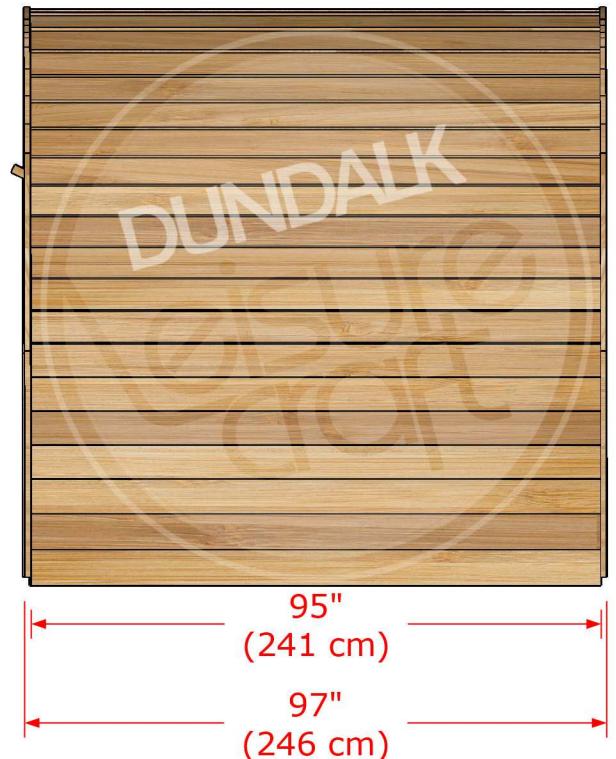

Model # 880
 # 882

8' x 8' Clear Western Red Cedar Pod Sauna
8' x 8' Knotty Red Cedar Pod Sauna

Cedar Pod Sauna Package Features:

- Made in Canada.
- Constructed from Canadian Western Red Cedar with 2x6 tongue and groove walls.
- Easy to Follow assembly instructions with online video assistance.
- Bronze tempered glass in front door.
- 2 Solid cedar headrests and towel bar included with each package.
- Available in 6', 7' or 8' lengths.

Cedar Pod Sauna Options:

- 1 or 2 Windows in front wall.
- Signature Bench Upgrades.
- 2' Porch with benches.
- 4' Changeroom with benches.
- Electric or Woodburning heater

Side View