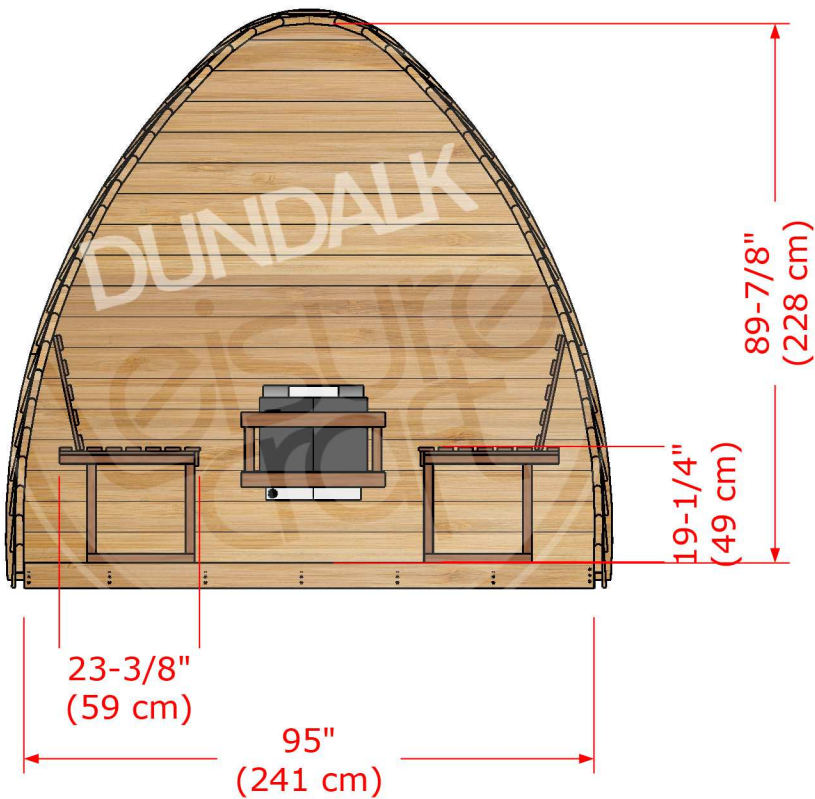

Model # 880
882

8' x 8' Clear Western Red Cedar Pod Sauna
8' x 8' Knotty Red Cedar Pod Sauna

Cedar Pod Sauna Package Features:

- Made in Canada.
- Constructed from Canadian Western Red Cedar with 2x6 tongue and groove walls.
- Easy to Follow assembly instructions with online video assistance.
- Bronze tempered glass in front door.
- 2 Solid cedar headrests and towel bar included with each package.
- Available in 6', 7' or 8' lengths.

Cedar Pod Sauna Options:

- 1 or 2 Windows in front wall.
- Signature Bench Upgrades.
- 2' Porch with benches.
- 4' Changeroom with benches.
- Electric or Woodburning heater

Front View

Side View

Model # 880
882

8' x 8' Clear Western Red Cedar Pod Sauna
8' x 8' Knotty Red Cedar Pod Sauna

Inside Front View

Top View

Package Size
108" x 45" x 36"
(274 cm x 114cm x 81 cm)

Product Weight
1325 lbs
(601 kgs)

Model # 880
882

8' x 8' Clear Western Red Cedar Pod Sauna
8' x 8' Knotty Red Cedar Pod Sauna

2' Porch

4' Changeroom Option

2' Porch & 4' Changeroom Option

880-882 with Porch Package Size

132" x 45" x 42"
(335 cm x 114 cm x 107 cm)
1425 lbs (646 kgs)