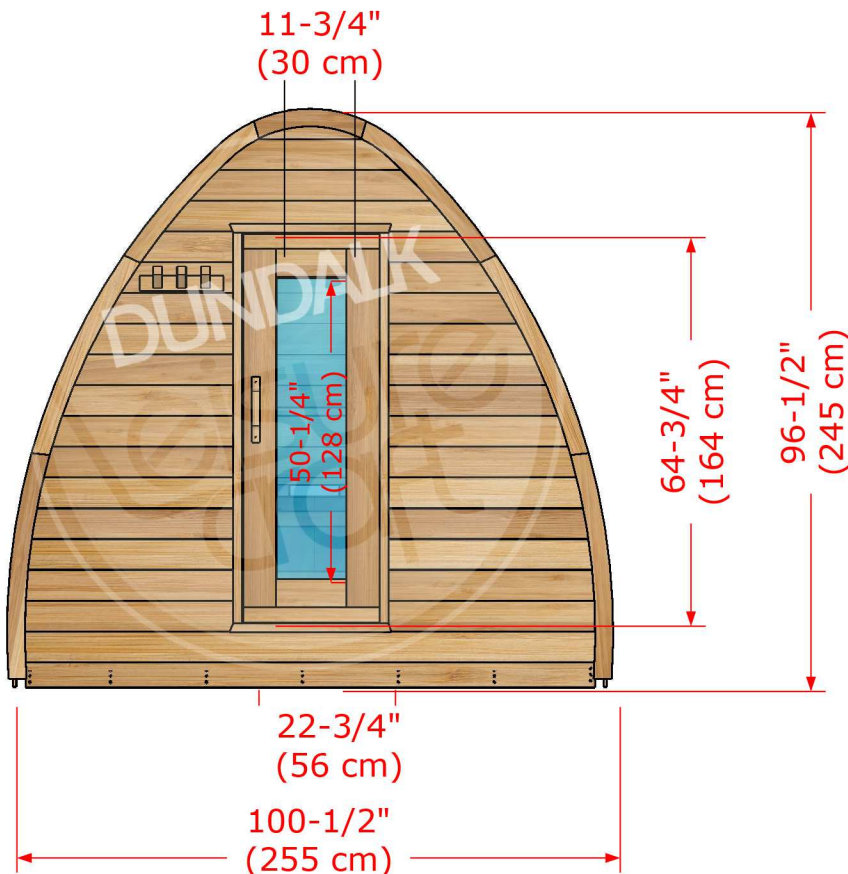

Model # 880
882

8' x 8' Clear Western Red Cedar Pod Sauna
8' x 8' Knotty Red Cedar Pod Sauna

Cedar Pod Sauna Package Features:

- Made in Canada.
- Constructed from Canadian Western Red Cedar with 2x6 tongue and groove walls.
- Easy to Follow assembly instructions with online video assistance.
- Bronze tempered glass in front door.
- 2 Solid cedar headrests and towel bar included with each package.
- Available in 6', 7' or 8' lengths.

Cedar Pod Sauna Options:

- 1 or 2 Windows in front wall.
- Signature Bench Upgrades.
- 2' Porch with benches.
- 4' Changeroom with benches.
- Electric or Woodburning heater

Front View

Side View

Model # 880
882

8' x 8' Clear Western Red Cedar Pod Sauna
8' x 8' Knotty Red Cedar Pod Sauna

Inside Front View

Top View

Package Size
108" x 45" x 36"
(274 cm x 114cm x 81 cm)

Product Weight
1325 lbs
(601 kgs)

Model # 880
882

8' x 8' Clear Western Red Cedar Pod Sauna
8' x 8' Knotty Red Cedar Pod Sauna

2' Porch

4' Changeroom Option

2' Porch & 4' Changeroom Option

880-882 with Porch Package Size

132" x 45" x 42"
(335 cm x 114 cm x 107 cm)
1425 lbs (646 kgs)