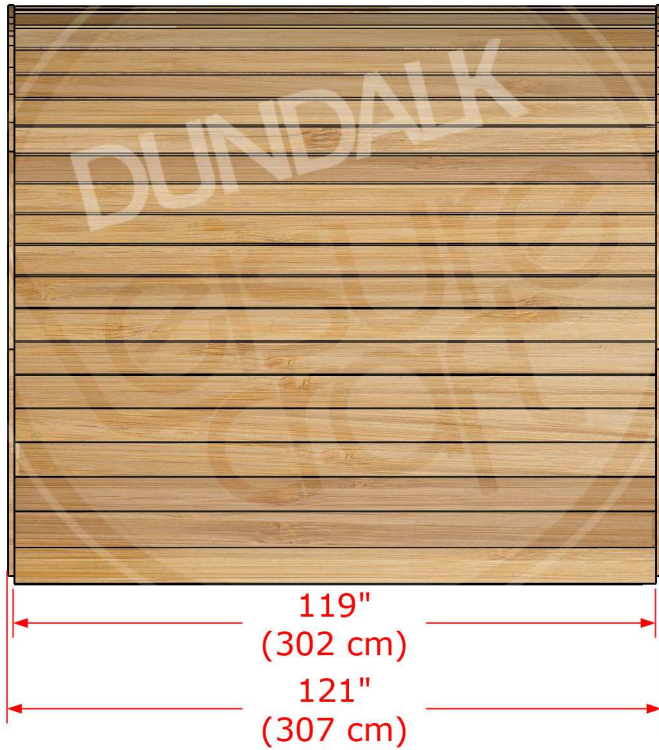

Model # 880
882

8' x 8' Clear Western Red Cedar Pod Sauna
8' x 8' Knotty Red Cedar Pod Sauna

Cedar Pod Sauna Package Features:

- Made in Canada.
- Constructed from Canadian Western Red Cedar with 2x6 tongue and groove walls.
- Easy to Follow assembly instructions with online video assistance.
- Bronze tempered glass in front door.
- 2 Solid cedar headrests and towel bar included with each package.
- Available in 6', 7' or 8' lengths.

8' x 8' Clear Western Red Cedar Pod Sauna
8' x 8' Knotty Red Cedar Pod Sauna

Inside Front View

Top View

Package Size
108" x 45" x 36"
(274 cm x 114cm x 81 cm)

Product Weight
1325 lbs
(601 kgs)

Model # 880
882

8' x 8' Clear Western Red Cedar Pod Sauna
8' x 8' Knotty Red Cedar Pod Sauna

2' Porch

4' Changeroom Option

2' Porch & 4' Changeroom Option

880-882 with Porch Package Size

132" x 45" x 42"
(335 cm x 114 cm x 107 cm)
1425 lbs (646 kgs)