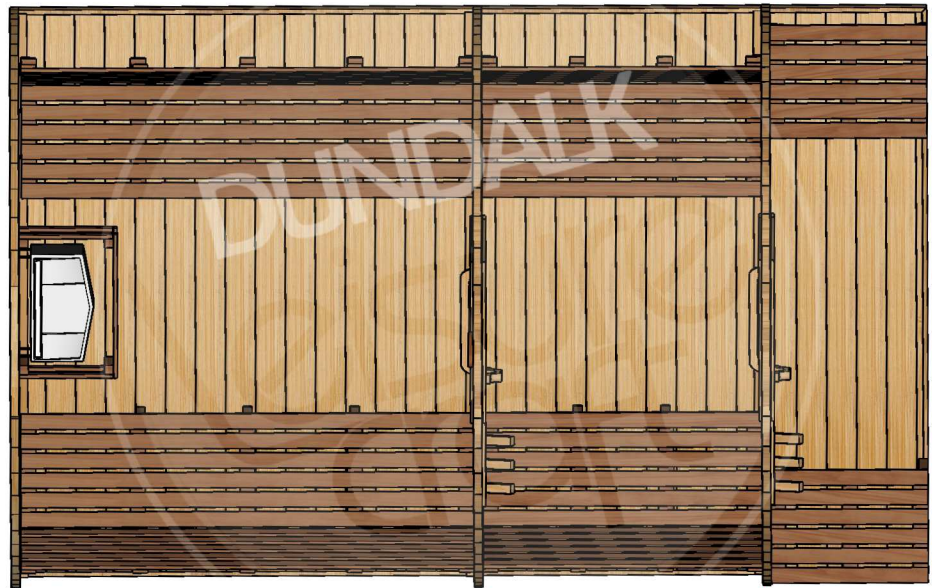

Model # 880
882

8' x 8' Clear Western Red Cedar Pod Sauna
8' x 8' Knotty Red Cedar Pod Sauna

Cedar Pod Sauna Package Features:

- Made in Canada.
- Constructed from Canadian Western Red Cedar with 2x6 tongue and groove walls.
- Easy to Follow assembly instructions with online video assistance.
- Bronze tempered glass in front door.
- 2 Solid cedar headrests and towel bar included with each package.
- Available in 6', 7' or 8' lengths.

8' x 8' Clear Western Red Cedar Pod Sauna
8' x 8' Knotty Red Cedar Pod Sauna

Inside Front View

Top View

Package Size
108" x 45" x 36"
(274 cm x 114cm x 81 cm)

Product Weight
1325 lbs
(601 kgs)

Model # 880
882

8' x 8' Clear Western Red Cedar Pod Sauna
8' x 8' Knotty Red Cedar Pod Sauna

2' Porch

4' Changeroom Option

2' Porch & 4' Changeroom Option

880-882 with Porch Package Size

132" x 45" x 42"
(335 cm x 114 cm x 107 cm)
1425 lbs (646 kgs)

880-882 with Changeroom Package Size

149" x 45" x 42"
(378 cm x 114 cm x 107 cm)
1600 lbs (726 kgs)

880-882 with 2' Porch & 4' Changeroom Package Size

174" x 45" x 42"
(442 cm x 114 cm x 107 cm)
1765 lbs (801 kgs)