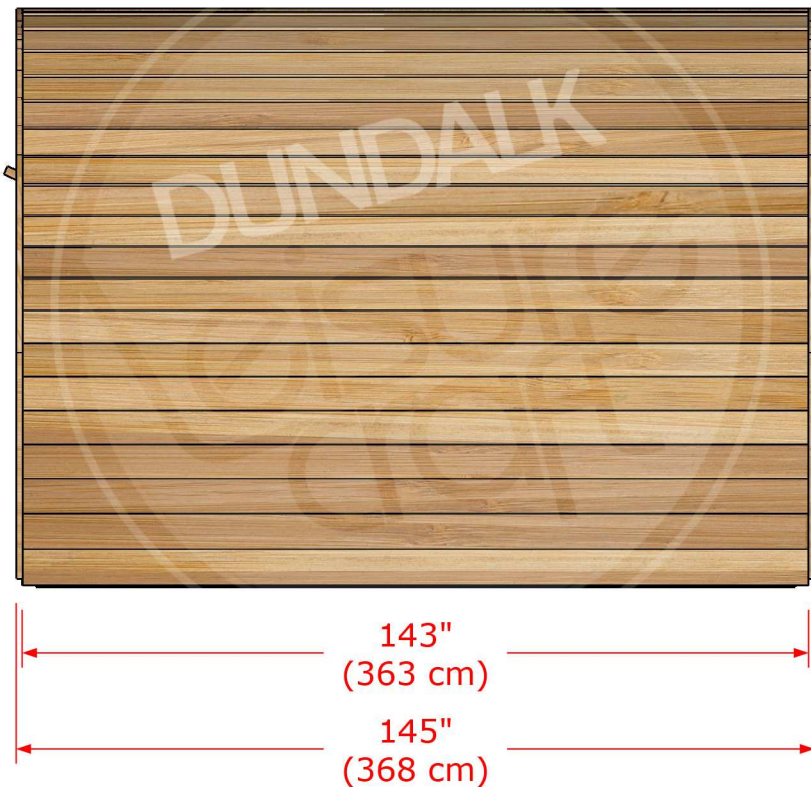

Model # 880
882

8' x 8' Clear Western Red Cedar Pod Sauna
8' x 8' Knotty Red Cedar Pod Sauna

Cedar Pod Sauna Package Features:

- Made in Canada.
- Constructed from Canadian Western Red Cedar with 2x6 tongue and groove walls.
- Easy to Follow assembly instructions with online video assistance.
- Bronze tempered glass in front door.
- 2 Solid cedar headrests and towel bar included with each package.
- Available in 6', 7' or 8' lengths.

8' x 8' Clear Western Red Cedar Pod Sauna
8' x 8' Knotty Red Cedar Pod Sauna

Inside Front View

Top View

Package Size
108" x 45" x 36"
(274 cm x 114cm x 81 cm)

Product Weight
1325 lbs
(601 kgs)

Model # 880
882

8' x 8' Clear Western Red Cedar Pod Sauna
8' x 8' Knotty Red Cedar Pod Sauna

2' Porch

4' Changeroom Option

2' Porch & 4' Changeroom Option

880-882 with Porch Package Size

132" x 45" x 42"
(335 cm x 114 cm x 107 cm)
1425 lbs (646 kgs)