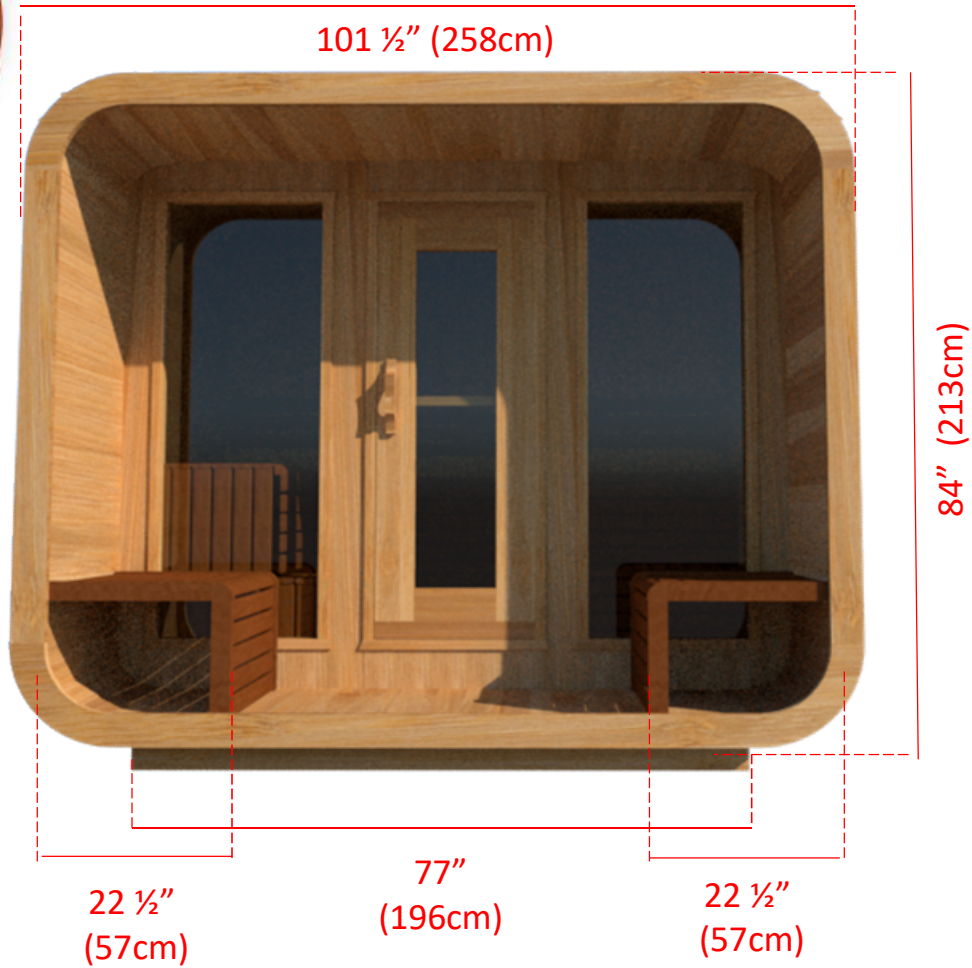

Model 860LU/862LU

Ver 2.1

8' x 6' Western Red Cedar Luna Sauna

101 1/2" (258cm)

65" (165cm)

84" (213cm)

22 7/8" (58cm)

22 3/4" (57cm)

22 7/8" (58cm)

73" (185cm)

Joist Spacing 7" (18cm) in from each end - 12 1/2" (32cm) spacing

Model 860LUP/862LUP

8' x 6' Western Red Cedar Luna Sauna with Porch

Joist Spacing 7" (18cm) in from each end – 11 3/4" (30cm) spacing

Model 860LU/862LU

8' x 6' Western Red Cedar Luna Sauna

Back Wall Bench Layout (Standard)

Model 860LU/862LU

8' x 6' Western Red Cedar Luna Sauna

Back Wall with L Bench Two Tier Layout

Model 860LU/862LU

8' x 6' Western Red Cedar Luna Sauna

Side Wall Bench Layout

Model 860LU/862LU

8' x 6' Western Red Cedar Luna Sauna

Back Wall Lounge Bench Layout