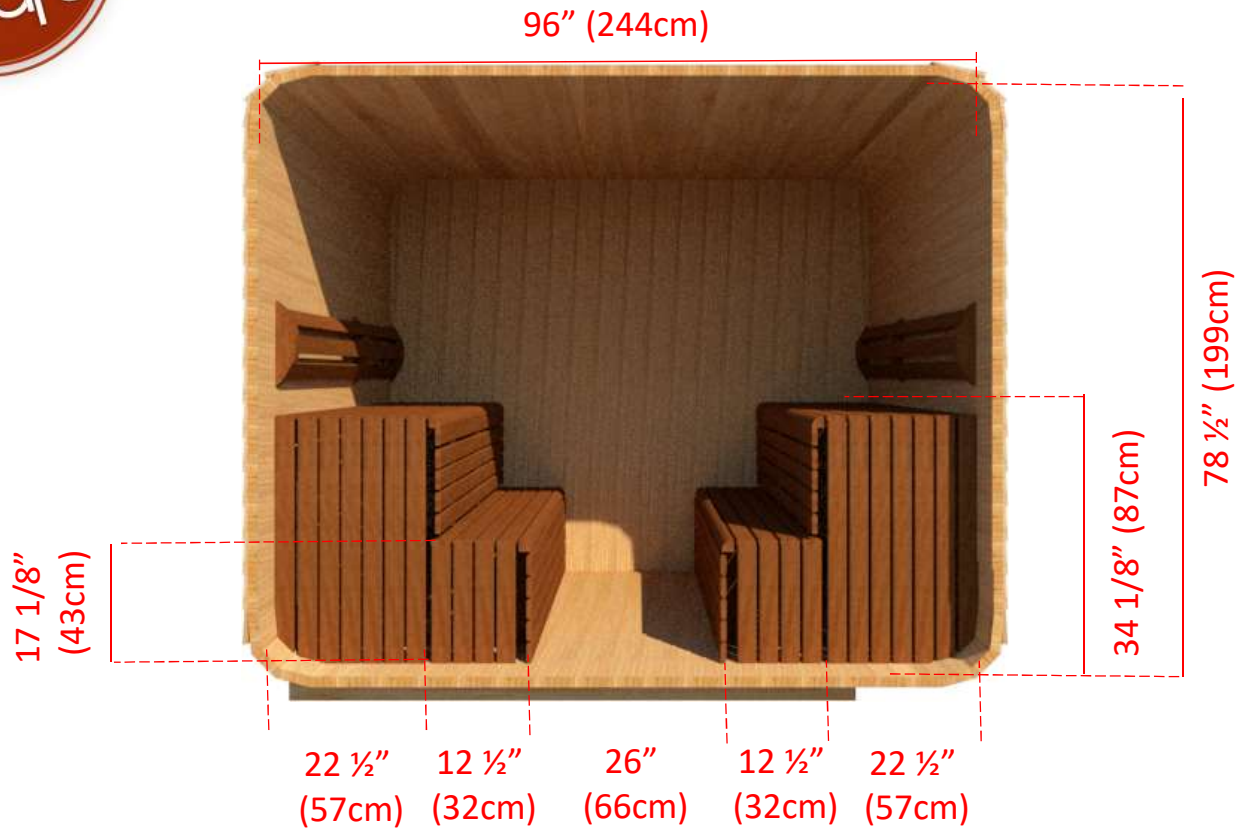

Model 860LU/862LU

Ver 2.1

8' x 6' Western Red Cedar Luna Sauna

101 1/2" (258cm)

65" (165cm)

84" (213cm)

22 7/8" (58cm)

22 3/4" (57cm)

22 7/8" (58cm)

73" (185cm)

Joist Spacing 7" (18cm) in from each end - 12 1/2" (32cm) spacing

Model 860LUP/862LUP

8' x 6' Western Red Cedar Luna Sauna with Porch

Joist Spacing 7" (18cm) in from each end – 11 3/4" (30cm) spacing

Model 860LU/862LU

8' x 6' Western Red Cedar Luna Sauna

Back Wall Bench Layout (Standard)

Model 860LU/862LU

8' x 6' Western Red Cedar Luna Sauna

Back Wall with L Bench Two Tier Layout

Model 860LU/862LU

8' x 6' Western Red Cedar Luna Sauna

Side Wall Bench Layout

Model 860LU/862LU

8' x 6' Western Red Cedar Luna Sauna

Back Wall Lounge Bench Layout