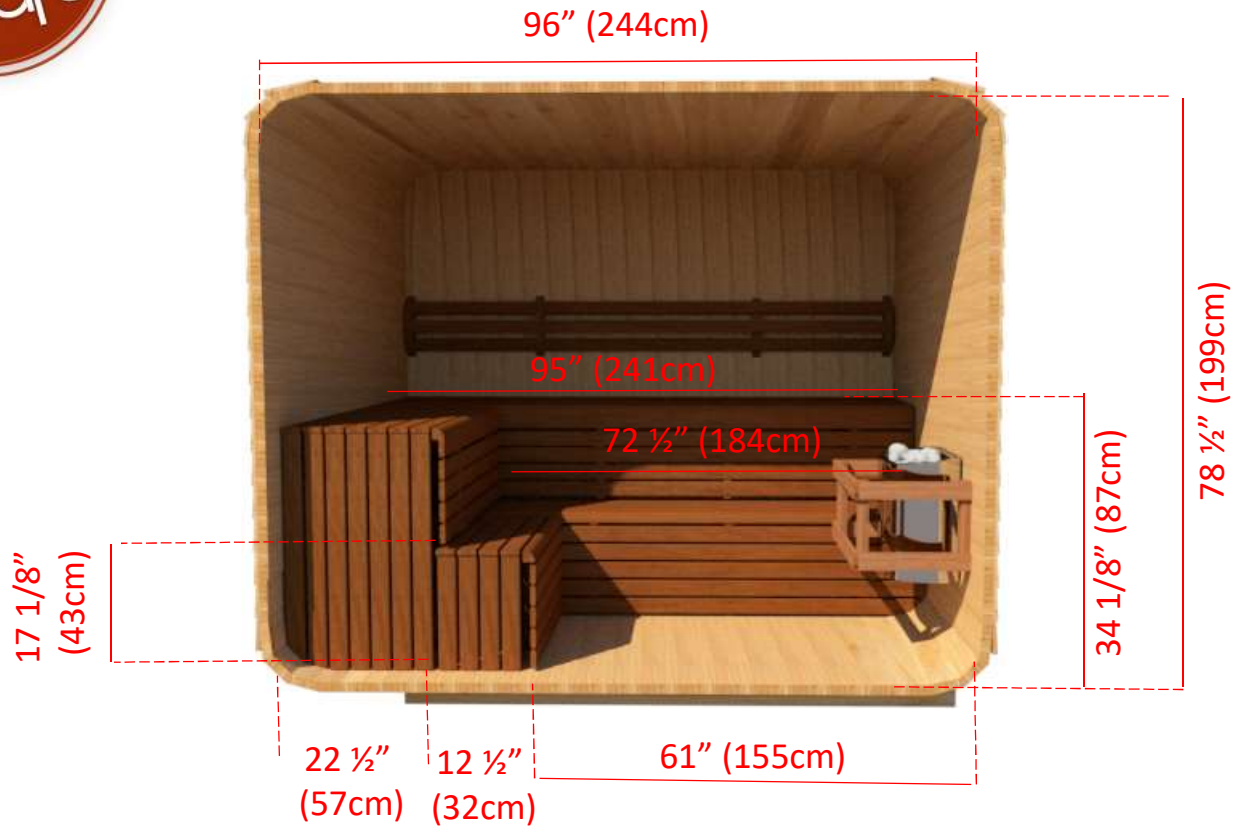

Model 860LU/862LU

Ver 2.1

8' x 6' Western Red Cedar Luna Sauna

101 1/2" (258cm)

65" (165cm)

84" (213cm)

22 7/8" (58cm)

22 3/4" (57cm)

22 7/8" (58cm)

73" (185cm)

Joist Spacing 7" (18cm) in from each end - 12 1/2" (32cm) spacing

Model 860LUP/862LUP

8' x 6' Western Red Cedar Luna Sauna with Porch

Joist Spacing 7" (18cm) in from each end – 11 3/4" (30cm) spacing

Model 860LU/862LU

8' x 6' Western Red Cedar Luna Sauna

Back Wall Bench Layout (Standard)

Model 860LU/862LU

8' x 6' Western Red Cedar Luna Sauna

Back Wall with L Bench Two Tier Layout

Model 860LU/862LU

8' x 6' Western Red Cedar Luna Sauna

Side Wall Bench Layout

Model 860LU/862LU

8' x 6' Western Red Cedar Luna Sauna

Back Wall Lounge Bench Layout