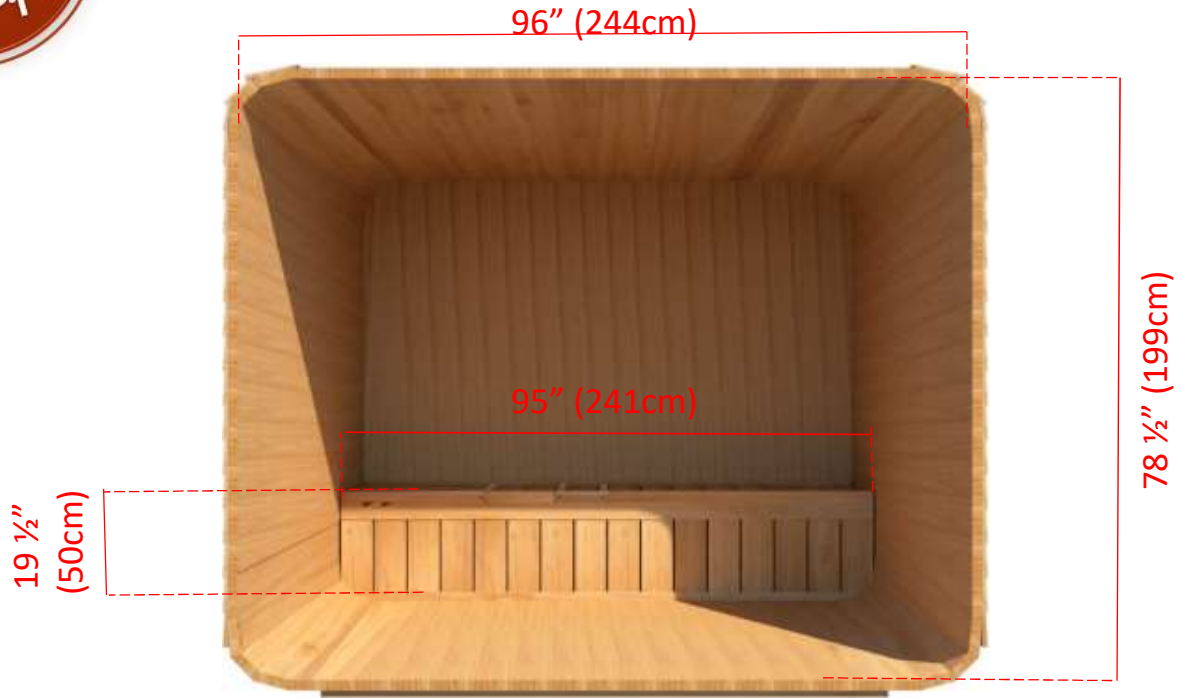

Model 860LU/862LU

Ver 2.1

8' x 6' Western Red Cedar Luna Sauna

101 1/2" (258cm)

65" (165cm)

84" (213cm)

22 7/8" (58cm)

22 3/4" (57cm)

22 7/8" (58cm)

73" (185cm)

Joist Spacing 7" (18cm) in from each end - 12 1/2" (32cm) spacing

Model 860LUP/862LUP

8' x 6' Western Red Cedar Luna Sauna with Porch

Joist Spacing 7" (18cm) in from each end – 11 3/4" (30cm) spacing

Model 860LU/862LU

8' x 6' Western Red Cedar Luna Sauna

Back Wall Bench Layout (Standard)

Model 860LU/862LU

8' x 6' Western Red Cedar Luna Sauna

Back Wall with L Bench Two Tier Layout

Model 860LU/862LU

8' x 6' Western Red Cedar Luna Sauna

Side Wall Bench Layout

Model 860LU/862LU

8' x 6' Western Red Cedar Luna Sauna

Back Wall Lounge Bench Layout