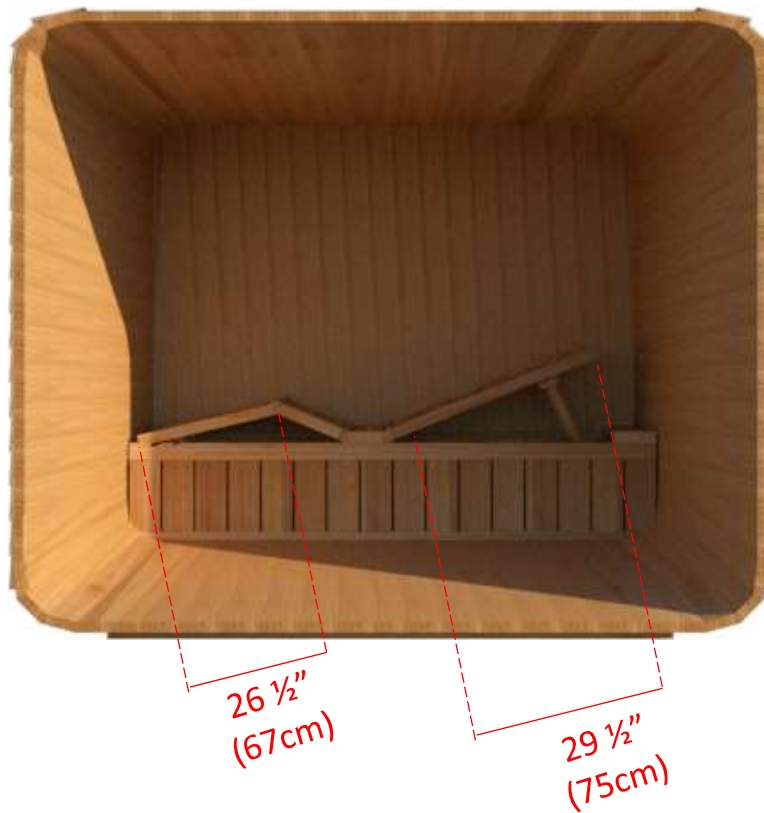

22 7/8" (58cm)

73" (185cm)

Joist Spacing 7" (18cm) in from each end - 12 1/2" (32cm) spacing

Model 860LUP/862LUP

8' x 6' Western Red Cedar Luna Sauna with Porch

Joist Spacing 7" (18cm) in from each end – 11 3/4" (30cm) spacing

Model 860LU/862LU

8' x 6' Western Red Cedar Luna Sauna

Back Wall Bench Layout (Standard)

Model 860LU/862LU

8' x 6' Western Red Cedar Luna Sauna

Back Wall with L Bench Two Tier Layout

Model 860LU/862LU

8' x 6' Western Red Cedar Luna Sauna

Side Wall Bench Layout

Model 860LU/862LU

8' x 6' Western Red Cedar Luna Sauna

Back Wall Lounge Bench Layout