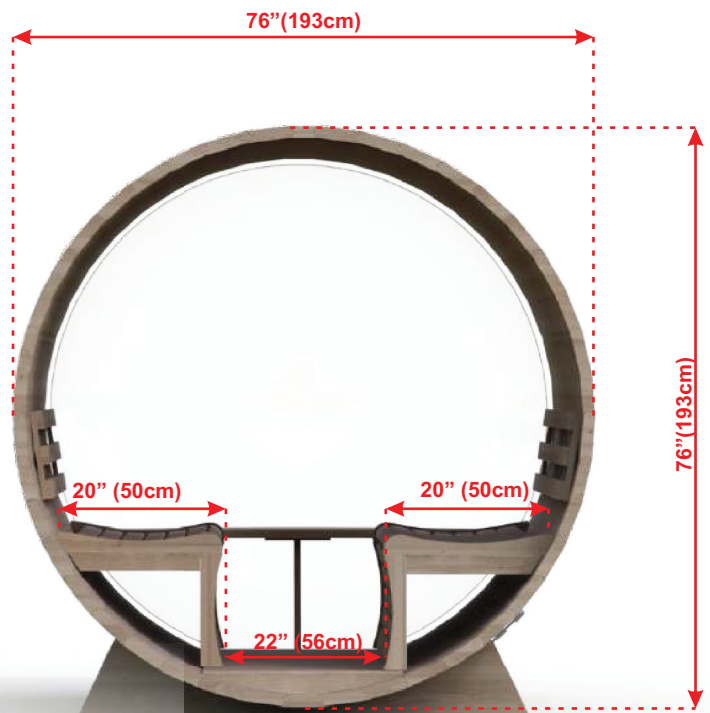

**BARREL SAUNA PACKAGE OPTIONS:**

- 2' (60cm) Front Porch
- 4' (120cm) Changeroom with Benches
- Overhang Cove on Front
- 2 Windows in Front Wall
- Woodburning or Electric Heaters
- Signature Bench Upgrades

## PACKAGE SIZE:

1. 99x45x32" 251x122x81cm
2. 90x90x30" 228x228x76cm

## PACKAGE SIZE:

1. 123x45x32"    312x122x81cm
2. 90x90x30"    228x228x76cm

# MODEL 680PV With Changeroom & Porch

**PACKAGE SIZE:**

- 1. 170x45x32"      431x122x81cm
- 2. 90x90x30"      228x228x76cm

**PRODUCT WEIGHT:**

- 1. 1415 lbs    642 kg
- 2. 232 lbs    105 kg