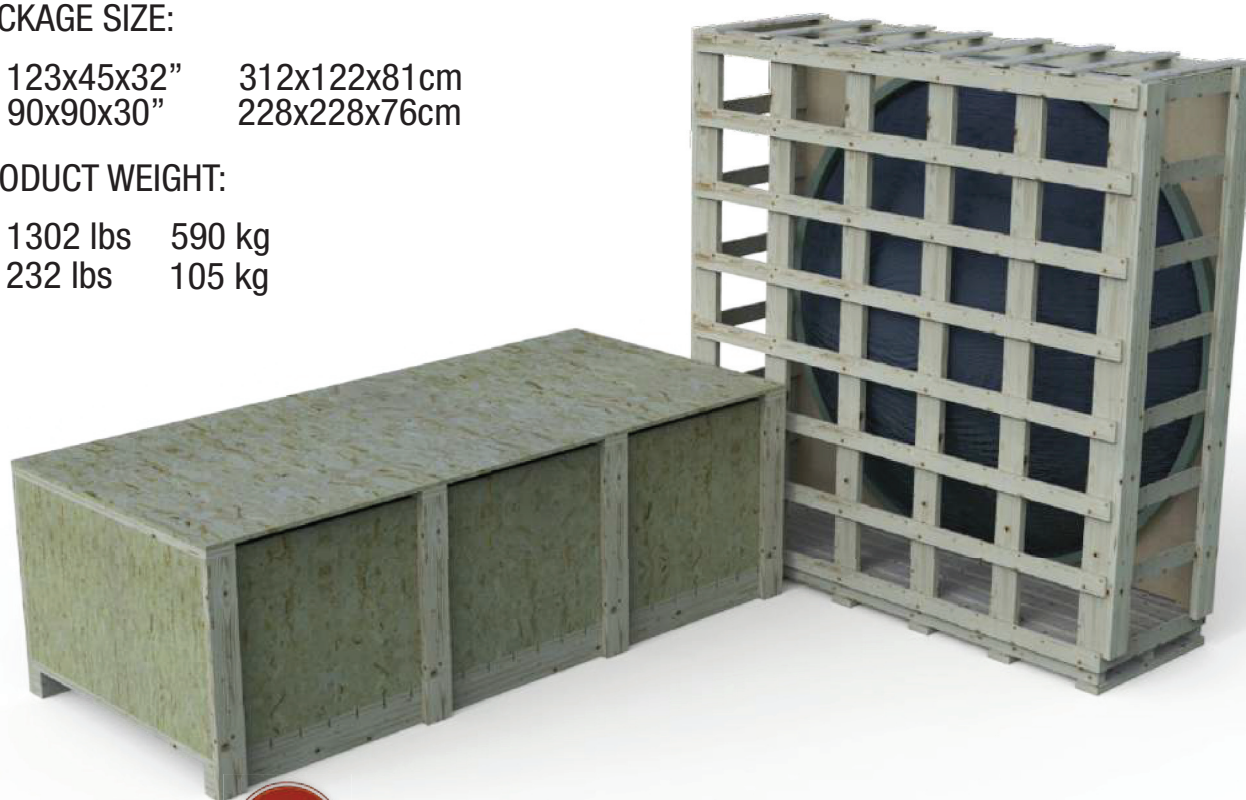

PRODUCT WEIGHT:

1. 1302 lbs   590 kg
2. 232 lbs   105 kg