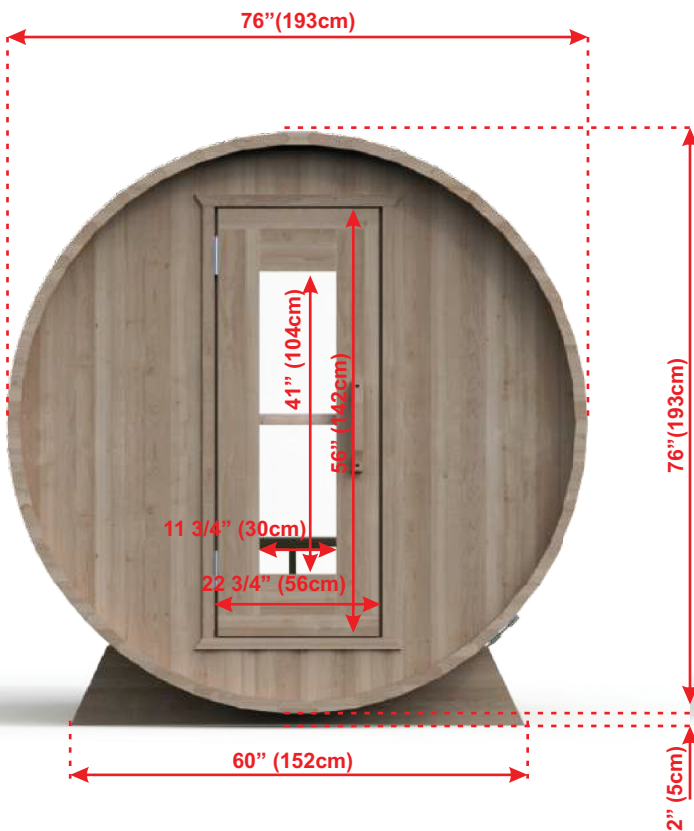

**BARREL SAUNA PACKAGE OPTIONS:**

- 2' (60cm) Front Porch
- 4' (120cm) Changeroom with Benches
- Overhang Cove on Front
- 2 Windows in Front Wall
- Woodburning or Electric Heaters
- Signature Bench Upgrades

## PACKAGE SIZE:

1. 99x45x32" 251x122x81cm
2. 90x90x30" 228x228x76cm

## PACKAGE SIZE:

1. 123x45x32"    312x122x81cm
2. 90x90x30"    228x228x76cm

# MODEL 680PV With Changeroom & Porch

**PACKAGE SIZE:**

- 1. 170x45x32"      431x122x81cm
- 2. 90x90x30"      228x228x76cm

**PRODUCT WEIGHT:**

- 1. 1415 lbs    642 kg
- 2. 232 lbs    105 kg