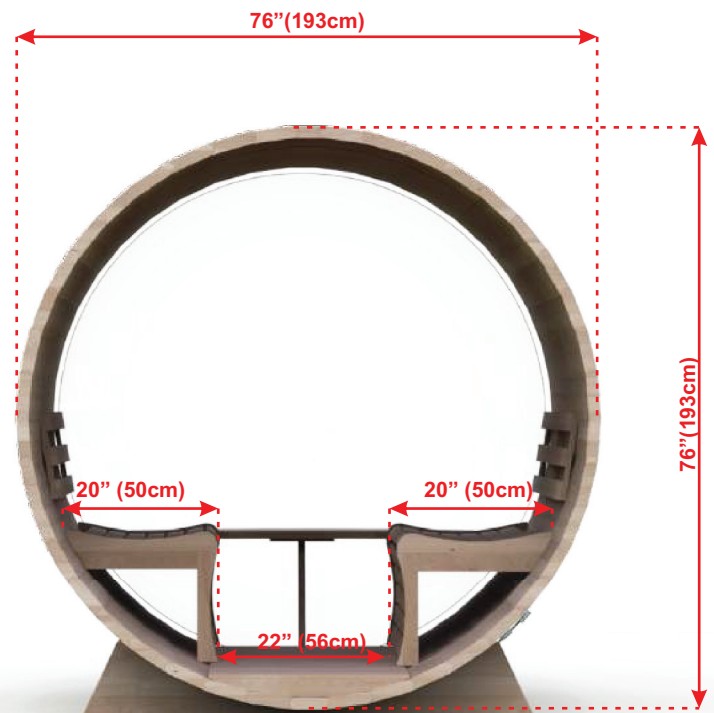

## PACKAGE SIZE:

1. 99x45x32" 251x122x81cm
2. 90x90x30" 228x228x76cm

## PRODUCT WEIGHT:

1. 1152 lbs 522 kg
2. 232 lbs 105 kg

**BARREL SAUNA PACKAGE FEATURES:**

- Made in Canada with Canadian Cedar
- Easy to assemble package.
- Marine Grade aluminum bands with stainless hardware.
- Bronze tempered glass in door.
- Package includes Towel Bar and 2 Backrests.

**BARREL SAUNA PACKAGE OPTIONS:**

- 2' (60cm) Front Porch
- 4' (120cm) Changeroom with Benches
- Overhang Cove on Front
- 2 Windows in Front Wall
- Woodburning or Electric Heaters
- Signature Bench Upgrades

## PACKAGE SIZE:

1. 123x45x32"    312x122x81cm
2. 90x90x30"    228x228x76cm