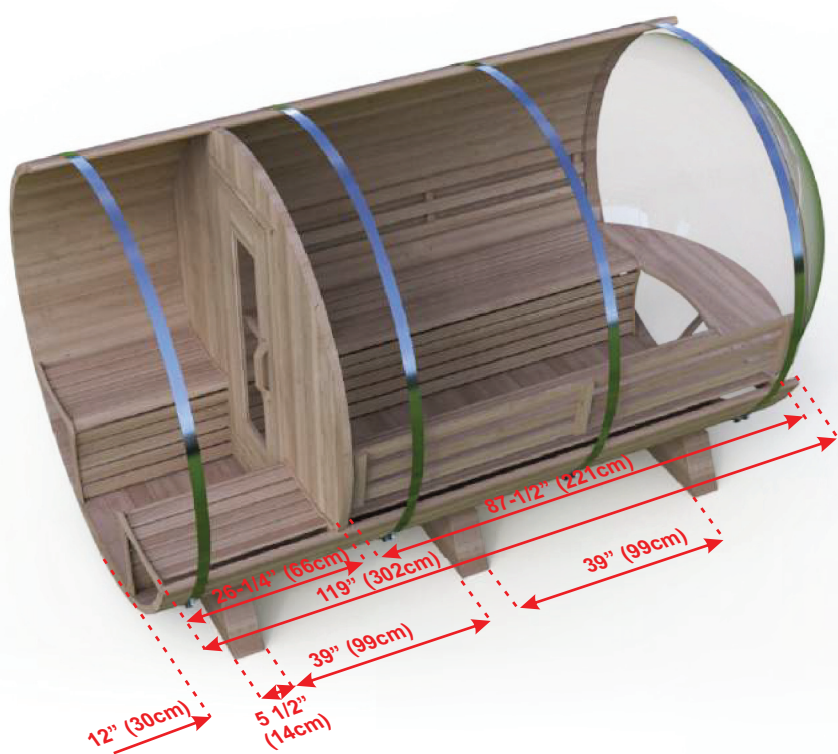

MODEL 680PV With Porch