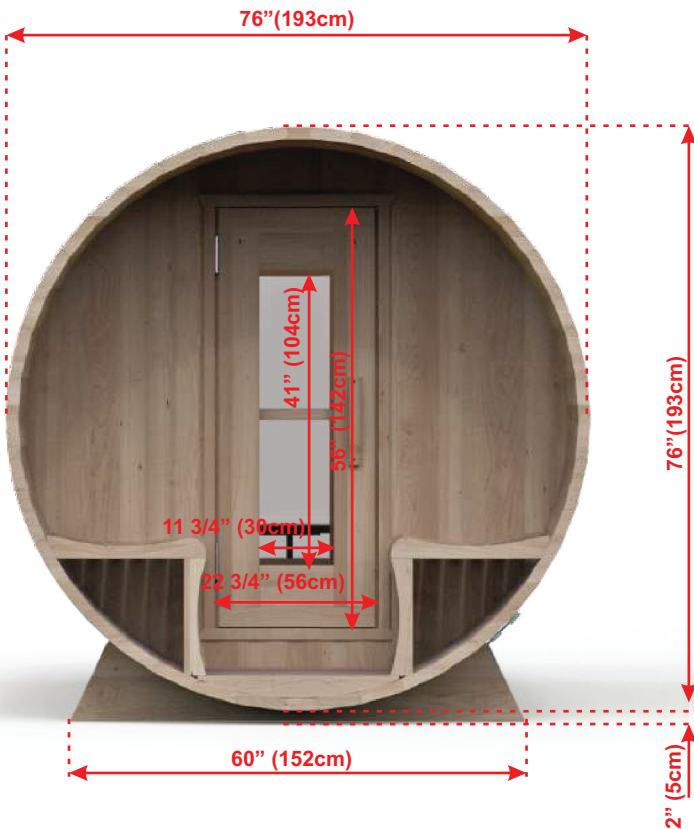

**BARREL SAUNA PACKAGE OPTIONS:**

- 2' (60cm) Front Porch
- 4' (120cm) Changeroom with Benches
- Overhang Cove on Front
- 2 Windows in Front Wall
- Woodburning or Electric Heaters
- Signature Bench Upgrades

## PACKAGE SIZE:

1. 123x45x32"    312x122x81cm
2. 90x90x30"    228x228x76cm

### BARREL SAUNA PACKAGE OPTIONS:

- 2' (60cm) Front Porch
- 4' (120cm) Changeroom with Benches
- Overhang Cove on Front
- 2 Windows in Front Wall
- Woodburning or Electric Heaters
- Signature Bench Upgrades