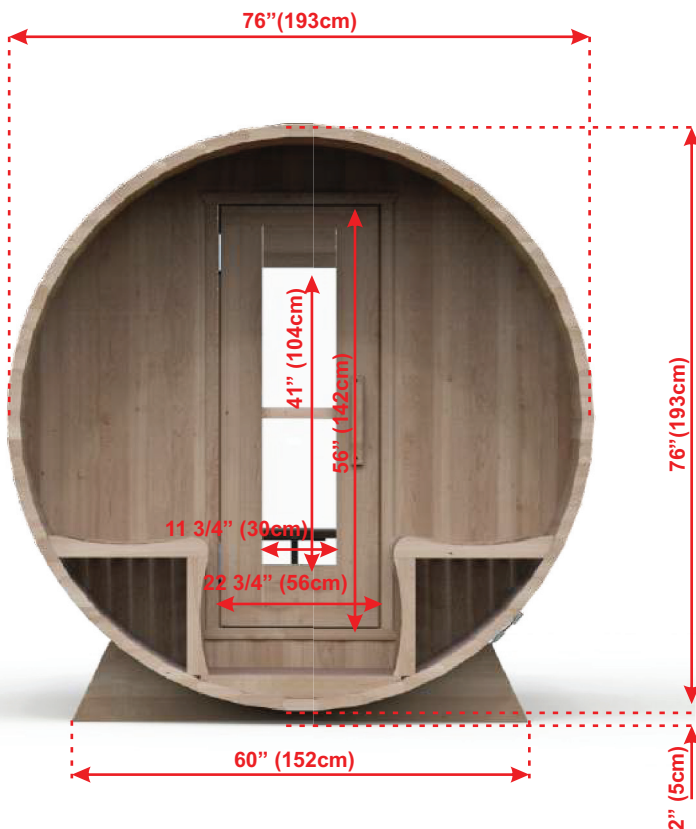

**BARREL SAUNA PACKAGE OPTIONS:**

- 2' (60cm) Front Porch
- 4' (120cm) Changeroom with Benches
- Overhang Cove on Front
- 2 Windows in Front Wall
- Woodburning or Electric Heaters
- Signature Bench Upgrades

## PACKAGE SIZE:

1. 99x45x32" 251x122x81cm
2. 90x90x30" 228x228x76cm

## PRODUCT WEIGHT:

1. 1152 lbs 522 kg
2. 232 lbs 105 kg

**BARREL SAUNA PACKAGE FEATURES:**

- Made in Canada with Canadian Cedar
- Easy to assemble package.
- Marine Grade aluminum bands with stainless hardware.
- Bronze tempered glass in door.
- Package includes Towel Bar and 2 Backrests.