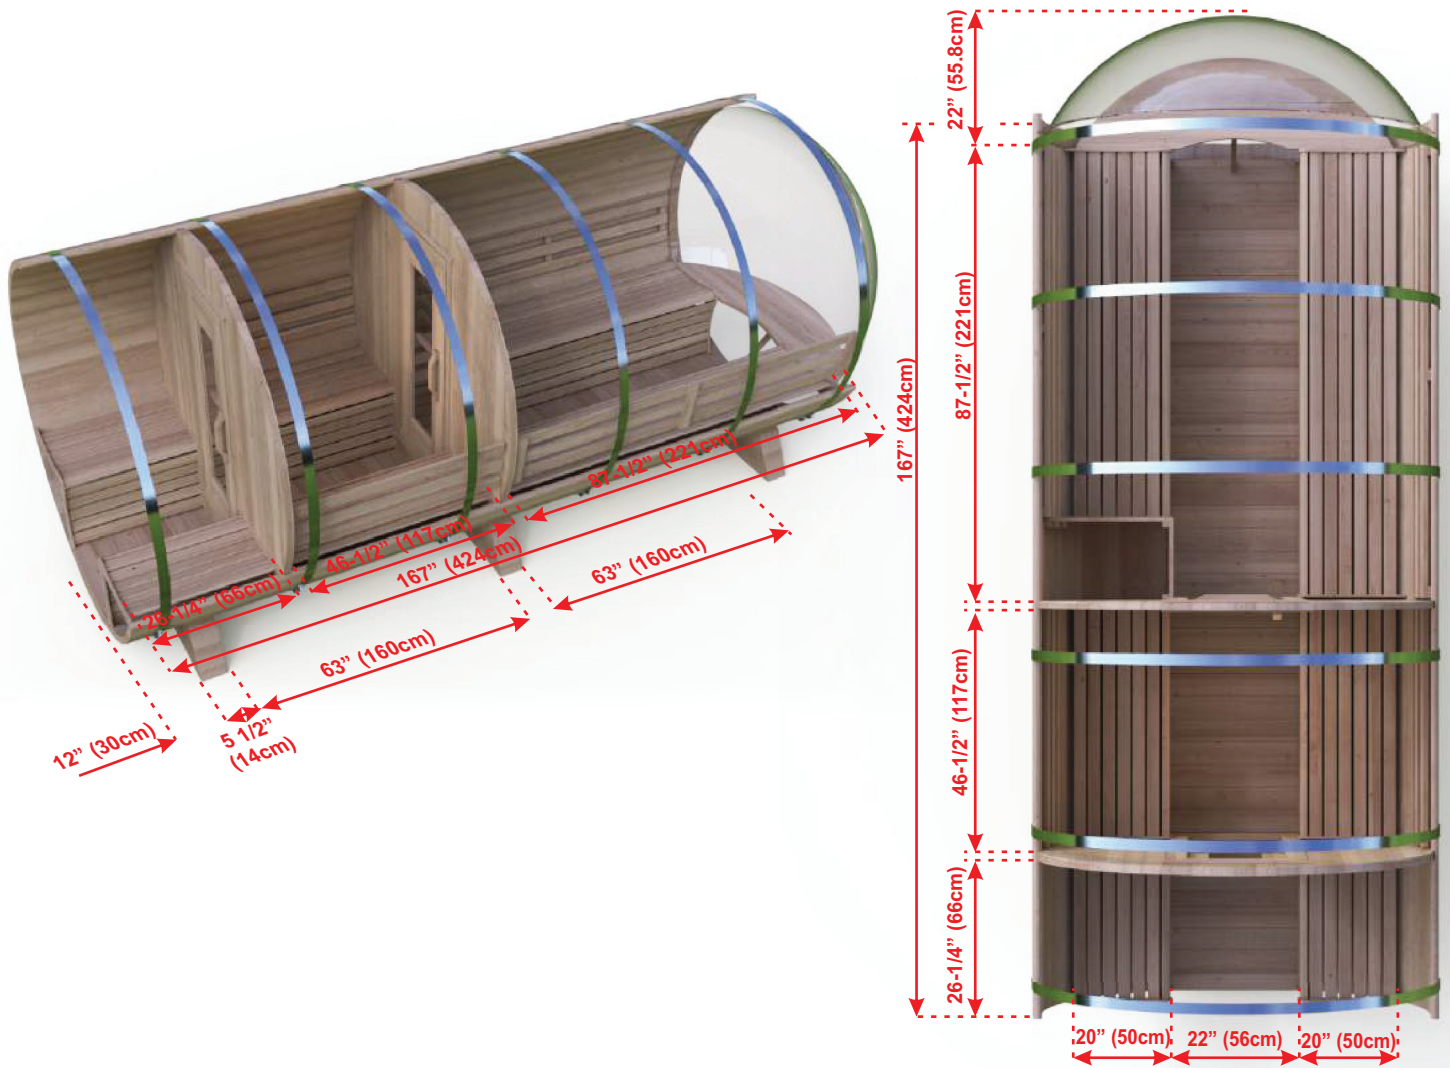

MODEL 680PV With Changeroom & Porch