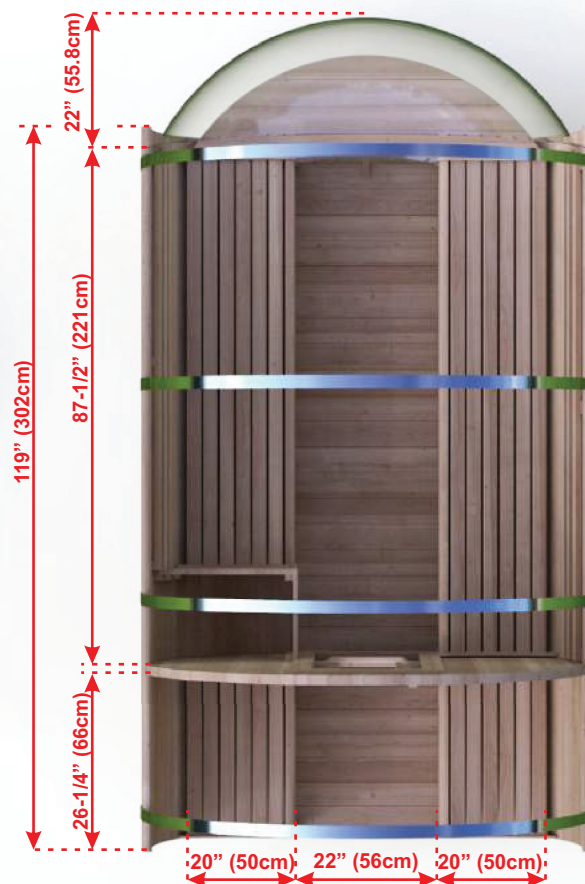

MODEL 680PV With Porch