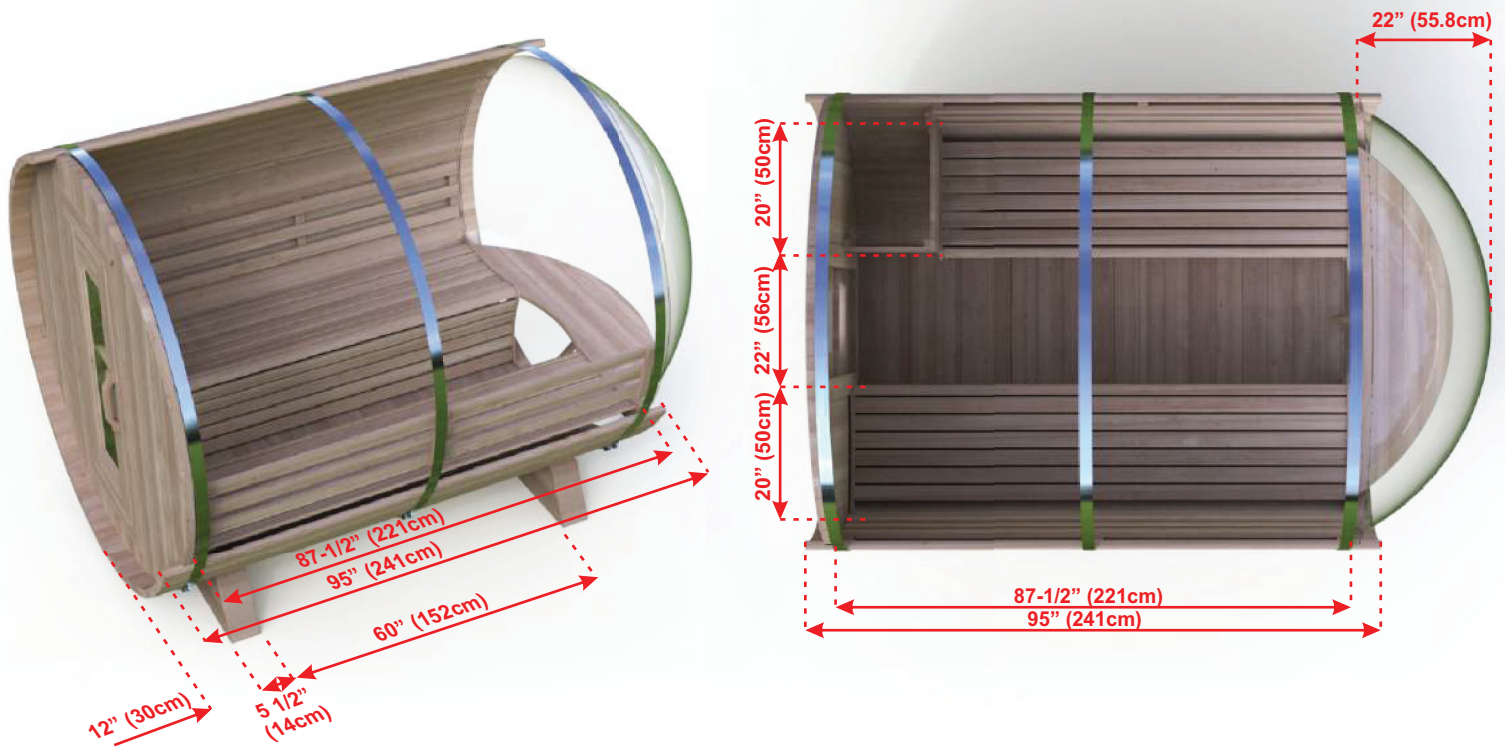

MODEL 680PV