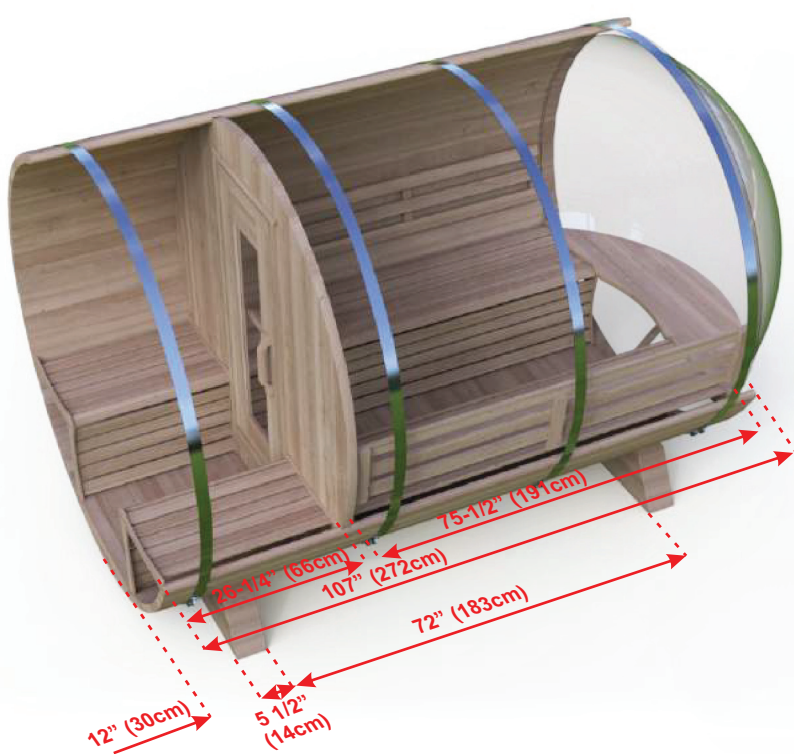

MODEL 670PV With Porch