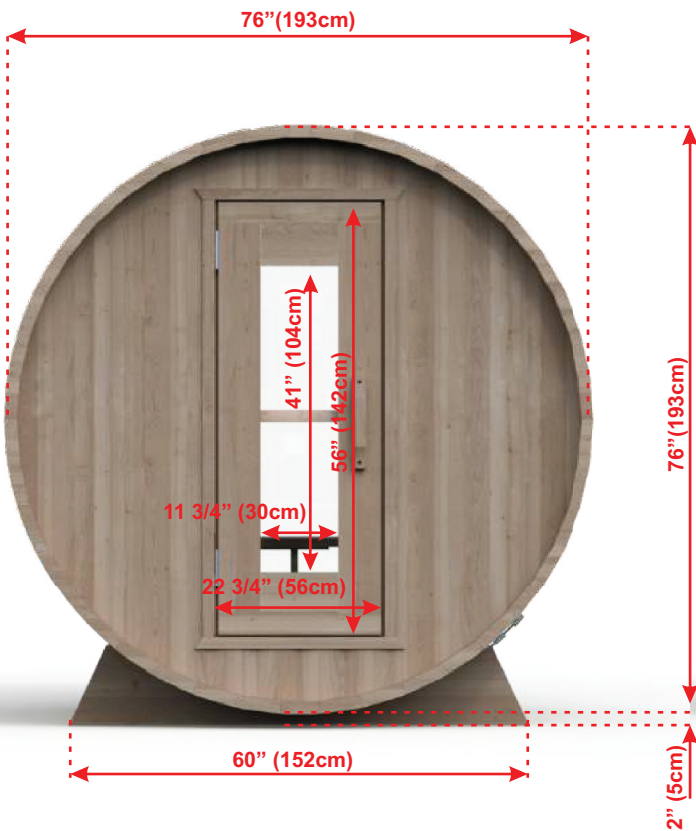

**BARREL SAUNA PACKAGE OPTIONS:**

- 2' (60cm) Front Porch
- 4' (120cm) Changeroom with Benches
- Overhang Cove on Front
- 2 Windows in Front Wall
- Woodburning or Electric Heaters
- Signature Bench Upgrades

## PACKAGE SIZE:

1. 90x45x32" 228x122x81cm
2. 90x90x30" 228x228x76cm

## PACKAGE SIZE:

- 1. 111x45x32"    282x122x81cm
- 2. 90x90x30"    228x228x76cm

## PACKAGE SIZE:

1. 158x45x32"      401x122x81cm
2. 90x90x30"      228x228x76cm