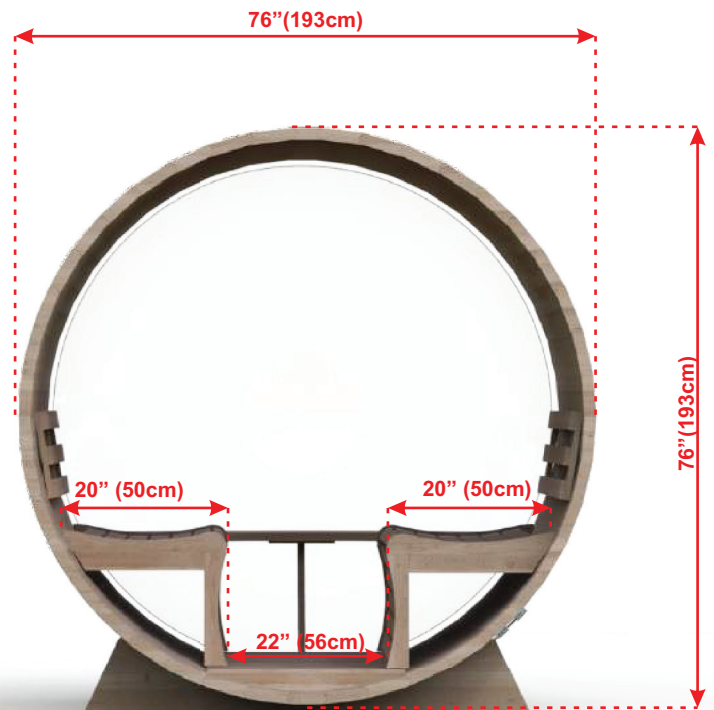

**BARREL SAUNA PACKAGE OPTIONS:**

- 2' (60cm) Front Porch
- 4' (120cm) Changeroom with Benches
- Overhang Cove on Front
- 2 Windows in Front Wall
- Woodburning or Electric Heaters
- Signature Bench Upgrades

## PACKAGE SIZE:

1. 90x45x32" 228x122x81cm
2. 90x90x30" 228x228x76cm

## PACKAGE SIZE:

1. 158x45x32"      401x122x81cm
2. 90x90x30"      228x228x76cm

## PRODUCT WEIGHT:

1. 1244 lbs      564 kg
2. 232 lbs      105 kg