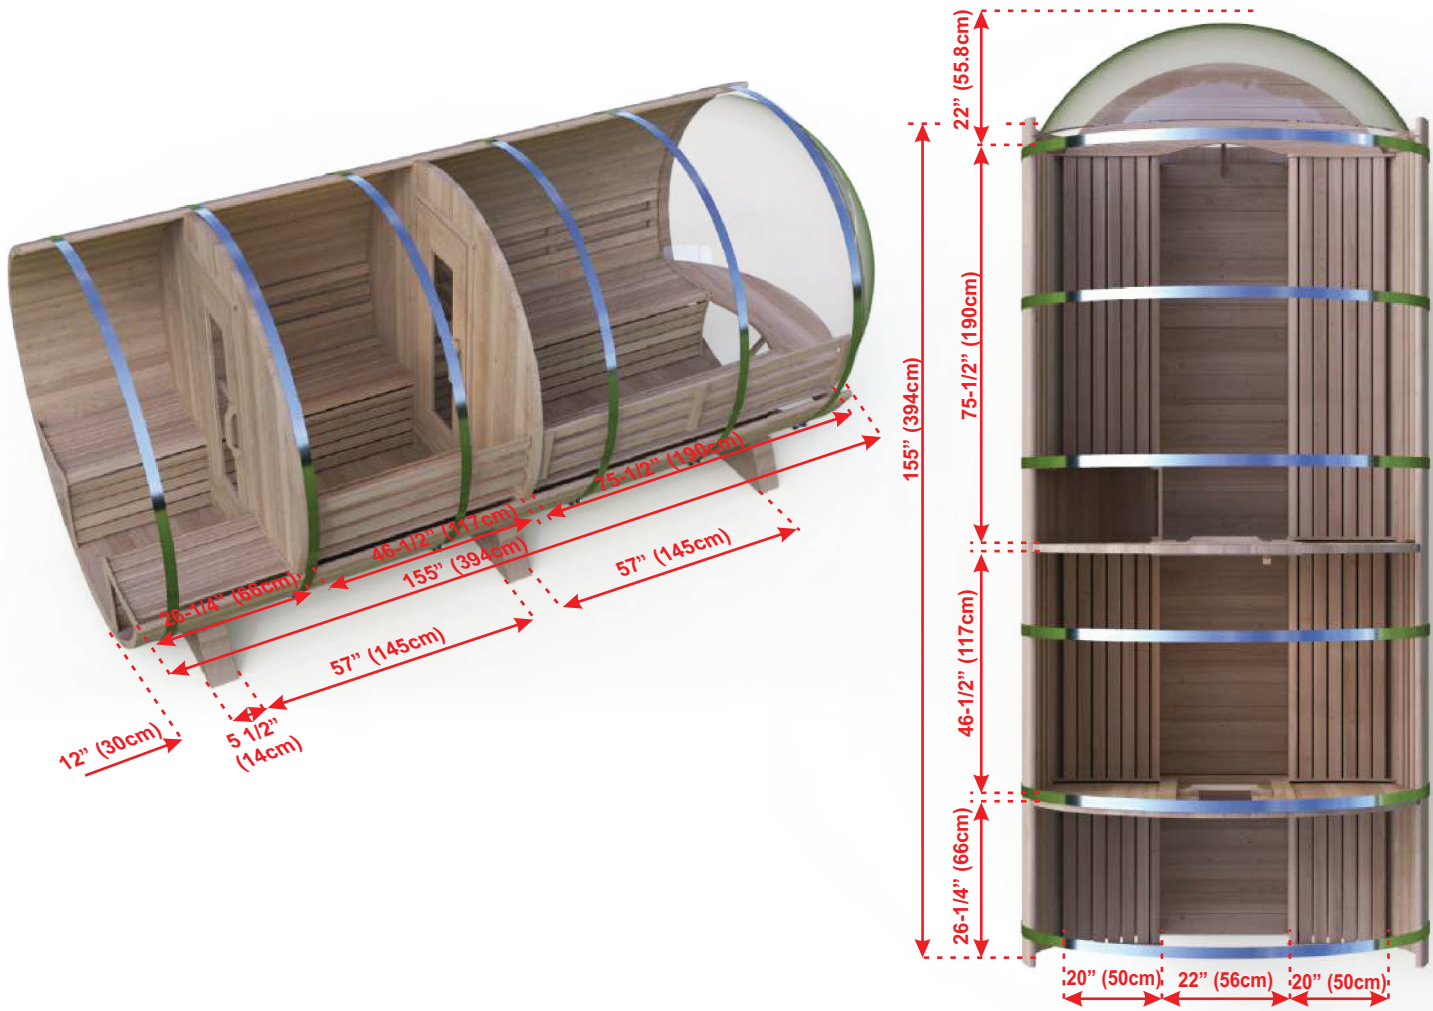

MODEL 670PV With Changeroom & Porch