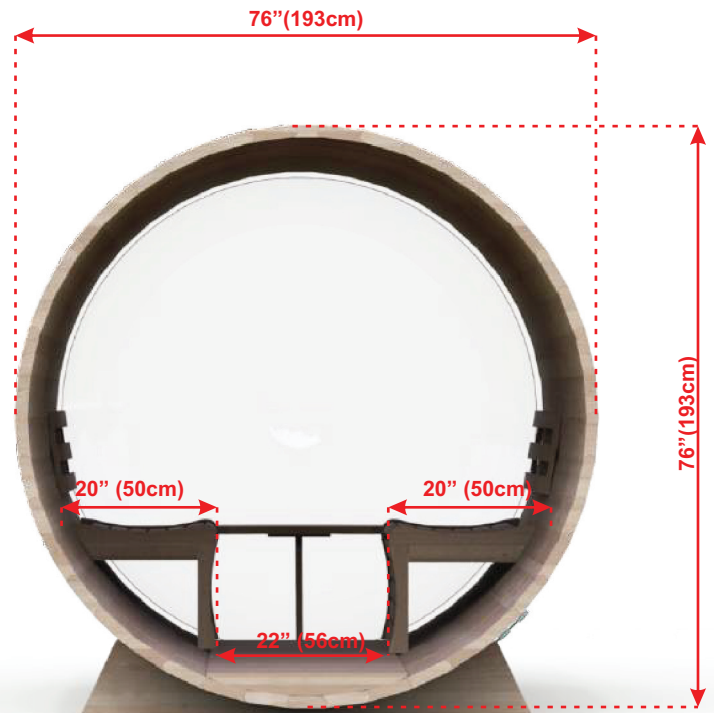

BARREL SAUNA PACKAGE FEATURES:

- Made in Canada with Canadian Cedar
- Easy to assemble package.
- Marine Grade aluminum bands with stainless hardware.
- Bronze tempered glass in door.
- Package includes Towel Bar and 2 Backrests.

BARREL SAUNA PACKAGE OPTIONS:

- 2' (60cm) Front Porch
- 4' (120cm) Changeroom with Benches
- Overhang Cove on Front
- 2 Windows in Front Wall
- Woodburning or Electric Heaters
- Signature Bench Upgrades