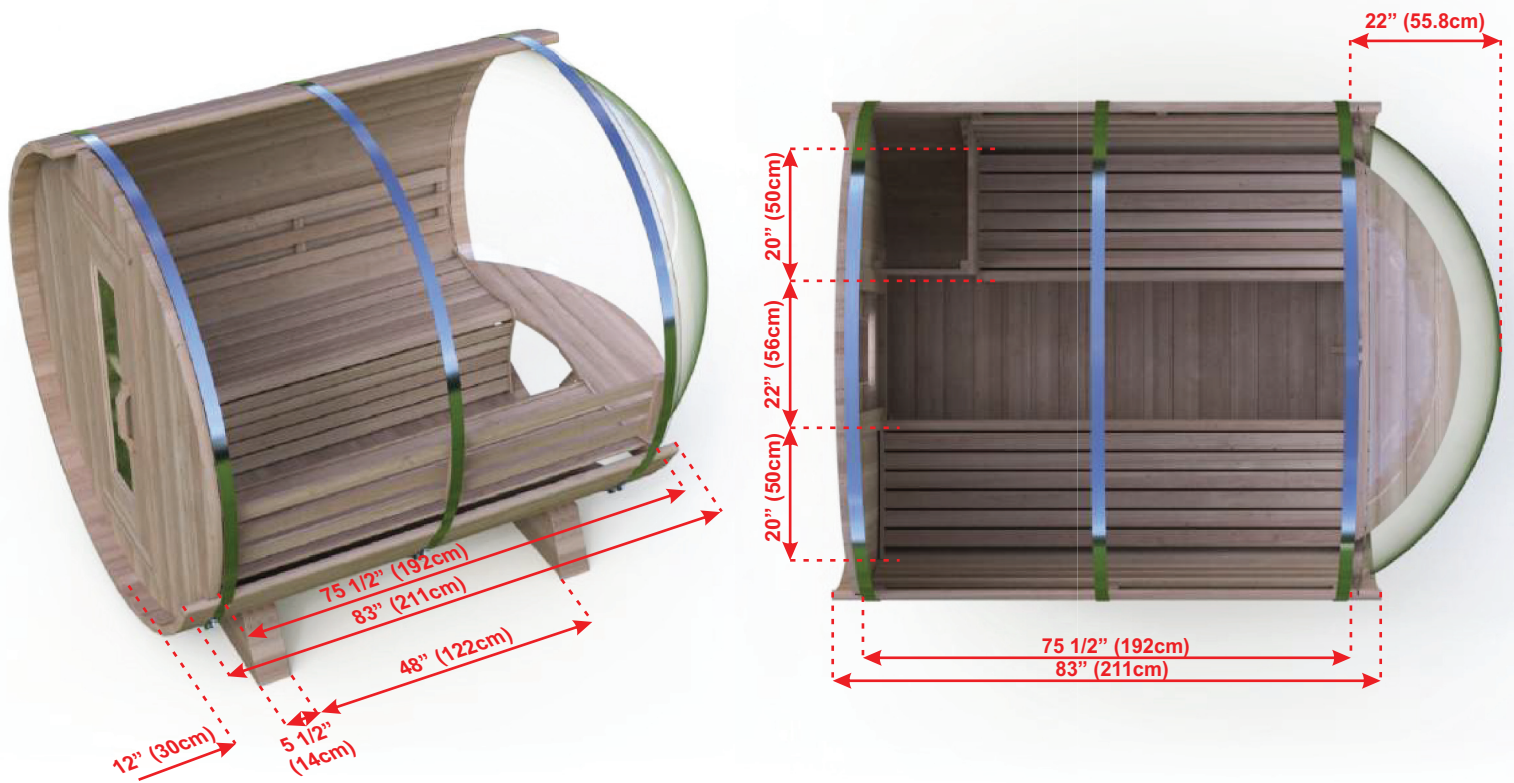

**BARREL SAUNA PACKAGE FEATURES:**

- Made in Canada with Canadian Cedar
- Easy to assemble package.
- Marine Grade aluminum bands with stainless hardware.
- Bronze tempered glass in door.
- Package includes Towel Bar and 2 Backrests.

**BARREL SAUNA PACKAGE OPTIONS:**

- 2' (60cm) Front Porch
- 4' (120cm) Changeroom with Benches
- Overhang Cove on Front
- 2 Windows in Front Wall
- Woodburning or Electric Heaters
- Signature Bench Upgrades

## PACKAGE SIZE:

1. 90x45x32" 228x122x81cm
2. 90x90x30" 228x228x76cm