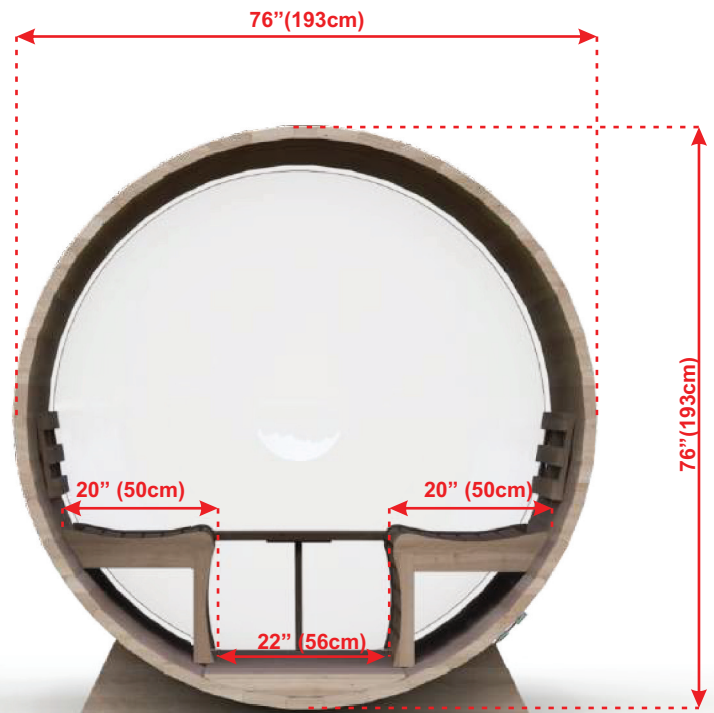

## PACKAGE SIZE:

1. 90x45x32" 228x122x81cm
2. 90x90x30" 228x228x76cm

## PRODUCT WEIGHT:

1. 1024 lbs 464 kg
2. 232 lbs 105 kg

**BARREL SAUNA PACKAGE FEATURES:**

- Made in Canada with Canadian Cedar
- Easy to assemble package.
- Marine Grade aluminum bands with stainless hardware.
- Bronze tempered glass in door.
- Package includes Towel Bar and 2 Backrests.

**BARREL SAUNA PACKAGE OPTIONS:**

- 2' (60cm) Front Porch
- 4' (120cm) Changeroom with Benches
- Overhang Cove on Front
- 2 Windows in Front Wall
- Woodburning or Electric Heaters
- Signature Bench Upgrades

## PACKAGE SIZE:

1. 158x45x32"      401x122x81cm
2. 90x90x30"      228x228x76cm