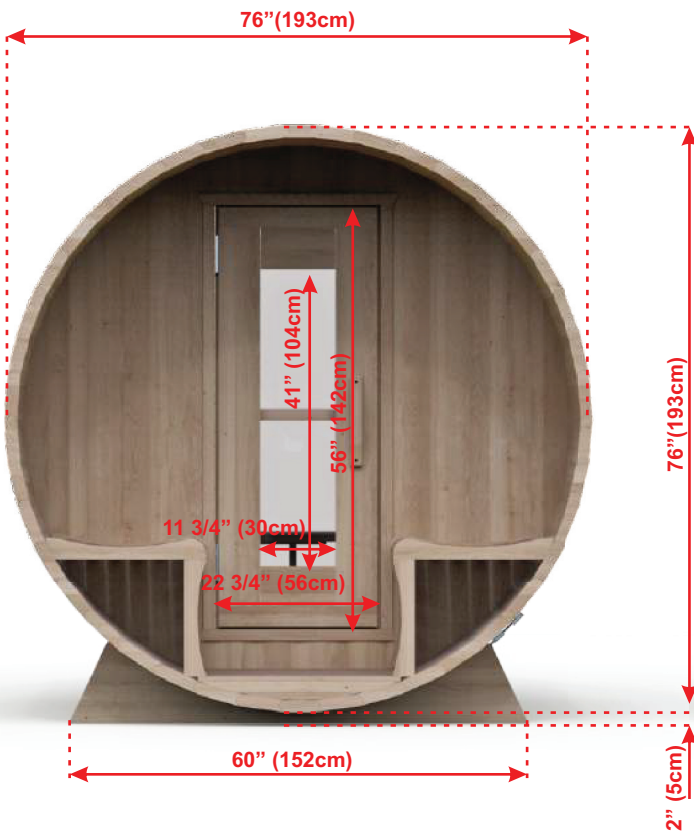

**BARREL SAUNA PACKAGE OPTIONS:**

- 2' (60cm) Front Porch
- 4' (120cm) Changeroom with Benches
- Overhang Cove on Front
- 2 Windows in Front Wall
- Woodburning or Electric Heaters
- Signature Bench Upgrades

## PACKAGE SIZE:

1. 90x45x32" 228x122x81cm
2. 90x90x30" 228x228x76cm

## PRODUCT WEIGHT:

1. 1024 lbs 464 kg
2. 232 lbs 105 kg

**BARREL SAUNA PACKAGE FEATURES:**

- Made in Canada with Canadian Cedar
- Easy to assemble package.
- Marine Grade aluminum bands with stainless hardware.
- Bronze tempered glass in door.
- Package includes Towel Bar and 2 Backrests.