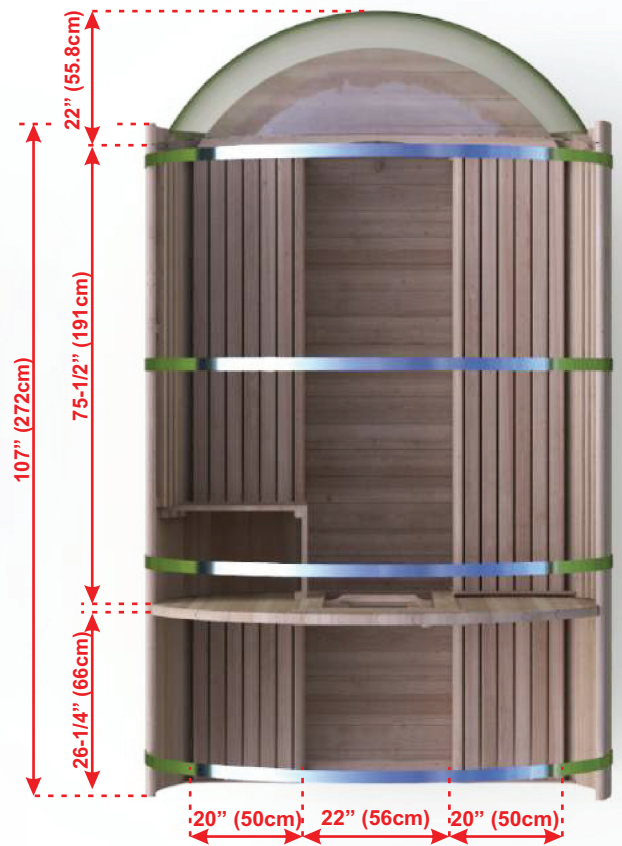

MODEL 670PV With Porch