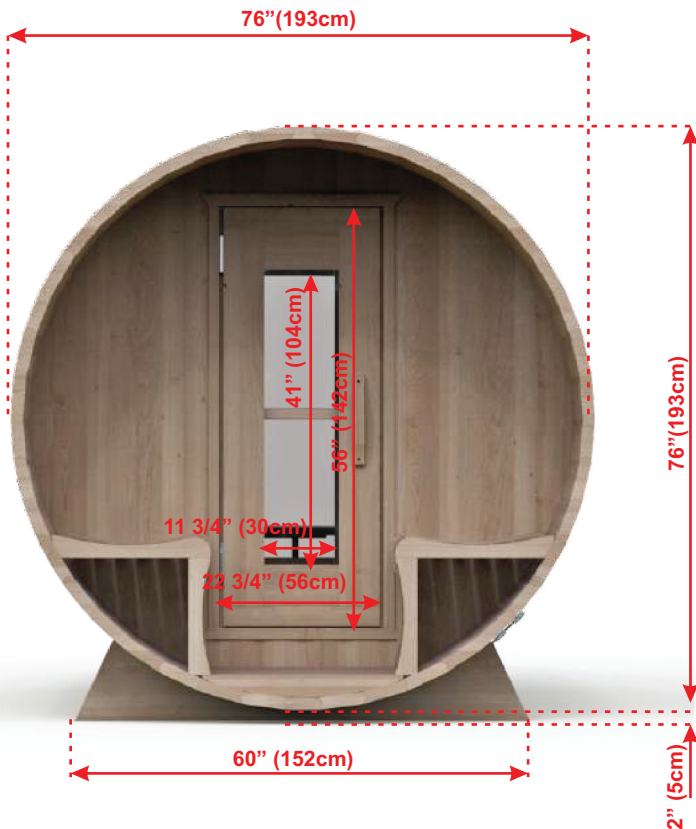

**BARREL SAUNA PACKAGE OPTIONS:**

- 2' (60cm) Front Porch
- 4' (120cm) Changeroom with Benches
- Overhang Cove on Front
- 2 Windows in Front Wall
- Woodburning or Electric Heaters
- Signature Bench Upgrades

## PACKAGE SIZE:

- 1. 111x45x32"    282x122x81cm
- 2. 90x90x30"    228x228x76cm

## PRODUCT WEIGHT:

- 1. 1192 lbs    540 kg
- 2. 232 lbs    105 kg

### BARREL SAUNA PACKAGE OPTIONS:

- 2' (60cm) Front Porch
- 4' (120cm) Changeroom with Benches
- Overhang Cove on Front
- 2 Windows in Front Wall
- Woodburning or Electric Heaters
- Signature Bench Upgrades