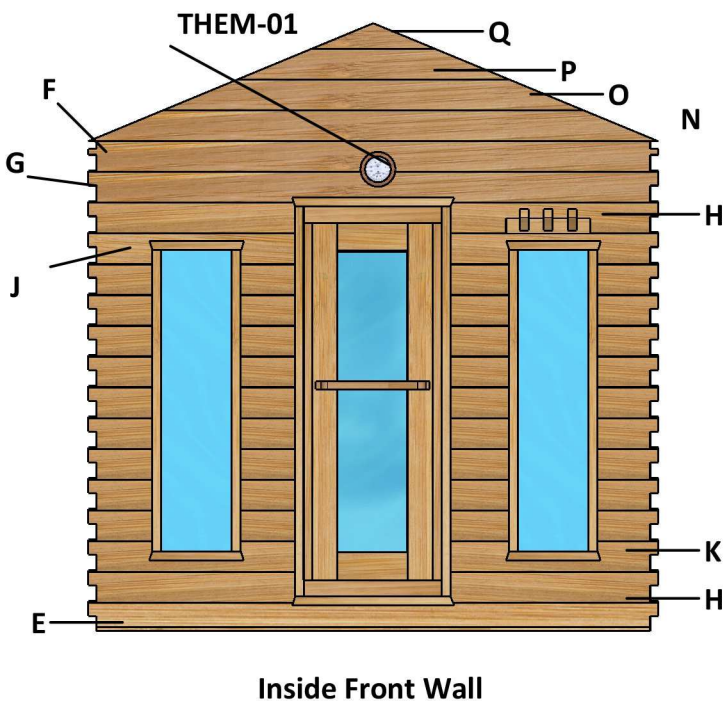

| Part | Description | Quantity | Part | Description | Quantity |
|---------|----------------------|----------|------|---------------------------------|----------|
| A | Floor Panel | 2 | p | Roof Face Up Mid | 2 |
| B | Bottom Wall Side | 2 | Q | Roof Face Top | 2 |
| C | Top Wall Side | 2 | R | Roof Side (w/Trim) | 2 |
| D | Side Wall Stave | 28 | S | Roof Staves | 16 |
| E | Front/Back Bottom | 2 | T | Roof Ridge | 1 |
| F | Front/Back Top | 2 | U | Roof Peak Stave | 2 |
| G | Door Top Stave | 1 | V | Fascia Trim | 4 |
| H | Door Side | 4 | W | Shingle Strips | 22 |
| I | Back Wall Stave | 14 | X | Shingle Peak Strip | 2 |
| J | Door Side Top Window | 2 | Y | Outside Corner Trim (L-Shaped) | 4 |
| K | Door Sd Bot Window | 2 | Z | Inside Corner Trim (Short) | 2 |
| L | Window Side (Inner) | 18 | Z-1 | Inside Corner Trim (Long) | 2 |
| M | Window Side (Outer) | 18 | DOOR | Pre Hung Door in Frame | 1 |
| N | Roof Face Bottom | 2 | WIN | Window | 2 |
| O | Roof Face Low Mid | 2 | SC-9 | Electric Heater & Heater Guard | 1 |
| THEM-01 | Thermometer | 1 | TH | Towel Hanger | 1 |

Model #O LS680

6x8 Outdoor Cabin Sauna Parts Identification

Side Wall

| Part | Description | Quantity |
|-------|---------------------------|----------|
| 2T | Two Tiered Bench Bracket | 6 |
| SB | Single Tier Bench Bracket | 1 |
| B-U | Bench Seat (Upper) | 1 |
| B-US | Bench Seat (Upper Short) | 1 |
| B-B | Bench Seat (Bottom) | 1 |
| B-SB | Bench Seat (Bottom Short) | 1 |
| HR | Head/Back Rests | 2 |
| BL-02 | Bucket & Dipper | 1 |