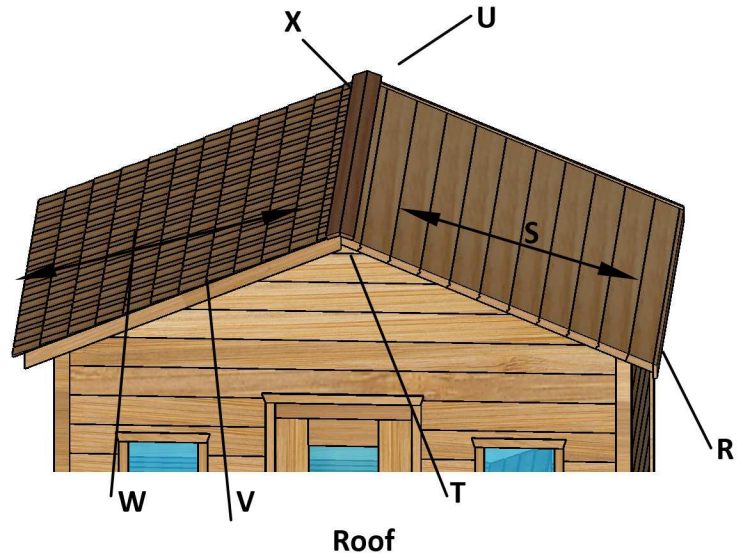

| Part | Description | Quantity | Part | Description | Quantity |
|---------|----------------------|----------|------|---------------------------------|----------|
| A | Floor Panel | 2 | p | Roof Face Up Mid | 2 |
| B | Bottom Wall Side | 2 | Q | Roof Face Top | 2 |
| C | Top Wall Side | 2 | R | Roof Side (w/Trim) | 2 |
| D | Side Wall Stave | 28 | S | Roof Staves | 16 |
| E | Front/Back Bottom | 2 | T | Roof Ridge | 1 |
| F | Front/Back Top | 2 | U | Roof Peak Stave | 2 |
| G | Door Top Stave | 1 | V | Fascia Trim | 4 |
| H | Door Side | 4 | W | Shingle Strips | 22 |
| I | Back Wall Stave | 14 | X | Shingle Peak Strip | 2 |
| J | Door Side Top Window | 2 | Y | Outside Corner Trim (L-Shaped) | 4 |
| K | Door Sd Bot Window | 2 | Z | Inside Corner Trim (Short) | 2 |
| L | Window Side (Inner) | 18 | Z-1 | Inside Corner Trim (Long) | 2 |
| M | Window Side (Outer) | 18 | DOOR | Pre Hung Door in Frame | 1 |
| N | Roof Face Bottom | 2 | WIN | Window | 2 |
| O | Roof Face Low Mid | 2 | SC-9 | Electric Heater & Heater Guard | 1 |
| THEM-01 | Thermometer | 1 | TH | Towel Hanger | 1 |

Model #O LS680

6x8 Outdoor Cabin Sauna Parts Identification

Side Wall

| Part | Description | Quantity |
|-------|---------------------------|----------|
| 2T | Two Tiered Bench Bracket | 6 |
| SB | Single Tier Bench Bracket | 1 |
| B-U | Bench Seat (Upper) | 1 |
| B-US | Bench Seat (Upper Short) | 1 |
| B-B | Bench Seat (Bottom) | 1 |
| B-SB | Bench Seat (Bottom Short) | 1 |
| HR | Head/Back Rests | 2 |
| BL-02 | Bucket & Dipper | 1 |