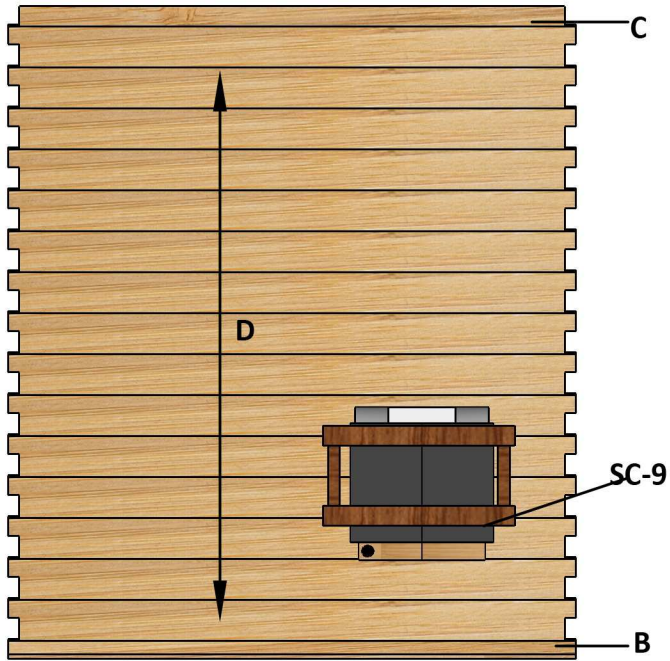

| Part | Description | Quantity | Part | Description | Quantity |
|---------|----------------------|----------|------|---------------------------------|----------|
| A | Floor Panel | 2 | p | Roof Face Up Mid | 2 |
| B | Bottom Wall Side | 2 | Q | Roof Face Top | 2 |
| C | Top Wall Side | 2 | R | Roof Side (w/Trim) | 2 |
| D | Side Wall Stave | 28 | S | Roof Staves | 16 |
| E | Front/Back Bottom | 2 | T | Roof Ridge | 1 |
| F | Front/Back Top | 2 | U | Roof Peak Stave | 2 |
| G | Door Top Stave | 1 | V | Fascia Trim | 4 |
| H | Door Side | 4 | W | Shingle Strips | 22 |
| I | Back Wall Stave | 14 | X | Shingle Peak Strip | 2 |
| J | Door Side Top Window | 2 | Y | Outside Corner Trim (L-Shaped) | 4 |
| K | Door Sd Bot Window | 2 | Z | Inside Corner Trim (Short) | 2 |
| L | Window Side (Inner) | 18 | Z-1 | Inside Corner Trim (Long) | 2 |
| M | Window Side (Outer) | 18 | DOOR | Pre Hung Door in Frame | 1 |
| N | Roof Face Bottom | 2 | WIN | Window | 2 |
| O | Roof Face Low Mid | 2 | SC-9 | Electric Heater & Heater Guard | 1 |
| THEM-01 | Thermometer | 1 | TH | Towel Hanger | 1 |

Model #O LS680

6x8 Outdoor Cabin Sauna Parts Identification

Side Wall

| Part | Description | Quantity |
|-------|---------------------------|----------|
| 2T | Two Tiered Bench Bracket | 6 |
| SB | Single Tier Bench Bracket | 1 |
| B-U | Bench Seat (Upper) | 1 |
| B-US | Bench Seat (Upper Short) | 1 |
| B-B | Bench Seat (Bottom) | 1 |
| B-SB | Bench Seat (Bottom Short) | 1 |
| HR | Head/Back Rests | 2 |
| BL-02 | Bucket & Dipper | 1 |