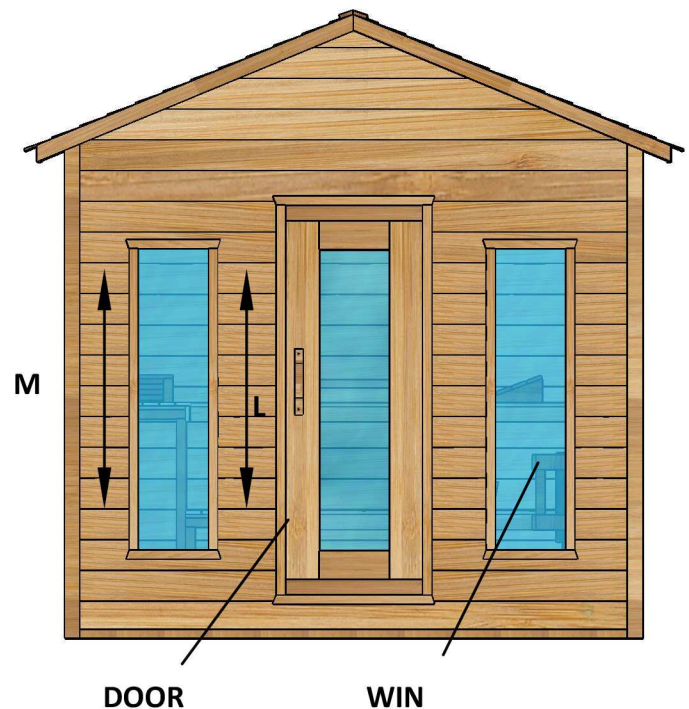

| Part | Description | Quantity | Part | Description | Quantity |
|---------|----------------------|----------|------|---------------------------------|----------|
| A | Floor Panel | 2 | p | Roof Face Up Mid | 2 |
| B | Bottom Wall Side | 2 | Q | Roof Face Top | 2 |
| C | Top Wall Side | 2 | R | Roof Side (w/Trim) | 2 |
| D | Side Wall Stave | 28 | S | Roof Staves | 16 |
| E | Front/Back Bottom | 2 | T | Roof Ridge | 1 |
| F | Front/Back Top | 2 | U | Roof Peak Stave | 2 |
| G | Door Top Stave | 1 | V | Fascia Trim | 4 |
| H | Door Side | 4 | W | Shingle Strips | 22 |
| I | Back Wall Stave | 14 | X | Shingle Peak Strip | 2 |
| J | Door Side Top Window | 2 | Y | Outside Corner Trim (L-Shaped) | 4 |
| K | Door Sd Bot Window | 2 | Z | Inside Corner Trim (Short) | 2 |
| L | Window Side (Inner) | 18 | Z-1 | Inside Corner Trim (Long) | 2 |
| M | Window Side (Outer) | 18 | DOOR | Pre Hung Door in Frame | 1 |
| N | Roof Face Bottom | 2 | WIN | Window | 2 |
| O | Roof Face Low Mid | 2 | SC-9 | Electric Heater & Heater Guard | 1 |
| THEM-01 | Thermometer | 1 | TH | Towel Hanger | 1 |

Model #O LS680

6x8 Outdoor Cabin Sauna Parts Identification

Side Wall

| Part | Description | Quantity |
|-------|---------------------------|----------|
| 2T | Two Tiered Bench Bracket | 6 |
| SB | Single Tier Bench Bracket | 1 |
| B-U | Bench Seat (Upper) | 1 |
| B-US | Bench Seat (Upper Short) | 1 |
| B-B | Bench Seat (Bottom) | 1 |
| B-SB | Bench Seat (Bottom Short) | 1 |
| HR | Head/Back Rests | 2 |
| BL-02 | Bucket & Dipper | 1 |