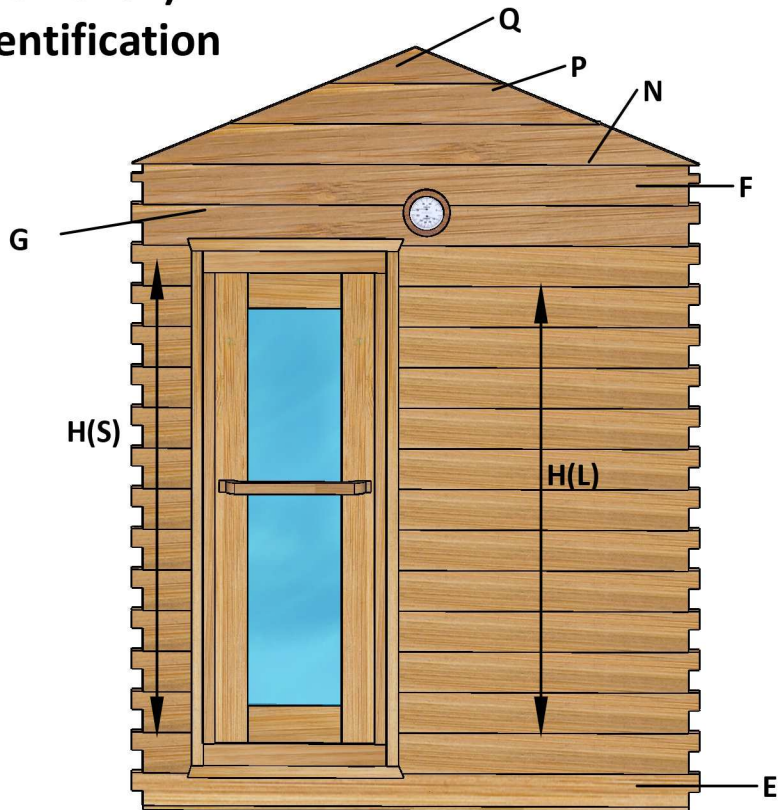

4x6 Outdoor Cabin Sauna (Single Bench) Parts Identification

<u>Part</u>	<u>Description</u>	<u>Qty</u>	<u>Part</u>	<u>Description</u>	<u>Qty</u>
A	Floor Panel	2	U	Roof Peak Stave	2
B	Bottom Side Wall	2	V	Fascia Trim	4
C	Top Wall Side	2	W	Shingle Strips	16
D	Wall Stave	28	X	Shingle Strips (Peak)	2
E	Front/Back Bottom	2	Y	Outside Corner Trim ("L" Shaped)	4
F	Front/Back Top	2	Z	Inside Corner Trim (Short)	2
G	Door Top Stave	1	Z-1	Inside Corner Trim (Long)	2
H(S)	Door Sides (Short)	13	DOOR	Pre Hung Door In Frame	1
H(L)	Door Sides (Long)	13	B-U	Bench Seat	1
I	BackWall Staves	14	ST	Bench Bracket (Single)	3
N	Bottom Roof Face	2	HR	Head/Back Rests	2
P	Middle Roof Middle	2	BL-02	Bucket/Ladle	1
Q	Top Roof Face	2	THEM-01	Thermometer	1
R	Roof Side w/Trim	2	SC-5	Heater w/ Guard	1
S	Roof Stave	10	TH	Towel Hanger	1
T	Roof Ridge	1			

Model # OLS460

4x6 Outdoor Cabin Sauna (Single Bench)

Parts Identification

Side Wall

Inside Front Wall

Roof