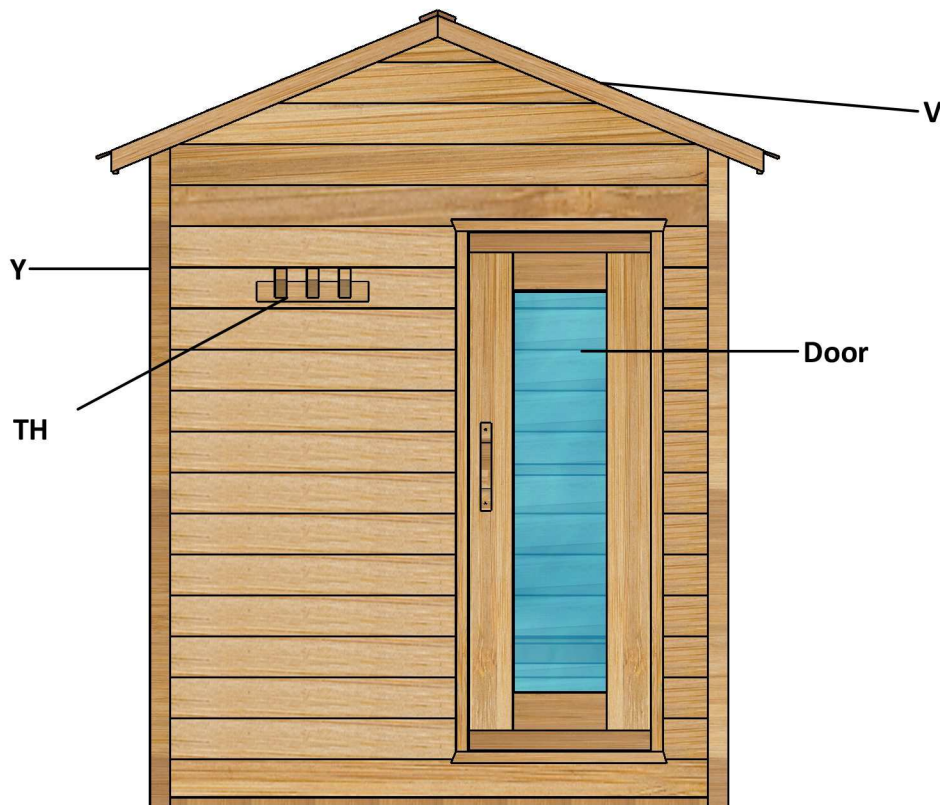

4x6 Outdoor Cabin Sauna (Single Bench) Parts Identification

<u>Part</u>	<u>Description</u>	<u>Qty</u>	<u>Part</u>	<u>Description</u>	<u>Qty</u>
A	Floor Panel	2	U	Roof Peak Stave	2
B	Bottom Side Wall	2	V	Fascia Trim	4
C	Top Wall Side	2	W	Shingle Strips	16
D	Wall Stave	28	X	Shingle Strips (Peak)	2
E	Front/Back Bottom	2	Y	Outside Corner Trim ("L" Shaped)	4
F	Front/Back Top	2	Z	Inside Corner Trim (Short)	2
G	Door Top Stave	1	Z-1	Inside Corner Trim (Long)	2
H(S)	Door Sides (Short)	13	DOOR	Pre Hung Door In Frame	1
H(L)	Door Sides (Long)	13	B-U	Bench Seat	1
I	BackWall Staves	14	ST	Bench Bracket (Single)	3
N	Bottom Roof Face	2	HR	Head/Back Rests	2
P	Middle Roof Middle	2	BL-02	Bucket/Ladle	1
Q	Top Roof Face	2	THEM-01	Thermometer	1
R	Roof Side w/Trim	2	SC-5	Heater w/ Guard	1
S	Roof Stave	10	TH	Towel Hanger	1
T	Roof Ridge	1			

Model # OLS460

4x6 Outdoor Cabin Sauna (Single Bench)

Parts Identification

Side Wall

Inside Front Wall

Roof