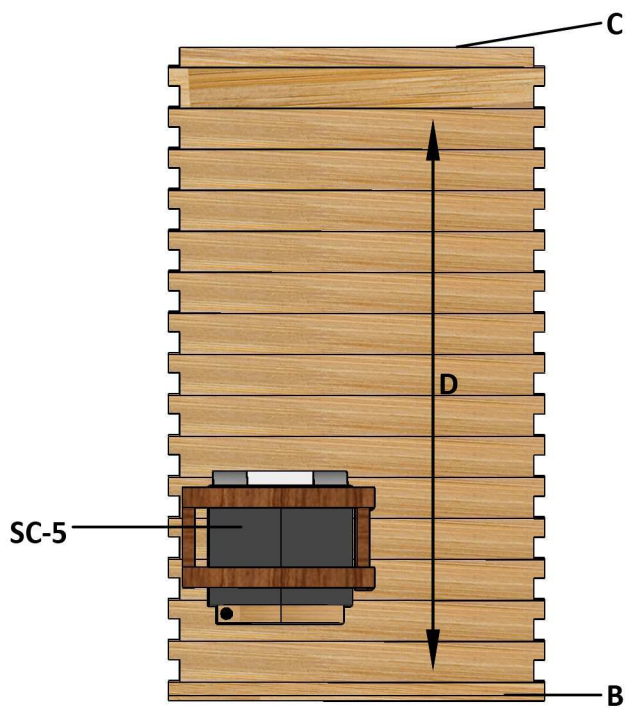

4x6 Outdoor Cabin Sauna (Single Bench) Parts Identification

<u>Part</u>	<u>Description</u>	<u>Qty</u>	<u>Part</u>	<u>Description</u>	<u>Qty</u>
A	Floor Panel	2	U	Roof Peak Stave	2
B	Bottom Side Wall	2	V	Fascia Trim	4
C	Top Wall Side	2	W	Shingle Strips	16
D	Wall Stave	28	X	Shingle Strips (Peak)	2
E	Front/Back Bottom	2	Y	Outside Corner Trim ("L" Shaped)	4
F	Front/Back Top	2	Z	Inside Corner Trim (Short)	2
G	Door Top Stave	1	Z-1	Inside Corner Trim (Long)	2
H(S)	Door Sides (Short)	13	DOOR	Pre Hung Door In Frame	1
H(L)	Door Sides (Long)	13	B-U	Bench Seat	1
I	BackWall Staves	14	ST	Bench Bracket (Single)	3
N	Bottom Roof Face	2	HR	Head/Back Rests	2
P	Middle Roof Middle	2	BL-02	Bucket/Ladle	1
Q	Top Roof Face	2	THEM-01	Thermometer	1
R	Roof Side w/Trim	2	SC-5	Heater w/ Guard	1
S	Roof Stave	10	TH	Towel Hanger	1
T	Roof Ridge	1			

Model # OLS460

4x6 Outdoor Cabin Sauna (Single Bench)

Parts Identification

Side Wall

Inside Front Wall

Roof