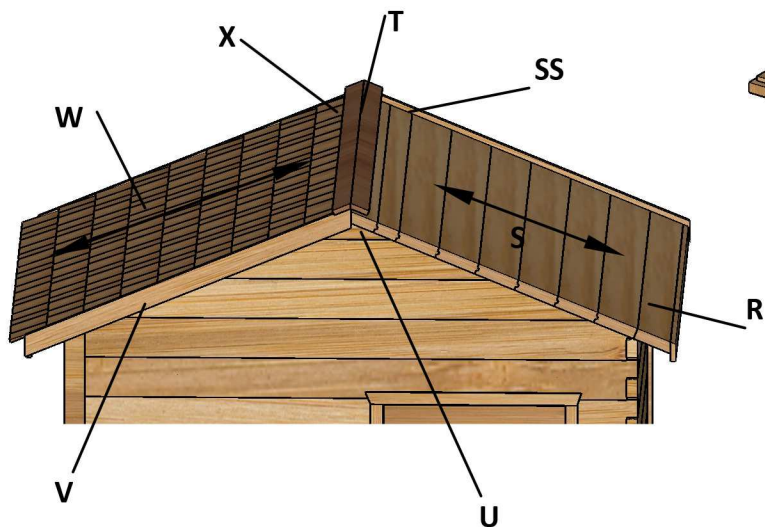

4x6 Outdoor Cabin Sauna (Single Bench) Parts Identification

<u>Part</u>	<u>Description</u>	<u>Qty</u>	<u>Part</u>	<u>Description</u>	<u>Qty</u>
A	Floor Panel	2	U	Roof Peak Stave	2
B	Bottom Side Wall	2	V	Fascia Trim	4
C	Top Wall Side	2	W	Shingle Strips	16
D	Wall Stave	28	X	Shingle Strips (Peak)	2
E	Front/Back Bottom	2	Y	Outside Corner Trim ("L" Shaped)	4
F	Front/Back Top	2	Z	Inside Corner Trim (Short)	2
G	Door Top Stave	1	Z-1	Inside Corner Trim (Long)	2
H(S)	Door Sides (Short)	13	DOOR	Pre Hung Door In Frame	1
H(L)	Door Sides (Long)	13	B-U	Bench Seat	1
I	BackWall Staves	14	ST	Bench Bracket (Single)	3
N	Bottom Roof Face	2	HR	Head/Back Rests	2
P	Middle Roof Middle	2	BL-02	Bucket/Ladle	1
Q	Top Roof Face	2	THEM-01	Thermometer	1
R	Roof Side w/Trim	2	SC-5	Heater w/ Guard	1
S	Roof Stave	10	TH	Towel Hanger	1
T	Roof Ridge	1			

Model # OLS460

4x6 Outdoor Cabin Sauna (Single Bench)

Parts Identification

Side Wall

Inside Front Wall

Roof