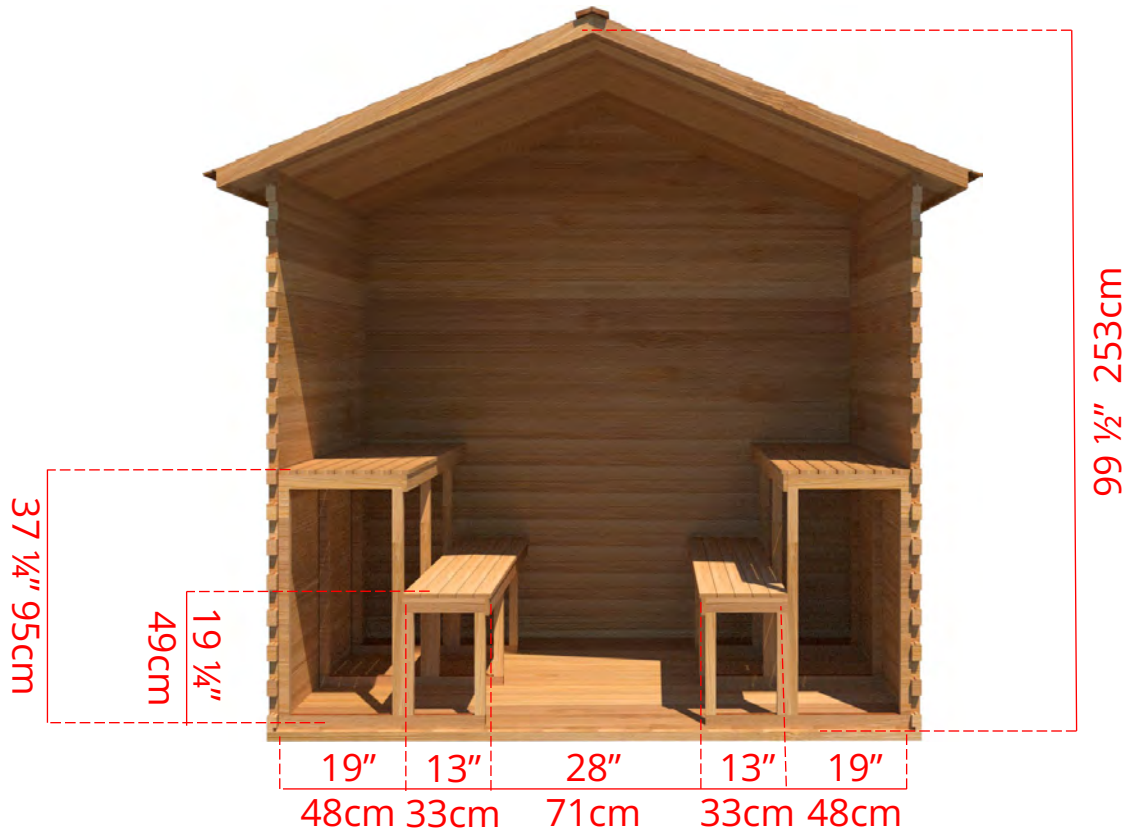

OLS680 6' x 8' Outdoor Cabin Sauna

OLS680

6' x 8' Outdoor Cabin Sauna

C68B - 2 Tier Back Wall Benches

OLS680

6' x 8' Outdoor Cabin Sauna

C68L - 2 Tier Back Wall Bench & 2 Tier Bench on Left Side

* Only Available with Door in Middle *

OLS680

6' x 8' Outdoor Cabin Sauna

C68R - 2 Tier Back Wall Bench & 2 Tier Bench on Right Side

* Only Available with Door in Middle *

OLS680

6' x 8' Outdoor Cabin Sauna

C68S - Single Tier Side Wall Benches

* Only Available with Door in Middle *

OLS680

6' x 8' Outdoor Cabin Sauna

C68S2 - Two Tier Side Wall Benches

* Only Available with Door in Middle *

OLS680 6' x 8' Outdoor Cabin Sauna

Front Wall Options

C8DL - Door on left & no Window
Or
C8DR - Door on right & no Window

C8DLW - Door on left & Window on right
Or
C8DRW - Door on right & Window on left
(14 3/4" x 53 1/4" Window)

SIDE WALL OR L BENCH OPTIONS ONLY AVAILABLE WITH DOOR IN MIDDLE

C8DM - Door in middle & no Window