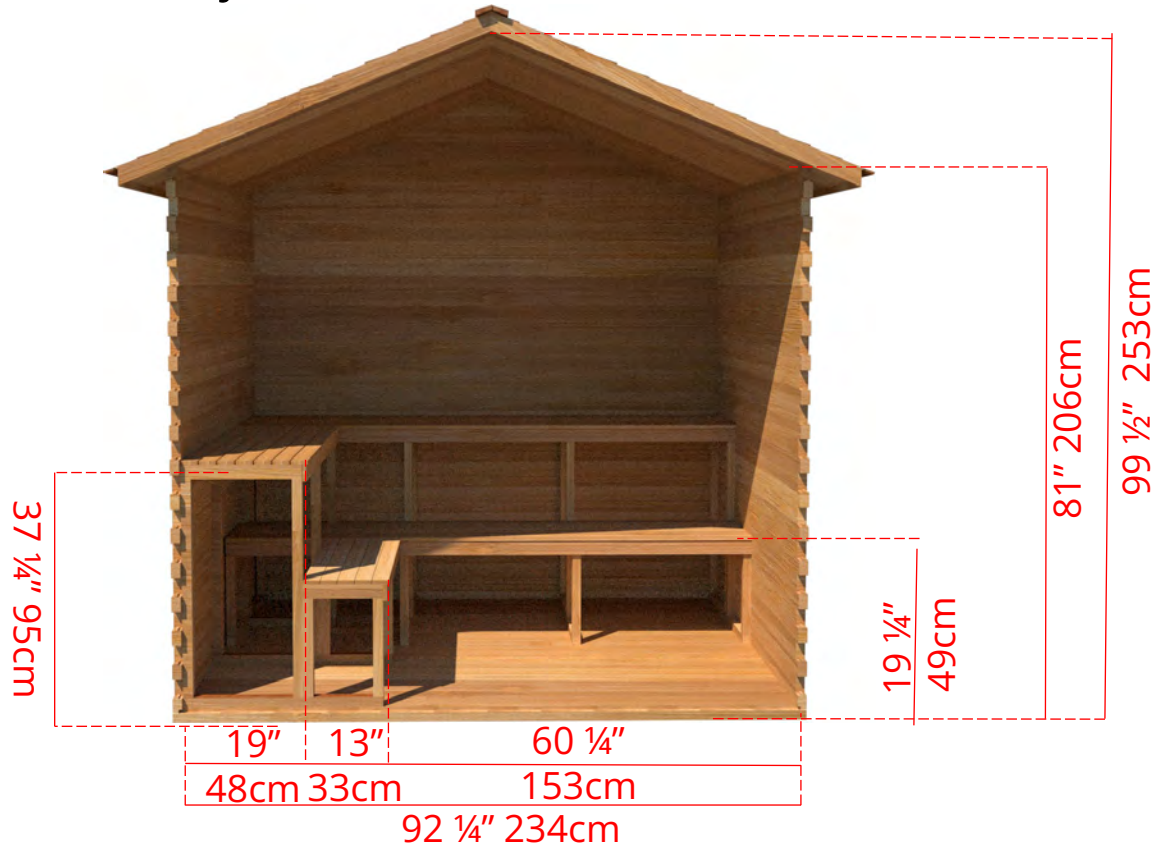

OLS680 6' x 8' Outdoor Cabin Sauna

OLS680

6' x 8' Outdoor Cabin Sauna

C68B - 2 Tier Back Wall Benches

OLS680

6' x 8' Outdoor Cabin Sauna

C68L - 2 Tier Back Wall Bench & 2 Tier Bench on Left Side

* Only Available with Door in Middle *

OLS680

6' x 8' Outdoor Cabin Sauna

C68R - 2 Tier Back Wall Bench & 2 Tier Bench on Right Side

* Only Available with Door in Middle *

OLS680

6' x 8' Outdoor Cabin Sauna

C68S - Single Tier Side Wall Benches

* Only Available with Door in Middle *

OLS680

6' x 8' Outdoor Cabin Sauna

C68S2 - Two Tier Side Wall Benches

* Only Available with Door in Middle *

OLS680 6' x 8' Outdoor Cabin Sauna

Front Wall Options

C8DL - Door on left & no Window
Or
C8DR - Door on right & no Window

C8DLW - Door on left & Window on right
Or
C8DRW - Door on right & Window on left
(14 3/4" x 53 1/4" Window)

SIDE WALL OR L BENCH OPTIONS ONLY AVAILABLE WITH DOOR IN MIDDLE

C8DM - Door in middle & no Window