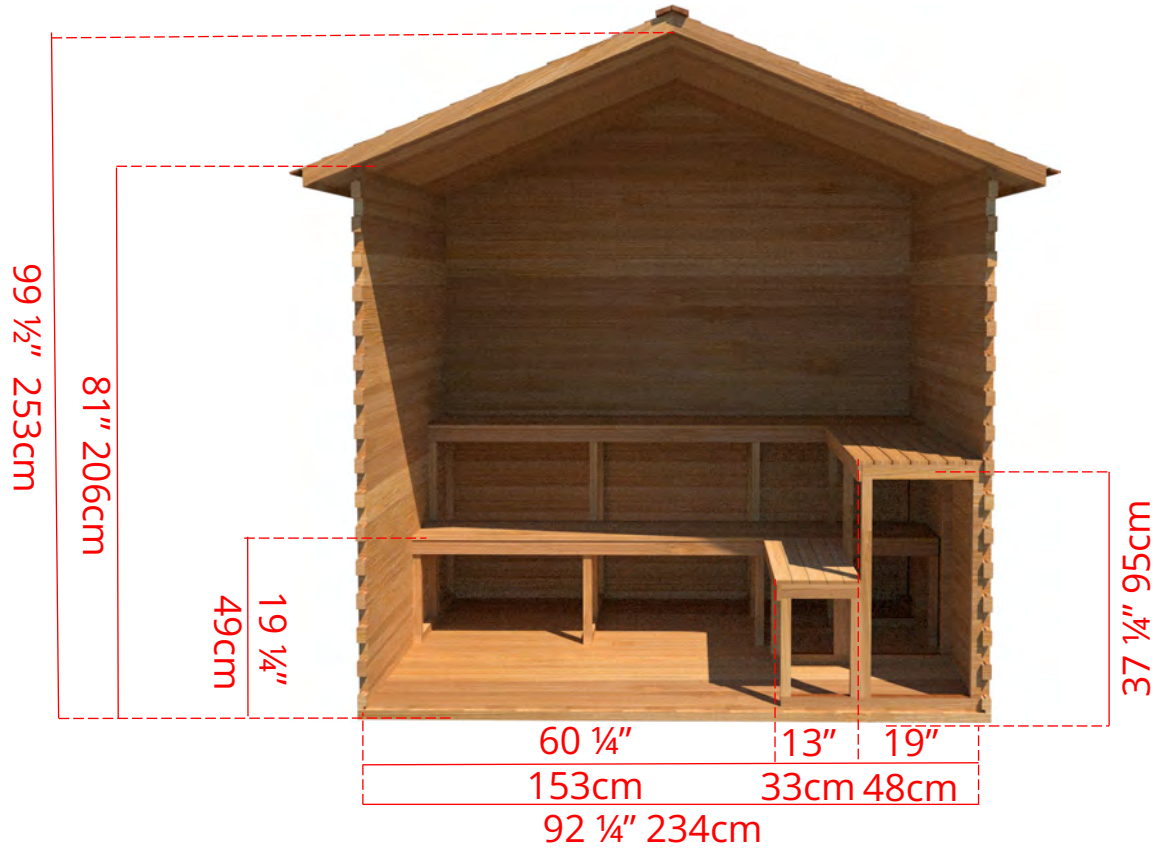

OLS680 6' x 8' Outdoor Cabin Sauna

OLS680

6' x 8' Outdoor Cabin Sauna

C68B - 2 Tier Back Wall Benches

OLS680

6' x 8' Outdoor Cabin Sauna

C68L - 2 Tier Back Wall Bench & 2 Tier Bench on Left Side

* Only Available with Door in Middle *

OLS680

6' x 8' Outdoor Cabin Sauna

C68R - 2 Tier Back Wall Bench & 2 Tier Bench on Right Side

* Only Available with Door in Middle *

OLS680

6' x 8' Outdoor Cabin Sauna

C68S - Single Tier Side Wall Benches

* Only Available with Door in Middle *

OLS680

6' x 8' Outdoor Cabin Sauna

C68S2 - Two Tier Side Wall Benches

* Only Available with Door in Middle *

OLS680 6' x 8' Outdoor Cabin Sauna

Front Wall Options

C8DL - Door on left & no Window
Or
C8DR - Door on right & no Window

C8DLW - Door on left & Window on right
Or
C8DRW - Door on right & Window on left
(14 3/4" x 53 1/4" Window)

SIDE WALL OR L BENCH OPTIONS ONLY AVAILABLE WITH DOOR IN MIDDLE

C8DM - Door in middle & no Window