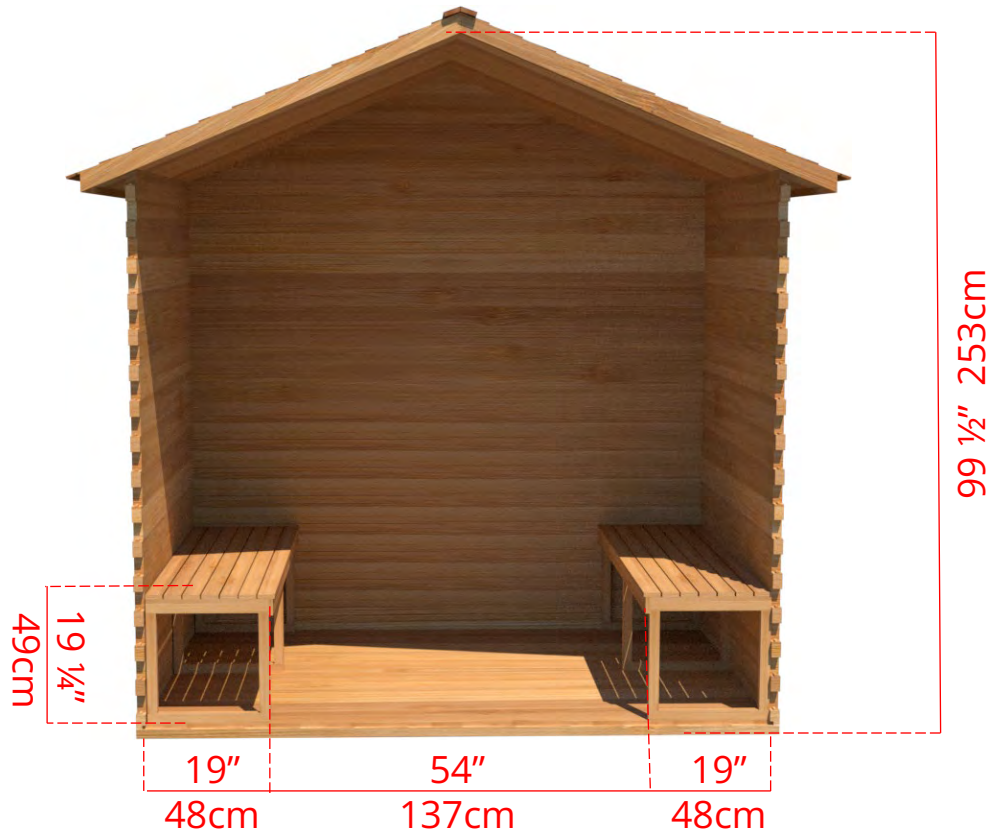

OLS680 6' x 8' Outdoor Cabin Sauna

OLS680

6' x 8' Outdoor Cabin Sauna

C68B - 2 Tier Back Wall Benches

OLS680

6' x 8' Outdoor Cabin Sauna

C68L - 2 Tier Back Wall Bench & 2 Tier Bench on Left Side

* Only Available with Door in Middle *

OLS680

6' x 8' Outdoor Cabin Sauna

C68R - 2 Tier Back Wall Bench & 2 Tier Bench on Right Side

* Only Available with Door in Middle *

OLS680

6' x 8' Outdoor Cabin Sauna

C68S - Single Tier Side Wall Benches

* Only Available with Door in Middle *

OLS680

6' x 8' Outdoor Cabin Sauna

C68S2 - Two Tier Side Wall Benches

* Only Available with Door in Middle *

OLS680 6' x 8' Outdoor Cabin Sauna

Front Wall Options

C8DL - Door on left & no Window
Or
C8DR - Door on right & no Window

C8DLW - Door on left & Window on right
Or
C8DRW - Door on right & Window on left
(14 3/4" x 53 1/4" Window)

SIDE WALL OR L BENCH OPTIONS ONLY AVAILABLE WITH DOOR IN MIDDLE

C8DM - Door in middle & no Window