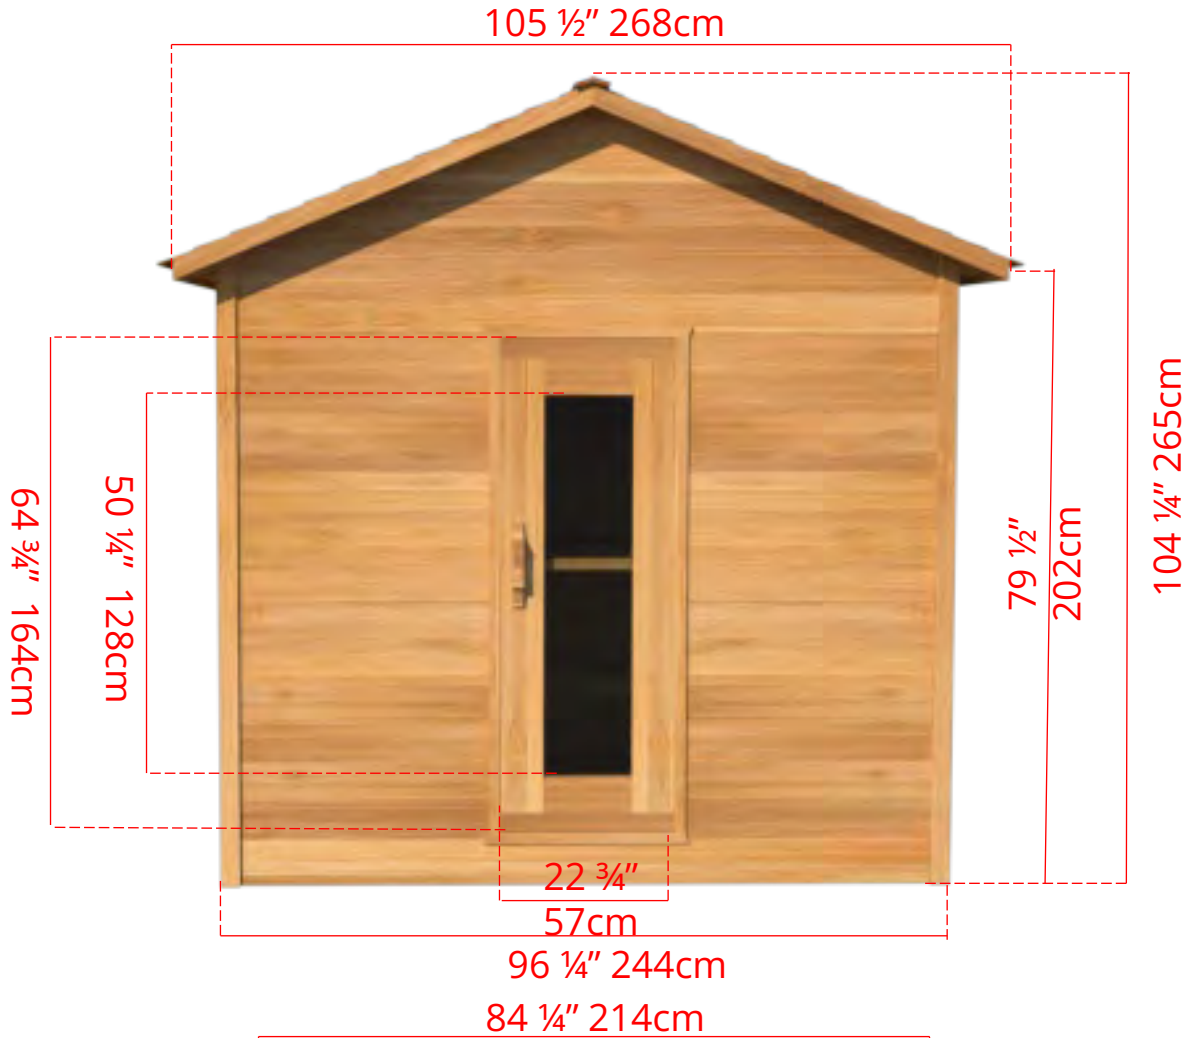

OLS680 6' x 8' Outdoor Cabin Sauna

OLS680

6' x 8' Outdoor Cabin Sauna

C68B - 2 Tier Back Wall Benches

OLS680

6' x 8' Outdoor Cabin Sauna

C68L - 2 Tier Back Wall Bench & 2 Tier Bench on Left Side

* Only Available with Door in Middle *

OLS680

6' x 8' Outdoor Cabin Sauna

C68R - 2 Tier Back Wall Bench & 2 Tier Bench on Right Side

* Only Available with Door in Middle *

OLS680

6' x 8' Outdoor Cabin Sauna

C68S - Single Tier Side Wall Benches

* Only Available with Door in Middle *

OLS680

6' x 8' Outdoor Cabin Sauna

C68S2 - Two Tier Side Wall Benches

* Only Available with Door in Middle *

OLS680 6' x 8' Outdoor Cabin Sauna

Front Wall Options

C8DL - Door on left & no Window
Or
C8DR - Door on right & no Window

C8DLW - Door on left & Window on right
Or
C8DRW - Door on right & Window on left
(14 3/4" x 53 1/4" Window)

SIDE WALL OR L BENCH OPTIONS ONLY AVAILABLE WITH DOOR IN MIDDLE

C8DM - Door in middle & no Window