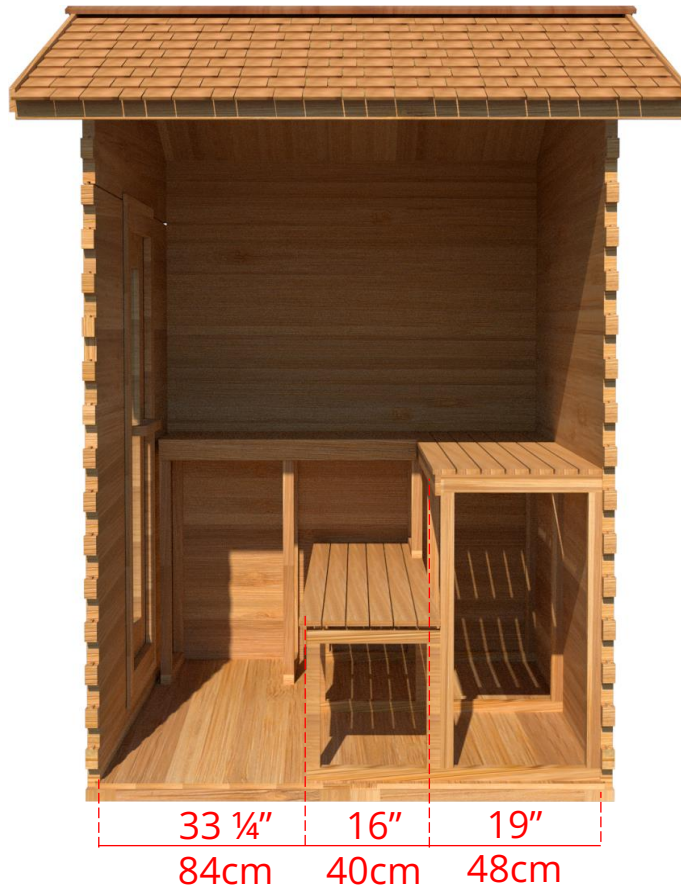

## 6' x 7' Outdoor Cabin Sauna

### C67B - 2 Tier Back Wall Benches

## 6' x 7' Outdoor Cabin Sauna

C67L - 2 Tier Back Wall Bench & Single Tier Bench on Left Side

\* Only Available with Door in Middle \*