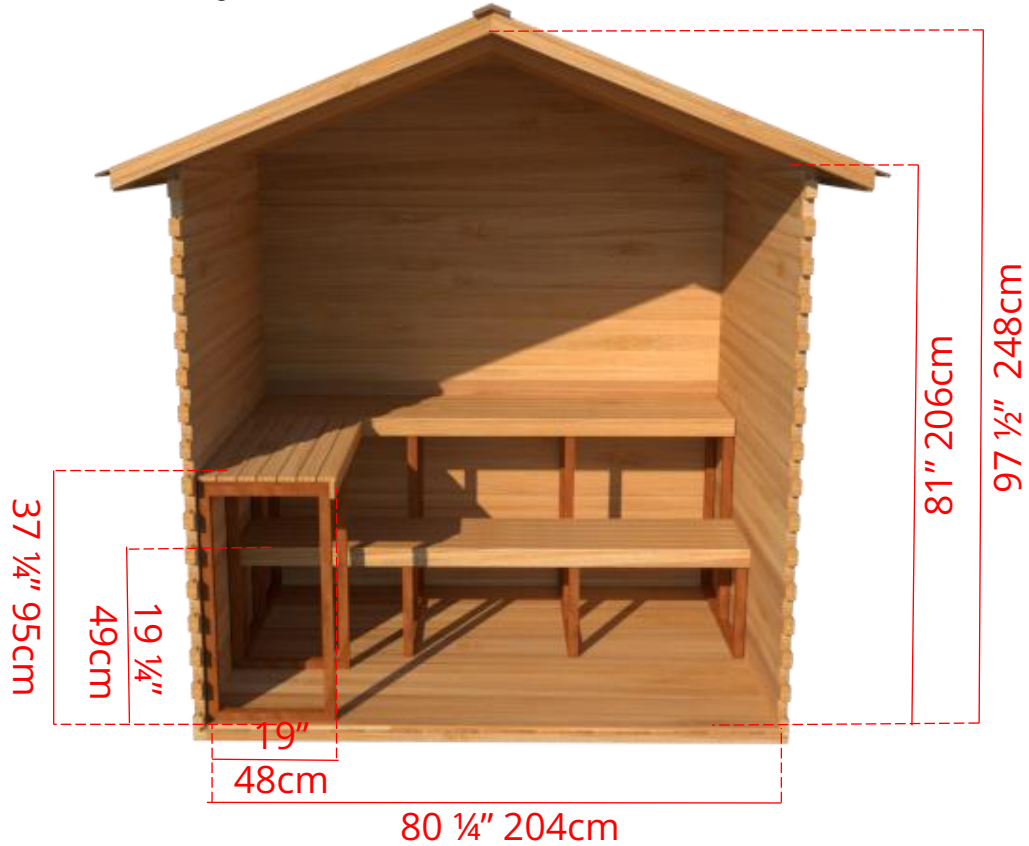

## 6' x 7' Outdoor Cabin Sauna

### C67B - 2 Tier Back Wall Benches

## 6' x 7' Outdoor Cabin Sauna

C67L - 2 Tier Back Wall Bench & Single Tier Bench on Left Side

\* Only Available with Door in Middle \*