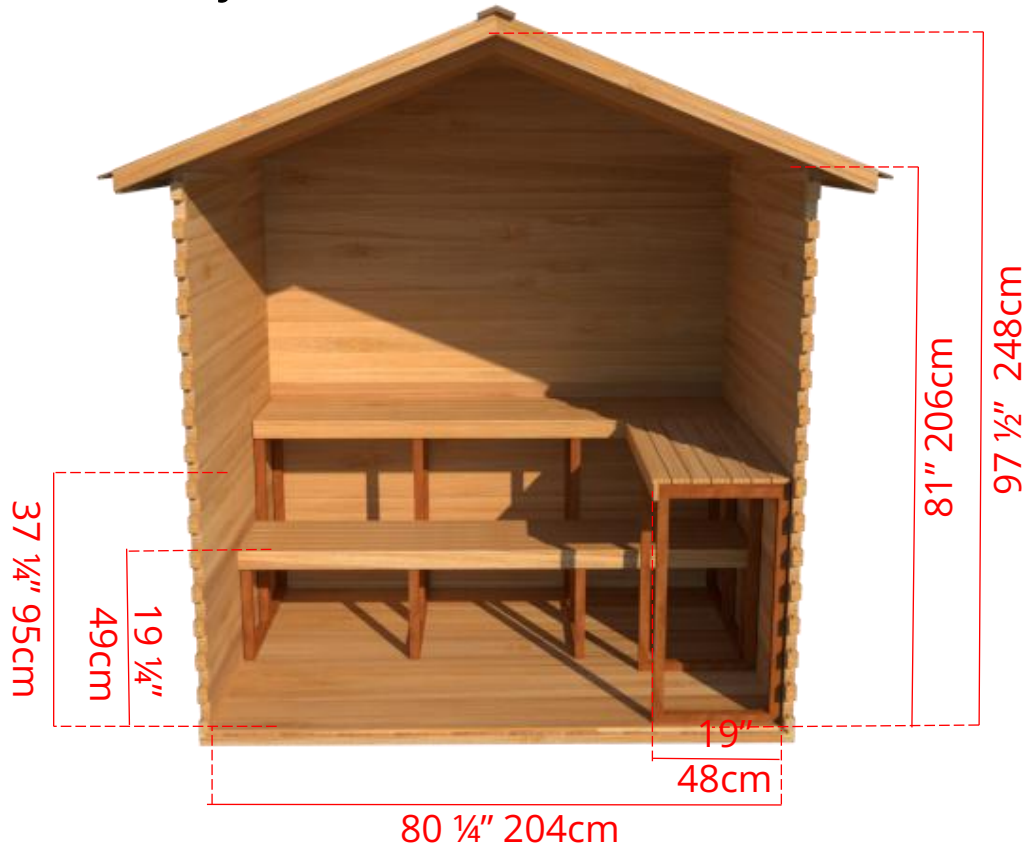

## 6' x 7' Outdoor Cabin Sauna

C67L - 2 Tier Back Wall Bench & Single Tier Bench on Left Side

\* Only Available with Door in Middle \*

## 6' x 7' Outdoor Cabin Sauna

C67R - 2 Tier Back Wall Bench & Single Tier Bench on Right Side

\* Only Available with Door in Middle \*