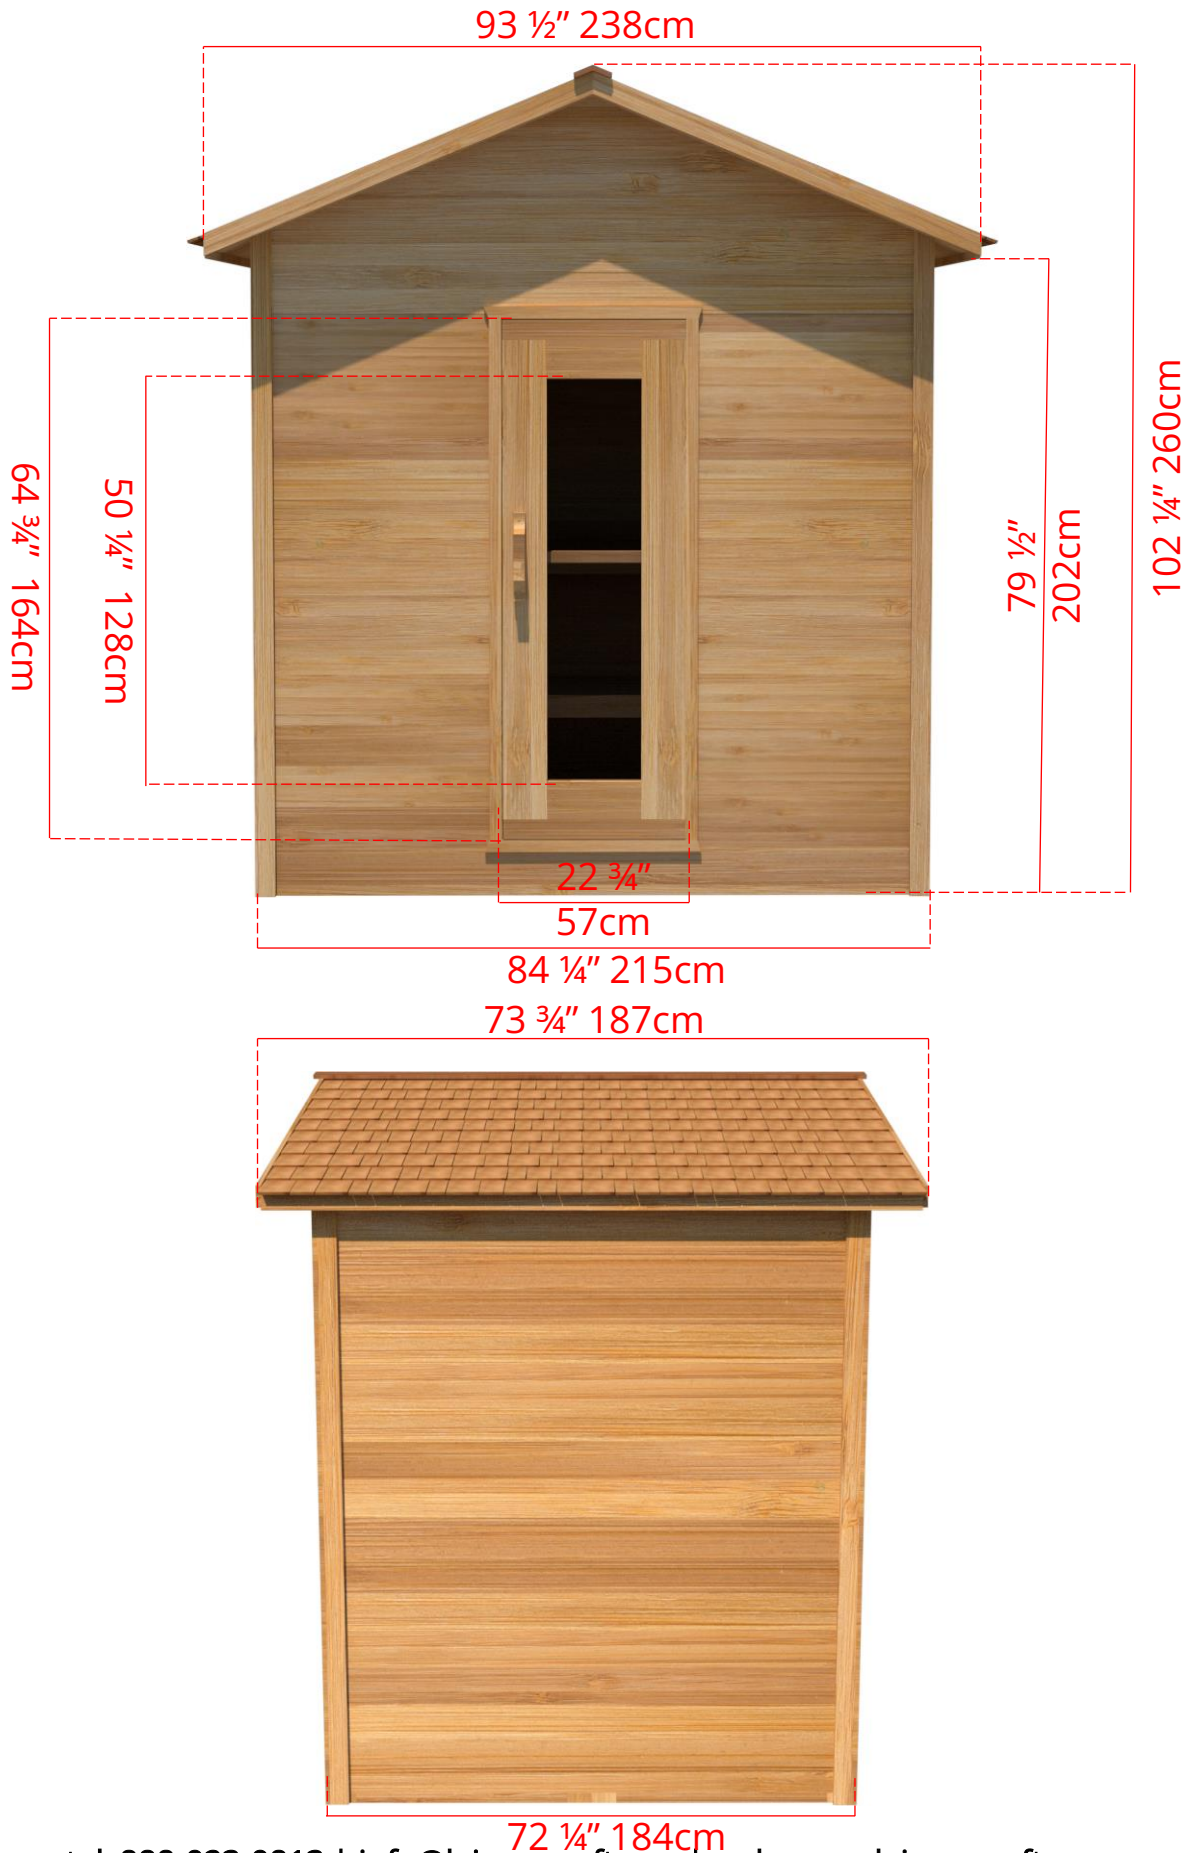

# OLS670/OLS672 6' x 7' Outdoor Cabin Sauna

## 6' x 7' Outdoor Cabin Sauna

## 6' x 7' Outdoor Cabin Sauna

C67L - 2 Tier Back Wall Bench & Single Tier Bench on Left Side

\* Only Available with Door in Middle \*