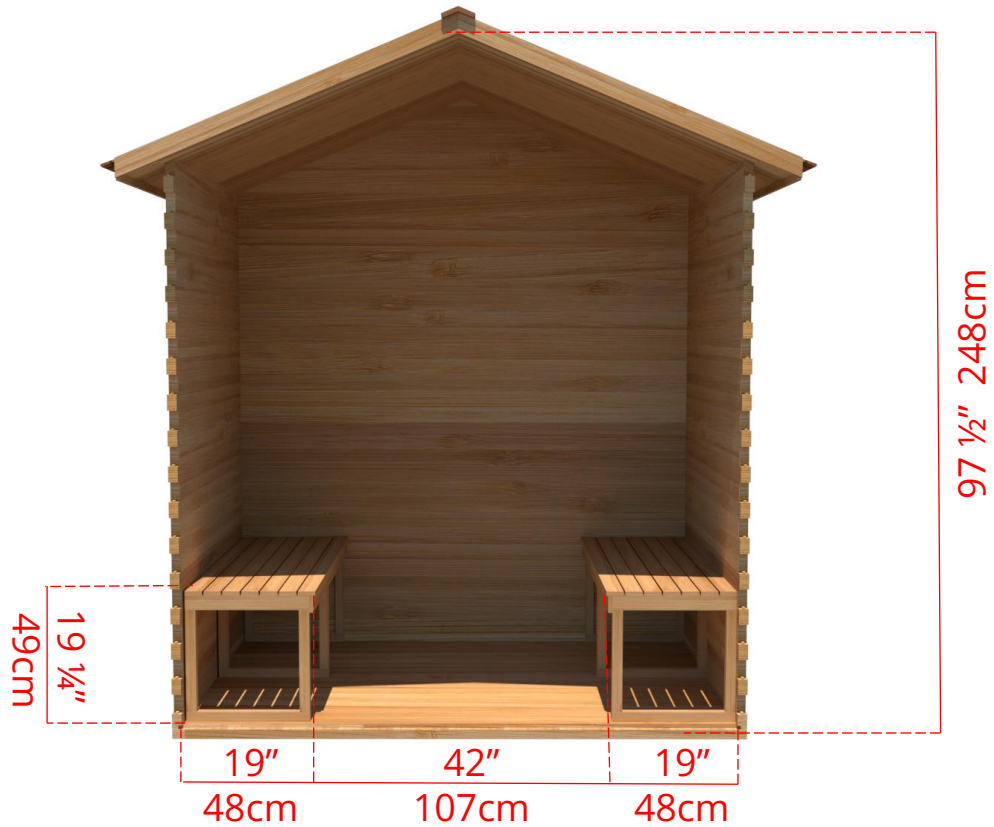

## 6' x 7' Outdoor Cabin Sauna

C67L - 2 Tier Back Wall Bench & Single Tier Bench on Left Side

\* Only Available with Door in Middle \*

## 6' x 7' Outdoor Cabin Sauna

C67R - 2 Tier Back Wall Bench & Single Tier Bench on Right Side

\* Only Available with Door in Middle \*

# OLS670/OLS672 6' x 7' Outdoor Cabin Sauna

C67S - Single Tier Side Wall Benches

\* Only Available with Door in Middle \*