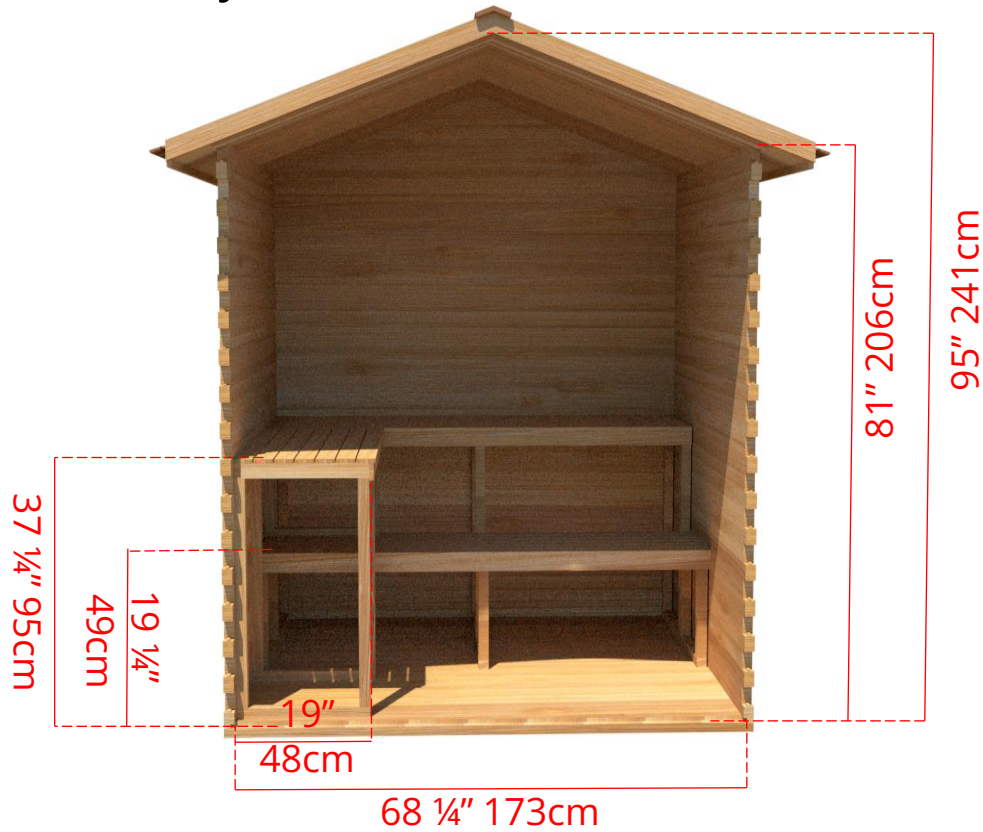

# OLS660/OLS662 6' x 6' Outdoor Cabin Sauna

# OLS660/OLS662 6' x 6' Outdoor Cabin Sauna

C66B - 2 Tier Back Wall Benches

## 6' x 6' Outdoor Cabin Sauna

C66L - 2 Tier Back Wall Bench & Single Tier Bench on Left Side

\* Only Available with Door in Middle \*

## 6' x 6' Outdoor Cabin Sauna

C66R - 2 Tier Back Wall Bench & Single Tier Bench on Right Side

\* Only Available with Door in Middle \*