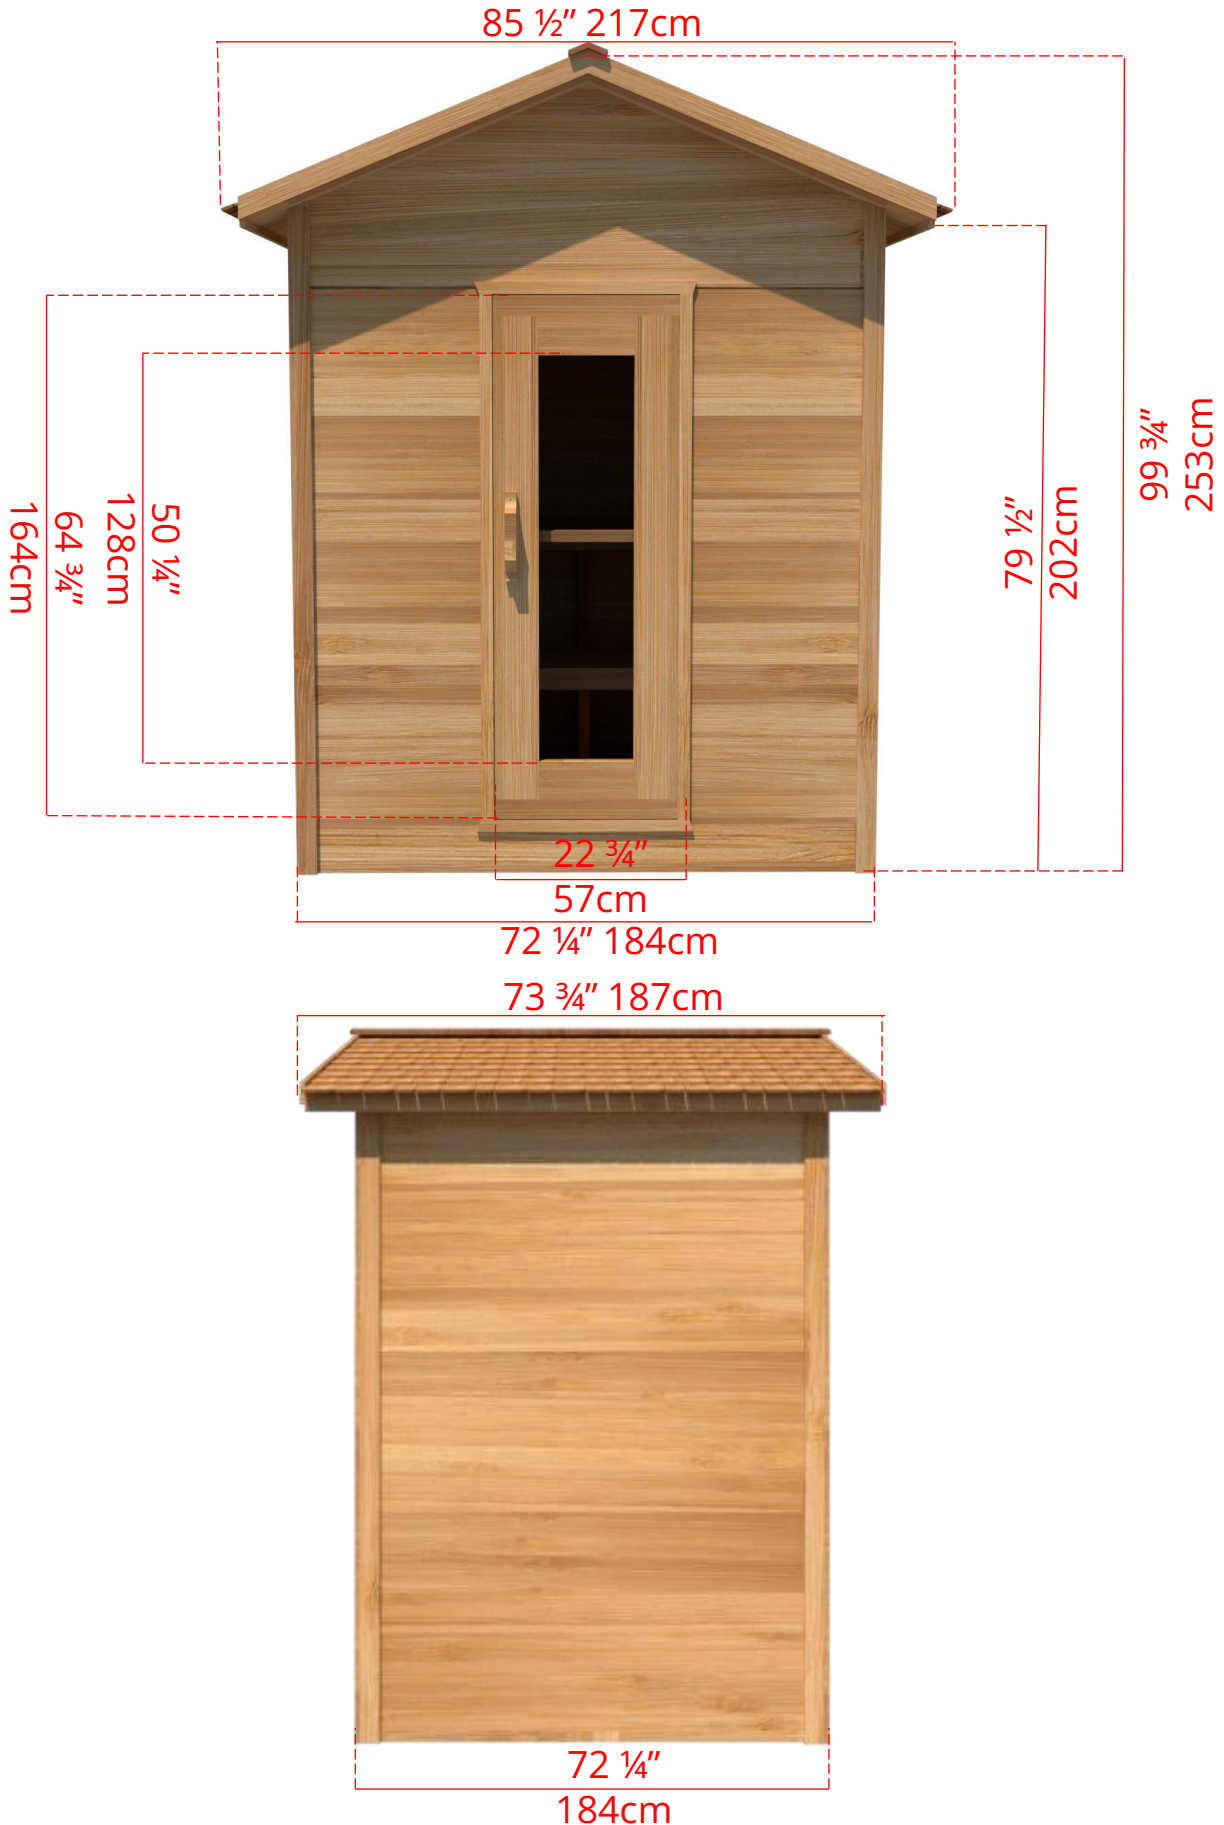

# OLS660/OLS662 6' x 6' Outdoor Cabin Sauna

# OLS660/OLS662 6' x 6' Outdoor Cabin Sauna

C66B - 2 Tier Back Wall Benches

## 6' x 6' Outdoor Cabin Sauna

C66L - 2 Tier Back Wall Bench & Single Tier Bench on Left Side

\* Only Available with Door in Middle \*

## 6' x 6' Outdoor Cabin Sauna

C66R - 2 Tier Back Wall Bench & Single Tier Bench on Right Side

\* Only Available with Door in Middle \*