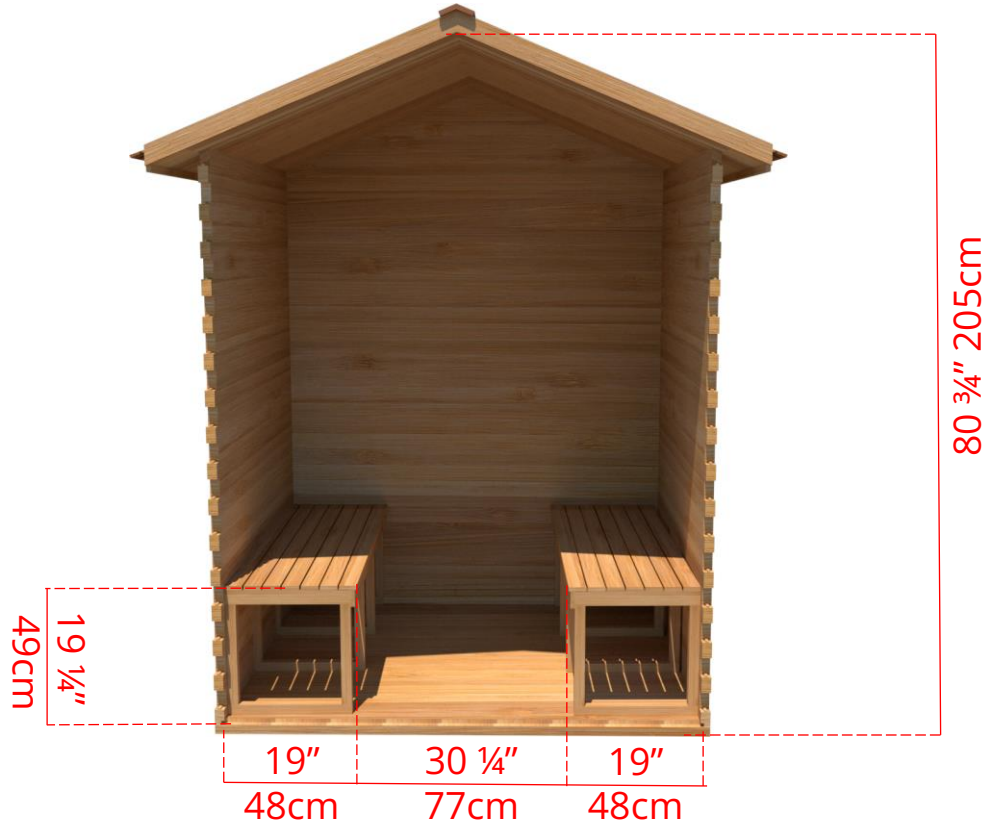

## 6' x 6' Outdoor Cabin Sauna

C66L - 2 Tier Back Wall Bench & Single Tier Bench on Left Side

\* Only Available with Door in Middle \*

## 6' x 6' Outdoor Cabin Sauna

C66R - 2 Tier Back Wall Bench & Single Tier Bench on Right Side

\* Only Available with Door in Middle \*

## 6' x 6' Outdoor Cabin Sauna

C66S - Single Tier Side Wall Benches

\* Only Available with Door in Middle \*