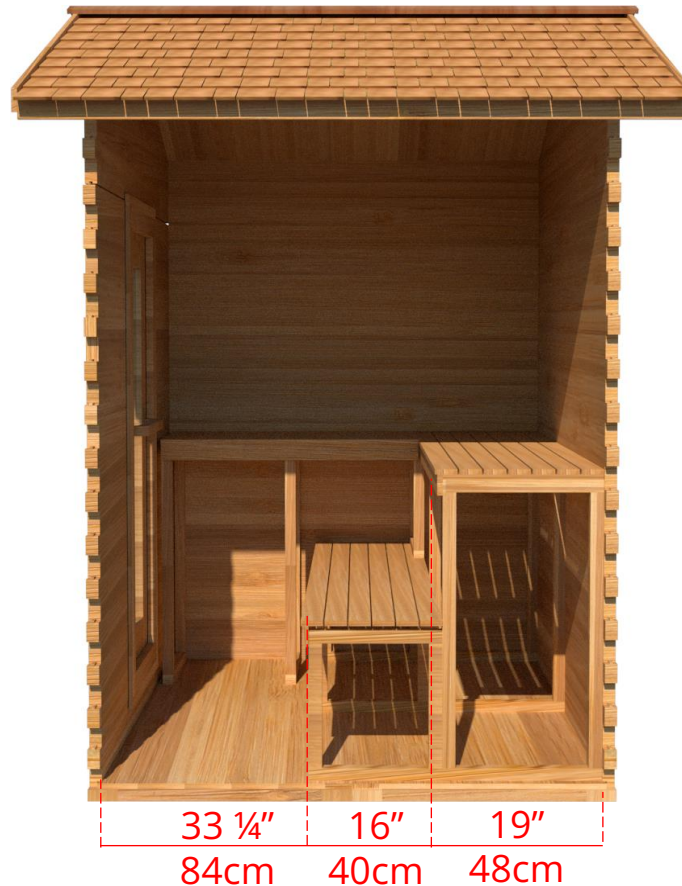

# OLS660/OLS662 6' x 6' Outdoor Cabin Sauna

# OLS660/OLS662 6' x 6' Outdoor Cabin Sauna

C66B - 2 Tier Back Wall Benches

## 6' x 6' Outdoor Cabin Sauna

C66L - 2 Tier Back Wall Bench & Single Tier Bench on Left Side

\* Only Available with Door in Middle \*

## 6' x 6' Outdoor Cabin Sauna

C66R - 2 Tier Back Wall Bench & Single Tier Bench on Right Side

\* Only Available with Door in Middle \*