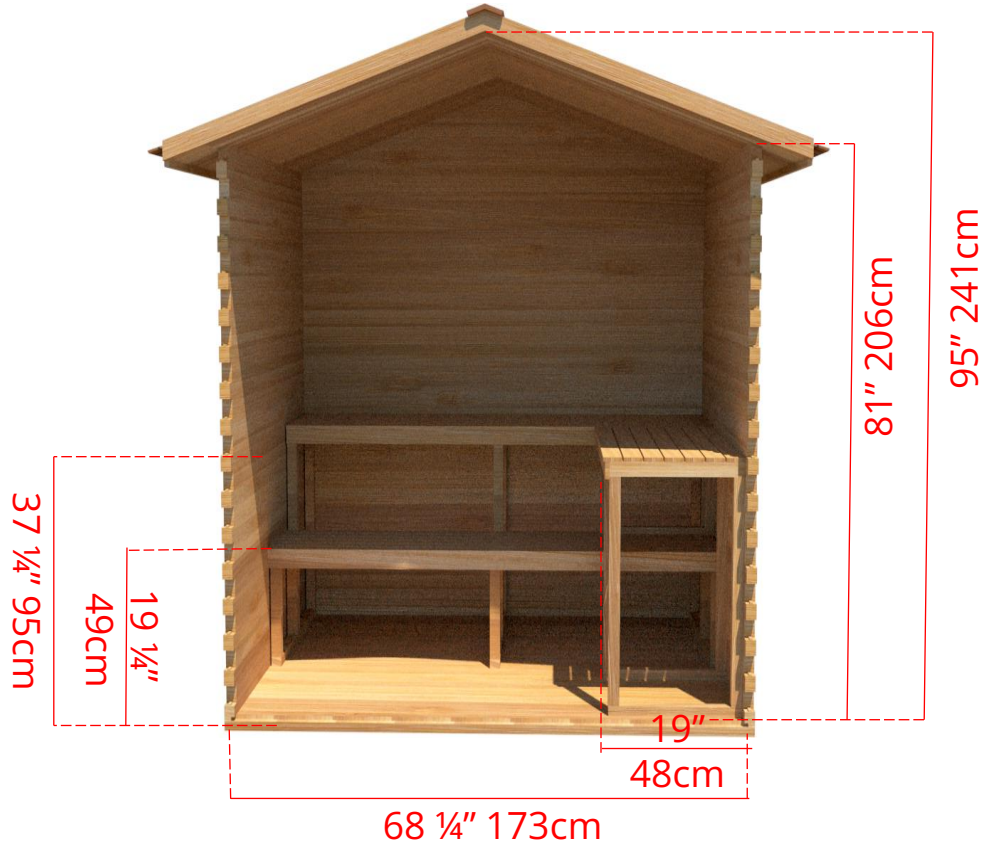

# OLS660/OLS662 6' x 6' Outdoor Cabin Sauna

C66B - 2 Tier Back Wall Benches

## 6' x 6' Outdoor Cabin Sauna

C66L - 2 Tier Back Wall Bench & Single Tier Bench on Left Side

\* Only Available with Door in Middle \*

## 6' x 6' Outdoor Cabin Sauna

C66R - 2 Tier Back Wall Bench & Single Tier Bench on Right Side

\* Only Available with Door in Middle \*

## 6' x 6' Outdoor Cabin Sauna

C66S - Single Tier Side Wall Benches

\* Only Available with Door in Middle \*