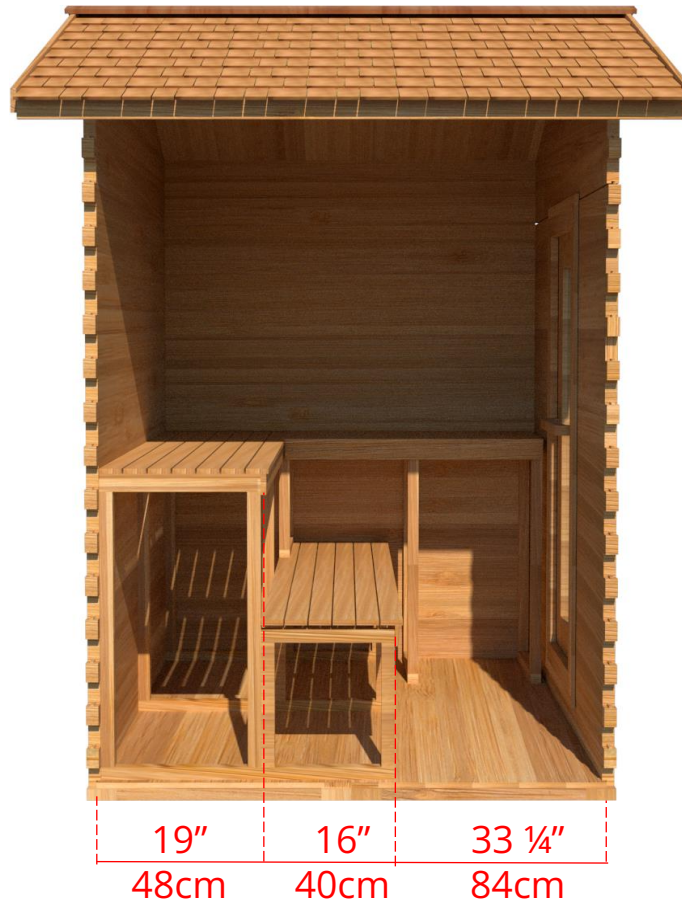

# OLS660/OLS662 6' x 6' Outdoor Cabin Sauna

C66B - 2 Tier Back Wall Benches

## 6' x 6' Outdoor Cabin Sauna

C66L - 2 Tier Back Wall Bench & Single Tier Bench on Left Side

\* Only Available with Door in Middle \*

## 6' x 6' Outdoor Cabin Sauna

C66R - 2 Tier Back Wall Bench & Single Tier Bench on Right Side

\* Only Available with Door in Middle \*