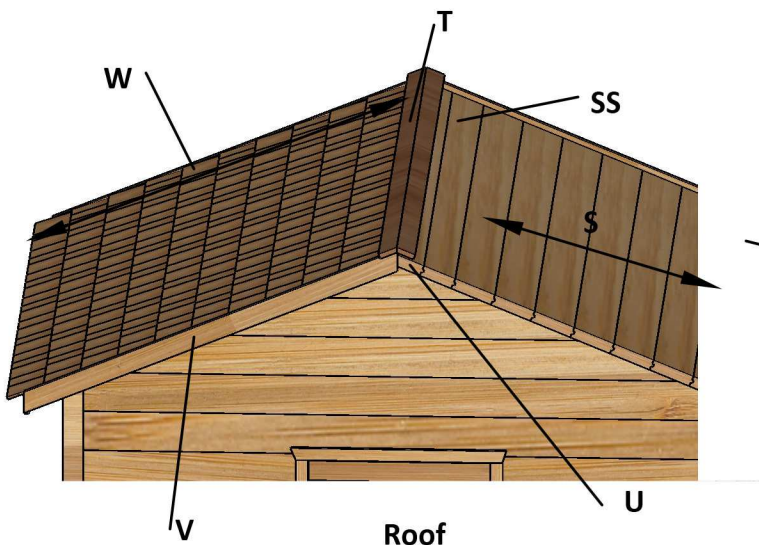

Model # OLS570

5x7 Outdoor Cabin Sauna Parts Identification

Side Wall

Inside Front Wall

SC-6

Roof