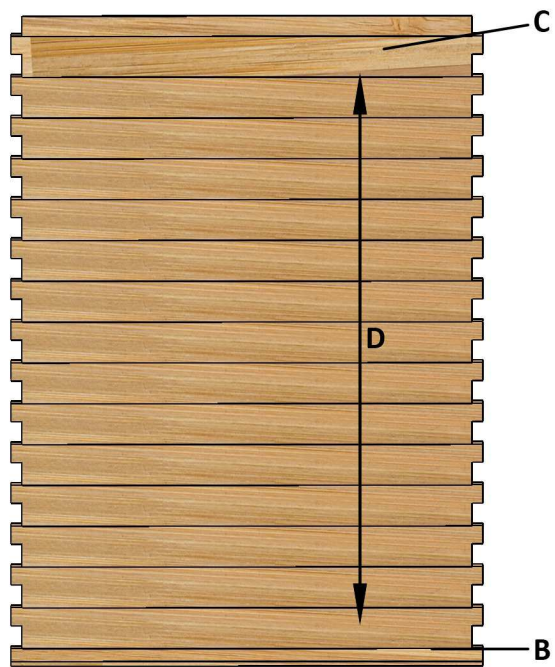

<u>Part</u>	<u>Description</u>	<u>Qty</u>	<u>Part</u>	<u>Description</u>	<u>Qty</u>
A	Floor Panel	2	U	Roof Peak Stave	2
B	Bottom Side Wall	2	V	Fascia Trim	4
C	Top Wall Side	2	W	Shingle Strips	20
D	Wall Stave	28	Y	Outside Corner Trim ("L" Shaped)	4
E	Front/Back Bottom	2	Z	Inside Corner Trim (Short)	2
F	Front/Back Top	2	Z-1	Inside Corner Trim (Long)	2
G	Door Top Stave	1	DOOR	Pre Hung Door In Frame	1
H	Door Sides	26	B-U	Bench Seat (Upper)	1
I	BackWall Staves	14	B-US	Bench Seat (Upper Short)	1
N	Bottom Roof Face	2	B-B	Bench Seat (Lower)	1
O	Roof Face Low Mid	2	2T	Bench Bracket (2 Tiered)	3
P	Roof Face Upp Mid	2	ST	Bench Bracket (Single)	4
Q	Top Roof Face	2	HR	Head/Back Rests	2
R	Roof Side w/Trim	2	BL-02	Bucket/Ladle	1
S	Roof Stave	12	THEM-01	Thermometer	1
SS	Roof Stave Spacer	2	SC-6	Heater w/ Guard	1
T	Roof Ridge	1	TH	Towel Hanger	1

Model # OLS570

5x7 Outdoor Cabin Sauna Parts Identification

Side Wall

Inside Front Wall

SC-6

Roof