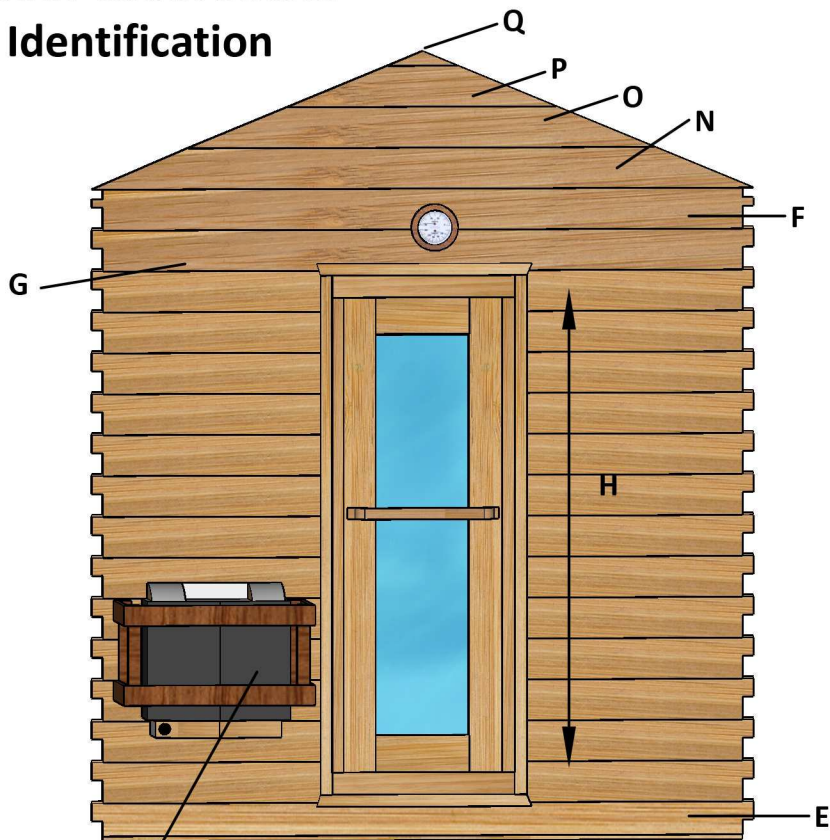

<u>Part</u>	<u>Description</u>	<u>Qty</u>	<u>Part</u>	<u>Description</u>	<u>Qty</u>
A	Floor Panel	2	U	Roof Peak Stave	2
B	Bottom Side Wall	2	V	Fascia Trim	4
C	Top Wall Side	2	W	Shingle Strips	20
D	Wall Stave	28	Y	Outside Corner Trim ("L" Shaped)	4
E	Front/Back Bottom	2	Z	Inside Corner Trim (Short)	2
F	Front/Back Top	2	Z-1	Inside Corner Trim (Long)	2
G	Door Top Stave	1	DOOR	Pre Hung Door In Frame	1
H	Door Sides	26	B-U	Bench Seat (Upper)	1
I	BackWall Staves	14	B-US	Bench Seat (Upper Short)	1
N	Bottom Roof Face	2	B-B	Bench Seat (Lower)	1
O	Roof Face Low Mid	2	2T	Bench Bracket (2 Tiered)	3
P	Roof Face Upp Mid	2	ST	Bench Bracket (Single)	4
Q	Top Roof Face	2	HR	Head/Back Rests	2
R	Roof Side w/Trim	2	BL-02	Bucket/Ladle	1
S	Roof Stave	12	THEM-01	Thermometer	1
SS	Roof Stave Spacer	2	SC-6	Heater w/ Guard	1
T	Roof Ridge	1	TH	Towel Hanger	1

Model # OLS570

5x7 Outdoor Cabin Sauna Parts Identification

Side Wall

Inside Front Wall

SC-6

Roof