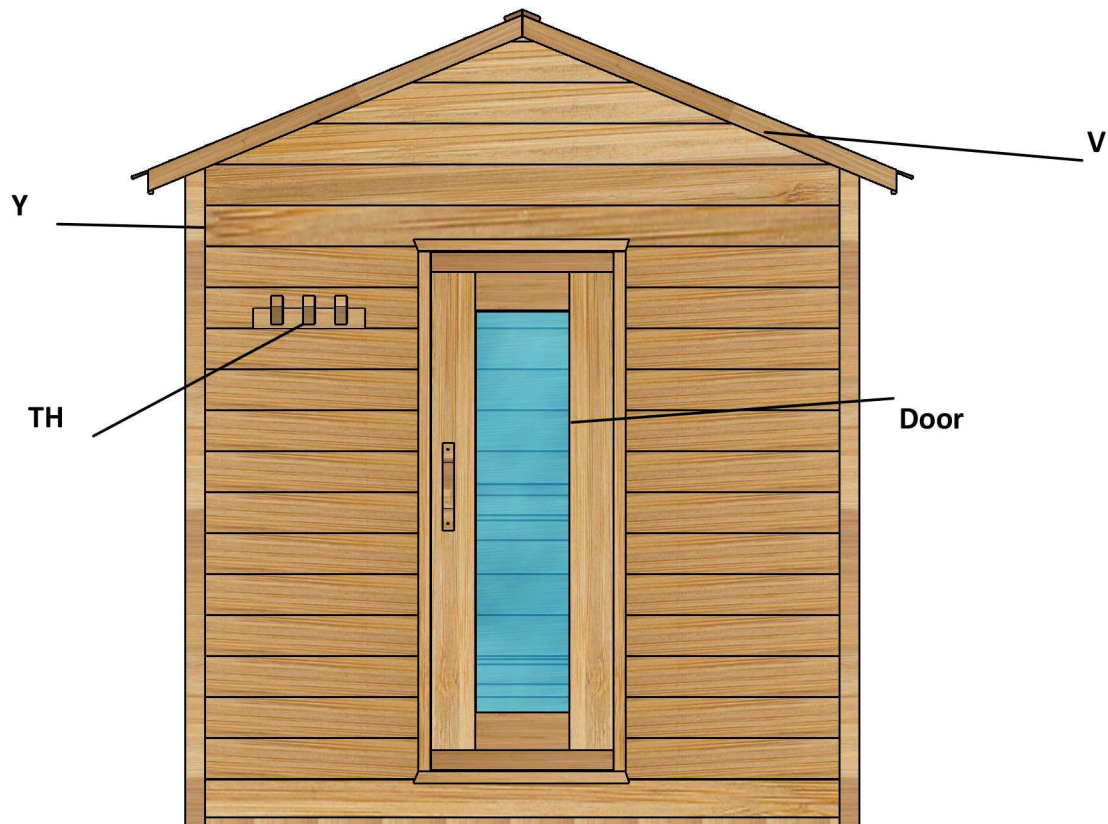

<u>Part</u>	<u>Description</u>	<u>Qty</u>	<u>Part</u>	<u>Description</u>	<u>Qty</u>
A	Floor Panel	2	U	Roof Peak Stave	2
B	Bottom Side Wall	2	V	Fascia Trim	4
C	Top Wall Side	2	W	Shingle Strips	20
D	Wall Stave	28	Y	Outside Corner Trim ("L" Shaped)	4
E	Front/Back Bottom	2	Z	Inside Corner Trim (Short)	2
F	Front/Back Top	2	Z-1	Inside Corner Trim (Long)	2
G	Door Top Stave	1	DOOR	Pre Hung Door In Frame	1
H	Door Sides	26	B-U	Bench Seat (Upper)	1
I	BackWall Staves	14	B-US	Bench Seat (Upper Short)	1
N	Bottom Roof Face	2	B-B	Bench Seat (Lower)	1
O	Roof Face Low Mid	2	2T	Bench Bracket (2 Tiered)	3
P	Roof Face Upp Mid	2	ST	Bench Bracket (Single)	4
Q	Top Roof Face	2	HR	Head/Back Rests	2
R	Roof Side w/Trim	2	BL-02	Bucket/Ladle	1
S	Roof Stave	12	THEM-01	Thermometer	1
SS	Roof Stave Spacer	2	SC-6	Heater w/ Guard	1
T	Roof Ridge	1	TH	Towel Hanger	1

Model # OLS570

5x7 Outdoor Cabin Sauna Parts Identification

Side Wall

Inside Front Wall

SC-6

Roof