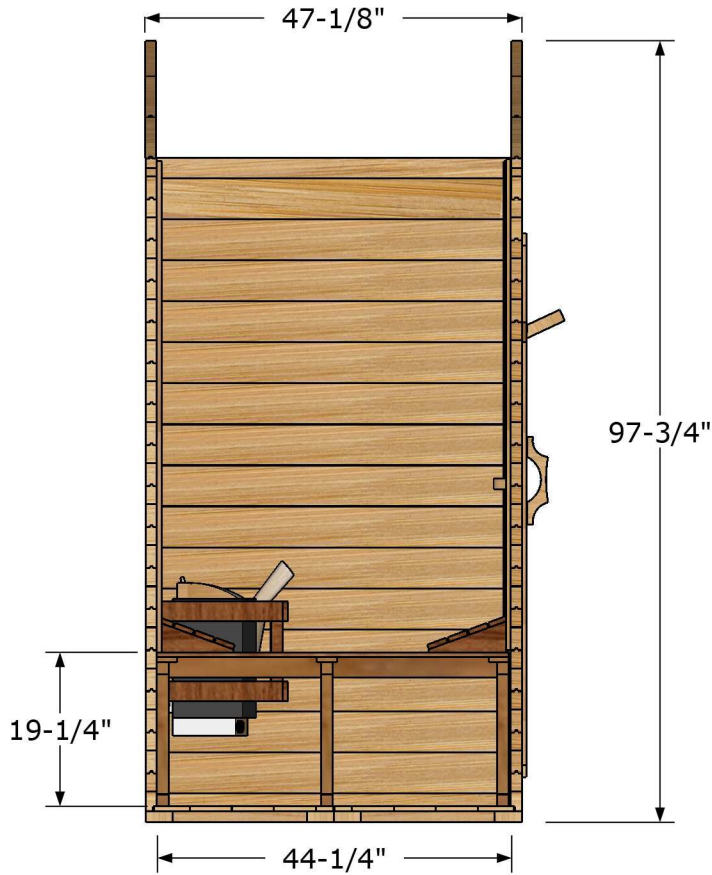

**Outdoor Cabin Sauna Package Features:**

- Made in Canada
- Constructed from Canadian Western Red Cedar with 2 x 6 tongue and groove solid wood walls and dovetail joints.
- Easy to follow assembly instructions with online video assistance.
- Bronze tempered glass in door.
- 2 Solid Cedar Headrests included with each package.
- Solid Cedar Door handles inside and out.
- Sauna door is built of solid 2 x 6 Canadian Western Red Cedar with strong magnetic door catch.
- Available in 4 sizes

# 4x6 Outdoor Cabin Sauna

### Package Size:

84" x 45" x 32"

213 x 114 x 81 cm

### Product Weight:

650 lbs

295 kg.