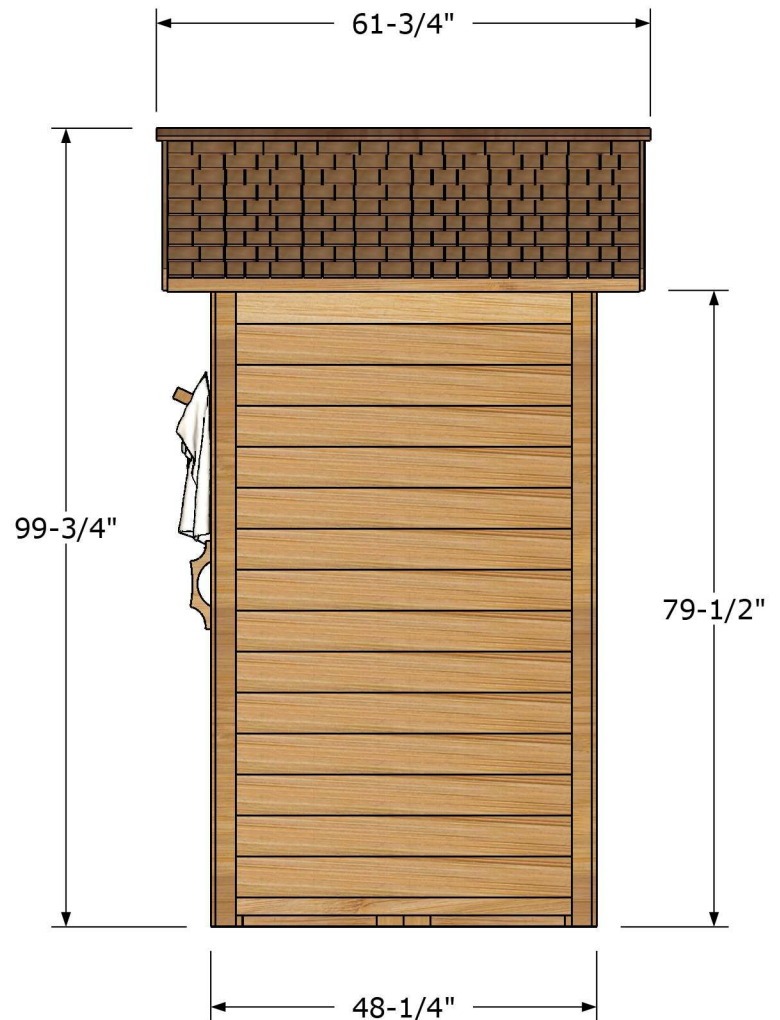

**Outdoor Cabin Sauna Package Features:**

- Made in Canada
- Constructed from Canadian Western Red Cedar with 2 x 6 tongue and groove solid wood walls and dovetail joints.
- Easy to follow assembly instructions with online video assistance.
- Bronze tempered glass in door.
- 2 Solid Cedar Headrests included with each package.
- Solid Cedar Door handles inside and out.
- Sauna door is built of solid 2 x 6 Canadian Western Red Cedar with strong magnetic door catch.
- Available in 4 sizes

# 4x6 Outdoor Cabin Sauna

### Package Size:

84" x 45" x 32"

213 x 114 x 81 cm

### Product Weight:

650 lbs

295 kg.