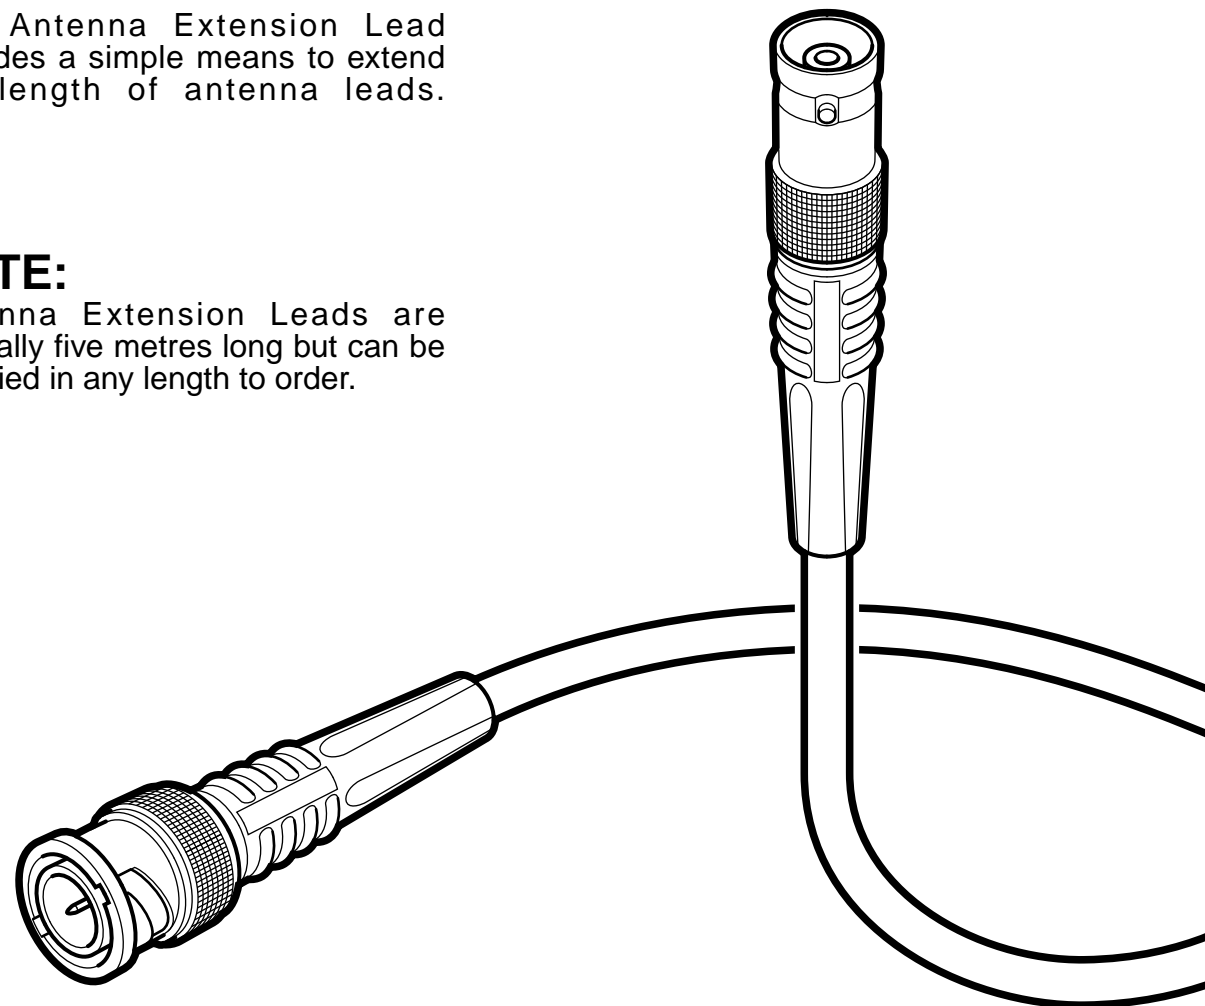

DAC Limited, Union Mill, Watt
Street, Sabden, BB7 9ED
Tel: 01282 447000

LYNX RADIO EQUIPMENT

ANTENNA EXTENSION LEAD

REF: E041-0 21-10-02

INSTALLATION INSTRUCTIONS

The Antenna Extension Lead provides a simple means to extend the length of antenna leads.

NOTE:

Antenna Extension Leads are normally five metres long but can be supplied in any length to order.