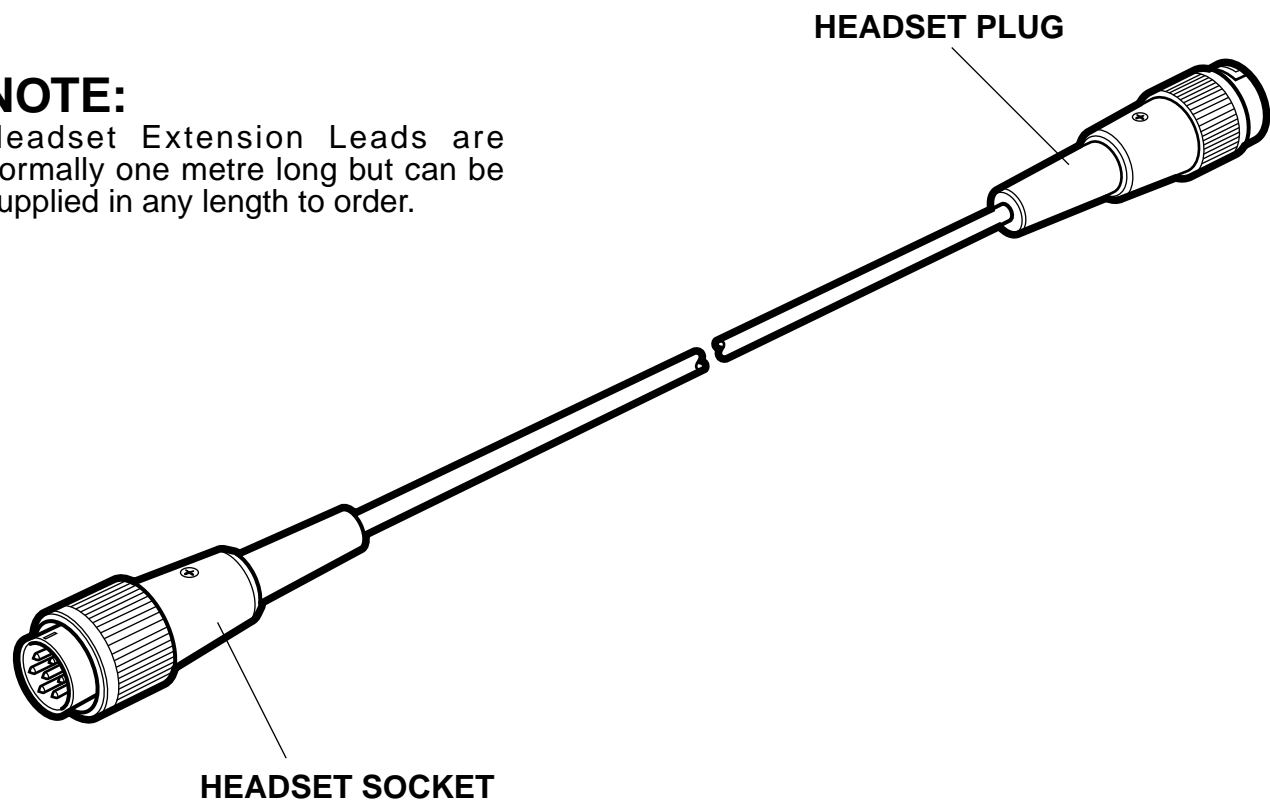

LYNX MICRO SYSTEM

HEADSET EXTENSION LEAD

DAC Limited, Union Mill, Watt Street, Sabden, BB7 9ED
Tel: 01282 447000

REF: E027-1 21-10-02

INSTALLATION INSTRUCTIONS

The Headset Extension Lead provides a simple means to extend the length of headset leads or radio interface leads.

NOTE:

Headset Extension Leads are normally one metre long but can be supplied in any length to order.

WARNING:

The connectors fitted to the headsets enable the leads to be locked together during flight.

Always utilise the bayonet-locks to prevent accidental separation and always check that they are engaged before use.