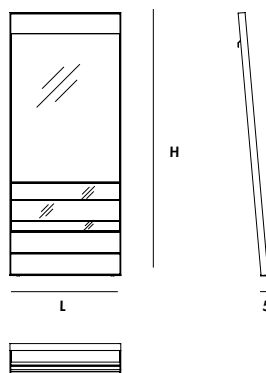

Gallery

Visual

Mirrors with lacquered aluminium frame, mocha, black or burnished brass finish.
Central mirror available in different shades.

Models & Dimensions

150x142
180x171

44x38
60x52
90x78

Ø 31
Ø 52
Ø 68
Ø 80
Ø 110
Ø 150

81x81

80x80

190x80
180x40
220x45
220x90

190x80

40x30x182h

Visual

Mirror finishes

Mirror