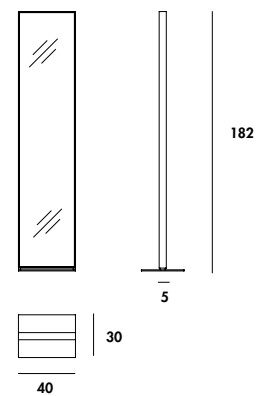

Gallery

Visual

Mirrors with lacquered aluminium frame, mocha, black or burnished brass finish.
Central mirror available in different shades.

Models & Dimensions

150x142
180x171

44x38
60x52
90x78

Ø 31
Ø 52
Ø 68
Ø 80
Ø 110
Ø 150

81x81

80x80

190x80
180x40
220x45
220x90

190x80

40x30x182h

Visual

Mirror finishes

Mirror