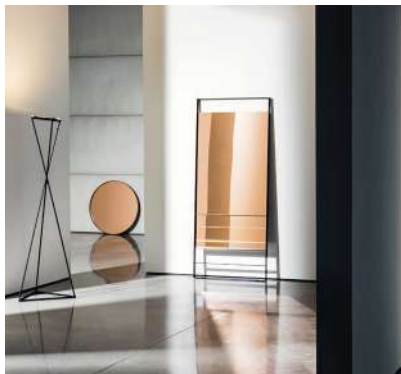

Visual

Visual

The new shapes and sizes of the Visual mirrors create original reflections thanks to different shades and to their modularity. They furnish private and public spaces with a refined simplicity making possible the creation of large compositions.

Gallery

Visual

Mirrors with lacquered aluminium frame, mocha, black or burnished brass finish.
Central mirror available in different shades.

Models & Dimensions

150x142
180x171

44x38
60x52
90x78

Ø 31
Ø 52
Ø 68
Ø 80
Ø 110
Ø 150

81x81

80x80

190x80
180x40
220x45
220x90

190x80

40x30x182h

Visual

Mirror finishes

Mirror