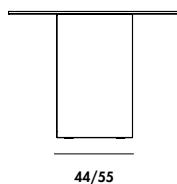

rectangular

200x100x75h

250x100x75h

240x120x74h

top

Glass Vetro

TETE
Extralight glass
Vetro extrachiaro

TTF
Smoked glass
Vetro fumé