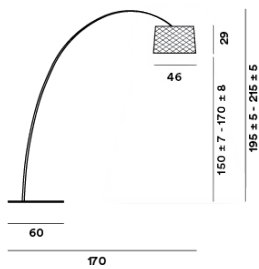

Twiggy Grid, outdoor

technical details

FOSCARINI

A lamp-icon in its outdoor version. Based on the image of a fishing rod as it curves, Twiggy Grid embodies its flexibility, clarity and strength, gathering them into an object with a vivid personality.

Twiggy Grid

SCHEMATIC & LIGHT EMISSION

MATERIAL

Coated fiberglass-based composite material, PMMA, coated metal and aluminium

COLORS

ACCESSORIES

Twiggy Grid

LIGHT SOURCE

31W
2700 K 2010 lm CRI>90

CERTIFICATIONS

ENERGY EFFICIENCY

A++