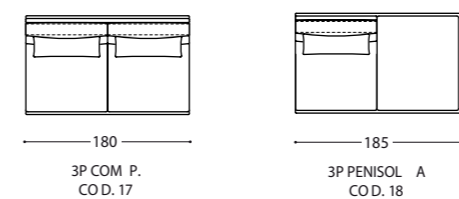

Trace / Divani componibili / Componible sofas