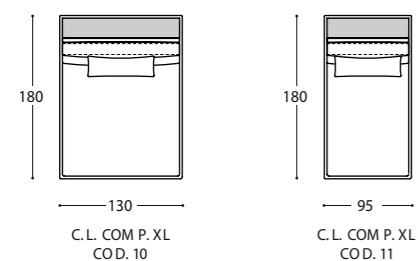

Trace / Chaise longue - Dormouse / Chaise longue - Dormouse