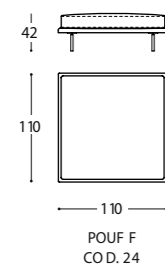

Trace / Pouff / Pouff