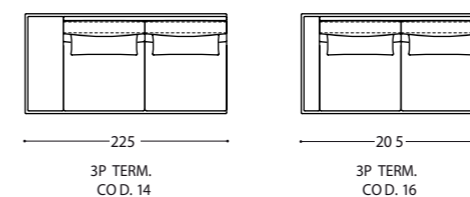

Trace / Divani terminali DX-SX / Terminal sofas DX-SX