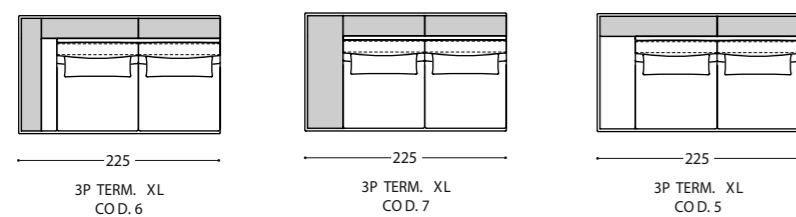

Trace / Divani terminali DX-SX / Terminal sofas DX-SX