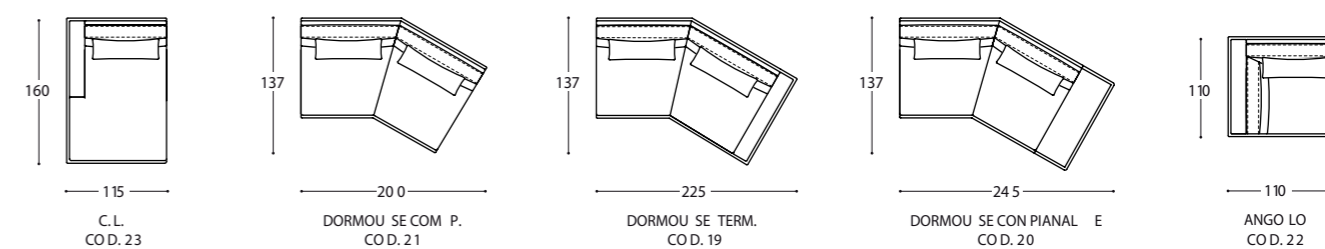

Trace / Divani terminali DX-SX / Terminal sofas DX-SX

Trace / Divani componibili / Componible sofas

Trace / Chaise longue - Dormouse / Chaise longue - Dormouse