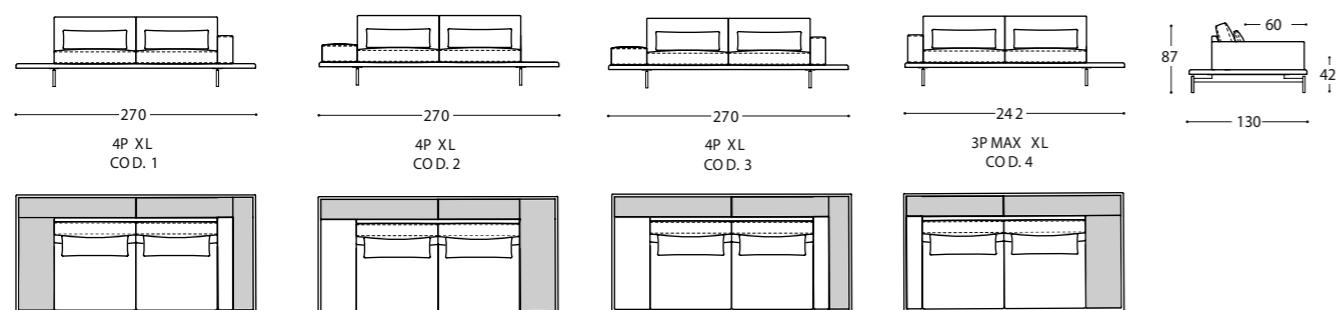

Trace / Divani / Sofas