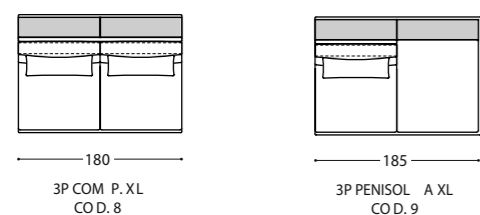

Trace / Divani componibili / Componible sofas