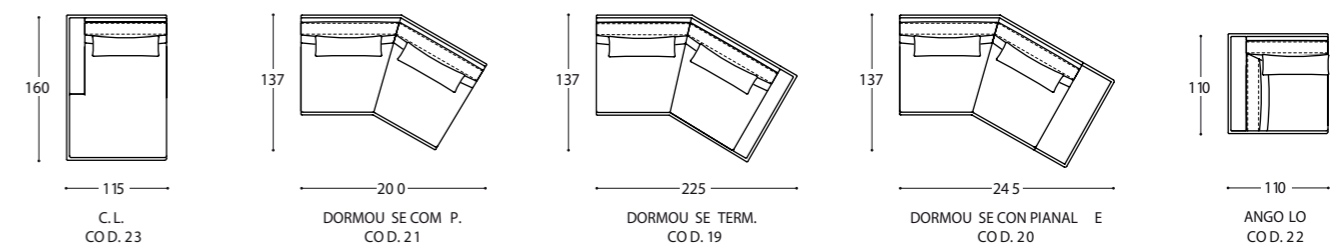

Trace / Divani terminali DX-SX / Terminal sofas DX-SX

Trace / Divani componibili / Componible sofas

Trace / Chaise longue - Dormouse / Chaise longue - Dormouse