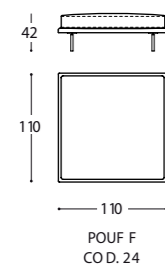

Trace / Pouff / Pouff