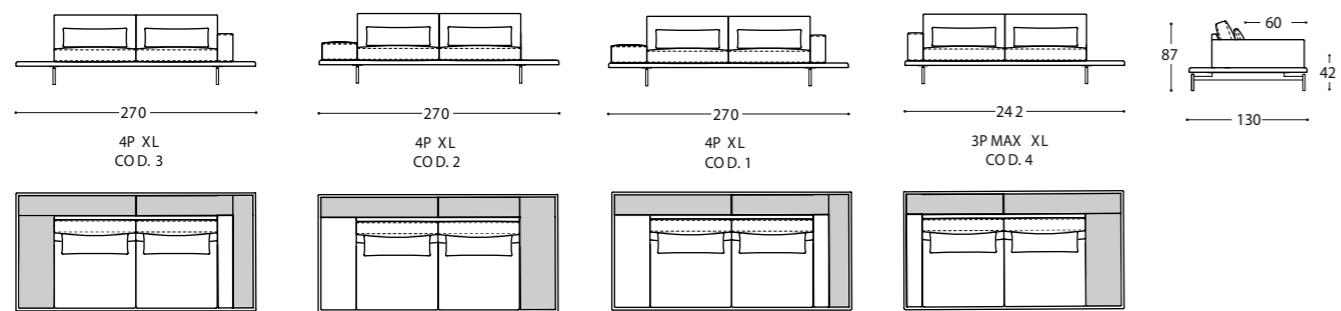

Trace / Divani / Sofas