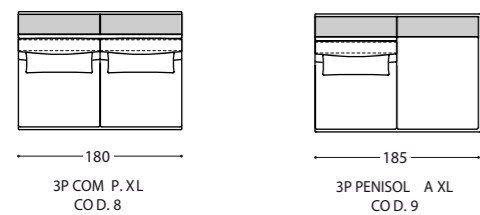

Trace / Divani componibili / Componible sofas