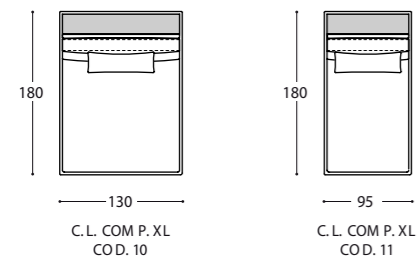

Trace / Chaise longue - Dormouse / Chaise longue - Dormouse