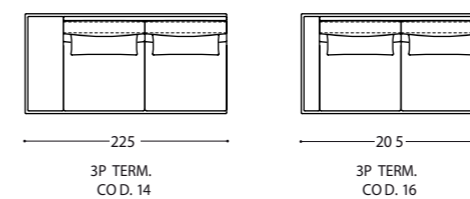

Trace / Divani terminali DX-SX / Terminal sofas DX-SX