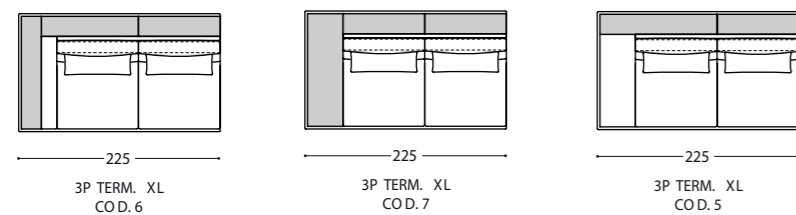

Trace / Divani terminali DX-SX / Terminal sofas DX-SX