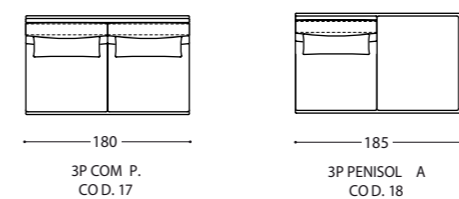

Trace / Divani componibili / Componible sofas