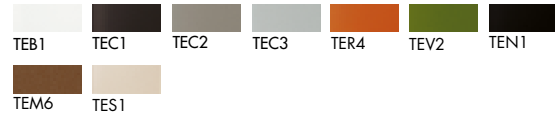

Totem

Finiture top / Top finishes

Vetro laccato/ Lacquered glass