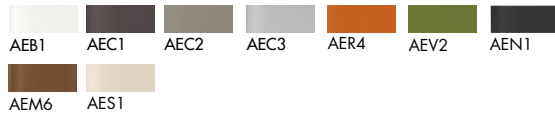

Vetro acidato/ Frosted glass

Materia

Ceramica CE1/Ceramic CE1