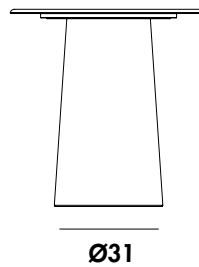

# Totem

Coffee table with lacquered metal base, various finishes. Tempered or laminated top in different measures, materials and finishes.

## Models & Dimensions

- Ø 48x38h
- Ø 62x38h
- Ø 80x38h
- Ø 100x38h

- Ø 48x51h
- Ø 62x51h