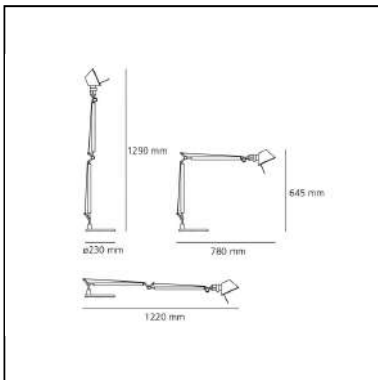

FEATURES

- Installation: **Table**
- Material: **aluminium, steel**
- Series: **Design Collection**
- design by: **Michele De Lucchi, Giancarlo Fassina**

DIMENSIONS

- Length: **cm 78**
- Height: **cm 64.5**
- Base Diameter: **cm 23**
- Max Extension Height: **cm 129**
- Max Extension Length: **cm 122**
- Impact Resistance: **N/D**
- Glow Wire Test: **N/D°**

NOT INCLUDED SOURCES

- Category: **HALO**
- Number: **1**
- Lbs: **A60**
- Watt: **77W**
- Socket: **E27**
- Color Rendering: **1a**
- Color temperature (K): **2900K**
- Duration (h): **1000h**

ALTERNATIVE SOURCES

Category **LED RETROFIT**

- Number: **1**
- Watt: **8W**
- Socket: **E27**

IP20

LUMINAIRE

- Watt: **100W**
- Voltage: **220V-240V**
- Delivered lumens output: **804lm**
- Efficiency: **58%**
- Efficacy: **8.04lm/W**
- CRI: **100**