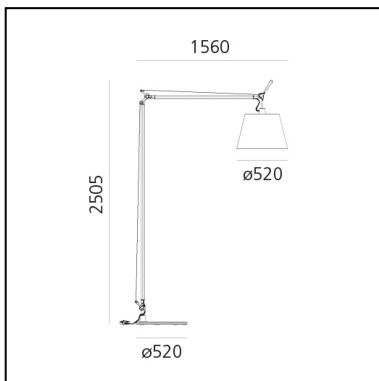

Tolomeo Maxi

Michele De Lucchi
Giancarlo Fassina

IP20   

LUMINAIRE

- Watt: **21WW**
- Voltage: **220-240V**
- Delivered lumens output: **2077lm**
- CCT: **3000K**
- Efficiency: **85%**
- Efficacy: **98.90lm/W**
- CRI: **80**
- Dimmer Typology: **Slider Dimmer**

PRODUCT CODE: 0510010A

FEATURES

- Article Code: **0510010A**
- Colour: **Aluminium**
- Installation: **Floor**
- Material: **Fabric and PVC, alluminum, steel**
- Series: **Design Collection**
- Environment: **Indoor**
- Emission: **Direct**
- design by: **Michele De Lucchi, Giancarlo Fassina**

DIMENSIONS

- Diameter: **cm 52**
- Base Diameter: **cm 52**
- Glow Wire Test: **750°**

SOURCES INCLUDED

- Category: **Led Retrofit**
- Number: **1**
- Watt: **21W**
- Socket: **E27**