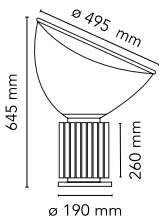

Taccia

by Achille & Pier Giacomo Castiglioni , 1962

Table lamp providing indirect and reflected light. Reflector in painted aluminium, gloss white on the outside and matt white on the inside. Directionable diffuser in transparent mouth-blown glass. Body in matt black, silver anodized or bronze anodized aluminium. Base in nickel-plated metal. Electric cable of useful length 220 cm, with dimmer switch for ON/OFF and adjustment of the light flow between 10-100%. Plug-in power supply with interchangeable plugs.

Mounting	Table/Floor
Environment	Indoor
Weight	10,7 Kg
Light sources available	1 x 1 COB LED 28W 2700K CRI93 [i] Dimmable
Emergency	Without
Dimmer	Included
Voltage	100-240/48V
Power	28W
Battery	No
Supply included	Yes

Cord Length	2200 mm
Materials	Aluminum, Glass

Colors	<ul style="list-style-type: none">  F6602004 - Anodized Silver  F6602030 - Black  F6602046 - Anodized Bronze
--------	---