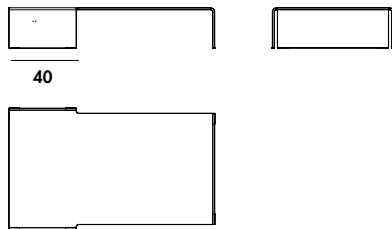

Spider

Spider

Spider is a coffee table made up with a single sheet of glass, artfully cut and bent: a pleasingly original presence in the living area. Matching freely the shapes and finishes it is possible to create infinite compositions, able to convey different emotions.

Gallery

Extralight, smoked or lacquered mono or two-tones bent glass coffee table.

Models & Dimensions

122x72x24h
122x72x36h

100x100x24h
100x100x36h

Finishes

Glass

TETE TFTF

Lacquered glass

TEB1 TEC1 TEC2 TEC3 TER4 TEV2 TEN1

two-tones

Lacquered glass

TEB1 TEC1 TEC2 TEC3 TER4 TEV2 TEN1

TEM6 ★ TES1 ★

★ The marked colours can only be used on the external side and need to be protected by a second internal colour.