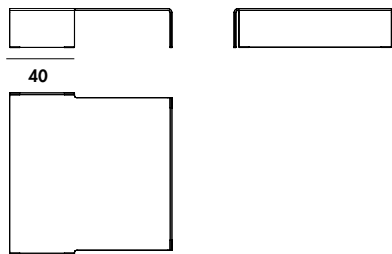

Spider

Spider

Spider is a coffee table made up with a single sheet of glass, artfully cut and bent: a pleasingly original presence in the living area. Matching freely the shapes and finishes it is possible to create infinite compositions, able to convey different emotions.

Gallery

Extralight, smoked or lacquered mono or two-tones bent glass coffee table.

Models & Dimensions

122x72x24h
122x72x36h

100x100x24h
100x100x36h

Finishes

Glass

TETE TFTF

Lacquered glass

TEB1 TEC1 TEC2 TEC3 TER4 TEV2 TEN1

two-tones

Lacquered glass

TEB1 TEC1 TEC2 TEC3 TER4 TEV2 TEN1

TEM6 ★ TES1 ★

★ The marked colours can only be used on the external side and need to be protected by a second internal colour.